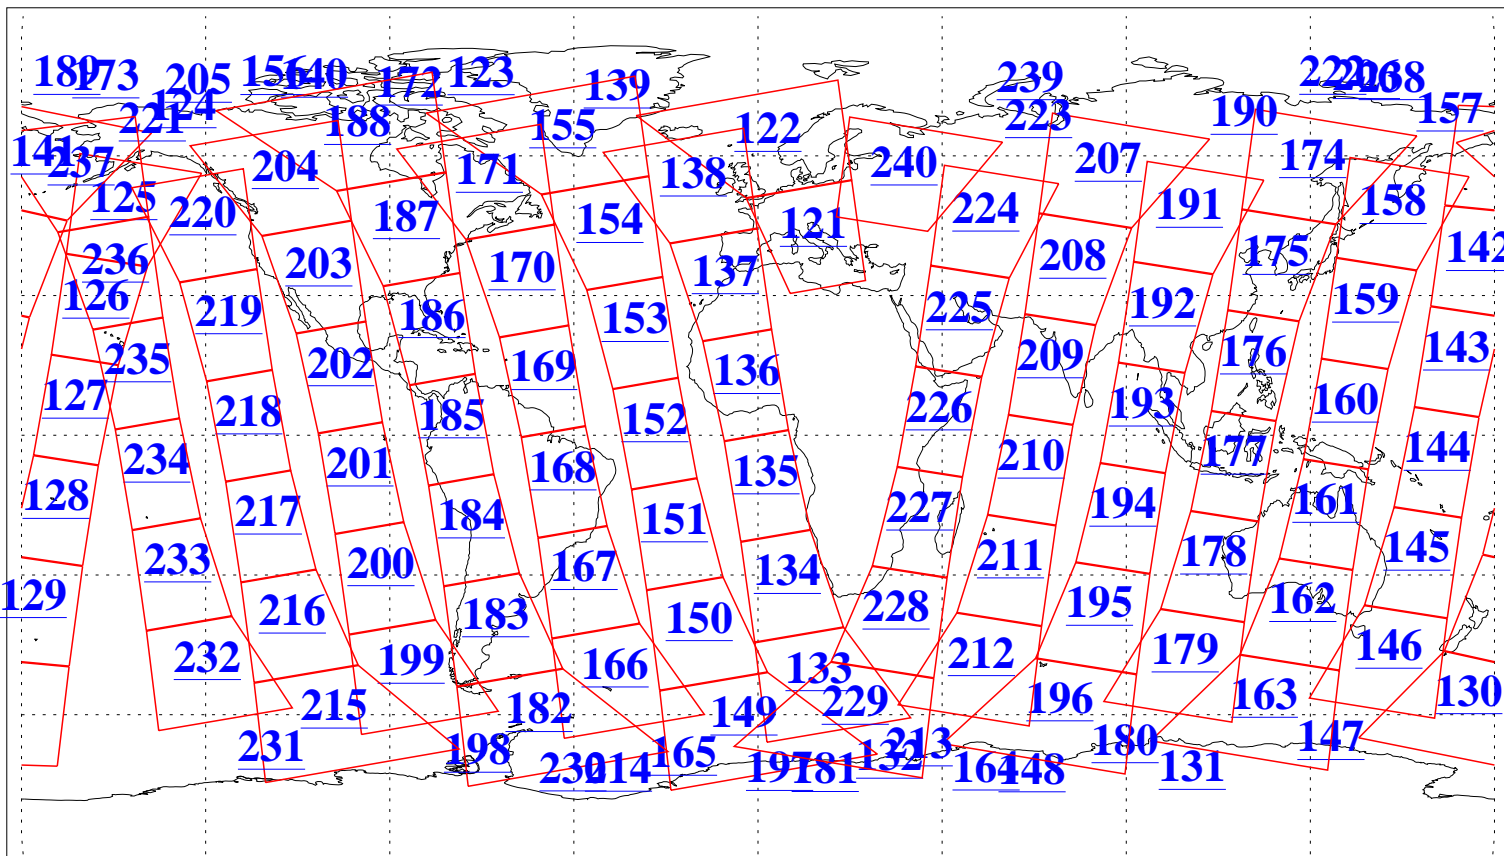

L1B Availability  
AMSU Granules: 240  
HSB Granules: 0  
AIRS Granules: 240

3 Oct 2004  
DoY 277  
Aqua Day 883  
Granules: 1 to 120

Granules: 121 to 240

Legend: AMSU Available, HSB Available, AIRS Available

L1B Availability  
AMSU Granules: 240  
HSB Granules: 0  
AIRS Granules: 240

3 Oct 2004  
DoY 277  
Aqua Day 883

Ascending Granules

Descending Granules

Legend: AMSU Available, HSB Available, AIRS Available

L1B Availability  
 AMSU Granules: 240  
 HSB Granules: 0  
 AIRS Granules: 240

3 Oct 2004  
 DoY 277  
 Aqua Day 883

Northern Hemisphere Granules

Southern Hemisphere Granules

Legend: AMSU Available, ~~HSB Available~~, AIRS Available