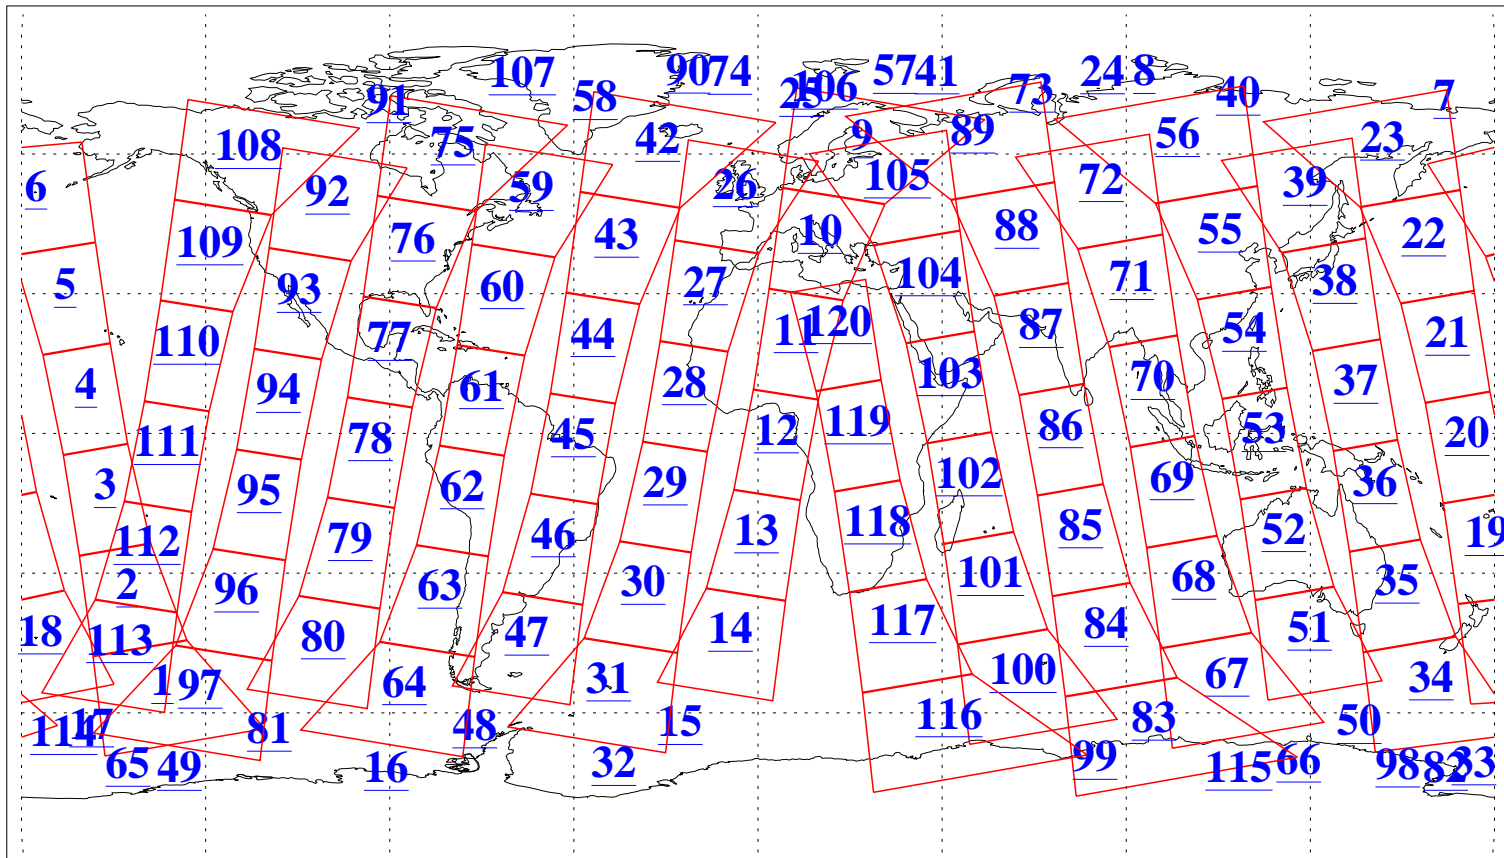

L1B Availability  
AMSU Granules: 240  
HSB Granules: 0  
AIRS Granules: 240

3 Oct 2004  
DoY 277  
Aqua Day 883  
Granules: 1 to 120

Granules: 121 to 240

Legend: AMSU Available, HSB Available, AIRS Available

L1B Availability  
AMSU Granules: 240  
HSB Granules: 0  
AIRS Granules: 240

3 Oct 2004  
DoY 277  
Aqua Day 883

Ascending Granules

Descending Granules

Legend: AMSU Available, HSB Available, AIRS Available

L1B Availability  
 AMSU Granules: 240  
 HSB Granules: 0  
 AIRS Granules: 240

3 Oct 2004  
 DoY 277  
 Aqua Day 883

Northern Hemisphere Granules

Southern Hemisphere Granules

Legend: AMSU Available, ~~HSB Available~~, AIRS Available