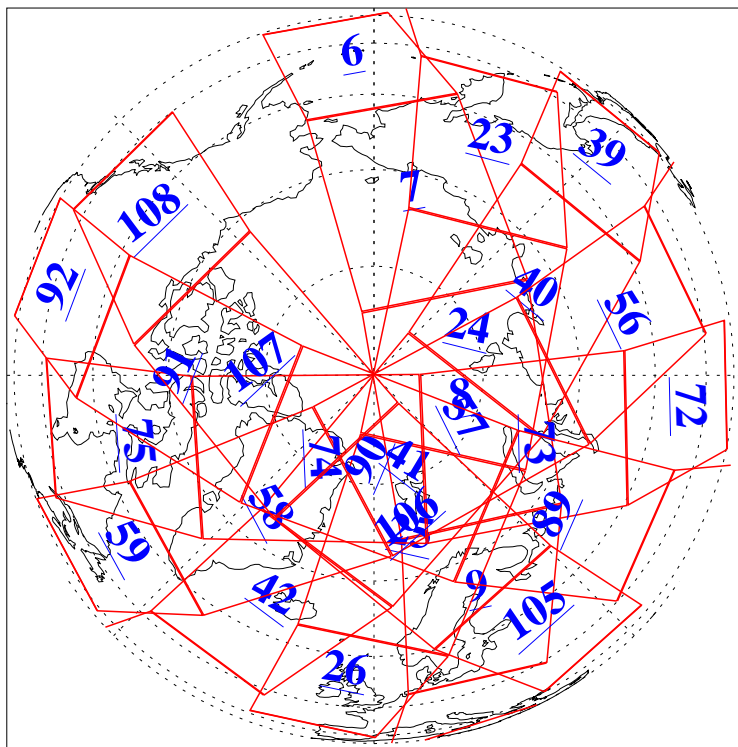

L1B Availability  
AMSU Granules: 240  
HSB Granules: 0  
AIRS Granules: 240

3 Oct 2004  
DoY 277  
Aqua Day 883  
Granules: 1 to 120

Granules: 121 to 240

Legend: AMSU Available, HSB Available, AIRS Available

L1B Availability  
AMSU Granules: 240  
HSB Granules: 0  
AIRS Granules: 240

3 Oct 2004  
DoY 277  
Aqua Day 883

Ascending Granules

Descending Granules

Legend: AMSU Available, HSB Available, AIRS Available

L1B Availability  
 AMSU Granules: 240  
 HSB Granules: 0  
 AIRS Granules: 240

3 Oct 2004  
 DoY 277  
 Aqua Day 883

Northern Hemisphere Granules

Southern Hemisphere Granules

Legend: AMSU Available, ~~HSB Available~~, AIRS Available