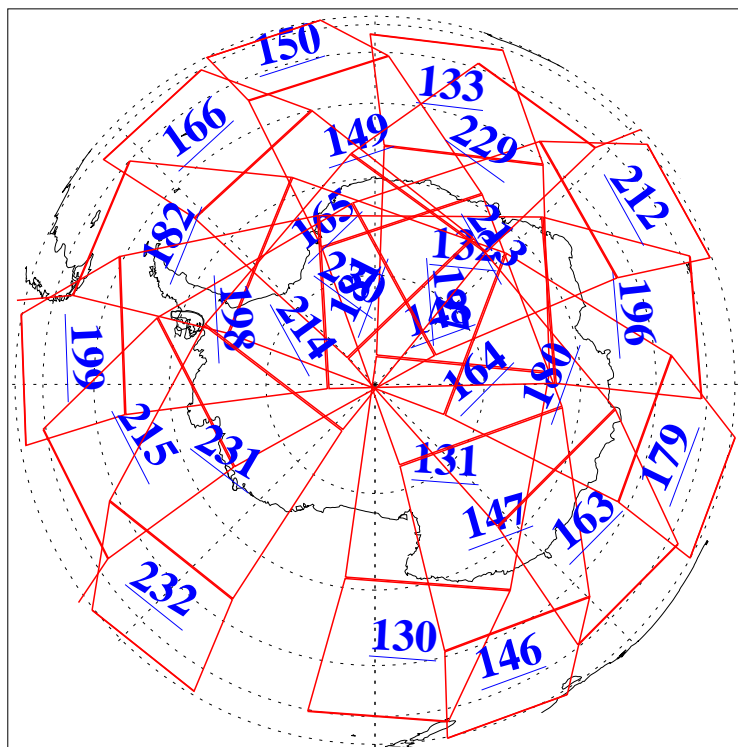

L1B Availability  
AMSU Granules: 240  
HSB Granules: 0  
AIRS Granules: 240

3 Oct 2004  
DoY 277  
Aqua Day 883

Ascending Granules

Descending Granules

Legend: AMSU Available, HSB Available, AIRS Available

L1B Availability  
 AMSU Granules: 240  
 HSB Granules: 0  
 AIRS Granules: 240

3 Oct 2004  
 DoY 277  
 Aqua Day 883

Northern Hemisphere Granules

Southern Hemisphere Granules

Legend: AMSU Available, ~~HSB Available~~, AIRS Available