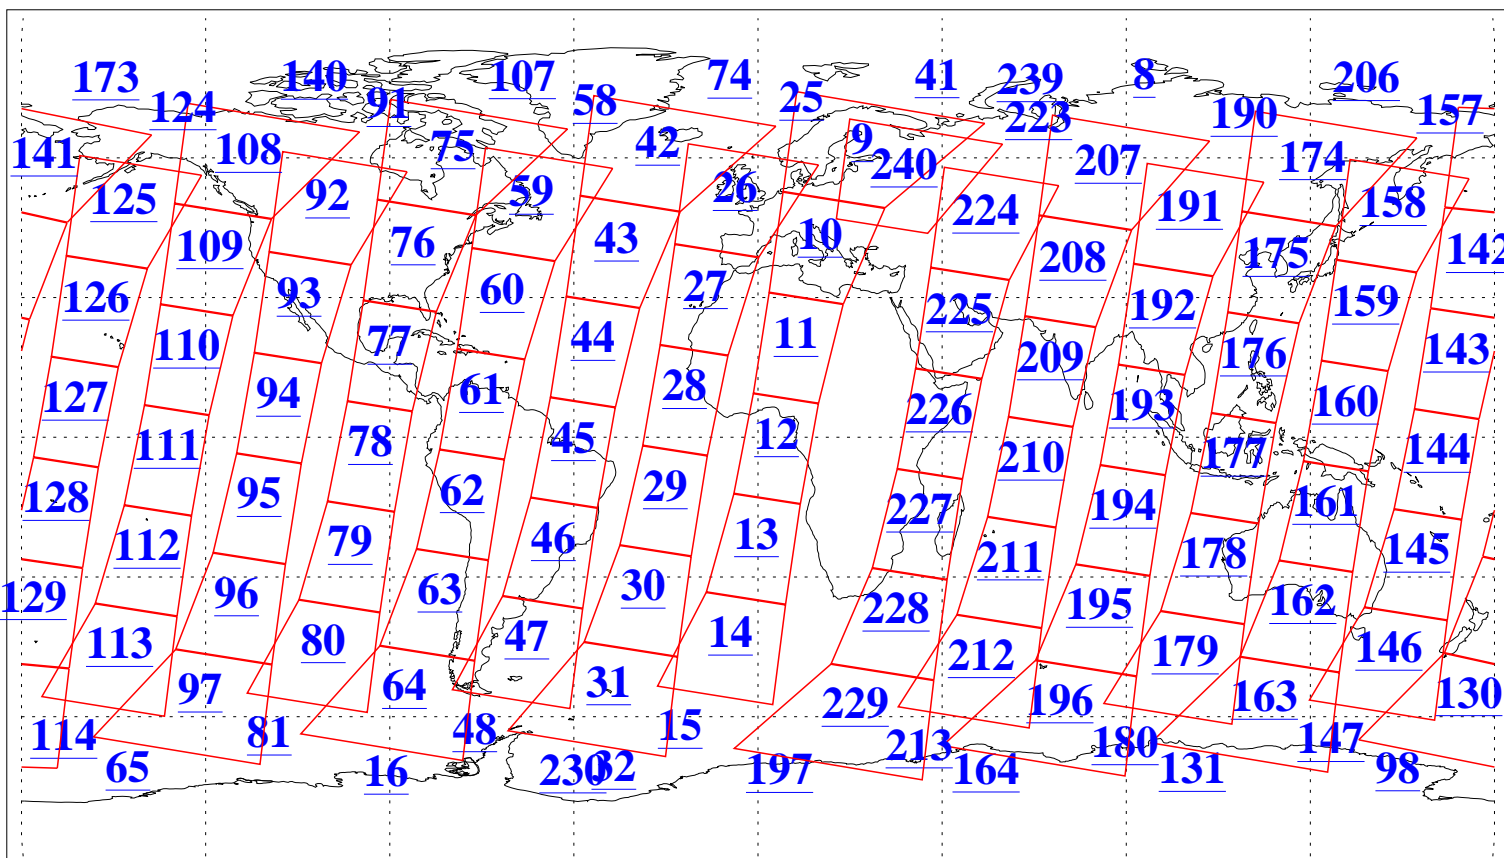

L1B Availability  
AMSU Granules: 240  
HSB Granules: 0  
AIRS Granules: 240

3 Oct 2004  
DoY 277  
Aqua Day 883  
Granules: 1 to 120

Granules: 121 to 240

Legend: AMSU Available, HSB Available, AIRS Available

L1B Availability  
AMSU Granules: 240  
HSB Granules: 0  
AIRS Granules: 240

3 Oct 2004  
DoY 277  
Aqua Day 883

Ascending Granules

Descending Granules

Legend: AMSU Available, HSB Available, AIRS Available

L1B Availability  
 AMSU Granules: 240  
 HSB Granules: 0  
 AIRS Granules: 240

3 Oct 2004  
 DoY 277  
 Aqua Day 883

Northern Hemisphere Granules

Southern Hemisphere Granules

Legend: AMSU Available, ~~HSB Available~~, AIRS Available