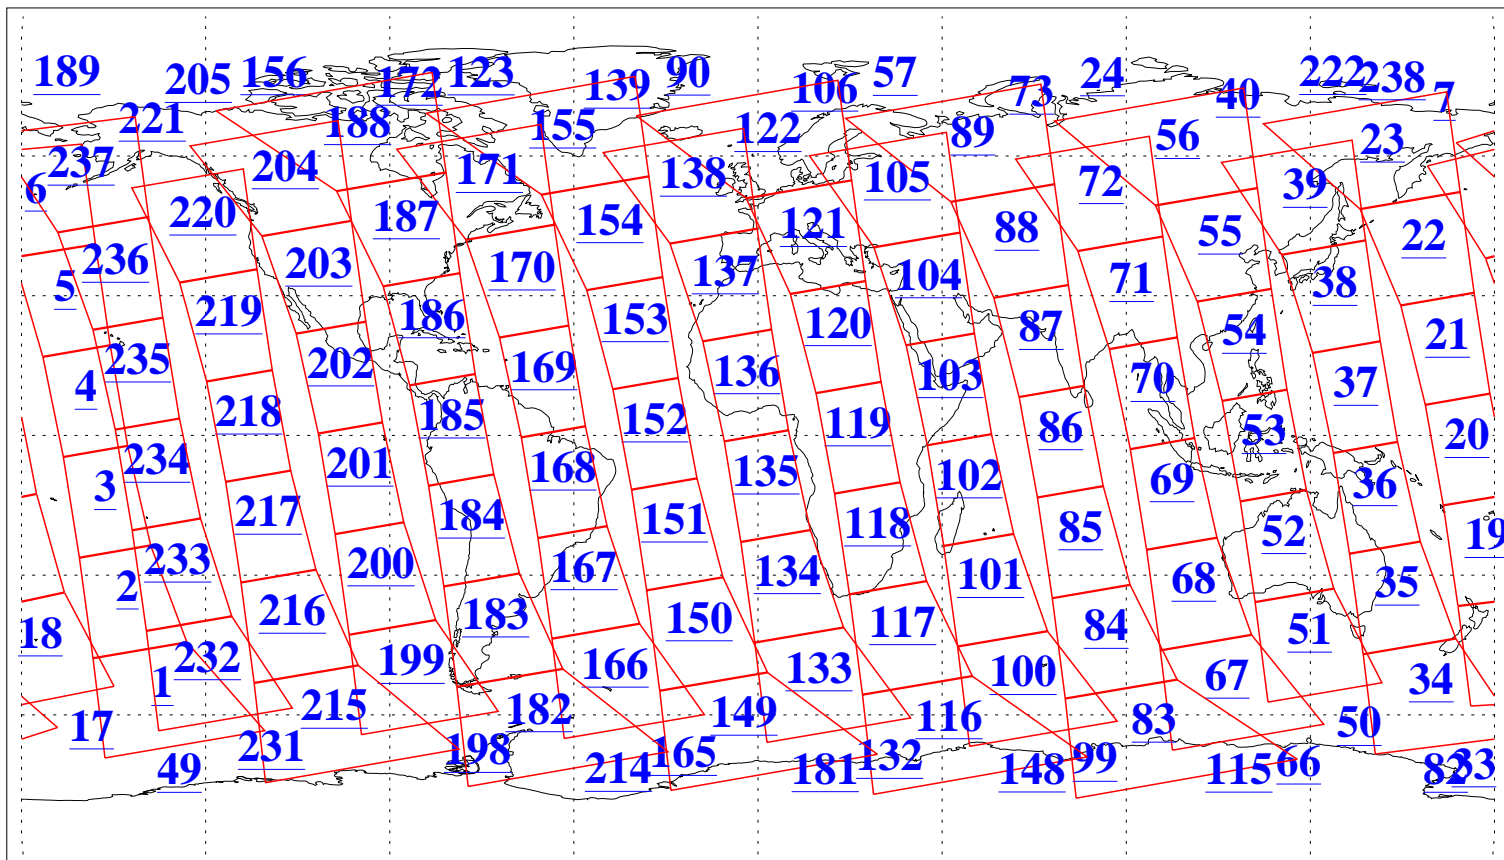

L1B Availability  
AMSU Granules: 240  
HSB Granules: 0  
AIRS Granules: 240

3 Oct 2004  
DoY 277  
Aqua Day 883  
Granules: 1 to 120

Granules: 121 to 240

Legend: AMSU Available, HSB Available, AIRS Available

L1B Availability  
AMSU Granules: 240  
HSB Granules: 0  
AIRS Granules: 240

3 Oct 2004  
DoY 277  
Aqua Day 883

Ascending Granules

Descending Granules

Legend: AMSU Available, HSB Available, AIRS Available

L1B Availability  
 AMSU Granules: 240  
 HSB Granules: 0  
 AIRS Granules: 240

3 Oct 2004  
 DoY 277  
 Aqua Day 883

Northern Hemisphere Granules

Southern Hemisphere Granules

Legend: AMSU Available, ~~HSB Available~~, AIRS Available