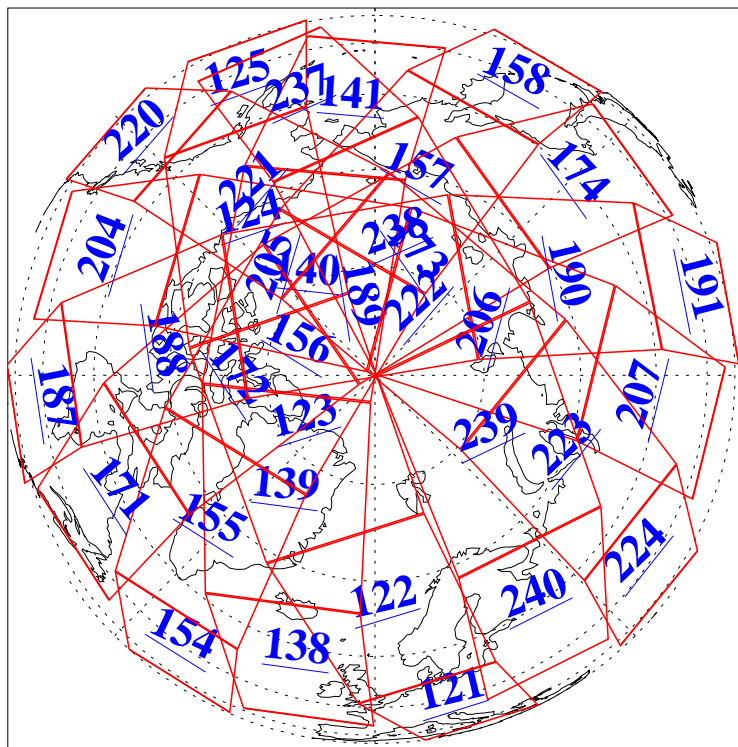

L1B Availability  
AMSU Granules: 240  
HSB Granules: 0  
AIRS Granules: 240

3 Oct 2004  
DoY 277  
Aqua Day 883  
Granules: 1 to 120

Granules: 121 to 240

Legend: AMSU Available, HSB Available, AIRS Available

L1B Availability  
AMSU Granules: 240  
HSB Granules: 0  
AIRS Granules: 240

3 Oct 2004  
DoY 277  
Aqua Day 883

Ascending Granules

Descending Granules

Legend: AMSU Available, HSB Available, AIRS Available

L1B Availability  
 AMSU Granules: 240  
 HSB Granules: 0  
 AIRS Granules: 240

3 Oct 2004  
 DoY 277  
 Aqua Day 883

Northern Hemisphere Granules

Southern Hemisphere Granules

Legend: AMSU Available, ~~HSB Available~~, AIRS Available