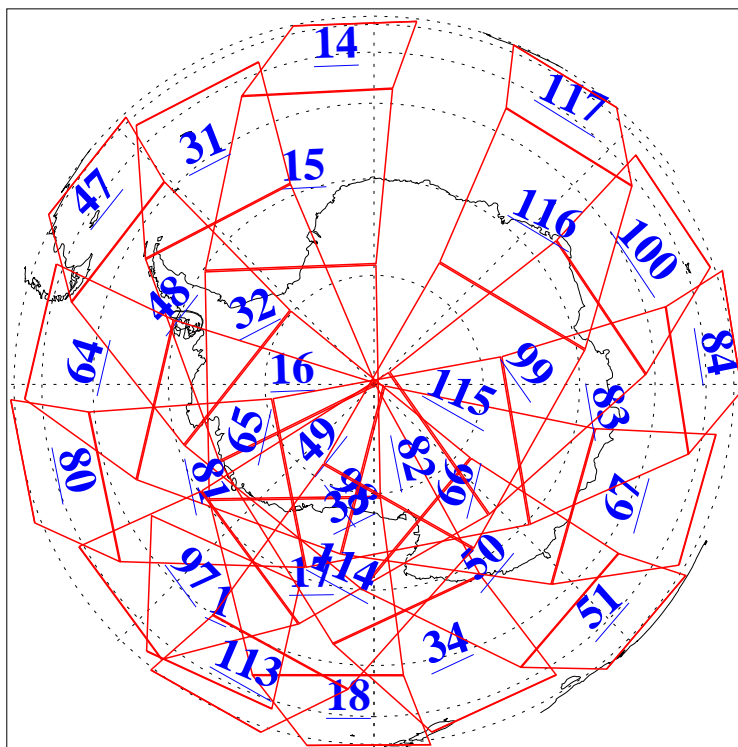

L1B Availability  
AMSU Granules: 240  
HSB Granules: 0  
AIRS Granules: 240

3 Oct 2004  
DoY 277  
Aqua Day 883  
Granules: 1 to 120

Granules: 121 to 240

Legend: AMSU Available, HSB Available, AIRS Available

L1B Availability  
AMSU Granules: 240  
HSB Granules: 0  
AIRS Granules: 240

3 Oct 2004  
DoY 277  
Aqua Day 883

Ascending Granules

Descending Granules

Legend: AMSU Available, HSB Available, AIRS Available

L1B Availability  
 AMSU Granules: 240  
 HSB Granules: 0  
 AIRS Granules: 240

3 Oct 2004  
 DoY 277  
 Aqua Day 883

Northern Hemisphere Granules

Southern Hemisphere Granules

Legend: AMSU Available, ~~HSB Available~~, AIRS Available