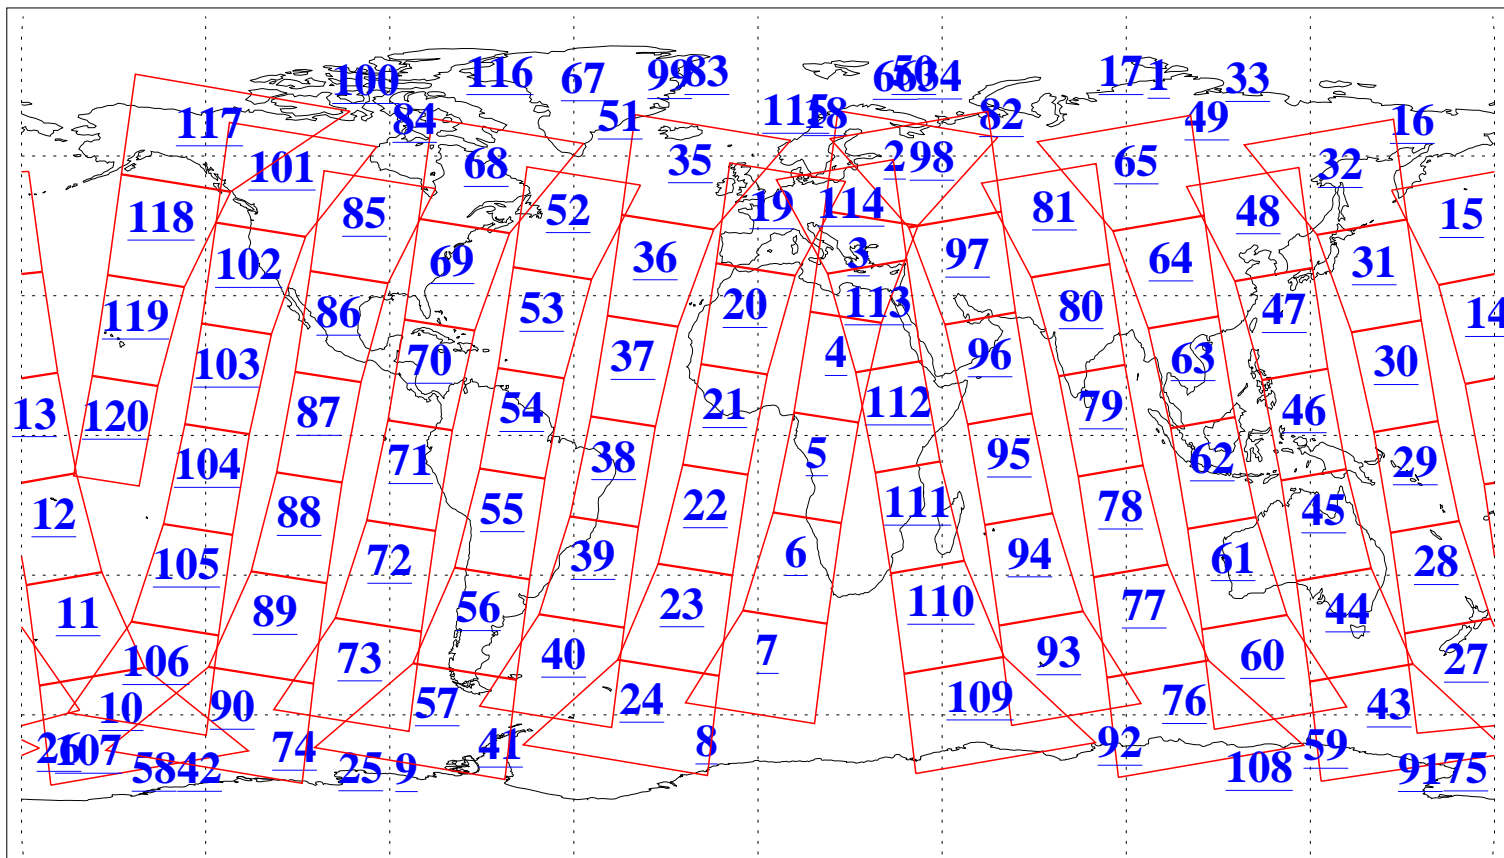

L1B Availability
AMSU Granules: 240
HSB Granules: 0
AIRS Granules: 240

2 Oct 2004
DoY 276
Aqua Day 882
Granules: 1 to 120

Granules: 121 to 240

Legend: AMSU Available, HSB Available, AIRS Available

L1B Availability
AMSU Granules: 240
HSB Granules: 0
AIRS Granules: 240

2 Oct 2004
DoY 276
Aqua Day 882

Ascending Granules

Descending Granules

Legend: AMSU Available, HSB Available, AIRS Available

L1B Availability
 AMSU Granules: 240
 HSB Granules: 0
 AIRS Granules: 240

2 Oct 2004
 DoY 276
 Aqua Day 882

Northern Hemisphere Granules

Southern Hemisphere Granules

Legend: AMSU Available, HSB Available, AIRS Available