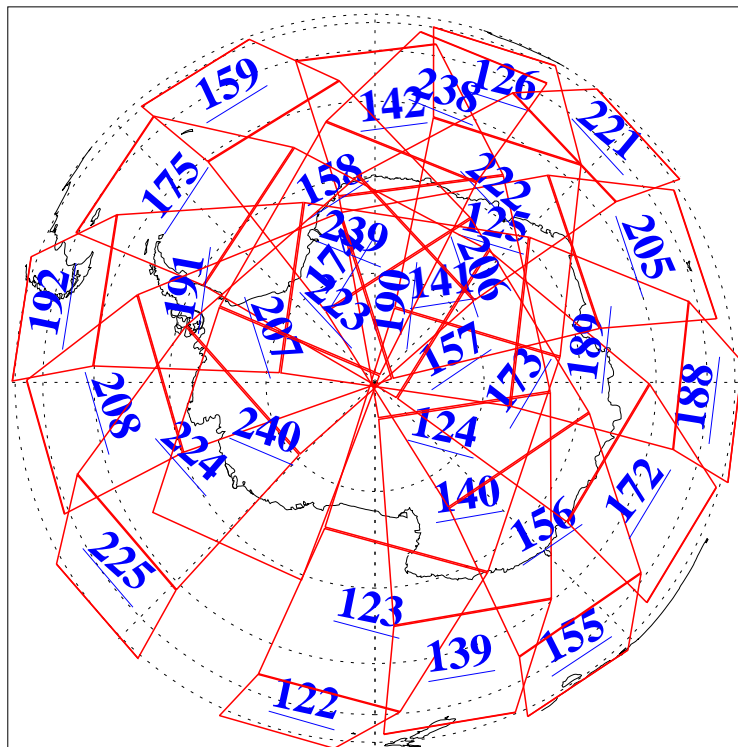

L1B Availability
AMSU Granules: 240
HSB Granules: 0
AIRS Granules: 240

2 Oct 2004
DoY 276
Aqua Day 882
Granules: 1 to 120

Granules: 121 to 240

Legend: AMSU Available, HSB Available, AIRS Available

L1B Availability
AMSU Granules: 240
HSB Granules: 0
AIRS Granules: 240

2 Oct 2004
DoY 276
Aqua Day 882

Ascending Granules

Descending Granules

Legend: AMSU Available, HSB Available, AIRS Available

L1B Availability
 AMSU Granules: 240
 HSB Granules: 0
 AIRS Granules: 240

2 Oct 2004
 DoY 276
 Aqua Day 882

Northern Hemisphere Granules

Southern Hemisphere Granules

Legend: AMSU Available, HSB Available, AIRS Available