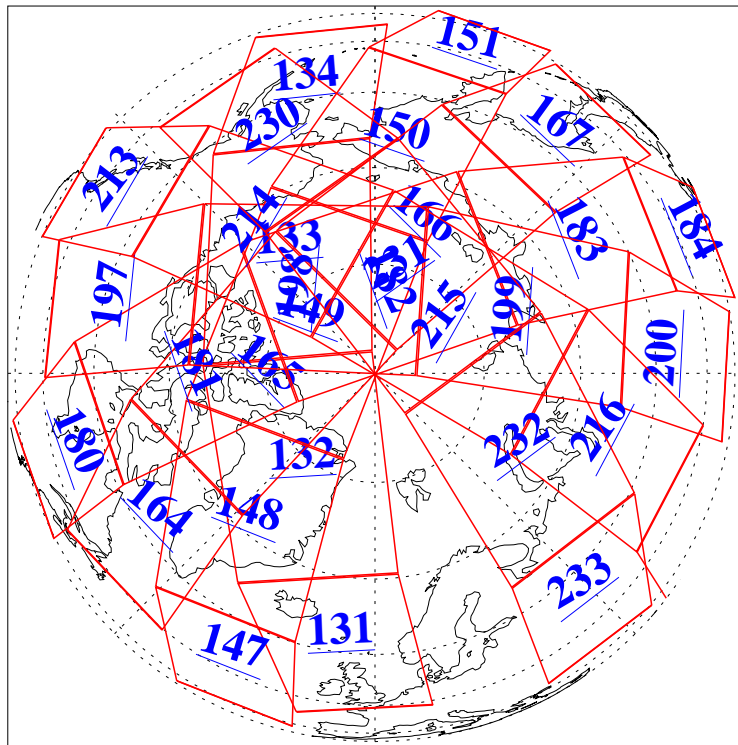

L1B Availability
AMSU Granules: 240
HSB Granules: 0
AIRS Granules: 240

2 Oct 2004
DoY 276
Aqua Day 882
Granules: 1 to 120

Granules: 121 to 240

Legend: AMSU Available, HSB Available, AIRS Available

L1B Availability
AMSU Granules: 240
HSB Granules: 0
AIRS Granules: 240

2 Oct 2004
DoY 276
Aqua Day 882

Ascending Granules

Descending Granules

Legend: AMSU Available, HSB Available, AIRS Available

L1B Availability
 AMSU Granules: 240
 HSB Granules: 0
 AIRS Granules: 240

2 Oct 2004
 DoY 276
 Aqua Day 882

Northern Hemisphere Granules

Southern Hemisphere Granules

Legend: AMSU Available, HSB Available, AIRS Available