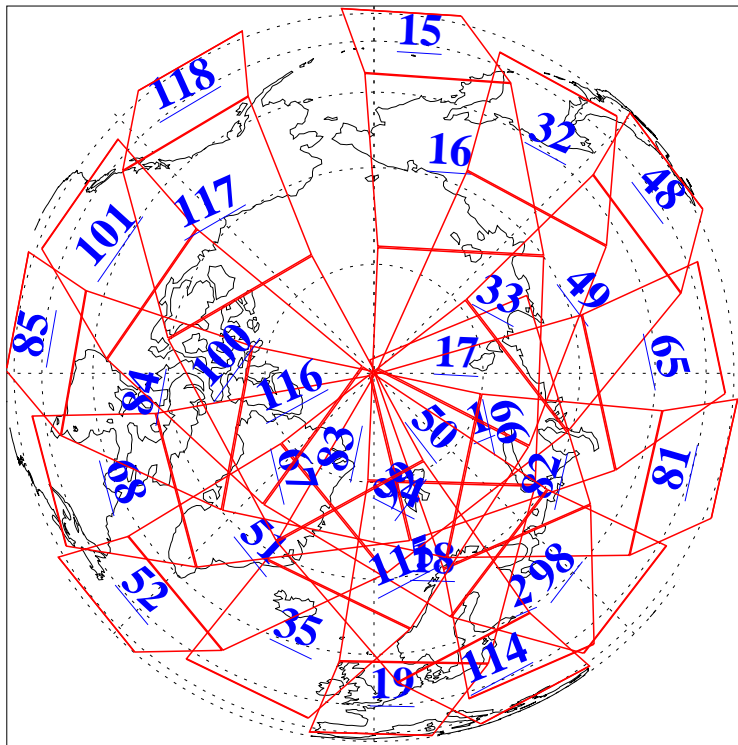

L1B Availability
AMSU Granules: 240
HSB Granules: 0
AIRS Granules: 240

2 Oct 2004
DoY 276
Aqua Day 882
Granules: 1 to 120

Granules: 121 to 240

Legend: AMSU Available, HSB Available, AIRS Available

L1B Availability
AMSU Granules: 240
HSB Granules: 0
AIRS Granules: 240

2 Oct 2004
DoY 276
Aqua Day 882

Ascending Granules

Descending Granules

Legend: AMSU Available, HSB Available, AIRS Available

L1B Availability
 AMSU Granules: 240
 HSB Granules: 0
 AIRS Granules: 240

2 Oct 2004
 DoY 276
 Aqua Day 882

Northern Hemisphere Granules

Southern Hemisphere Granules

Legend: AMSU Available, HSB Available, AIRS Available