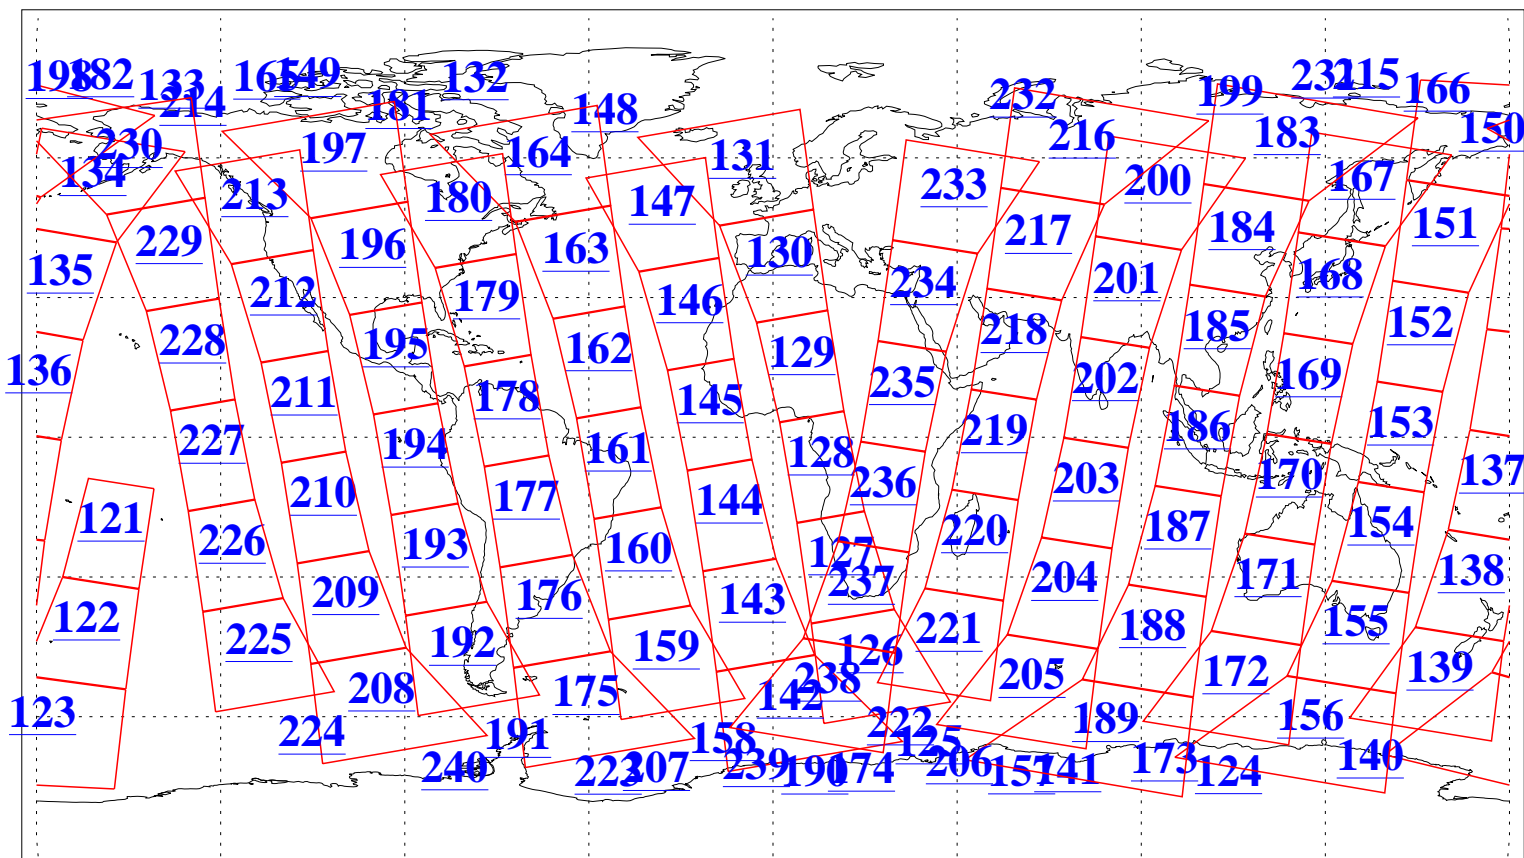

L1B Availability
AMSU Granules: 240
HSB Granules: 0
AIRS Granules: 240

2 Oct 2004
DoY 276
Aqua Day 882
Granules: 1 to 120

Granules: 121 to 240

Legend: AMSU Available, HSB Available, AIRS Available

L1B Availability
AMSU Granules: 240
HSB Granules: 0
AIRS Granules: 240

2 Oct 2004
DoY 276
Aqua Day 882

Ascending Granules

Descending Granules

Legend: AMSU Available, HSB Available, AIRS Available

L1B Availability
 AMSU Granules: 240
 HSB Granules: 0
 AIRS Granules: 240

2 Oct 2004
 DoY 276
 Aqua Day 882

Northern Hemisphere Granules

Southern Hemisphere Granules

Legend: AMSU Available, HSB Available, AIRS Available