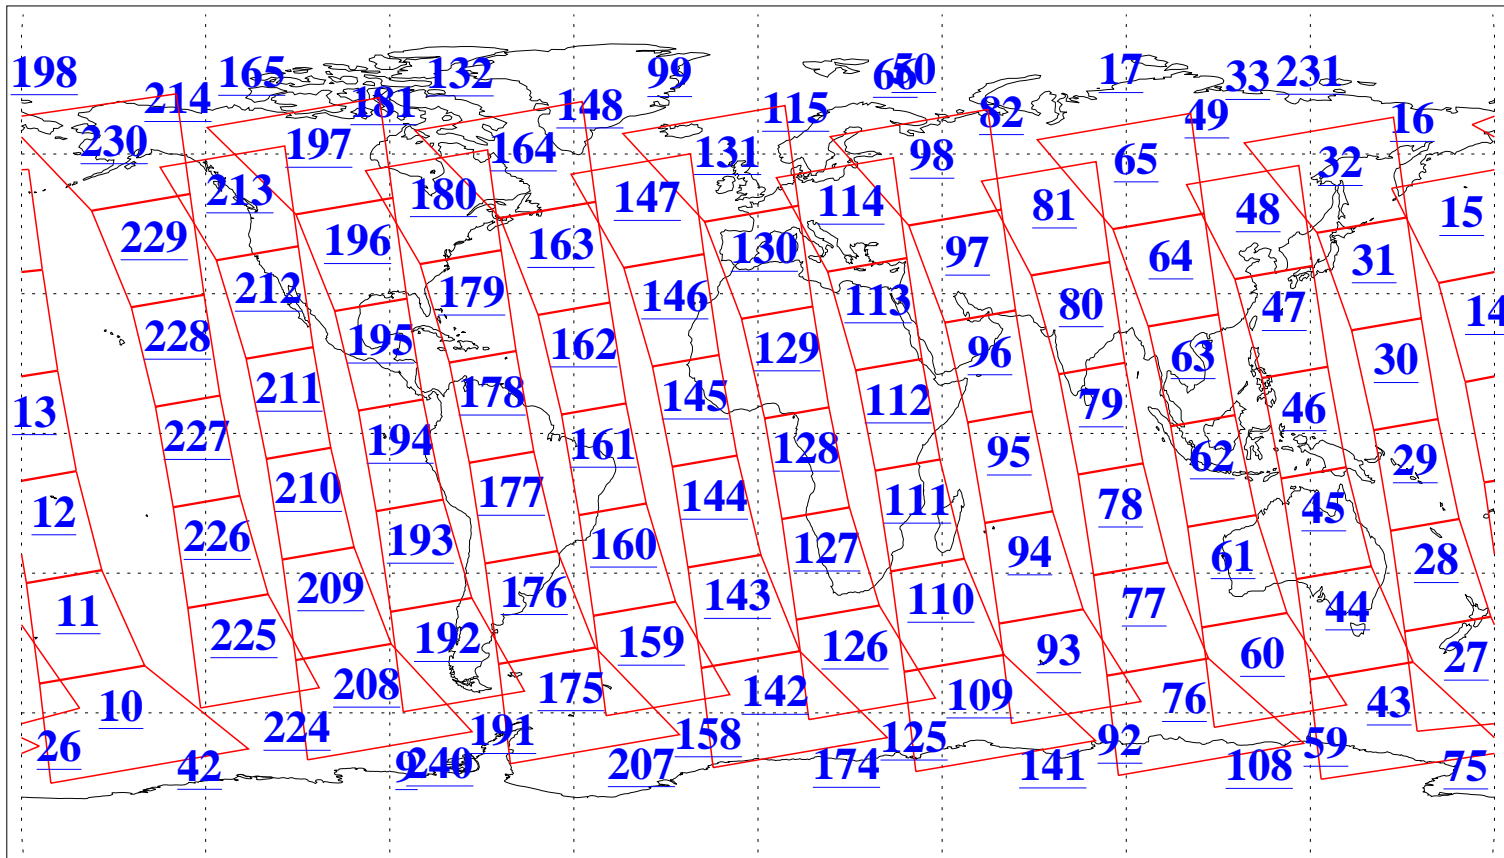

L1B Availability
AMSU Granules: 240
HSB Granules: 0
AIRS Granules: 240

2 Oct 2004
DoY 276
Aqua Day 882
Granules: 1 to 120

Granules: 121 to 240

Legend: AMSU Available, HSB Available, AIRS Available

L1B Availability
AMSU Granules: 240
HSB Granules: 0
AIRS Granules: 240

2 Oct 2004
DoY 276
Aqua Day 882

Ascending Granules

Descending Granules

Legend: AMSU Available, HSB Available, AIRS Available

L1B Availability
 AMSU Granules: 240
 HSB Granules: 0
 AIRS Granules: 240

2 Oct 2004
 DoY 276
 Aqua Day 882

Northern Hemisphere Granules

Southern Hemisphere Granules

Legend: AMSU Available, HSB Available, AIRS Available