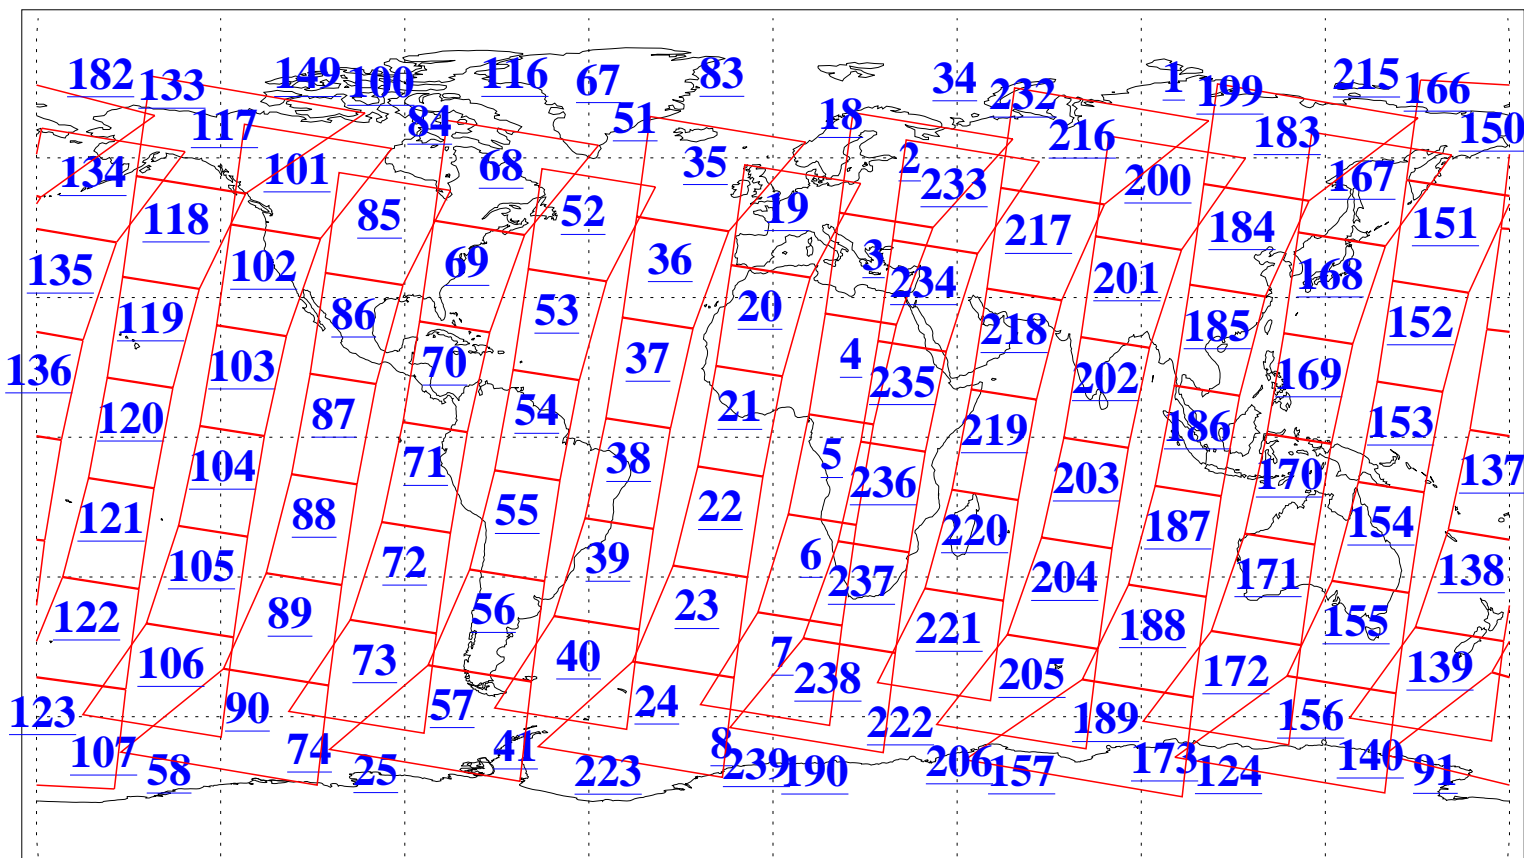

L1B Availability
AMSU Granules: 240
HSB Granules: 0
AIRS Granules: 240

2 Oct 2004
DoY 276
Aqua Day 882
Granules: 1 to 120

Granules: 121 to 240

Legend: AMSU Available, HSB Available, AIRS Available

L1B Availability
AMSU Granules: 240
HSB Granules: 0
AIRS Granules: 240

2 Oct 2004
DoY 276
Aqua Day 882

Ascending Granules

Descending Granules

Legend: AMSU Available, HSB Available, AIRS Available

L1B Availability
 AMSU Granules: 240
 HSB Granules: 0
 AIRS Granules: 240

2 Oct 2004
 DoY 276
 Aqua Day 882