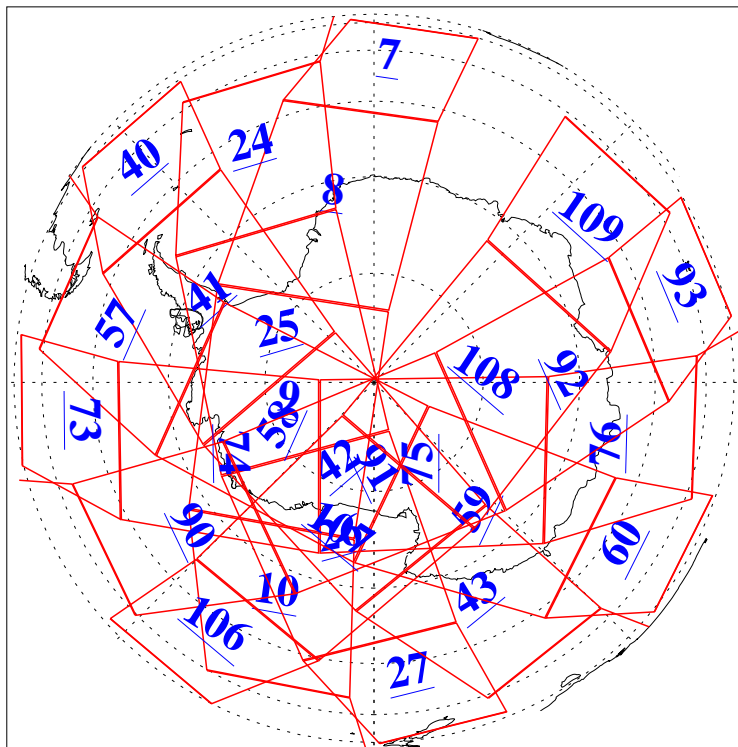

L1B Availability
AMSU Granules: 240
HSB Granules: 0
AIRS Granules: 240

2 Oct 2004
DoY 276
Aqua Day 882
Granules: 1 to 120

Granules: 121 to 240

Legend: AMSU Available, HSB Available, AIRS Available

L1B Availability
AMSU Granules: 240
HSB Granules: 0
AIRS Granules: 240

2 Oct 2004
DoY 276
Aqua Day 882

Ascending Granules

Descending Granules

Legend: AMSU Available, HSB Available, AIRS Available

L1B Availability
 AMSU Granules: 240
 HSB Granules: 0
 AIRS Granules: 240

2 Oct 2004
 DoY 276
 Aqua Day 882

Northern Hemisphere Granules

Southern Hemisphere Granules

Legend: AMSU Available, HSB Available, AIRS Available