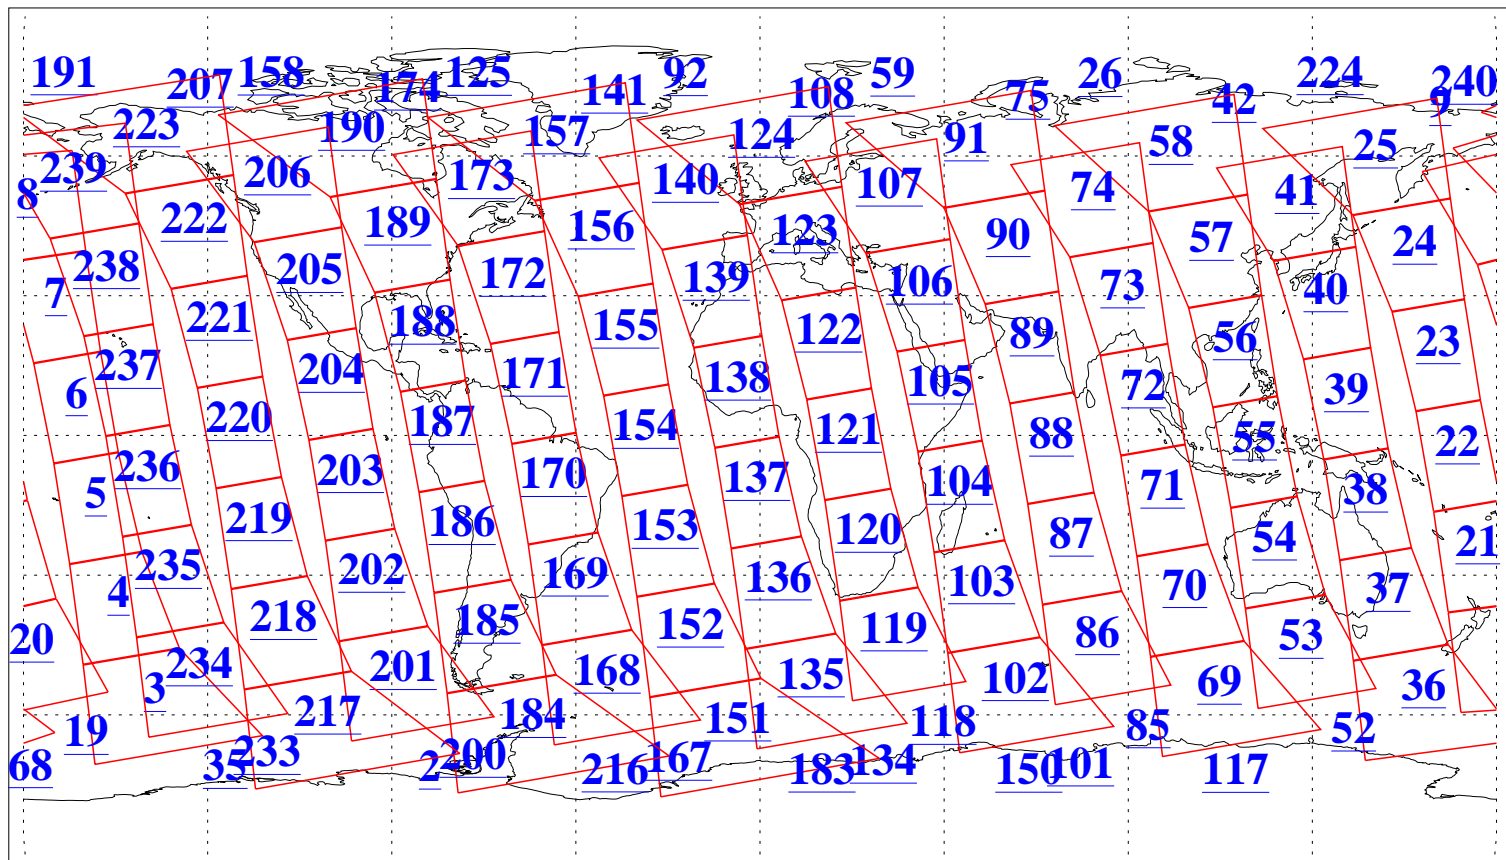

L1B Availability
AMSU Granules: 240
HSB Granules: 0
AIRS Granules: 240

1 Oct 2004
DoY 275
Aqua Day 881
Granules: 1 to 120

Granules: 121 to 240

Legend: AMSU Available, HSB Available, AIRS Available

L1B Availability
AMSU Granules: 240
HSB Granules: 0
AIRS Granules: 240

1 Oct 2004
DoY 275
Aqua Day 881

Ascending Granules

Descending Granules

Legend: AMSU Available, HSB Available, AIRS Available

L1B Availability
 AMSU Granules: 240
 HSB Granules: 0
 AIRS Granules: 240

1 Oct 2004
 DoY 275
 Aqua Day 881

Northern Hemisphere Granules

Southern Hemisphere Granules

Legend: AMSU Available, HSB Available, AIRS Available