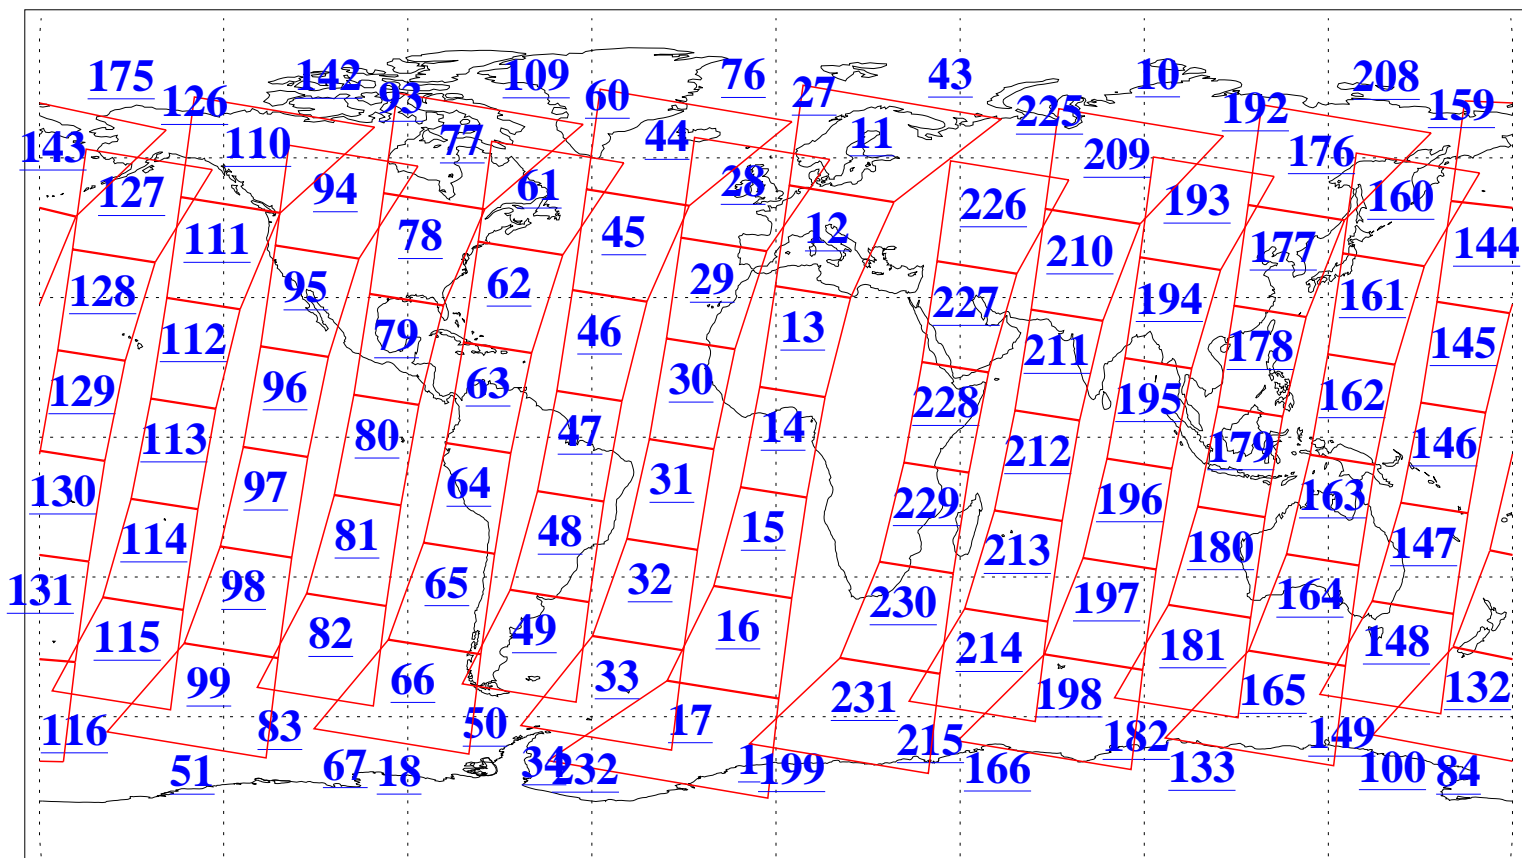

L1B Availability
AMSU Granules: 240
HSB Granules: 0
AIRS Granules: 240

1 Oct 2004
DoY 275
Aqua Day 881
Granules: 1 to 120

Granules: 121 to 240

Legend: AMSU Available, HSB Available, AIRS Available

L1B Availability
AMSU Granules: 240
HSB Granules: 0
AIRS Granules: 240

1 Oct 2004
DoY 275
Aqua Day 881

Ascending Granules

Descending Granules

Legend: AMSU Available, HSB Available, AIRS Available

L1B Availability
 AMSU Granules: 240
 HSB Granules: 0
 AIRS Granules: 240

1 Oct 2004
 DoY 275
 Aqua Day 881

Northern Hemisphere Granules

Southern Hemisphere Granules

Legend: AMSU Available, HSB Available, AIRS Available