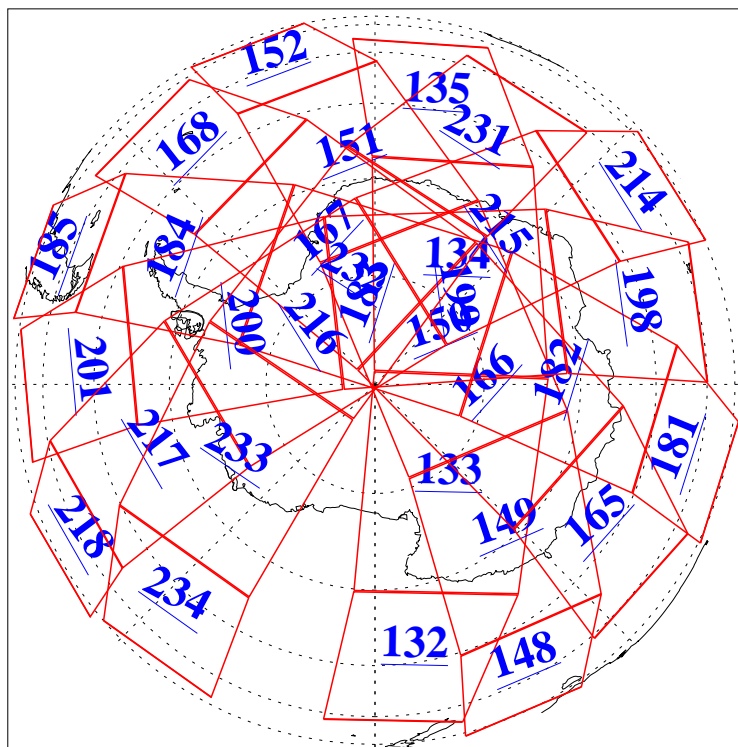

L1B Availability
AMSU Granules: 240
HSB Granules: 0
AIRS Granules: 240

1 Oct 2004
DoY 275
Aqua Day 881
Granules: 1 to 120

Granules: 121 to 240

Legend: AMSU Available, HSB Available, AIRS Available

L1B Availability
AMSU Granules: 240
HSB Granules: 0
AIRS Granules: 240

1 Oct 2004
DoY 275
Aqua Day 881

Ascending Granules

Descending Granules

Legend: AMSU Available, HSB Available, AIRS Available

L1B Availability
 AMSU Granules: 240
 HSB Granules: 0
 AIRS Granules: 240

1 Oct 2004
 DoY 275
 Aqua Day 881

Northern Hemisphere Granules

Southern Hemisphere Granules

Legend: AMSU Available, HSB Available, AIRS Available