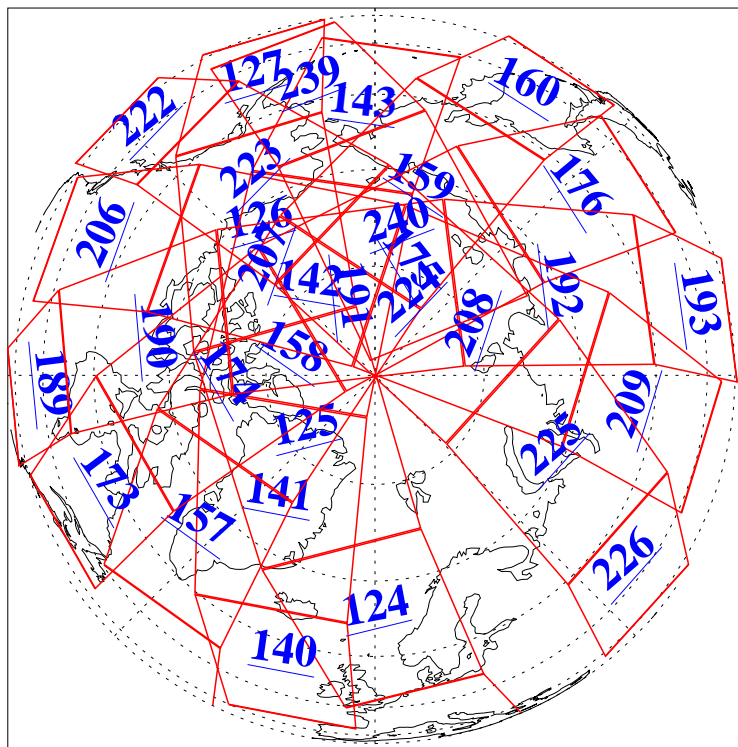

L1B Availability
AMSU Granules: 240
HSB Granules: 0
AIRS Granules: 240

1 Oct 2004
DoY 275
Aqua Day 881
Granules: 1 to 120

Granules: 121 to 240

Legend: AMSU Available, HSB Available, AIRS Available

L1B Availability
AMSU Granules: 240
HSB Granules: 0
AIRS Granules: 240

1 Oct 2004
DoY 275
Aqua Day 881

Ascending Granules

Descending Granules

Legend: AMSU Available, HSB Available, AIRS Available

L1B Availability
 AMSU Granules: 240
 HSB Granules: 0
 AIRS Granules: 240

1 Oct 2004
 DoY 275
 Aqua Day 881

Northern Hemisphere Granules

Southern Hemisphere Granules

Legend: AMSU Available, HSB Available, AIRS Available