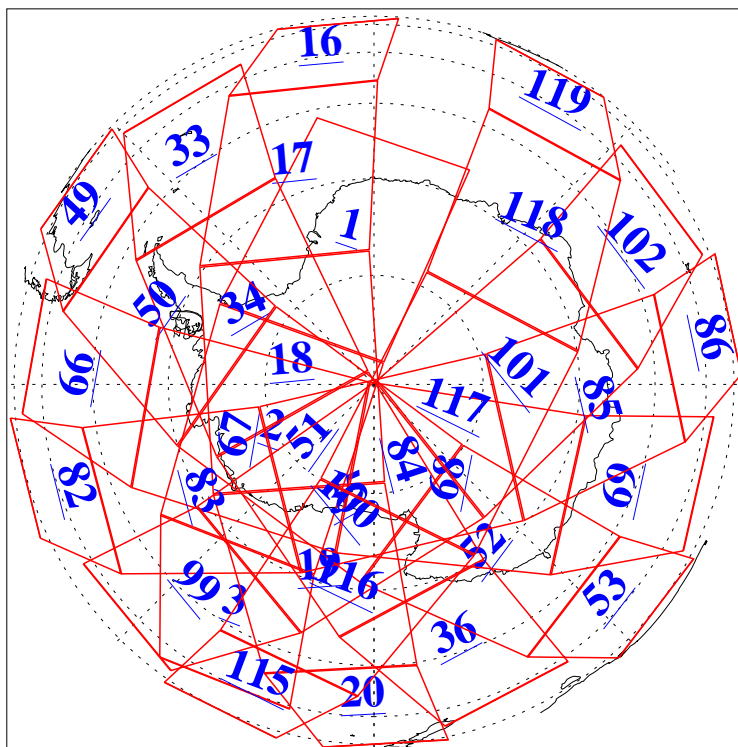

L1B Availability
AMSU Granules: 240
HSB Granules: 0
AIRS Granules: 240

1 Oct 2004
DoY 275
Aqua Day 881
Granules: 1 to 120

Granules: 121 to 240

Legend: AMSU Available, HSB Available, AIRS Available

L1B Availability
AMSU Granules: 240
HSB Granules: 0
AIRS Granules: 240

1 Oct 2004
DoY 275
Aqua Day 881

Ascending Granules

Descending Granules

Legend: AMSU Available, HSB Available, AIRS Available

L1B Availability
 AMSU Granules: 240
 HSB Granules: 0
 AIRS Granules: 240

1 Oct 2004
 DoY 275
 Aqua Day 881

Northern Hemisphere Granules

Southern Hemisphere Granules

Legend: AMSU Available, HSB Available, AIRS Available