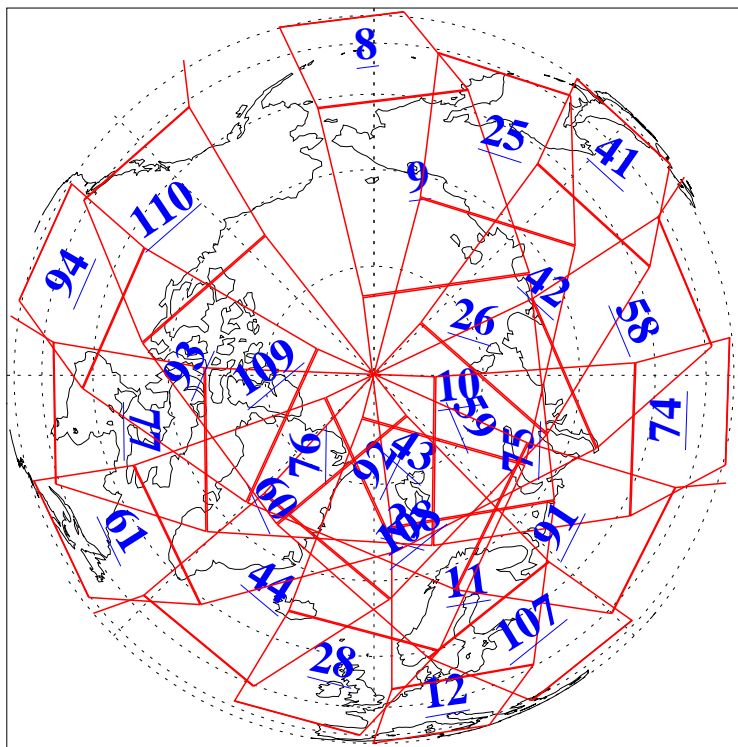

L1B Availability
AMSU Granules: 240
HSB Granules: 0
AIRS Granules: 240

1 Oct 2004
DoY 275
Aqua Day 881
Granules: 1 to 120

Granules: 121 to 240

Legend: AMSU Available, HSB Available, AIRS Available

L1B Availability
AMSU Granules: 240
HSB Granules: 0
AIRS Granules: 240

1 Oct 2004
DoY 275
Aqua Day 881

Ascending Granules

Descending Granules

Legend: AMSU Available, HSB Available, AIRS Available

L1B Availability
 AMSU Granules: 240
 HSB Granules: 0
 AIRS Granules: 240

1 Oct 2004
 DoY 275
 Aqua Day 881

Northern Hemisphere Granules

Southern Hemisphere Granules

Legend: AMSU Available, HSB Available, AIRS Available