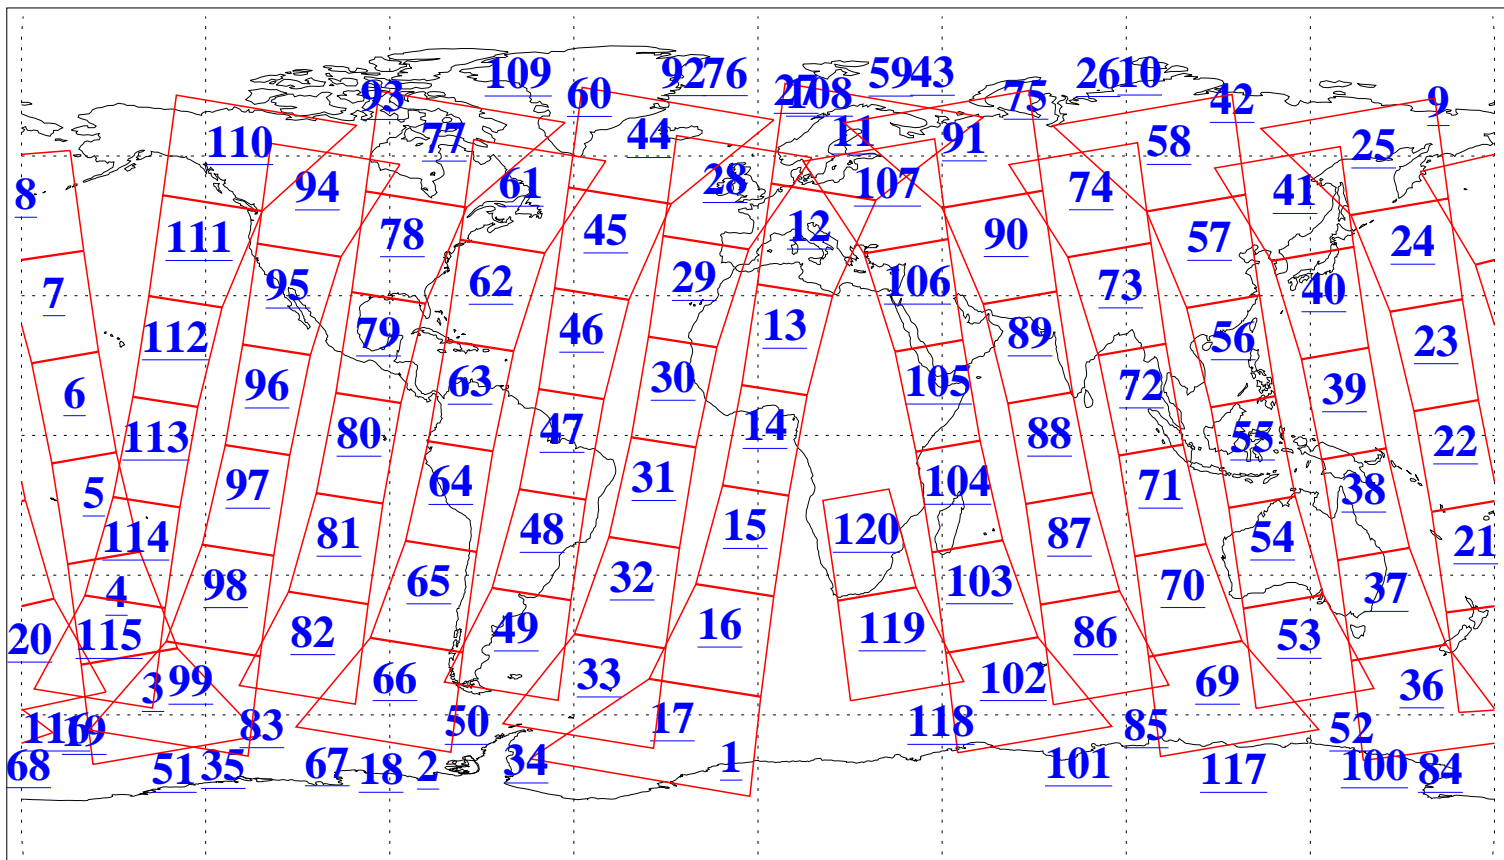

L1B Availability
AMSU Granules: 240
HSB Granules: 0
AIRS Granules: 240

1 Oct 2004
DoY 275
Aqua Day 881
Granules: 1 to 120

Granules: 121 to 240

Legend: AMSU Available, HSB Available, AIRS Available

L1B Availability
AMSU Granules: 240
HSB Granules: 0
AIRS Granules: 240

1 Oct 2004
DoY 275
Aqua Day 881

Ascending Granules

Descending Granules

Legend: AMSU Available, HSB Available, AIRS Available

L1B Availability
 AMSU Granules: 240
 HSB Granules: 0
 AIRS Granules: 240

1 Oct 2004
 DoY 275
 Aqua Day 881

Northern Hemisphere Granules

Southern Hemisphere Granules

Legend: AMSU Available, HSB Available, AIRS Available