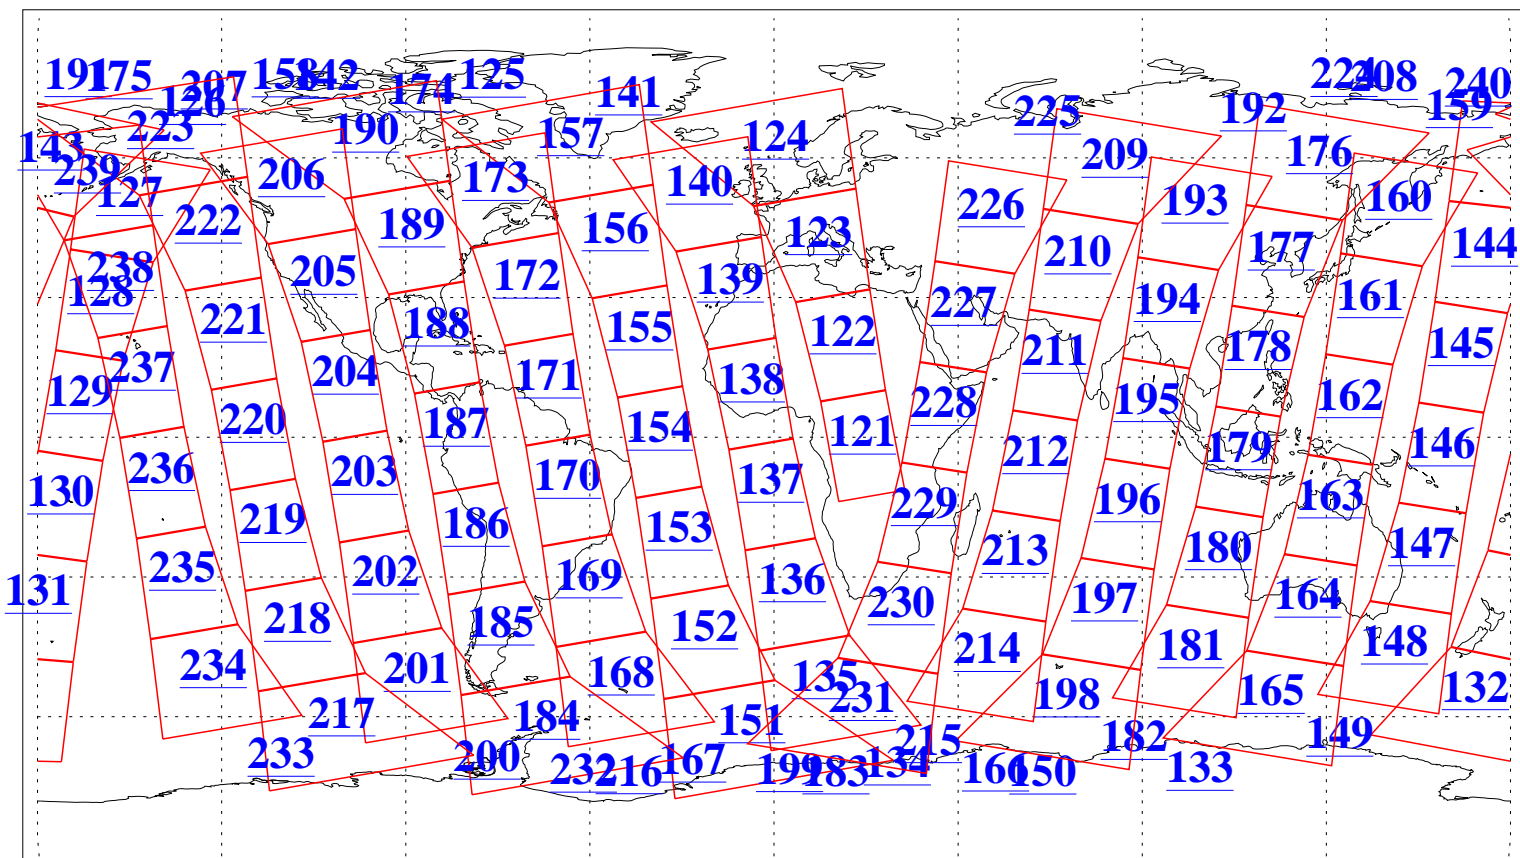

L1B Availability
AMSU Granules: 240
HSB Granules: 0
AIRS Granules: 240

1 Oct 2004
DoY 275
Aqua Day 881
Granules: 1 to 120

Granules: 121 to 240

Legend: AMSU Available, HSB Available, AIRS Available

L1B Availability
AMSU Granules: 240
HSB Granules: 0
AIRS Granules: 240

1 Oct 2004
DoY 275
Aqua Day 881

Ascending Granules

Descending Granules

Legend: AMSU Available, HSB Available, AIRS Available

L1B Availability
 AMSU Granules: 240
 HSB Granules: 0
 AIRS Granules: 240

1 Oct 2004
 DoY 275
 Aqua Day 881

Northern Hemisphere Granules

Southern Hemisphere Granules

Legend: AMSU Available, HSB Available, AIRS Available