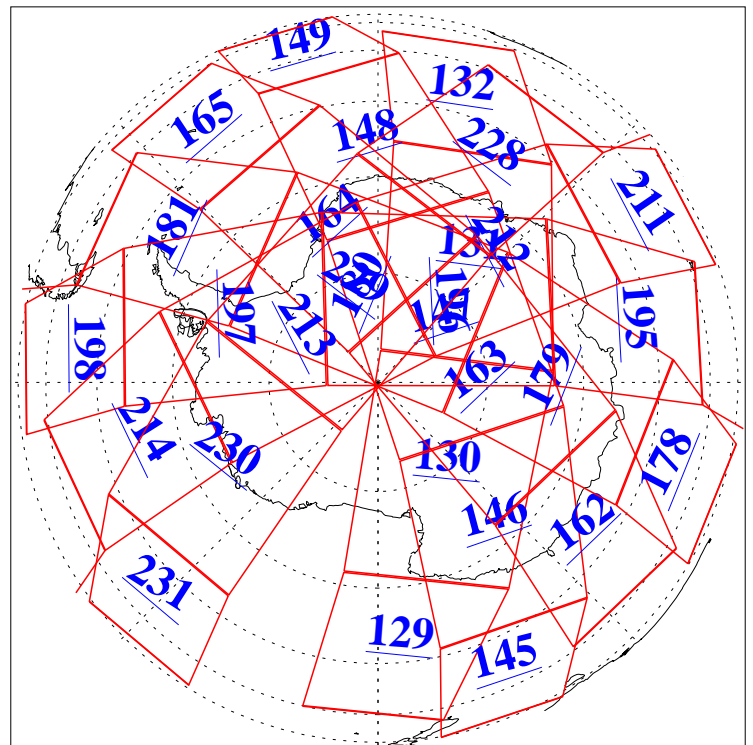

L1B Availability
AMSU Granules: 240
HSB Granules: 0
AIRS Granules: 240

26 Sep 2004
DoY 270
Aqua Day 876
Granules: 1 to 120

Granules: 121 to 240

Legend: AMSU Available, HSB Available, AIRS Available

L1B Availability
AMSU Granules: 240
HSB Granules: 0
AIRS Granules: 240

26 Sep 2004
DoY 270
Aqua Day 876

Ascending Granules

Descending Granules

Legend: AMSU Available, HSB Available, AIRS Available

L1B Availability
 AMSU Granules: 240
 HSB Granules: 0
 AIRS Granules: 240

26 Sep 2004
 DoY 270
 Aqua Day 876

Northern Hemisphere Granules

Southern Hemisphere Granules

Legend: AMSU Available, HSB Available, AIRS Available