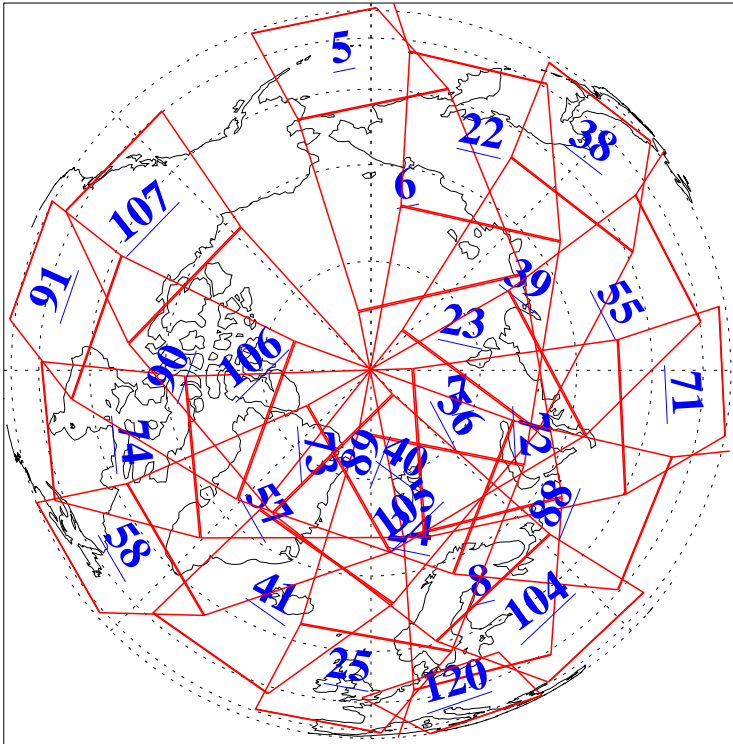

L1B Availability
AMSU Granules: 240
HSB Granules: 0
AIRS Granules: 240

26 Sep 2004
DoY 270
Aqua Day 876
Granules: 1 to 120

Granules: 121 to 240

Legend: AMSU Available, HSB Available, AIRS Available

L1B Availability
AMSU Granules: 240
HSB Granules: 0
AIRS Granules: 240

26 Sep 2004
DoY 270
Aqua Day 876

Ascending Granules

Descending Granules

Legend: AMSU Available, HSB Available, AIRS Available

L1B Availability
 AMSU Granules: 240
 HSB Granules: 0
 AIRS Granules: 240

26 Sep 2004
 DoY 270
 Aqua Day 876

Northern Hemisphere Granules

Southern Hemisphere Granules

Legend: AMSU Available, HSB Available, AIRS Available