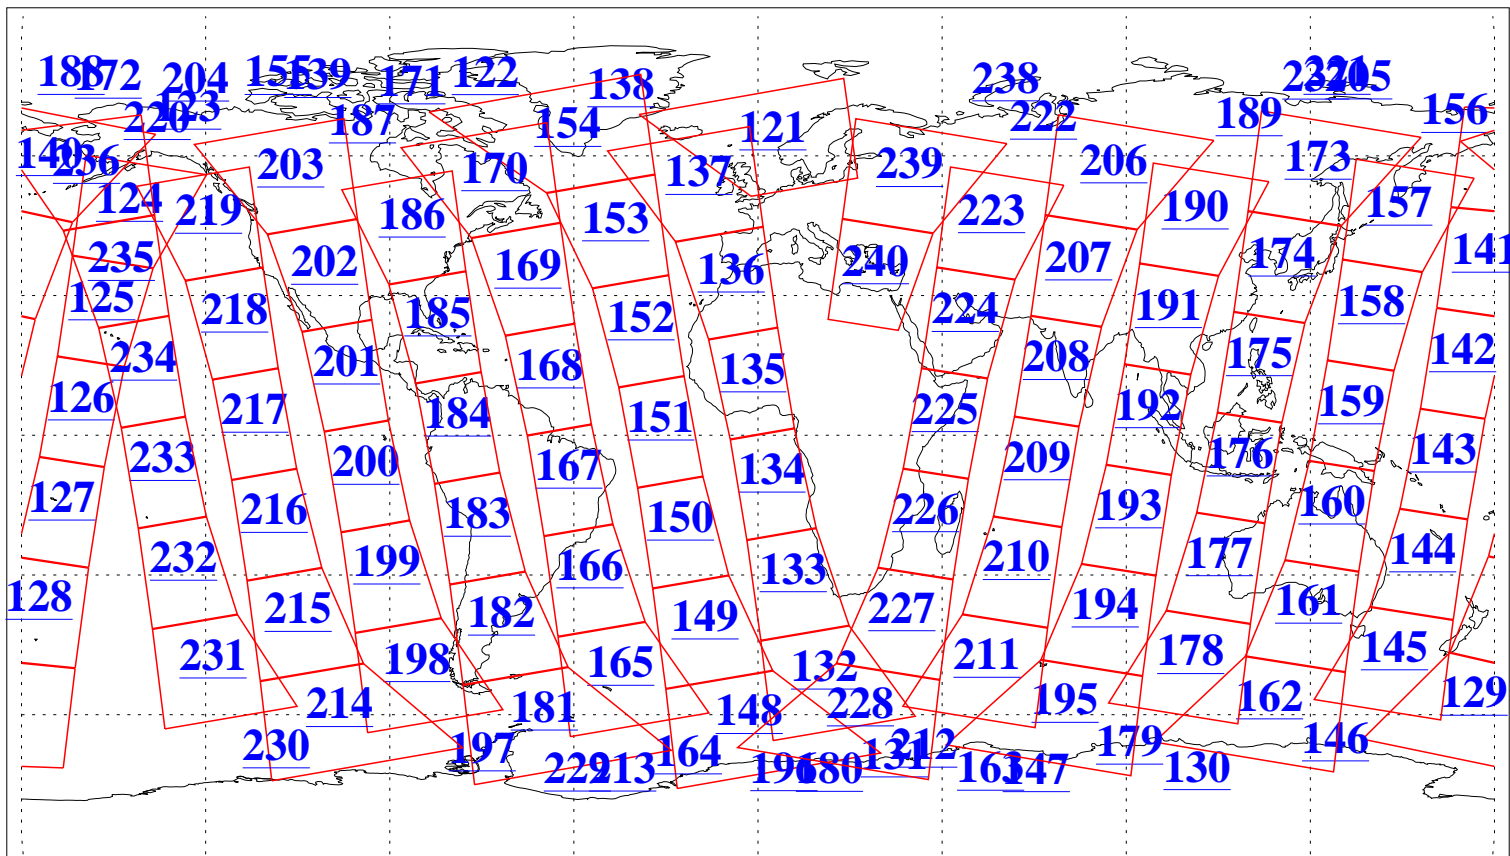

L1B Availability
AMSU Granules: 240
HSB Granules: 0
AIRS Granules: 240

26 Sep 2004
DoY 270
Aqua Day 876
Granules: 1 to 120

Granules: 121 to 240

Legend: AMSU Available, HSB Available, AIRS Available

L1B Availability
AMSU Granules: 240
HSB Granules: 0
AIRS Granules: 240

26 Sep 2004
DoY 270
Aqua Day 876

Ascending Granules

Descending Granules

Legend: AMSU Available, HSB Available, AIRS Available

L1B Availability
 AMSU Granules: 240
 HSB Granules: 0
 AIRS Granules: 240

26 Sep 2004
 DoY 270
 Aqua Day 876

Northern Hemisphere Granules

Southern Hemisphere Granules

Legend: AMSU Available, HSB Available, AIRS Available