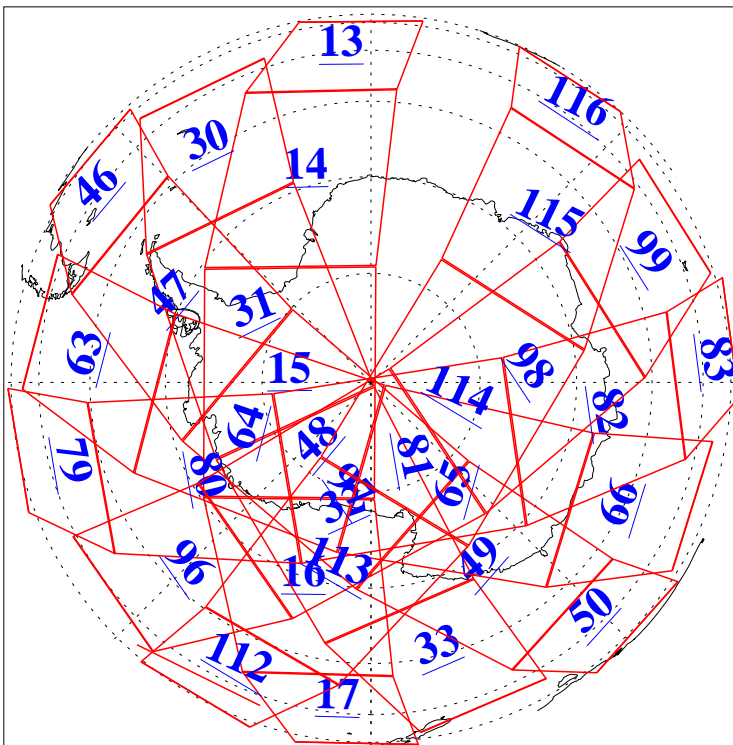

L1B Availability
AMSU Granules: 240
HSB Granules: 0
AIRS Granules: 240

26 Sep 2004
DoY 270
Aqua Day 876
Granules: 1 to 120

Granules: 121 to 240

Legend: AMSU Available, HSB Available, AIRS Available

L1B Availability
AMSU Granules: 240
HSB Granules: 0
AIRS Granules: 240

26 Sep 2004
DoY 270
Aqua Day 876

Ascending Granules

Descending Granules

Legend: AMSU Available, HSB Available, AIRS Available

L1B Availability
 AMSU Granules: 240
 HSB Granules: 0
 AIRS Granules: 240

26 Sep 2004
 DoY 270
 Aqua Day 876

Northern Hemisphere Granules

Southern Hemisphere Granules

Legend: AMSU Available, HSB Available, AIRS Available