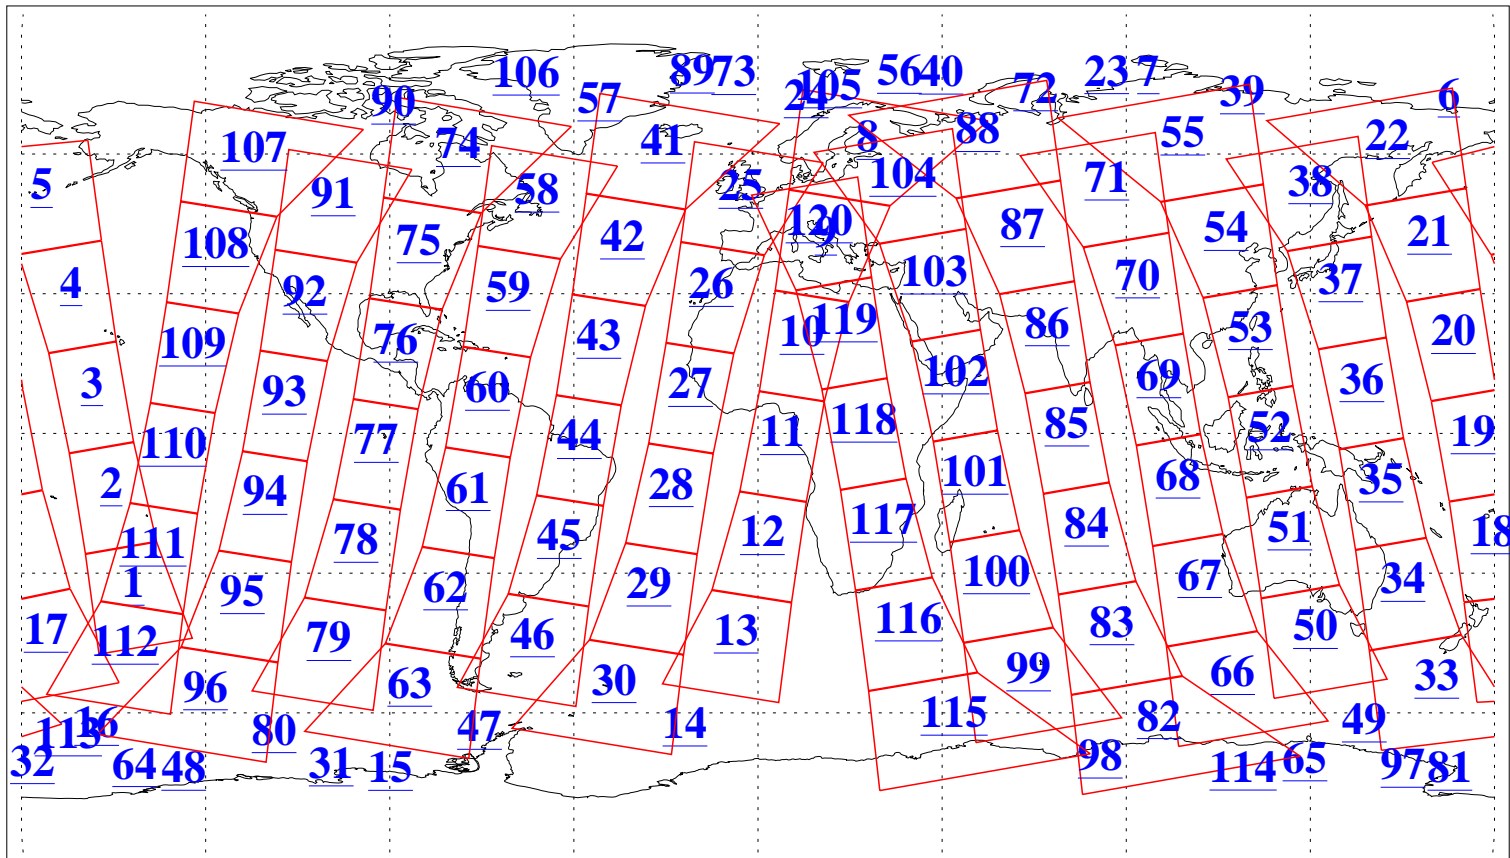

L1B Availability
AMSU Granules: 240
HSB Granules: 0
AIRS Granules: 240

26 Sep 2004
DoY 270
Aqua Day 876
Granules: 1 to 120

Granules: 121 to 240

Legend: AMSU Available, HSB Available, AIRS Available

L1B Availability
AMSU Granules: 240
HSB Granules: 0
AIRS Granules: 240

26 Sep 2004
DoY 270
Aqua Day 876

Ascending Granules

Descending Granules

Legend: AMSU Available, HSB Available, AIRS Available

L1B Availability
 AMSU Granules: 240
 HSB Granules: 0
 AIRS Granules: 240

26 Sep 2004
 DoY 270
 Aqua Day 876

Northern Hemisphere Granules

Southern Hemisphere Granules

Legend: AMSU Available, HSB Available, AIRS Available