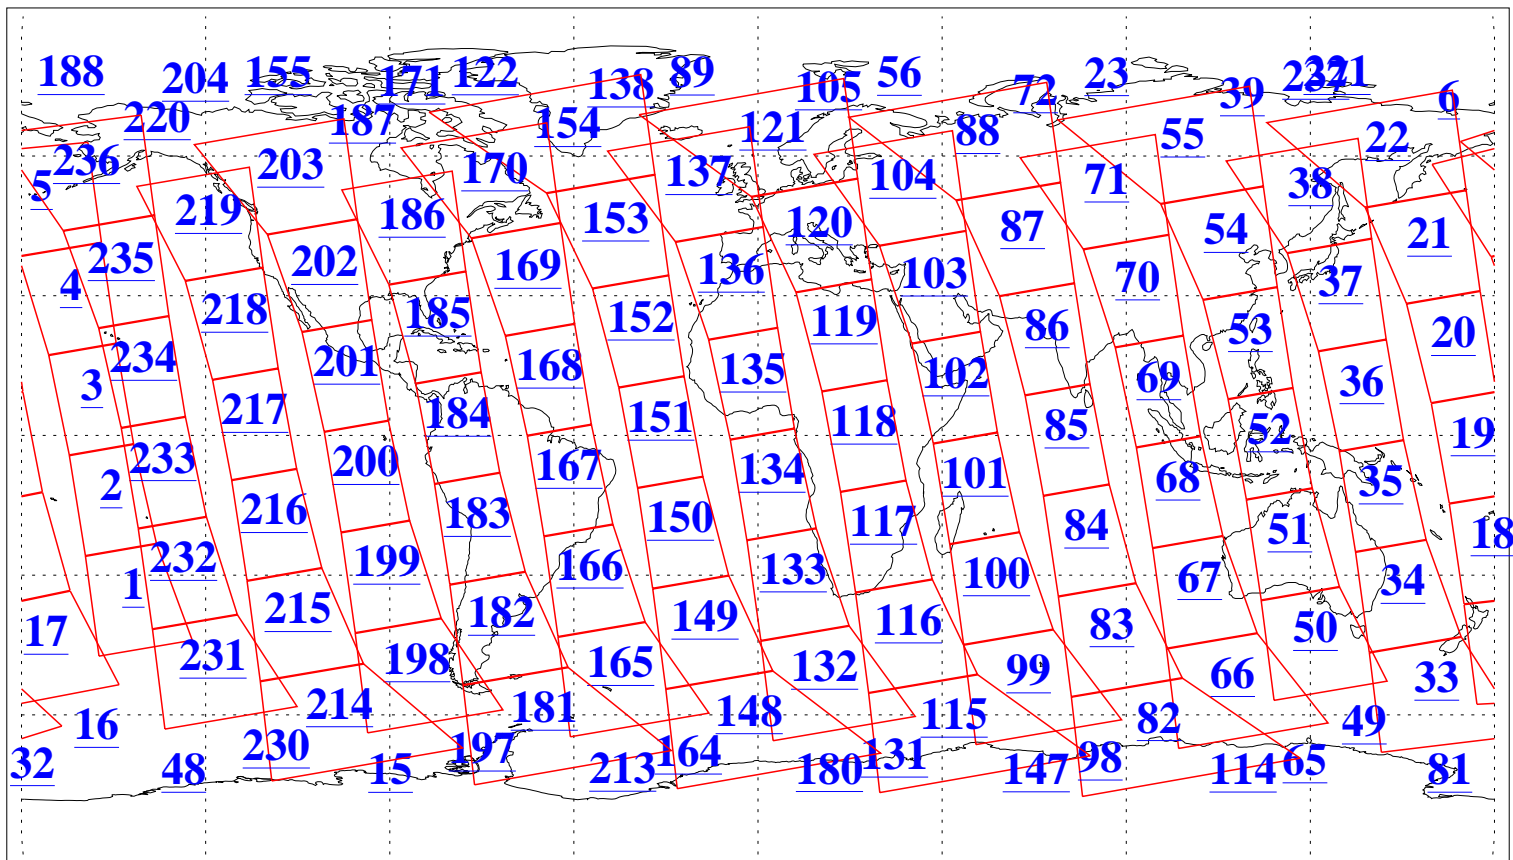

L1B Availability
AMSU Granules: 240
HSB Granules: 0
AIRS Granules: 240

26 Sep 2004
DoY 270
Aqua Day 876
Granules: 1 to 120

Granules: 121 to 240

Legend: AMSU Available, HSB Available, AIRS Available

L1B Availability
AMSU Granules: 240
HSB Granules: 0
AIRS Granules: 240

26 Sep 2004
DoY 270
Aqua Day 876

Ascending Granules

Descending Granules

Legend: AMSU Available, HSB Available, AIRS Available

L1B Availability
 AMSU Granules: 240
 HSB Granules: 0
 AIRS Granules: 240

26 Sep 2004
 DoY 270
 Aqua Day 876

Northern Hemisphere Granules

Southern Hemisphere Granules

Legend: AMSU Available, HSB Available, AIRS Available