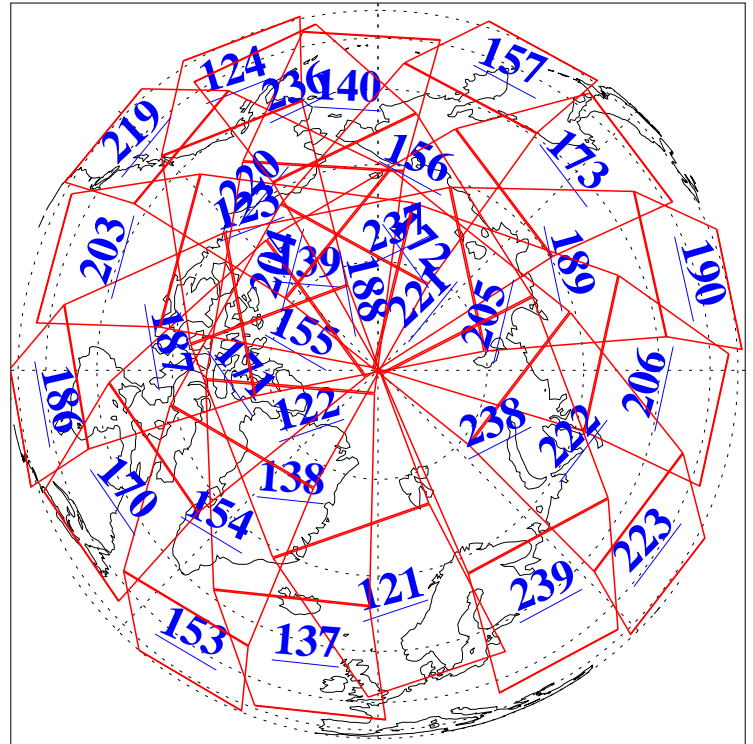

L1B Availability
AMSU Granules: 240
HSB Granules: 0
AIRS Granules: 240

26 Sep 2004
DoY 270
Aqua Day 876
Granules: 1 to 120

Granules: 121 to 240

Legend: AMSU Available, HSB Available, AIRS Available

L1B Availability
AMSU Granules: 240
HSB Granules: 0
AIRS Granules: 240

26 Sep 2004
DoY 270
Aqua Day 876

Ascending Granules

Descending Granules

Legend: AMSU Available, HSB Available, AIRS Available

L1B Availability
 AMSU Granules: 240
 HSB Granules: 0
 AIRS Granules: 240

26 Sep 2004
 DoY 270
 Aqua Day 876

Northern Hemisphere Granules

Southern Hemisphere Granules

Legend: AMSU Available, HSB Available, AIRS Available