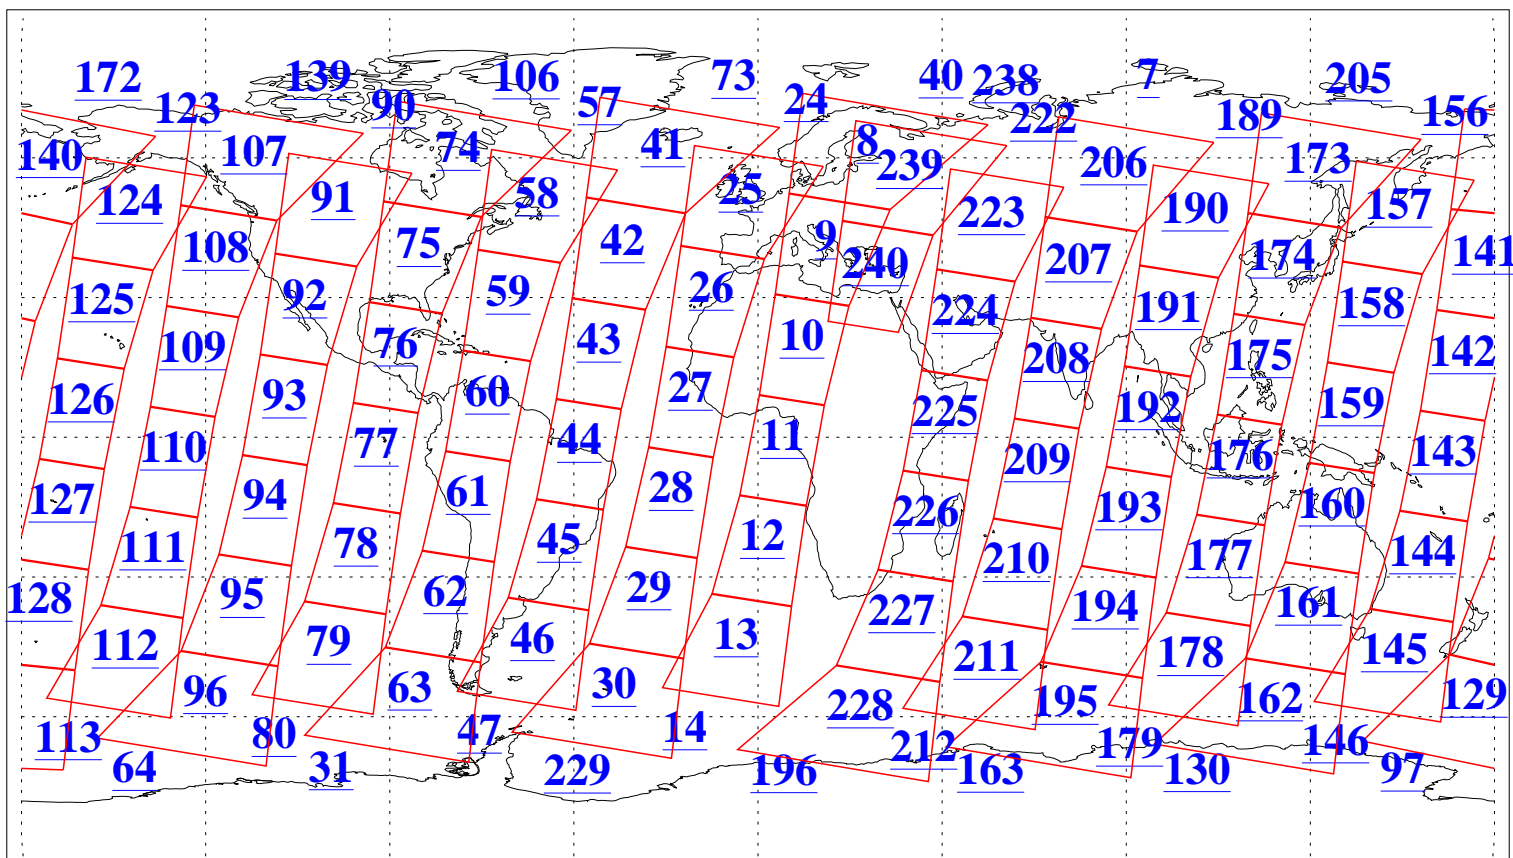

L1B Availability
AMSU Granules: 240
HSB Granules: 0
AIRS Granules: 240

26 Sep 2004
DoY 270
Aqua Day 876
Granules: 1 to 120

Granules: 121 to 240

Legend: AMSU Available, HSB Available, AIRS Available

L1B Availability
AMSU Granules: 240
HSB Granules: 0
AIRS Granules: 240

26 Sep 2004
DoY 270
Aqua Day 876

Ascending Granules

Descending Granules

Legend: AMSU Available, HSB Available, AIRS Available

L1B Availability
 AMSU Granules: 240
 HSB Granules: 0
 AIRS Granules: 240

26 Sep 2004
 DoY 270
 Aqua Day 876

Northern Hemisphere Granules

Southern Hemisphere Granules

Legend: AMSU Available, HSB Available, AIRS Available