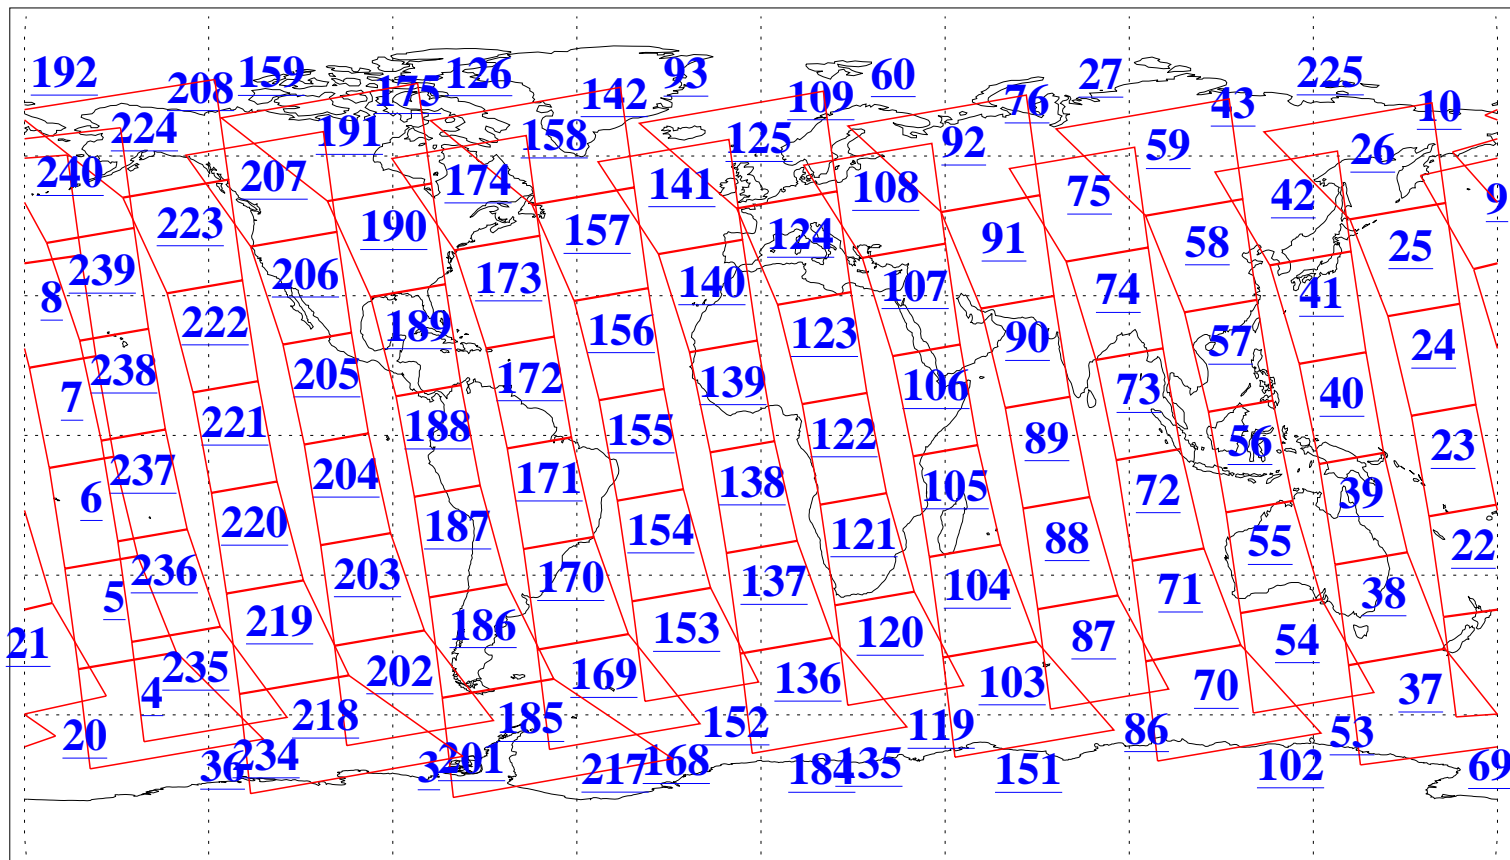

L1B Availability  
AMSU Granules: 240  
HSB Granules: 0  
AIRS Granules: 240

22 Sep 2004  
DoY 266  
Aqua Day 872  
Granules: 1 to 120

Granules: 121 to 240

Legend: AMSU Available, HSB Available, AIRS Available

L1B Availability  
AMSU Granules: 240  
HSB Granules: 0  
AIRS Granules: 240

22 Sep 2004  
DoY 266  
Aqua Day 872

Ascending Granules

Descending Granules

Legend: AMSU Available, HSB Available, AIRS Available

L1B Availability  
 AMSU Granules: 240  
 HSB Granules: 0  
 AIRS Granules: 240

22 Sep 2004  
 DoY 266  
 Aqua Day 872

Northern Hemisphere Granules

Southern Hemisphere Granules

Legend: AMSU Available, HSB Available, AIRS Available