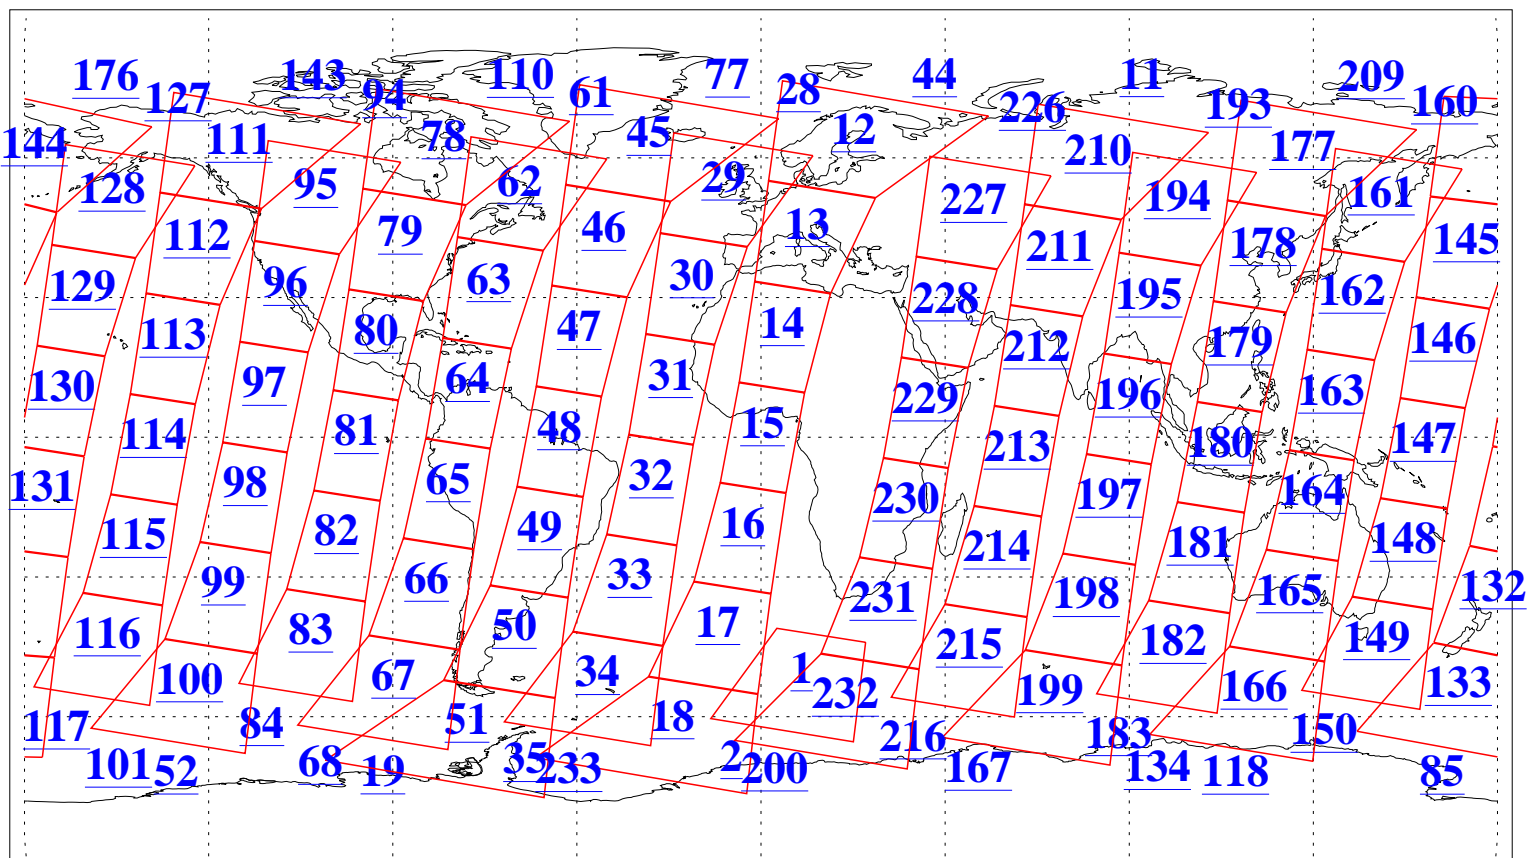

L1B Availability  
AMSU Granules: 240  
HSB Granules: 0  
AIRS Granules: 240

22 Sep 2004  
DoY 266  
Aqua Day 872  
Granules: 1 to 120

Granules: 121 to 240

Legend: AMSU Available, HSB Available, AIRS Available

L1B Availability  
AMSU Granules: 240  
HSB Granules: 0  
AIRS Granules: 240

22 Sep 2004  
DoY 266  
Aqua Day 872

Ascending Granules

Descending Granules

Legend: AMSU Available, HSB Available, AIRS Available

L1B Availability  
 AMSU Granules: 240  
 HSB Granules: 0  
 AIRS Granules: 240

22 Sep 2004  
 DoY 266  
 Aqua Day 872

Northern Hemisphere Granules

Southern Hemisphere Granules

Legend: AMSU Available, HSB Available, AIRS Available