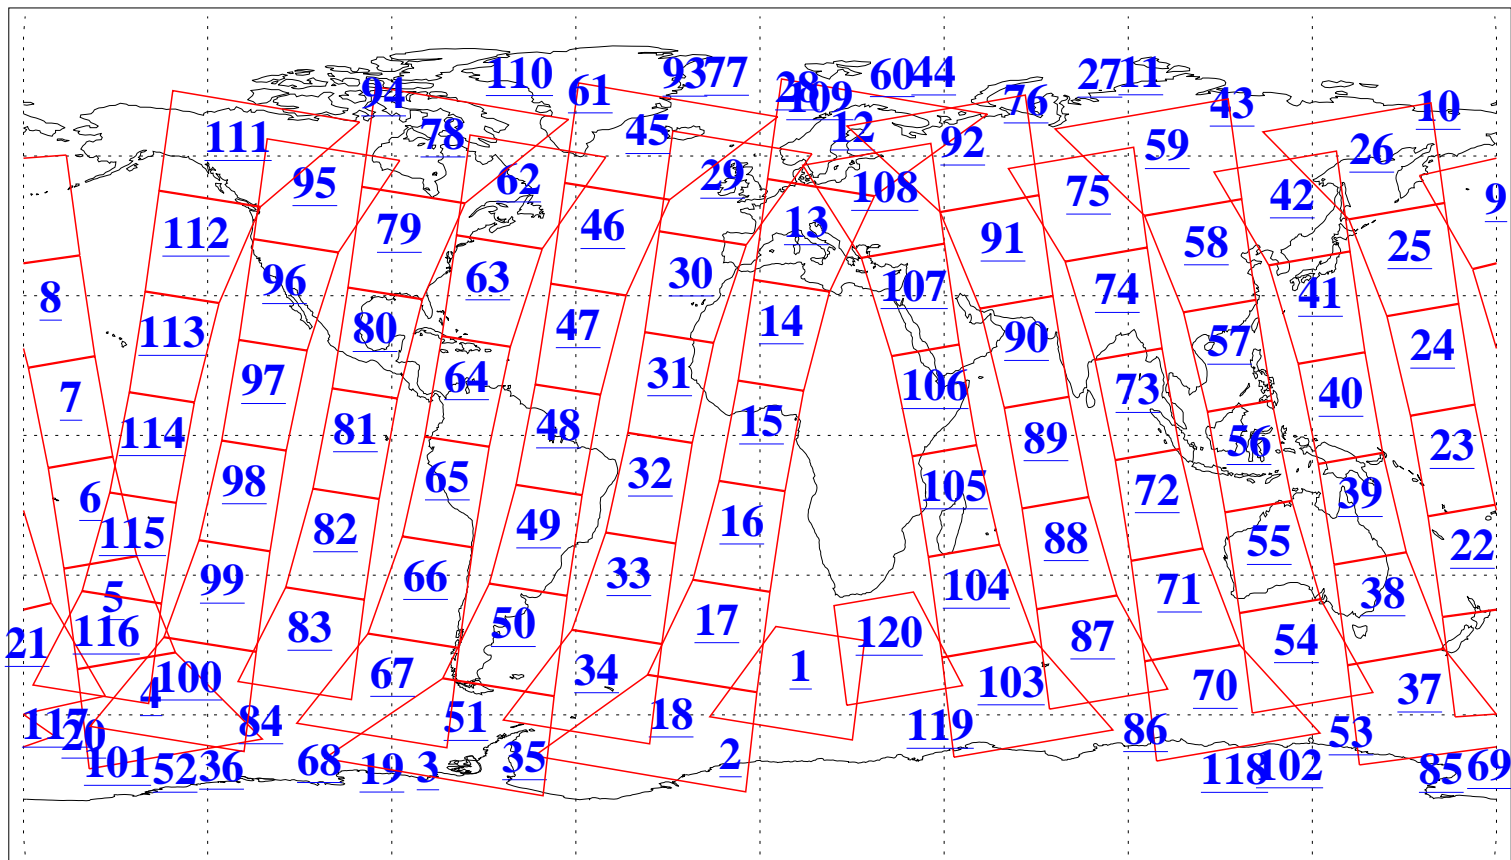

L1B Availability  
AMSU Granules: 240  
HSB Granules: 0  
AIRS Granules: 240

22 Sep 2004  
DoY 266  
Aqua Day 872  
Granules: 1 to 120

Granules: 121 to 240

Legend: AMSU Available, HSB Available, AIRS Available

L1B Availability  
AMSU Granules: 240  
HSB Granules: 0  
AIRS Granules: 240

22 Sep 2004  
DoY 266  
Aqua Day 872

Ascending Granules

Descending Granules

Legend: AMSU Available, HSB Available, AIRS Available

L1B Availability  
 AMSU Granules: 240  
 HSB Granules: 0  
 AIRS Granules: 240

22 Sep 2004  
 DoY 266  
 Aqua Day 872

Northern Hemisphere Granules

Southern Hemisphere Granules

Legend: AMSU Available, HSB Available, AIRS Available