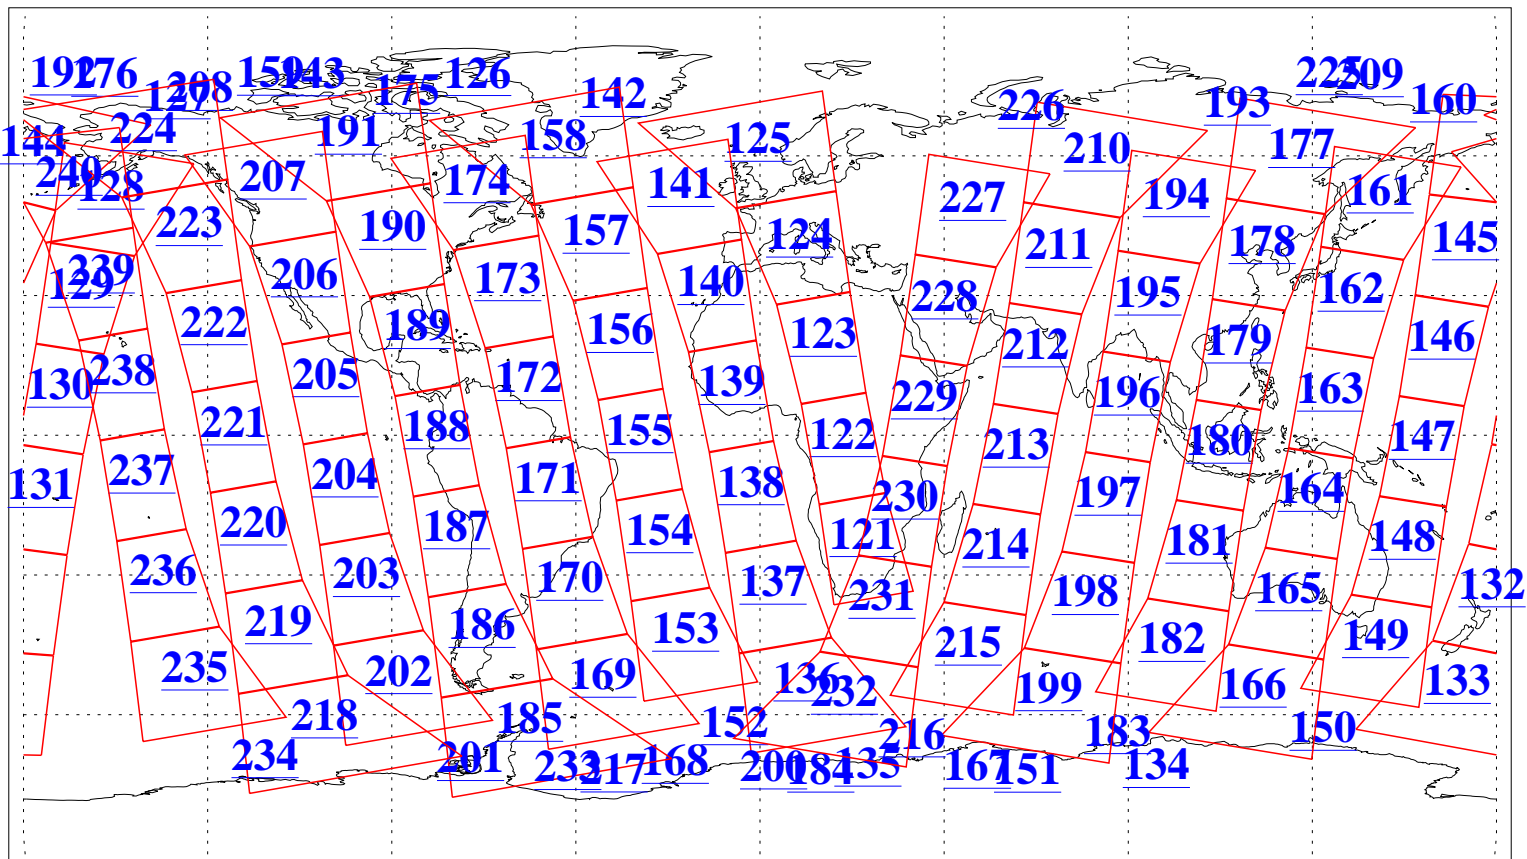

L1B Availability  
AMSU Granules: 240  
HSB Granules: 0  
AIRS Granules: 240

22 Sep 2004  
DoY 266  
Aqua Day 872  
Granules: 1 to 120

Granules: 121 to 240

Legend: AMSU Available, HSB Available, AIRS Available

L1B Availability  
AMSU Granules: 240  
HSB Granules: 0  
AIRS Granules: 240

22 Sep 2004  
DoY 266  
Aqua Day 872

Ascending Granules

Descending Granules

Legend: AMSU Available, HSB Available, AIRS Available

L1B Availability  
 AMSU Granules: 240  
 HSB Granules: 0  
 AIRS Granules: 240

22 Sep 2004  
 DoY 266  
 Aqua Day 872

Northern Hemisphere Granules

Southern Hemisphere Granules

Legend: AMSU Available, HSB Available, AIRS Available