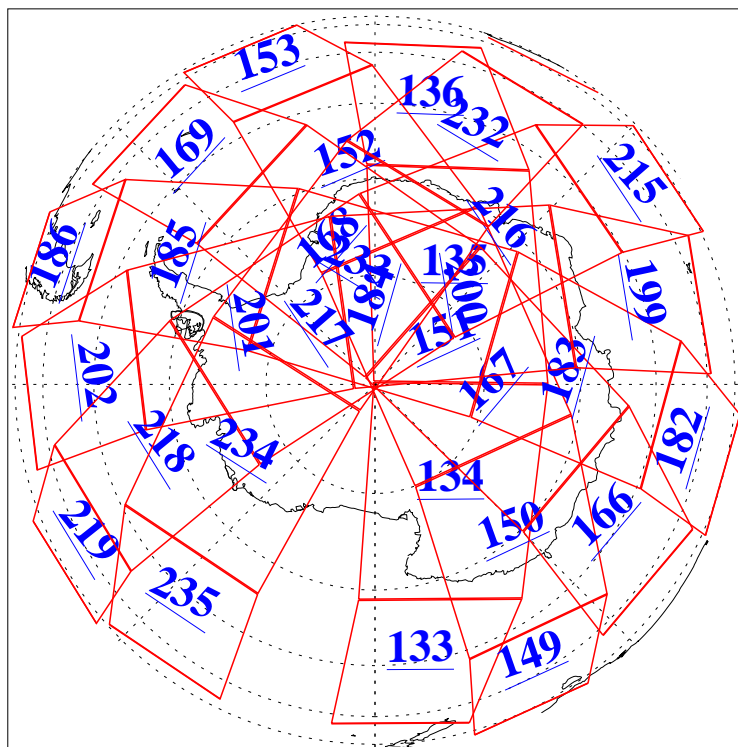

L1B Availability  
AMSU Granules: 240  
HSB Granules: 0  
AIRS Granules: 240

22 Sep 2004  
DoY 266  
Aqua Day 872  
Granules: 1 to 120

Granules: 121 to 240

Legend: AMSU Available, HSB Available, AIRS Available

L1B Availability  
AMSU Granules: 240  
HSB Granules: 0  
AIRS Granules: 240

22 Sep 2004  
DoY 266  
Aqua Day 872

Ascending Granules

Descending Granules

Legend: AMSU Available, HSB Available, AIRS Available

L1B Availability  
 AMSU Granules: 240  
 HSB Granules: 0  
 AIRS Granules: 240

22 Sep 2004  
 DoY 266  
 Aqua Day 872

Northern Hemisphere Granules

Southern Hemisphere Granules

Legend: AMSU Available, HSB Available, AIRS Available