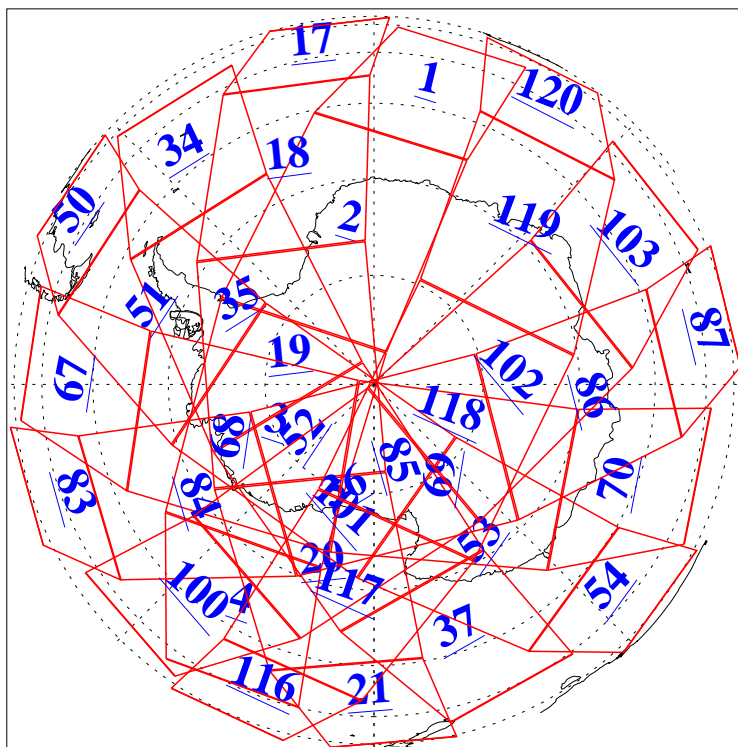

L1B Availability  
AMSU Granules: 240  
HSB Granules: 0  
AIRS Granules: 240

22 Sep 2004  
DoY 266  
Aqua Day 872  
Granules: 1 to 120

Granules: 121 to 240

Legend: AMSU Available, HSB Available, AIRS Available

L1B Availability  
AMSU Granules: 240  
HSB Granules: 0  
AIRS Granules: 240

22 Sep 2004  
DoY 266  
Aqua Day 872

Ascending Granules

Descending Granules

Legend: AMSU Available, HSB Available, AIRS Available

L1B Availability  
 AMSU Granules: 240  
 HSB Granules: 0  
 AIRS Granules: 240

22 Sep 2004  
 DoY 266  
 Aqua Day 872

Northern Hemisphere Granules

Southern Hemisphere Granules

Legend: AMSU Available, HSB Available, AIRS Available