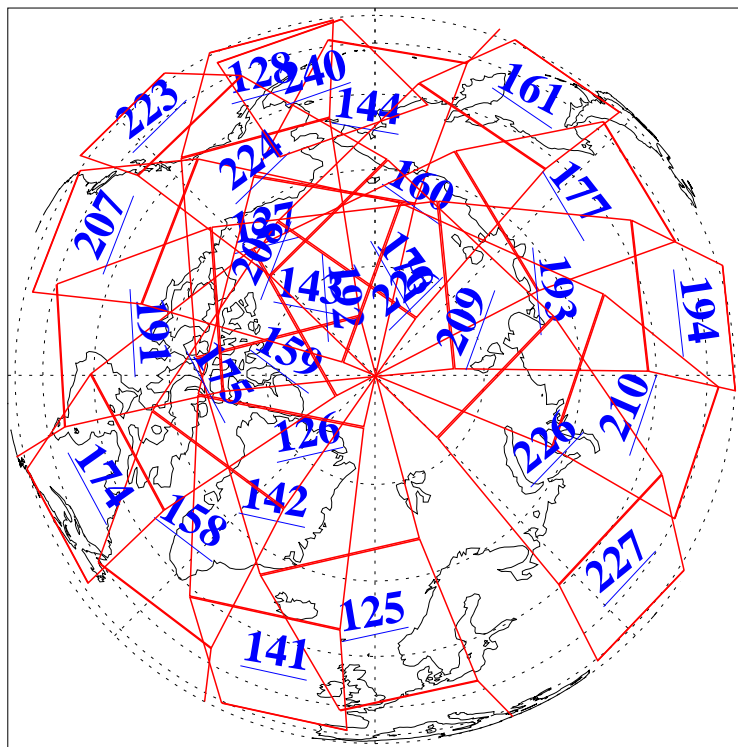

L1B Availability  
AMSU Granules: 240  
HSB Granules: 0  
AIRS Granules: 240

22 Sep 2004  
DoY 266  
Aqua Day 872  
Granules: 1 to 120

Granules: 121 to 240

Legend: AMSU Available, HSB Available, AIRS Available

L1B Availability  
AMSU Granules: 240  
HSB Granules: 0  
AIRS Granules: 240

22 Sep 2004  
DoY 266  
Aqua Day 872

Ascending Granules

Descending Granules

Legend: AMSU Available, HSB Available, AIRS Available

L1B Availability  
 AMSU Granules: 240  
 HSB Granules: 0  
 AIRS Granules: 240

22 Sep 2004  
 DoY 266  
 Aqua Day 872

Northern Hemisphere Granules

Southern Hemisphere Granules

Legend: AMSU Available, HSB Available, AIRS Available