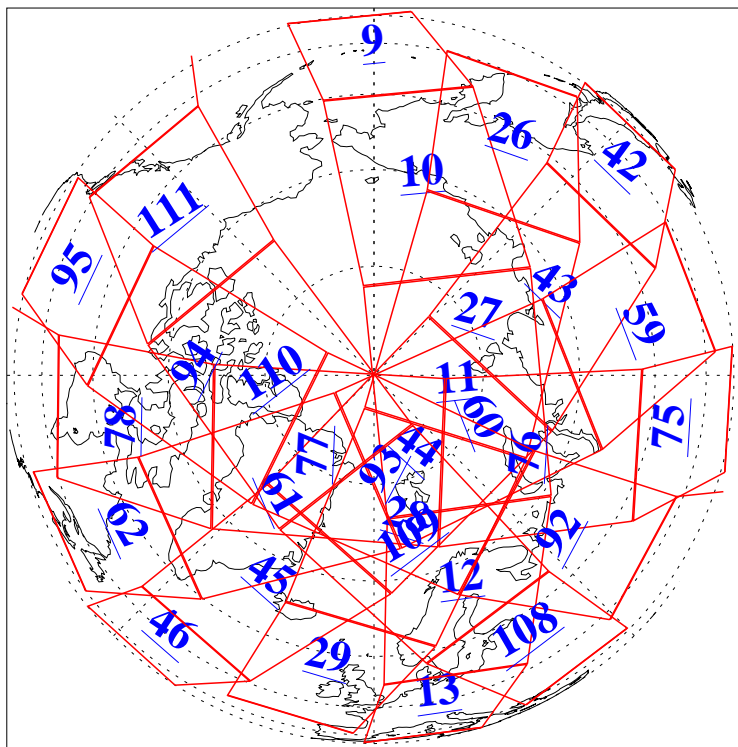

L1B Availability  
AMSU Granules: 240  
HSB Granules: 0  
AIRS Granules: 240

22 Sep 2004  
DoY 266  
Aqua Day 872  
Granules: 1 to 120

Granules: 121 to 240

Legend: AMSU Available, HSB Available, AIRS Available

L1B Availability  
AMSU Granules: 240  
HSB Granules: 0  
AIRS Granules: 240

22 Sep 2004  
DoY 266  
Aqua Day 872

Ascending Granules

Descending Granules

Legend: AMSU Available, HSB Available, AIRS Available

L1B Availability  
 AMSU Granules: 240  
 HSB Granules: 0  
 AIRS Granules: 240

22 Sep 2004  
 DoY 266  
 Aqua Day 872

Northern Hemisphere Granules

Southern Hemisphere Granules

Legend: AMSU Available, HSB Available, AIRS Available