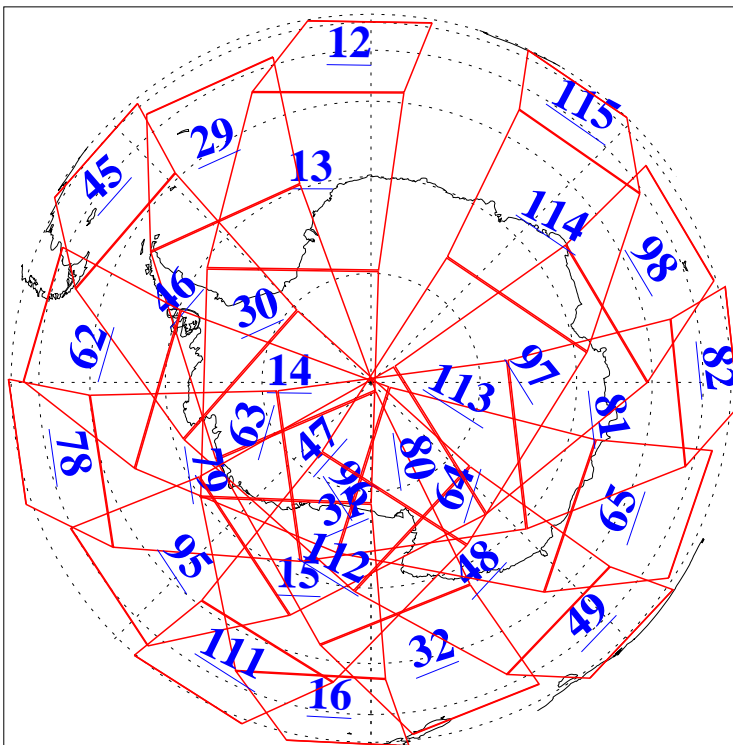

Legend: AMSU Available, HSB Available, AIRS Available