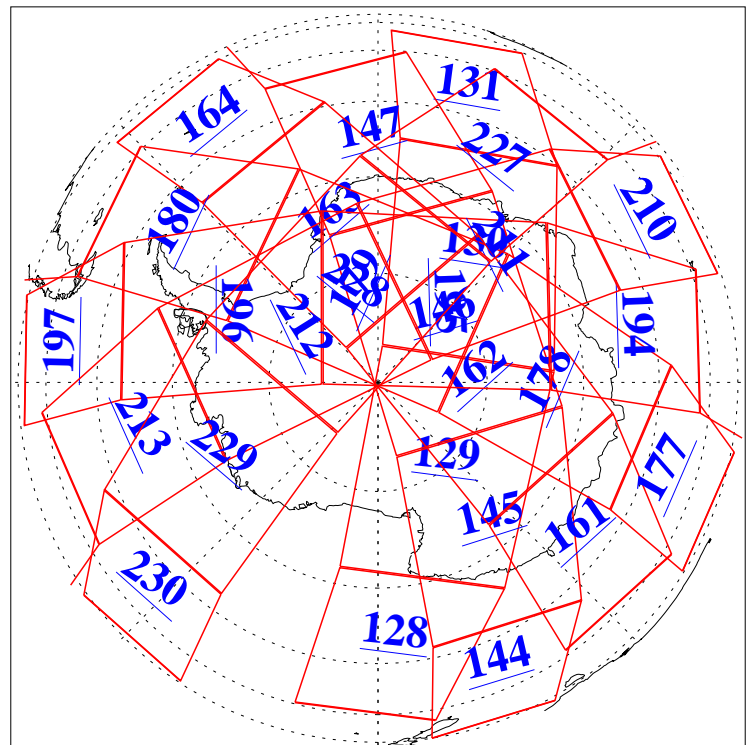

Legend: AMSU Available, HSB Available, AIRS Available