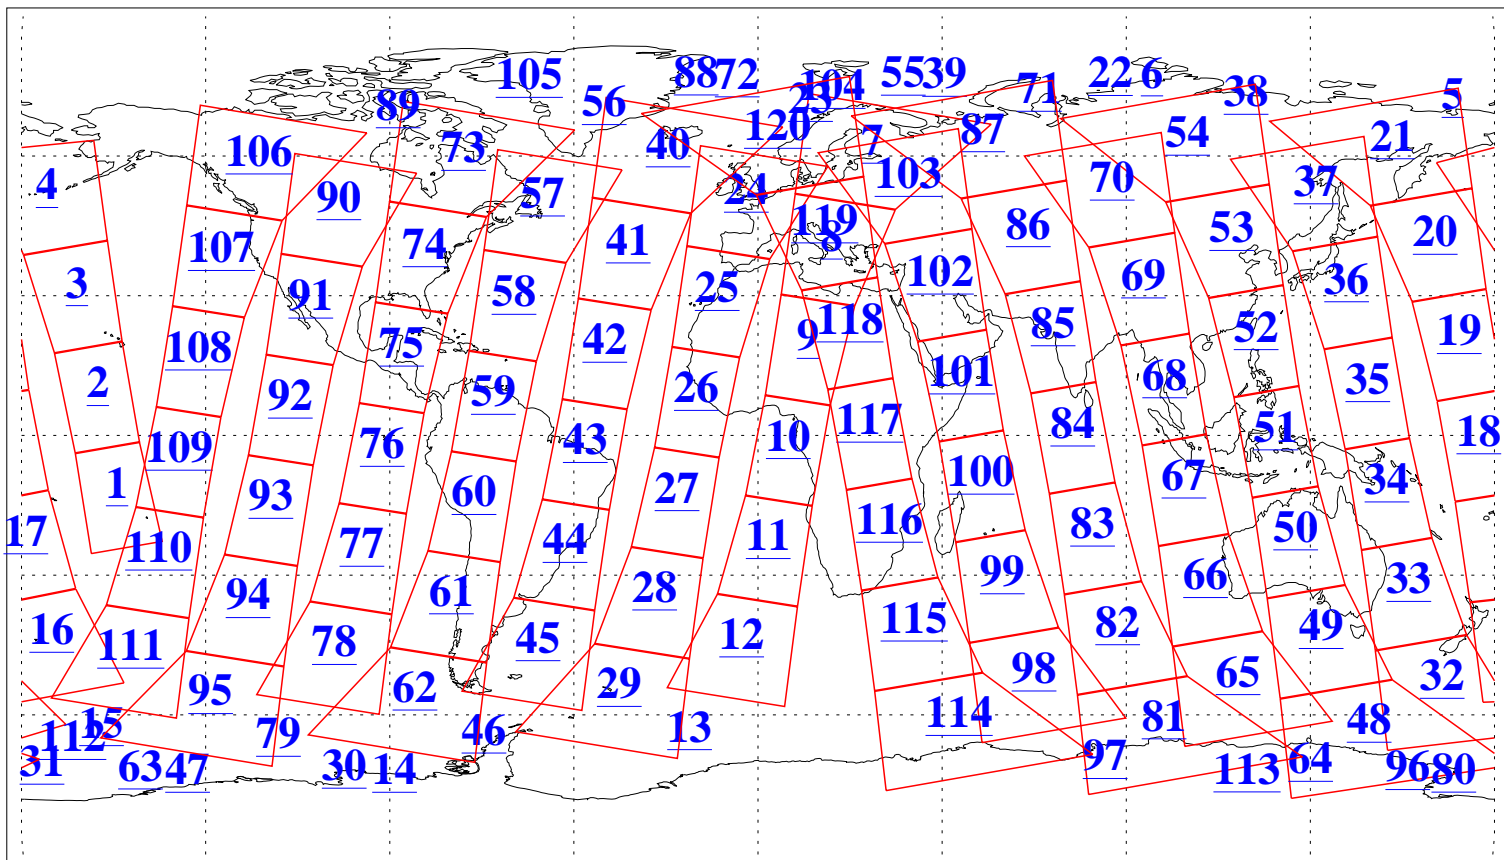

L1B Availability  
AMSU Granules: 240  
HSB Granules: 0  
AIRS Granules: 240

19 Sep 2004  
DoY 263  
Aqua Day 869  
Granules: 1 to 120

Granules: 121 to 240

Legend: AMSU Available, HSB Available, AIRS Available

L1B Availability  
AMSU Granules: 240  
HSB Granules: 0  
AIRS Granules: 240

19 Sep 2004  
DoY 263  
Aqua Day 869

Ascending Granules

Descending Granules

Legend: AMSU Available, HSB Available, AIRS Available