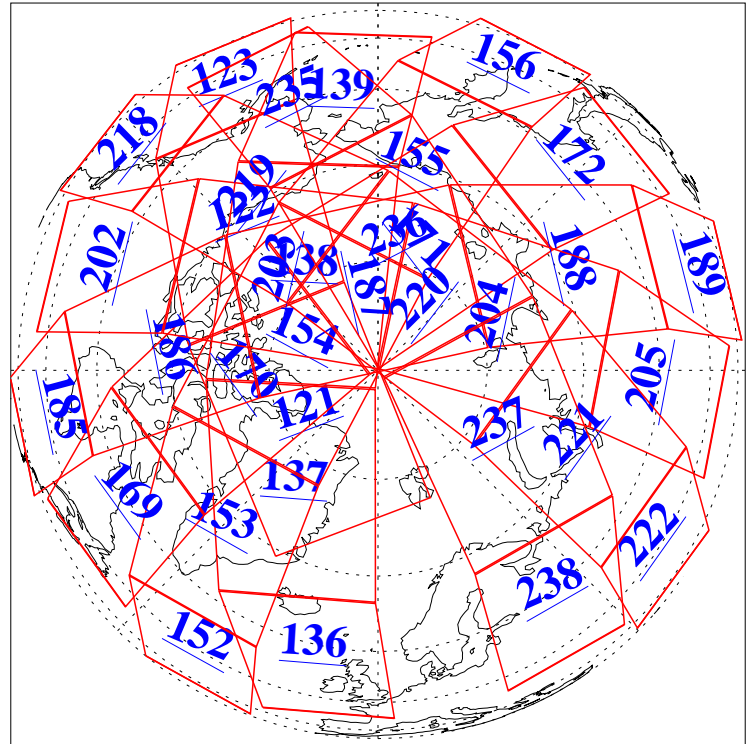

L1B Availability  
AMSU Granules: 240  
HSB Granules: 0  
AIRS Granules: 240

19 Sep 2004  
DoY 263  
Aqua Day 869  
Granules: 1 to 120

Granules: 121 to 240

Legend: AMSU Available, HSB Available, AIRS Available

L1B Availability  
AMSU Granules: 240  
HSB Granules: 0  
AIRS Granules: 240

19 Sep 2004  
DoY 263  
Aqua Day 869

Ascending Granules

Descending Granules

Legend: AMSU Available, HSB Available, AIRS Available

### Northern Hemisphere Granules