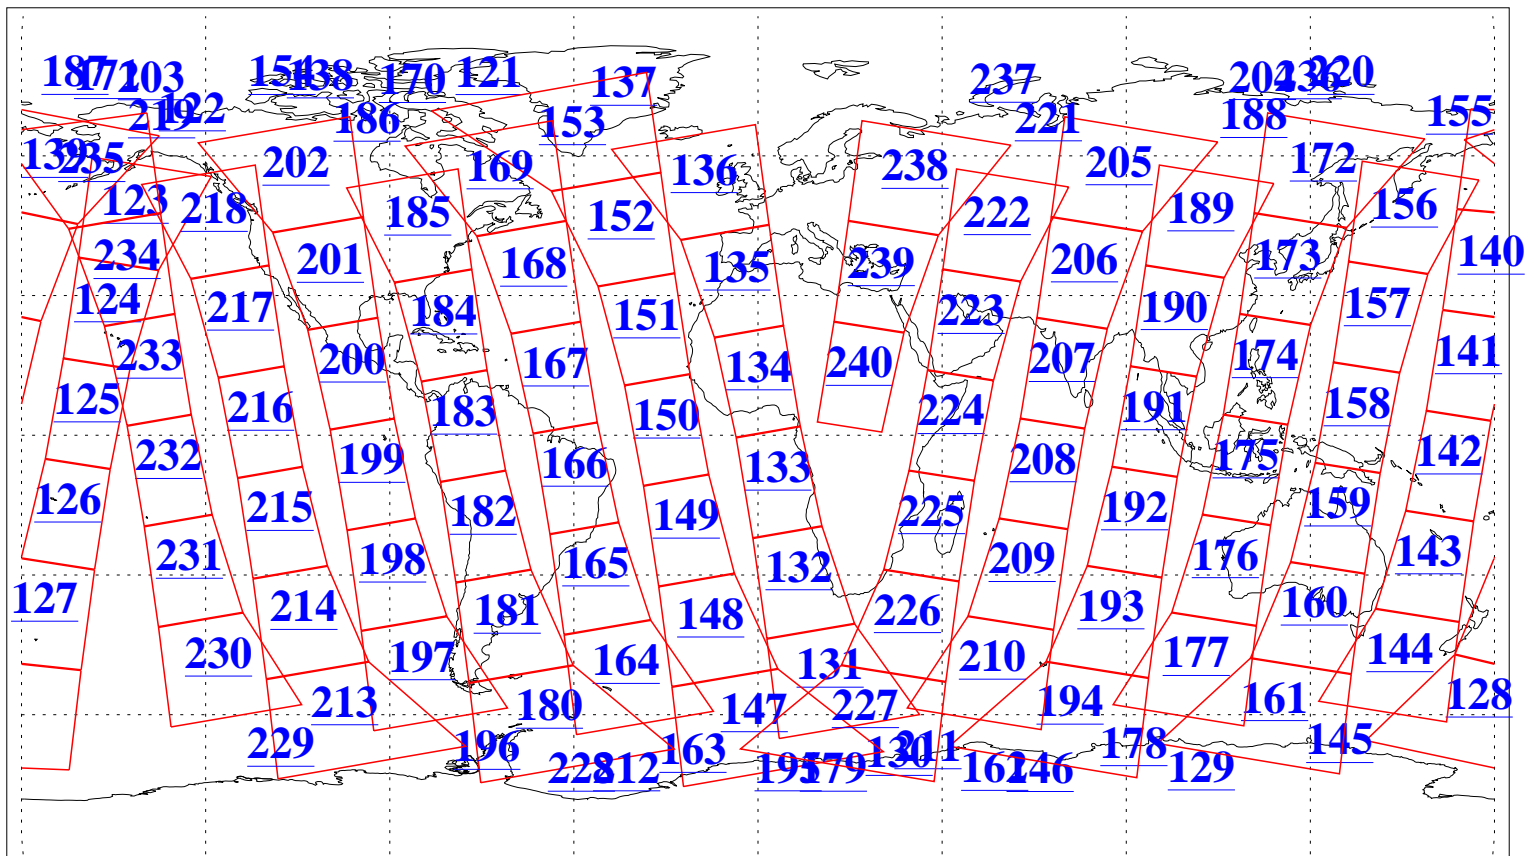

L1B Availability  
AMSU Granules: 240  
HSB Granules: 0  
AIRS Granules: 240

19 Sep 2004  
DoY 263  
Aqua Day 869  
Granules: 1 to 120

Granules: 121 to 240

Legend: AMSU Available, HSB Available, AIRS Available

L1B Availability  
AMSU Granules: 240  
HSB Granules: 0  
AIRS Granules: 240

19 Sep 2004  
DoY 263  
Aqua Day 869

Ascending Granules

Descending Granules

Legend: AMSU Available, HSB Available, AIRS Available