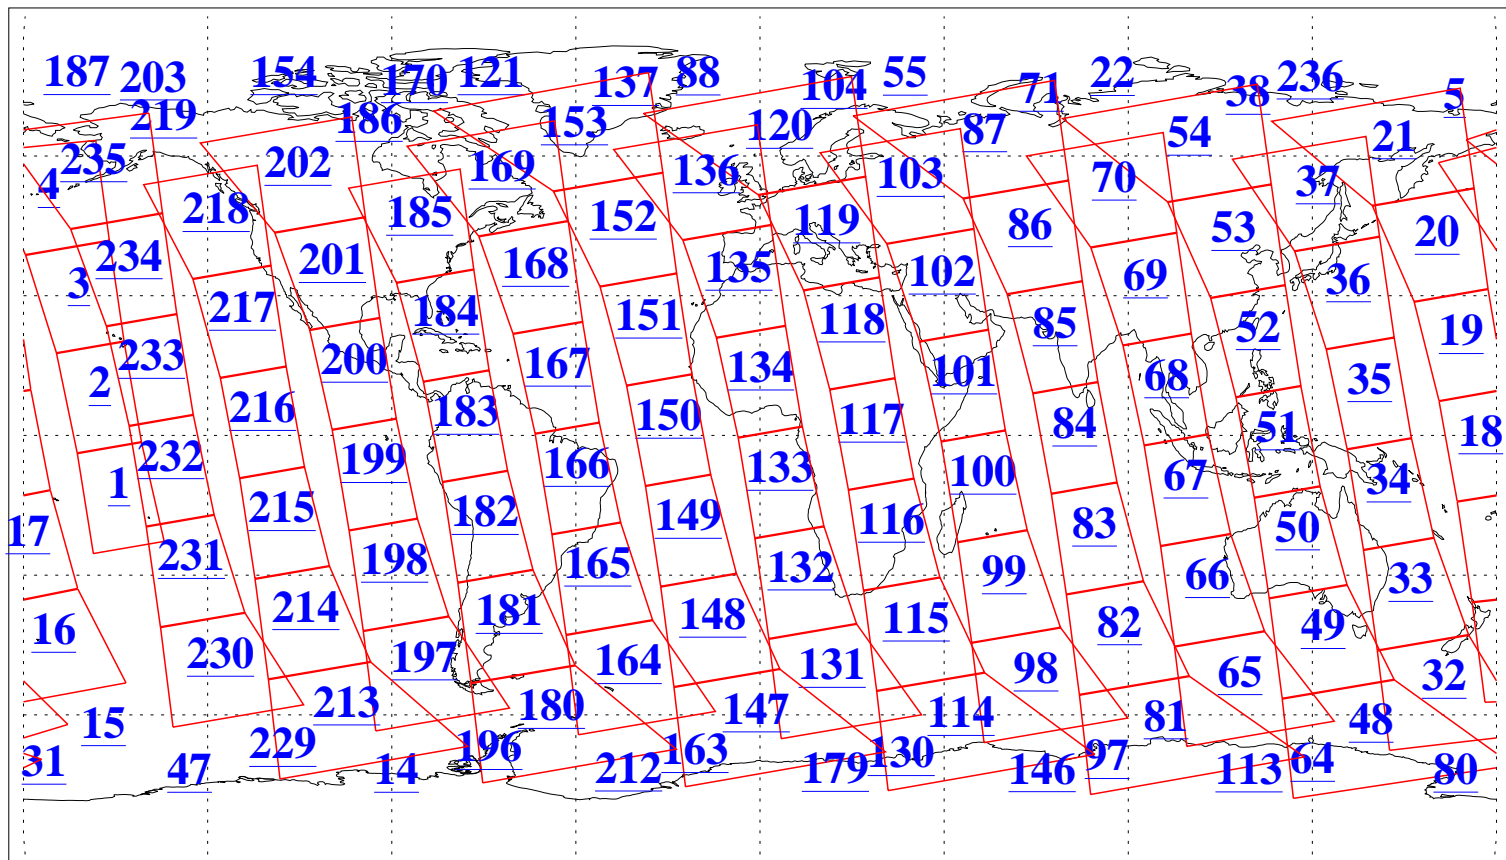

L1B Availability  
AMSU Granules: 240  
HSB Granules: 0  
AIRS Granules: 240

19 Sep 2004  
DoY 263  
Aqua Day 869  
Granules: 1 to 120

Granules: 121 to 240

Legend: AMSU Available, HSB Available, AIRS Available

L1B Availability  
AMSU Granules: 240  
HSB Granules: 0  
AIRS Granules: 240

19 Sep 2004  
DoY 263  
Aqua Day 869

Ascending Granules

Descending Granules

Legend: AMSU Available, HSB Available, AIRS Available

### Northern Hemisphere Granules