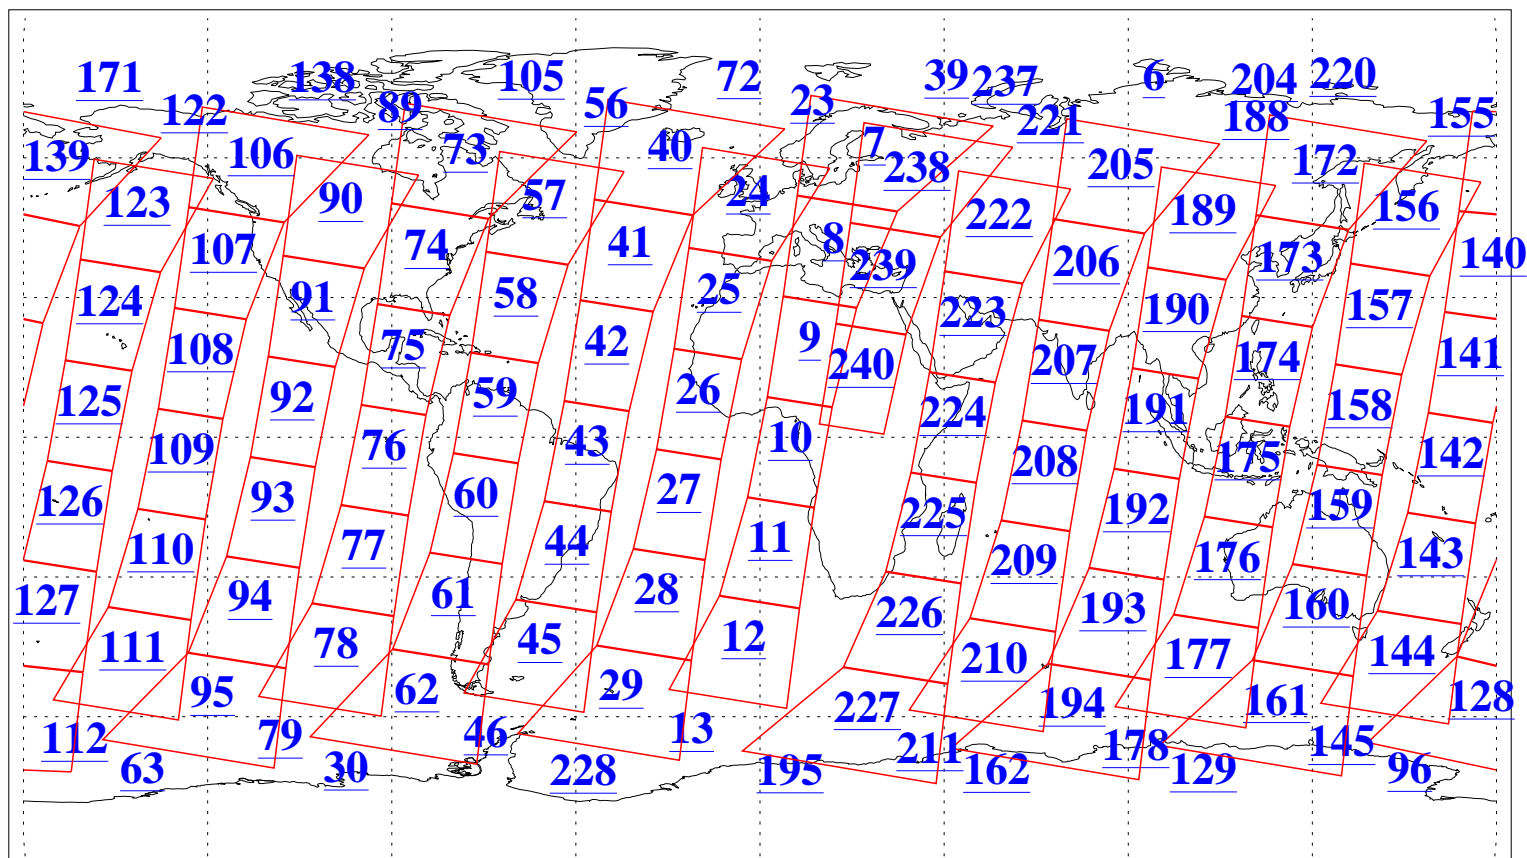

L1B Availability  
AMSU Granules: 240  
HSB Granules: 0  
AIRS Granules: 240

19 Sep 2004  
DoY 263  
Aqua Day 869  
Granules: 1 to 120

Granules: 121 to 240

Legend: AMSU Available, HSB Available, AIRS Available

L1B Availability  
AMSU Granules: 240  
HSB Granules: 0  
AIRS Granules: 240

19 Sep 2004  
DoY 263  
Aqua Day 869

Ascending Granules

Descending Granules

Legend: AMSU Available, HSB Available, AIRS Available