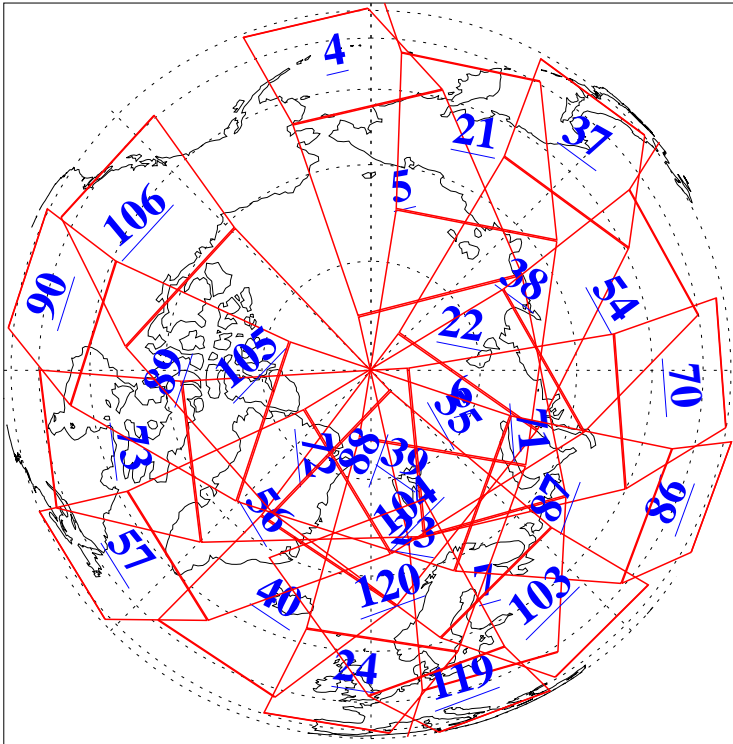

L1B Availability  
AMSU Granules: 240  
HSB Granules: 0  
AIRS Granules: 240

19 Sep 2004  
DoY 263  
Aqua Day 869  
Granules: 1 to 120

Granules: 121 to 240

Legend: AMSU Available, HSB Available, AIRS Available

L1B Availability  
AMSU Granules: 240  
HSB Granules: 0  
AIRS Granules: 240

19 Sep 2004  
DoY 263  
Aqua Day 869

Ascending Granules

Descending Granules

Legend: AMSU Available, HSB Available, AIRS Available

L1B Availability  
AMSU Granules: 240  
HSB Granules: 0  
AIRS Granules: 240

19 Sep 2004  
DoY 263  
Aqua Day 869

### Northern Hemisphere Granules