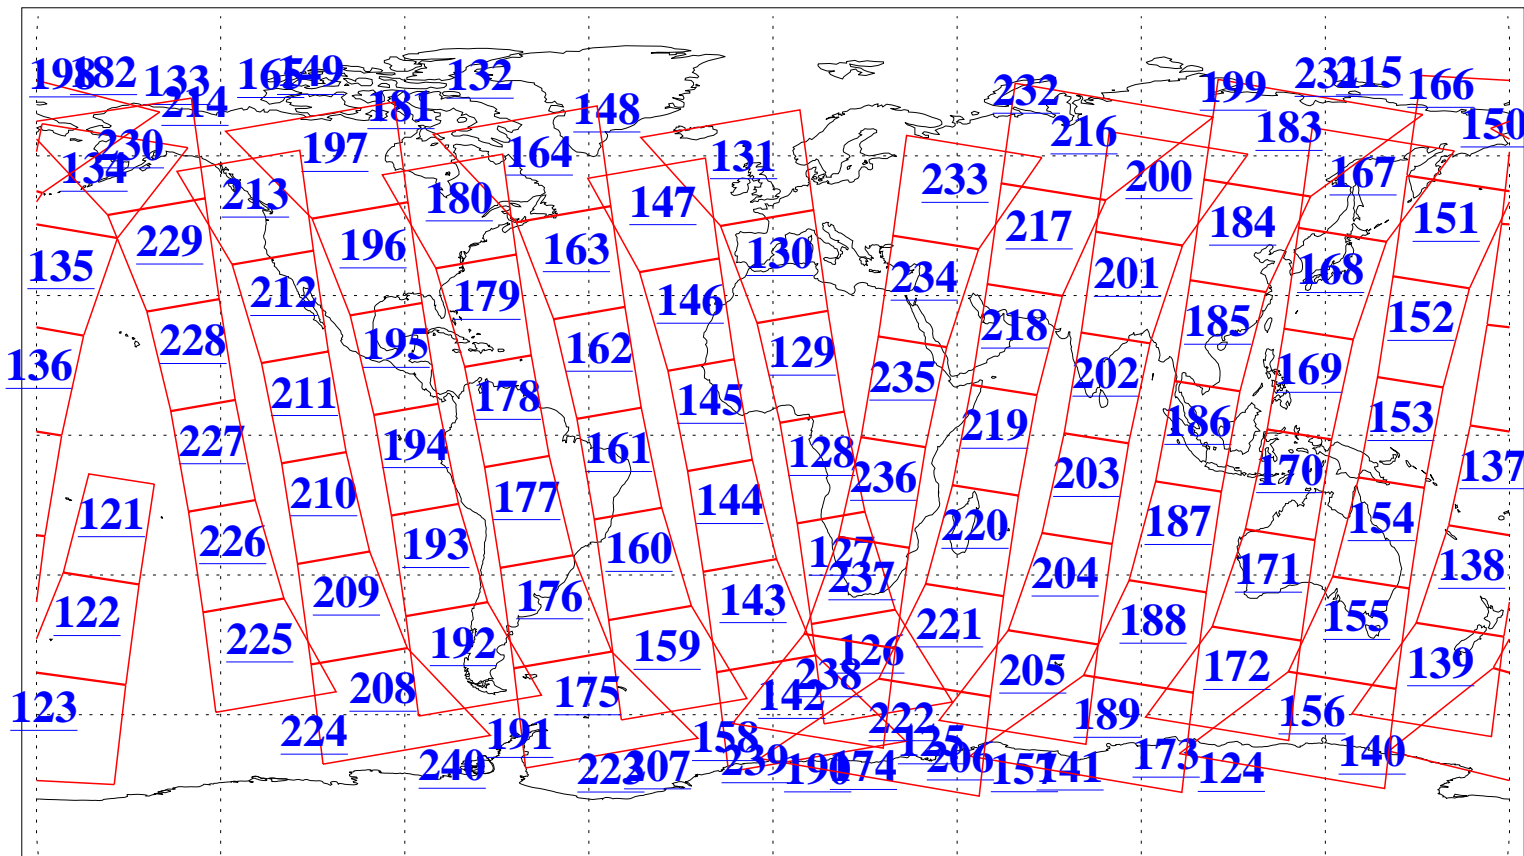

L1B Availability
AMSU Granules: 240
HSB Granules: 0
AIRS Granules: 240

16 Sep 2004
DoY 260
Aqua Day 866
Granules: 1 to 120

Granules: 121 to 240

Legend: AMSU Available, HSB Available, AIRS Available

L1B Availability
AMSU Granules: 240
HSB Granules: 0
AIRS Granules: 240

16 Sep 2004
DoY 260
Aqua Day 866

Ascending Granules

Descending Granules

Legend: AMSU Available, HSB Available, AIRS Available

L1B Availability
 AMSU Granules: 240
 HSB Granules: 0
 AIRS Granules: 240

16 Sep 2004
 DoY 260
 Aqua Day 866

Northern Hemisphere Granules

Southern Hemisphere Granules

Legend: AMSU Available, HSB Available, AIRS Available