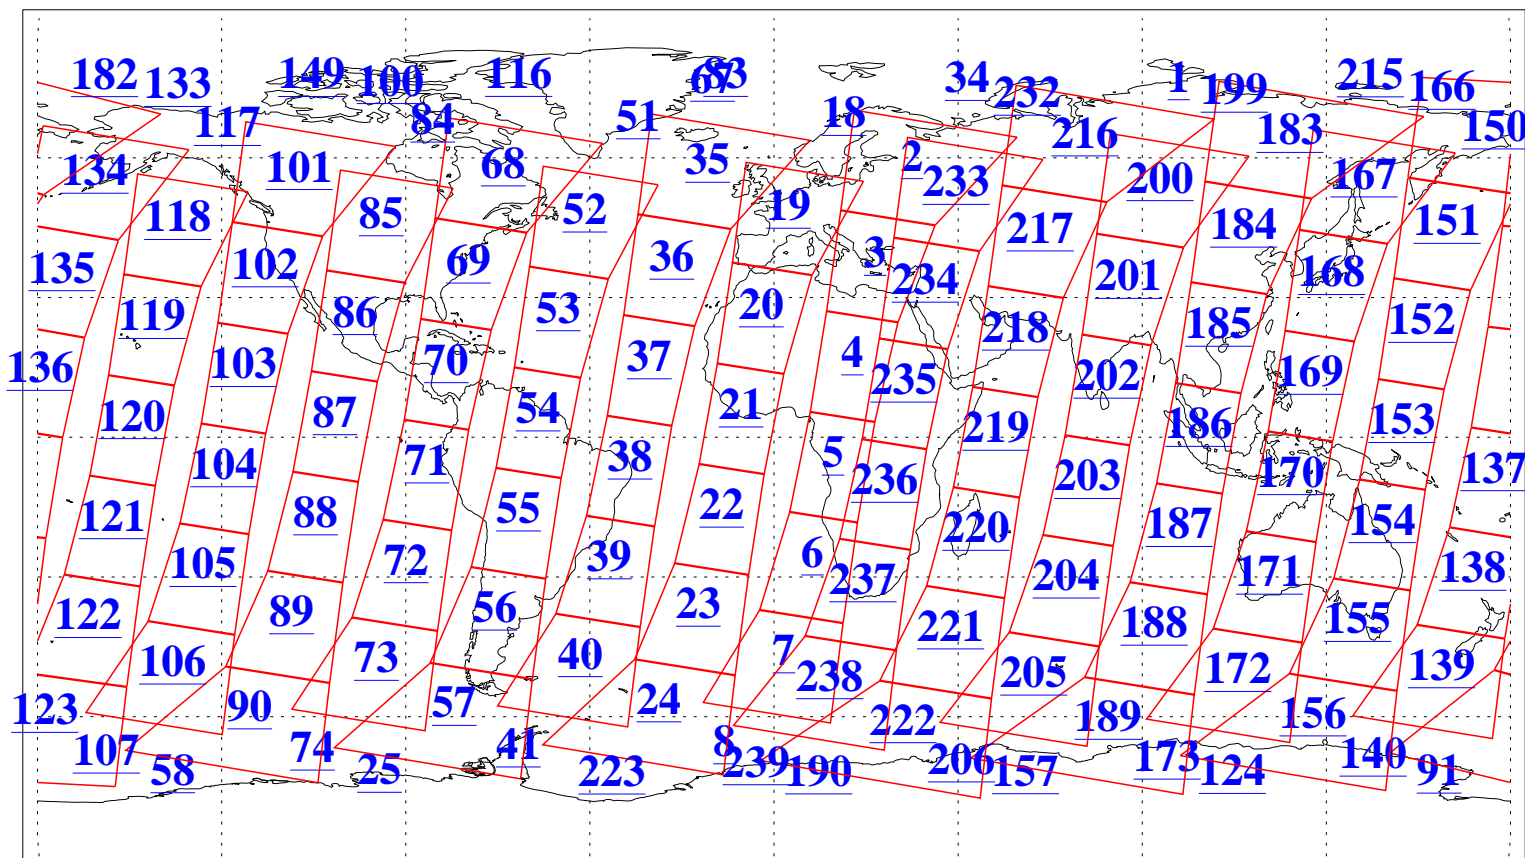

L1B Availability
AMSU Granules: 240
HSB Granules: 0
AIRS Granules: 240

16 Sep 2004
DoY 260
Aqua Day 866
Granules: 1 to 120

Granules: 121 to 240

Legend: AMSU Available, HSB Available, AIRS Available

L1B Availability
AMSU Granules: 240
HSB Granules: 0
AIRS Granules: 240

16 Sep 2004
DoY 260
Aqua Day 866

Ascending Granules

Descending Granules

Legend: AMSU Available, HSB Available, AIRS Available

L1B Availability
 AMSU Granules: 240
 HSB Granules: 0
 AIRS Granules: 240

16 Sep 2004
 DoY 260
 Aqua Day 866

Northern Hemisphere Granules

Southern Hemisphere Granules

Legend: AMSU Available, HSB Available, AIRS Available