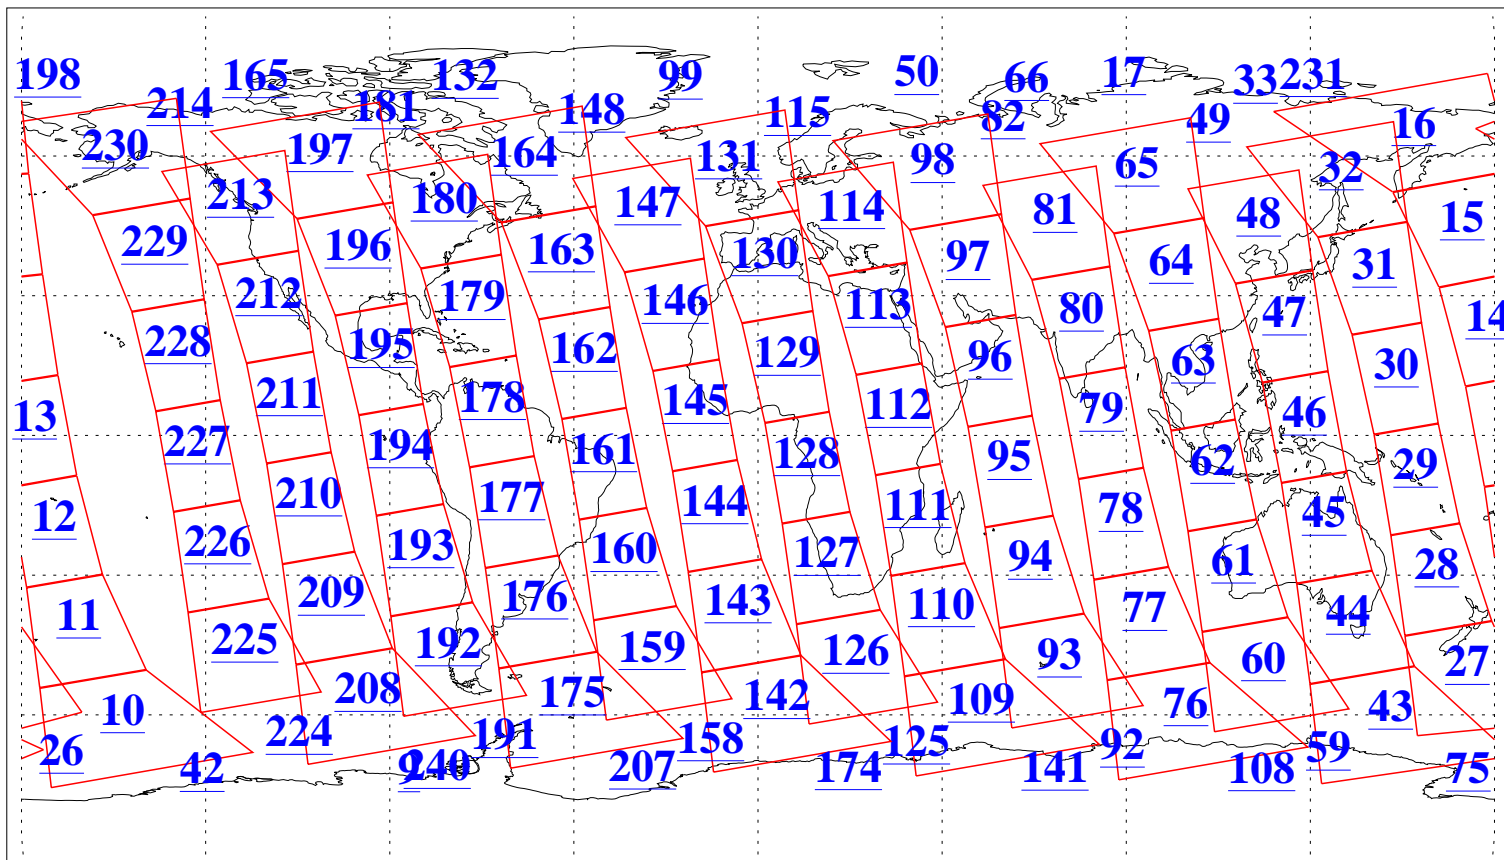

L1B Availability
AMSU Granules: 240
HSB Granules: 0
AIRS Granules: 240

16 Sep 2004
DoY 260
Aqua Day 866
Granules: 1 to 120

Granules: 121 to 240

Legend: AMSU Available, HSB Available, AIRS Available

L1B Availability
AMSU Granules: 240
HSB Granules: 0
AIRS Granules: 240

16 Sep 2004
DoY 260
Aqua Day 866

Ascending Granules

Descending Granules

Legend: AMSU Available, HSB Available, AIRS Available

L1B Availability
 AMSU Granules: 240
 HSB Granules: 0
 AIRS Granules: 240

16 Sep 2004
 DoY 260
 Aqua Day 866

Northern Hemisphere Granules

Southern Hemisphere Granules

Legend: AMSU Available, HSB Available, AIRS Available