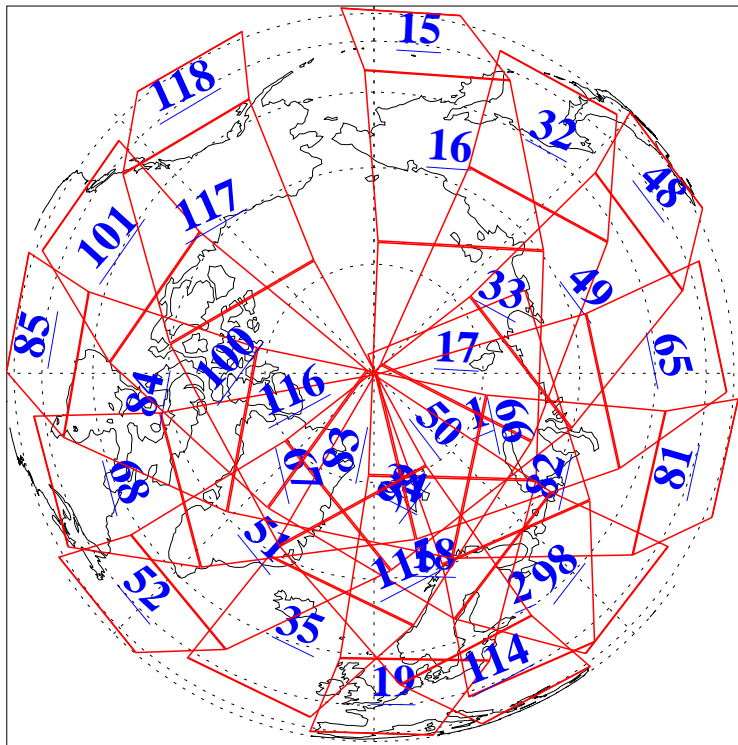

L1B Availability
AMSU Granules: 240
HSB Granules: 0
AIRS Granules: 240

16 Sep 2004
DoY 260
Aqua Day 866
Granules: 1 to 120

Granules: 121 to 240

Legend: AMSU Available, HSB Available, AIRS Available

L1B Availability
AMSU Granules: 240
HSB Granules: 0
AIRS Granules: 240

16 Sep 2004
DoY 260
Aqua Day 866

Ascending Granules

Descending Granules

Legend: AMSU Available, HSB Available, AIRS Available

L1B Availability
 AMSU Granules: 240
 HSB Granules: 0
 AIRS Granules: 240

16 Sep 2004
 DoY 260
 Aqua Day 866

Northern Hemisphere Granules

Southern Hemisphere Granules

Legend: AMSU Available, HSB Available, AIRS Available