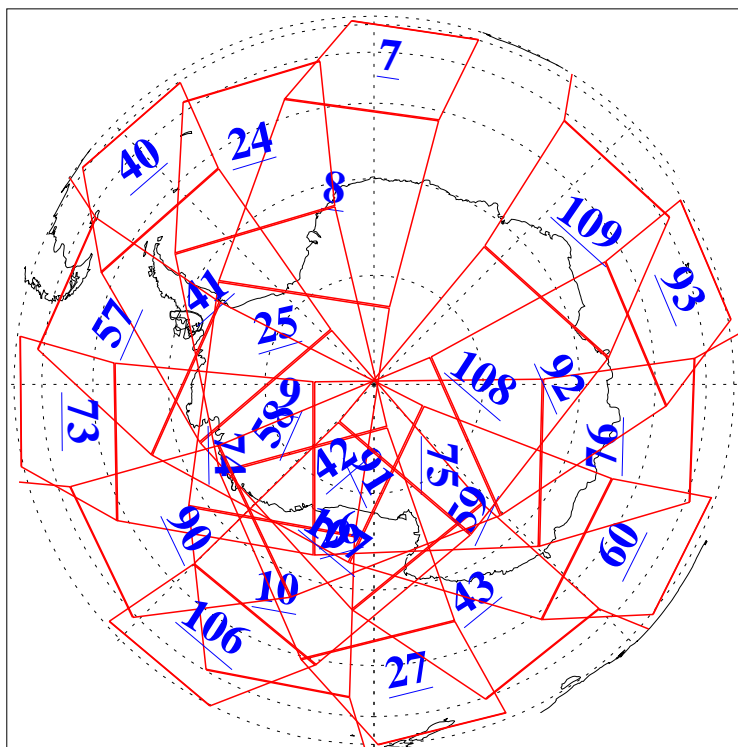

L1B Availability
AMSU Granules: 240
HSB Granules: 0
AIRS Granules: 240

16 Sep 2004
DoY 260
Aqua Day 866
Granules: 1 to 120

Granules: 121 to 240

Legend: AMSU Available, HSB Available, AIRS Available

L1B Availability
AMSU Granules: 240
HSB Granules: 0
AIRS Granules: 240

16 Sep 2004
DoY 260
Aqua Day 866

Ascending Granules

Descending Granules

Legend: AMSU Available, HSB Available, AIRS Available

L1B Availability
 AMSU Granules: 240
 HSB Granules: 0
 AIRS Granules: 240

16 Sep 2004
 DoY 260
 Aqua Day 866

Northern Hemisphere Granules

Southern Hemisphere Granules

Legend: AMSU Available, HSB Available, AIRS Available