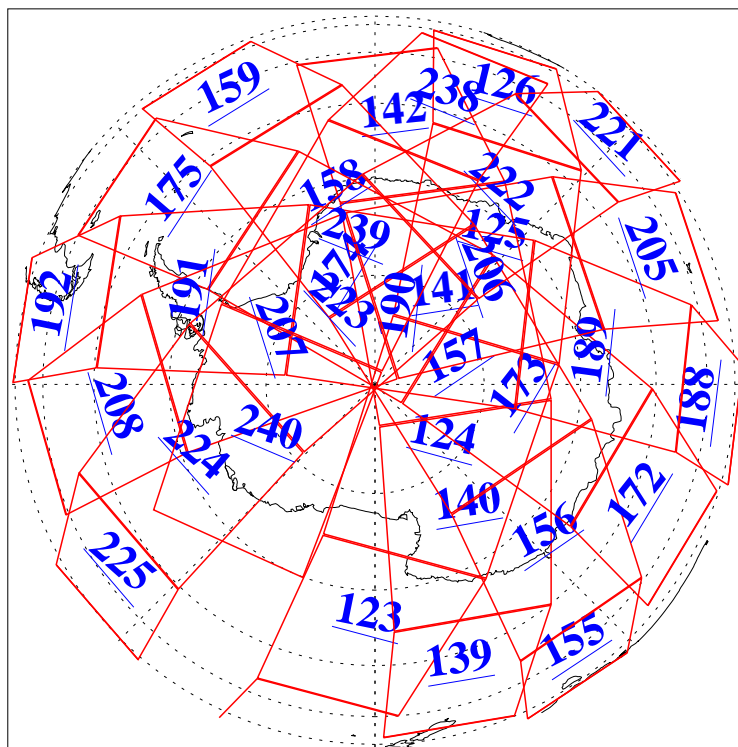

L1B Availability
AMSU Granules: 240
HSB Granules: 0
AIRS Granules: 240

16 Sep 2004
DoY 260
Aqua Day 866
Granules: 1 to 120

Granules: 121 to 240

Legend: AMSU Available, HSB Available, AIRS Available

L1B Availability
AMSU Granules: 240
HSB Granules: 0
AIRS Granules: 240

16 Sep 2004
DoY 260
Aqua Day 866

Ascending Granules

Descending Granules

Legend: AMSU Available, HSB Available, AIRS Available

L1B Availability
 AMSU Granules: 240
 HSB Granules: 0
 AIRS Granules: 240

16 Sep 2004
 DoY 260
 Aqua Day 866

Northern Hemisphere Granules

Southern Hemisphere Granules

Legend: AMSU Available, HSB Available, AIRS Available