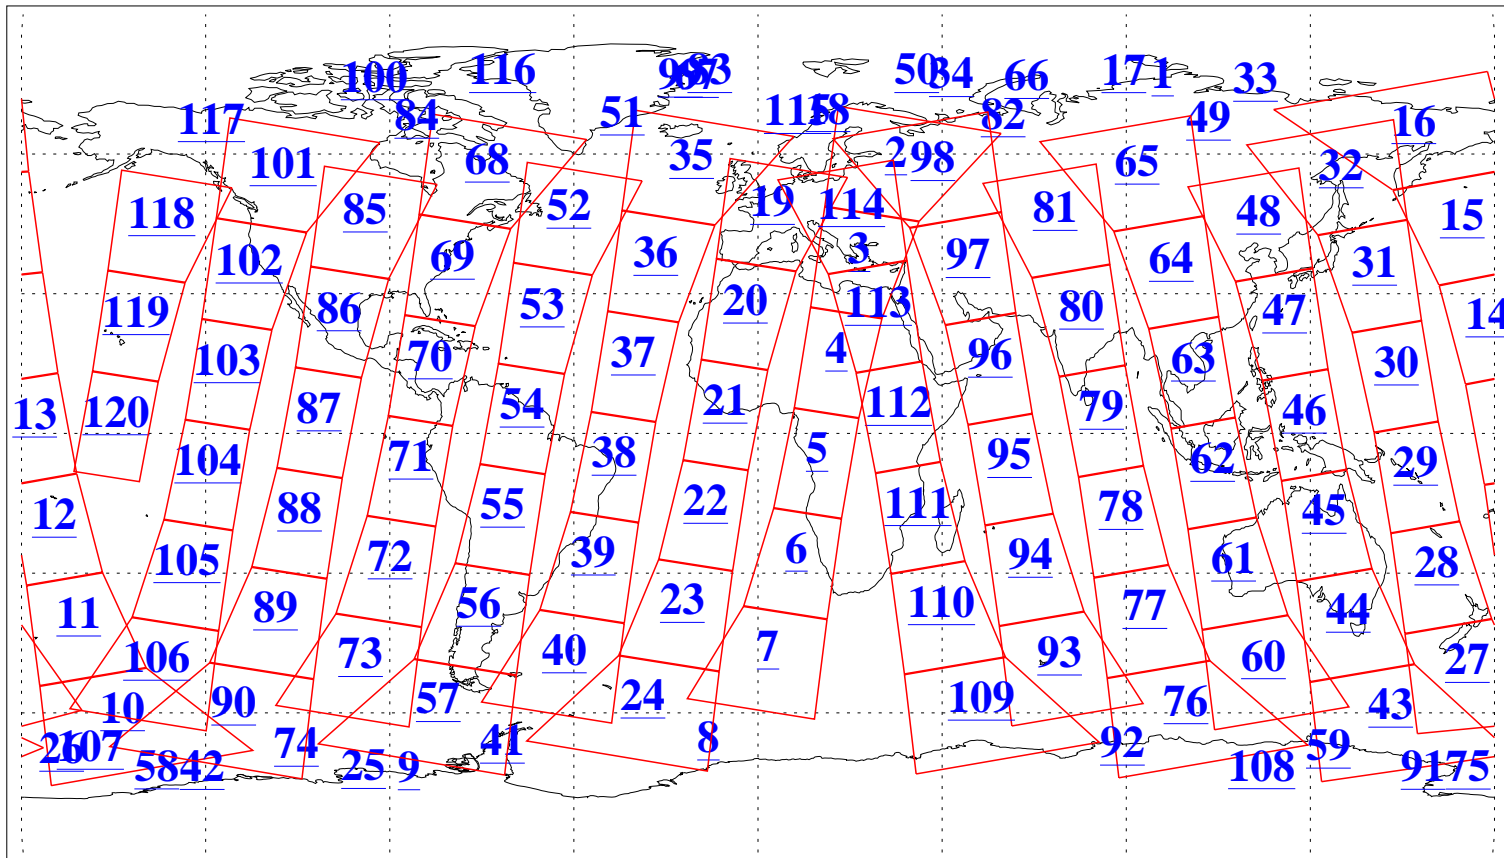

L1B Availability
AMSU Granules: 240
HSB Granules: 0
AIRS Granules: 240

16 Sep 2004
DoY 260
Aqua Day 866
Granules: 1 to 120

Granules: 121 to 240

Legend: AMSU Available, HSB Available, AIRS Available

L1B Availability
AMSU Granules: 240
HSB Granules: 0
AIRS Granules: 240

16 Sep 2004
DoY 260
Aqua Day 866

Ascending Granules

Descending Granules

Legend: AMSU Available, HSB Available, AIRS Available

L1B Availability
 AMSU Granules: 240
 HSB Granules: 0
 AIRS Granules: 240

16 Sep 2004
 DoY 260
 Aqua Day 866

Northern Hemisphere Granules

Southern Hemisphere Granules

Legend: AMSU Available, HSB Available, AIRS Available