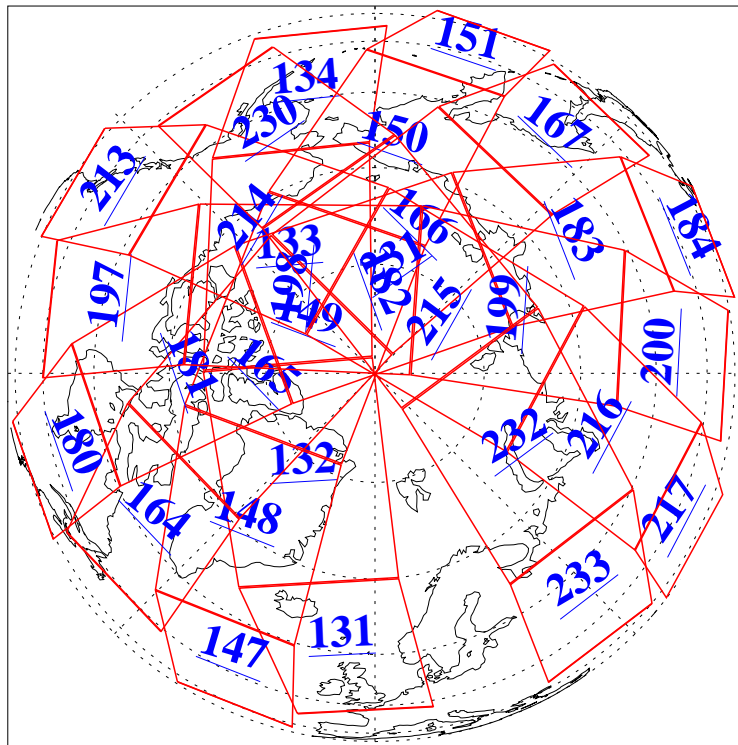

L1B Availability
AMSU Granules: 240
HSB Granules: 0
AIRS Granules: 240

16 Sep 2004
DoY 260
Aqua Day 866
Granules: 1 to 120

Granules: 121 to 240

Legend: AMSU Available, HSB Available, AIRS Available

L1B Availability
AMSU Granules: 240
HSB Granules: 0
AIRS Granules: 240

16 Sep 2004
DoY 260
Aqua Day 866

Ascending Granules

Descending Granules

Legend: AMSU Available, HSB Available, AIRS Available

L1B Availability
 AMSU Granules: 240
 HSB Granules: 0
 AIRS Granules: 240

16 Sep 2004
 DoY 260
 Aqua Day 866

Northern Hemisphere Granules

Southern Hemisphere Granules

Legend: AMSU Available, HSB Available, AIRS Available