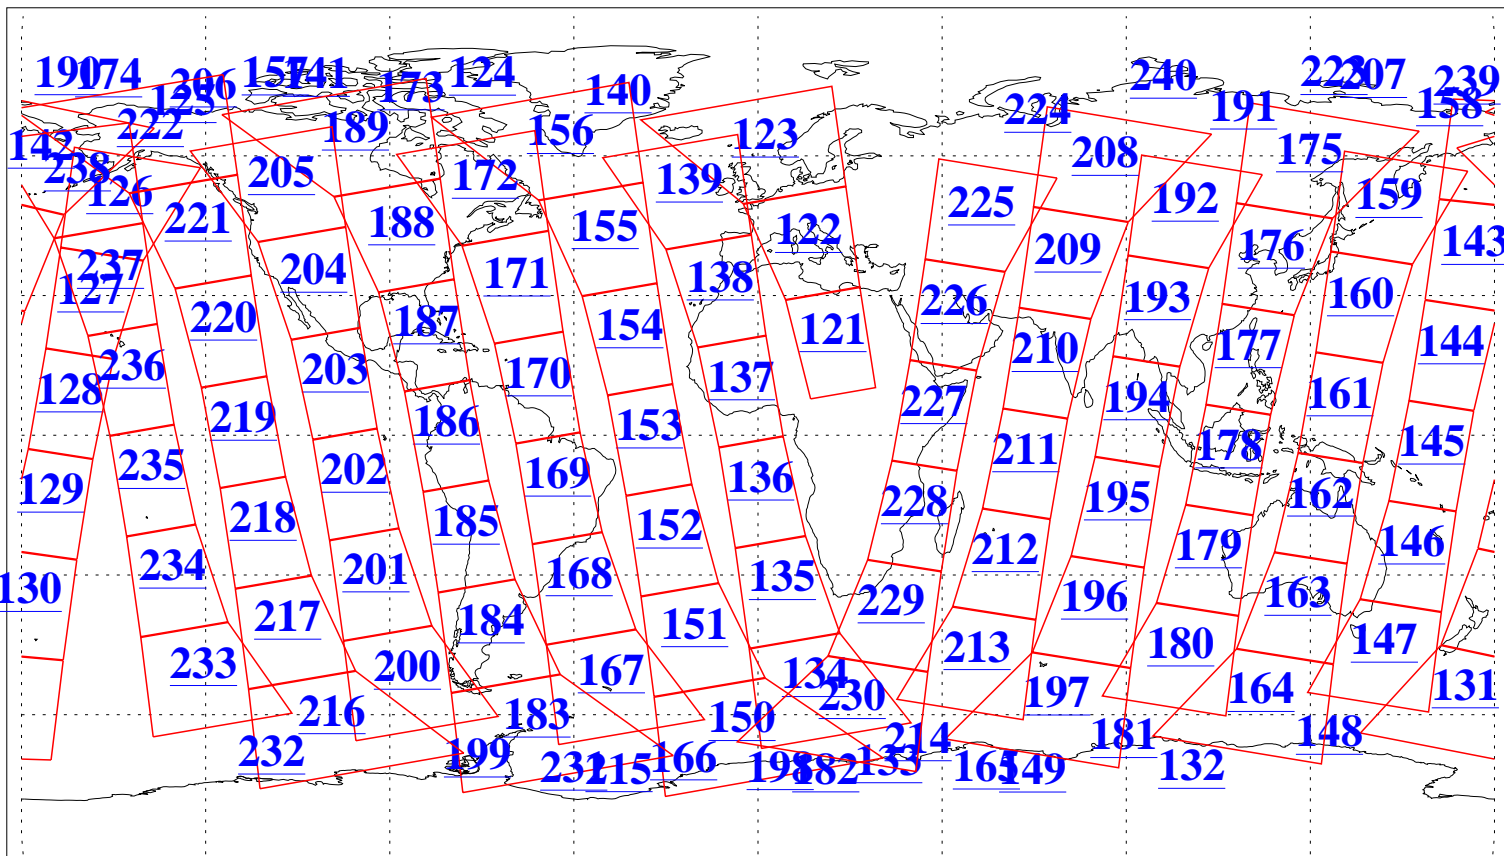

L1B Availability  
AMSU Granules: 240  
HSB Granules: 0  
AIRS Granules: 240

8 Sep 2004  
DoY 252  
Aqua Day 858  
Granules: 1 to 120

Granules: 121 to 240

Legend: AMSU Available, HSB Available, AIRS Available

L1B Availability  
AMSU Granules: 240  
HSB Granules: 0  
AIRS Granules: 240

8 Sep 2004  
DoY 252  
Aqua Day 858

Ascending Granules

Descending Granules

Legend: AMSU Available, HSB Available, AIRS Available