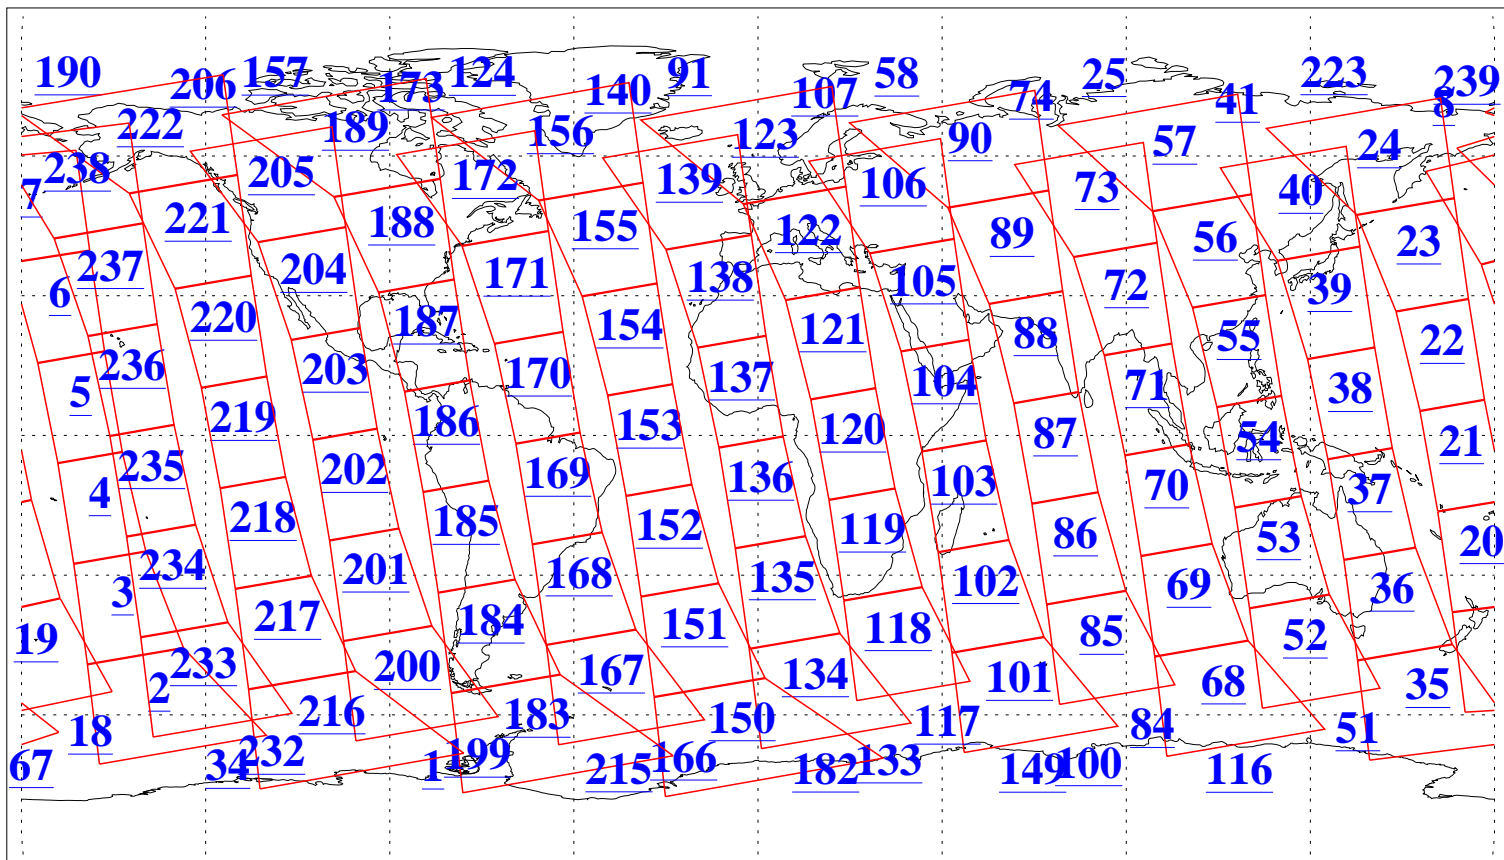

L1B Availability  
AMSU Granules: 240  
HSB Granules: 0  
AIRS Granules: 240

8 Sep 2004  
DoY 252  
Aqua Day 858  
Granules: 1 to 120

Granules: 121 to 240

Legend: AMSU Available, HSB Available, AIRS Available

L1B Availability  
AMSU Granules: 240  
HSB Granules: 0  
AIRS Granules: 240

8 Sep 2004  
DoY 252  
Aqua Day 858

Ascending Granules

Descending Granules

Legend: AMSU Available, HSB Available, AIRS Available