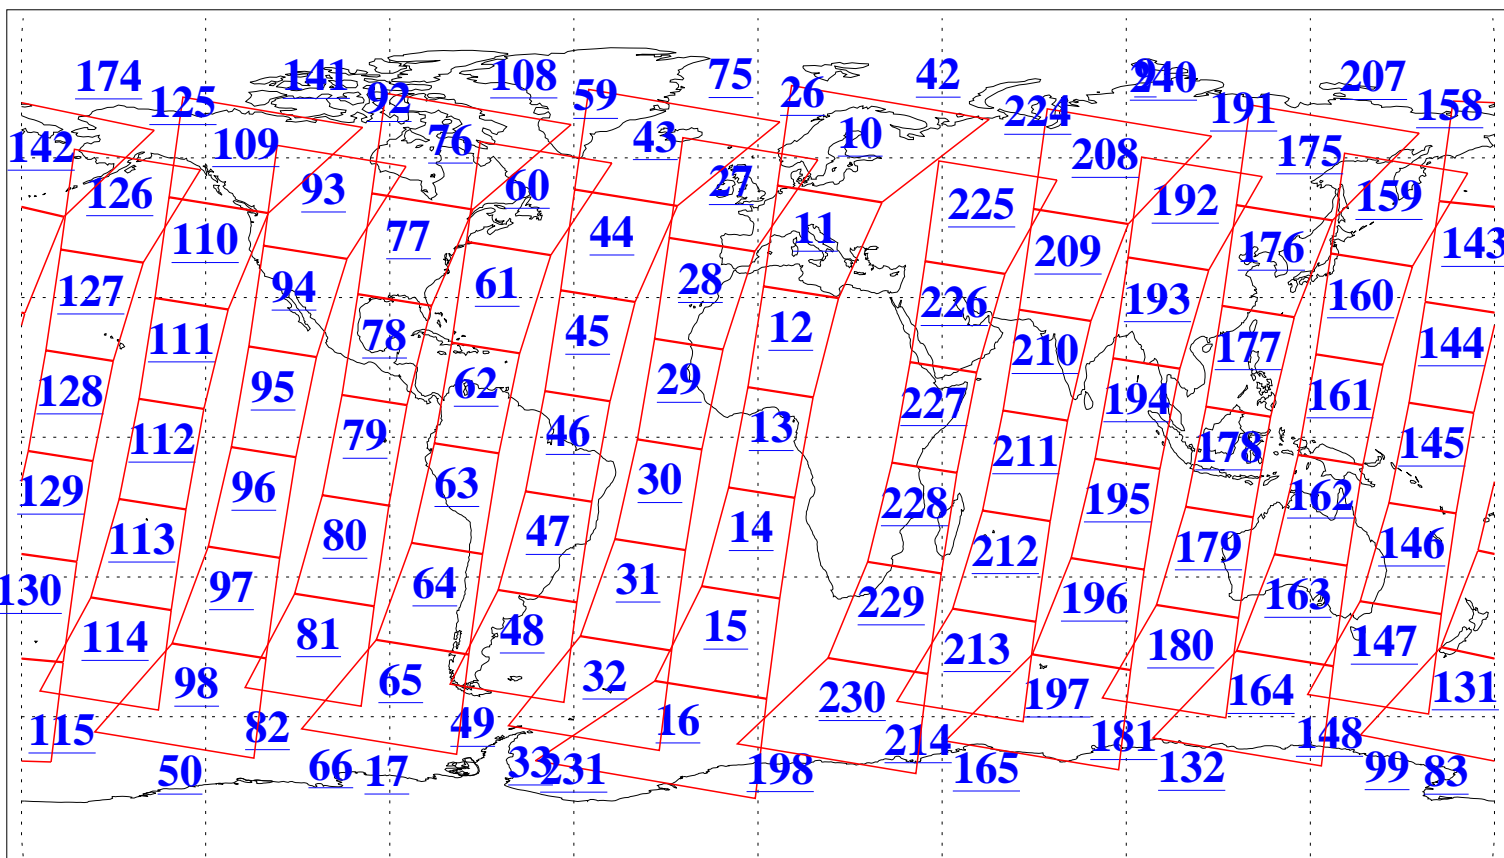

L1B Availability  
AMSU Granules: 240  
HSB Granules: 0  
AIRS Granules: 240

8 Sep 2004  
DoY 252  
Aqua Day 858  
Granules: 1 to 120

Granules: 121 to 240

Legend: AMSU Available, HSB Available, AIRS Available

L1B Availability  
AMSU Granules: 240  
HSB Granules: 0  
AIRS Granules: 240

8 Sep 2004  
DoY 252  
Aqua Day 858

Ascending Granules

Descending Granules

Legend: AMSU Available, HSB Available, AIRS Available