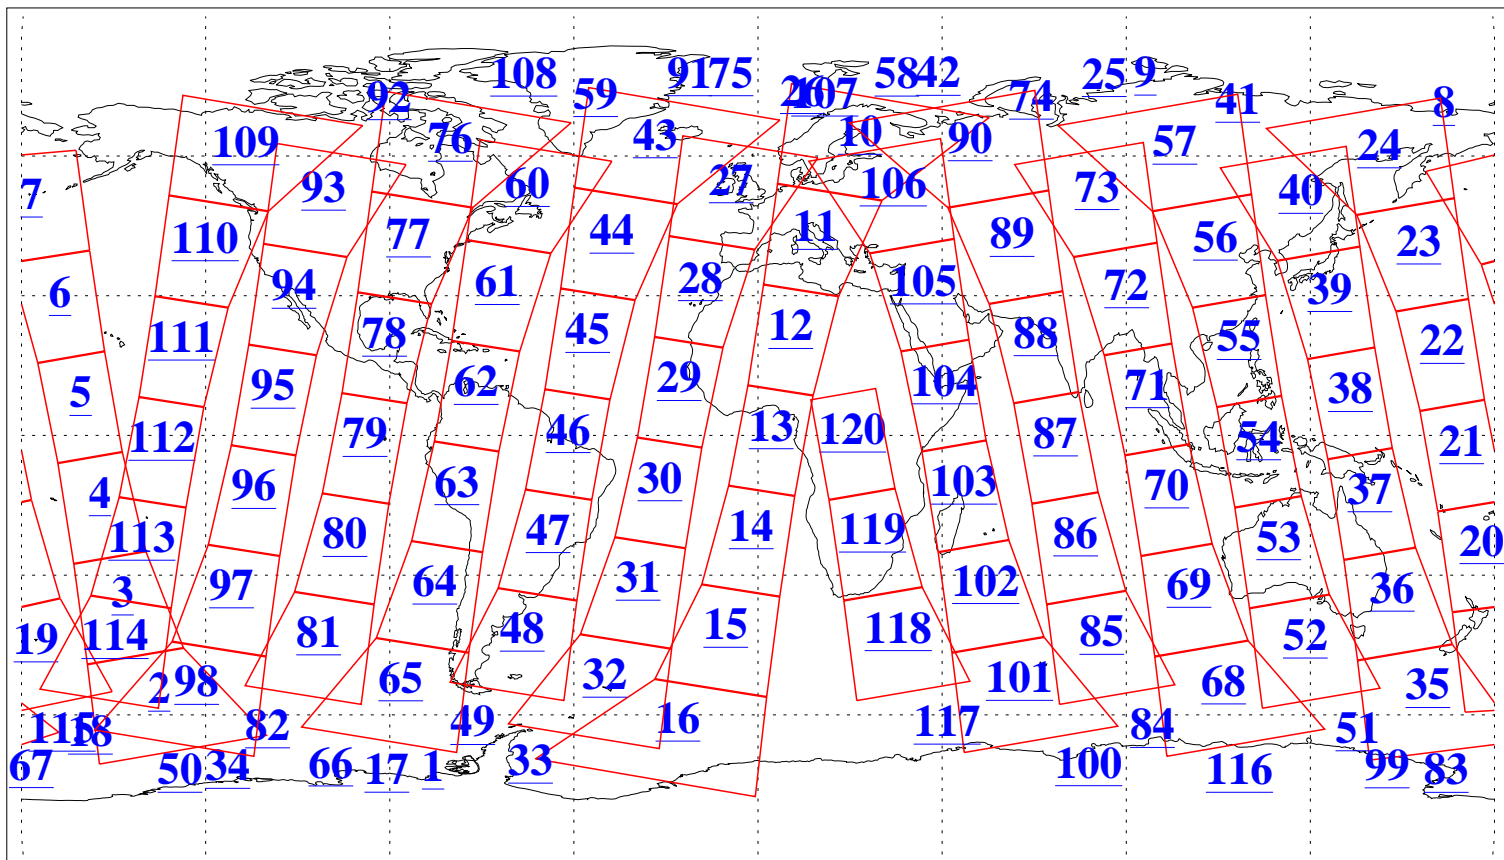

L1B Availability  
AMSU Granules: 240  
HSB Granules: 0  
AIRS Granules: 240

8 Sep 2004  
DoY 252  
Aqua Day 858  
Granules: 1 to 120

Granules: 121 to 240

Legend: AMSU Available, HSB Available, AIRS Available

L1B Availability  
AMSU Granules: 240  
HSB Granules: 0  
AIRS Granules: 240

8 Sep 2004  
DoY 252  
Aqua Day 858

Ascending Granules

Descending Granules

Legend: AMSU Available, HSB Available, AIRS Available