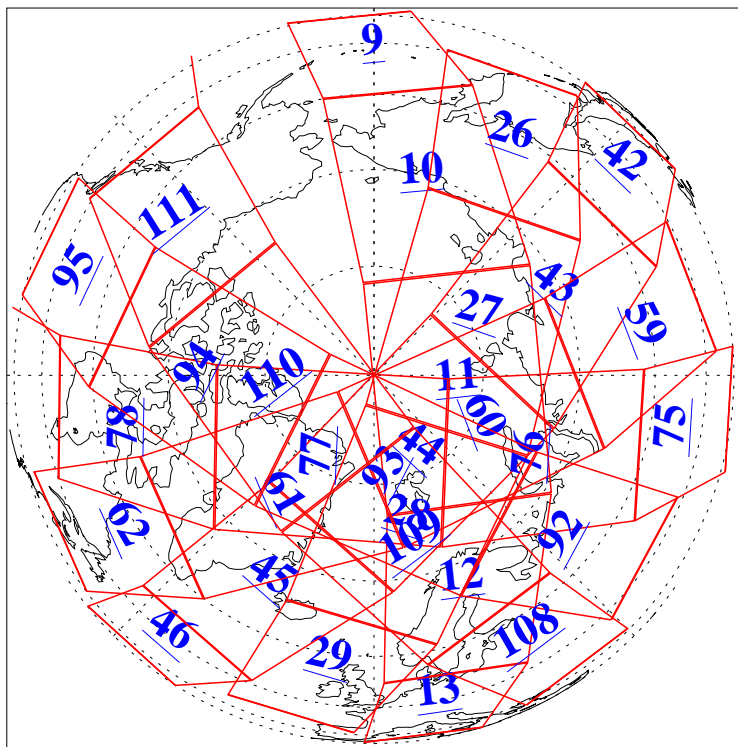

L1B Availability  
AMSU Granules: 240  
HSB Granules: 0  
AIRS Granules: 240

6 Sep 2004  
DoY 250  
Aqua Day 856  
Granules: 1 to 120

Granules: 121 to 240

Legend: AMSU Available, HSB Available, AIRS Available

L1B Availability  
AMSU Granules: 240  
HSB Granules: 0  
AIRS Granules: 240

6 Sep 2004  
DoY 250  
Aqua Day 856

Ascending Granules

Descending Granules

Legend: AMSU Available, HSB Available, AIRS Available

L1B Availability  
 AMSU Granules: 240  
 HSB Granules: 0  
 AIRS Granules: 240

6 Sep 2004  
 DoY 250  
 Aqua Day 856

Northern Hemisphere Granules

Southern Hemisphere Granules

Legend: AMSU Available, HSB Available, AIRS Available