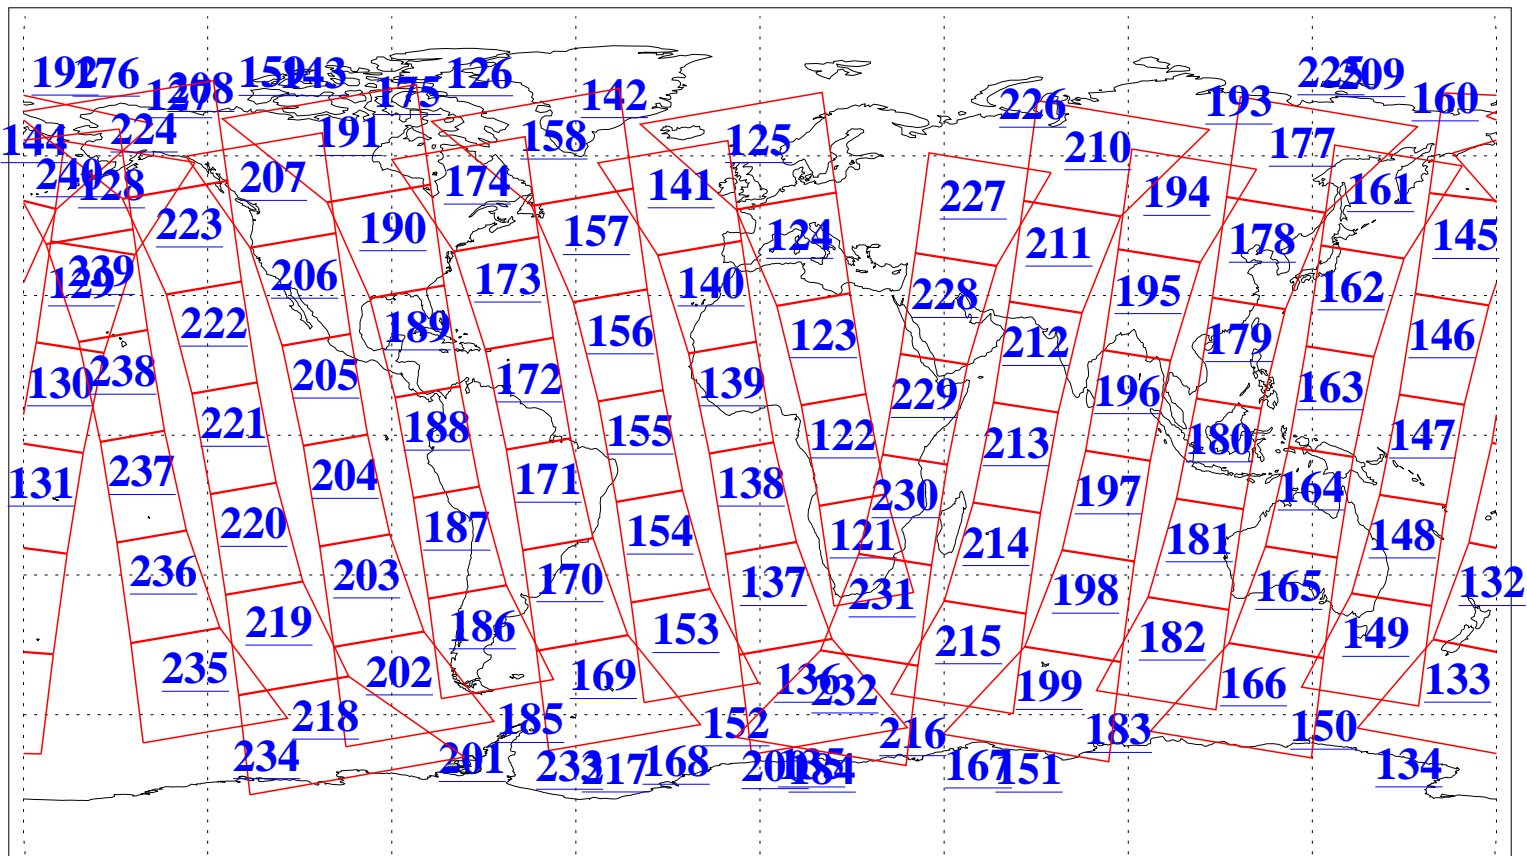

L1B Availability  
AMSU Granules: 240  
HSB Granules: 0  
AIRS Granules: 240

6 Sep 2004  
DoY 250  
Aqua Day 856  
Granules: 1 to 120

Granules: 121 to 240

Legend: AMSU Available, HSB Available, AIRS Available

L1B Availability  
AMSU Granules: 240  
HSB Granules: 0  
AIRS Granules: 240

6 Sep 2004  
DoY 250  
Aqua Day 856

Ascending Granules

Descending Granules

Legend: AMSU Available, HSB Available, AIRS Available

L1B Availability  
 AMSU Granules: 240  
 HSB Granules: 0  
 AIRS Granules: 240

6 Sep 2004  
 DoY 250  
 Aqua Day 856

Northern Hemisphere Granules

Southern Hemisphere Granules

Legend: AMSU Available, HSB Available, AIRS Available