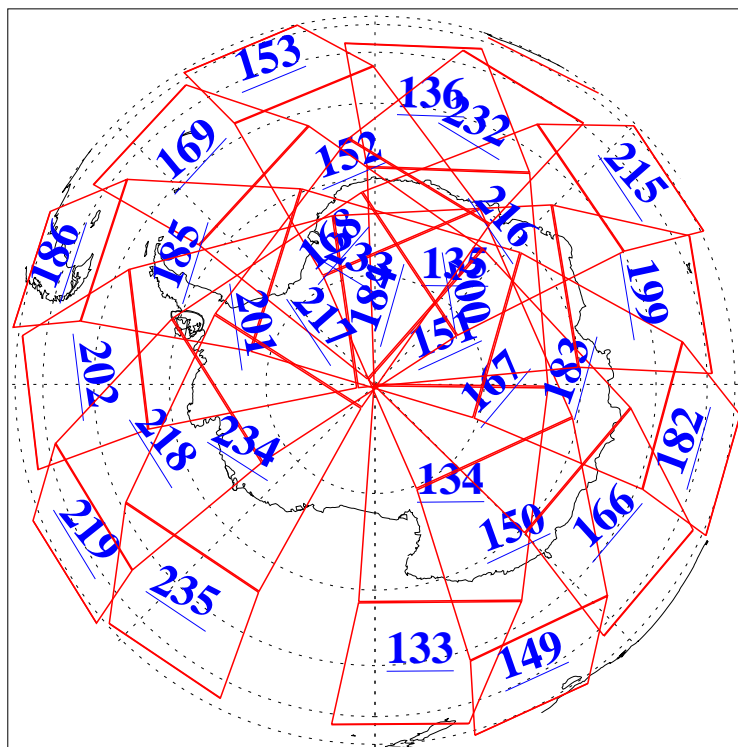

L1B Availability  
AMSU Granules: 240  
HSB Granules: 0  
AIRS Granules: 240

6 Sep 2004  
DoY 250  
Aqua Day 856  
Granules: 1 to 120

Granules: 121 to 240

Legend: AMSU Available, HSB Available, AIRS Available

L1B Availability  
AMSU Granules: 240  
HSB Granules: 0  
AIRS Granules: 240

6 Sep 2004  
DoY 250  
Aqua Day 856

Ascending Granules

Descending Granules

Legend: AMSU Available, HSB Available, AIRS Available

L1B Availability  
 AMSU Granules: 240  
 HSB Granules: 0  
 AIRS Granules: 240

6 Sep 2004  
 DoY 250  
 Aqua Day 856

Northern Hemisphere Granules

Southern Hemisphere Granules

Legend: AMSU Available, HSB Available, AIRS Available