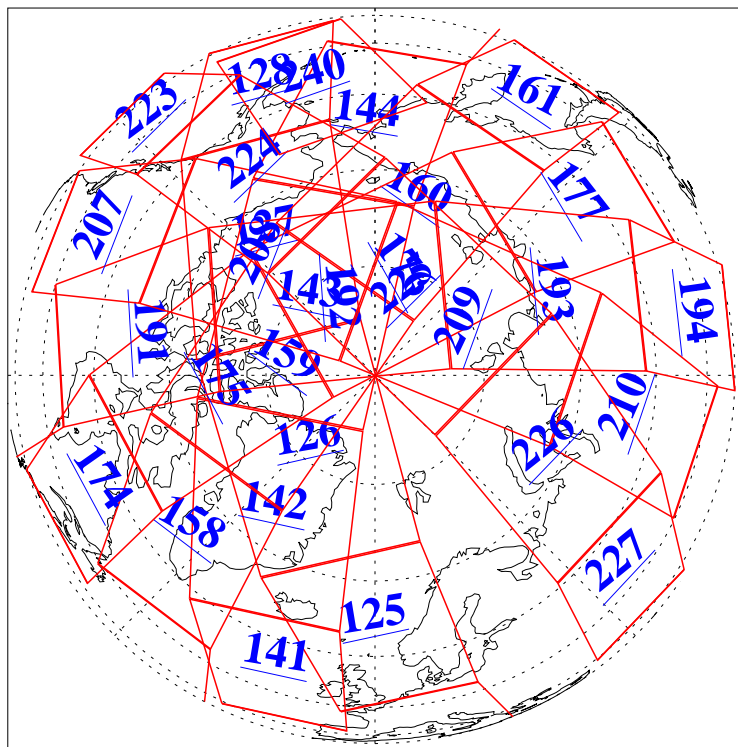

L1B Availability  
AMSU Granules: 240  
HSB Granules: 0  
AIRS Granules: 240

6 Sep 2004  
DoY 250  
Aqua Day 856  
Granules: 1 to 120

Granules: 121 to 240

Legend: AMSU Available, HSB Available, AIRS Available

L1B Availability  
AMSU Granules: 240  
HSB Granules: 0  
AIRS Granules: 240

6 Sep 2004  
DoY 250  
Aqua Day 856

Ascending Granules

Descending Granules

Legend: AMSU Available, HSB Available, AIRS Available

L1B Availability  
 AMSU Granules: 240  
 HSB Granules: 0  
 AIRS Granules: 240

6 Sep 2004  
 DoY 250  
 Aqua Day 856

Northern Hemisphere Granules

Southern Hemisphere Granules

Legend: AMSU Available, HSB Available, AIRS Available