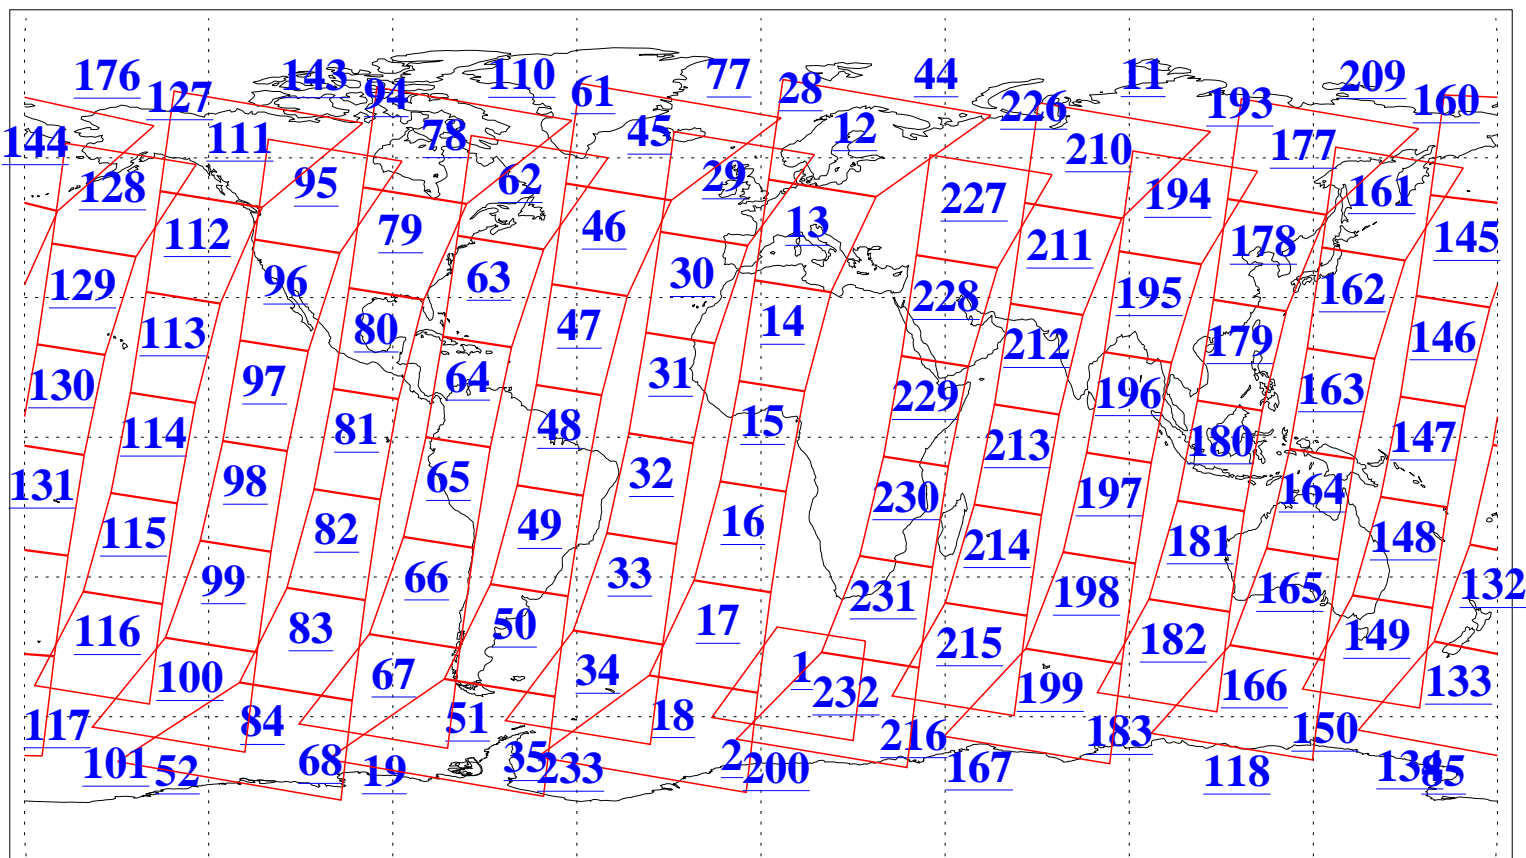

L1B Availability  
AMSU Granules: 240  
HSB Granules: 0  
AIRS Granules: 240

6 Sep 2004  
DoY 250  
Aqua Day 856  
Granules: 1 to 120

Granules: 121 to 240

Legend: AMSU Available, HSB Available, AIRS Available

L1B Availability  
AMSU Granules: 240  
HSB Granules: 0  
AIRS Granules: 240

6 Sep 2004  
DoY 250  
Aqua Day 856

Ascending Granules

Descending Granules

Legend: AMSU Available, HSB Available, AIRS Available

L1B Availability  
 AMSU Granules: 240  
 HSB Granules: 0  
 AIRS Granules: 240

6 Sep 2004  
 DoY 250  
 Aqua Day 856

Northern Hemisphere Granules

Southern Hemisphere Granules

Legend: AMSU Available, HSB Available, AIRS Available