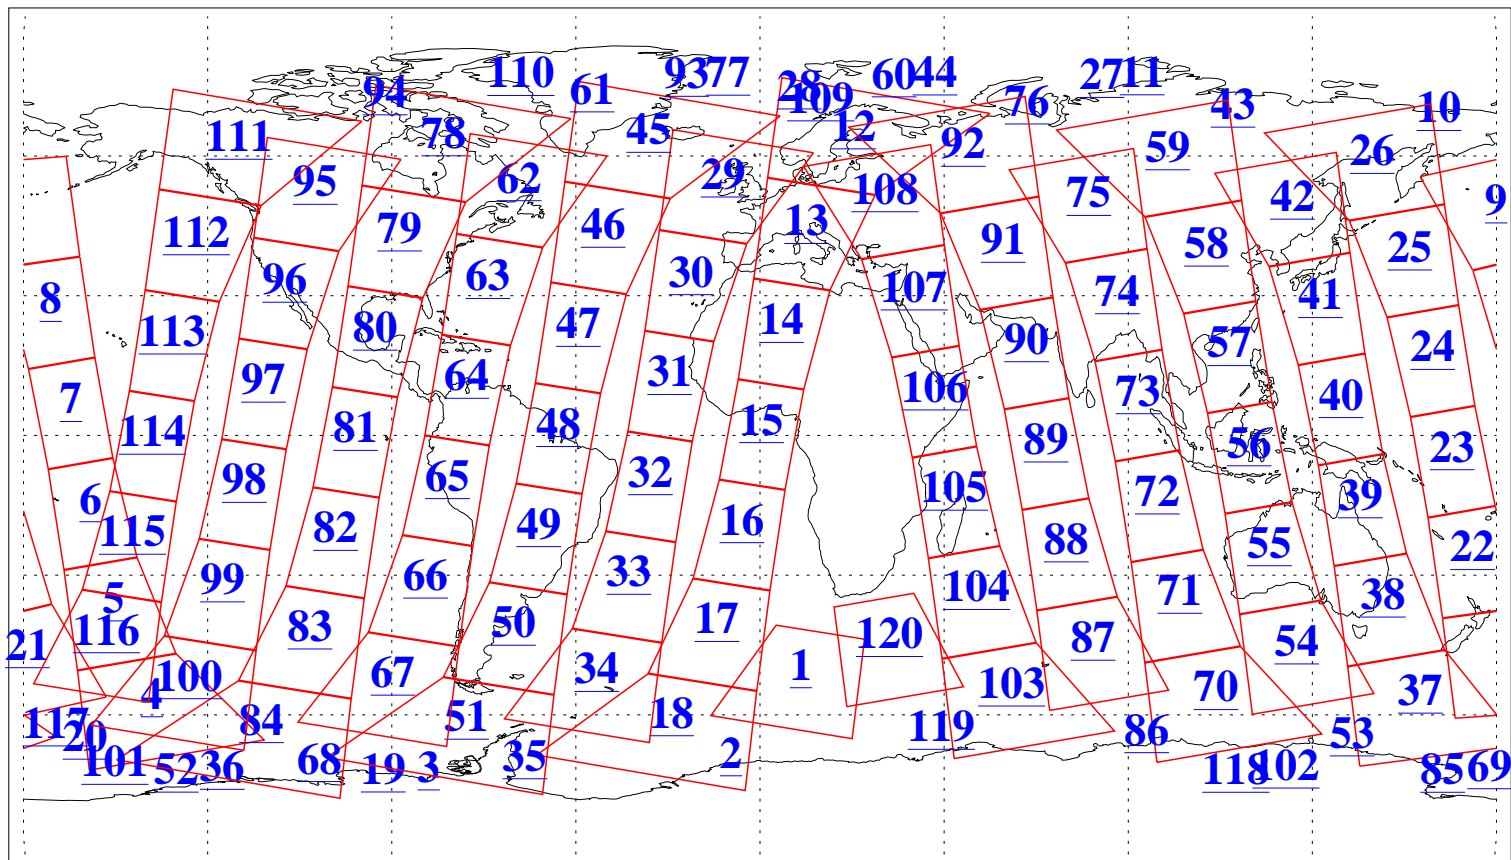

L1B Availability  
AMSU Granules: 240  
HSB Granules: 0  
AIRS Granules: 240

6 Sep 2004  
DoY 250  
Aqua Day 856  
Granules: 1 to 120

Granules: 121 to 240

Legend: AMSU Available, HSB Available, AIRS Available

L1B Availability  
AMSU Granules: 240  
HSB Granules: 0  
AIRS Granules: 240

6 Sep 2004  
DoY 250  
Aqua Day 856

Ascending Granules

Descending Granules

Legend: AMSU Available, HSB Available, AIRS Available

L1B Availability  
 AMSU Granules: 240  
 HSB Granules: 0  
 AIRS Granules: 240

6 Sep 2004  
 DoY 250  
 Aqua Day 856

Northern Hemisphere Granules

Southern Hemisphere Granules

Legend: AMSU Available, HSB Available, AIRS Available