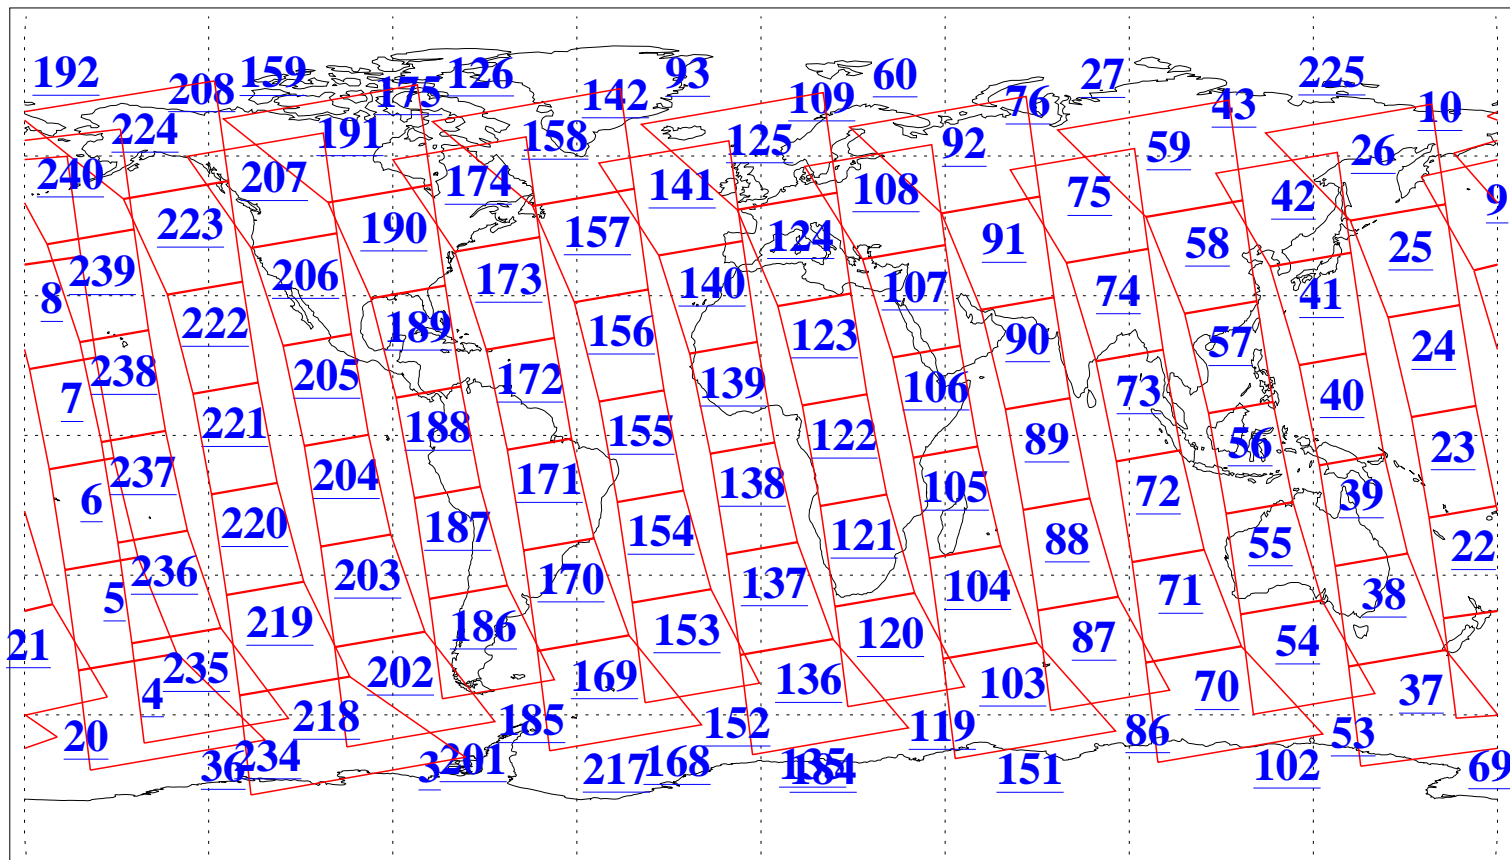

L1B Availability  
AMSU Granules: 240  
HSB Granules: 0  
AIRS Granules: 240

6 Sep 2004  
DoY 250  
Aqua Day 856  
Granules: 1 to 120

Granules: 121 to 240

Legend: AMSU Available, HSB Available, AIRS Available

L1B Availability  
AMSU Granules: 240  
HSB Granules: 0  
AIRS Granules: 240

6 Sep 2004  
DoY 250  
Aqua Day 856

Ascending Granules

Descending Granules

Legend: AMSU Available, HSB Available, AIRS Available

L1B Availability  
 AMSU Granules: 240  
 HSB Granules: 0  
 AIRS Granules: 240

6 Sep 2004  
 DoY 250  
 Aqua Day 856

Northern Hemisphere Granules

Southern Hemisphere Granules

Legend: AMSU Available, HSB Available, AIRS Available