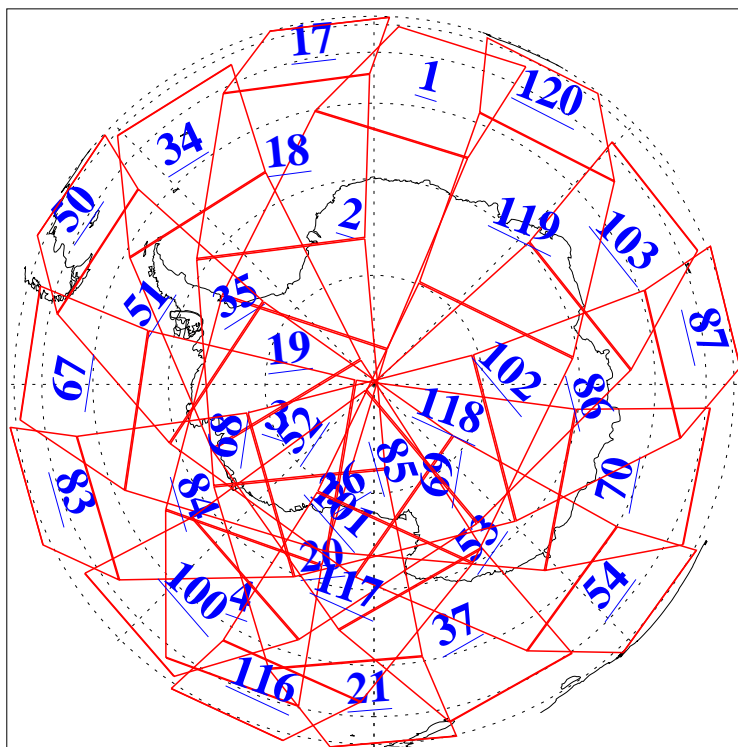

L1B Availability  
AMSU Granules: 240  
HSB Granules: 0  
AIRS Granules: 240

6 Sep 2004  
DoY 250  
Aqua Day 856  
Granules: 1 to 120

Granules: 121 to 240

Legend: AMSU Available, HSB Available, AIRS Available

L1B Availability  
AMSU Granules: 240  
HSB Granules: 0  
AIRS Granules: 240

6 Sep 2004  
DoY 250  
Aqua Day 856

Ascending Granules

Descending Granules

Legend: AMSU Available, HSB Available, AIRS Available

L1B Availability  
 AMSU Granules: 240  
 HSB Granules: 0  
 AIRS Granules: 240

6 Sep 2004  
 DoY 250  
 Aqua Day 856

Northern Hemisphere Granules

Southern Hemisphere Granules

Legend: AMSU Available, HSB Available, AIRS Available