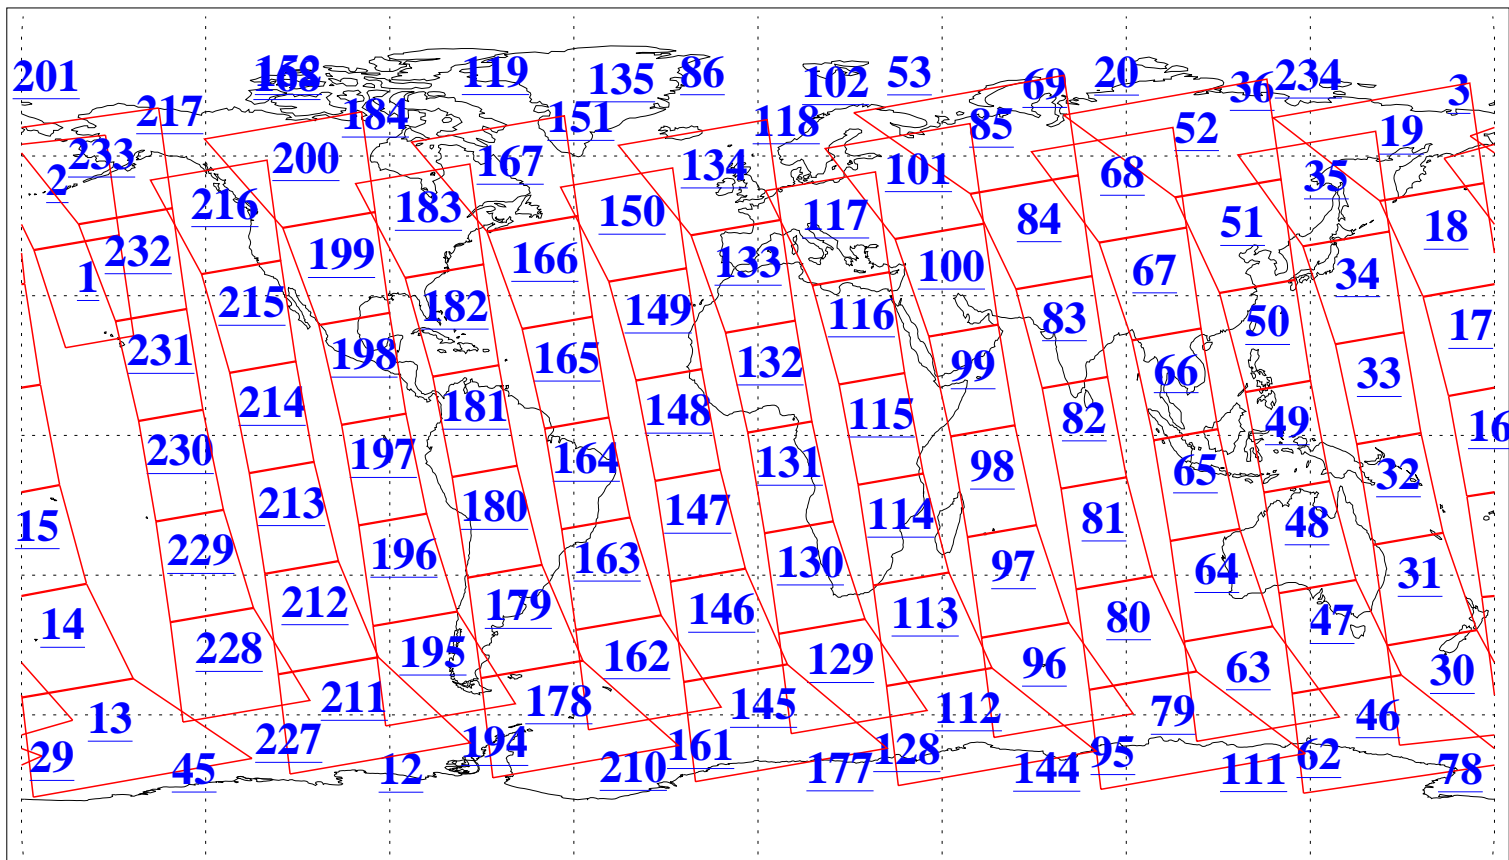

L1B Availability
AMSU Granules: 240
HSB Granules: 0
AIRS Granules: 240

5 Sep 2004
DoY 249
Aqua Day 855
Granules: 1 to 120

Granules: 121 to 240

Legend: AMSU Available, HSB Available, AIRS Available

L1B Availability
AMSU Granules: 240
HSB Granules: 0
AIRS Granules: 240

5 Sep 2004
DoY 249
Aqua Day 855

Ascending Granules

Descending Granules

Legend: AMSU Available, HSB Available, AIRS Available

L1B Availability
 AMSU Granules: 240
 HSB Granules: 0
 AIRS Granules: 240

5 Sep 2004
 DoY 249
 Aqua Day 855

Northern Hemisphere Granules

Southern Hemisphere Granules

Legend: AMSU Available, *HSB Available*, **AIRS Available**