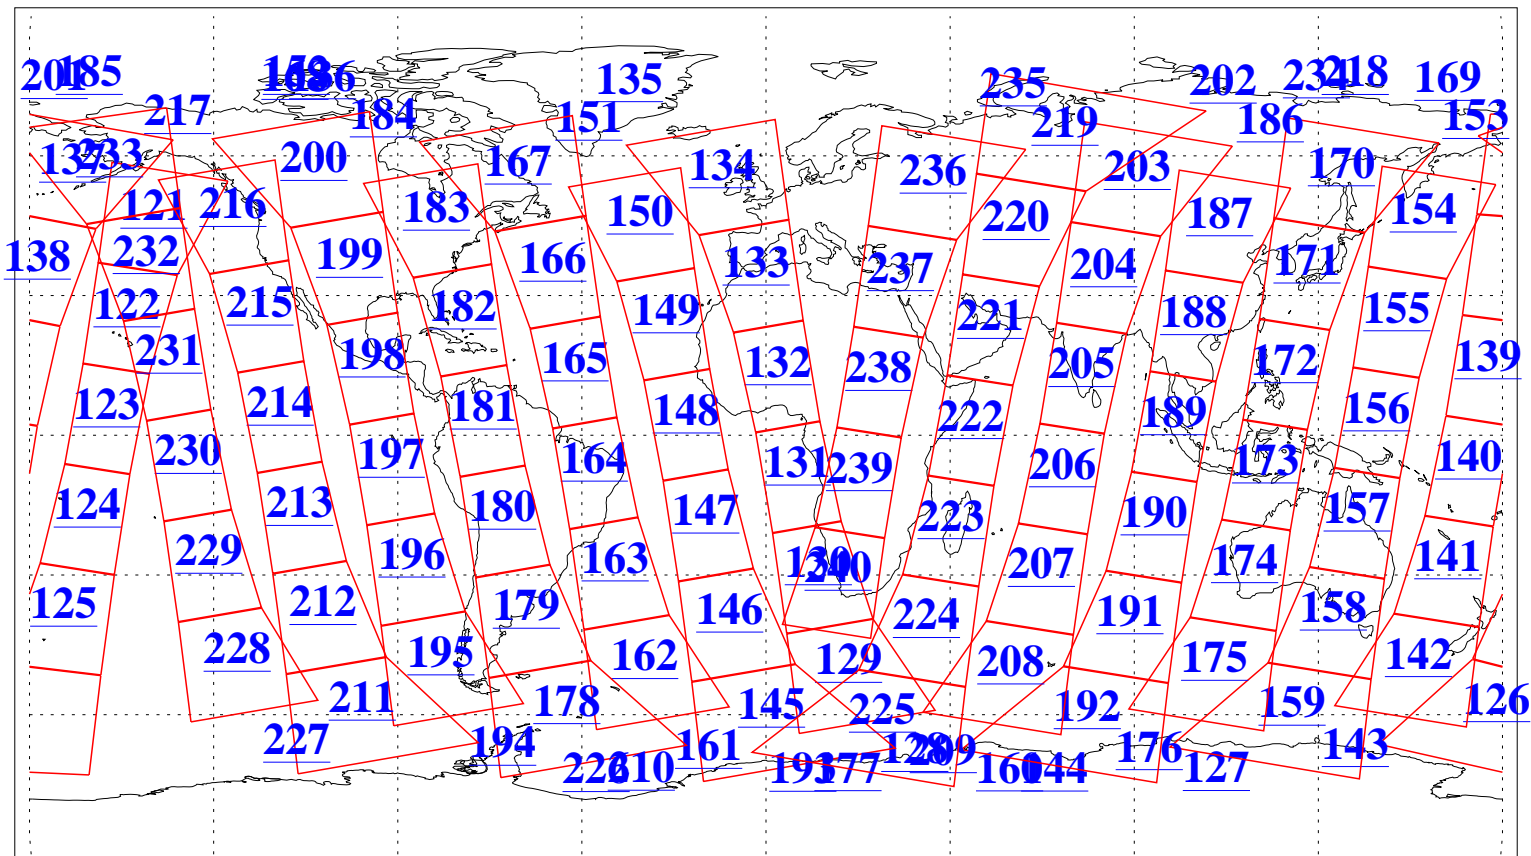

L1B Availability
AMSU Granules: 240
HSB Granules: 0
AIRS Granules: 240

5 Sep 2004
DoY 249
Aqua Day 855
Granules: 1 to 120

Granules: 121 to 240

Legend: AMSU Available, HSB Available, AIRS Available

L1B Availability
AMSU Granules: 240
HSB Granules: 0
AIRS Granules: 240

5 Sep 2004
DoY 249
Aqua Day 855

Ascending Granules

Descending Granules

Legend: AMSU Available, HSB Available, AIRS Available

L1B Availability
 AMSU Granules: 240
 HSB Granules: 0
 AIRS Granules: 240

5 Sep 2004
 DoY 249
 Aqua Day 855

Northern Hemisphere Granules

Southern Hemisphere Granules

Legend: AMSU Available, *HSB Available*, **AIRS Available**