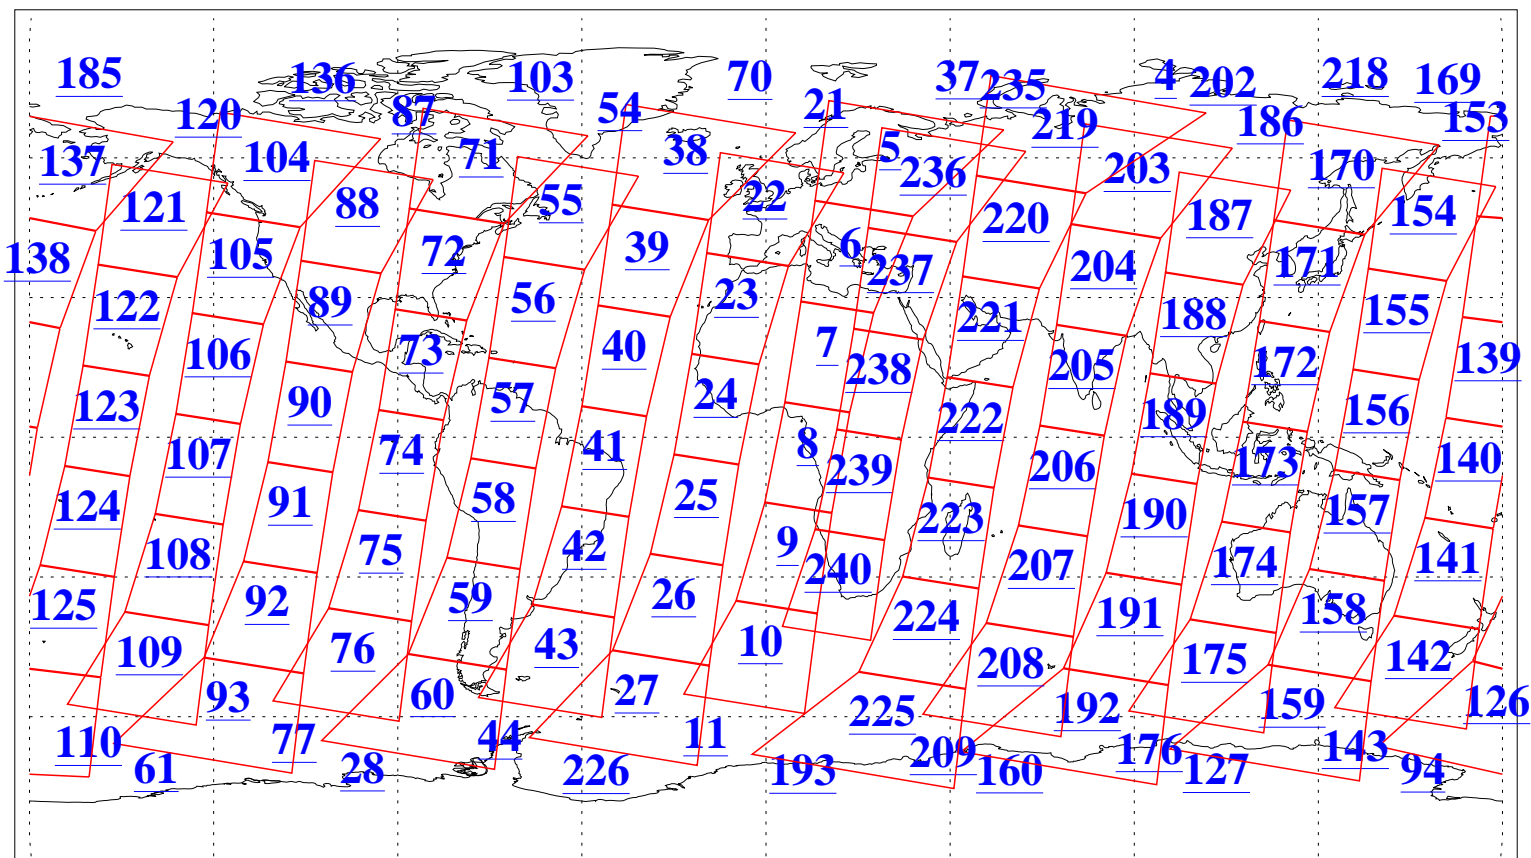

L1B Availability
AMSU Granules: 240
HSB Granules: 0
AIRS Granules: 240

5 Sep 2004
DoY 249
Aqua Day 855
Granules: 1 to 120

Granules: 121 to 240

Legend: AMSU Available, HSB Available, AIRS Available

L1B Availability
AMSU Granules: 240
HSB Granules: 0
AIRS Granules: 240

5 Sep 2004
DoY 249
Aqua Day 855

Ascending Granules

Descending Granules

Legend: AMSU Available, HSB Available, AIRS Available

L1B Availability
 AMSU Granules: 240
 HSB Granules: 0
 AIRS Granules: 240

5 Sep 2004
 DoY 249
 Aqua Day 855

Northern Hemisphere Granules

Southern Hemisphere Granules

Legend: AMSU Available, *HSB Available*, **AIRS Available**