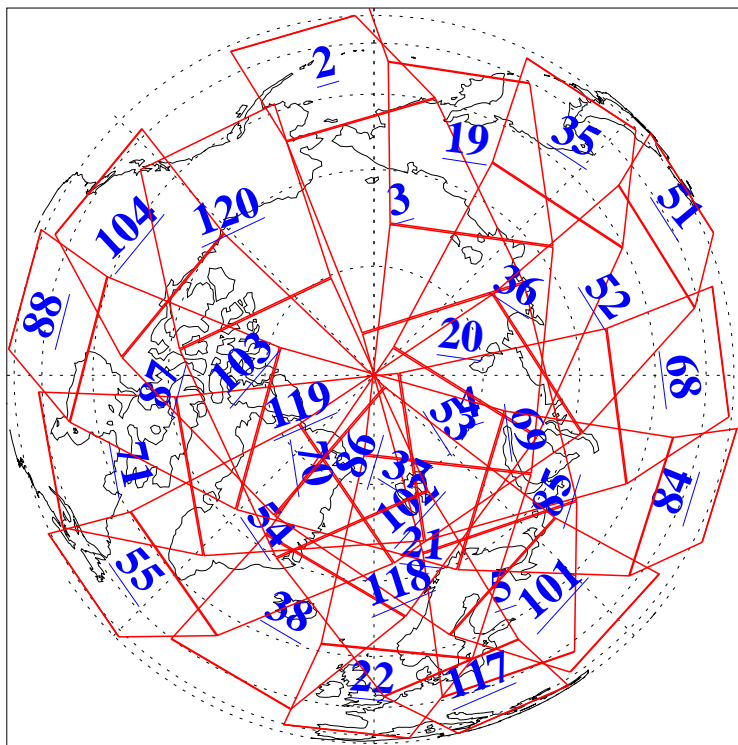

L1B Availability
AMSU Granules: 240
HSB Granules: 0
AIRS Granules: 240

5 Sep 2004
DoY 249
Aqua Day 855
Granules: 1 to 120

Granules: 121 to 240

Legend: AMSU Available, HSB Available, AIRS Available

L1B Availability
AMSU Granules: 240
HSB Granules: 0
AIRS Granules: 240

5 Sep 2004
DoY 249
Aqua Day 855

Ascending Granules

Descending Granules

Legend: AMSU Available, HSB Available, AIRS Available

L1B Availability
 AMSU Granules: 240
 HSB Granules: 0
 AIRS Granules: 240

5 Sep 2004
 DoY 249
 Aqua Day 855

Northern Hemisphere Granules

Southern Hemisphere Granules

Legend: AMSU Available, *HSB Available*, **AIRS Available**