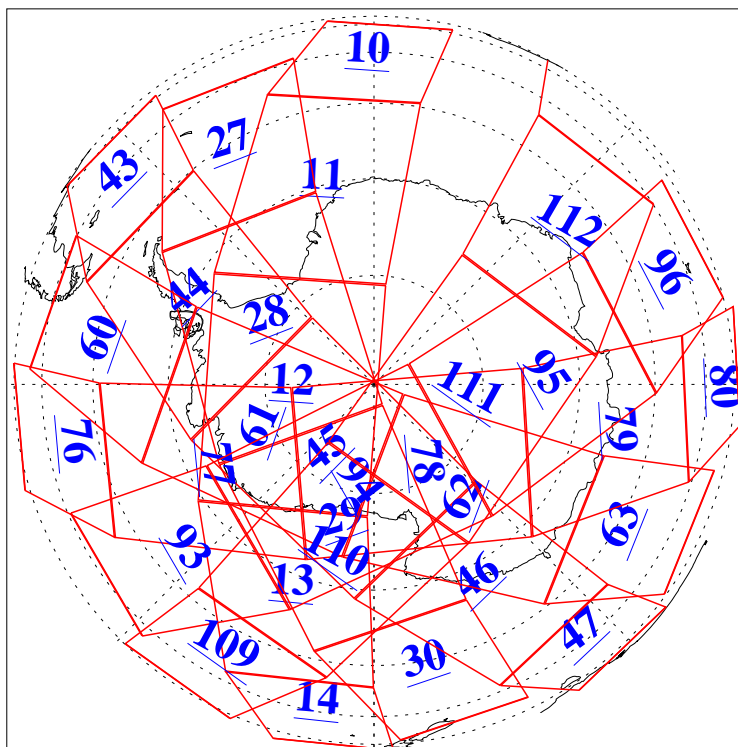

L1B Availability
AMSU Granules: 240
HSB Granules: 0
AIRS Granules: 240

5 Sep 2004
DoY 249
Aqua Day 855
Granules: 1 to 120

Granules: 121 to 240

Legend: AMSU Available, HSB Available, AIRS Available

L1B Availability
AMSU Granules: 240
HSB Granules: 0
AIRS Granules: 240

5 Sep 2004
DoY 249
Aqua Day 855

Ascending Granules

Descending Granules

Legend: AMSU Available, HSB Available, AIRS Available

L1B Availability
 AMSU Granules: 240
 HSB Granules: 0
 AIRS Granules: 240

5 Sep 2004
 DoY 249
 Aqua Day 855

Northern Hemisphere Granules

Southern Hemisphere Granules

Legend: AMSU Available, *HSB Available*, **AIRS Available**