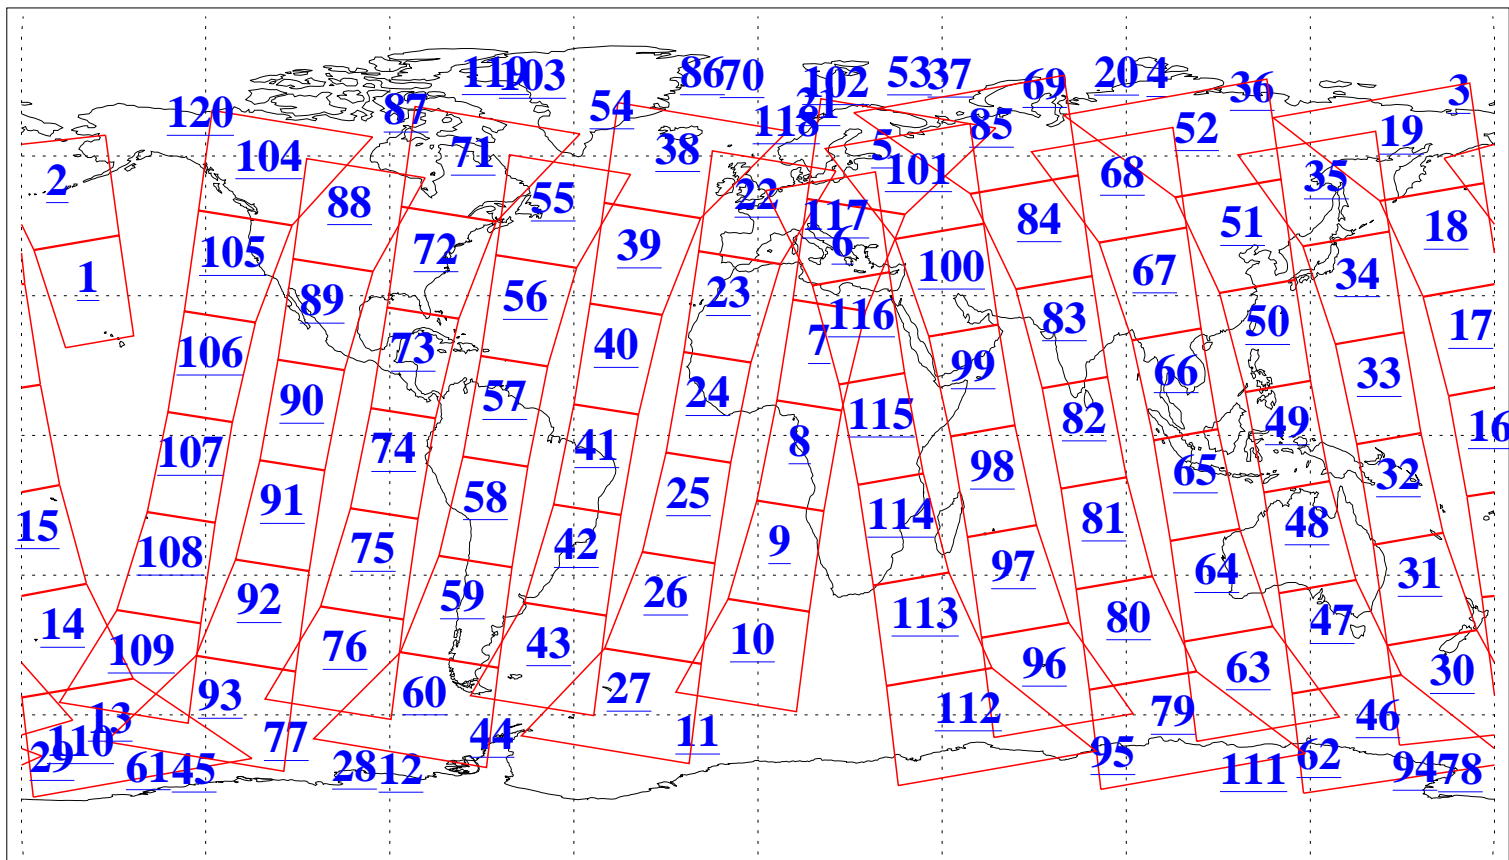

L1B Availability
AMSU Granules: 240
HSB Granules: 0
AIRS Granules: 240

5 Sep 2004
DoY 249
Aqua Day 855
Granules: 1 to 120

Granules: 121 to 240

Legend: AMSU Available, HSB Available, AIRS Available

L1B Availability
AMSU Granules: 240
HSB Granules: 0
AIRS Granules: 240

5 Sep 2004
DoY 249
Aqua Day 855

Ascending Granules

Descending Granules

Legend: AMSU Available, HSB Available, AIRS Available

L1B Availability
 AMSU Granules: 240
 HSB Granules: 0
 AIRS Granules: 240

5 Sep 2004
 DoY 249
 Aqua Day 855

Northern Hemisphere Granules

Southern Hemisphere Granules

Legend: AMSU Available, *HSB Available*, **AIRS Available**