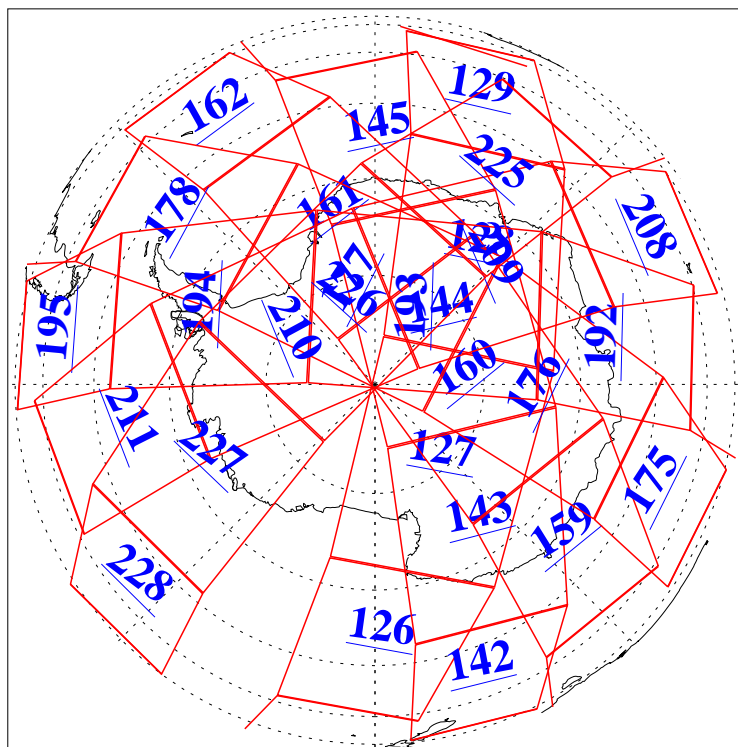

L1B Availability
AMSU Granules: 240
HSB Granules: 0
AIRS Granules: 240

5 Sep 2004
DoY 249
Aqua Day 855
Granules: 1 to 120

Granules: 121 to 240

Legend: AMSU Available, HSB Available, AIRS Available

L1B Availability
AMSU Granules: 240
HSB Granules: 0
AIRS Granules: 240

5 Sep 2004
DoY 249
Aqua Day 855

Ascending Granules

Descending Granules

Legend: AMSU Available, HSB Available, AIRS Available

L1B Availability
 AMSU Granules: 240
 HSB Granules: 0
 AIRS Granules: 240

5 Sep 2004
 DoY 249
 Aqua Day 855

Northern Hemisphere Granules

Southern Hemisphere Granules

Legend: AMSU Available, *HSB Available*, **AIRS Available**