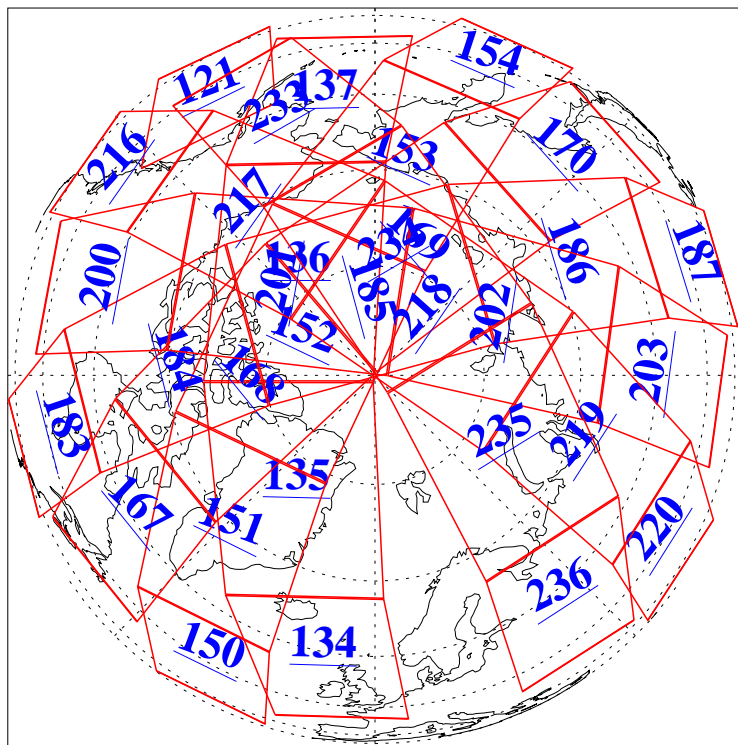

L1B Availability
AMSU Granules: 240
HSB Granules: 0
AIRS Granules: 240

5 Sep 2004
DoY 249
Aqua Day 855
Granules: 1 to 120

Granules: 121 to 240

Legend: AMSU Available, HSB Available, AIRS Available

L1B Availability
AMSU Granules: 240
HSB Granules: 0
AIRS Granules: 240

5 Sep 2004
DoY 249
Aqua Day 855

Ascending Granules

Descending Granules

Legend: AMSU Available, HSB Available, AIRS Available

L1B Availability
 AMSU Granules: 240
 HSB Granules: 0
 AIRS Granules: 240

5 Sep 2004
 DoY 249
 Aqua Day 855

Northern Hemisphere Granules

Southern Hemisphere Granules

Legend: AMSU Available, *HSB Available*, **AIRS Available**