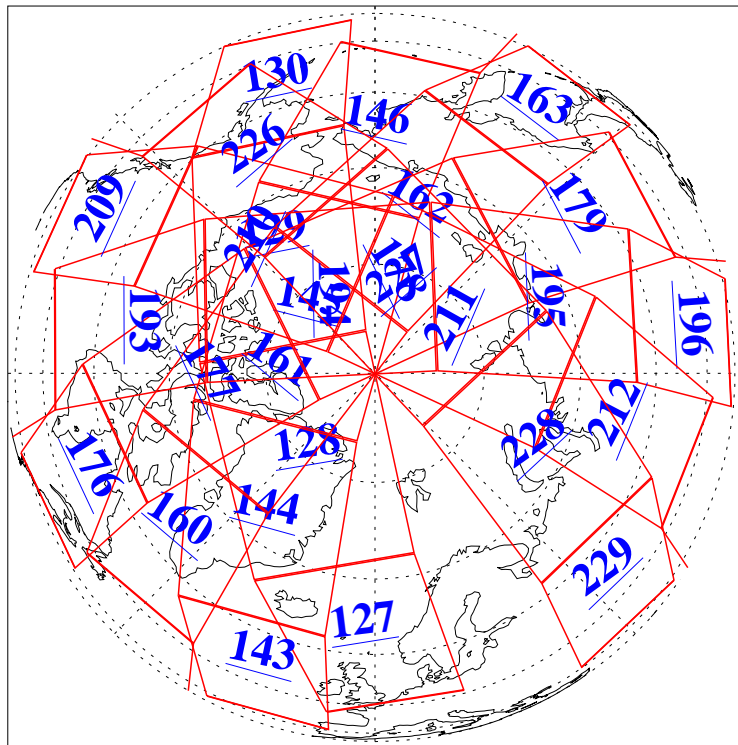

L1B Availability
AMSU Granules: 240
HSB Granules: 0
AIRS Granules: 240

4 Sep 2004
DoY 248
Aqua Day 854
Granules: 1 to 120

Granules: 121 to 240

Legend: AMSU Available, HSB Available, AIRS Available

L1B Availability
AMSU Granules: 240
HSB Granules: 0
AIRS Granules: 240

4 Sep 2004
DoY 248
Aqua Day 854

Ascending Granules

Descending Granules

Legend: AMSU Available, HSB Available, AIRS Available

L1B Availability
 AMSU Granules: 240
 HSB Granules: 0
 AIRS Granules: 240

4 Sep 2004
 DoY 248
 Aqua Day 854

Northern Hemisphere Granules

Southern Hemisphere Granules

Legend: AMSU Available, HSB Available, AIRS Available