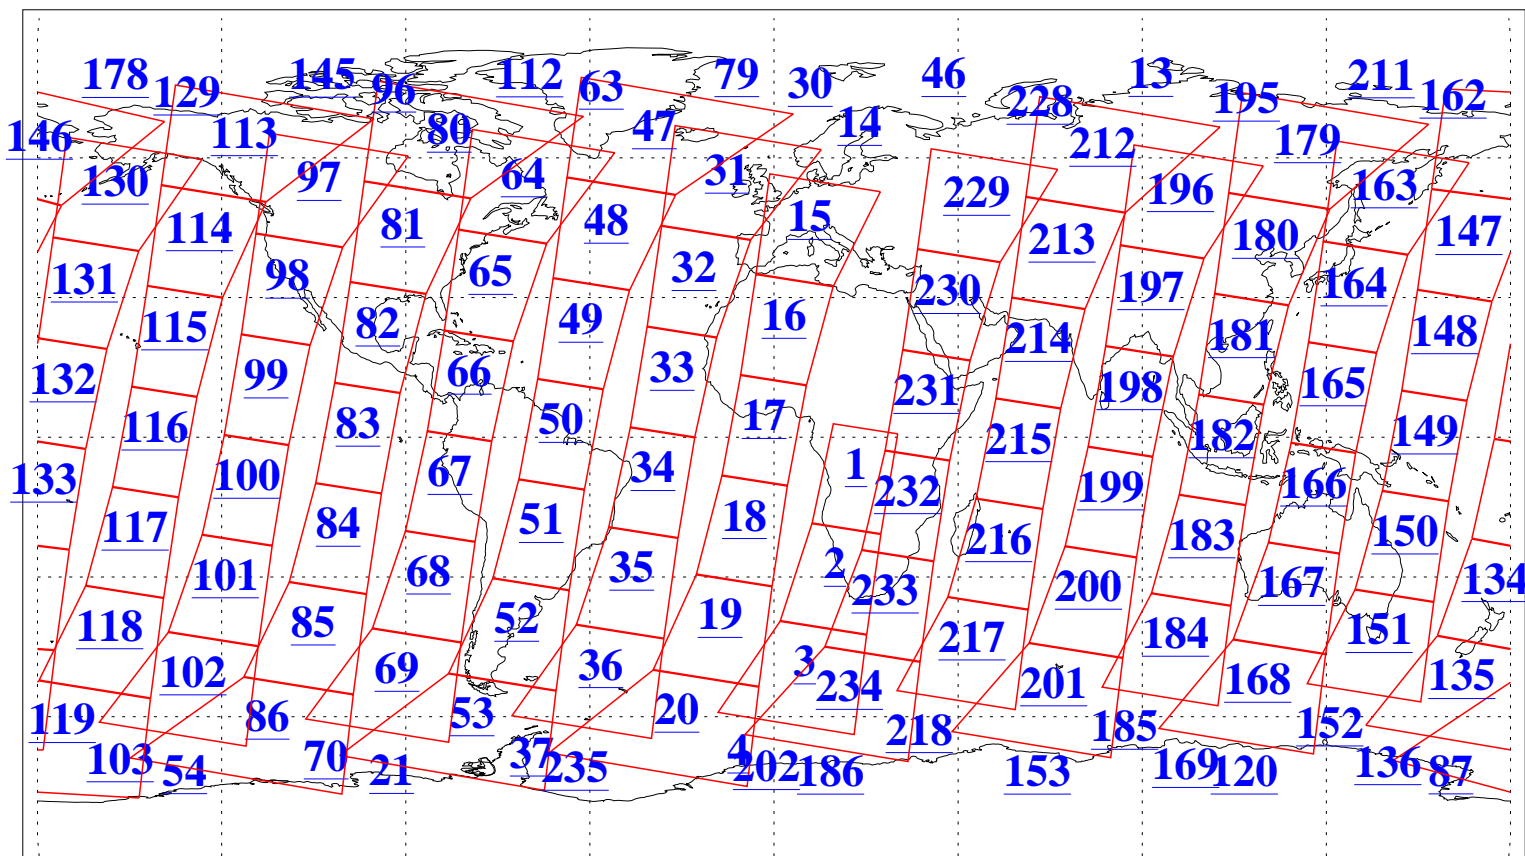

L1B Availability
AMSU Granules: 240
HSB Granules: 0
AIRS Granules: 240

4 Sep 2004
DoY 248
Aqua Day 854
Granules: 1 to 120

Granules: 121 to 240

Legend: AMSU Available, HSB Available, AIRS Available

L1B Availability
AMSU Granules: 240
HSB Granules: 0
AIRS Granules: 240

4 Sep 2004
DoY 248
Aqua Day 854

Ascending Granules

Descending Granules

Legend: AMSU Available, HSB Available, AIRS Available

L1B Availability
 AMSU Granules: 240
 HSB Granules: 0
 AIRS Granules: 240

4 Sep 2004
 DoY 248
 Aqua Day 854