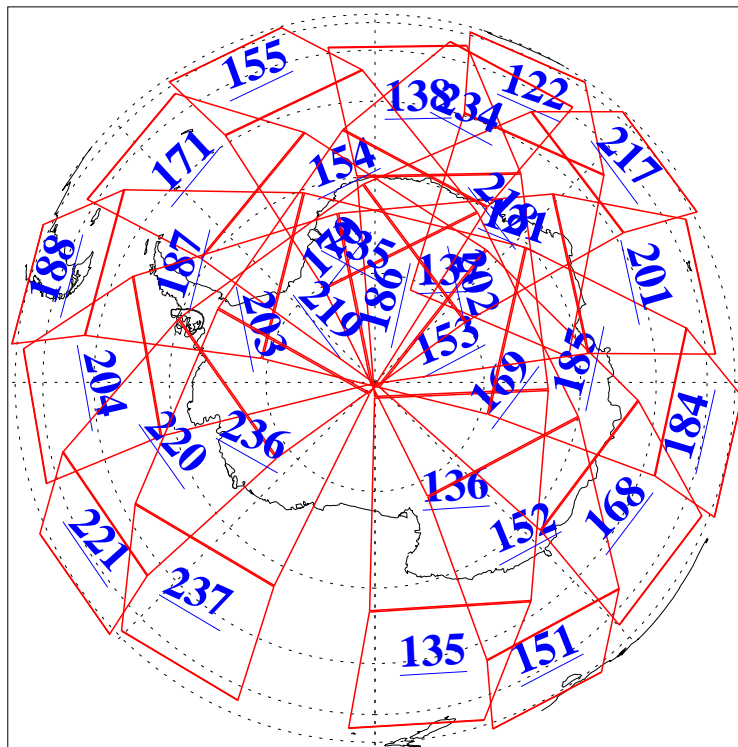

L1B Availability
AMSU Granules: 240
HSB Granules: 0
AIRS Granules: 240

4 Sep 2004
DoY 248
Aqua Day 854
Granules: 1 to 120

Granules: 121 to 240

Legend: AMSU Available, HSB Available, AIRS Available

L1B Availability
AMSU Granules: 240
HSB Granules: 0
AIRS Granules: 240

4 Sep 2004
DoY 248
Aqua Day 854

Ascending Granules

Descending Granules

Legend: AMSU Available, HSB Available, AIRS Available

L1B Availability
 AMSU Granules: 240
 HSB Granules: 0
 AIRS Granules: 240

4 Sep 2004
 DoY 248
 Aqua Day 854

Northern Hemisphere Granules

Southern Hemisphere Granules

Legend: AMSU Available, HSB Available, AIRS Available