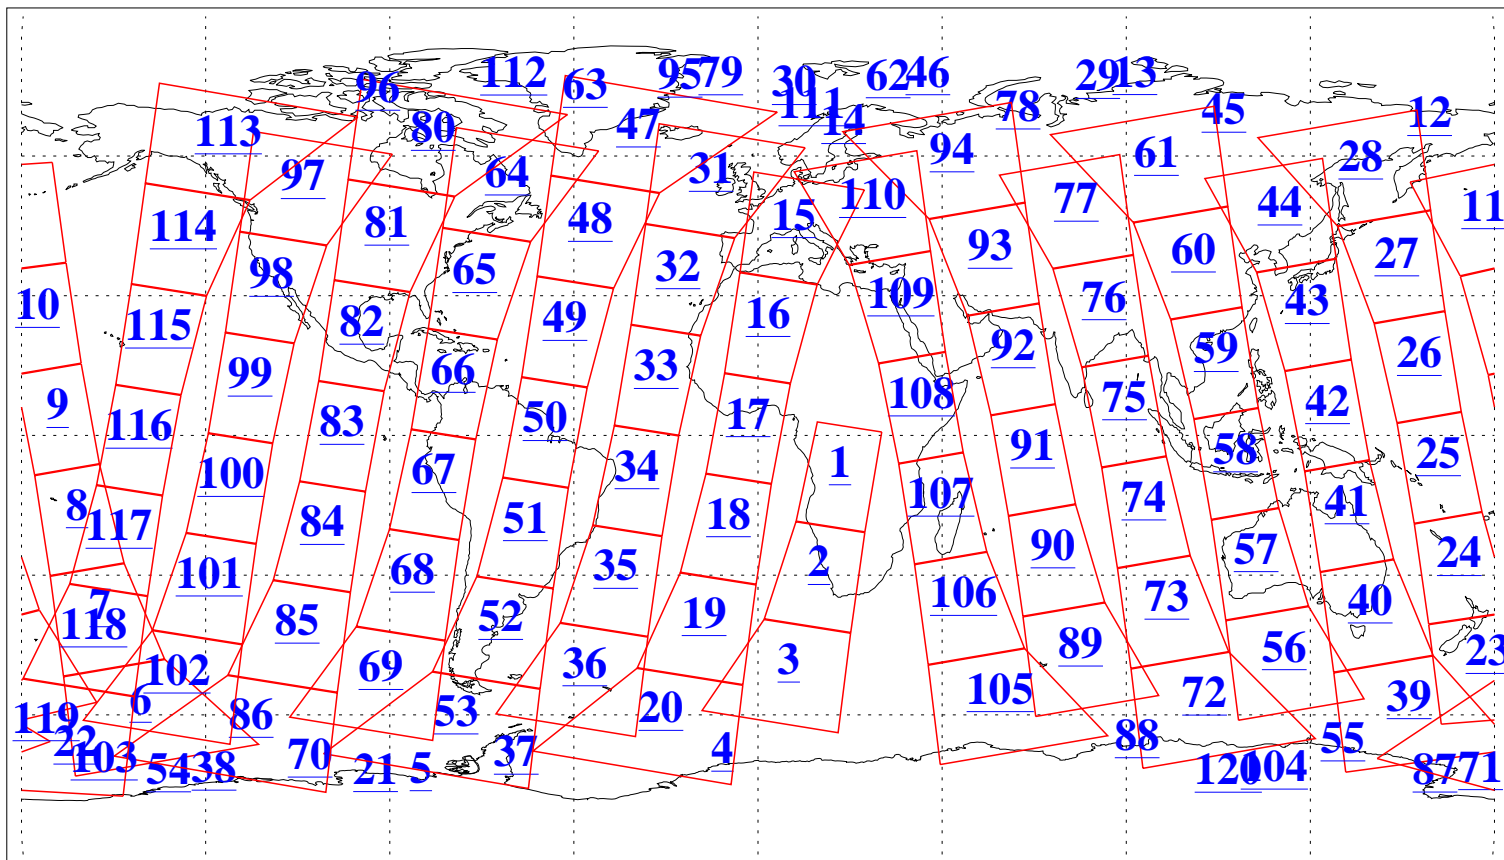

L1B Availability
AMSU Granules: 240
HSB Granules: 0
AIRS Granules: 240

4 Sep 2004
DoY 248
Aqua Day 854
Granules: 1 to 120

Granules: 121 to 240

Legend: AMSU Available, HSB Available, AIRS Available

L1B Availability
AMSU Granules: 240
HSB Granules: 0
AIRS Granules: 240

4 Sep 2004
DoY 248
Aqua Day 854

Ascending Granules

Descending Granules

Legend: AMSU Available, HSB Available, AIRS Available

L1B Availability
 AMSU Granules: 240
 HSB Granules: 0
 AIRS Granules: 240

4 Sep 2004
 DoY 248
 Aqua Day 854

Northern Hemisphere Granules

Southern Hemisphere Granules

Legend: AMSU Available, HSB Available, AIRS Available