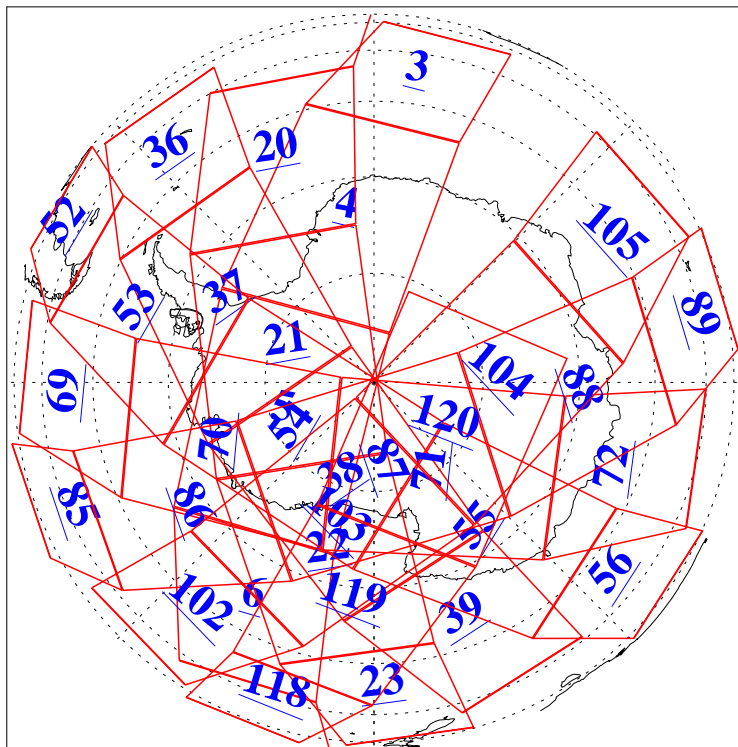

L1B Availability
AMSU Granules: 240
HSB Granules: 0
AIRS Granules: 240

4 Sep 2004
DoY 248
Aqua Day 854
Granules: 1 to 120

Granules: 121 to 240

Legend: AMSU Available, HSB Available, AIRS Available

L1B Availability
AMSU Granules: 240
HSB Granules: 0
AIRS Granules: 240

4 Sep 2004
DoY 248
Aqua Day 854

Ascending Granules

Descending Granules

Legend: AMSU Available, HSB Available, AIRS Available

L1B Availability
 AMSU Granules: 240
 HSB Granules: 0
 AIRS Granules: 240

4 Sep 2004
 DoY 248
 Aqua Day 854

Northern Hemisphere Granules

Southern Hemisphere Granules

Legend: AMSU Available, HSB Available, AIRS Available