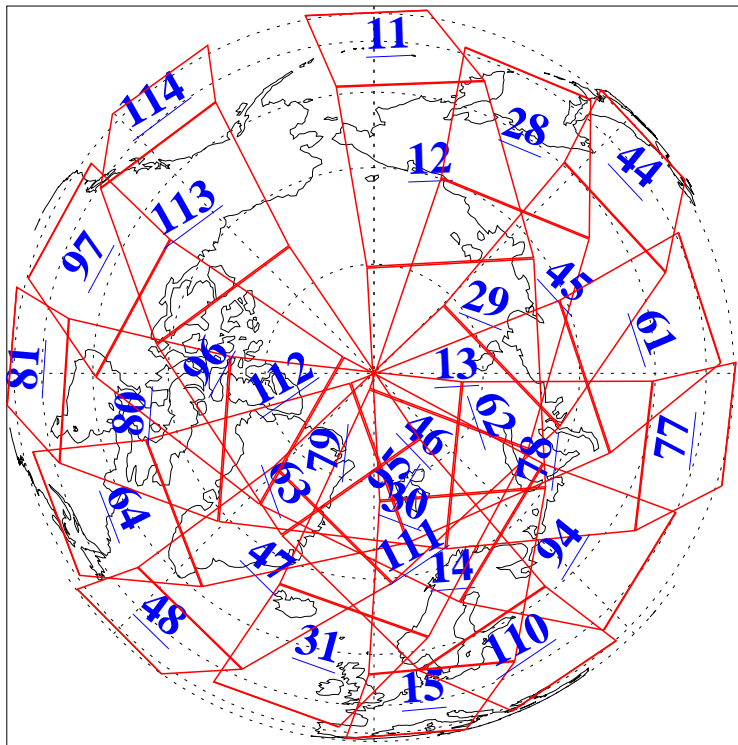

L1B Availability
AMSU Granules: 240
HSB Granules: 0
AIRS Granules: 240

4 Sep 2004
DoY 248
Aqua Day 854
Granules: 1 to 120

Granules: 121 to 240

Legend: AMSU Available, HSB Available, AIRS Available

L1B Availability
AMSU Granules: 240
HSB Granules: 0
AIRS Granules: 240

4 Sep 2004
DoY 248
Aqua Day 854

Ascending Granules

Descending Granules

Legend: AMSU Available, HSB Available, AIRS Available

L1B Availability
 AMSU Granules: 240
 HSB Granules: 0
 AIRS Granules: 240

4 Sep 2004
 DoY 248
 Aqua Day 854

Northern Hemisphere Granules

Southern Hemisphere Granules

Legend: AMSU Available, HSB Available, AIRS Available