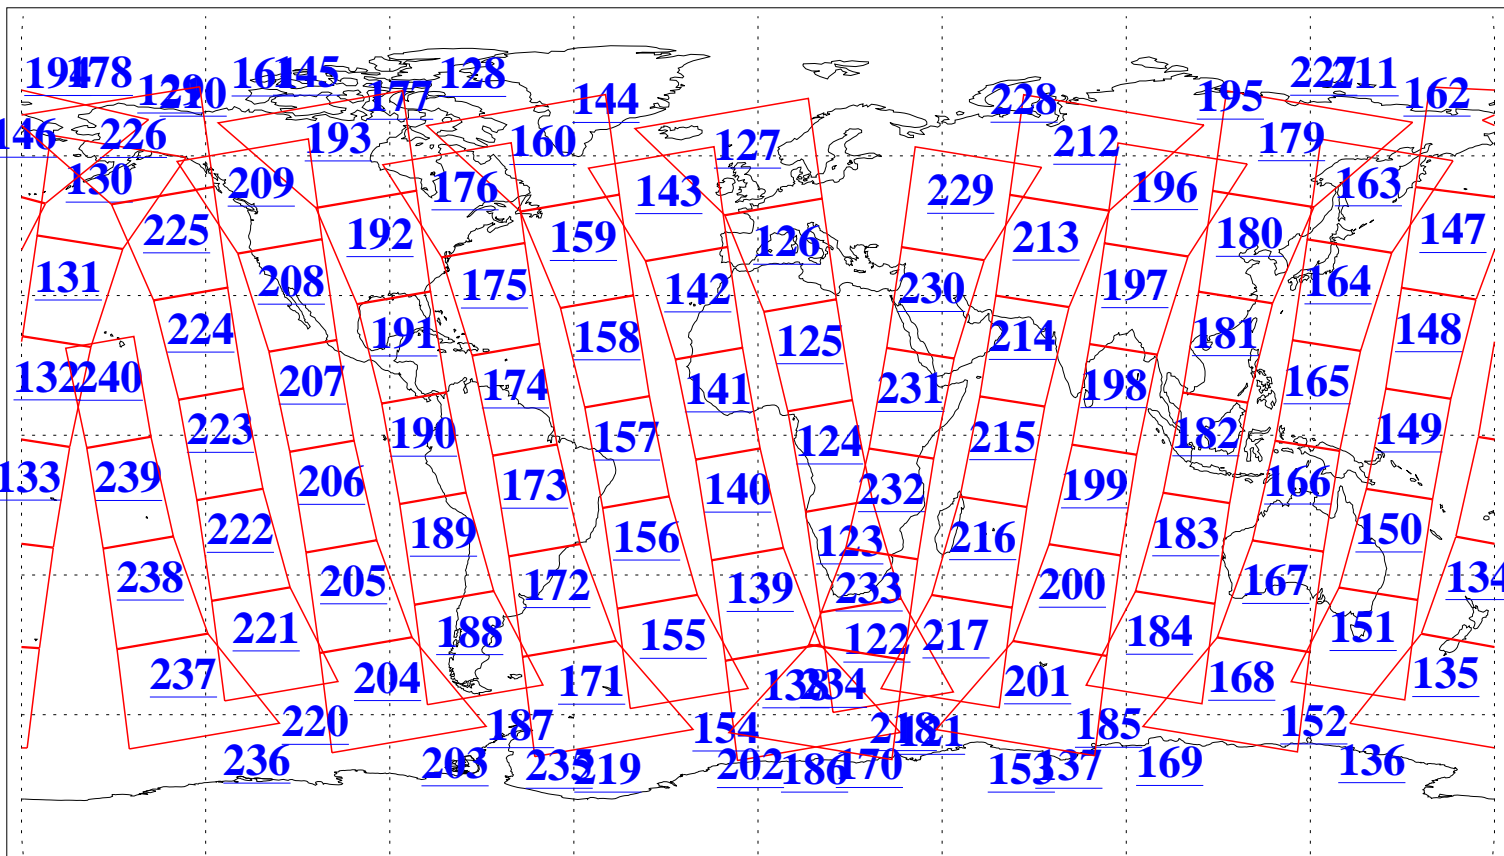

L1B Availability
AMSU Granules: 240
HSB Granules: 0
AIRS Granules: 240

4 Sep 2004
DoY 248
Aqua Day 854
Granules: 1 to 120

Granules: 121 to 240

Legend: AMSU Available, HSB Available, AIRS Available

L1B Availability
AMSU Granules: 240
HSB Granules: 0
AIRS Granules: 240

4 Sep 2004
DoY 248
Aqua Day 854

Ascending Granules

Descending Granules

Legend: AMSU Available, HSB Available, AIRS Available

L1B Availability
 AMSU Granules: 240
 HSB Granules: 0
 AIRS Granules: 240

4 Sep 2004
 DoY 248
 Aqua Day 854

Northern Hemisphere Granules

Southern Hemisphere Granules

Legend: AMSU Available, HSB Available, AIRS Available