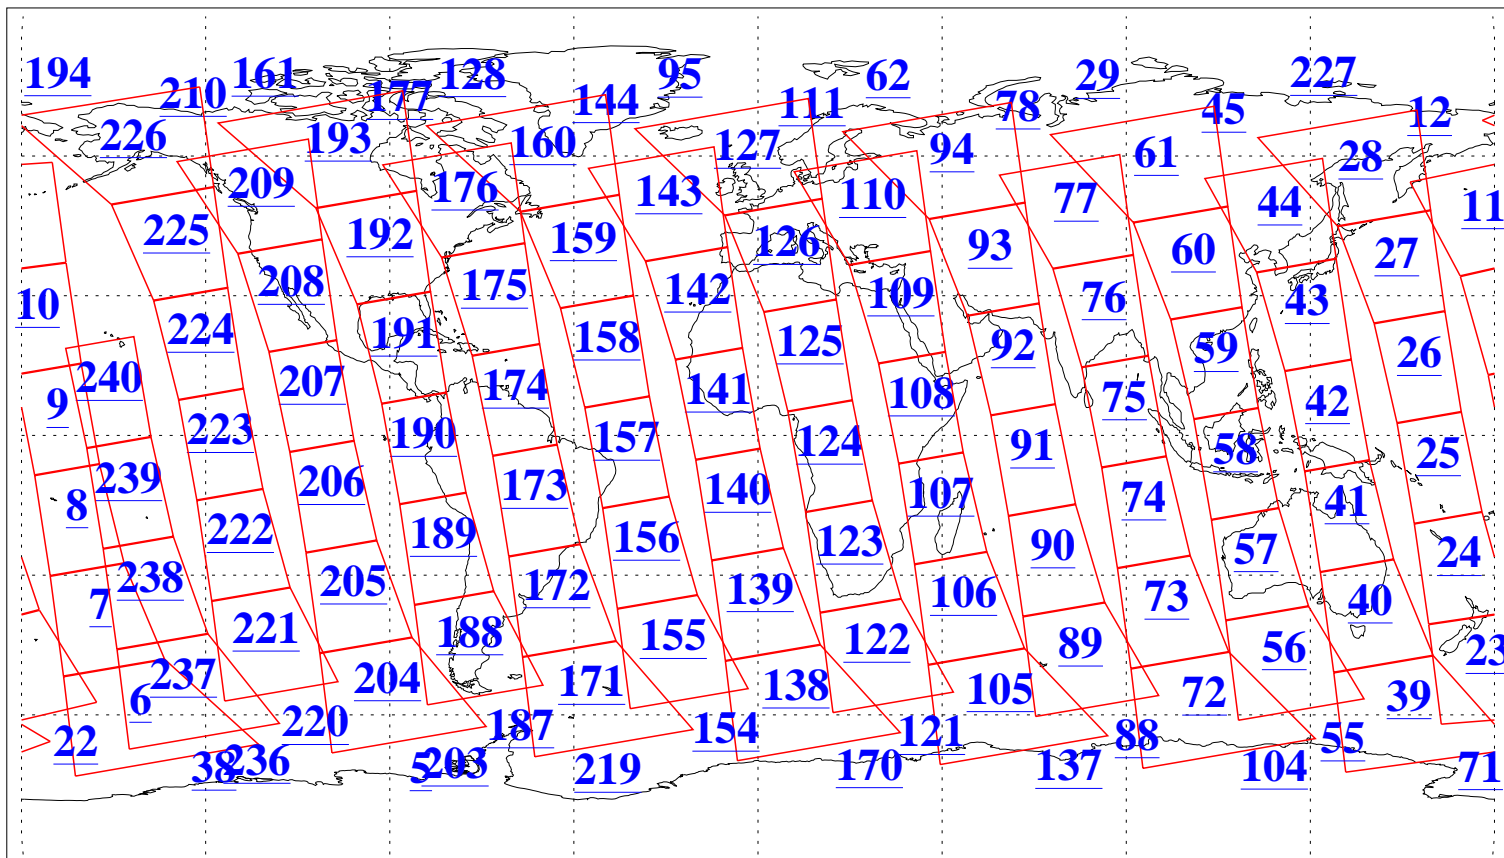

L1B Availability
AMSU Granules: 240
HSB Granules: 0
AIRS Granules: 240

4 Sep 2004
DoY 248
Aqua Day 854
Granules: 1 to 120

Granules: 121 to 240

Legend: AMSU Available, HSB Available, AIRS Available

L1B Availability
AMSU Granules: 240
HSB Granules: 0
AIRS Granules: 240

4 Sep 2004
DoY 248
Aqua Day 854

Ascending Granules

Descending Granules

Legend: AMSU Available, HSB Available, AIRS Available

L1B Availability
 AMSU Granules: 240
 HSB Granules: 0
 AIRS Granules: 240

4 Sep 2004
 DoY 248
 Aqua Day 854

Northern Hemisphere Granules

Southern Hemisphere Granules

Legend: AMSU Available, HSB Available, AIRS Available