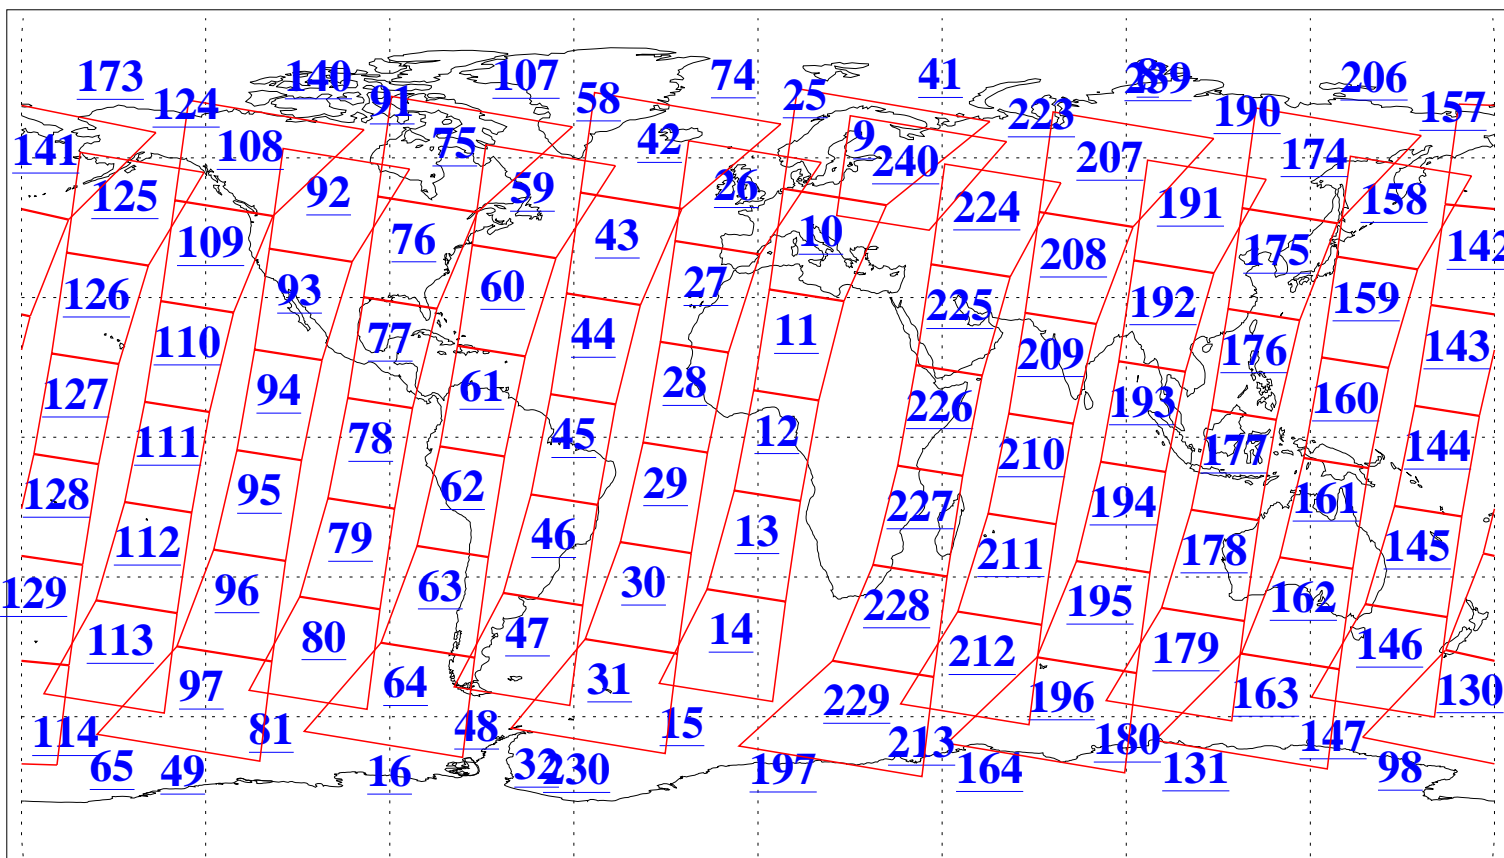

L1B Availability  
AMSU Granules: 240  
HSB Granules: 0  
AIRS Granules: 240

1 Sep 2004  
DoY 245  
Aqua Day 851  
Granules: 1 to 120

Granules: 121 to 240

Legend: AMSU Available, HSB Available, AIRS Available

L1B Availability  
AMSU Granules: 240  
HSB Granules: 0  
AIRS Granules: 240

1 Sep 2004  
DoY 245  
Aqua Day 851

Ascending Granules

Descending Granules

Legend: AMSU Available, HSB Available, AIRS Available

L1B Availability  
 AMSU Granules: 240  
 HSB Granules: 0  
 AIRS Granules: 240

1 Sep 2004  
 DoY 245  
 Aqua Day 851

Northern Hemisphere Granules

Southern Hemisphere Granules

Legend: AMSU Available, HSB Available, AIRS Available