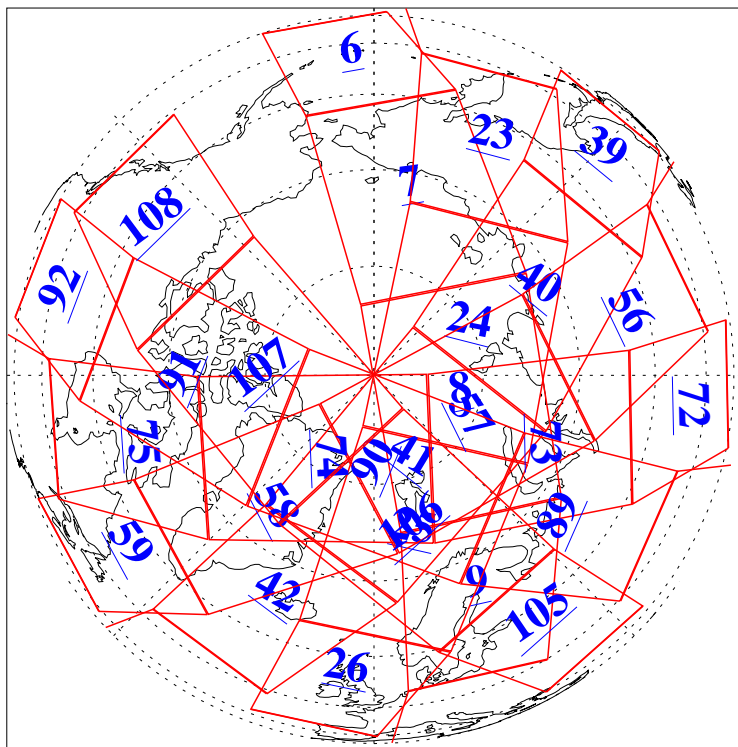

L1B Availability  
AMSU Granules: 240  
HSB Granules: 0  
AIRS Granules: 240

1 Sep 2004  
DoY 245  
Aqua Day 851  
Granules: 1 to 120

Granules: 121 to 240

Legend: AMSU Available, HSB Available, AIRS Available

L1B Availability  
AMSU Granules: 240  
HSB Granules: 0  
AIRS Granules: 240

1 Sep 2004  
DoY 245  
Aqua Day 851

Ascending Granules

Descending Granules

Legend: AMSU Available, HSB Available, AIRS Available

L1B Availability  
 AMSU Granules: 240  
 HSB Granules: 0  
 AIRS Granules: 240

1 Sep 2004  
 DoY 245  
 Aqua Day 851

Northern Hemisphere Granules

Southern Hemisphere Granules

Legend: AMSU Available, HSB Available, AIRS Available