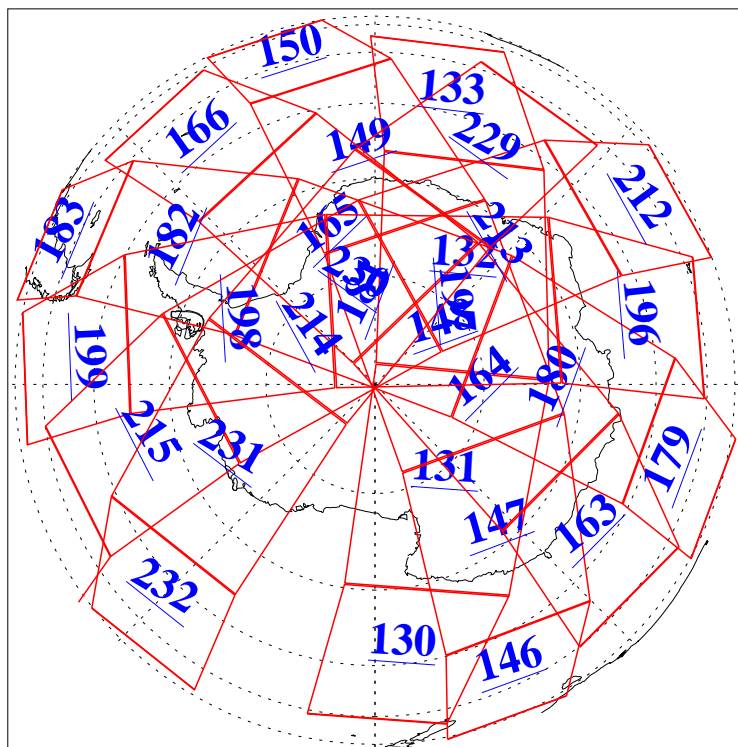

L1B Availability  
AMSU Granules: 240  
HSB Granules: 0  
AIRS Granules: 240

1 Sep 2004  
DoY 245  
Aqua Day 851  
Granules: 1 to 120

Granules: 121 to 240

Legend: AMSU Available, HSB Available, AIRS Available

L1B Availability  
AMSU Granules: 240  
HSB Granules: 0  
AIRS Granules: 240

1 Sep 2004  
DoY 245  
Aqua Day 851

Ascending Granules

Descending Granules

Legend: AMSU Available, HSB Available, AIRS Available

L1B Availability  
 AMSU Granules: 240  
 HSB Granules: 0  
 AIRS Granules: 240

1 Sep 2004  
 DoY 245  
 Aqua Day 851

Northern Hemisphere Granules

Southern Hemisphere Granules

Legend: AMSU Available, HSB Available, AIRS Available