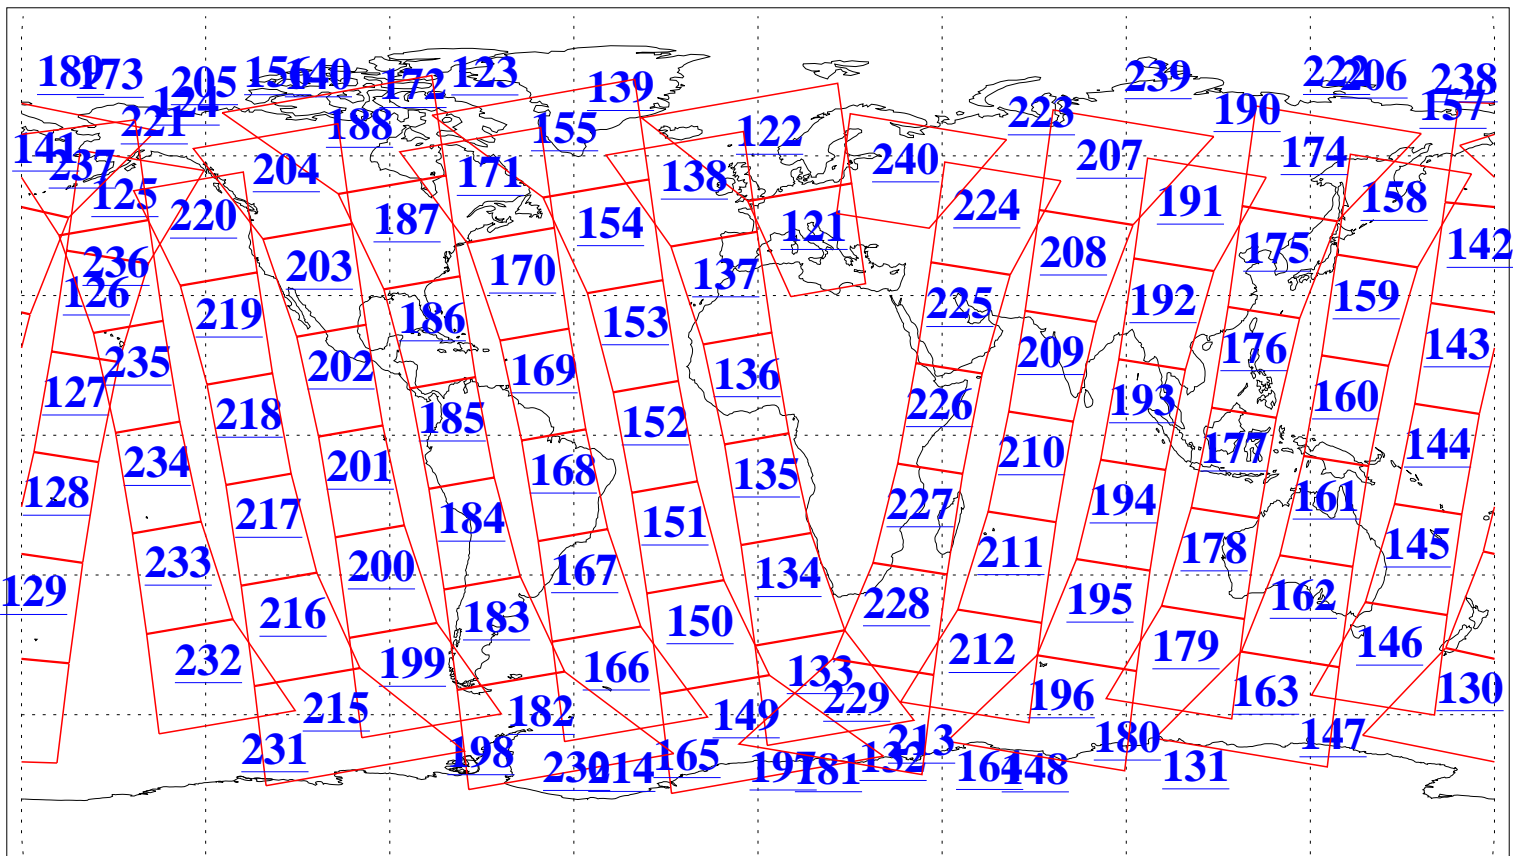

L1B Availability  
AMSU Granules: 240  
HSB Granules: 0  
AIRS Granules: 240

1 Sep 2004  
DoY 245  
Aqua Day 851  
Granules: 1 to 120

Granules: 121 to 240

Legend: AMSU Available, HSB Available, AIRS Available

L1B Availability  
AMSU Granules: 240  
HSB Granules: 0  
AIRS Granules: 240

1 Sep 2004  
DoY 245  
Aqua Day 851

Ascending Granules

Descending Granules

Legend: AMSU Available, HSB Available, AIRS Available

L1B Availability  
 AMSU Granules: 240  
 HSB Granules: 0  
 AIRS Granules: 240

1 Sep 2004  
 DoY 245  
 Aqua Day 851

Northern Hemisphere Granules

Southern Hemisphere Granules

Legend: AMSU Available, HSB Available, AIRS Available