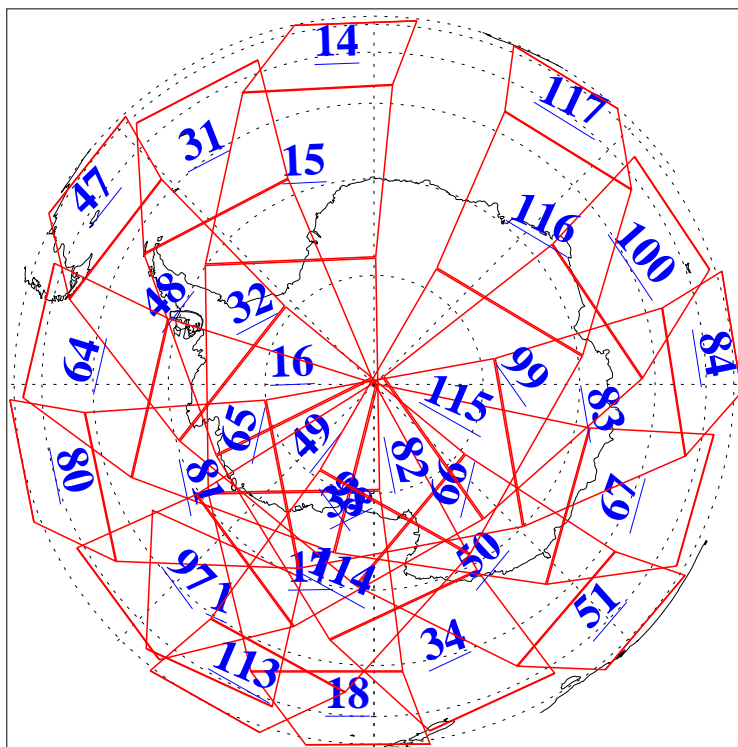

L1B Availability  
AMSU Granules: 240  
HSB Granules: 0  
AIRS Granules: 240

1 Sep 2004  
DoY 245  
Aqua Day 851  
Granules: 1 to 120

Granules: 121 to 240

Legend: AMSU Available, HSB Available, AIRS Available

L1B Availability  
AMSU Granules: 240  
HSB Granules: 0  
AIRS Granules: 240

1 Sep 2004  
DoY 245  
Aqua Day 851

Ascending Granules

Descending Granules

Legend: AMSU Available, HSB Available, AIRS Available

L1B Availability  
 AMSU Granules: 240  
 HSB Granules: 0  
 AIRS Granules: 240

1 Sep 2004  
 DoY 245  
 Aqua Day 851

Northern Hemisphere Granules

Southern Hemisphere Granules

Legend: AMSU Available, HSB Available, AIRS Available