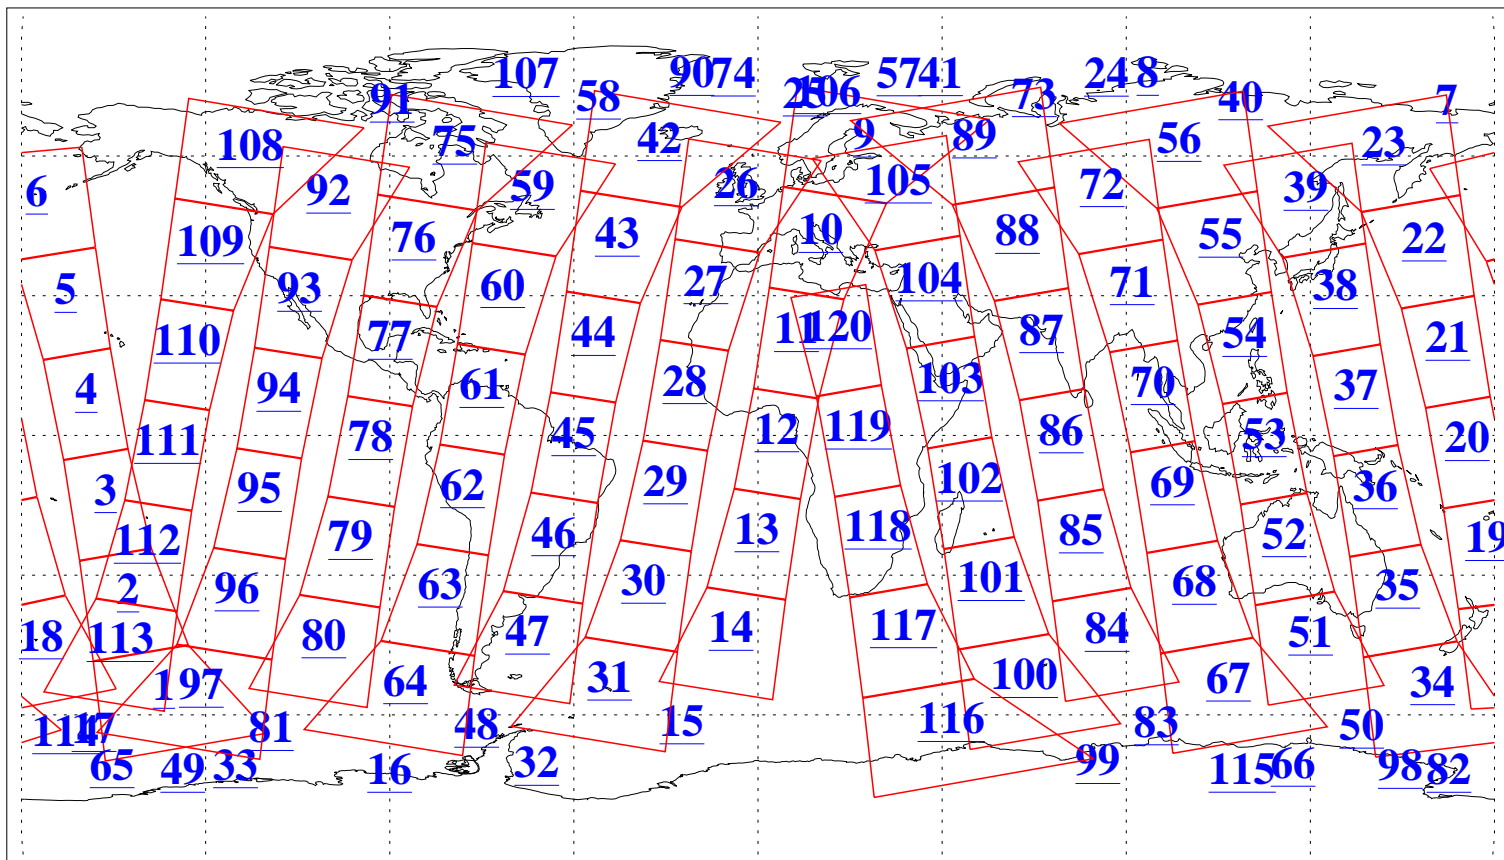

L1B Availability  
AMSU Granules: 240  
HSB Granules: 0  
AIRS Granules: 240

1 Sep 2004  
DoY 245  
Aqua Day 851  
Granules: 1 to 120

Granules: 121 to 240

Legend: AMSU Available, HSB Available, AIRS Available

L1B Availability  
AMSU Granules: 240  
HSB Granules: 0  
AIRS Granules: 240

1 Sep 2004  
DoY 245  
Aqua Day 851

Ascending Granules

Descending Granules

Legend: AMSU Available, HSB Available, AIRS Available

L1B Availability  
 AMSU Granules: 240  
 HSB Granules: 0  
 AIRS Granules: 240

1 Sep 2004  
 DoY 245  
 Aqua Day 851

Northern Hemisphere Granules

Southern Hemisphere Granules

Legend: AMSU Available, HSB Available, AIRS Available