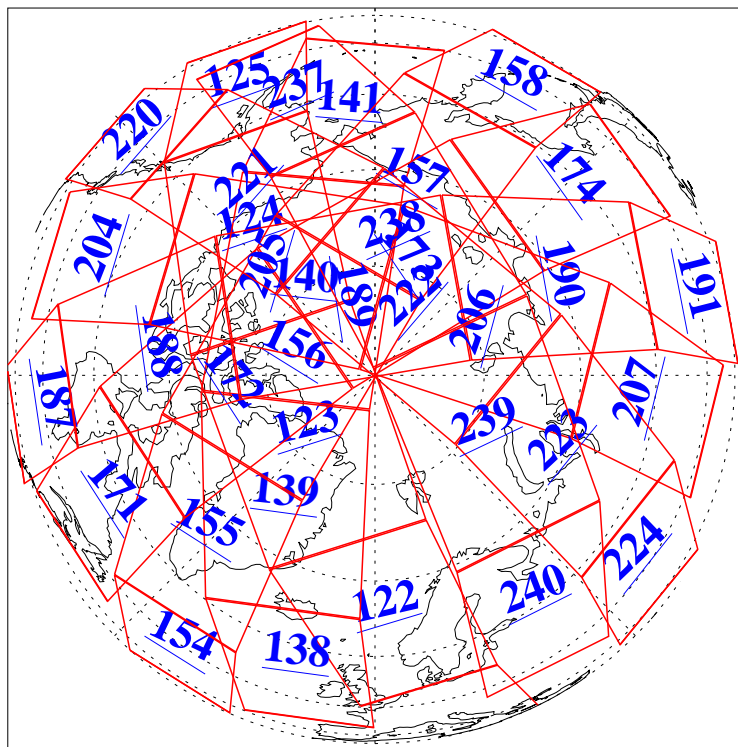

L1B Availability  
AMSU Granules: 240  
HSB Granules: 0  
AIRS Granules: 240

1 Sep 2004  
DoY 245  
Aqua Day 851  
Granules: 1 to 120

Granules: 121 to 240

Legend: AMSU Available, HSB Available, AIRS Available

L1B Availability  
AMSU Granules: 240  
HSB Granules: 0  
AIRS Granules: 240

1 Sep 2004  
DoY 245  
Aqua Day 851

Ascending Granules

Descending Granules

Legend: AMSU Available, HSB Available, AIRS Available

L1B Availability  
 AMSU Granules: 240  
 HSB Granules: 0  
 AIRS Granules: 240

1 Sep 2004  
 DoY 245  
 Aqua Day 851

Northern Hemisphere Granules

Southern Hemisphere Granules

Legend: AMSU Available, HSB Available, AIRS Available