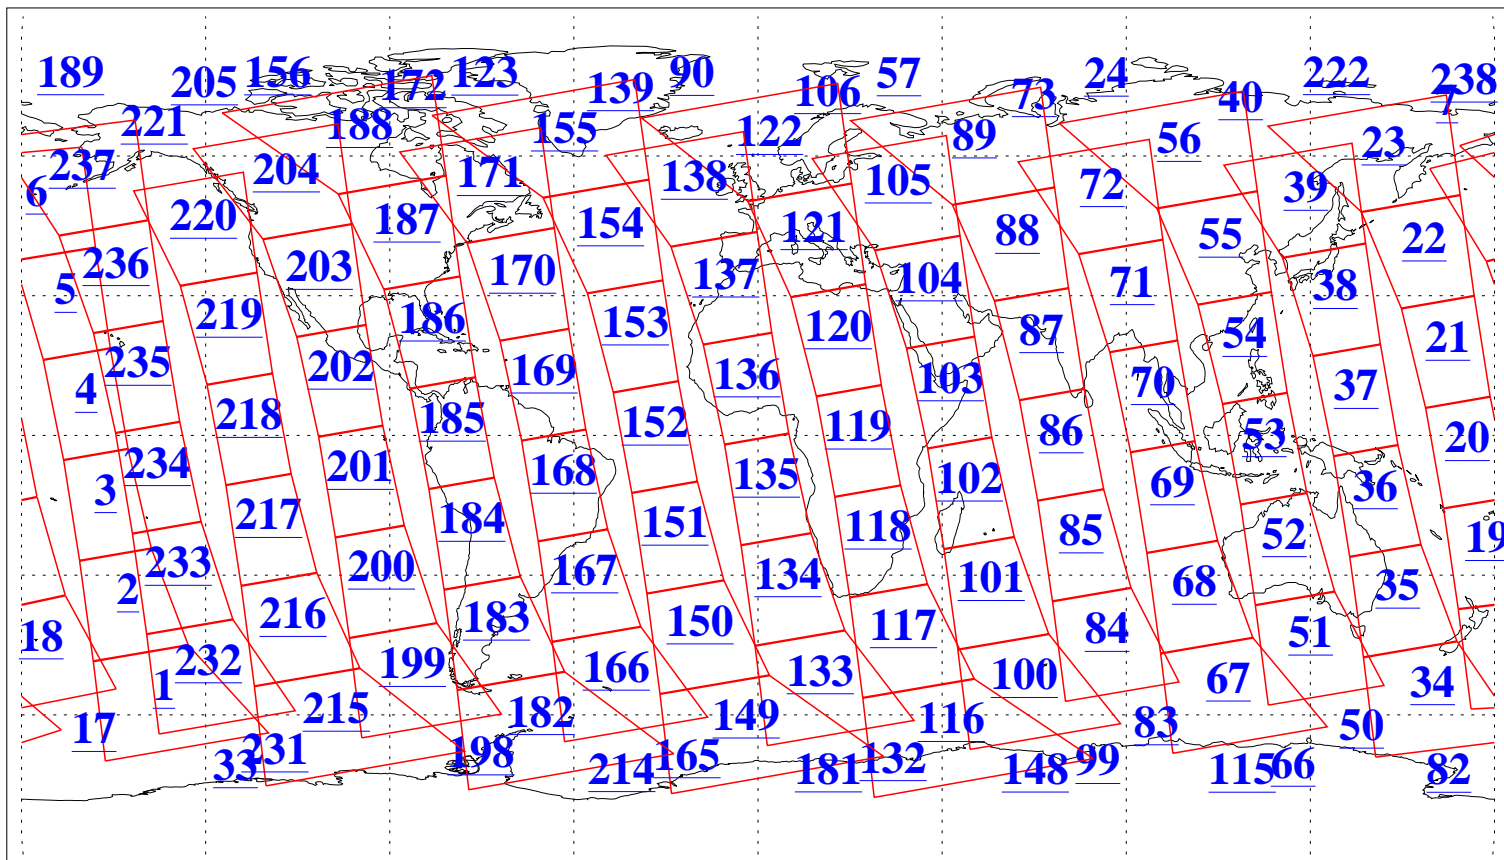

L1B Availability  
AMSU Granules: 240  
HSB Granules: 0  
AIRS Granules: 240

1 Sep 2004  
DoY 245  
Aqua Day 851  
Granules: 1 to 120

Granules: 121 to 240

Legend: AMSU Available, HSB Available, AIRS Available

L1B Availability  
AMSU Granules: 240  
HSB Granules: 0  
AIRS Granules: 240

1 Sep 2004  
DoY 245  
Aqua Day 851

Ascending Granules

Descending Granules

Legend: AMSU Available, HSB Available, AIRS Available

L1B Availability  
 AMSU Granules: 240  
 HSB Granules: 0  
 AIRS Granules: 240

1 Sep 2004  
 DoY 245  
 Aqua Day 851

Northern Hemisphere Granules

Southern Hemisphere Granules

Legend: AMSU Available, HSB Available, AIRS Available