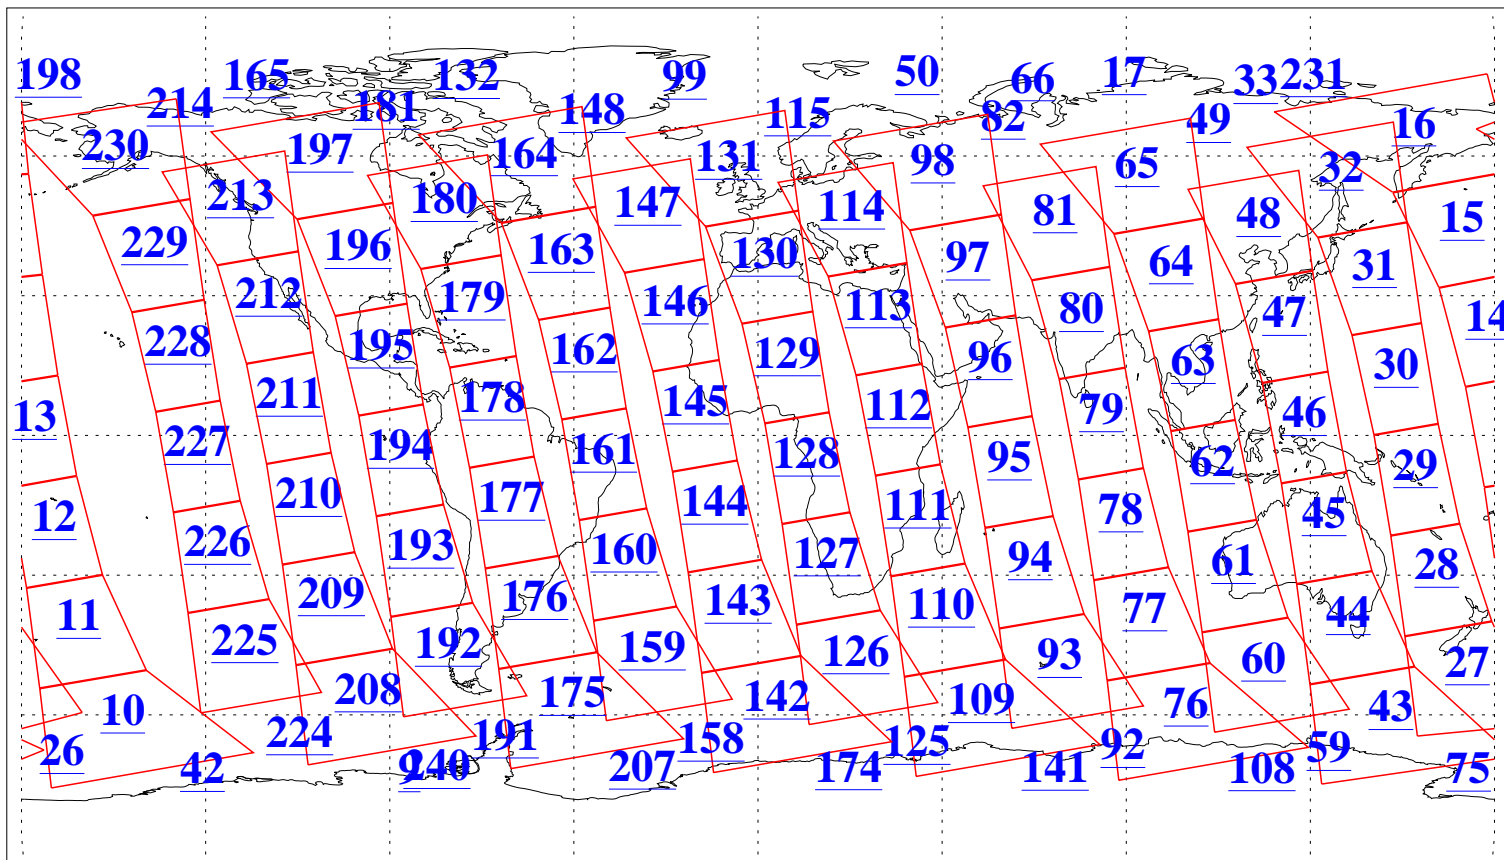

L1B Availability
AMSU Granules: 240
HSB Granules: 0
AIRS Granules: 240

31 Aug 2004
DoY 244
Aqua Day 850

Ascending Granules

Descending Granules

Legend: AMSU Available, HSB Available, AIRS Available

L1B Availability
 AMSU Granules: 240
 HSB Granules: 0
 AIRS Granules: 240

31 Aug 2004
 DoY 244
 Aqua Day 850

Northern Hemisphere Granules

Southern Hemisphere Granules

Legend: AMSU Available, HSB Available, AIRS Available