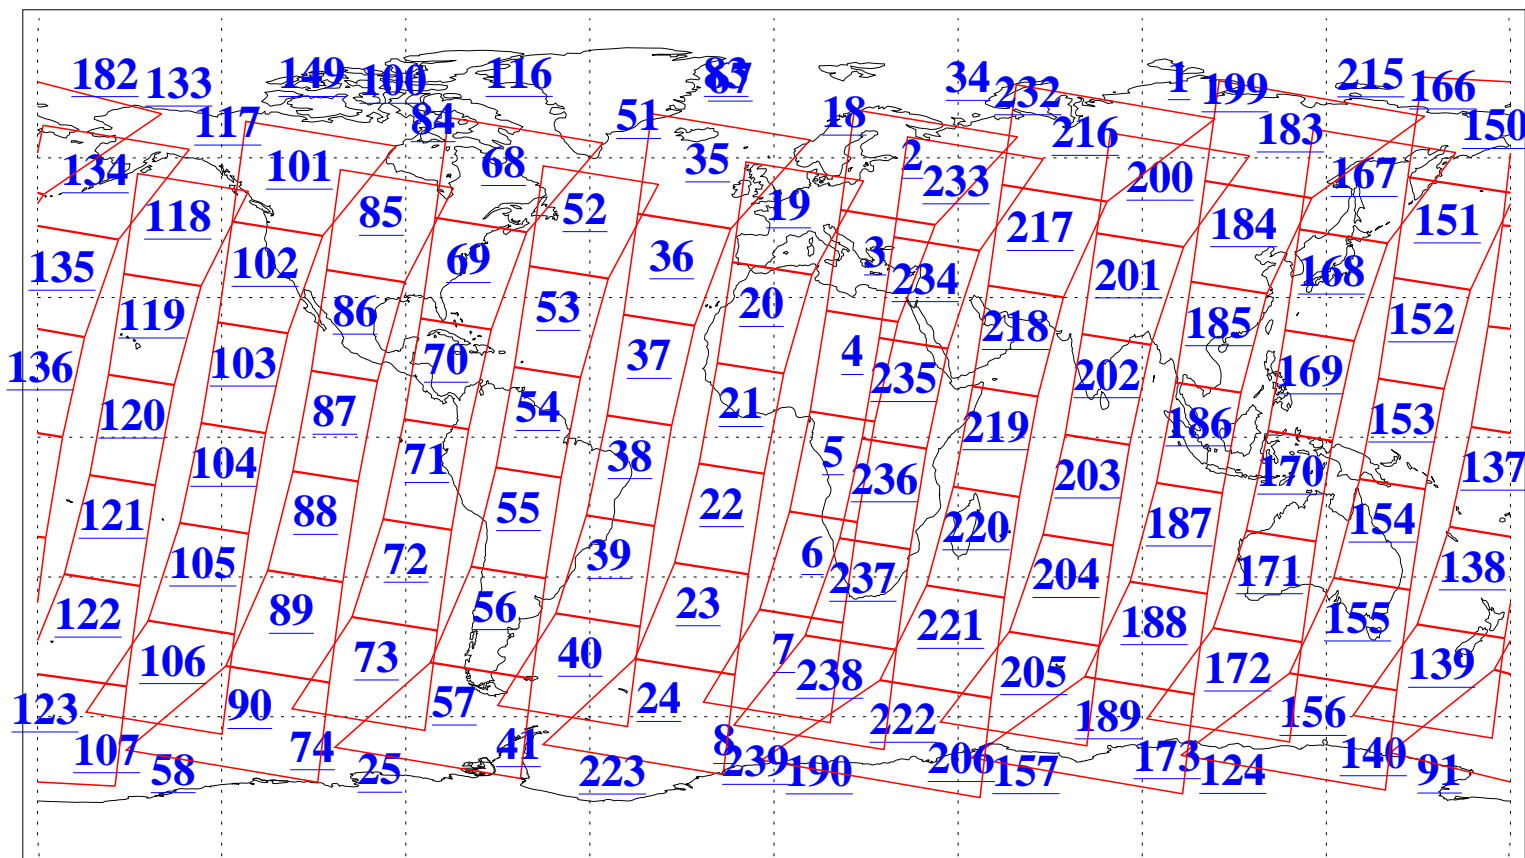

L1B Availability
AMSU Granules: 240
HSB Granules: 0
AIRS Granules: 240

31 Aug 2004
DoY 244
Aqua Day 850

Ascending Granules

Descending Granules

Legend: AMSU Available, HSB Available, AIRS Available

L1B Availability
 AMSU Granules: 240
 HSB Granules: 0
 AIRS Granules: 240

31 Aug 2004
 DoY 244
 Aqua Day 850

Northern Hemisphere Granules

Southern Hemisphere Granules

Legend: AMSU Available, HSB Available, AIRS Available