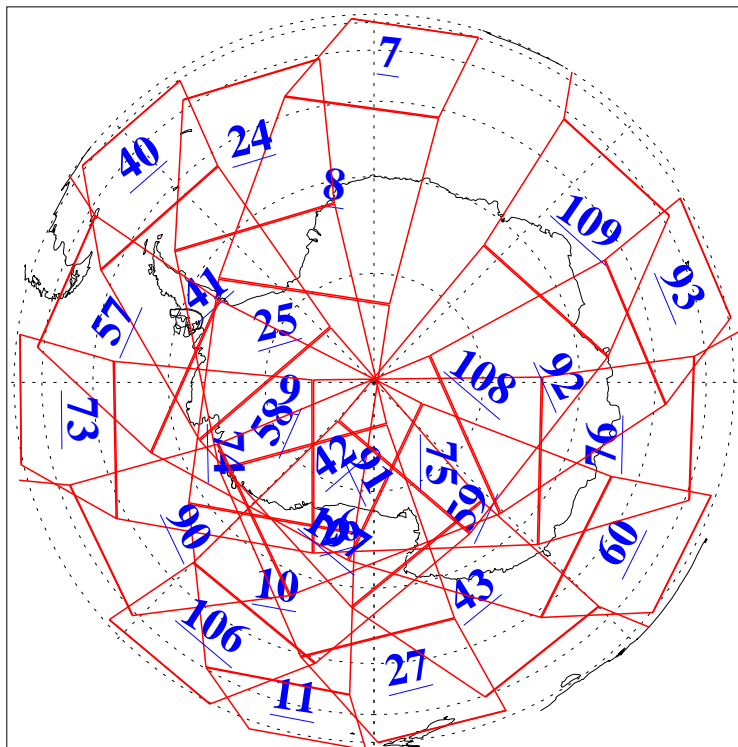

L1B Availability
AMSU Granules: 240
HSB Granules: 0
AIRS Granules: 240

31 Aug 2004
DoY 244
Aqua Day 850

Ascending Granules

Descending Granules

Legend: AMSU Available, HSB Available, AIRS Available

L1B Availability
 AMSU Granules: 240
 HSB Granules: 0
 AIRS Granules: 240

31 Aug 2004
 DoY 244
 Aqua Day 850

Northern Hemisphere Granules

Southern Hemisphere Granules

Legend: AMSU Available, HSB Available, AIRS Available