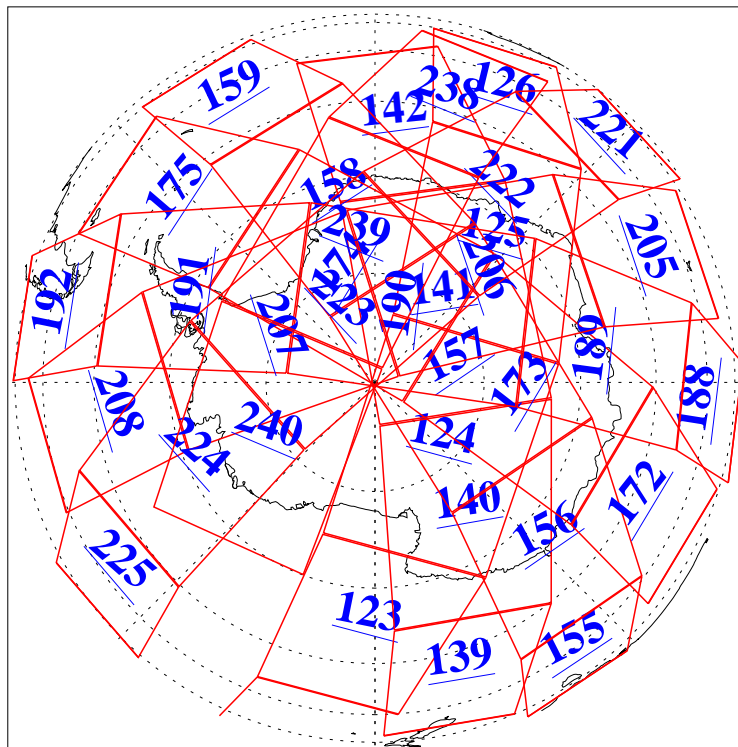

L1B Availability
AMSU Granules: 240
HSB Granules: 0
AIRS Granules: 240

31 Aug 2004
DoY 244
Aqua Day 850

Ascending Granules

Descending Granules

Legend: AMSU Available, HSB Available, AIRS Available

L1B Availability
 AMSU Granules: 240
 HSB Granules: 0
 AIRS Granules: 240

31 Aug 2004
 DoY 244
 Aqua Day 850

Northern Hemisphere Granules

Southern Hemisphere Granules

Legend: AMSU Available, HSB Available, AIRS Available