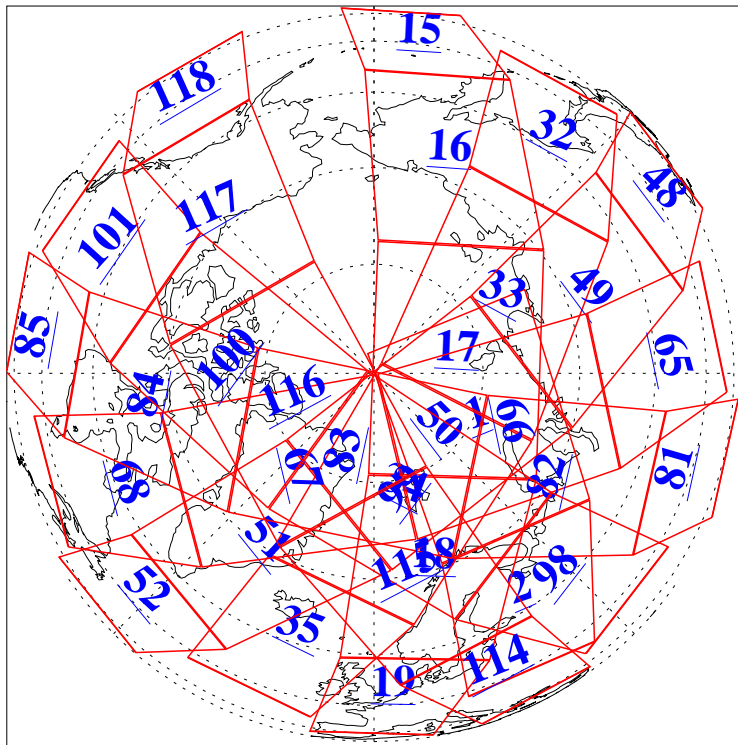

L1B Availability
AMSU Granules: 240
HSB Granules: 0
AIRS Granules: 240

31 Aug 2004
DoY 244
Aqua Day 850

Ascending Granules

Descending Granules

Legend: AMSU Available, HSB Available, AIRS Available

L1B Availability
 AMSU Granules: 240
 HSB Granules: 0
 AIRS Granules: 240

31 Aug 2004
 DoY 244
 Aqua Day 850

Northern Hemisphere Granules

Southern Hemisphere Granules

Legend: AMSU Available, HSB Available, AIRS Available