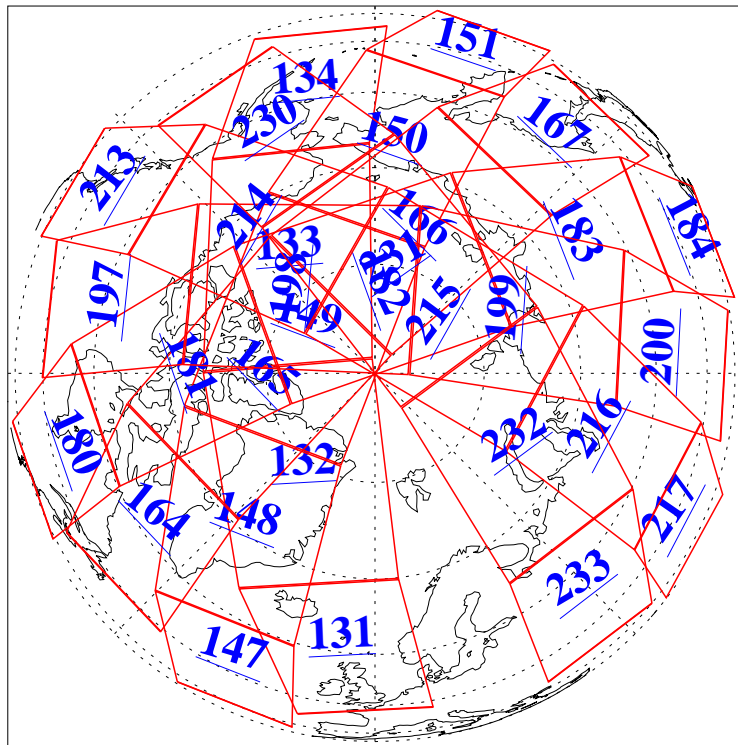

L1B Availability
AMSU Granules: 240
HSB Granules: 0
AIRS Granules: 240

31 Aug 2004
DoY 244
Aqua Day 850

Ascending Granules

Descending Granules

Legend: AMSU Available, HSB Available, AIRS Available

L1B Availability
 AMSU Granules: 240
 HSB Granules: 0
 AIRS Granules: 240

31 Aug 2004
 DoY 244
 Aqua Day 850

Northern Hemisphere Granules

Southern Hemisphere Granules

Legend: AMSU Available, HSB Available, AIRS Available