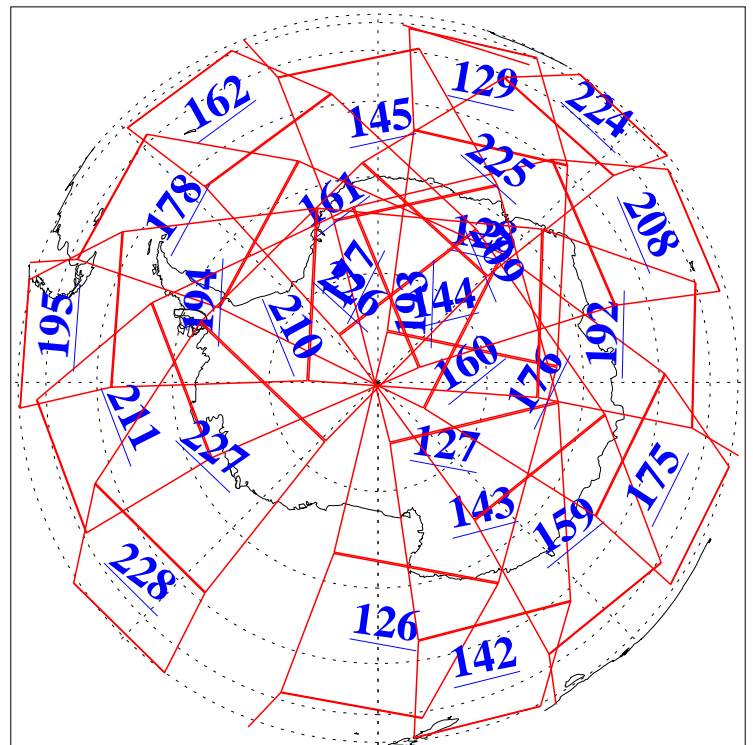

L1B Availability
AMSU Granules: 240
HSB Granules: 0
AIRS Granules: 240

20 Aug 2004
DoY 233
Aqua Day 839
Granules: 1 to 120

Granules: 121 to 240

Legend: AMSU Available, HSB Available, AIRS Available

L1B Availability
AMSU Granules: 240
HSB Granules: 0
AIRS Granules: 240

20 Aug 2004
DoY 233
Aqua Day 839

Ascending Granules

Descending Granules

Legend: AMSU Available, HSB Available, AIRS Available

L1B Availability
 AMSU Granules: 240
 HSB Granules: 0
 AIRS Granules: 240

20 Aug 2004
 DoY 233
 Aqua Day 839

Northern Hemisphere Granules

Southern Hemisphere Granules

Legend: AMSU Available, HSB Available, AIRS Available