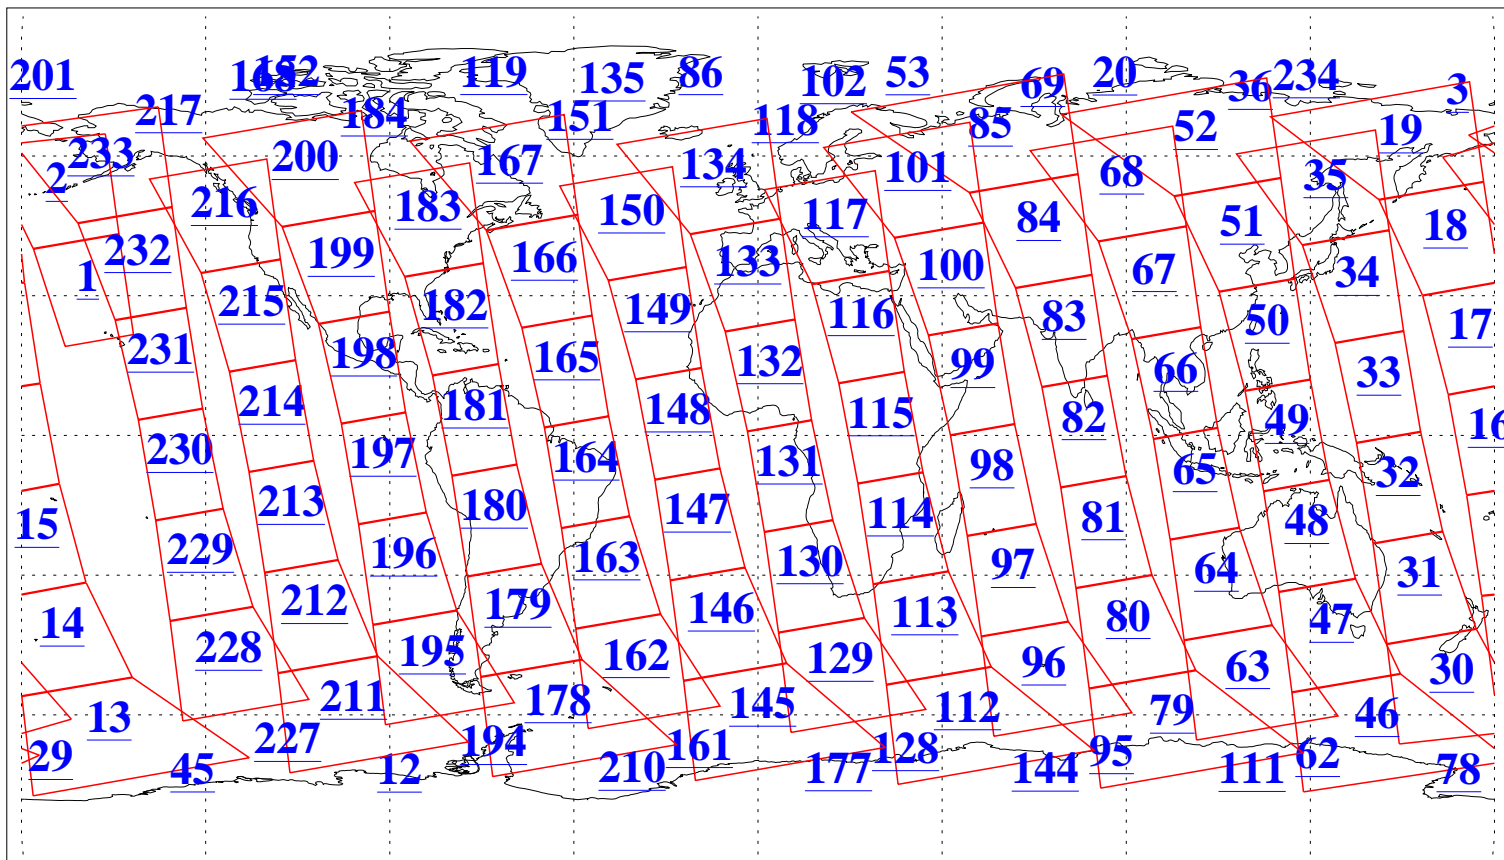

L1B Availability
AMSU Granules: 240
HSB Granules: 0
AIRS Granules: 240

20 Aug 2004
DoY 233
Aqua Day 839
Granules: 1 to 120

Granules: 121 to 240

Legend: AMSU Available, HSB Available, AIRS Available

L1B Availability
AMSU Granules: 240
HSB Granules: 0
AIRS Granules: 240

20 Aug 2004
DoY 233
Aqua Day 839

Ascending Granules

Descending Granules

Legend: AMSU Available, HSB Available, AIRS Available

L1B Availability
 AMSU Granules: 240
 HSB Granules: 0
 AIRS Granules: 240

20 Aug 2004
 DoY 233
 Aqua Day 839

Northern Hemisphere Granules

Southern Hemisphere Granules

Legend: AMSU Available, HSB Available, AIRS Available