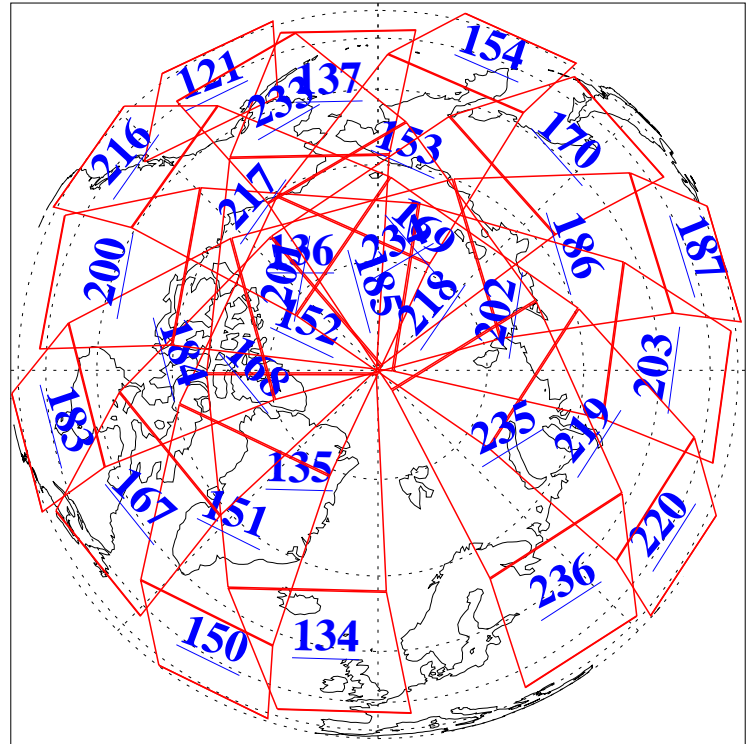

L1B Availability
AMSU Granules: 240
HSB Granules: 0
AIRS Granules: 240

20 Aug 2004
DoY 233
Aqua Day 839
Granules: 1 to 120

Granules: 121 to 240

Legend: AMSU Available, HSB Available, AIRS Available

L1B Availability
AMSU Granules: 240
HSB Granules: 0
AIRS Granules: 240

20 Aug 2004
DoY 233
Aqua Day 839

Ascending Granules

Descending Granules

Legend: AMSU Available, HSB Available, AIRS Available

L1B Availability
 AMSU Granules: 240
 HSB Granules: 0
 AIRS Granules: 240

20 Aug 2004
 DoY 233
 Aqua Day 839

Northern Hemisphere Granules

Southern Hemisphere Granules

Legend: AMSU Available, HSB Available, AIRS Available