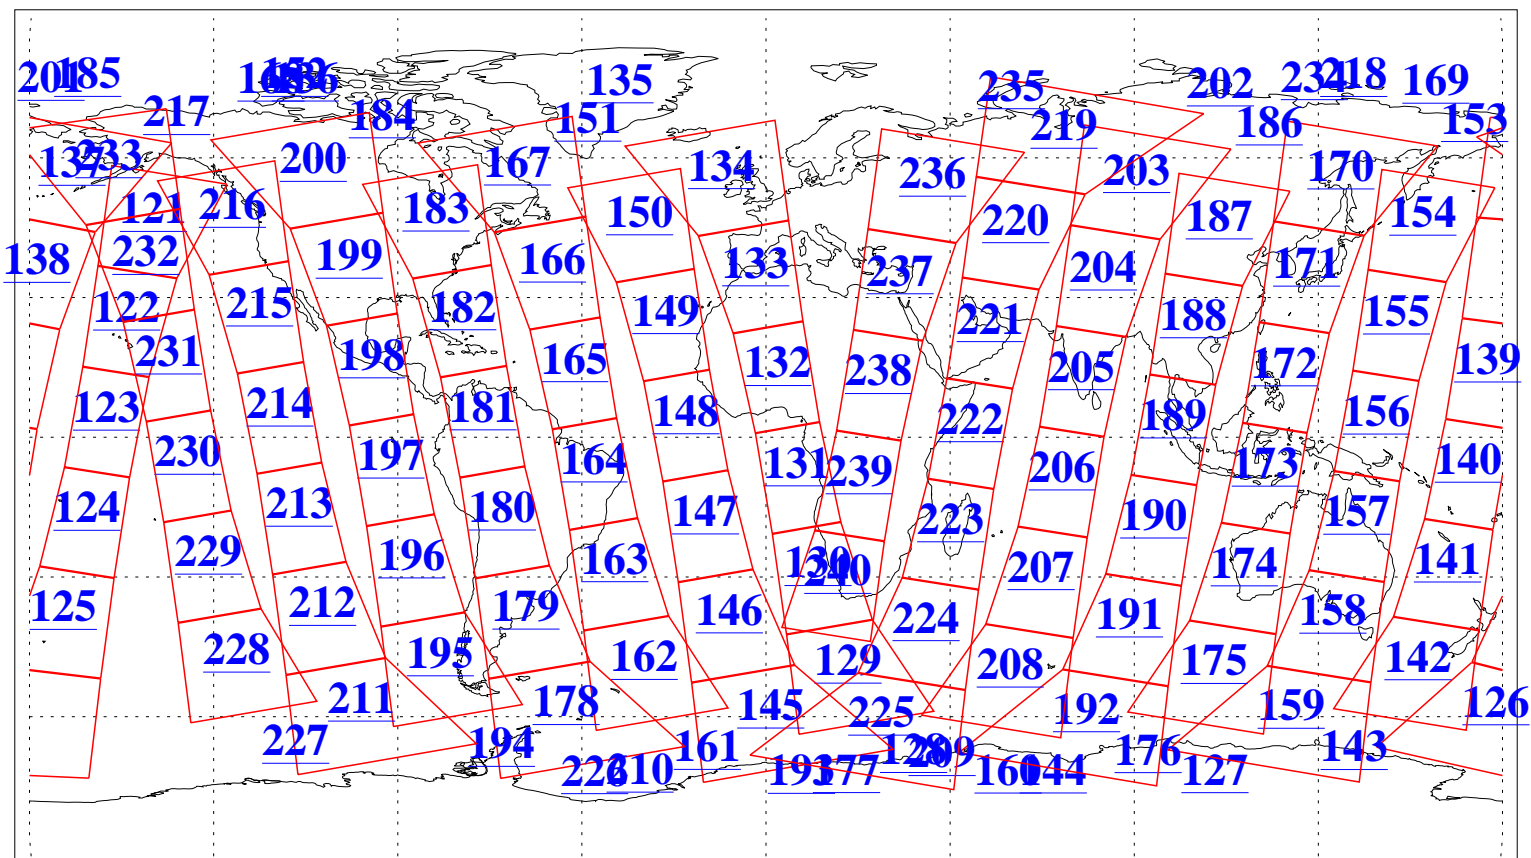

L1B Availability
AMSU Granules: 240
HSB Granules: 0
AIRS Granules: 240

20 Aug 2004
DoY 233
Aqua Day 839
Granules: 1 to 120

Granules: 121 to 240

Legend: AMSU Available, HSB Available, AIRS Available

L1B Availability
AMSU Granules: 240
HSB Granules: 0
AIRS Granules: 240

20 Aug 2004
DoY 233
Aqua Day 839

Ascending Granules

Descending Granules

Legend: AMSU Available, HSB Available, AIRS Available

L1B Availability
 AMSU Granules: 240
 HSB Granules: 0
 AIRS Granules: 240

20 Aug 2004
 DoY 233
 Aqua Day 839