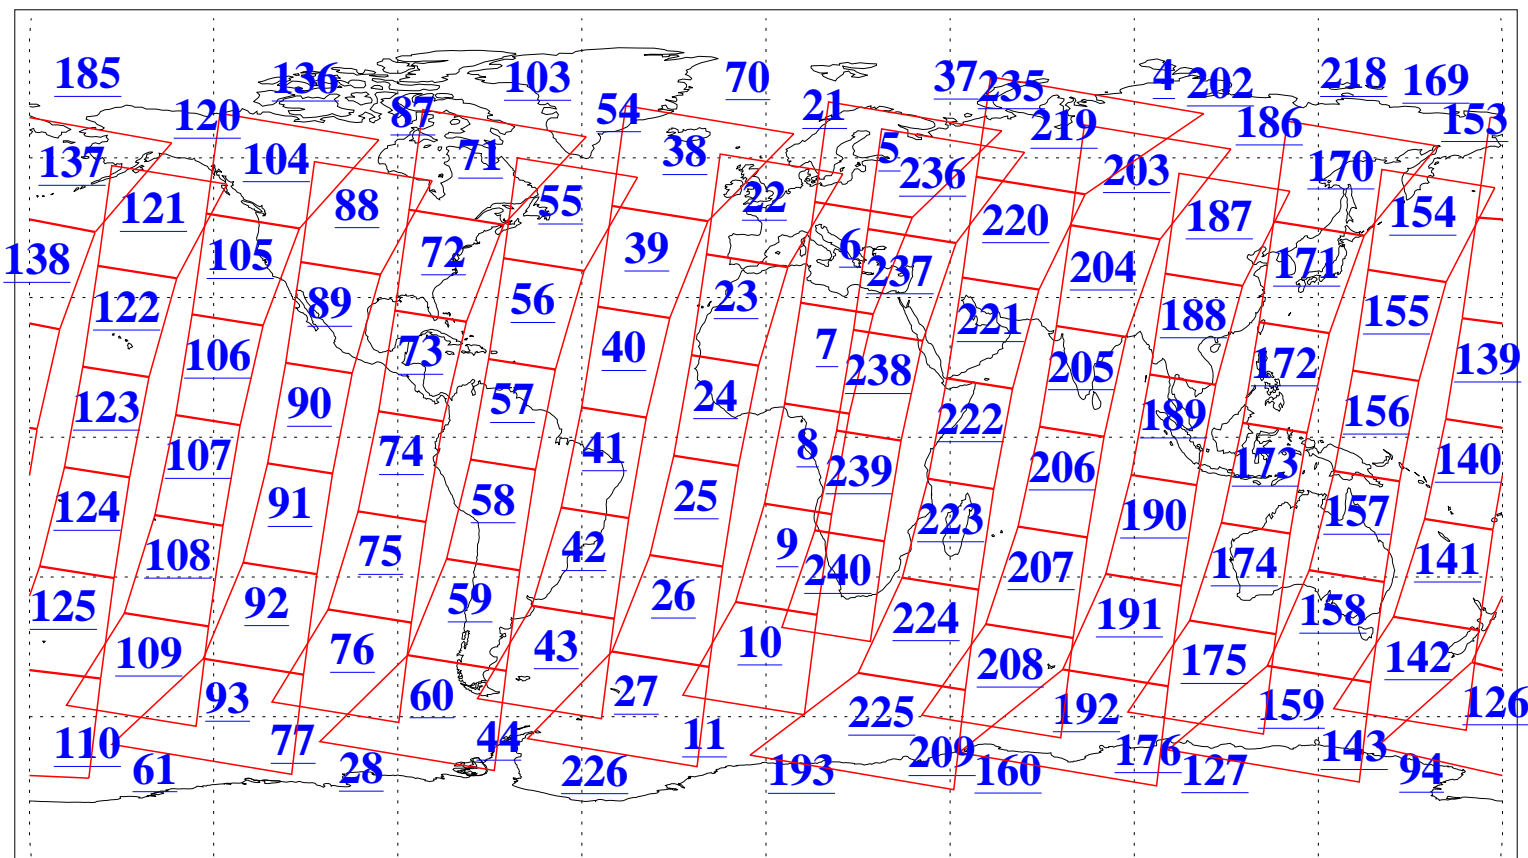

L1B Availability
AMSU Granules: 240
HSB Granules: 0
AIRS Granules: 240

20 Aug 2004
DoY 233
Aqua Day 839
Granules: 1 to 120

Granules: 121 to 240

Legend: AMSU Available, HSB Available, AIRS Available

L1B Availability
AMSU Granules: 240
HSB Granules: 0
AIRS Granules: 240

20 Aug 2004
DoY 233
Aqua Day 839

Ascending Granules

Descending Granules

Legend: AMSU Available, HSB Available, AIRS Available

L1B Availability
 AMSU Granules: 240
 HSB Granules: 0
 AIRS Granules: 240

20 Aug 2004
 DoY 233
 Aqua Day 839

Northern Hemisphere Granules

Southern Hemisphere Granules

Legend: AMSU Available, HSB Available, AIRS Available