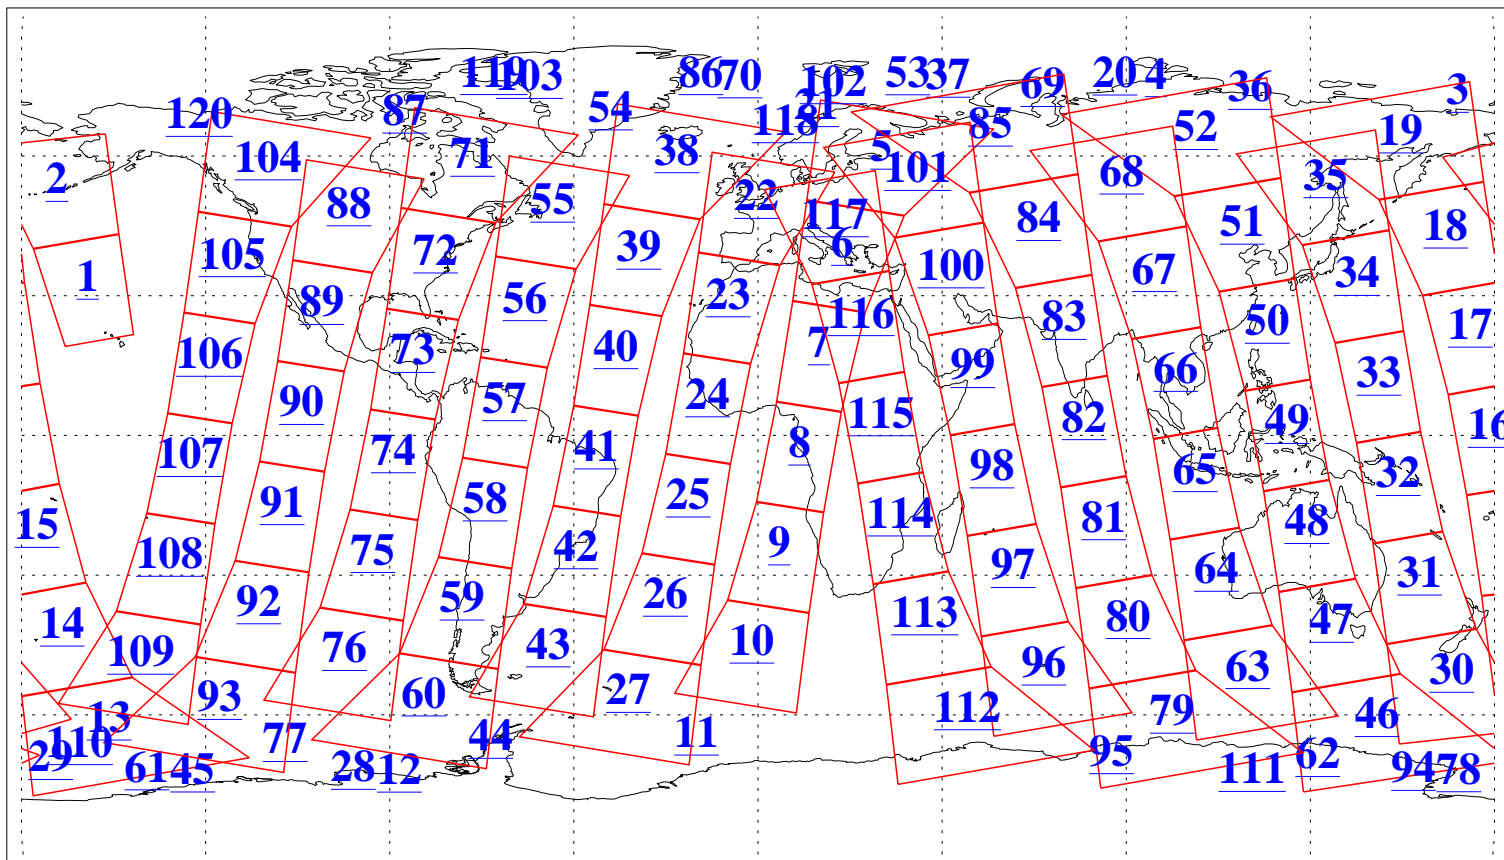

L1B Availability
AMSU Granules: 240
HSB Granules: 0
AIRS Granules: 240

20 Aug 2004
DoY 233
Aqua Day 839
Granules: 1 to 120

Granules: 121 to 240

Legend: AMSU Available, HSB Available, AIRS Available

L1B Availability
AMSU Granules: 240
HSB Granules: 0
AIRS Granules: 240

20 Aug 2004
DoY 233
Aqua Day 839

Ascending Granules

Descending Granules

Legend: AMSU Available, HSB Available, AIRS Available

L1B Availability
 AMSU Granules: 240
 HSB Granules: 0
 AIRS Granules: 240

20 Aug 2004
 DoY 233
 Aqua Day 839

Northern Hemisphere Granules

Southern Hemisphere Granules

Legend: AMSU Available, HSB Available, AIRS Available