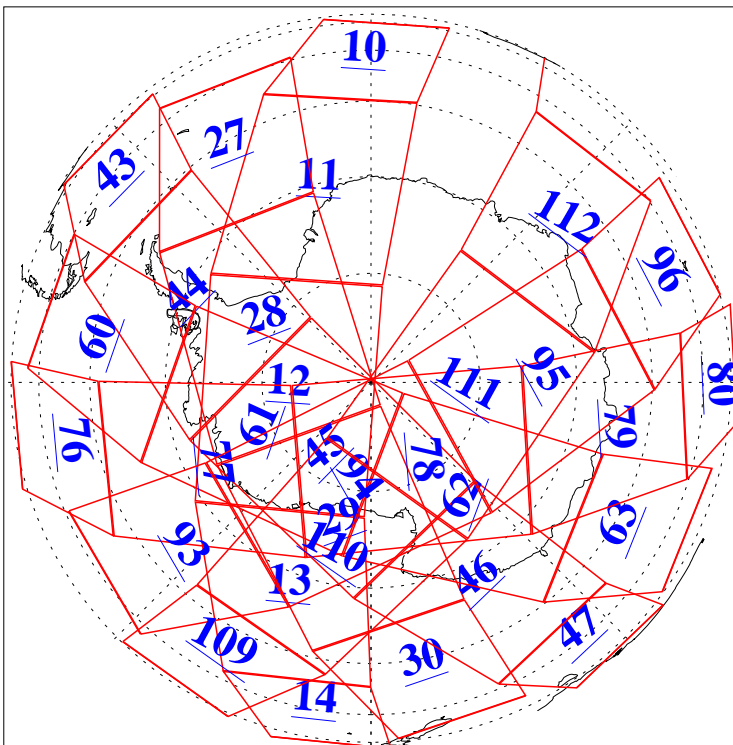

L1B Availability
AMSU Granules: 240
HSB Granules: 0
AIRS Granules: 240

20 Aug 2004
DoY 233
Aqua Day 839
Granules: 1 to 120

Granules: 121 to 240

Legend: AMSU Available, HSB Available, AIRS Available

L1B Availability
AMSU Granules: 240
HSB Granules: 0
AIRS Granules: 240

20 Aug 2004
DoY 233
Aqua Day 839

Ascending Granules

Descending Granules

Legend: AMSU Available, HSB Available, AIRS Available

L1B Availability
 AMSU Granules: 240
 HSB Granules: 0
 AIRS Granules: 240

20 Aug 2004
 DoY 233
 Aqua Day 839

Northern Hemisphere Granules

Southern Hemisphere Granules

Legend: AMSU Available, HSB Available, AIRS Available