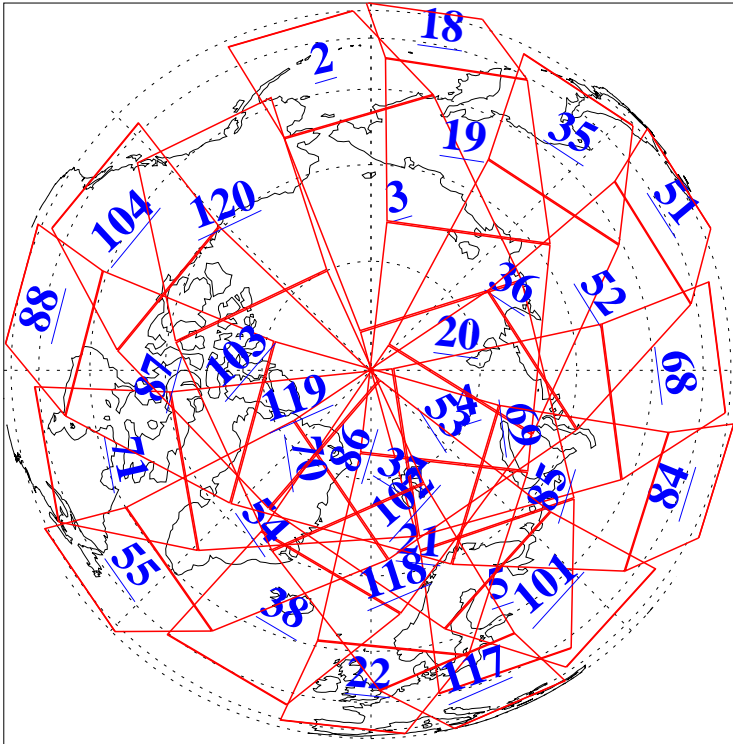

L1B Availability
AMSU Granules: 240
HSB Granules: 0
AIRS Granules: 240

20 Aug 2004
DoY 233
Aqua Day 839
Granules: 1 to 120

Granules: 121 to 240

Legend: AMSU Available, HSB Available, AIRS Available

L1B Availability
AMSU Granules: 240
HSB Granules: 0
AIRS Granules: 240

20 Aug 2004
DoY 233
Aqua Day 839

Ascending Granules

Descending Granules

Legend: AMSU Available, HSB Available, AIRS Available

L1B Availability
 AMSU Granules: 240
 HSB Granules: 0
 AIRS Granules: 240

20 Aug 2004
 DoY 233
 Aqua Day 839

Northern Hemisphere Granules

Southern Hemisphere Granules

Legend: AMSU Available, HSB Available, AIRS Available