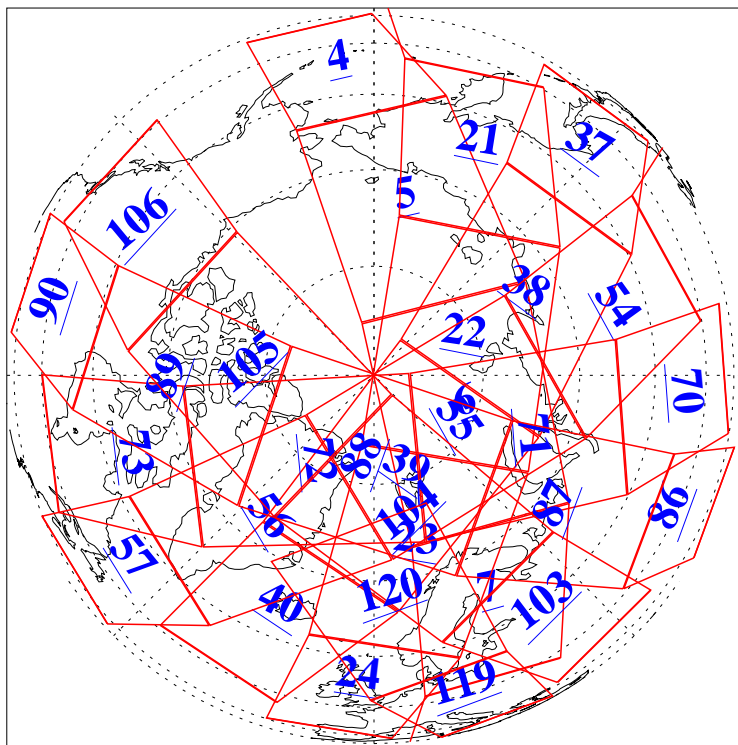

L1B Availability
AMSU Granules: 240
HSB Granules: 0
AIRS Granules: 240

18 Aug 2004
DoY 231
Aqua Day 837
Granules: 1 to 120

Granules: 121 to 240

Legend: AMSU Available, HSB Available, AIRS Available

L1B Availability
AMSU Granules: 240
HSB Granules: 0
AIRS Granules: 240

18 Aug 2004
DoY 231
Aqua Day 837

Ascending Granules

Descending Granules

Legend: AMSU Available, HSB Available, AIRS Available

L1B Availability
 AMSU Granules: 240
 HSB Granules: 0
 AIRS Granules: 240

18 Aug 2004
 DoY 231
 Aqua Day 837

Northern Hemisphere Granules

Southern Hemisphere Granules

Legend: AMSU Available, HSB Available, AIRS Available