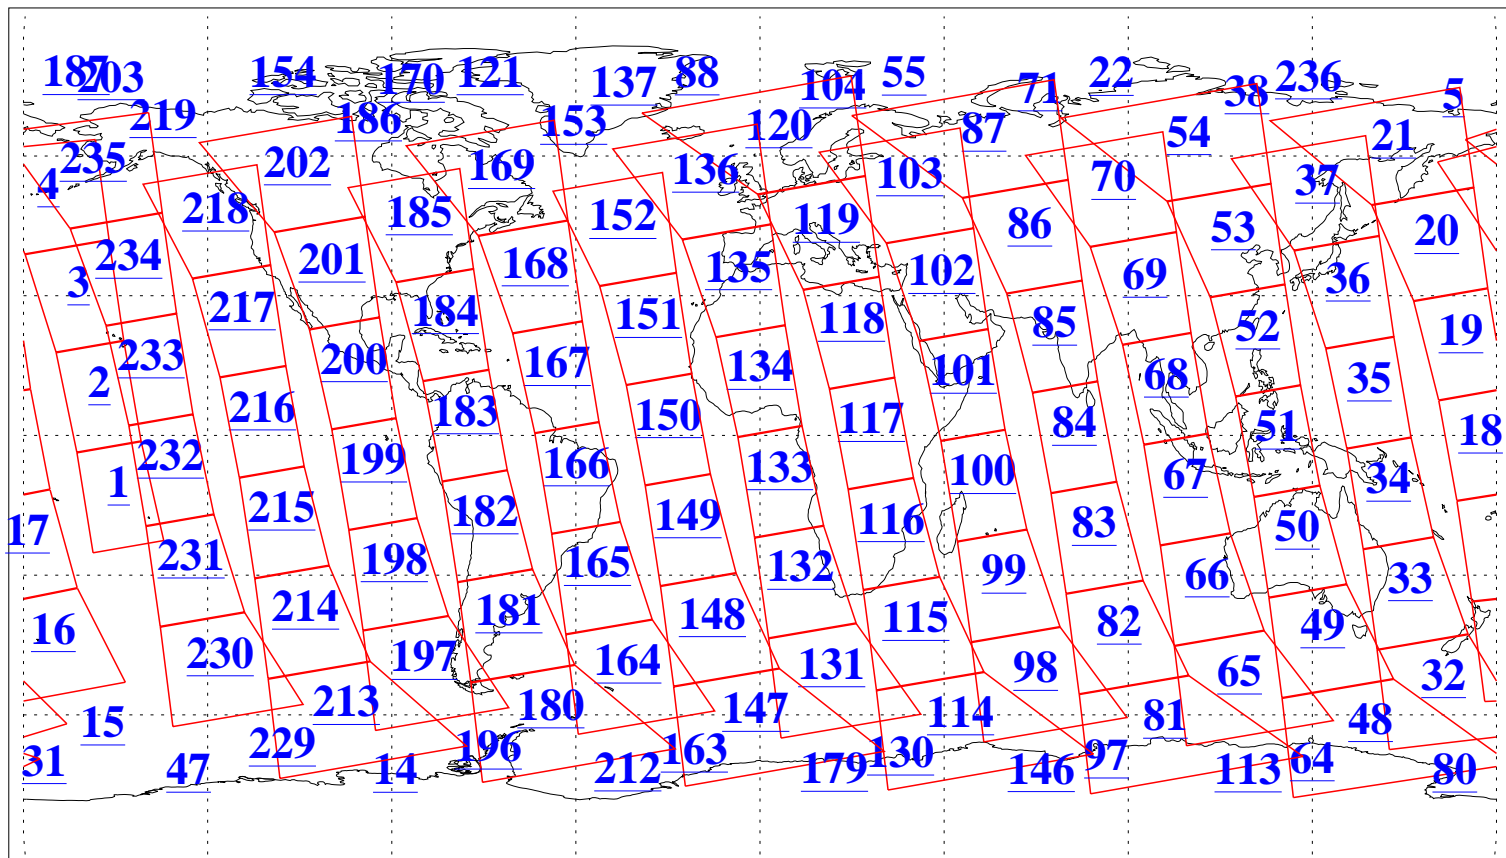

L1B Availability
AMSU Granules: 240
HSB Granules: 0
AIRS Granules: 240

18 Aug 2004
DoY 231
Aqua Day 837
Granules: 1 to 120

Granules: 121 to 240

Legend: AMSU Available, HSB Available, AIRS Available

L1B Availability
AMSU Granules: 240
HSB Granules: 0
AIRS Granules: 240

18 Aug 2004
DoY 231
Aqua Day 837

Ascending Granules

Descending Granules

Legend: AMSU Available, HSB Available, AIRS Available

L1B Availability
 AMSU Granules: 240
 HSB Granules: 0
 AIRS Granules: 240

18 Aug 2004
 DoY 231
 Aqua Day 837

Northern Hemisphere Granules

Southern Hemisphere Granules

Legend: AMSU Available, HSB Available, AIRS Available