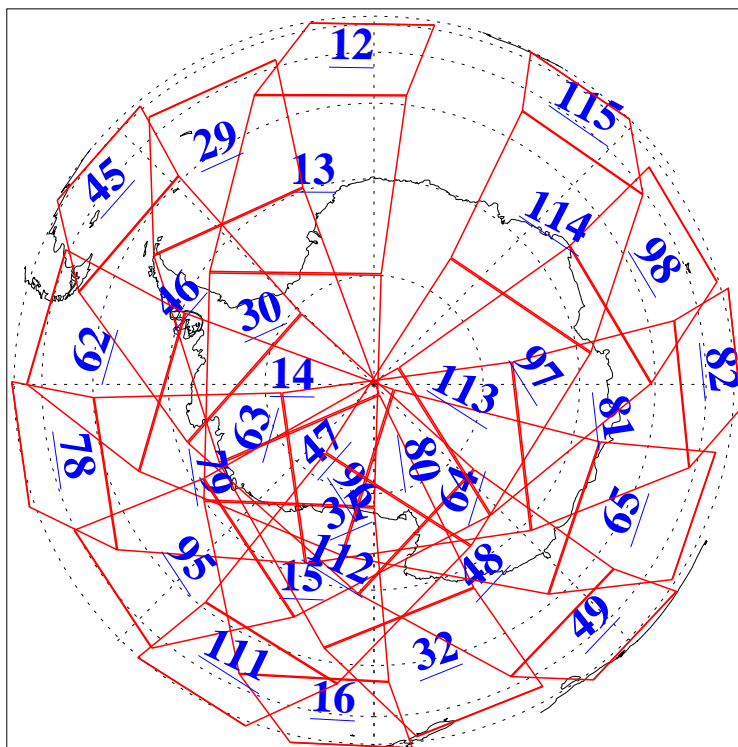

L1B Availability
AMSU Granules: 240
HSB Granules: 0
AIRS Granules: 240

18 Aug 2004
DoY 231
Aqua Day 837
Granules: 1 to 120

Granules: 121 to 240

Legend: AMSU Available, HSB Available, AIRS Available

L1B Availability
AMSU Granules: 240
HSB Granules: 0
AIRS Granules: 240

18 Aug 2004
DoY 231
Aqua Day 837

Ascending Granules

Descending Granules

Legend: AMSU Available, HSB Available, AIRS Available

L1B Availability
 AMSU Granules: 240
 HSB Granules: 0
 AIRS Granules: 240

18 Aug 2004
 DoY 231
 Aqua Day 837

Northern Hemisphere Granules

Southern Hemisphere Granules

Legend: AMSU Available, HSB Available, AIRS Available