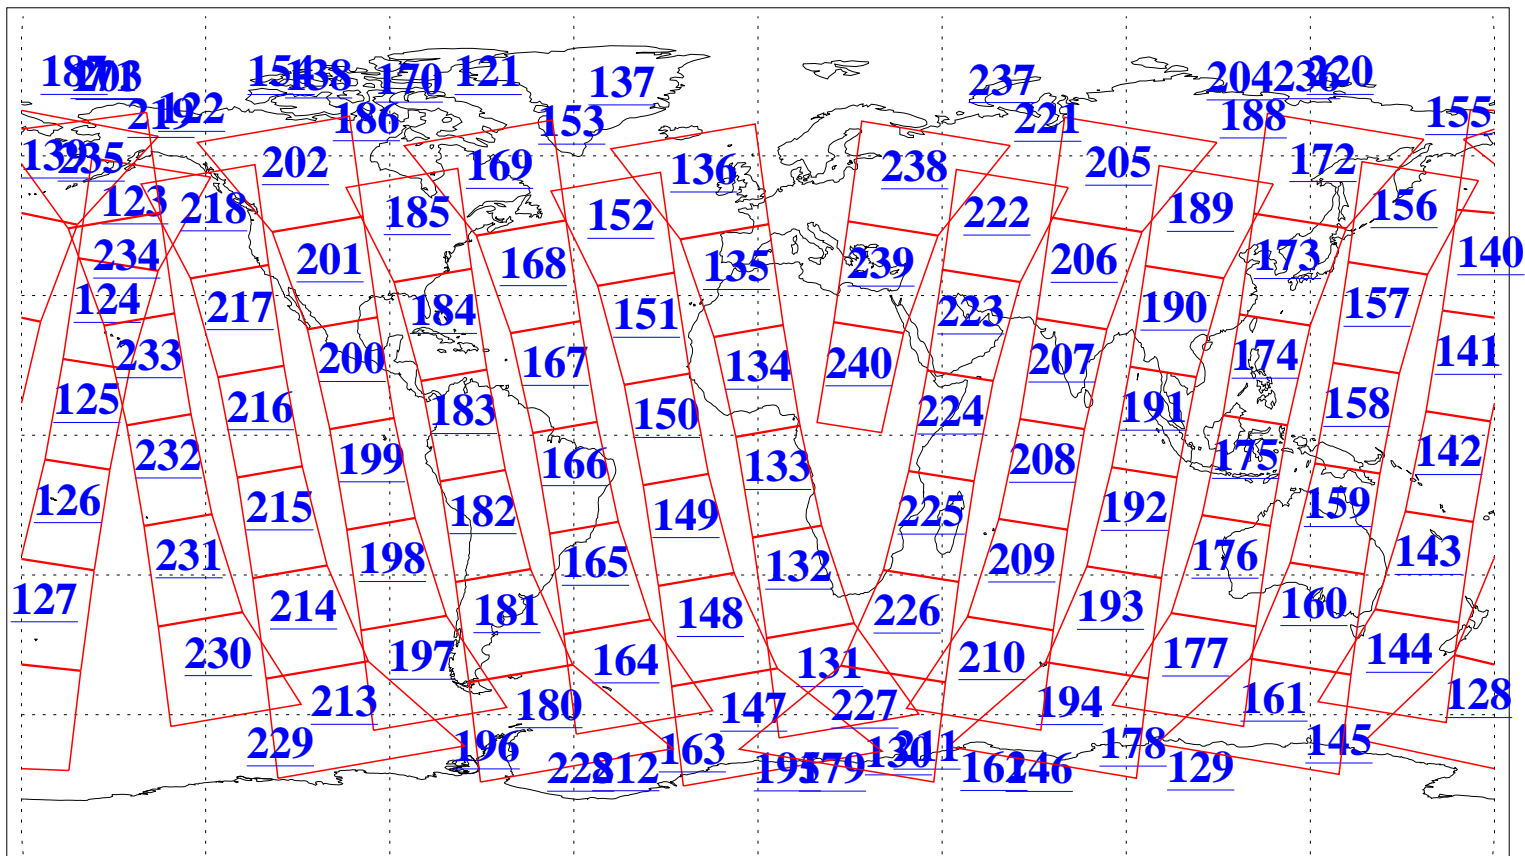

L1B Availability
AMSU Granules: 240
HSB Granules: 0
AIRS Granules: 240

18 Aug 2004
DoY 231
Aqua Day 837
Granules: 1 to 120

Granules: 121 to 240

Legend: AMSU Available, HSB Available, AIRS Available

L1B Availability
AMSU Granules: 240
HSB Granules: 0
AIRS Granules: 240

18 Aug 2004
DoY 231
Aqua Day 837

Ascending Granules

Descending Granules

Legend: AMSU Available, HSB Available, AIRS Available

L1B Availability
 AMSU Granules: 240
 HSB Granules: 0
 AIRS Granules: 240

18 Aug 2004
 DoY 231
 Aqua Day 837

Northern Hemisphere Granules

Southern Hemisphere Granules

Legend: AMSU Available, HSB Available, AIRS Available