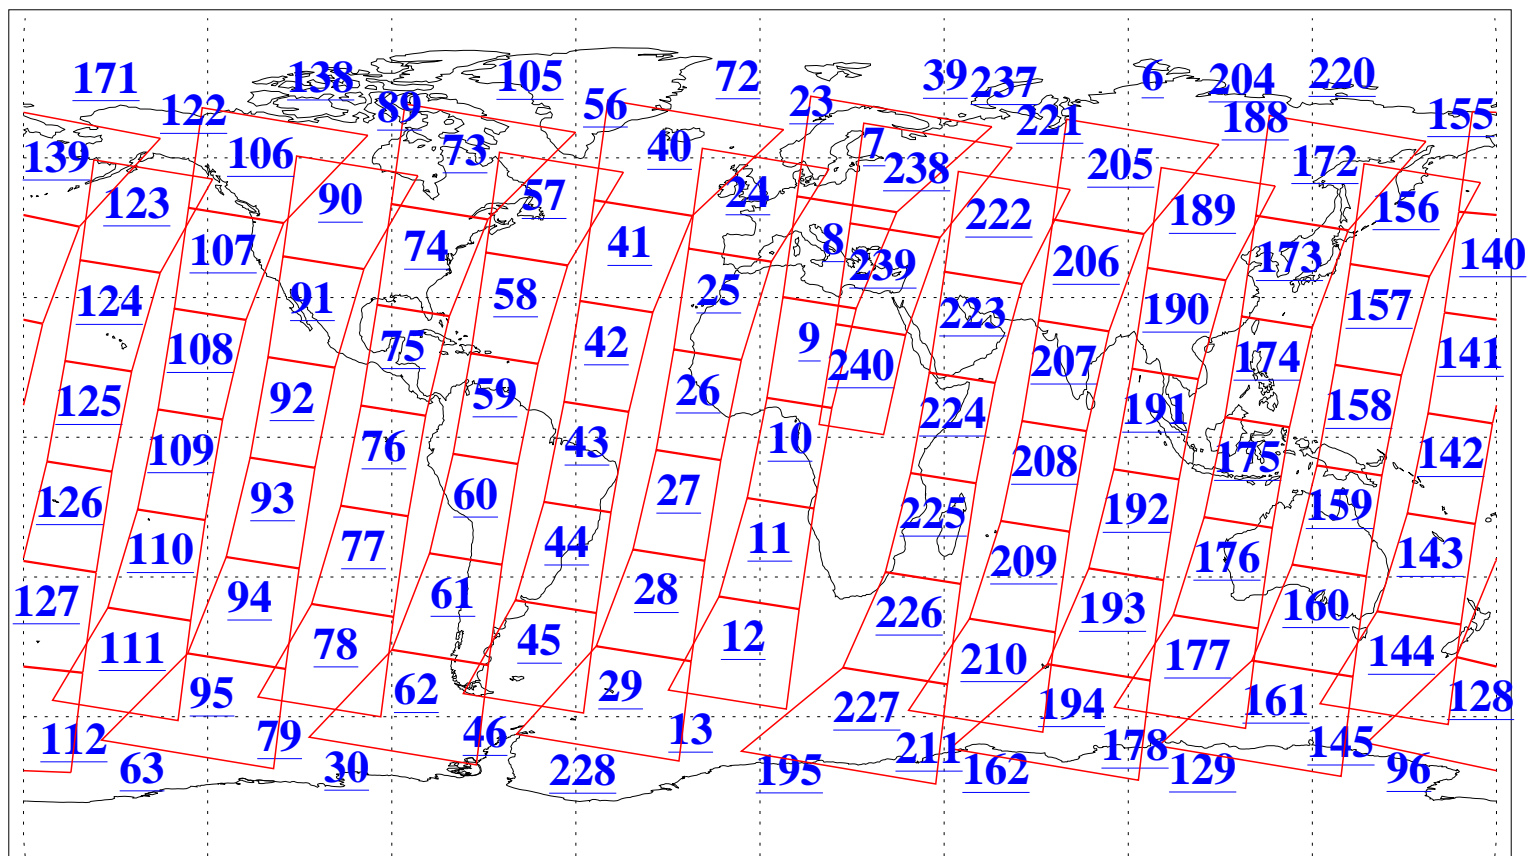

L1B Availability
AMSU Granules: 240
HSB Granules: 0
AIRS Granules: 240

18 Aug 2004
DoY 231
Aqua Day 837
Granules: 1 to 120

Granules: 121 to 240

Legend: AMSU Available, HSB Available, AIRS Available

L1B Availability
AMSU Granules: 240
HSB Granules: 0
AIRS Granules: 240

18 Aug 2004
DoY 231
Aqua Day 837

Ascending Granules

Descending Granules

Legend: AMSU Available, HSB Available, AIRS Available

L1B Availability
 AMSU Granules: 240
 HSB Granules: 0
 AIRS Granules: 240

18 Aug 2004
 DoY 231
 Aqua Day 837

Northern Hemisphere Granules

Southern Hemisphere Granules

Legend: AMSU Available, HSB Available, AIRS Available