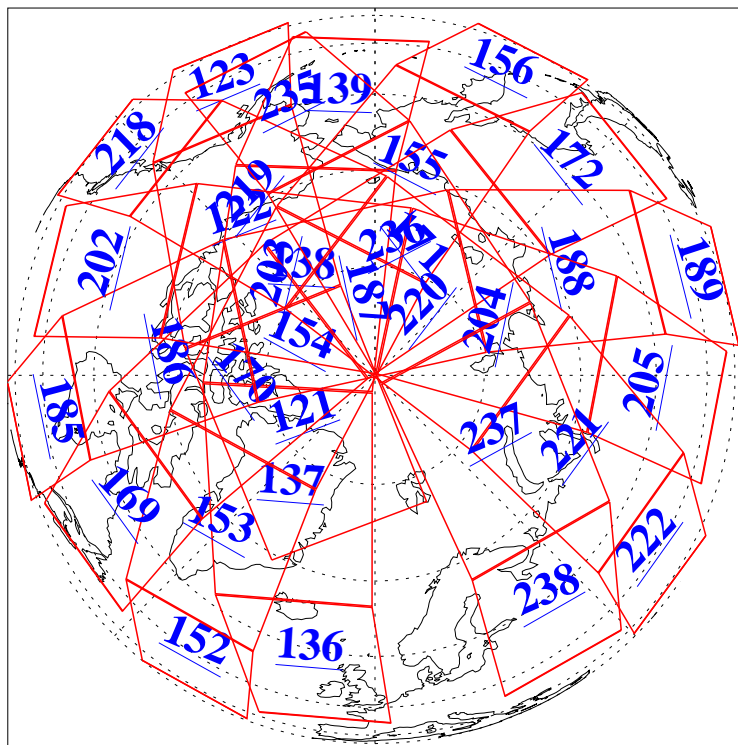

L1B Availability
AMSU Granules: 240
HSB Granules: 0
AIRS Granules: 240

18 Aug 2004
DoY 231
Aqua Day 837
Granules: 1 to 120

Granules: 121 to 240

Legend: AMSU Available, HSB Available, AIRS Available

L1B Availability
AMSU Granules: 240
HSB Granules: 0
AIRS Granules: 240

18 Aug 2004
DoY 231
Aqua Day 837

Ascending Granules

Descending Granules

Legend: AMSU Available, HSB Available, AIRS Available

L1B Availability
 AMSU Granules: 240
 HSB Granules: 0
 AIRS Granules: 240

18 Aug 2004
 DoY 231
 Aqua Day 837

Northern Hemisphere Granules

Southern Hemisphere Granules

Legend: AMSU Available, HSB Available, AIRS Available