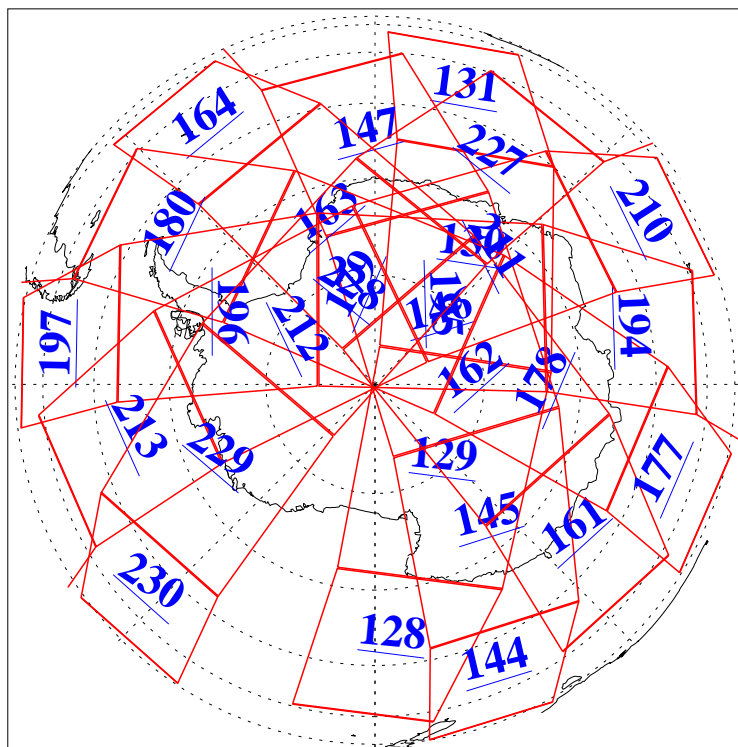

L1B Availability
AMSU Granules: 240
HSB Granules: 0
AIRS Granules: 240

18 Aug 2004
DoY 231
Aqua Day 837
Granules: 1 to 120

Granules: 121 to 240

Legend: AMSU Available, HSB Available, AIRS Available

L1B Availability
AMSU Granules: 240
HSB Granules: 0
AIRS Granules: 240

18 Aug 2004
DoY 231
Aqua Day 837

Ascending Granules

Descending Granules

Legend: AMSU Available, HSB Available, AIRS Available

L1B Availability
 AMSU Granules: 240
 HSB Granules: 0
 AIRS Granules: 240

18 Aug 2004
 DoY 231
 Aqua Day 837

Northern Hemisphere Granules

Southern Hemisphere Granules

Legend: AMSU Available, HSB Available, AIRS Available