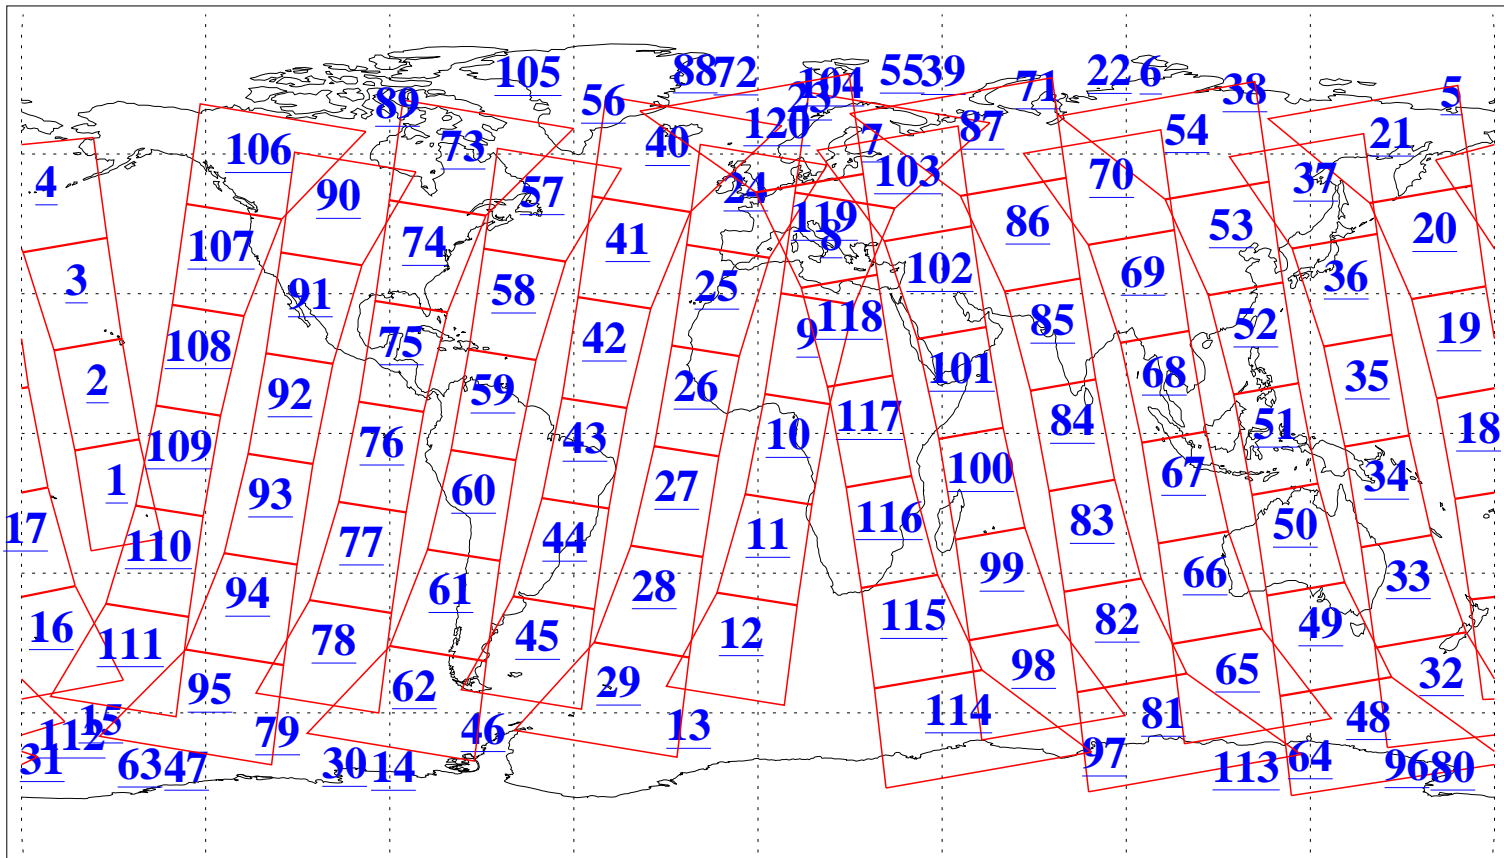

L1B Availability
AMSU Granules: 240
HSB Granules: 0
AIRS Granules: 240

18 Aug 2004
DoY 231
Aqua Day 837
Granules: 1 to 120

Granules: 121 to 240

Legend: AMSU Available, HSB Available, AIRS Available

L1B Availability
AMSU Granules: 240
HSB Granules: 0
AIRS Granules: 240

18 Aug 2004
DoY 231
Aqua Day 837

Ascending Granules

Descending Granules

Legend: AMSU Available, HSB Available, AIRS Available

L1B Availability
 AMSU Granules: 240
 HSB Granules: 0
 AIRS Granules: 240

18 Aug 2004
 DoY 231
 Aqua Day 837

Northern Hemisphere Granules

Southern Hemisphere Granules

Legend: AMSU Available, HSB Available, AIRS Available