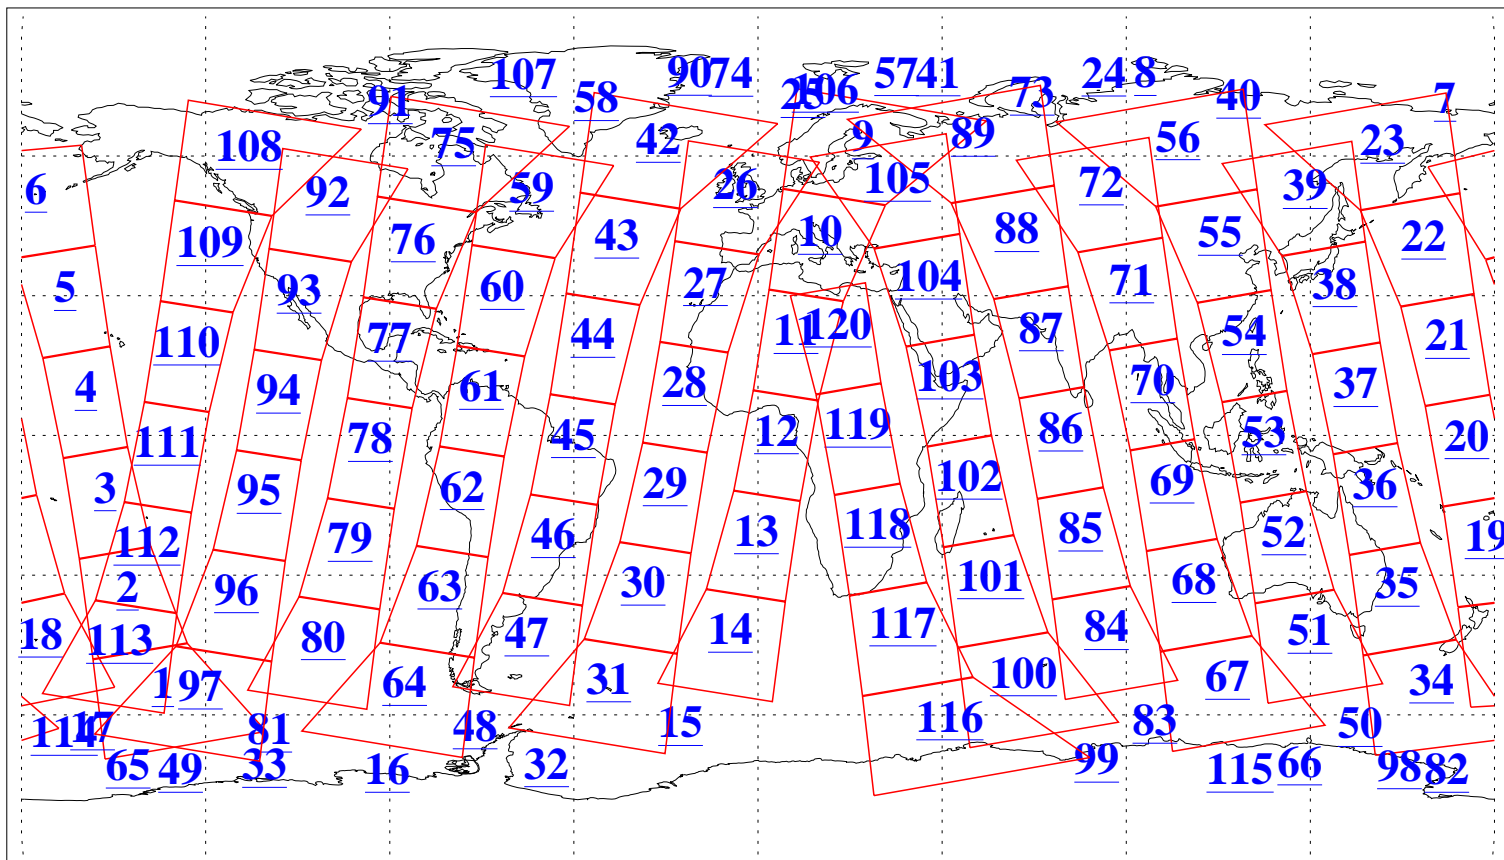

L1B Availability  
AMSU Granules: 240  
HSB Granules: 0  
AIRS Granules: 240

16 Aug 2004  
DoY 229  
Aqua Day 835  
Granules: 1 to 120

Granules: 121 to 240

Legend: AMSU Available, HSB Available, AIRS Available

L1B Availability  
AMSU Granules: 240  
HSB Granules: 0  
AIRS Granules: 240

16 Aug 2004  
DoY 229  
Aqua Day 835

Ascending Granules

Descending Granules

Legend: AMSU Available, HSB Available, AIRS Available

L1B Availability  
 AMSU Granules: 240  
 HSB Granules: 0  
 AIRS Granules: 240

16 Aug 2004  
 DoY 229  
 Aqua Day 835

Northern Hemisphere Granules

Southern Hemisphere Granules

Legend: AMSU Available, HSB Available, AIRS Available