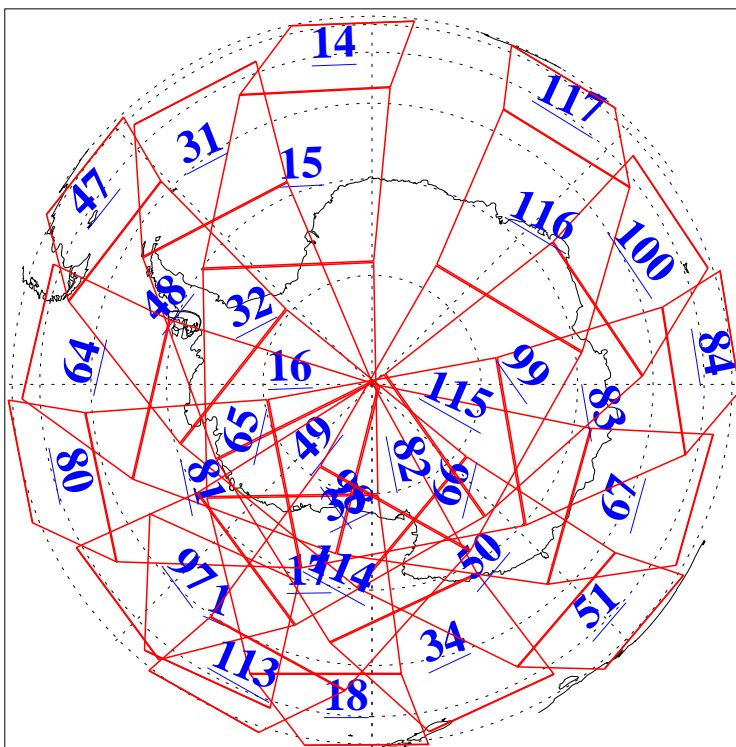

L1B Availability  
AMSU Granules: 240  
HSB Granules: 0  
AIRS Granules: 240

16 Aug 2004  
DoY 229  
Aqua Day 835  
Granules: 1 to 120

Granules: 121 to 240

Legend: AMSU Available, HSB Available, AIRS Available

L1B Availability  
AMSU Granules: 240  
HSB Granules: 0  
AIRS Granules: 240

16 Aug 2004  
DoY 229  
Aqua Day 835

Ascending Granules

Descending Granules

Legend: AMSU Available, HSB Available, AIRS Available

L1B Availability  
 AMSU Granules: 240  
 HSB Granules: 0  
 AIRS Granules: 240

16 Aug 2004  
 DoY 229  
 Aqua Day 835

Northern Hemisphere Granules

Southern Hemisphere Granules

Legend: AMSU Available, HSB Available, AIRS Available