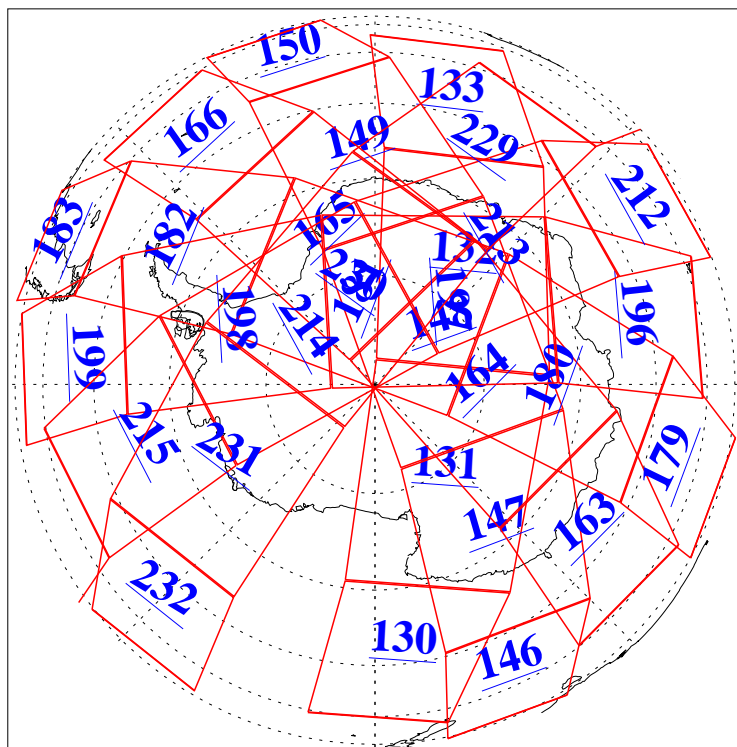

L1B Availability  
AMSU Granules: 240  
HSB Granules: 0  
AIRS Granules: 240

16 Aug 2004  
DoY 229  
Aqua Day 835  
Granules: 1 to 120

Granules: 121 to 240

Legend: AMSU Available, HSB Available, AIRS Available

L1B Availability  
AMSU Granules: 240  
HSB Granules: 0  
AIRS Granules: 240

16 Aug 2004  
DoY 229  
Aqua Day 835

Ascending Granules

Descending Granules

Legend: AMSU Available, HSB Available, AIRS Available

L1B Availability  
 AMSU Granules: 240  
 HSB Granules: 0  
 AIRS Granules: 240

16 Aug 2004  
 DoY 229  
 Aqua Day 835

Northern Hemisphere Granules

Southern Hemisphere Granules

Legend: AMSU Available, HSB Available, AIRS Available