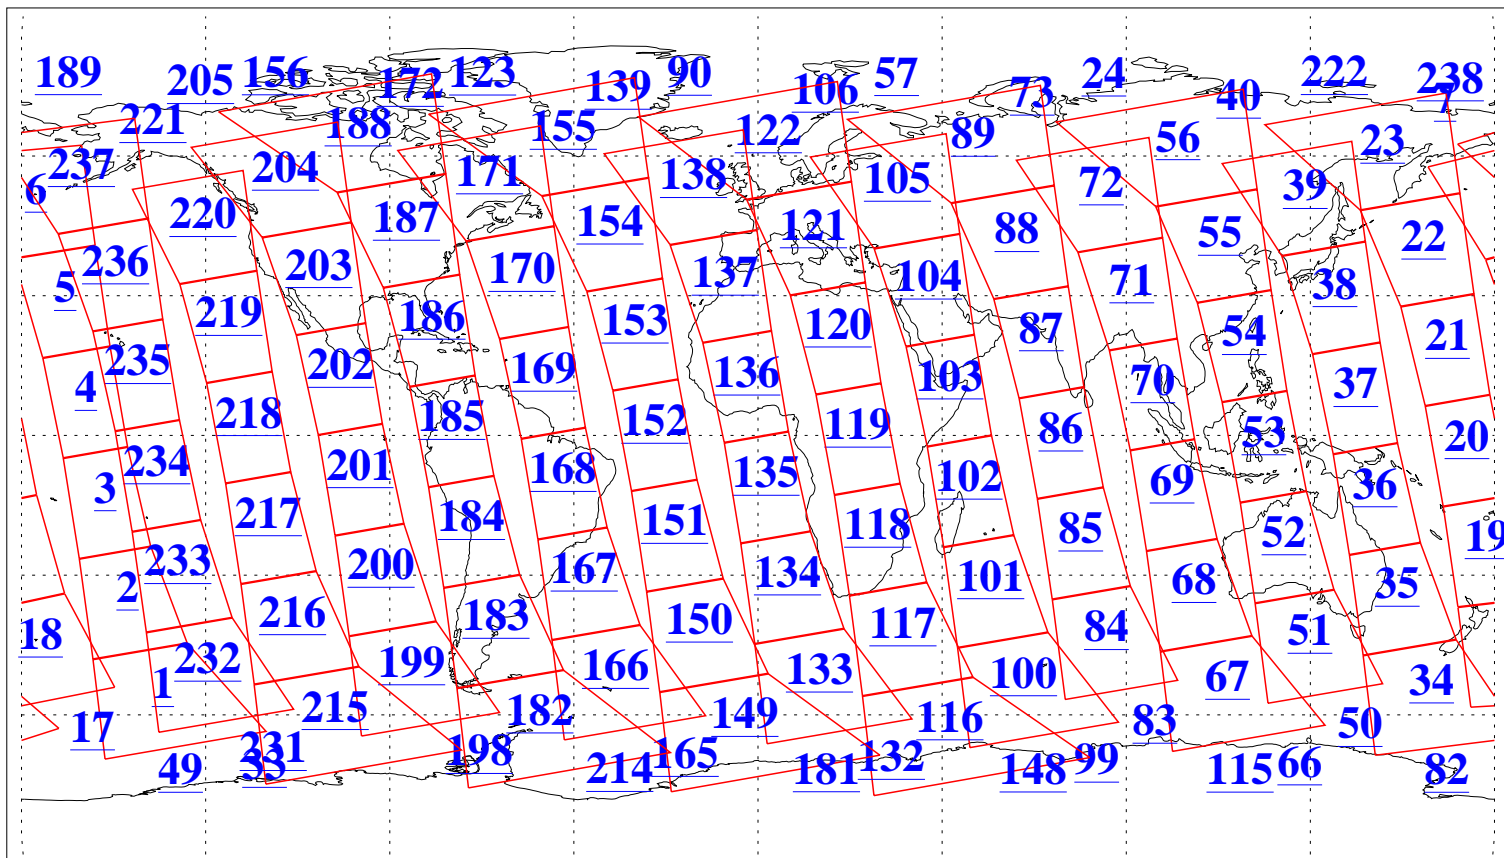

L1B Availability  
AMSU Granules: 240  
HSB Granules: 0  
AIRS Granules: 240

16 Aug 2004  
DoY 229  
Aqua Day 835  
Granules: 1 to 120

Granules: 121 to 240

Legend: AMSU Available, HSB Available, AIRS Available

L1B Availability  
AMSU Granules: 240  
HSB Granules: 0  
AIRS Granules: 240

16 Aug 2004  
DoY 229  
Aqua Day 835

Ascending Granules

Descending Granules

Legend: AMSU Available, HSB Available, AIRS Available

L1B Availability  
 AMSU Granules: 240  
 HSB Granules: 0  
 AIRS Granules: 240

16 Aug 2004  
 DoY 229  
 Aqua Day 835

Northern Hemisphere Granules

Southern Hemisphere Granules

Legend: AMSU Available, HSB Available, AIRS Available