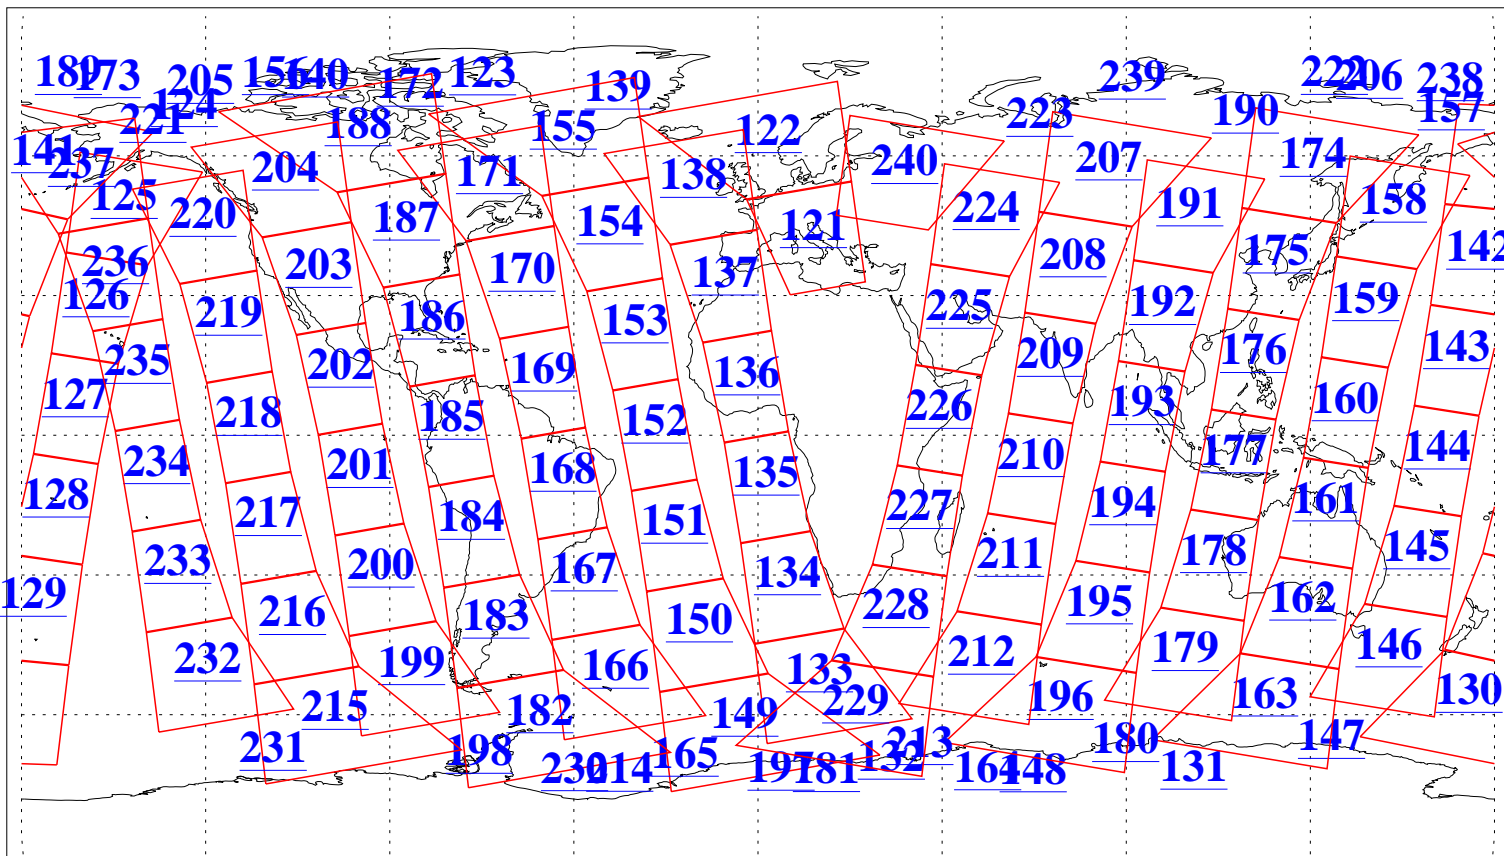

L1B Availability  
AMSU Granules: 240  
HSB Granules: 0  
AIRS Granules: 240

16 Aug 2004  
DoY 229  
Aqua Day 835  
Granules: 1 to 120

Granules: 121 to 240

Legend: AMSU Available, HSB Available, AIRS Available

L1B Availability  
AMSU Granules: 240  
HSB Granules: 0  
AIRS Granules: 240

16 Aug 2004  
DoY 229  
Aqua Day 835

Ascending Granules

Descending Granules

Legend: AMSU Available, HSB Available, AIRS Available

L1B Availability  
 AMSU Granules: 240  
 HSB Granules: 0  
 AIRS Granules: 240

16 Aug 2004  
 DoY 229  
 Aqua Day 835

Northern Hemisphere Granules

Southern Hemisphere Granules

Legend: AMSU Available, HSB Available, AIRS Available