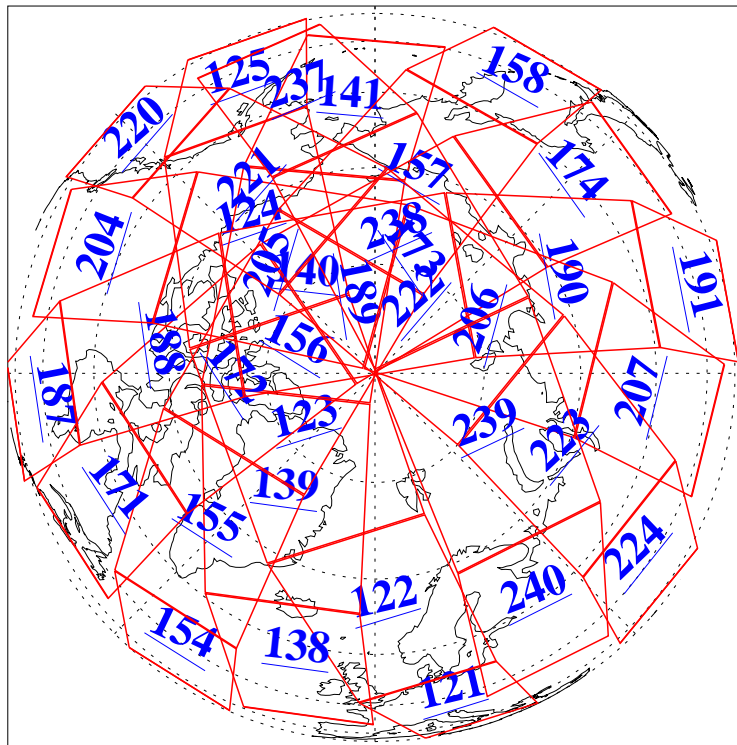

L1B Availability  
AMSU Granules: 240  
HSB Granules: 0  
AIRS Granules: 240

16 Aug 2004  
DoY 229  
Aqua Day 835  
Granules: 1 to 120

Granules: 121 to 240

Legend: AMSU Available, HSB Available, AIRS Available

L1B Availability  
AMSU Granules: 240  
HSB Granules: 0  
AIRS Granules: 240

16 Aug 2004  
DoY 229  
Aqua Day 835

Ascending Granules

Descending Granules

Legend: AMSU Available, HSB Available, AIRS Available

L1B Availability  
 AMSU Granules: 240  
 HSB Granules: 0  
 AIRS Granules: 240

16 Aug 2004  
 DoY 229  
 Aqua Day 835

Northern Hemisphere Granules

Southern Hemisphere Granules

Legend: AMSU Available, HSB Available, AIRS Available