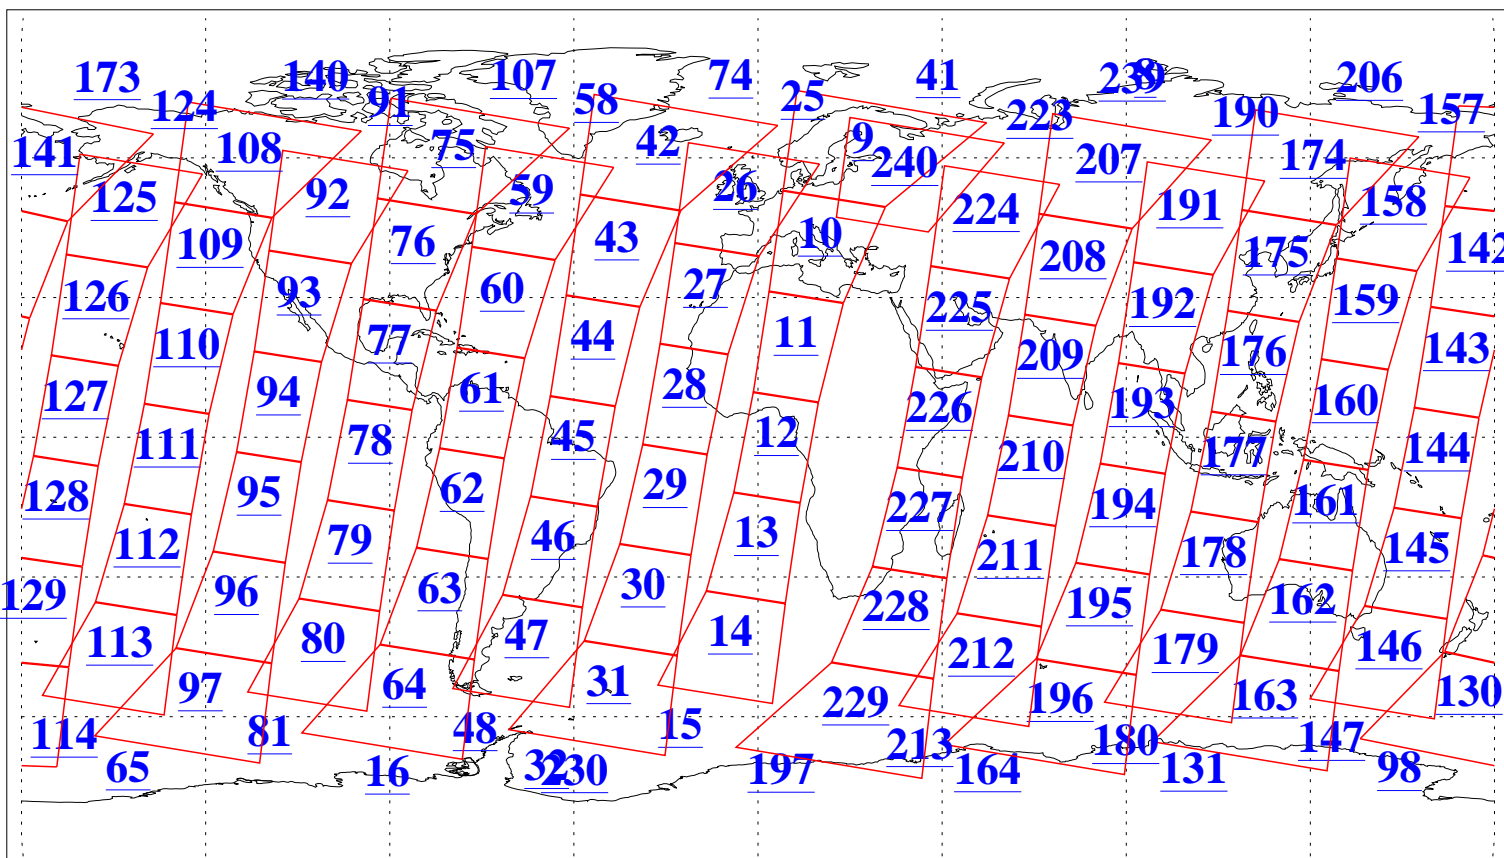

L1B Availability  
AMSU Granules: 240  
HSB Granules: 0  
AIRS Granules: 240

16 Aug 2004  
DoY 229  
Aqua Day 835  
Granules: 1 to 120

Granules: 121 to 240

Legend: AMSU Available, HSB Available, AIRS Available

L1B Availability  
AMSU Granules: 240  
HSB Granules: 0  
AIRS Granules: 240

16 Aug 2004  
DoY 229  
Aqua Day 835

Ascending Granules

Descending Granules

Legend: AMSU Available, HSB Available, AIRS Available

L1B Availability  
 AMSU Granules: 240  
 HSB Granules: 0  
 AIRS Granules: 240

16 Aug 2004  
 DoY 229  
 Aqua Day 835

Northern Hemisphere Granules

Southern Hemisphere Granules

Legend: AMSU Available, HSB Available, AIRS Available