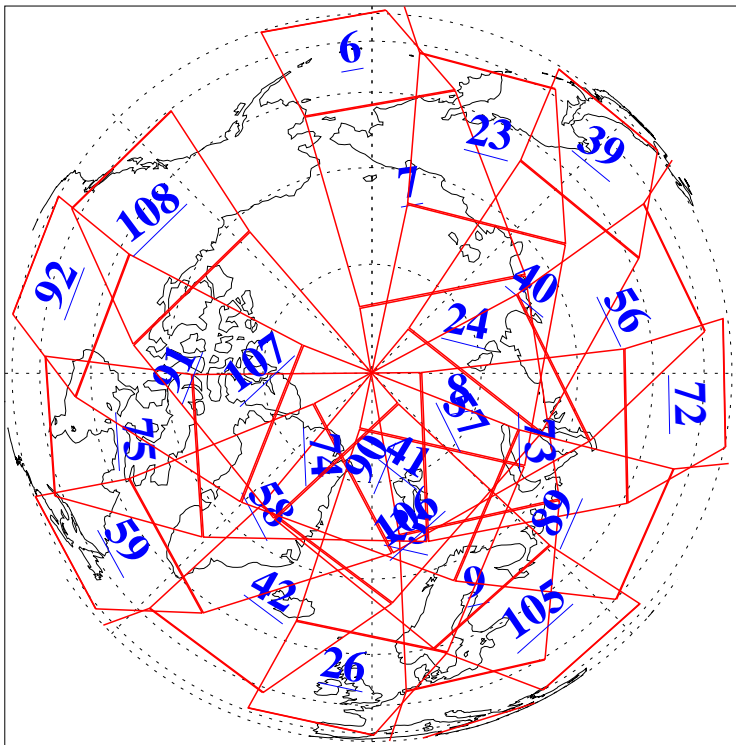

L1B Availability  
AMSU Granules: 240  
HSB Granules: 0  
AIRS Granules: 240

16 Aug 2004  
DoY 229  
Aqua Day 835  
Granules: 1 to 120

Granules: 121 to 240

Legend: AMSU Available, HSB Available, AIRS Available

L1B Availability  
AMSU Granules: 240  
HSB Granules: 0  
AIRS Granules: 240

16 Aug 2004  
DoY 229  
Aqua Day 835

Ascending Granules

Descending Granules

Legend: AMSU Available, HSB Available, AIRS Available

L1B Availability  
 AMSU Granules: 240  
 HSB Granules: 0  
 AIRS Granules: 240

16 Aug 2004  
 DoY 229  
 Aqua Day 835

Northern Hemisphere Granules

Southern Hemisphere Granules

Legend: AMSU Available, HSB Available, AIRS Available