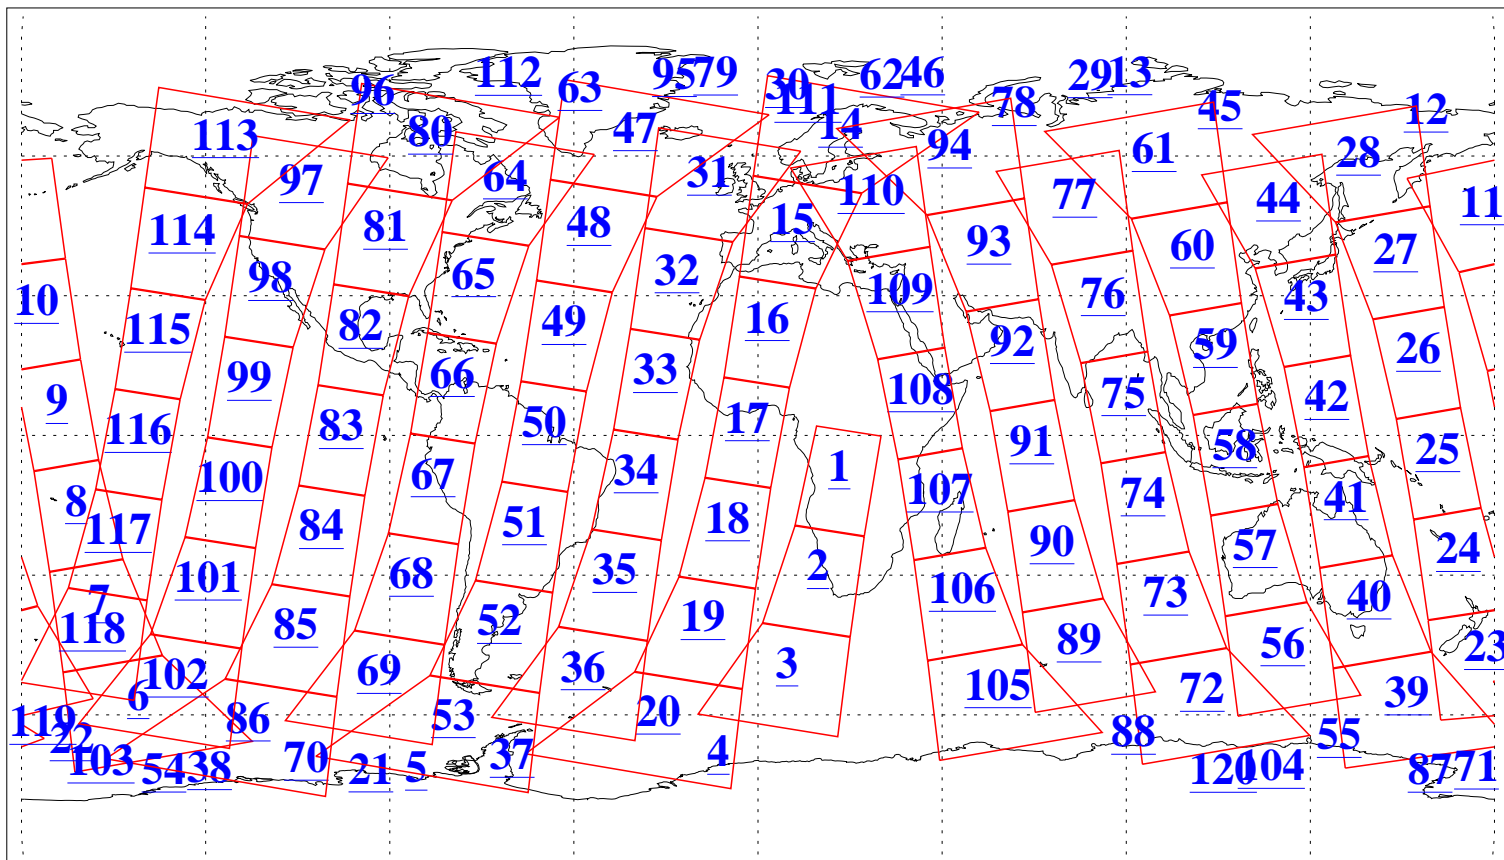

L1B Availability
AMSU Granules: 240
HSB Granules: 0
AIRS Granules: 240

3 Aug 2004
DoY 216
Aqua Day 822
Granules: 1 to 120

Granules: 121 to 240

Legend: AMSU Available, HSB Available, AIRS Available

L1B Availability
AMSU Granules: 240
HSB Granules: 0
AIRS Granules: 240

3 Aug 2004
DoY 216
Aqua Day 822

Ascending Granules

Descending Granules

Legend: AMSU Available, HSB Available, AIRS Available