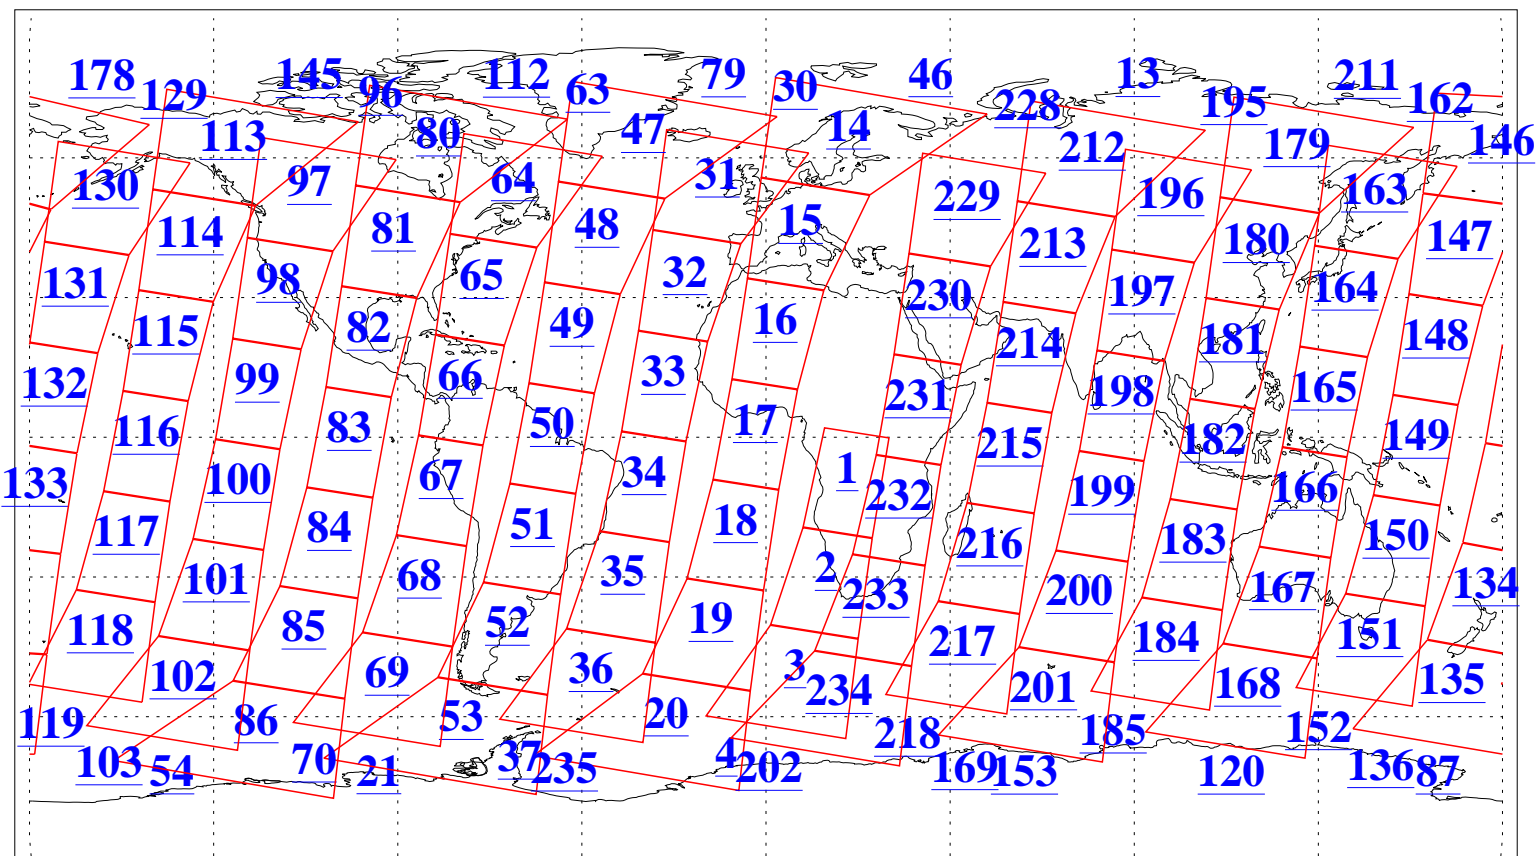

L1B Availability
AMSU Granules: 240
HSB Granules: 0
AIRS Granules: 240

3 Aug 2004
DoY 216
Aqua Day 822
Granules: 1 to 120

Granules: 121 to 240

Legend: AMSU Available, HSB Available, AIRS Available

L1B Availability
AMSU Granules: 240
HSB Granules: 0
AIRS Granules: 240

3 Aug 2004
DoY 216
Aqua Day 822

Ascending Granules

Descending Granules

Legend: AMSU Available, HSB Available, AIRS Available