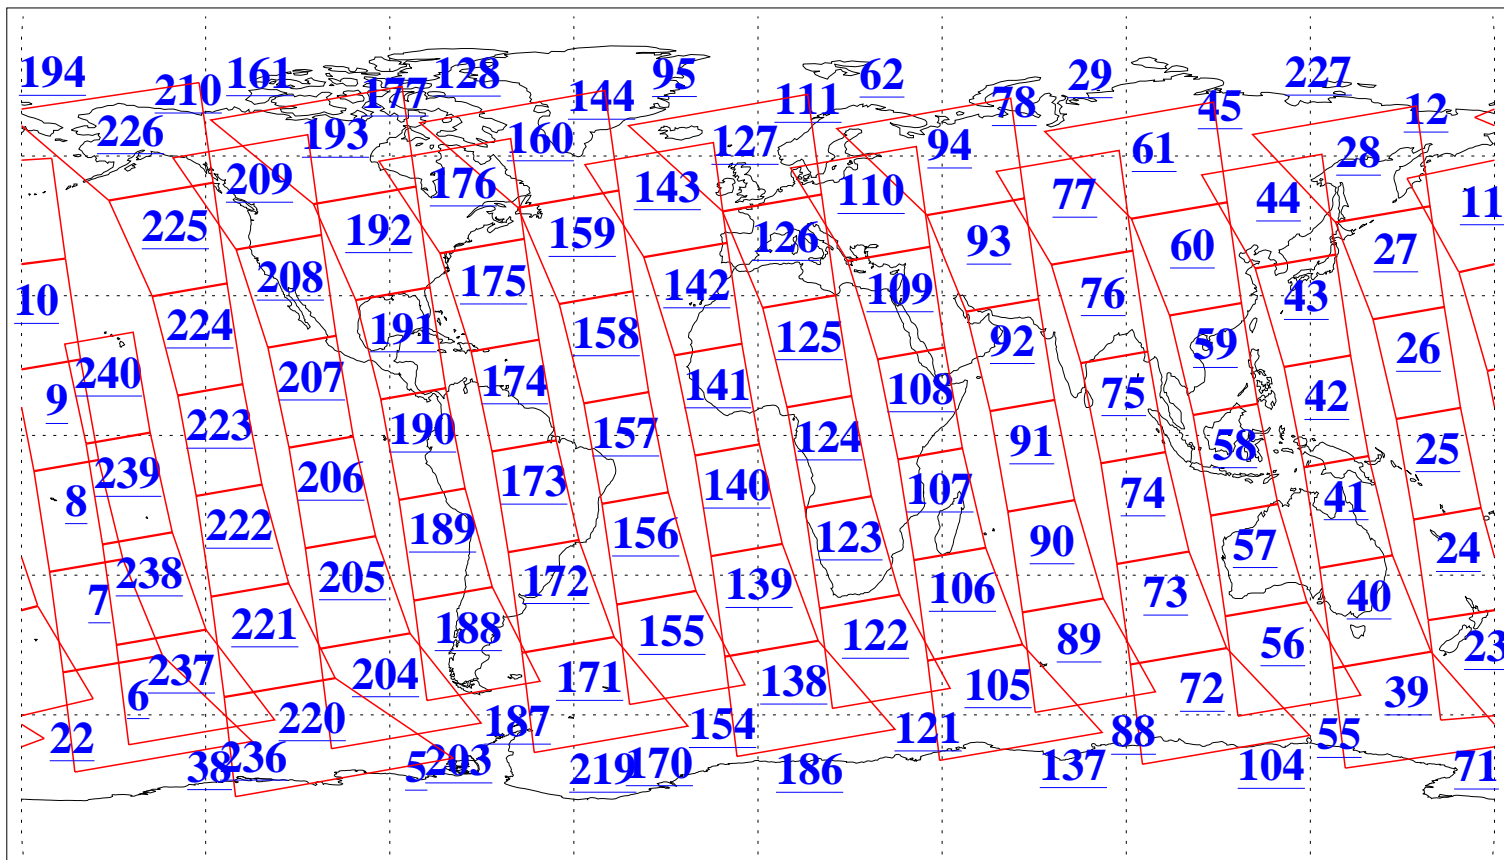

L1B Availability
AMSU Granules: 240
HSB Granules: 0
AIRS Granules: 240

3 Aug 2004
DoY 216
Aqua Day 822
Granules: 1 to 120

Granules: 121 to 240

Legend: AMSU Available, HSB Available, AIRS Available

L1B Availability
AMSU Granules: 240
HSB Granules: 0
AIRS Granules: 240

3 Aug 2004
DoY 216
Aqua Day 822

Ascending Granules

Descending Granules

Legend: AMSU Available, HSB Available, AIRS Available