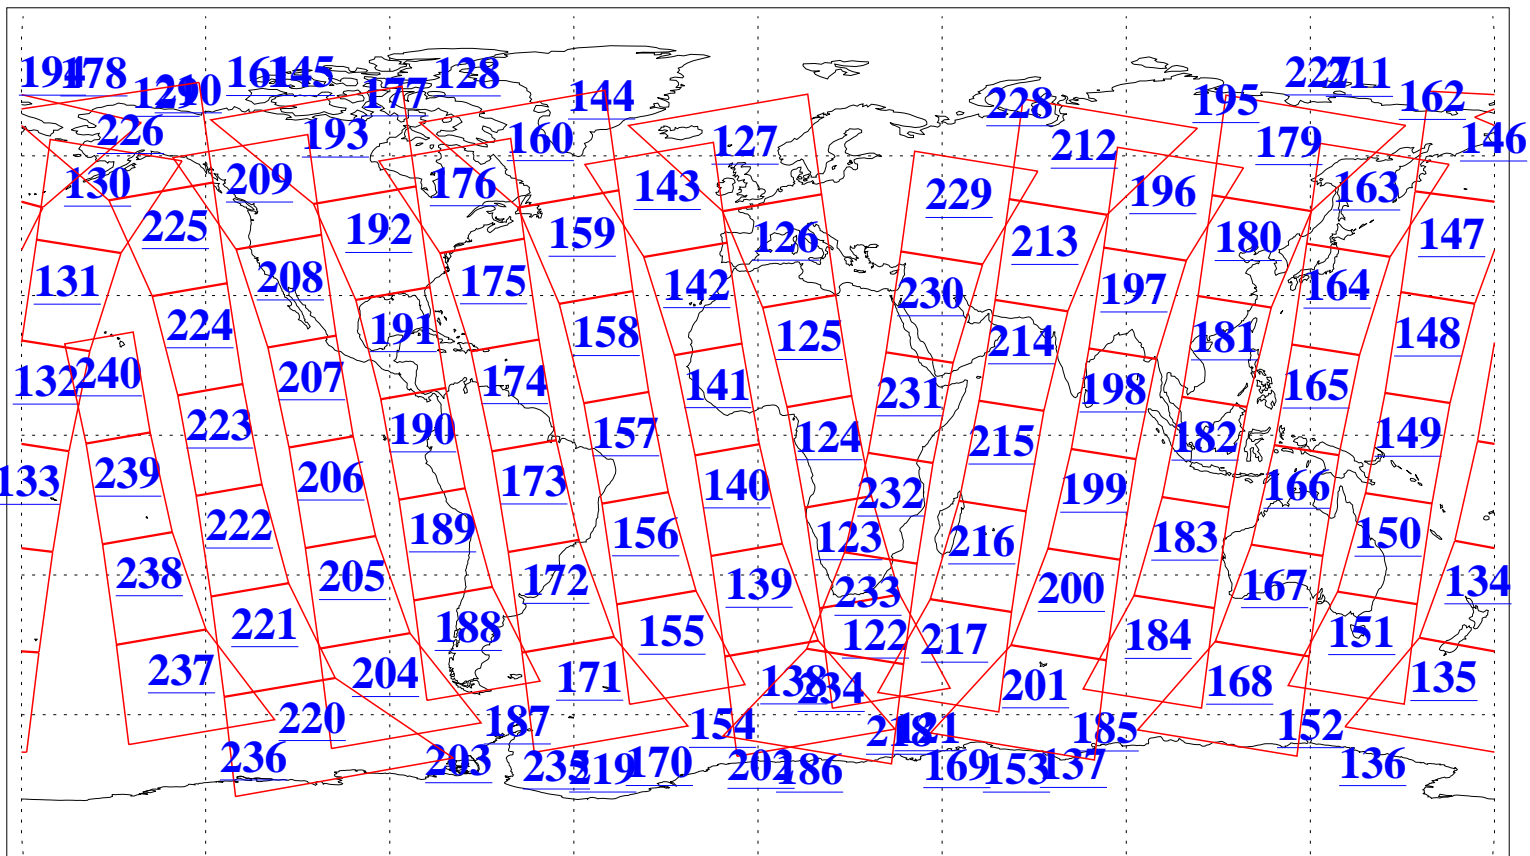

L1B Availability
AMSU Granules: 240
HSB Granules: 0
AIRS Granules: 240

3 Aug 2004
DoY 216
Aqua Day 822
Granules: 1 to 120

Granules: 121 to 240

Legend: AMSU Available, HSB Available, AIRS Available

L1B Availability
AMSU Granules: 240
HSB Granules: 0
AIRS Granules: 240

3 Aug 2004
DoY 216
Aqua Day 822

Ascending Granules

Descending Granules

Legend: AMSU Available, HSB Available, AIRS Available