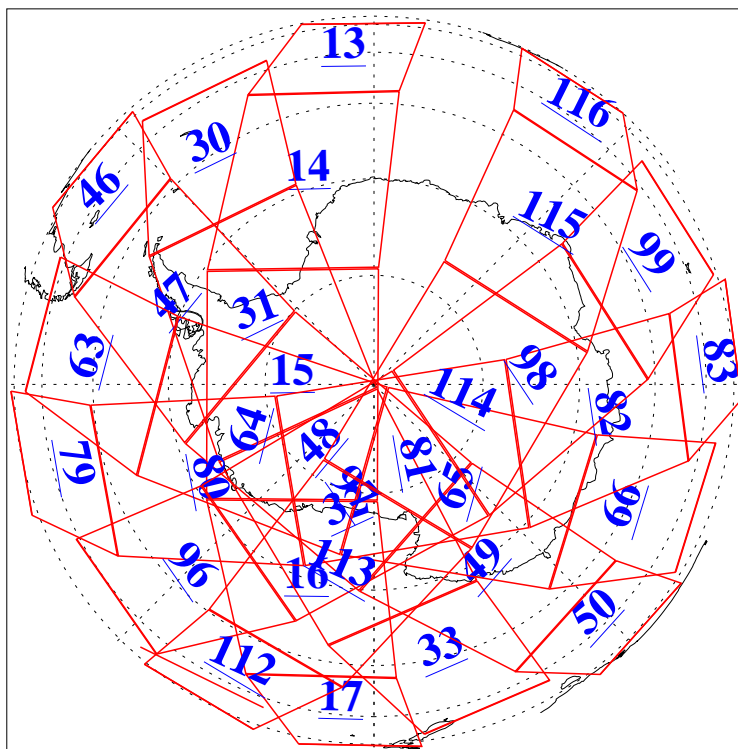

L1B Availability
AMSU Granules: 240
HSB Granules: 0
AIRS Granules: 240

24 Jul 2004
DoY 206
Aqua Day 812
Granules: 1 to 120

Granules: 121 to 240

Legend: AMSU Available, HSB Available, AIRS Available

L1B Availability
AMSU Granules: 240
HSB Granules: 0
AIRS Granules: 240

24 Jul 2004
DoY 206
Aqua Day 812

Ascending Granules

Descending Granules

Legend: AMSU Available, HSB Available, AIRS Available

L1B Availability
AMSU Granules: 240
HSB Granules: 0
AIRS Granules: 240

24 Jul 2004
DoY 206
Aqua Day 812

Northern Hemisphere Granules

Southern Hemisphere Granules

Legend: AMSU Available, HSB Available, AIRS Available