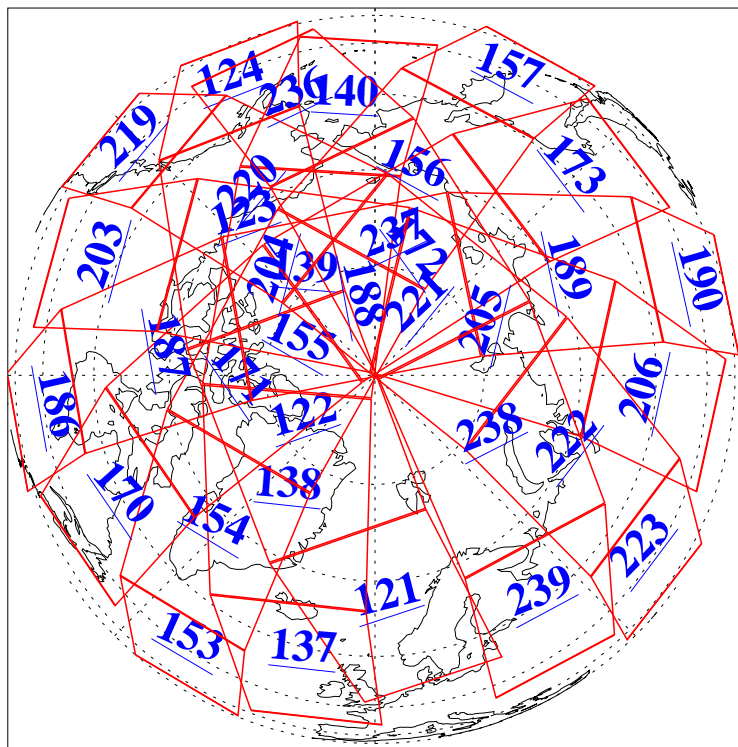

L1B Availability
AMSU Granules: 240
HSB Granules: 0
AIRS Granules: 240

24 Jul 2004
DoY 206
Aqua Day 812
Granules: 1 to 120

Granules: 121 to 240

Legend: AMSU Available, HSB Available, AIRS Available

L1B Availability
AMSU Granules: 240
HSB Granules: 0
AIRS Granules: 240

24 Jul 2004
DoY 206
Aqua Day 812

Ascending Granules

Descending Granules

Legend: AMSU Available, HSB Available, AIRS Available

L1B Availability
AMSU Granules: 240
HSB Granules: 0
AIRS Granules: 240

24 Jul 2004
DoY 206
Aqua Day 812

Northern Hemisphere Granules

Southern Hemisphere Granules

Legend: AMSU Available, HSB Available, AIRS Available