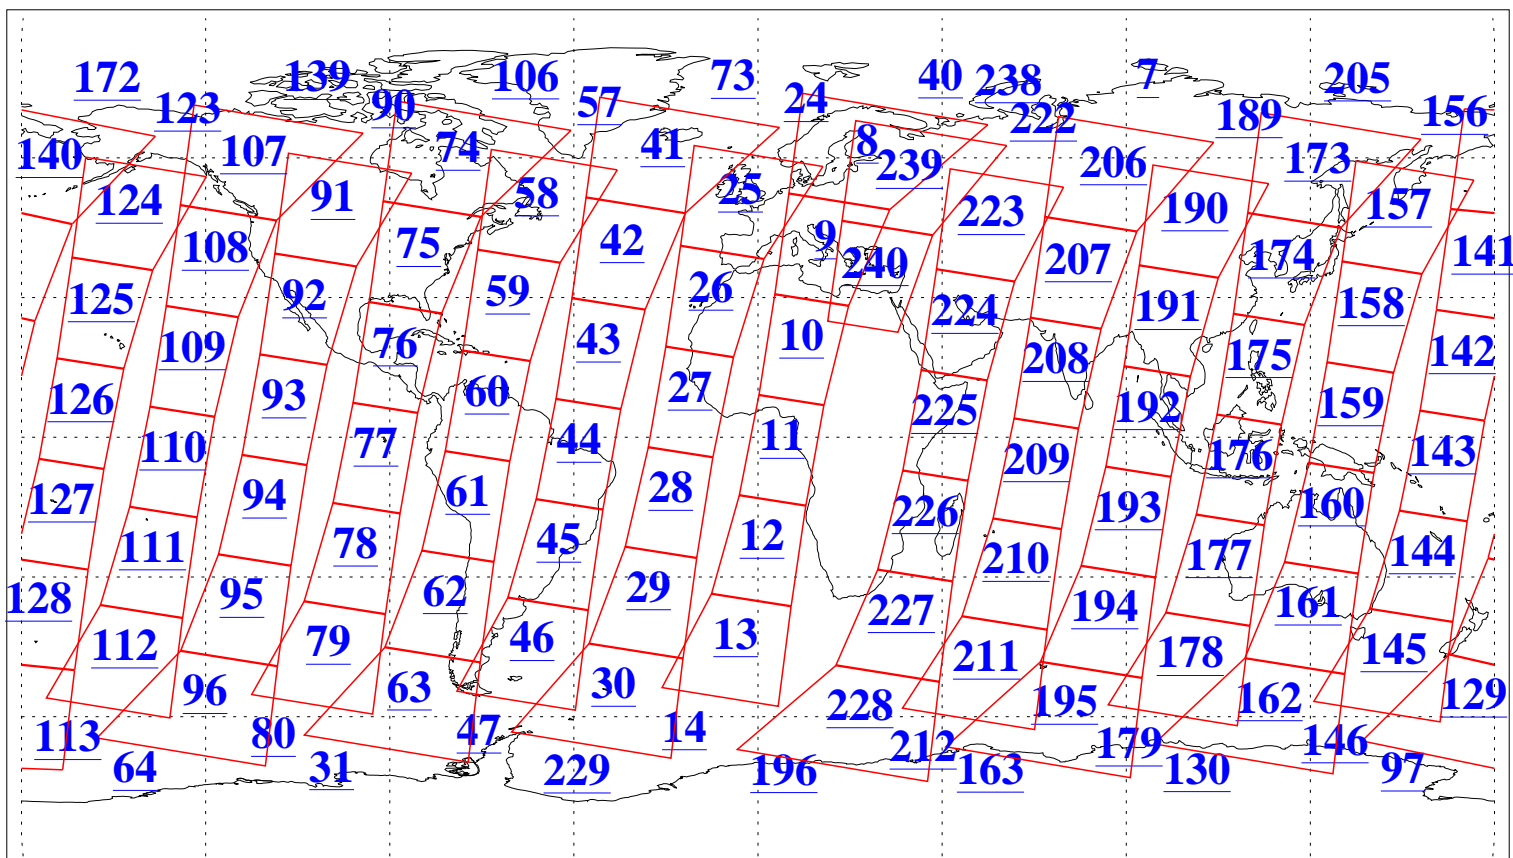

L1B Availability
AMSU Granules: 240
HSB Granules: 0
AIRS Granules: 240

24 Jul 2004
DoY 206
Aqua Day 812
Granules: 1 to 120

Granules: 121 to 240

Legend: AMSU Available, HSB Available, AIRS Available

L1B Availability
AMSU Granules: 240
HSB Granules: 0
AIRS Granules: 240

24 Jul 2004
DoY 206
Aqua Day 812

Ascending Granules

Descending Granules

Legend: AMSU Available, HSB Available, AIRS Available

L1B Availability
AMSU Granules: 240
HSB Granules: 0
AIRS Granules: 240

24 Jul 2004
DoY 206
Aqua Day 812

Northern Hemisphere Granules

Southern Hemisphere Granules

Legend: AMSU Available, HSB Available, AIRS Available