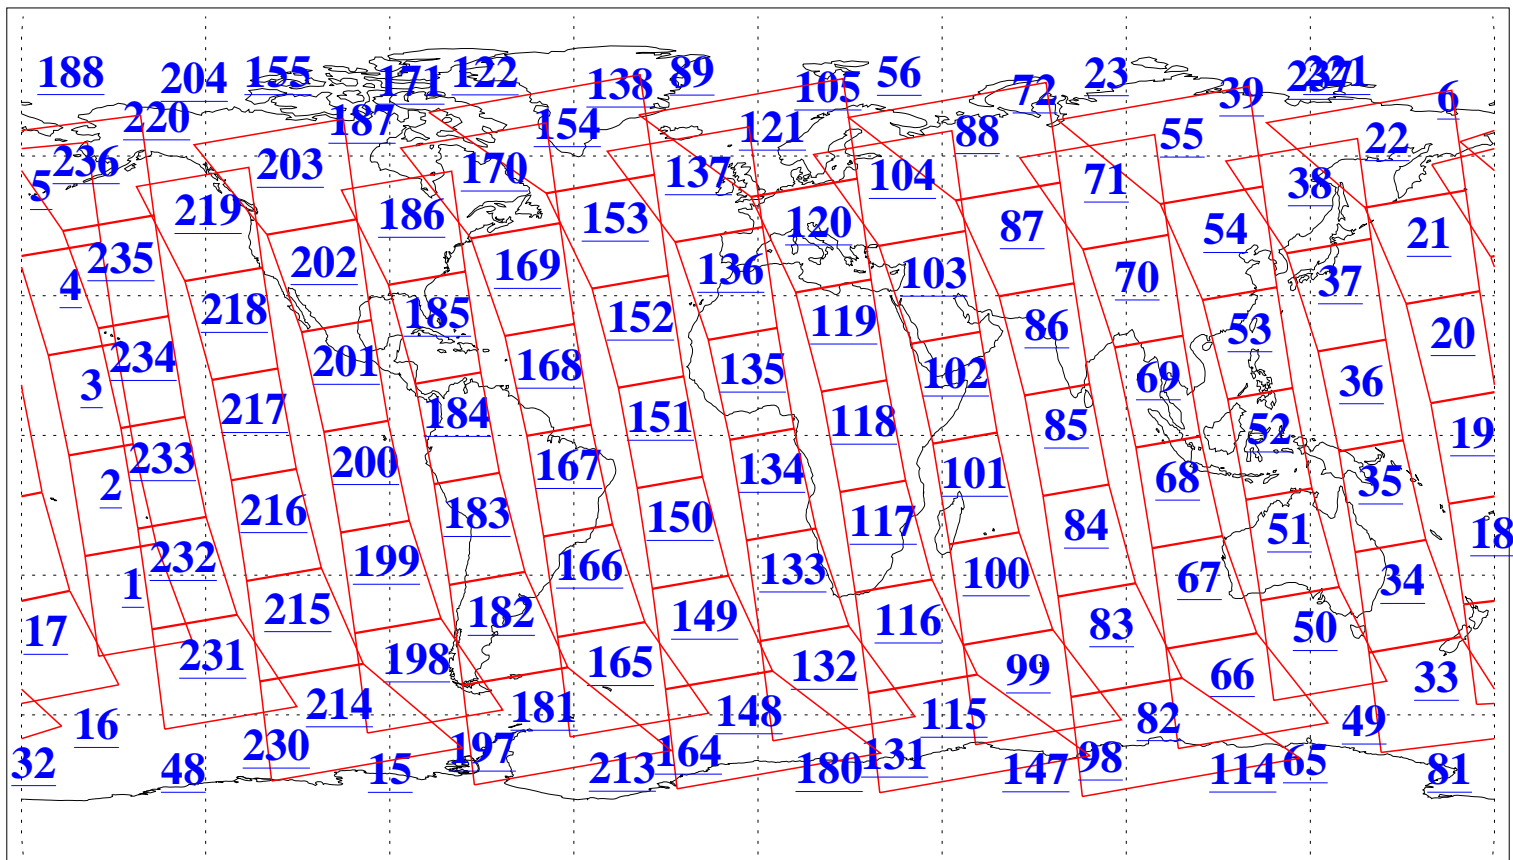

L1B Availability
AMSU Granules: 240
HSB Granules: 0
AIRS Granules: 240

24 Jul 2004
DoY 206
Aqua Day 812
Granules: 1 to 120

Granules: 121 to 240

Legend: AMSU Available, HSB Available, AIRS Available

L1B Availability
AMSU Granules: 240
HSB Granules: 0
AIRS Granules: 240

24 Jul 2004
DoY 206
Aqua Day 812

Ascending Granules

Descending Granules

Legend: AMSU Available, HSB Available, AIRS Available

L1B Availability
AMSU Granules: 240
HSB Granules: 0
AIRS Granules: 240

24 Jul 2004
DoY 206
Aqua Day 812

Northern Hemisphere Granules

Southern Hemisphere Granules

Legend: AMSU Available, HSB Available, AIRS Available