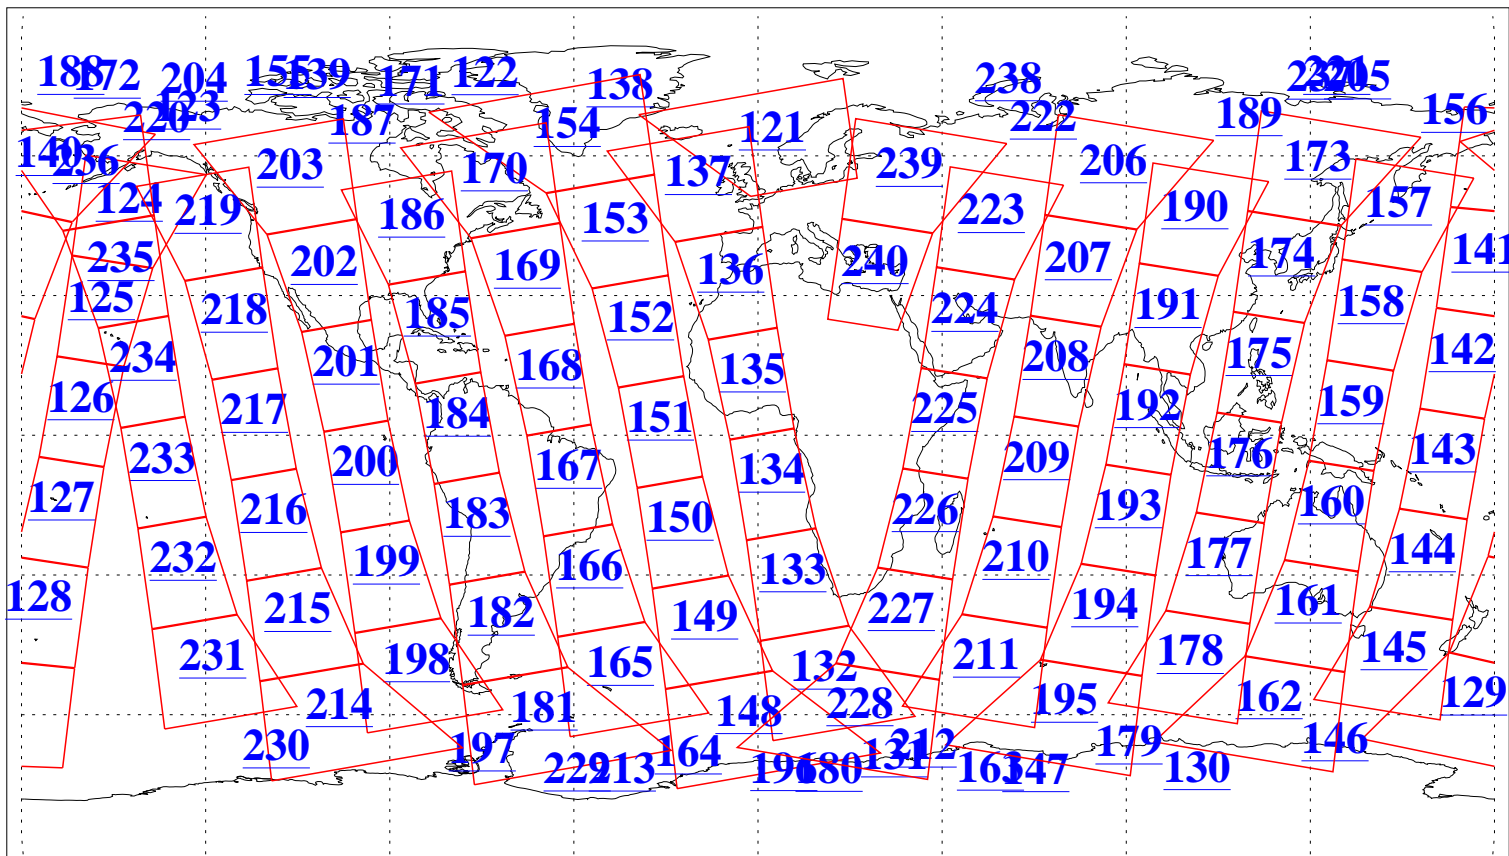

L1B Availability
AMSU Granules: 240
HSB Granules: 0
AIRS Granules: 240

24 Jul 2004
DoY 206
Aqua Day 812
Granules: 1 to 120

Granules: 121 to 240

Legend: AMSU Available, HSB Available, AIRS Available

L1B Availability
AMSU Granules: 240
HSB Granules: 0
AIRS Granules: 240

24 Jul 2004
DoY 206
Aqua Day 812

Ascending Granules

Descending Granules

Legend: AMSU Available, HSB Available, AIRS Available

L1B Availability
AMSU Granules: 240
HSB Granules: 0
AIRS Granules: 240

24 Jul 2004
DoY 206
Aqua Day 812

Northern Hemisphere Granules

Southern Hemisphere Granules

Legend: AMSU Available, HSB Available, AIRS Available