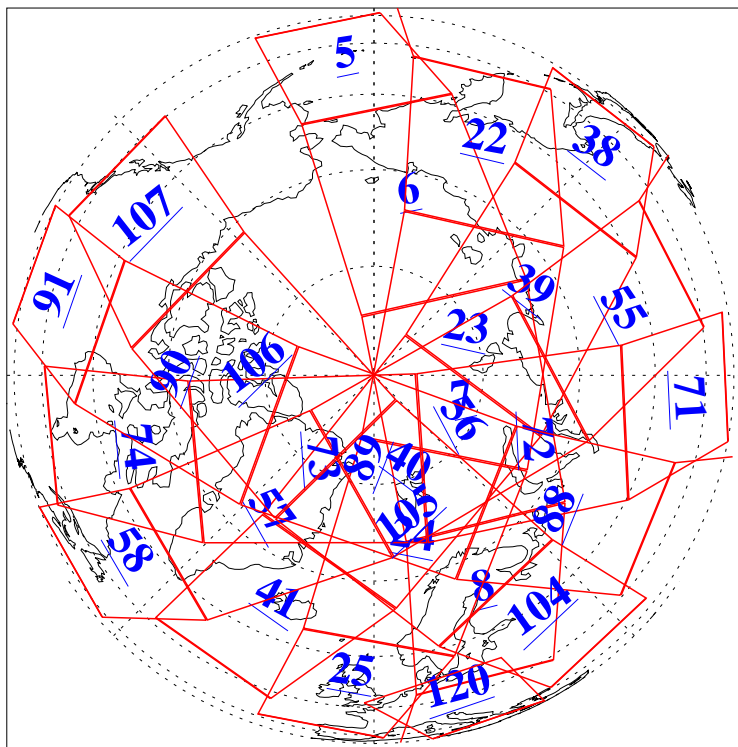

L1B Availability
AMSU Granules: 240
HSB Granules: 0
AIRS Granules: 240

24 Jul 2004
DoY 206
Aqua Day 812
Granules: 1 to 120

Granules: 121 to 240

Legend: AMSU Available, HSB Available, AIRS Available

L1B Availability
AMSU Granules: 240
HSB Granules: 0
AIRS Granules: 240

24 Jul 2004
DoY 206
Aqua Day 812

Ascending Granules

Descending Granules

Legend: AMSU Available, HSB Available, AIRS Available

L1B Availability
AMSU Granules: 240
HSB Granules: 0
AIRS Granules: 240

24 Jul 2004
DoY 206
Aqua Day 812

Northern Hemisphere Granules

Southern Hemisphere Granules

Legend: AMSU Available, HSB Available, AIRS Available