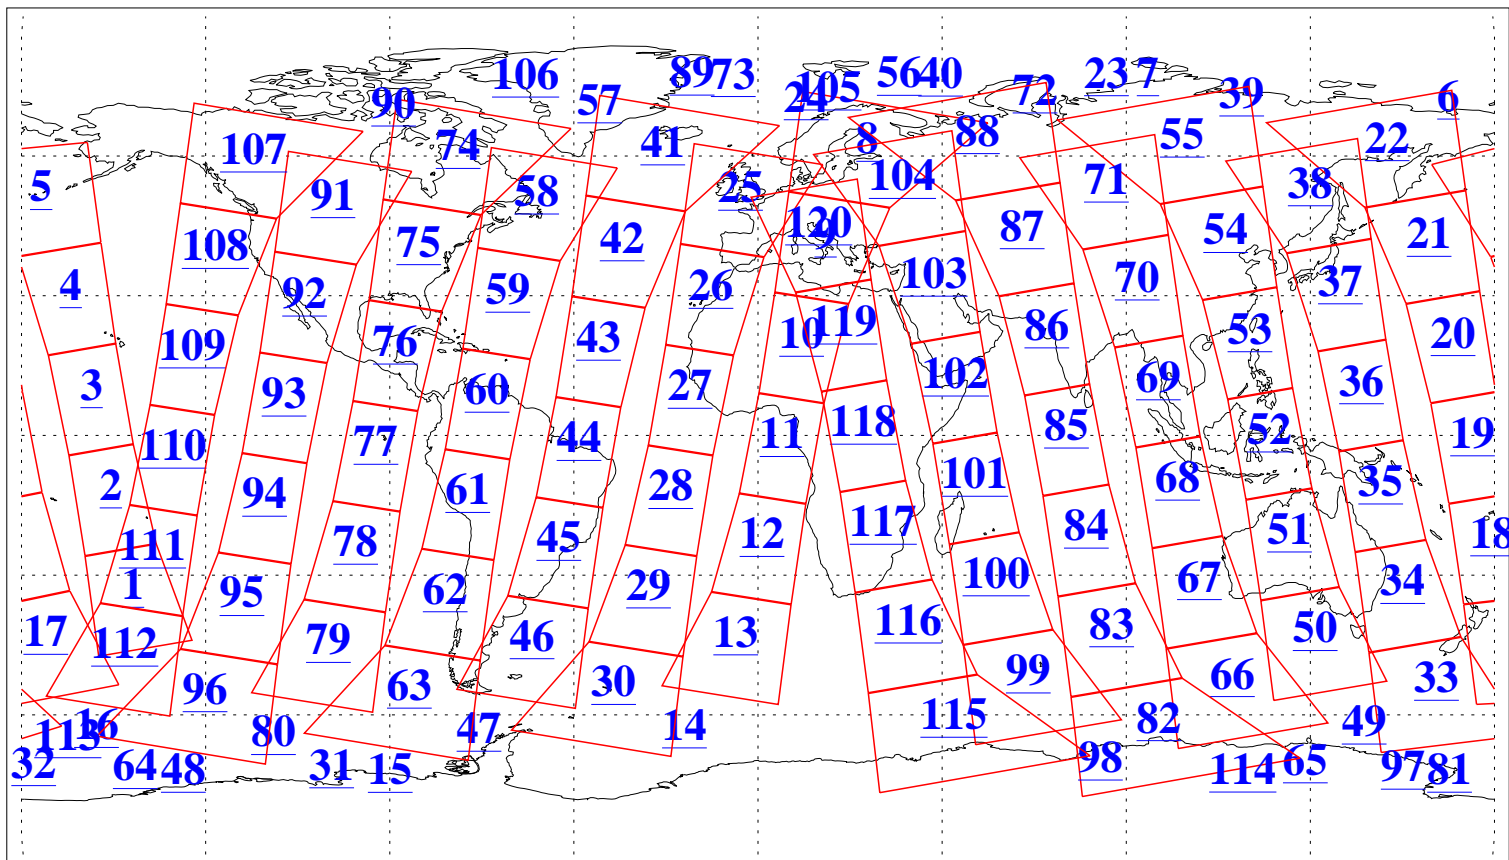

L1B Availability
AMSU Granules: 240
HSB Granules: 0
AIRS Granules: 240

24 Jul 2004
DoY 206
Aqua Day 812
Granules: 1 to 120

Granules: 121 to 240

Legend: AMSU Available, HSB Available, AIRS Available

L1B Availability
AMSU Granules: 240
HSB Granules: 0
AIRS Granules: 240

24 Jul 2004
DoY 206
Aqua Day 812

Ascending Granules

Descending Granules

Legend: AMSU Available, HSB Available, AIRS Available

L1B Availability
AMSU Granules: 240
HSB Granules: 0
AIRS Granules: 240

24 Jul 2004
DoY 206
Aqua Day 812

Northern Hemisphere Granules

Southern Hemisphere Granules

Legend: AMSU Available, HSB Available, AIRS Available