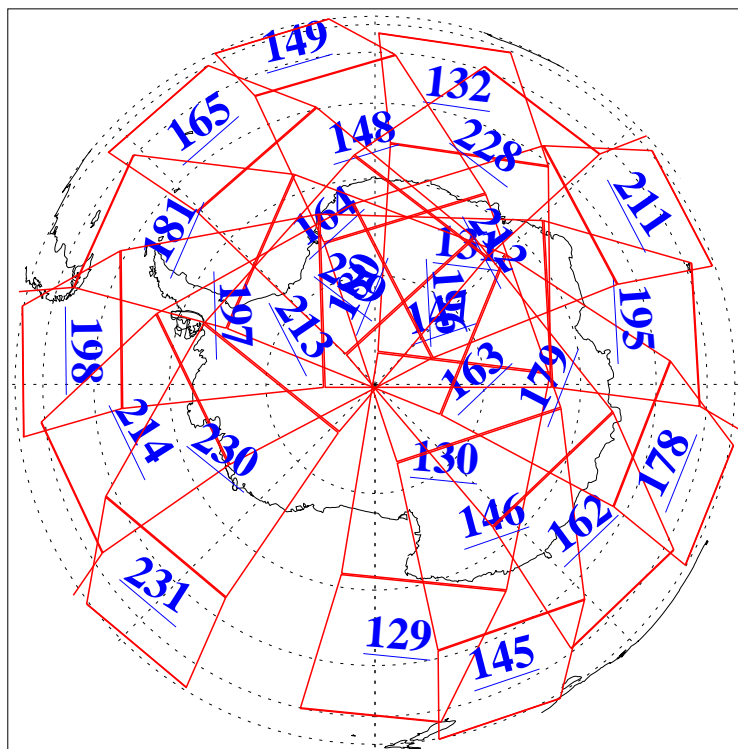

L1B Availability
AMSU Granules: 240
HSB Granules: 0
AIRS Granules: 240

24 Jul 2004
DoY 206
Aqua Day 812
Granules: 1 to 120

Granules: 121 to 240

Legend: AMSU Available, HSB Available, AIRS Available

L1B Availability
AMSU Granules: 240
HSB Granules: 0
AIRS Granules: 240

24 Jul 2004
DoY 206
Aqua Day 812

Ascending Granules

Descending Granules

Legend: AMSU Available, HSB Available, AIRS Available

L1B Availability
AMSU Granules: 240
HSB Granules: 0
AIRS Granules: 240

24 Jul 2004
DoY 206
Aqua Day 812

Northern Hemisphere Granules

Southern Hemisphere Granules

Legend: AMSU Available, HSB Available, AIRS Available