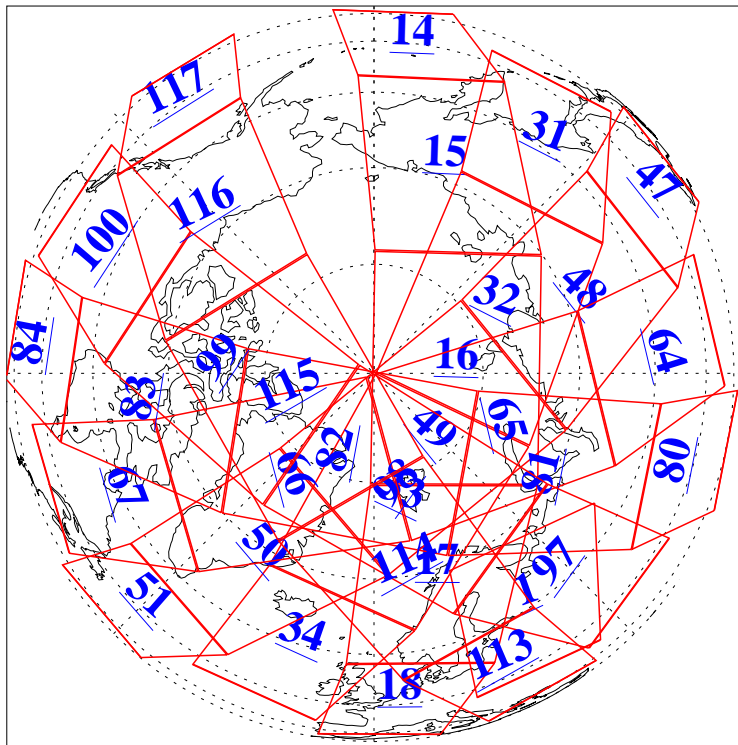

L1B Availability
AMSU Granules: 240
HSB Granules: 0
AIRS Granules: 240

23 Jul 2004
DoY 205
Aqua Day 811
Granules: 1 to 120

Granules: 121 to 240

Legend: AMSU Available, HSB Available, AIRS Available

L1B Availability
AMSU Granules: 240
HSB Granules: 0
AIRS Granules: 240

23 Jul 2004
DoY 205
Aqua Day 811

Ascending Granules

Descending Granules

Legend: AMSU Available, HSB Available, AIRS Available

L1B Availability
 AMSU Granules: 240
 HSB Granules: 0
 AIRS Granules: 240

23 Jul 2004
 DoY 205
 Aqua Day 811

Northern Hemisphere Granules

Southern Hemisphere Granules

Legend: AMSU Available, HSB Available, AIRS Available