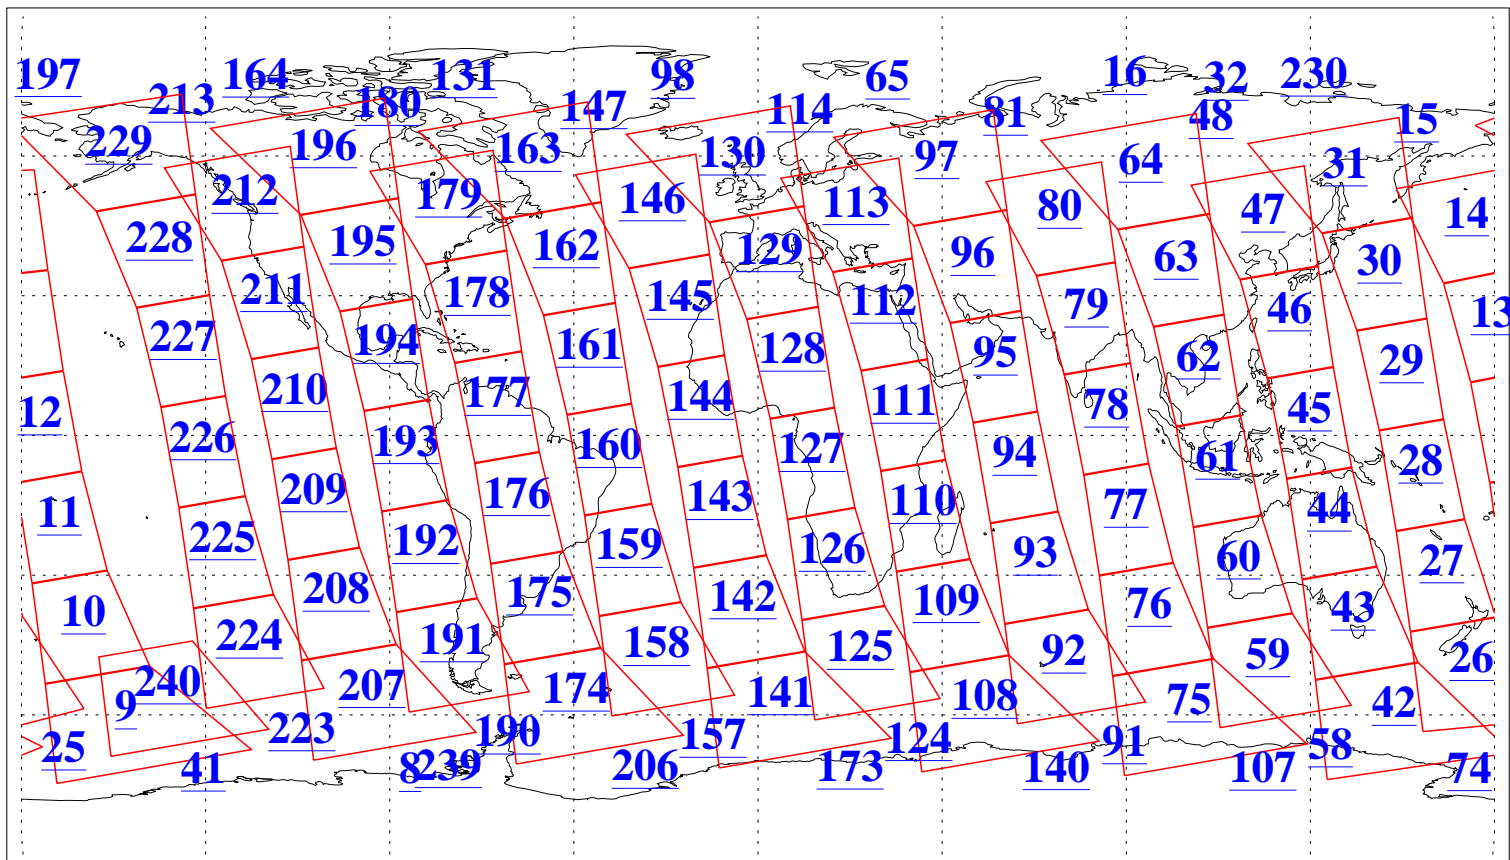

L1B Availability
AMSU Granules: 240
HSB Granules: 0
AIRS Granules: 240

23 Jul 2004
DoY 205
Aqua Day 811
Granules: 1 to 120

Granules: 121 to 240

Legend: AMSU Available, HSB Available, AIRS Available

L1B Availability
AMSU Granules: 240
HSB Granules: 0
AIRS Granules: 240

23 Jul 2004
DoY 205
Aqua Day 811

Ascending Granules

Descending Granules

Legend: AMSU Available, HSB Available, AIRS Available

L1B Availability
 AMSU Granules: 240
 HSB Granules: 0
 AIRS Granules: 240

23 Jul 2004
 DoY 205
 Aqua Day 811

Northern Hemisphere Granules

Southern Hemisphere Granules

Legend: AMSU Available, HSB Available, AIRS Available