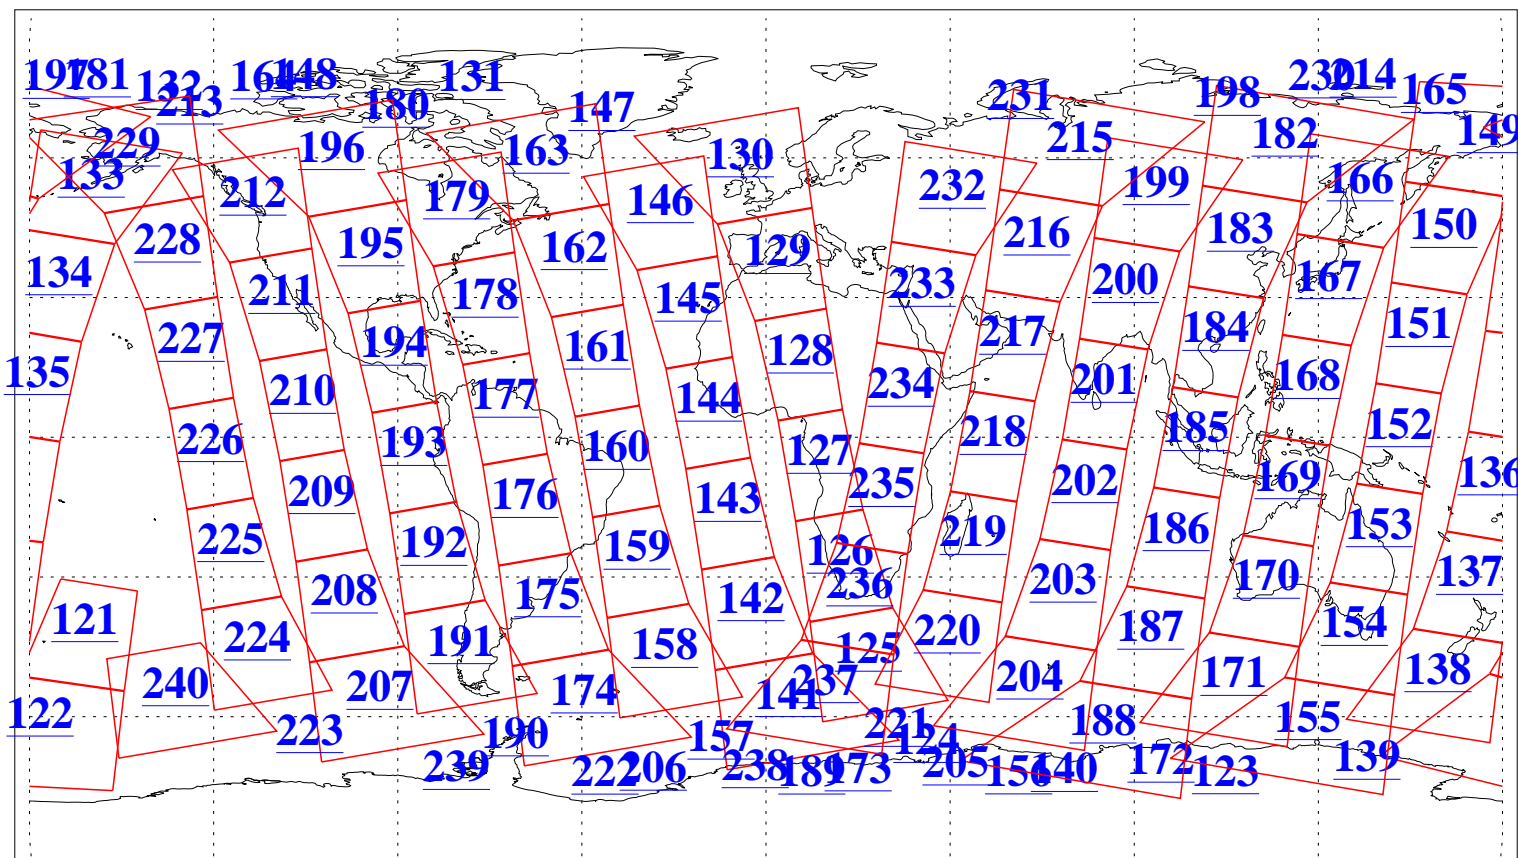

L1B Availability
AMSU Granules: 240
HSB Granules: 0
AIRS Granules: 240

23 Jul 2004
DoY 205
Aqua Day 811
Granules: 1 to 120

Granules: 121 to 240

Legend: AMSU Available, HSB Available, AIRS Available

L1B Availability
AMSU Granules: 240
HSB Granules: 0
AIRS Granules: 240

23 Jul 2004
DoY 205
Aqua Day 811

Ascending Granules

Descending Granules

Legend: AMSU Available, HSB Available, AIRS Available

L1B Availability
 AMSU Granules: 240
 HSB Granules: 0
 AIRS Granules: 240

23 Jul 2004
 DoY 205
 Aqua Day 811