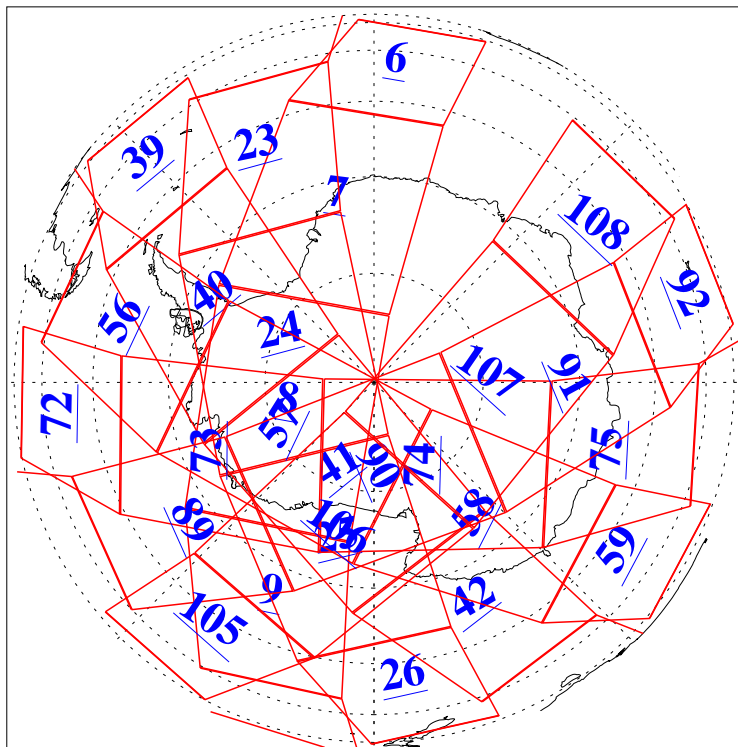

L1B Availability
AMSU Granules: 240
HSB Granules: 0
AIRS Granules: 240

23 Jul 2004
DoY 205
Aqua Day 811
Granules: 1 to 120

Granules: 121 to 240

Legend: AMSU Available, HSB Available, AIRS Available

L1B Availability
AMSU Granules: 240
HSB Granules: 0
AIRS Granules: 240

23 Jul 2004
DoY 205
Aqua Day 811

Ascending Granules

Descending Granules

Legend: AMSU Available, HSB Available, AIRS Available

L1B Availability
 AMSU Granules: 240
 HSB Granules: 0
 AIRS Granules: 240

23 Jul 2004
 DoY 205
 Aqua Day 811

Northern Hemisphere Granules

Southern Hemisphere Granules

Legend: AMSU Available, HSB Available, AIRS Available