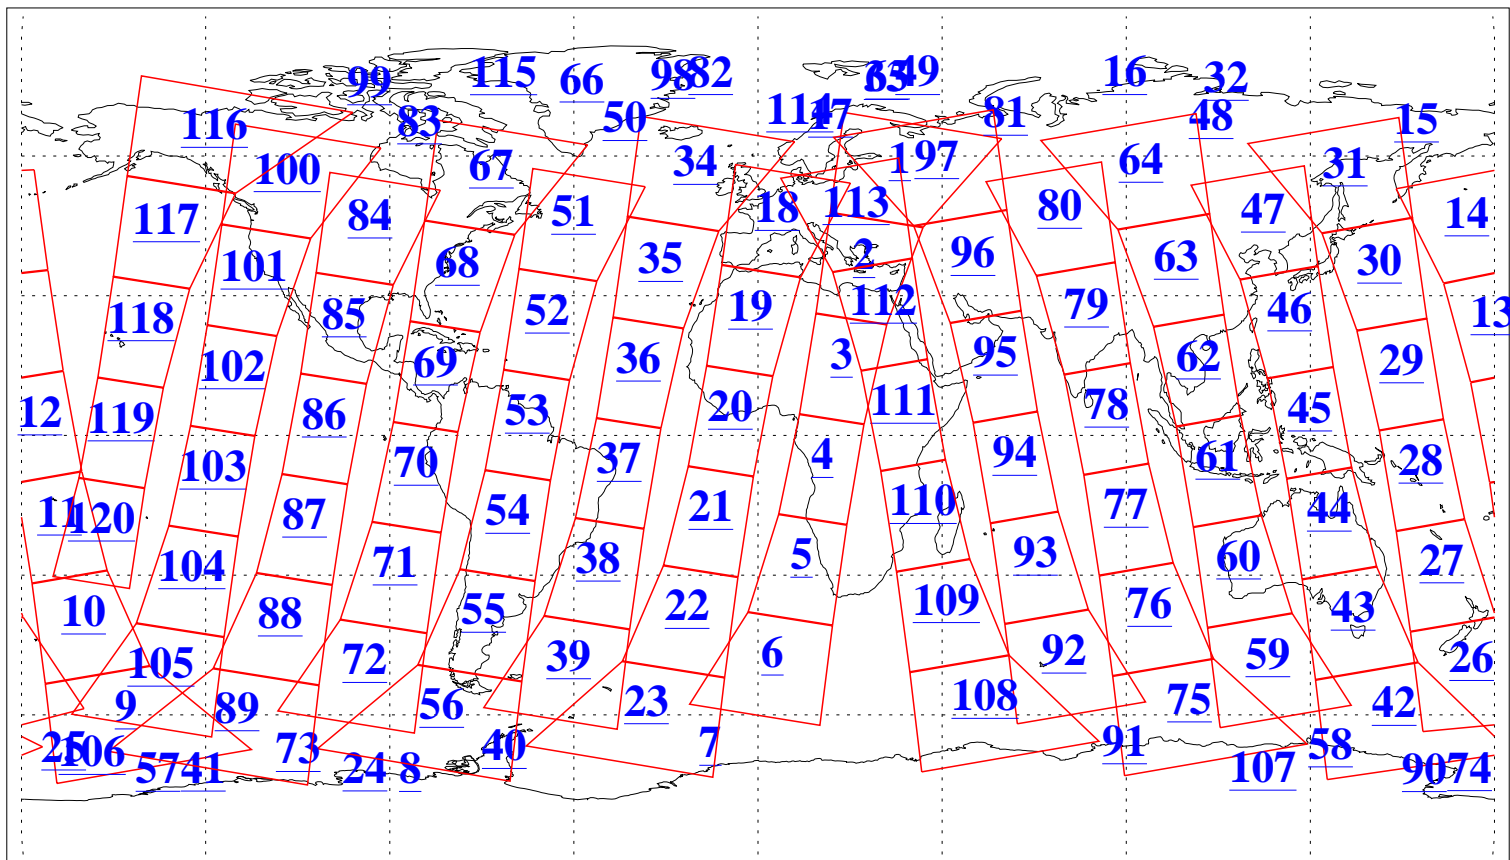

L1B Availability
AMSU Granules: 240
HSB Granules: 0
AIRS Granules: 240

23 Jul 2004
DoY 205
Aqua Day 811
Granules: 1 to 120

Granules: 121 to 240

Legend: AMSU Available, HSB Available, AIRS Available

L1B Availability
AMSU Granules: 240
HSB Granules: 0
AIRS Granules: 240

23 Jul 2004
DoY 205
Aqua Day 811

Ascending Granules

Descending Granules

Legend: AMSU Available, HSB Available, AIRS Available

L1B Availability
 AMSU Granules: 240
 HSB Granules: 0
 AIRS Granules: 240

23 Jul 2004
 DoY 205
 Aqua Day 811

Northern Hemisphere Granules

Southern Hemisphere Granules

Legend: AMSU Available, HSB Available, AIRS Available