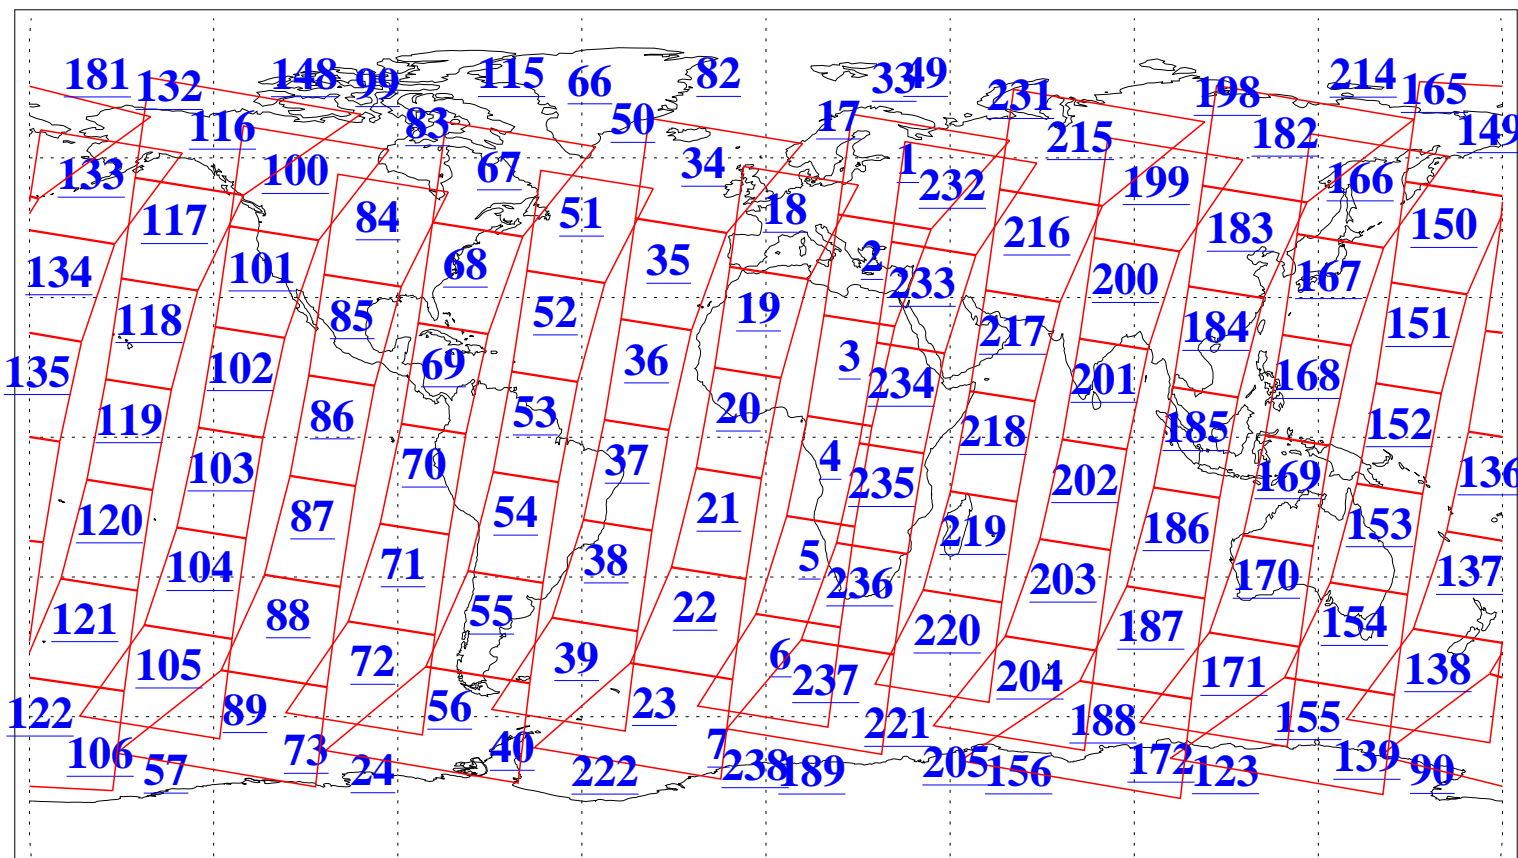

L1B Availability
AMSU Granules: 240
HSB Granules: 0
AIRS Granules: 240

23 Jul 2004
DoY 205
Aqua Day 811
Granules: 1 to 120

Granules: 121 to 240

Legend: AMSU Available, HSB Available, AIRS Available

L1B Availability
AMSU Granules: 240
HSB Granules: 0
AIRS Granules: 240

23 Jul 2004
DoY 205
Aqua Day 811

Ascending Granules

Descending Granules

Legend: AMSU Available, HSB Available, AIRS Available

L1B Availability
 AMSU Granules: 240
 HSB Granules: 0
 AIRS Granules: 240

23 Jul 2004
 DoY 205
 Aqua Day 811

Northern Hemisphere Granules

Southern Hemisphere Granules

Legend: AMSU Available, HSB Available, AIRS Available