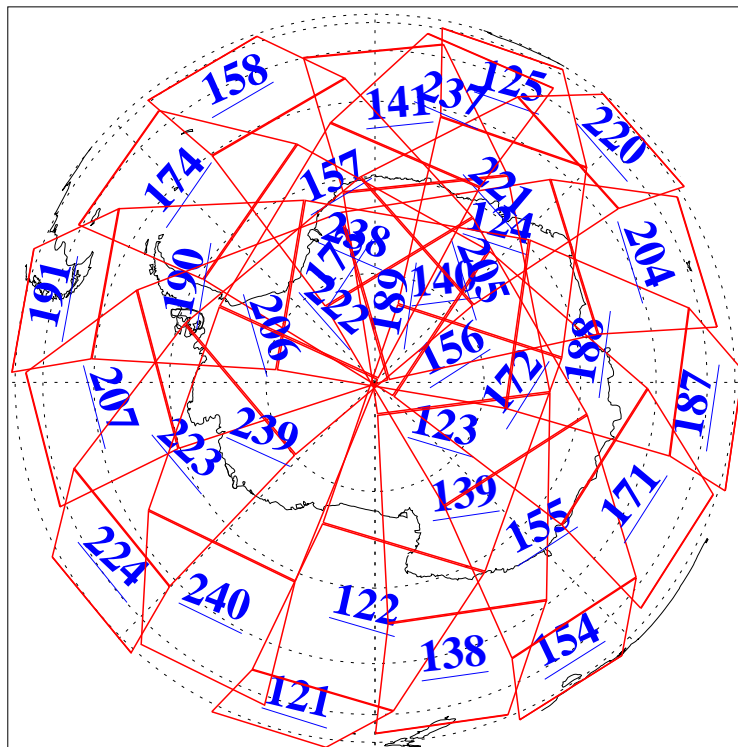

L1B Availability
AMSU Granules: 240
HSB Granules: 0
AIRS Granules: 240

23 Jul 2004
DoY 205
Aqua Day 811
Granules: 1 to 120

Granules: 121 to 240

Legend: AMSU Available, HSB Available, AIRS Available

L1B Availability
AMSU Granules: 240
HSB Granules: 0
AIRS Granules: 240

23 Jul 2004
DoY 205
Aqua Day 811

Ascending Granules

Descending Granules

Legend: AMSU Available, HSB Available, AIRS Available

L1B Availability
 AMSU Granules: 240
 HSB Granules: 0
 AIRS Granules: 240

23 Jul 2004
 DoY 205
 Aqua Day 811

Northern Hemisphere Granules

Southern Hemisphere Granules

Legend: AMSU Available, HSB Available, AIRS Available