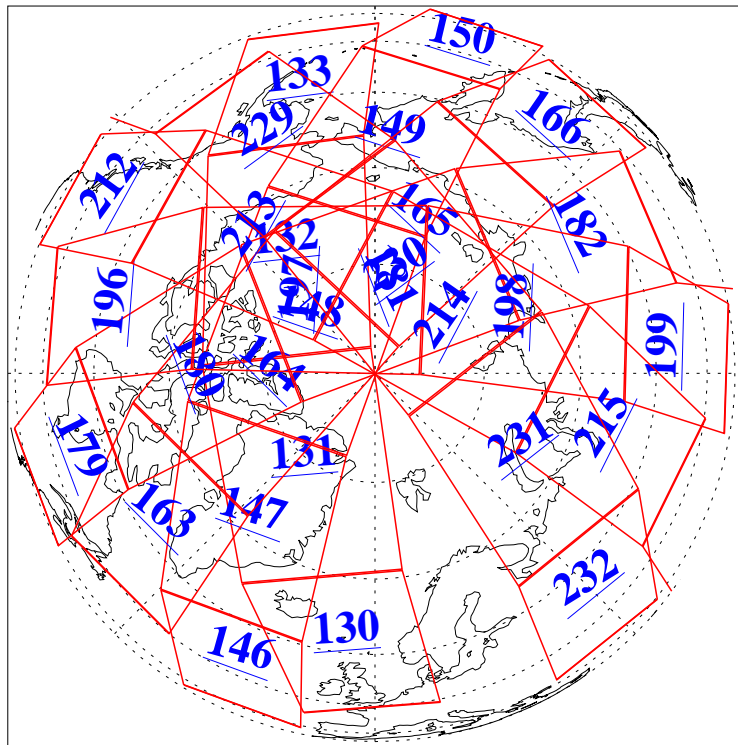

L1B Availability
AMSU Granules: 240
HSB Granules: 0
AIRS Granules: 240

23 Jul 2004
DoY 205
Aqua Day 811
Granules: 1 to 120

Granules: 121 to 240

Legend: AMSU Available, HSB Available, AIRS Available

L1B Availability
AMSU Granules: 240
HSB Granules: 0
AIRS Granules: 240

23 Jul 2004
DoY 205
Aqua Day 811

Ascending Granules

Descending Granules

Legend: AMSU Available, HSB Available, AIRS Available

L1B Availability
 AMSU Granules: 240
 HSB Granules: 0
 AIRS Granules: 240

23 Jul 2004
 DoY 205
 Aqua Day 811

Northern Hemisphere Granules

Southern Hemisphere Granules

Legend: AMSU Available, HSB Available, AIRS Available