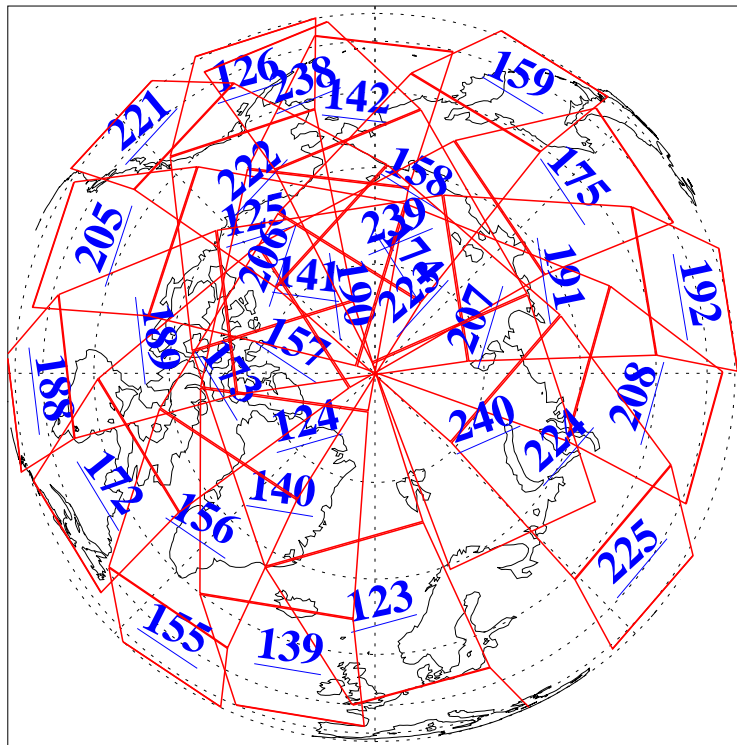

L1B Availability
AMSU Granules: 240
HSB Granules: 0
AIRS Granules: 240

22 Jul 2004
DoY 204
Aqua Day 810
Granules: 1 to 120

Granules: 121 to 240

Legend: AMSU Available, HSB Available, AIRS Available

L1B Availability
AMSU Granules: 240
HSB Granules: 0
AIRS Granules: 240

22 Jul 2004
DoY 204
Aqua Day 810

Ascending Granules

Descending Granules

Legend: AMSU Available, HSB Available, AIRS Available

L1B Availability
 AMSU Granules: 240
 HSB Granules: 0
 AIRS Granules: 240

22 Jul 2004
 DoY 204
 Aqua Day 810

Northern Hemisphere Granules

Southern Hemisphere Granules

Legend: AMSU Available, HSB Available, AIRS Available