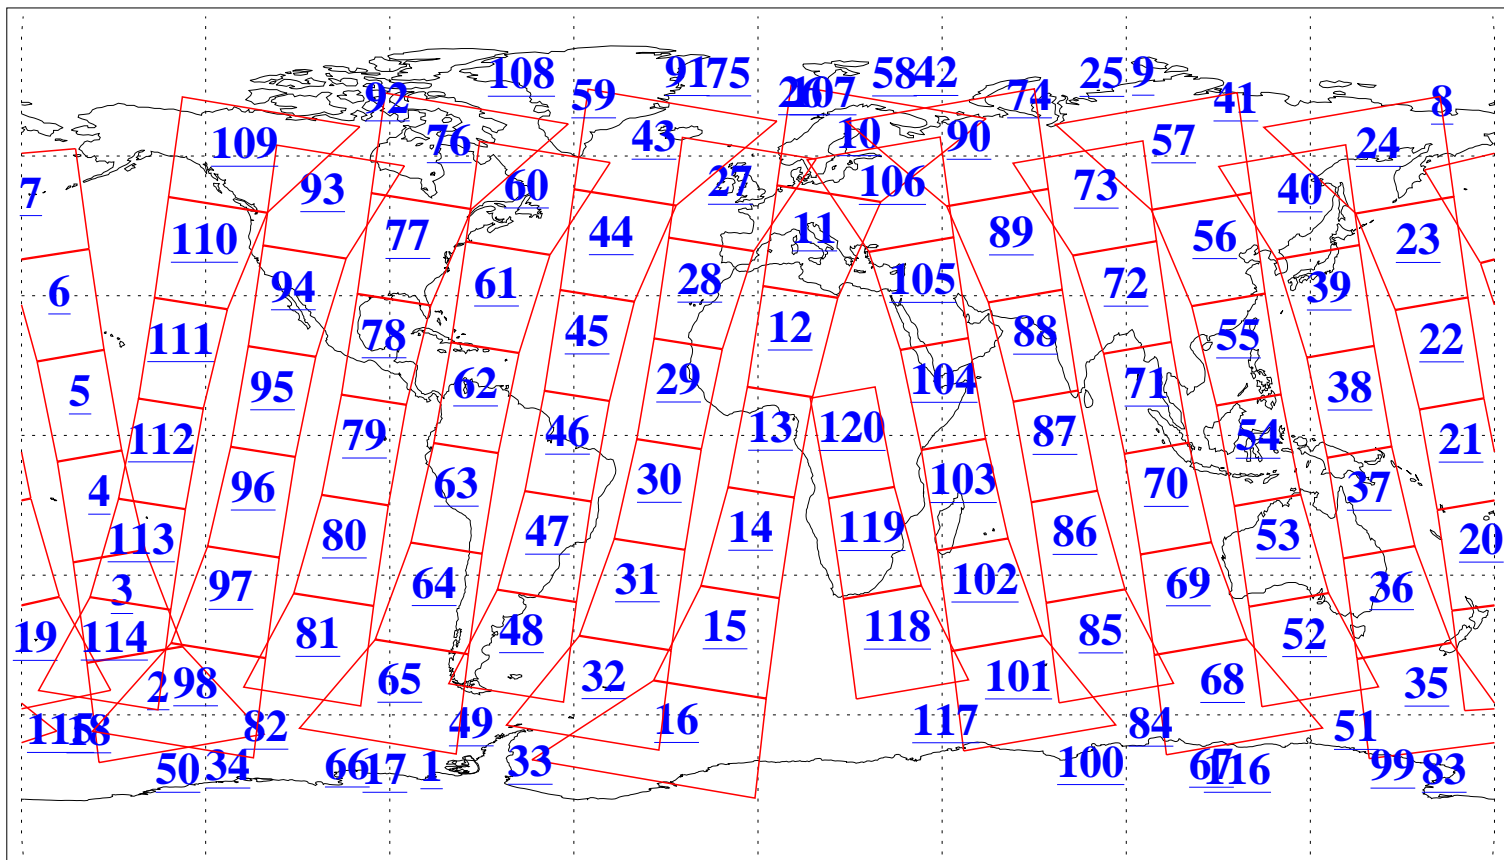

L1B Availability
AMSU Granules: 240
HSB Granules: 0
AIRS Granules: 240

22 Jul 2004
DoY 204
Aqua Day 810
Granules: 1 to 120

Granules: 121 to 240

Legend: AMSU Available, HSB Available, AIRS Available

L1B Availability
AMSU Granules: 240
HSB Granules: 0
AIRS Granules: 240

22 Jul 2004
DoY 204
Aqua Day 810

Ascending Granules

Descending Granules

Legend: AMSU Available, HSB Available, AIRS Available

L1B Availability
 AMSU Granules: 240
 HSB Granules: 0
 AIRS Granules: 240

22 Jul 2004
 DoY 204
 Aqua Day 810

Northern Hemisphere Granules

Southern Hemisphere Granules

Legend: AMSU Available, HSB Available, AIRS Available