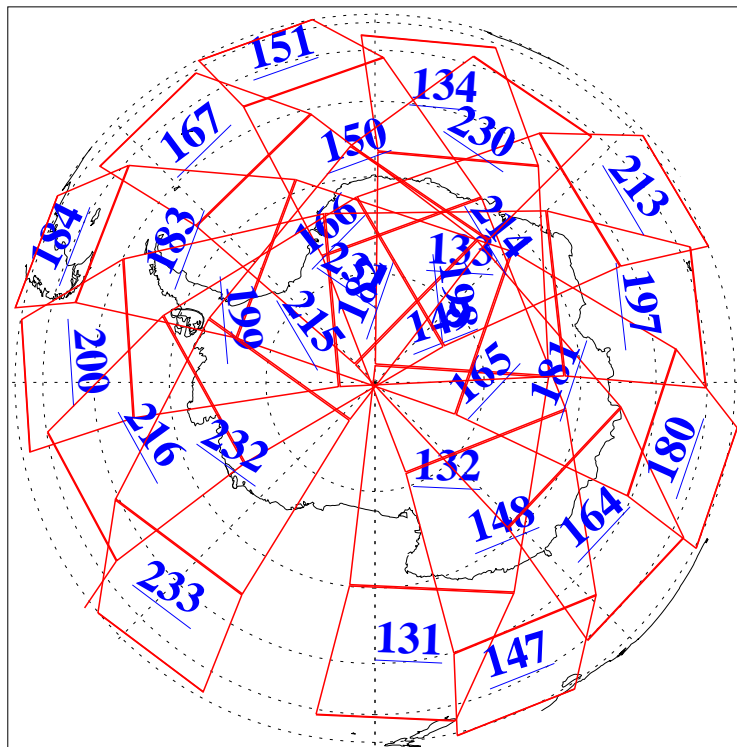

L1B Availability
AMSU Granules: 240
HSB Granules: 0
AIRS Granules: 240

22 Jul 2004
DoY 204
Aqua Day 810
Granules: 1 to 120

Granules: 121 to 240

Legend: AMSU Available, HSB Available, AIRS Available

L1B Availability
AMSU Granules: 240
HSB Granules: 0
AIRS Granules: 240

22 Jul 2004
DoY 204
Aqua Day 810

Ascending Granules

Descending Granules

Legend: AMSU Available, HSB Available, AIRS Available

L1B Availability
 AMSU Granules: 240
 HSB Granules: 0
 AIRS Granules: 240

22 Jul 2004
 DoY 204
 Aqua Day 810

Northern Hemisphere Granules

Southern Hemisphere Granules

Legend: AMSU Available, HSB Available, AIRS Available