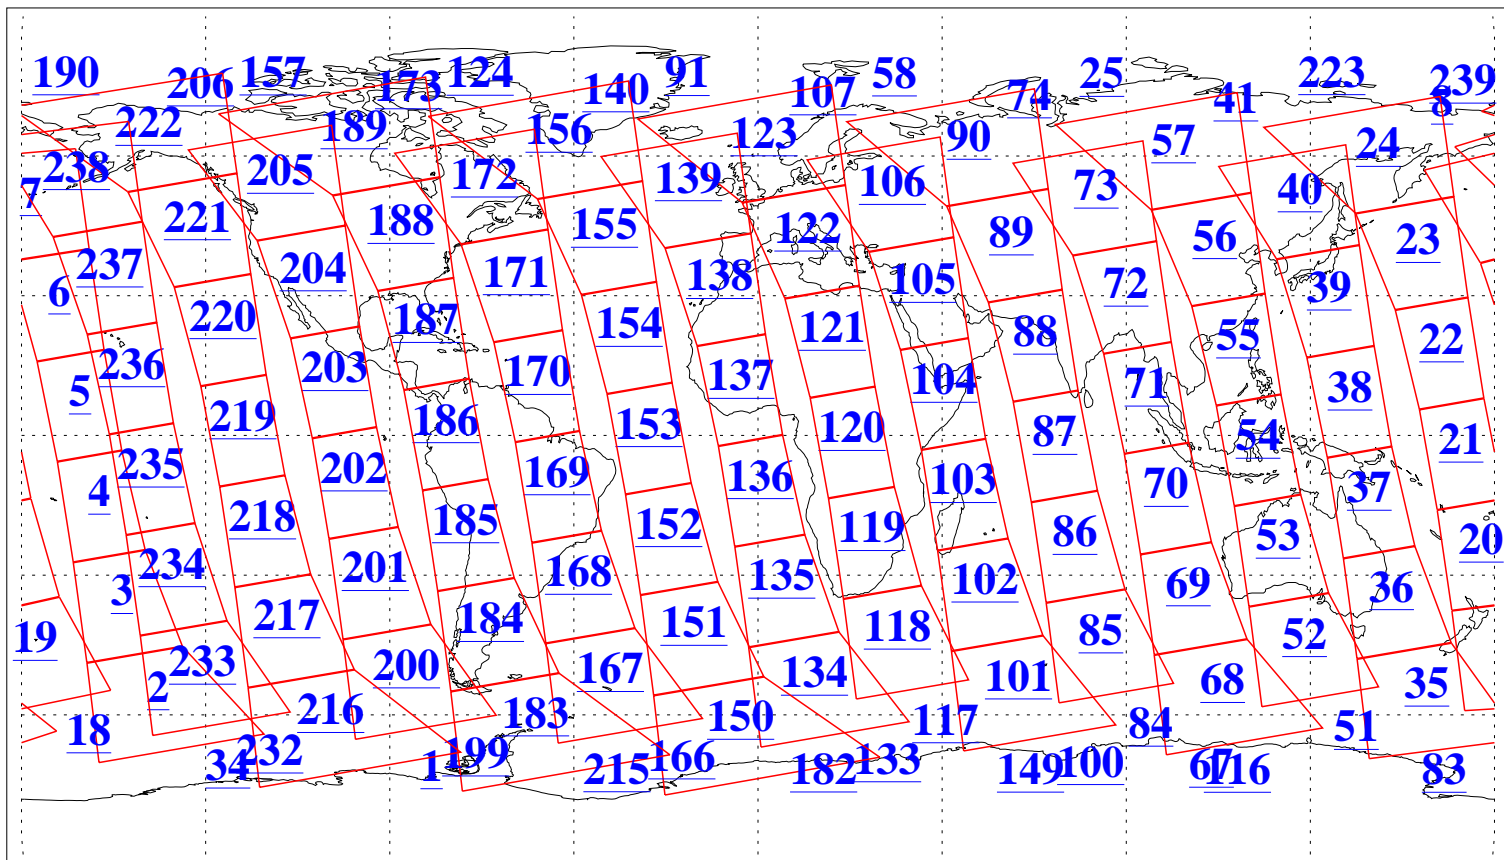

L1B Availability
AMSU Granules: 240
HSB Granules: 0
AIRS Granules: 240

22 Jul 2004
DoY 204
Aqua Day 810
Granules: 1 to 120

Granules: 121 to 240

Legend: AMSU Available, HSB Available, AIRS Available

L1B Availability
AMSU Granules: 240
HSB Granules: 0
AIRS Granules: 240

22 Jul 2004
DoY 204
Aqua Day 810

Ascending Granules

Descending Granules

Legend: AMSU Available, HSB Available, AIRS Available

L1B Availability
 AMSU Granules: 240
 HSB Granules: 0
 AIRS Granules: 240

22 Jul 2004
 DoY 204
 Aqua Day 810

Northern Hemisphere Granules

Southern Hemisphere Granules

Legend: AMSU Available, HSB Available, AIRS Available