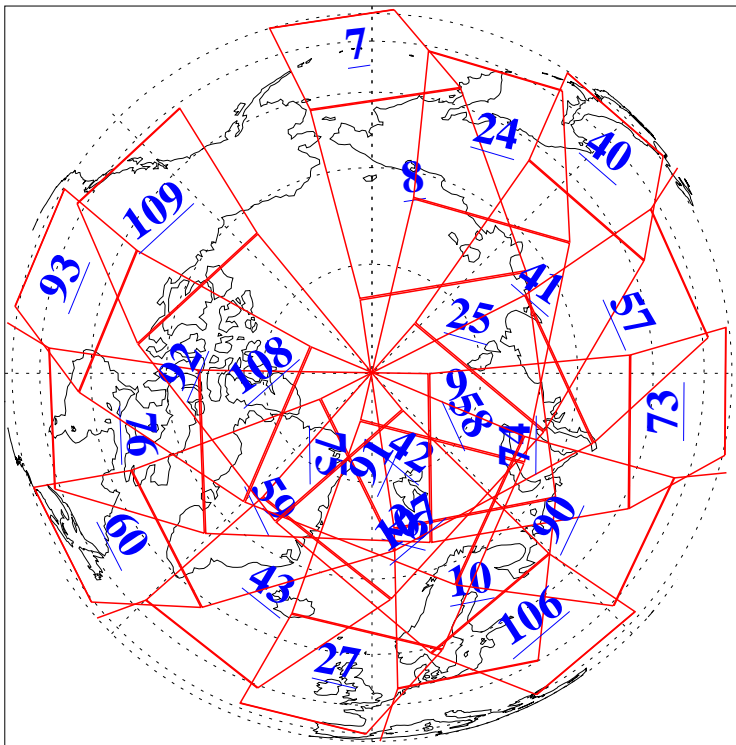

L1B Availability
AMSU Granules: 240
HSB Granules: 0
AIRS Granules: 240

22 Jul 2004
DoY 204
Aqua Day 810
Granules: 1 to 120

Granules: 121 to 240

Legend: AMSU Available, HSB Available, AIRS Available

L1B Availability
AMSU Granules: 240
HSB Granules: 0
AIRS Granules: 240

22 Jul 2004
DoY 204
Aqua Day 810

Ascending Granules

Descending Granules

Legend: AMSU Available, HSB Available, AIRS Available

L1B Availability
 AMSU Granules: 240
 HSB Granules: 0
 AIRS Granules: 240

22 Jul 2004
 DoY 204
 Aqua Day 810

Northern Hemisphere Granules

Southern Hemisphere Granules

Legend: AMSU Available, HSB Available, AIRS Available