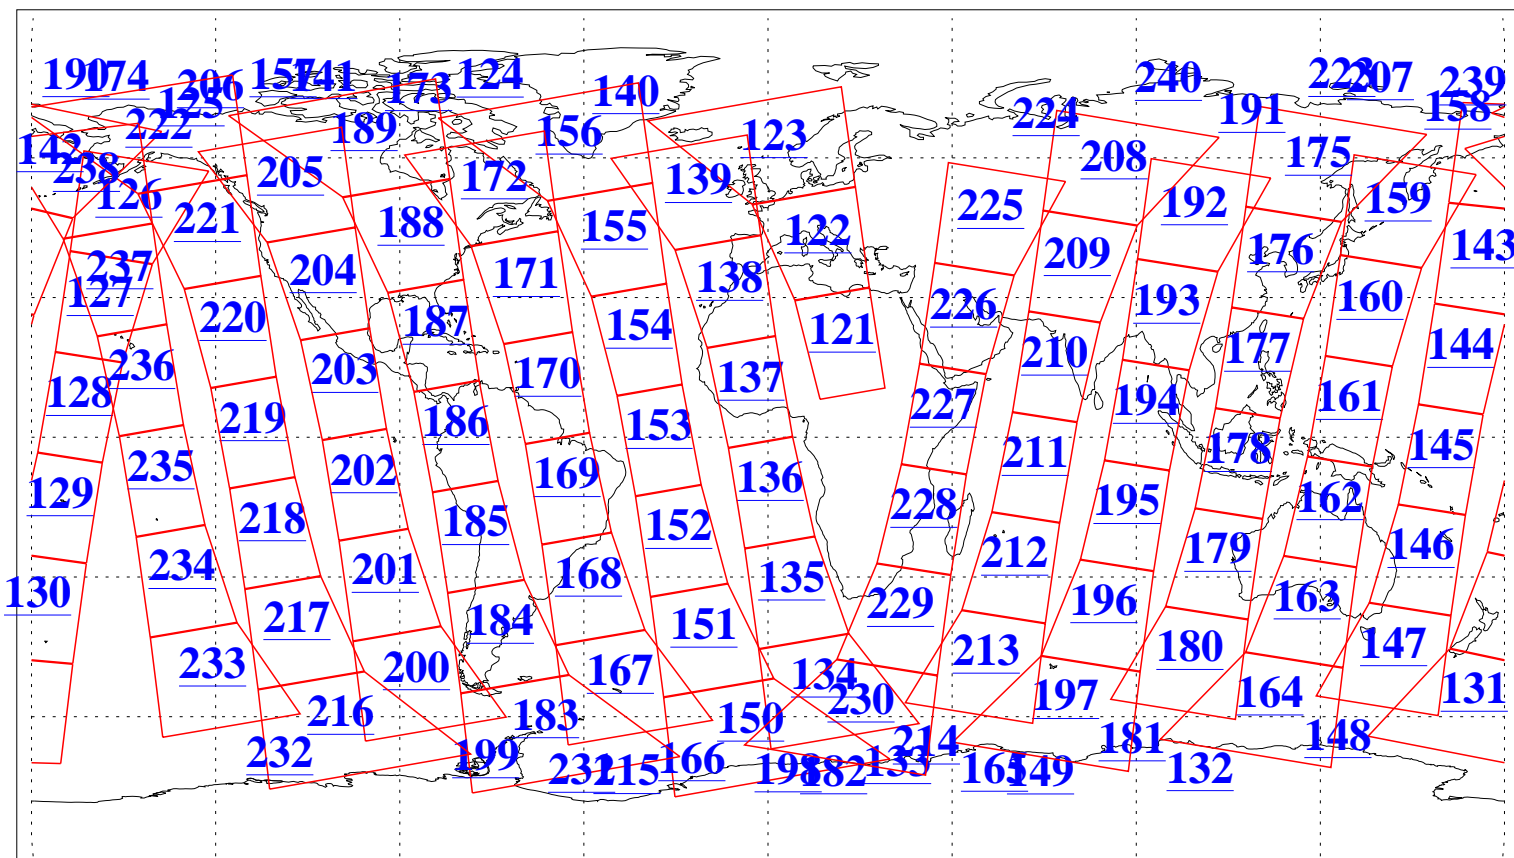

L1B Availability
AMSU Granules: 240
HSB Granules: 0
AIRS Granules: 240

22 Jul 2004
DoY 204
Aqua Day 810
Granules: 1 to 120

Granules: 121 to 240

Legend: AMSU Available, HSB Available, AIRS Available

L1B Availability
AMSU Granules: 240
HSB Granules: 0
AIRS Granules: 240

22 Jul 2004
DoY 204
Aqua Day 810

Ascending Granules

Descending Granules

Legend: AMSU Available, HSB Available, AIRS Available

L1B Availability
 AMSU Granules: 240
 HSB Granules: 0
 AIRS Granules: 240

22 Jul 2004
 DoY 204
 Aqua Day 810

Northern Hemisphere Granules

Southern Hemisphere Granules

Legend: AMSU Available, HSB Available, AIRS Available