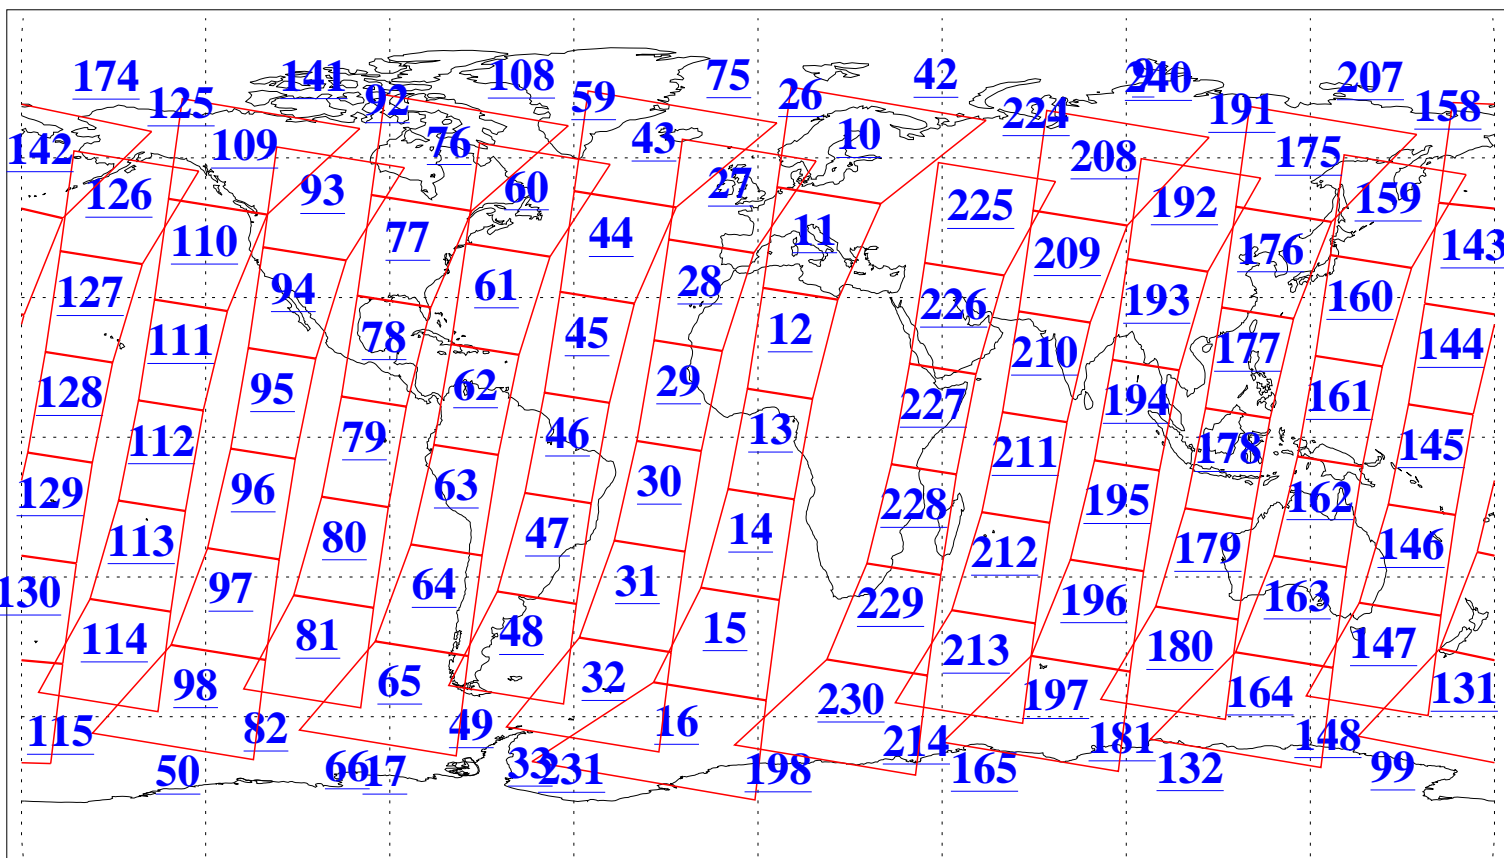

L1B Availability
AMSU Granules: 240
HSB Granules: 0
AIRS Granules: 240

22 Jul 2004
DoY 204
Aqua Day 810
Granules: 1 to 120

Granules: 121 to 240

Legend: AMSU Available, HSB Available, AIRS Available

L1B Availability
AMSU Granules: 240
HSB Granules: 0
AIRS Granules: 240

22 Jul 2004
DoY 204
Aqua Day 810

Ascending Granules

Descending Granules

Legend: AMSU Available, HSB Available, AIRS Available

L1B Availability
 AMSU Granules: 240
 HSB Granules: 0
 AIRS Granules: 240

22 Jul 2004
 DoY 204
 Aqua Day 810

Northern Hemisphere Granules

Southern Hemisphere Granules

Legend: AMSU Available, HSB Available, AIRS Available