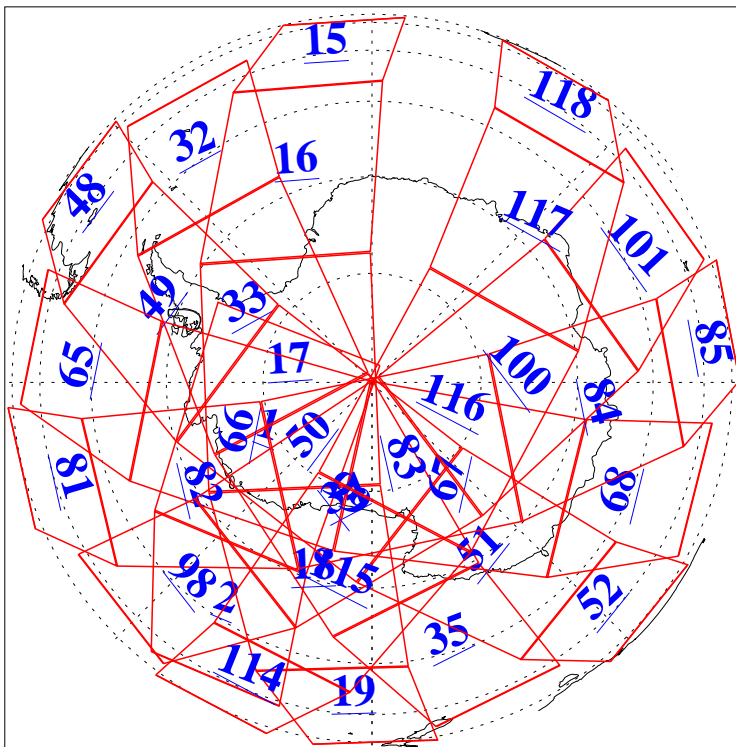

L1B Availability
AMSU Granules: 240
HSB Granules: 0
AIRS Granules: 240

22 Jul 2004
DoY 204
Aqua Day 810
Granules: 1 to 120

Granules: 121 to 240

Legend: AMSU Available, HSB Available, AIRS Available

L1B Availability
AMSU Granules: 240
HSB Granules: 0
AIRS Granules: 240

22 Jul 2004
DoY 204
Aqua Day 810

Ascending Granules

Descending Granules

Legend: AMSU Available, HSB Available, AIRS Available

L1B Availability
 AMSU Granules: 240
 HSB Granules: 0
 AIRS Granules: 240

22 Jul 2004
 DoY 204
 Aqua Day 810

Northern Hemisphere Granules

Southern Hemisphere Granules

Legend: AMSU Available, HSB Available, AIRS Available