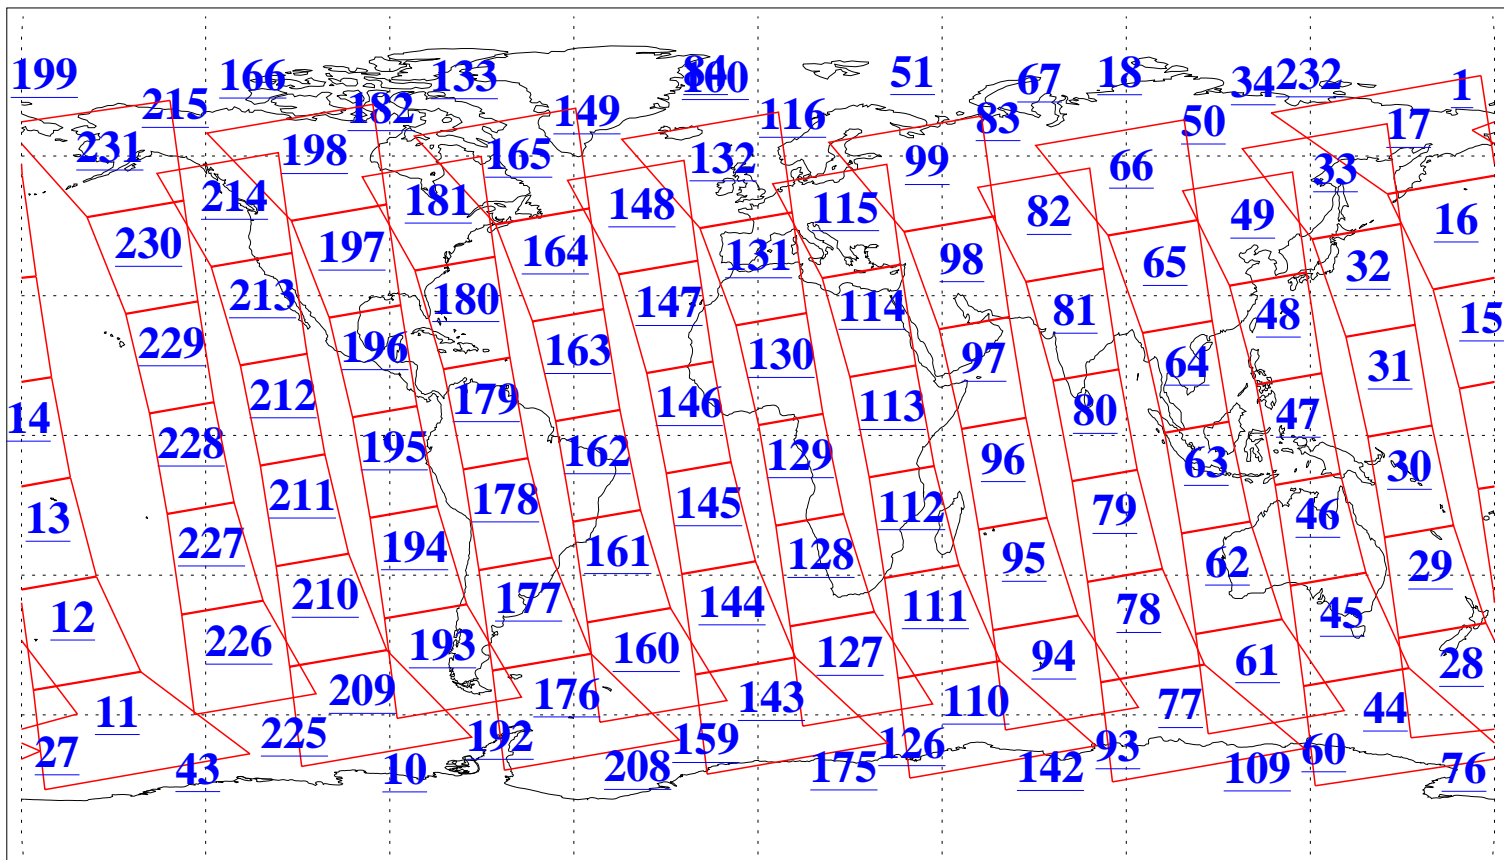

L1B Availability
AMSU Granules: 240
HSB Granules: 0
AIRS Granules: 240

21 Jul 2004
DoY 203
Aqua Day 809
Granules: 1 to 120

Granules: 121 to 240

Legend: AMSU Available, HSB Available, AIRS Available

L1B Availability
AMSU Granules: 240
HSB Granules: 0
AIRS Granules: 240

21 Jul 2004
DoY 203
Aqua Day 809

Ascending Granules

Descending Granules

Legend: AMSU Available, HSB Available, AIRS Available

L1B Availability
 AMSU Granules: 240
 HSB Granules: 0
 AIRS Granules: 240

21 Jul 2004
 DoY 203
 Aqua Day 809

Northern Hemisphere Granules

Southern Hemisphere Granules

Legend: AMSU Available, HSB Available, AIRS Available