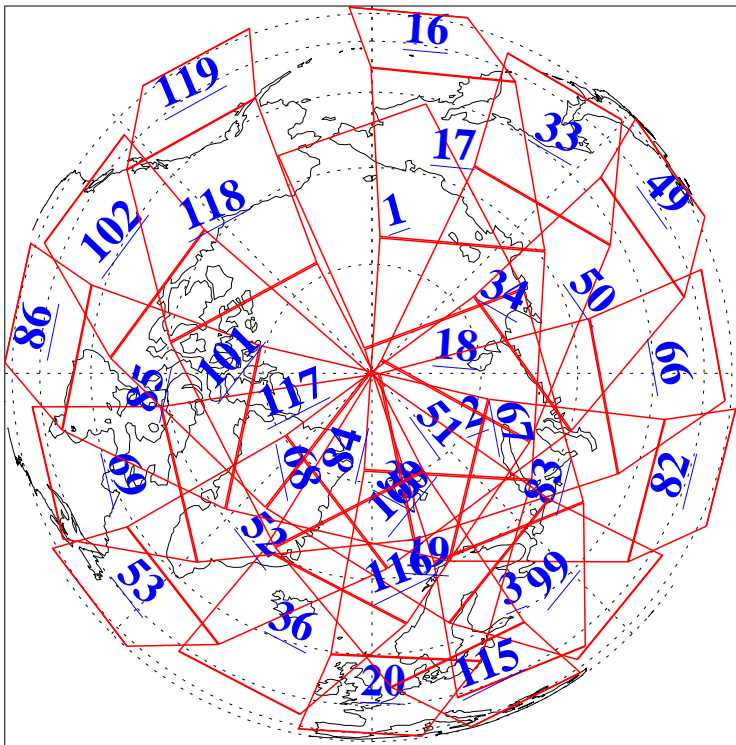

L1B Availability
AMSU Granules: 240
HSB Granules: 0
AIRS Granules: 240

21 Jul 2004
DoY 203
Aqua Day 809
Granules: 1 to 120

Granules: 121 to 240

Legend: AMSU Available, HSB Available, AIRS Available

L1B Availability
AMSU Granules: 240
HSB Granules: 0
AIRS Granules: 240

21 Jul 2004
DoY 203
Aqua Day 809

Ascending Granules

Descending Granules

Legend: AMSU Available, HSB Available, AIRS Available

L1B Availability
 AMSU Granules: 240
 HSB Granules: 0
 AIRS Granules: 240

21 Jul 2004
 DoY 203
 Aqua Day 809

Northern Hemisphere Granules

Southern Hemisphere Granules

Legend: AMSU Available, HSB Available, AIRS Available