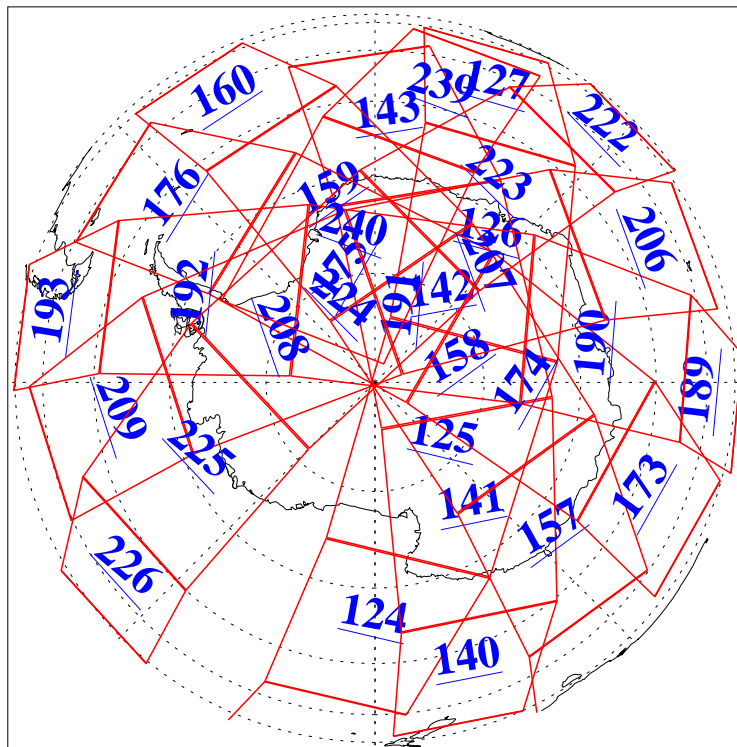

21 Jul 2004
DoY 203
Aqua Day 809

Ascending Granules

Descending Granules

Legend: AMSU Available, HSB Available, AIRS Available

L1B Availability
 AMSU Granules: 240
 HSB Granules: 0
 AIRS Granules: 240

21 Jul 2004
 DoY 203
 Aqua Day 809

Northern Hemisphere Granules

Southern Hemisphere Granules

Legend: AMSU Available, HSB Available, AIRS Available