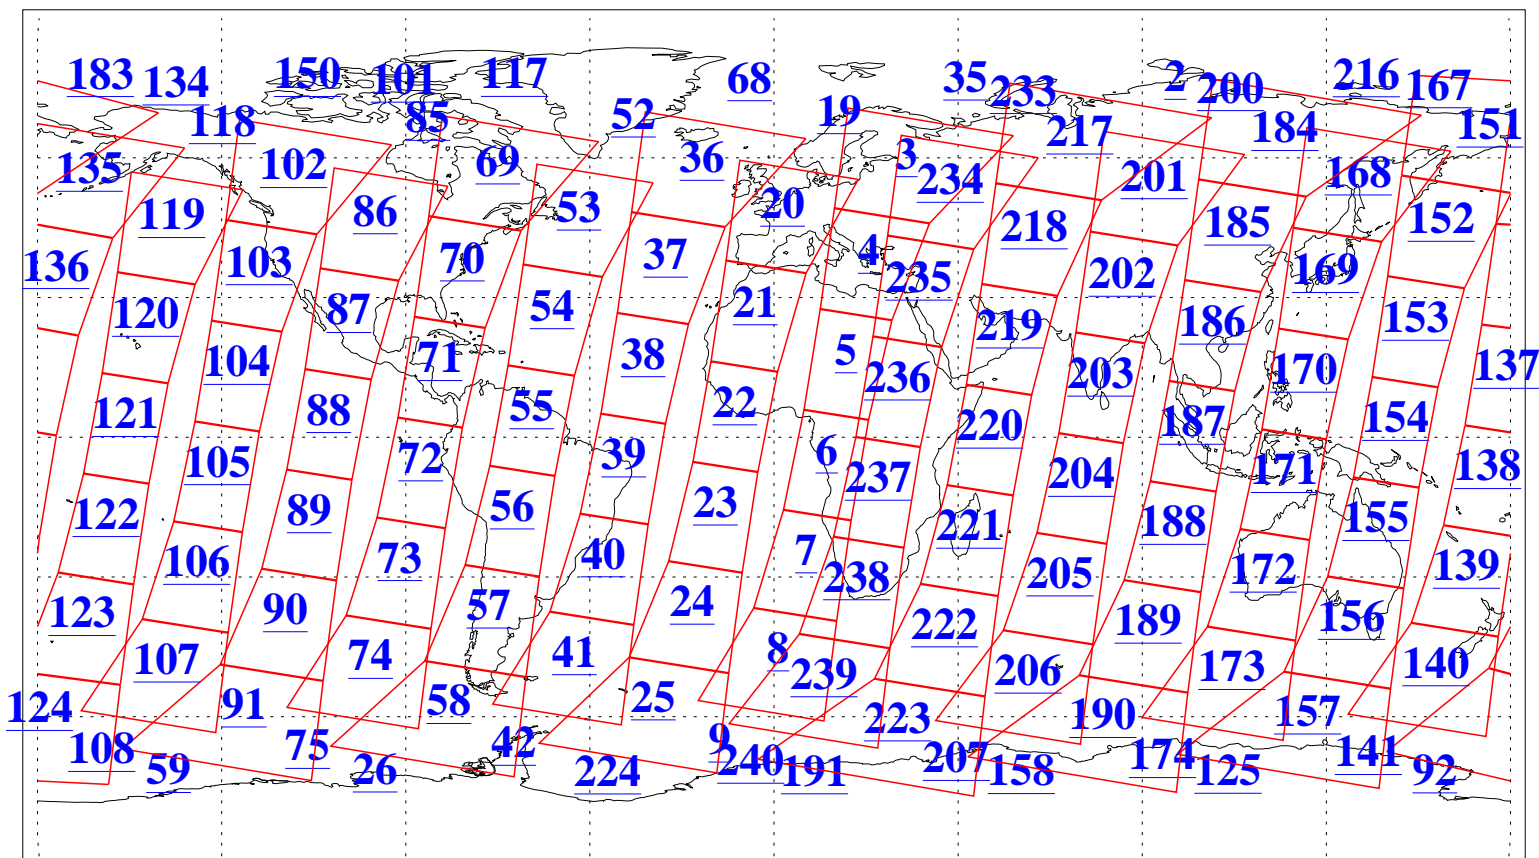

L1B Availability
AMSU Granules: 240
HSB Granules: 0
AIRS Granules: 240

21 Jul 2004
DoY 203
Aqua Day 809
Granules: 1 to 120

Granules: 121 to 240

Legend: AMSU Available, HSB Available, AIRS Available

L1B Availability
AMSU Granules: 240
HSB Granules: 0
AIRS Granules: 240

21 Jul 2004
DoY 203
Aqua Day 809

Ascending Granules

Descending Granules

Legend: AMSU Available, HSB Available, AIRS Available

L1B Availability
 AMSU Granules: 240
 HSB Granules: 0
 AIRS Granules: 240

21 Jul 2004
 DoY 203
 Aqua Day 809

Northern Hemisphere Granules

Southern Hemisphere Granules

Legend: AMSU Available, HSB Available, AIRS Available