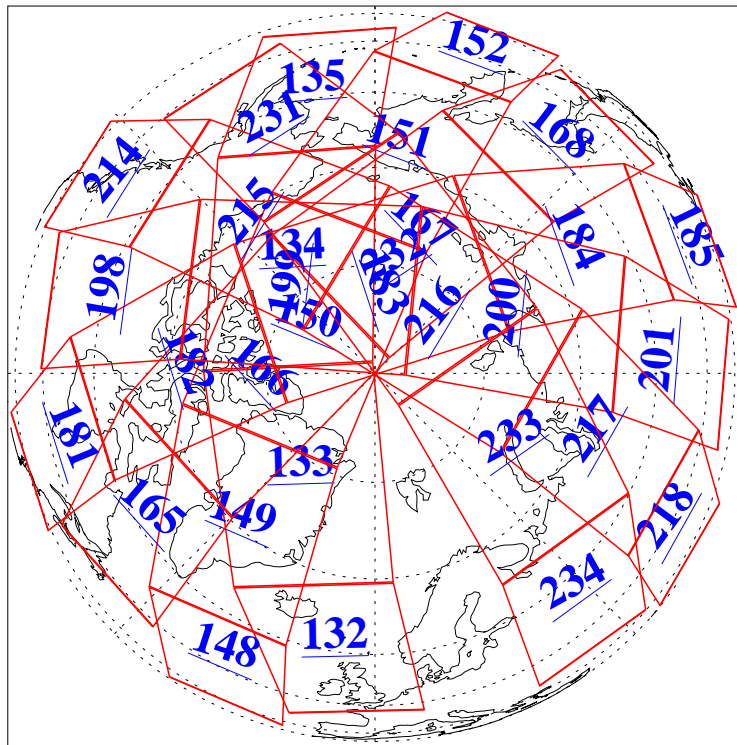

L1B Availability
AMSU Granules: 240
HSB Granules: 0
AIRS Granules: 240

21 Jul 2004
DoY 203
Aqua Day 809
Granules: 1 to 120

Granules: 121 to 240

Legend: AMSU Available, HSB Available, AIRS Available

L1B Availability
AMSU Granules: 240
HSB Granules: 0
AIRS Granules: 240

21 Jul 2004
DoY 203
Aqua Day 809

Ascending Granules

Descending Granules

Legend: AMSU Available, HSB Available, AIRS Available

L1B Availability
 AMSU Granules: 240
 HSB Granules: 0
 AIRS Granules: 240

21 Jul 2004
 DoY 203
 Aqua Day 809

Northern Hemisphere Granules

Southern Hemisphere Granules

Legend: AMSU Available, HSB Available, AIRS Available