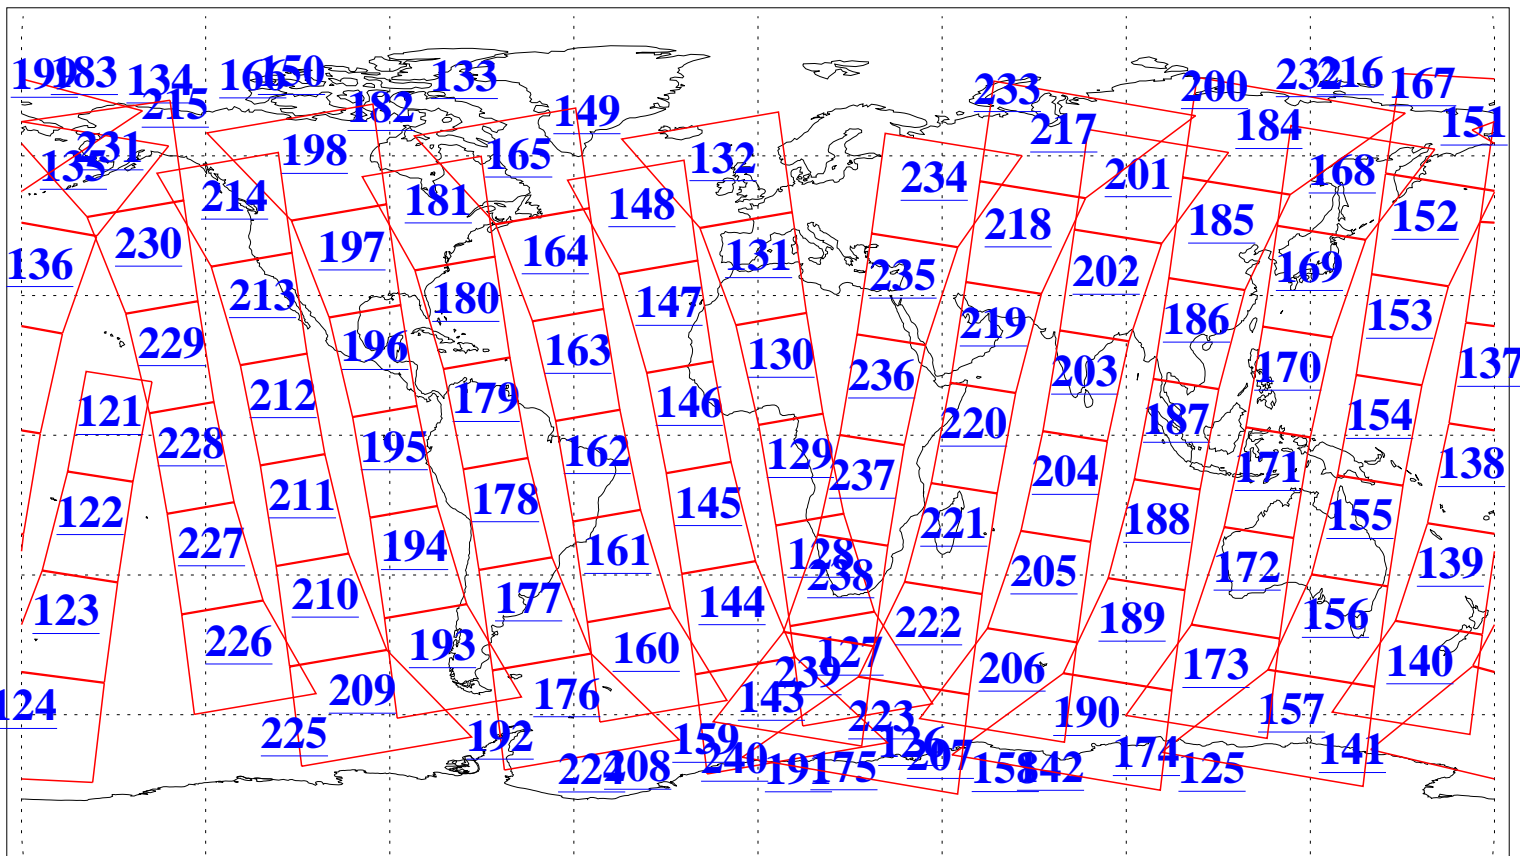

L1B Availability
AMSU Granules: 240
HSB Granules: 0
AIRS Granules: 240

21 Jul 2004
DoY 203
Aqua Day 809
Granules: 1 to 120

Granules: 121 to 240

Legend: AMSU Available, HSB Available, AIRS Available

L1B Availability
AMSU Granules: 240
HSB Granules: 0
AIRS Granules: 240

21 Jul 2004
DoY 203
Aqua Day 809

Ascending Granules

Descending Granules

Legend: AMSU Available, HSB Available, AIRS Available

L1B Availability
 AMSU Granules: 240
 HSB Granules: 0
 AIRS Granules: 240

21 Jul 2004
 DoY 203
 Aqua Day 809