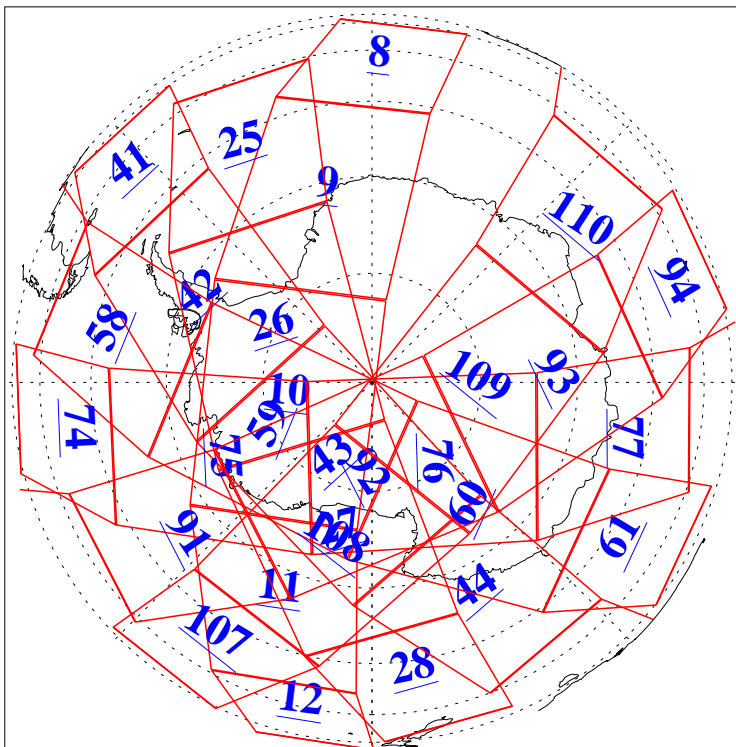

L1B Availability
AMSU Granules: 240
HSB Granules: 0
AIRS Granules: 240

21 Jul 2004
DoY 203
Aqua Day 809
Granules: 1 to 120

Granules: 121 to 240

Legend: AMSU Available, HSB Available, AIRS Available

L1B Availability
AMSU Granules: 240
HSB Granules: 0
AIRS Granules: 240

21 Jul 2004
DoY 203
Aqua Day 809

Ascending Granules

Descending Granules

Legend: AMSU Available, HSB Available, AIRS Available

L1B Availability
 AMSU Granules: 240
 HSB Granules: 0
 AIRS Granules: 240

21 Jul 2004
 DoY 203
 Aqua Day 809

Northern Hemisphere Granules

Southern Hemisphere Granules

Legend: AMSU Available, HSB Available, AIRS Available