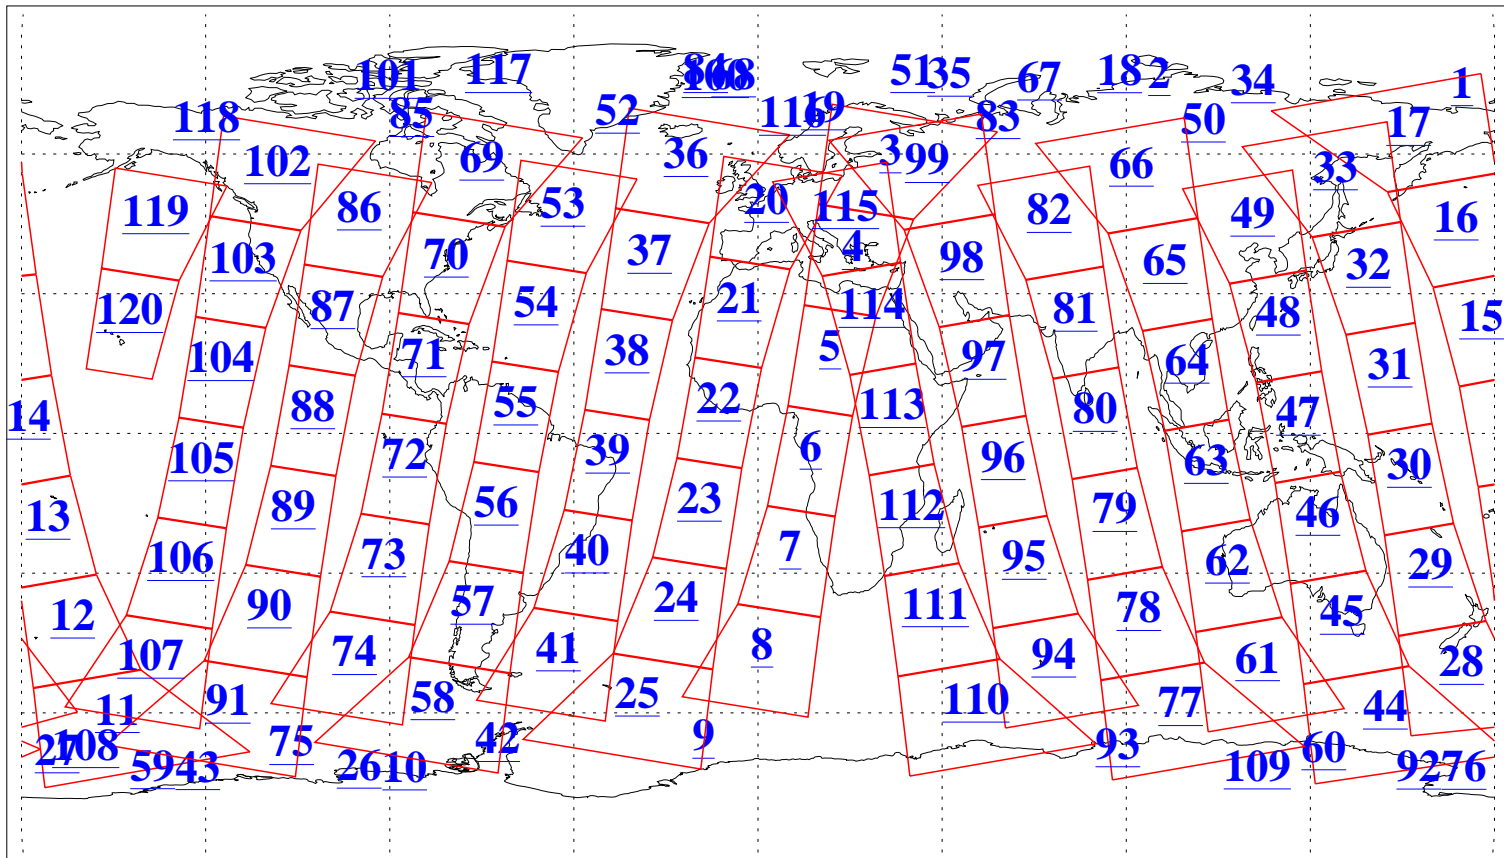

L1B Availability
AMSU Granules: 240
HSB Granules: 0
AIRS Granules: 240

21 Jul 2004
DoY 203
Aqua Day 809
Granules: 1 to 120

Granules: 121 to 240

Legend: AMSU Available, HSB Available, AIRS Available

L1B Availability
AMSU Granules: 240
HSB Granules: 0
AIRS Granules: 240

21 Jul 2004
DoY 203
Aqua Day 809

Ascending Granules

Descending Granules

Legend: AMSU Available, HSB Available, AIRS Available

L1B Availability
 AMSU Granules: 240
 HSB Granules: 0
 AIRS Granules: 240

21 Jul 2004
 DoY 203
 Aqua Day 809

Northern Hemisphere Granules

Southern Hemisphere Granules

Legend: AMSU Available, HSB Available, AIRS Available