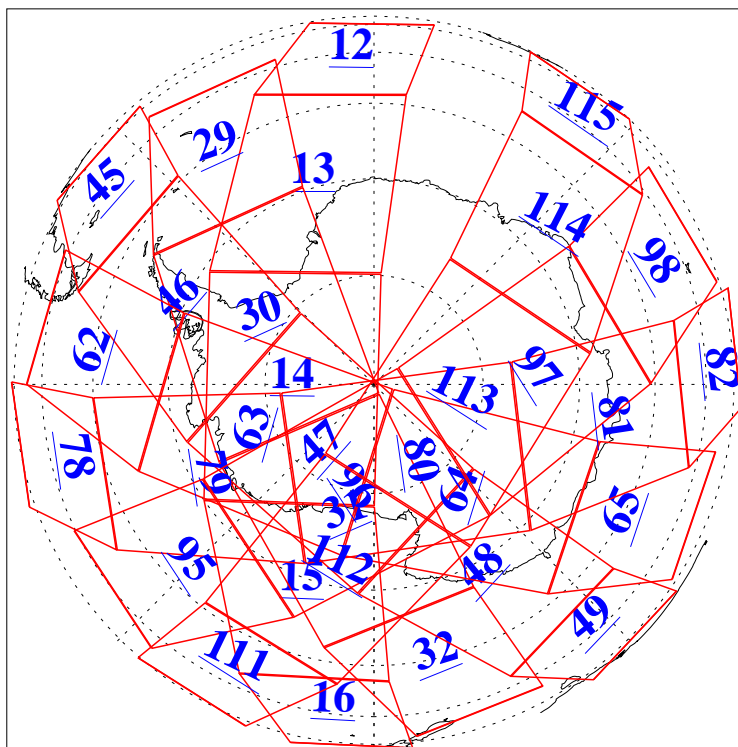

L1B Availability
AMSU Granules: 240
HSB Granules: 0
AIRS Granules: 240

17 Jul 2004
DoY 199
Aqua Day 805
Granules: 1 to 120

Granules: 121 to 240

Legend: AMSU Available, HSB Available, AIRS Available

L1B Availability
AMSU Granules: 240
HSB Granules: 0
AIRS Granules: 240

17 Jul 2004
DoY 199
Aqua Day 805

Ascending Granules

Descending Granules

Legend: AMSU Available, HSB Available, AIRS Available

L1B Availability
 AMSU Granules: 240
 HSB Granules: 0
 AIRS Granules: 240

17 Jul 2004
 DoY 199
 Aqua Day 805

Northern Hemisphere Granules

Southern Hemisphere Granules

Legend: AMSU Available, HSB Available, AIRS Available