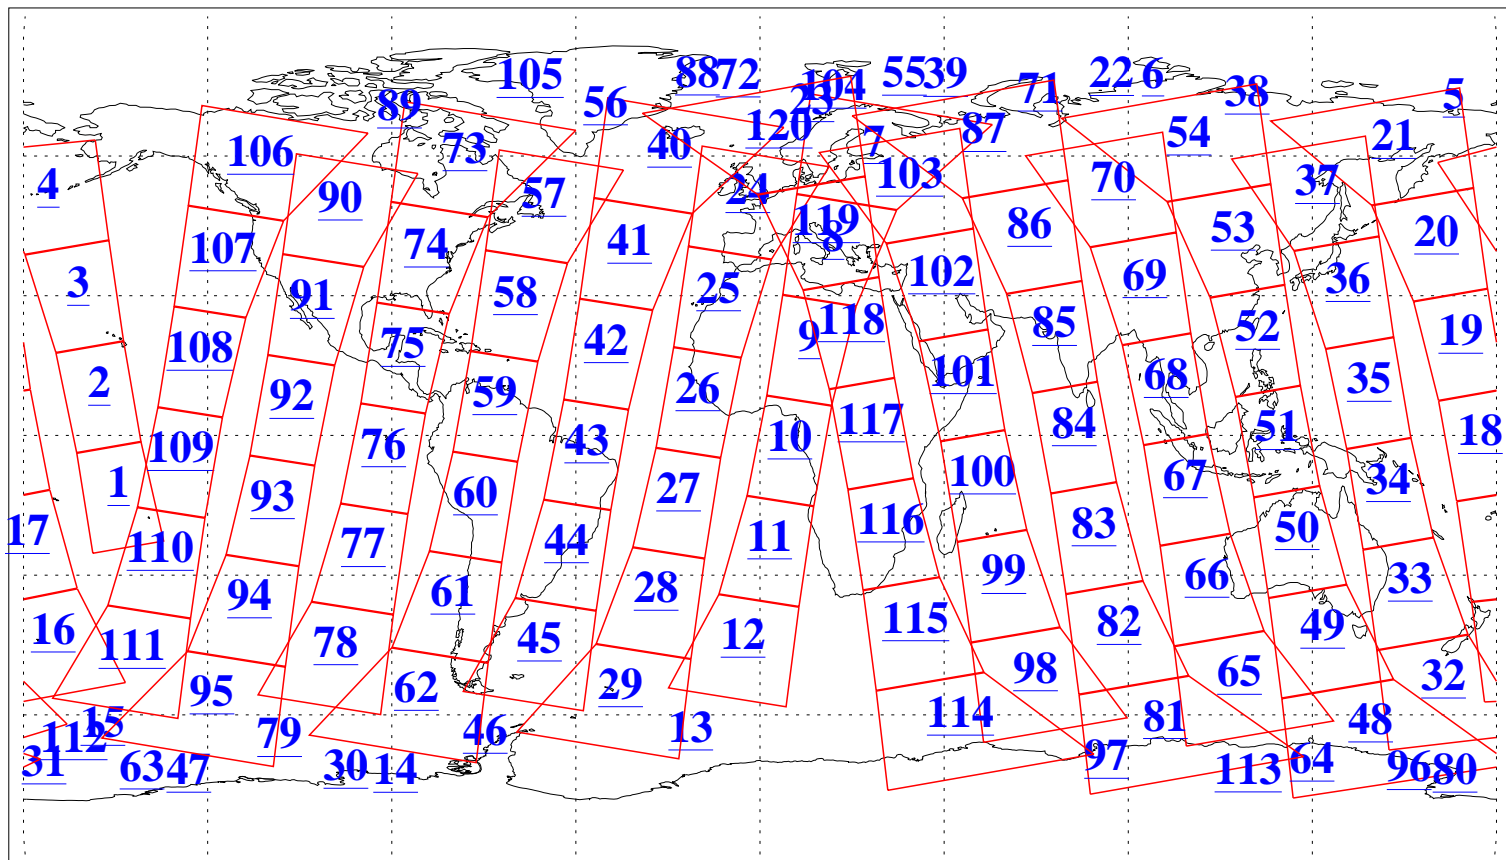

L1B Availability
AMSU Granules: 240
HSB Granules: 0
AIRS Granules: 240

17 Jul 2004
DoY 199
Aqua Day 805
Granules: 1 to 120

Granules: 121 to 240

Legend: AMSU Available, HSB Available, AIRS Available

L1B Availability
AMSU Granules: 240
HSB Granules: 0
AIRS Granules: 240

17 Jul 2004
DoY 199
Aqua Day 805

Ascending Granules

Descending Granules

Legend: AMSU Available, HSB Available, AIRS Available

L1B Availability
 AMSU Granules: 240
 HSB Granules: 0
 AIRS Granules: 240

17 Jul 2004
 DoY 199
 Aqua Day 805

Northern Hemisphere Granules

Southern Hemisphere Granules

Legend: AMSU Available, HSB Available, AIRS Available