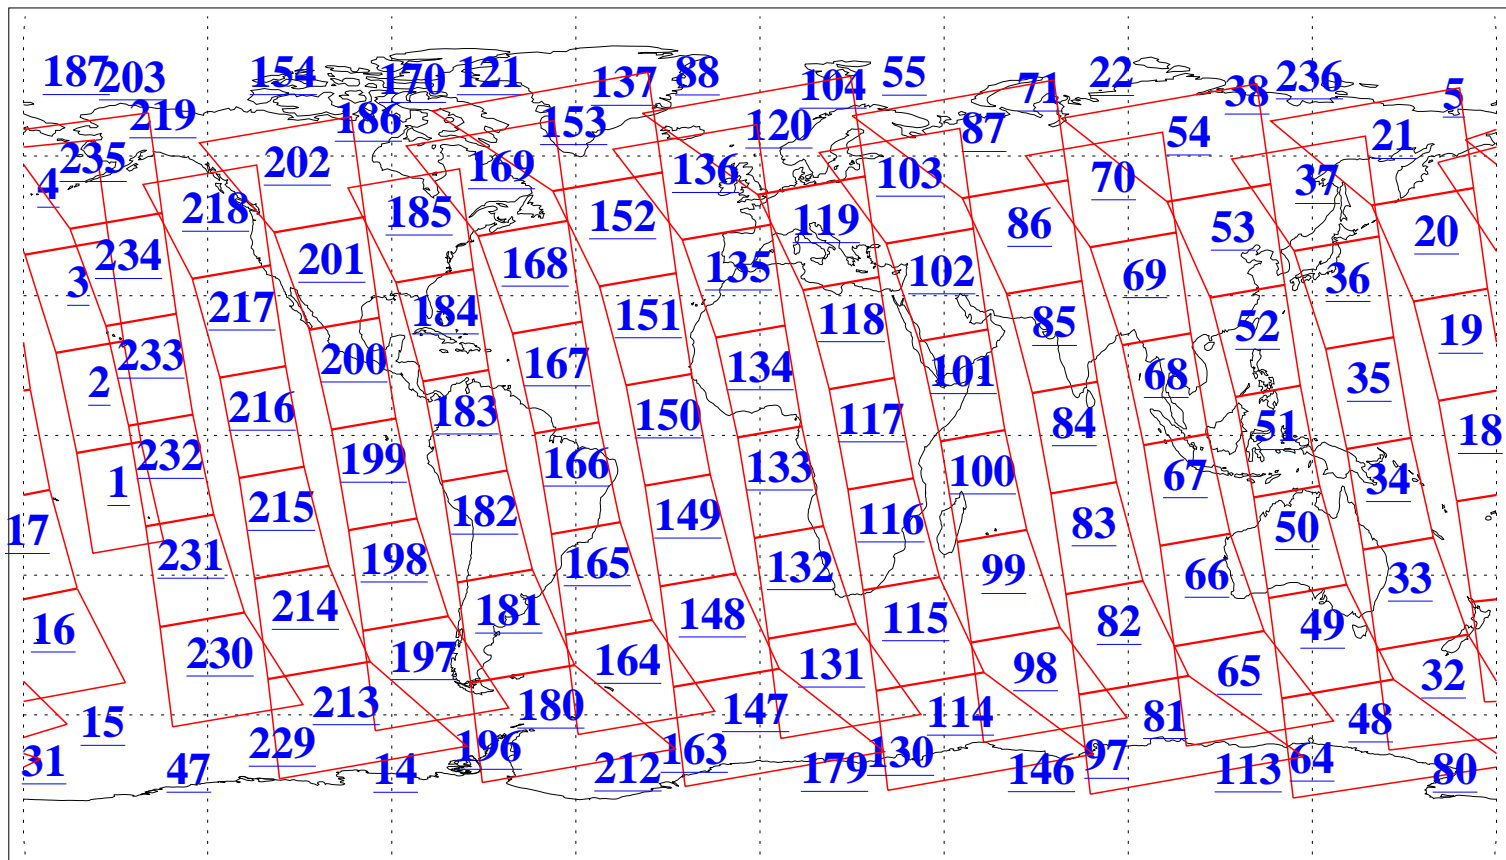

L1B Availability
AMSU Granules: 240
HSB Granules: 0
AIRS Granules: 240

17 Jul 2004
DoY 199
Aqua Day 805
Granules: 1 to 120

Granules: 121 to 240

Legend: AMSU Available, HSB Available, AIRS Available

L1B Availability
AMSU Granules: 240
HSB Granules: 0
AIRS Granules: 240

17 Jul 2004
DoY 199
Aqua Day 805

Ascending Granules

Descending Granules

Legend: AMSU Available, HSB Available, AIRS Available

L1B Availability
 AMSU Granules: 240
 HSB Granules: 0
 AIRS Granules: 240

17 Jul 2004
 DoY 199
 Aqua Day 805

Northern Hemisphere Granules

Southern Hemisphere Granules

Legend: AMSU Available, HSB Available, AIRS Available