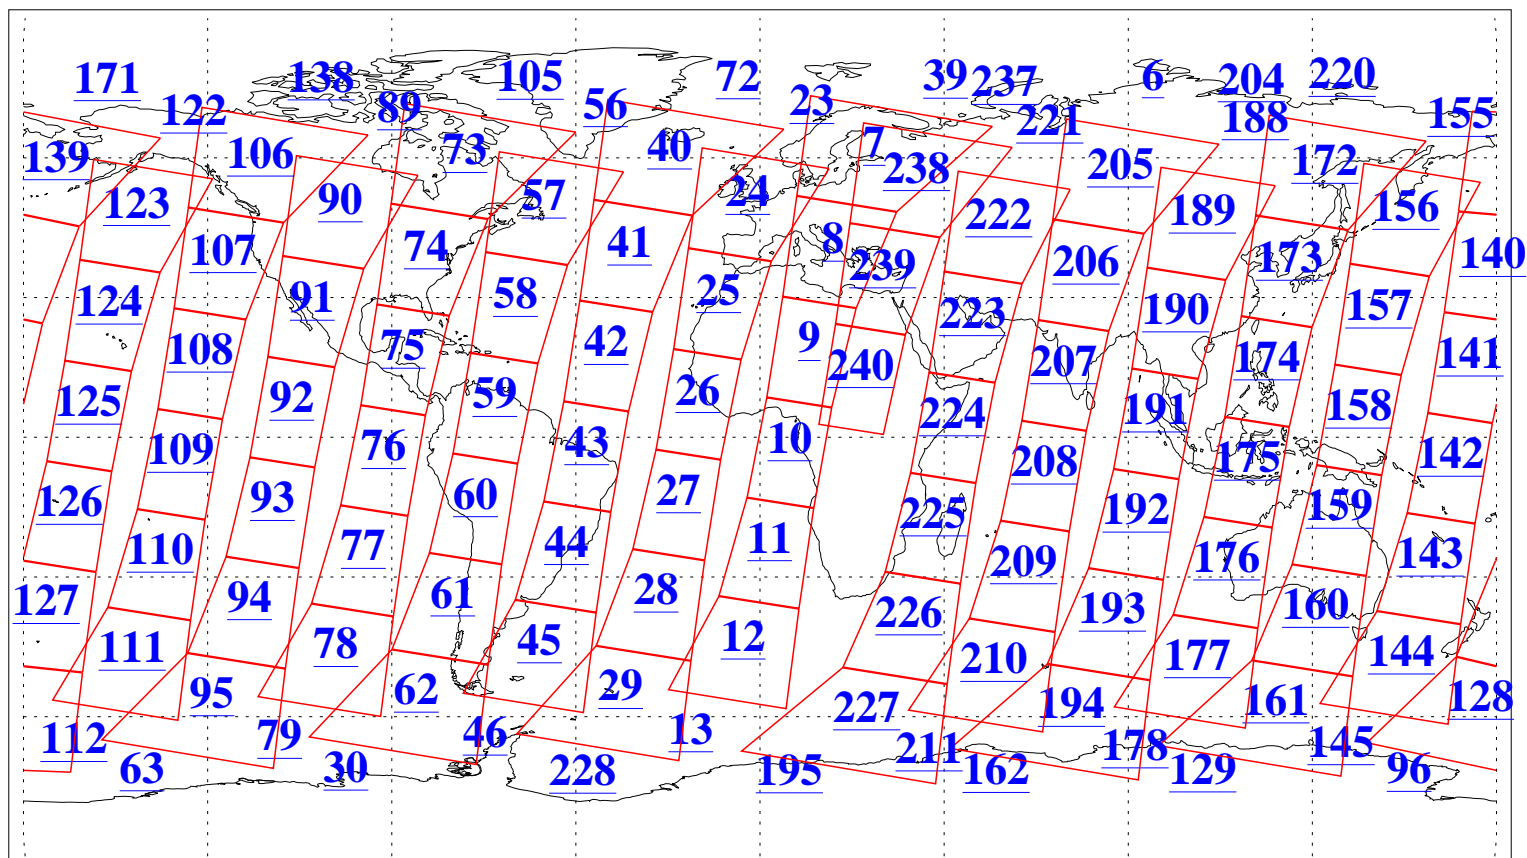

L1B Availability
AMSU Granules: 240
HSB Granules: 0
AIRS Granules: 240

17 Jul 2004
DoY 199
Aqua Day 805
Granules: 1 to 120

Granules: 121 to 240

Legend: AMSU Available, HSB Available, AIRS Available

L1B Availability
AMSU Granules: 240
HSB Granules: 0
AIRS Granules: 240

17 Jul 2004
DoY 199
Aqua Day 805

Ascending Granules

Descending Granules

Legend: AMSU Available, HSB Available, AIRS Available

L1B Availability
 AMSU Granules: 240
 HSB Granules: 0
 AIRS Granules: 240

17 Jul 2004
 DoY 199
 Aqua Day 805

Northern Hemisphere Granules

Southern Hemisphere Granules

Legend: AMSU Available, HSB Available, AIRS Available