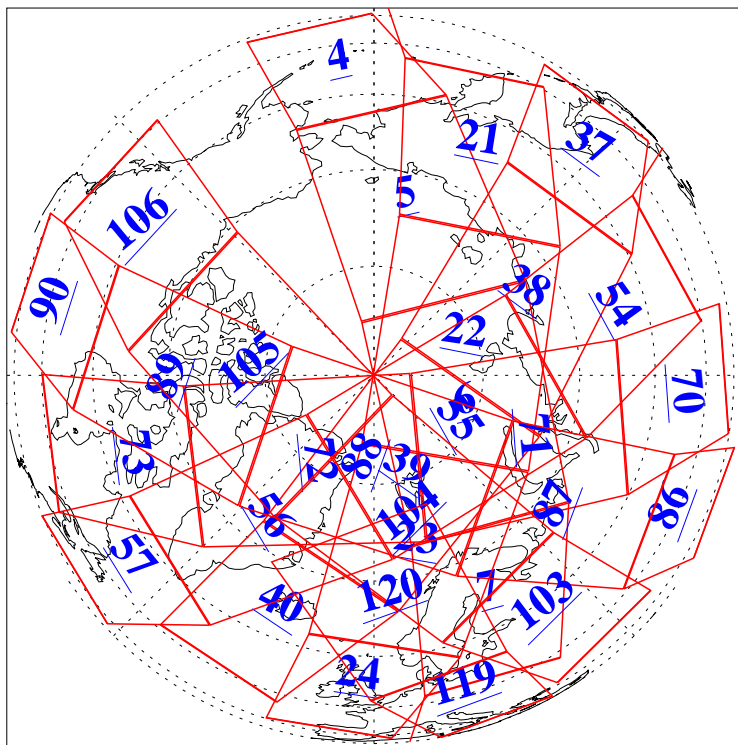

L1B Availability
AMSU Granules: 240
HSB Granules: 0
AIRS Granules: 240

17 Jul 2004
DoY 199
Aqua Day 805
Granules: 1 to 120

Granules: 121 to 240

Legend: AMSU Available, HSB Available, AIRS Available

L1B Availability
AMSU Granules: 240
HSB Granules: 0
AIRS Granules: 240

17 Jul 2004
DoY 199
Aqua Day 805

Ascending Granules

Descending Granules

Legend: AMSU Available, HSB Available, AIRS Available

L1B Availability
 AMSU Granules: 240
 HSB Granules: 0
 AIRS Granules: 240

17 Jul 2004
 DoY 199
 Aqua Day 805

Northern Hemisphere Granules

Southern Hemisphere Granules

Legend: AMSU Available, HSB Available, AIRS Available