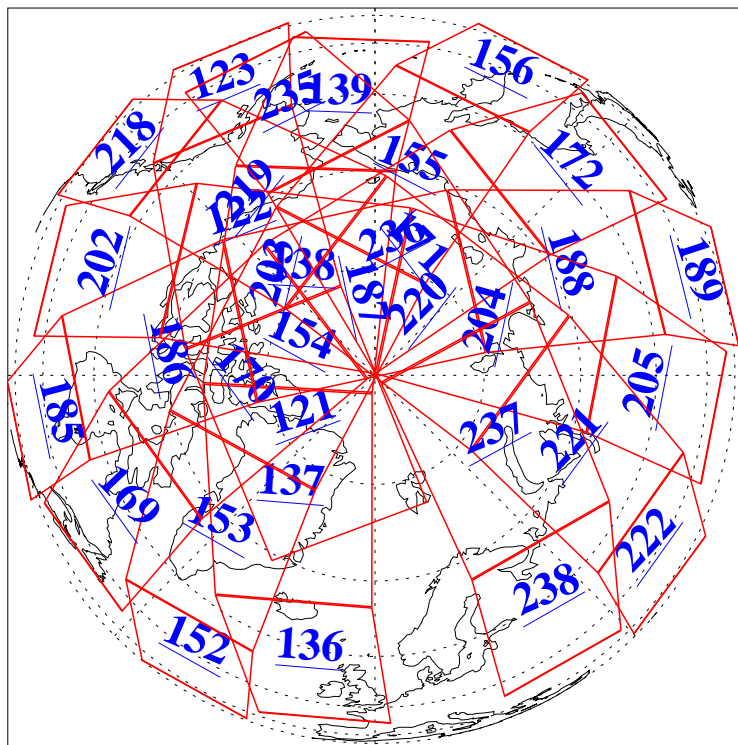

L1B Availability
AMSU Granules: 240
HSB Granules: 0
AIRS Granules: 240

17 Jul 2004
DoY 199
Aqua Day 805
Granules: 1 to 120

Granules: 121 to 240

Legend: AMSU Available, HSB Available, AIRS Available

L1B Availability
AMSU Granules: 240
HSB Granules: 0
AIRS Granules: 240

17 Jul 2004
DoY 199
Aqua Day 805

Ascending Granules

Descending Granules

Legend: AMSU Available, HSB Available, AIRS Available

L1B Availability
 AMSU Granules: 240
 HSB Granules: 0
 AIRS Granules: 240

17 Jul 2004
 DoY 199
 Aqua Day 805

Northern Hemisphere Granules

Southern Hemisphere Granules

Legend: AMSU Available, HSB Available, AIRS Available