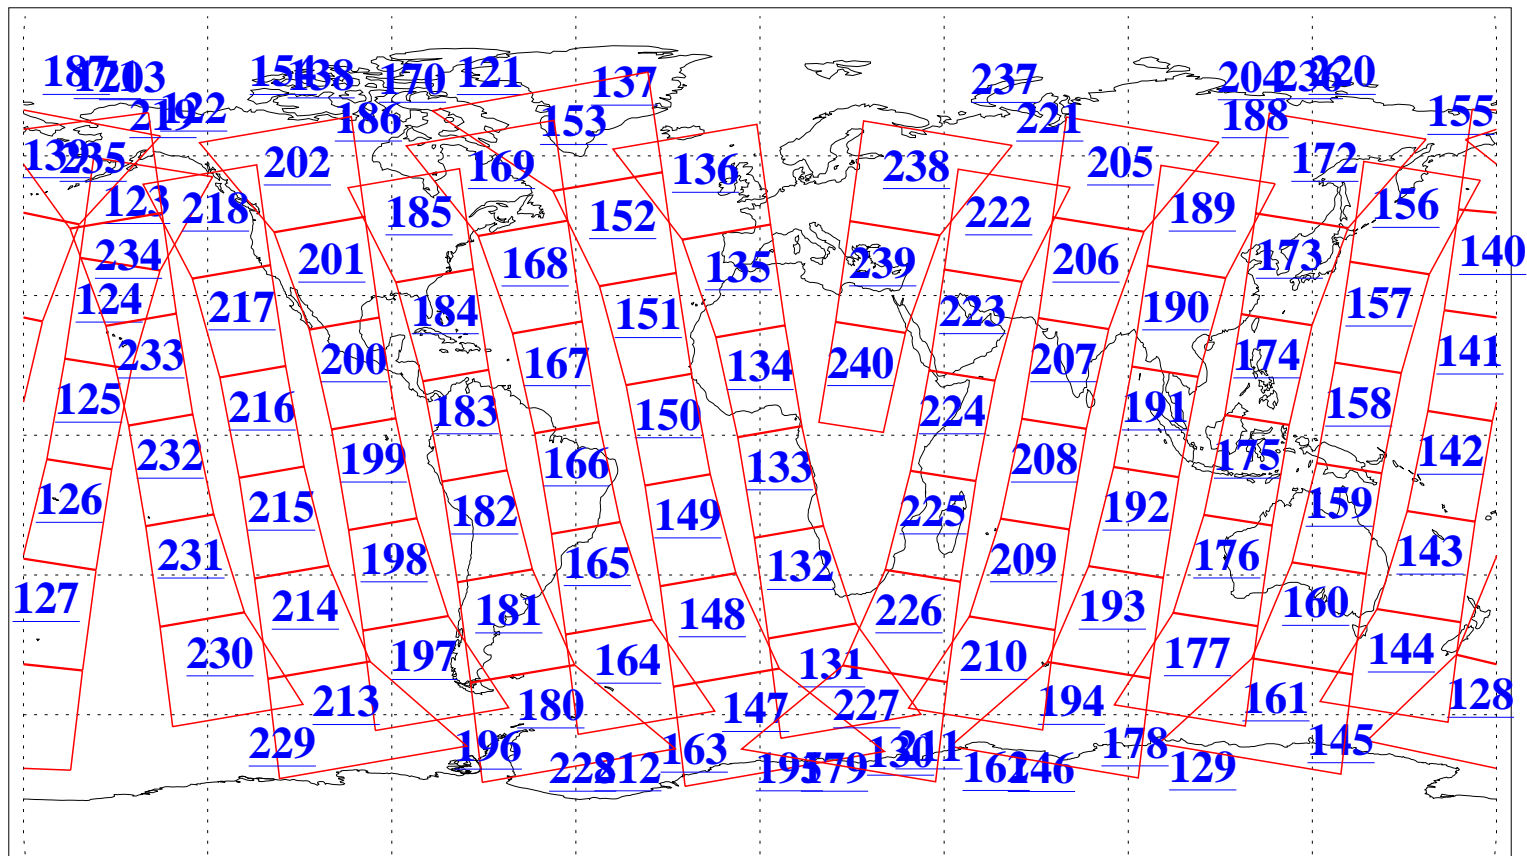

L1B Availability
AMSU Granules: 240
HSB Granules: 0
AIRS Granules: 240

17 Jul 2004
DoY 199
Aqua Day 805
Granules: 1 to 120

Granules: 121 to 240

Legend: AMSU Available, HSB Available, AIRS Available

L1B Availability
AMSU Granules: 240
HSB Granules: 0
AIRS Granules: 240

17 Jul 2004
DoY 199
Aqua Day 805

Ascending Granules

Descending Granules

Legend: AMSU Available, HSB Available, AIRS Available

L1B Availability
 AMSU Granules: 240
 HSB Granules: 0
 AIRS Granules: 240

17 Jul 2004
 DoY 199
 Aqua Day 805

Northern Hemisphere Granules

Southern Hemisphere Granules

Legend: AMSU Available, HSB Available, AIRS Available