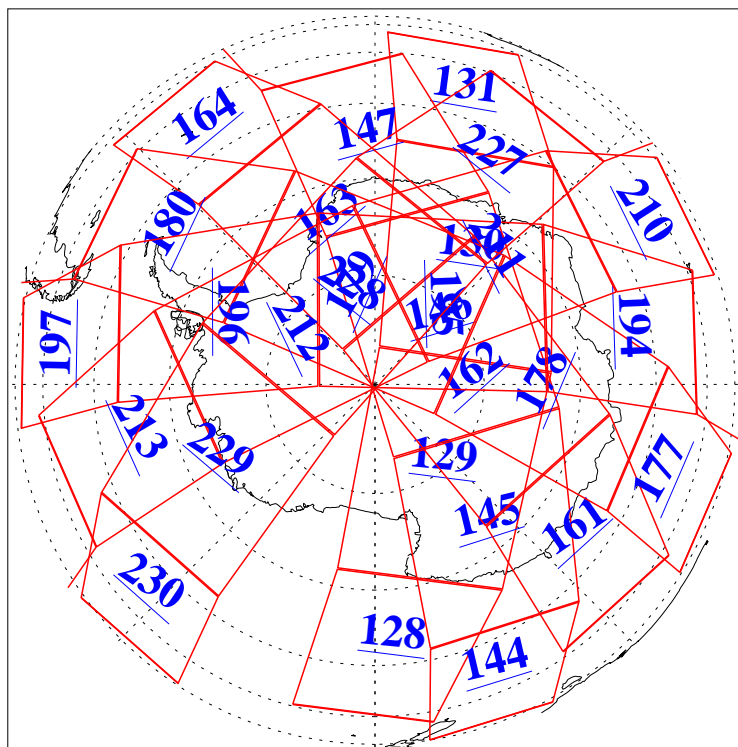

L1B Availability
AMSU Granules: 240
HSB Granules: 0
AIRS Granules: 240

17 Jul 2004
DoY 199
Aqua Day 805
Granules: 1 to 120

Granules: 121 to 240

Legend: AMSU Available, HSB Available, AIRS Available

L1B Availability
AMSU Granules: 240
HSB Granules: 0
AIRS Granules: 240

17 Jul 2004
DoY 199
Aqua Day 805

Ascending Granules

Descending Granules

Legend: AMSU Available, HSB Available, AIRS Available

L1B Availability
 AMSU Granules: 240
 HSB Granules: 0
 AIRS Granules: 240

17 Jul 2004
 DoY 199
 Aqua Day 805

Northern Hemisphere Granules

Southern Hemisphere Granules

Legend: AMSU Available, HSB Available, AIRS Available