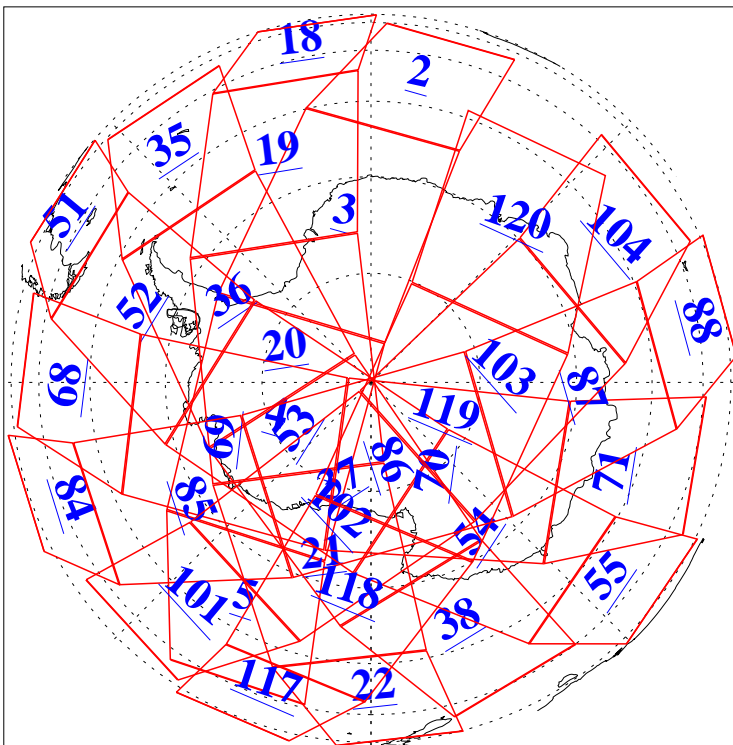

L1B Availability
AMSU Granules: 240
HSB Granules: 0
AIRS Granules: 240

11 Jul 2004
DoY 193
Aqua Day 799
Granules: 1 to 120

Granules: 121 to 240

Legend: AMSU Available, HSB Available, AIRS Available

L1B Availability
AMSU Granules: 240
HSB Granules: 0
AIRS Granules: 240

11 Jul 2004
DoY 193
Aqua Day 799

Ascending Granules

Descending Granules

Legend: AMSU Available, HSB Available, AIRS Available

L1B Availability
 AMSU Granules: 240
 HSB Granules: 0
 AIRS Granules: 240

11 Jul 2004
 DoY 193
 Aqua Day 799

Northern Hemisphere Granules

Southern Hemisphere Granules

Legend: AMSU Available, HSB Available, AIRS Available