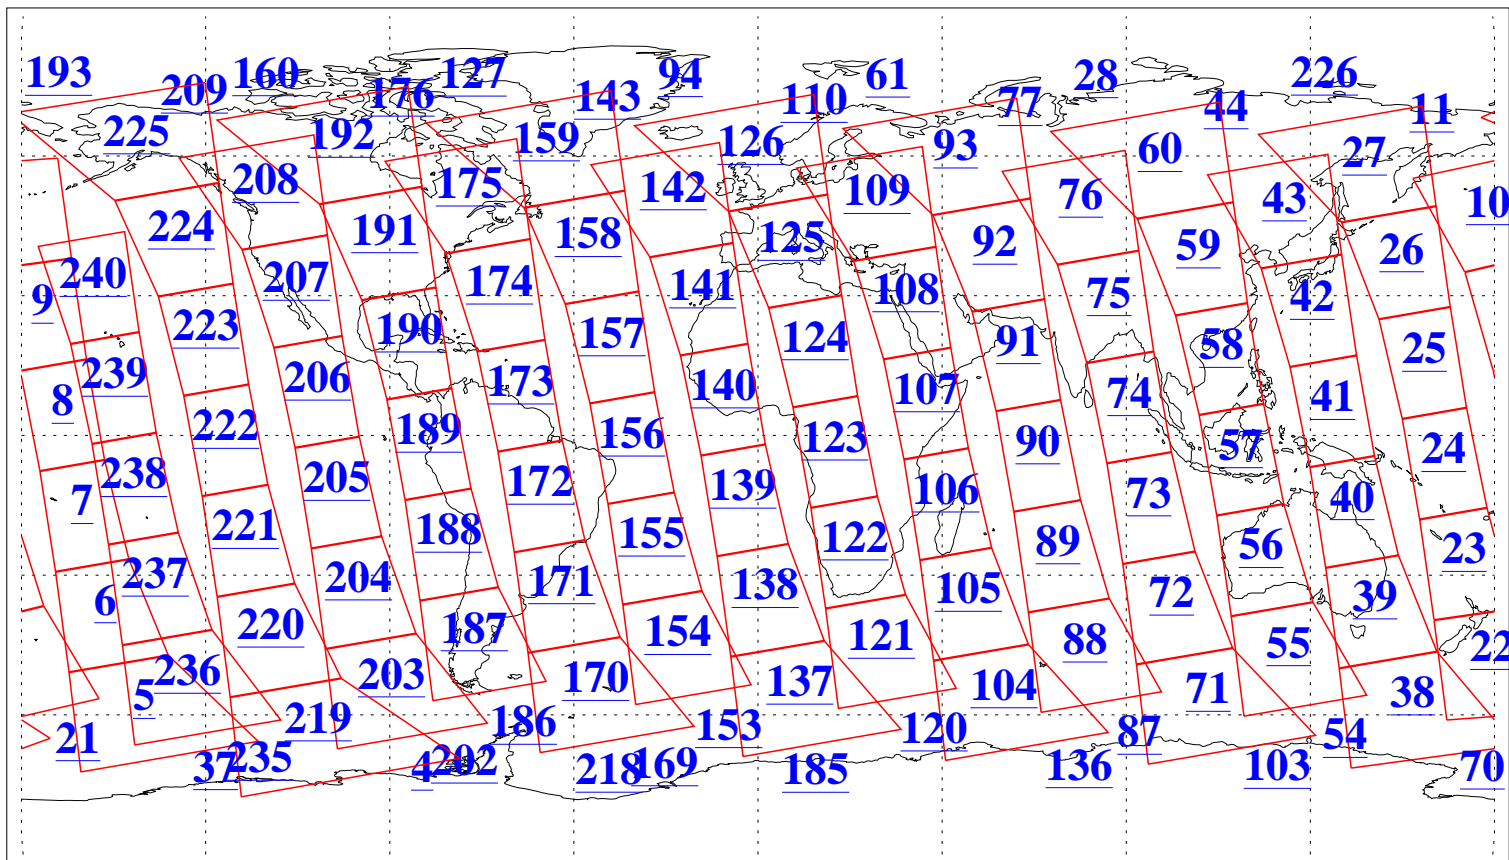

L1B Availability
AMSU Granules: 240
HSB Granules: 0
AIRS Granules: 240

11 Jul 2004
DoY 193
Aqua Day 799
Granules: 1 to 120

Granules: 121 to 240

Legend: AMSU Available, HSB Available, AIRS Available

L1B Availability
AMSU Granules: 240
HSB Granules: 0
AIRS Granules: 240

11 Jul 2004
DoY 193
Aqua Day 799

Ascending Granules

Descending Granules

Legend: AMSU Available, HSB Available, AIRS Available

L1B Availability
 AMSU Granules: 240
 HSB Granules: 0
 AIRS Granules: 240

11 Jul 2004
 DoY 193
 Aqua Day 799

Northern Hemisphere Granules

Southern Hemisphere Granules

Legend: AMSU Available, HSB Available, AIRS Available