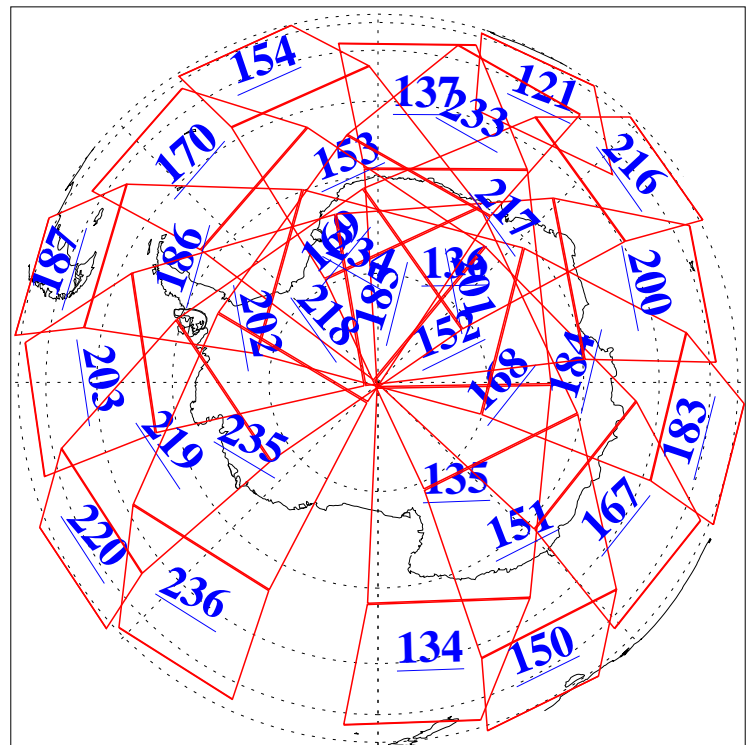

L1B Availability
AMSU Granules: 240
HSB Granules: 0
AIRS Granules: 240

11 Jul 2004
DoY 193
Aqua Day 799
Granules: 1 to 120

Granules: 121 to 240

Legend: AMSU Available, HSB Available, AIRS Available

L1B Availability
AMSU Granules: 240
HSB Granules: 0
AIRS Granules: 240

11 Jul 2004
DoY 193
Aqua Day 799

Ascending Granules

Descending Granules

Legend: AMSU Available, HSB Available, AIRS Available

L1B Availability
 AMSU Granules: 240
 HSB Granules: 0
 AIRS Granules: 240

11 Jul 2004
 DoY 193
 Aqua Day 799

Northern Hemisphere Granules

Southern Hemisphere Granules

Legend: AMSU Available, HSB Available, AIRS Available