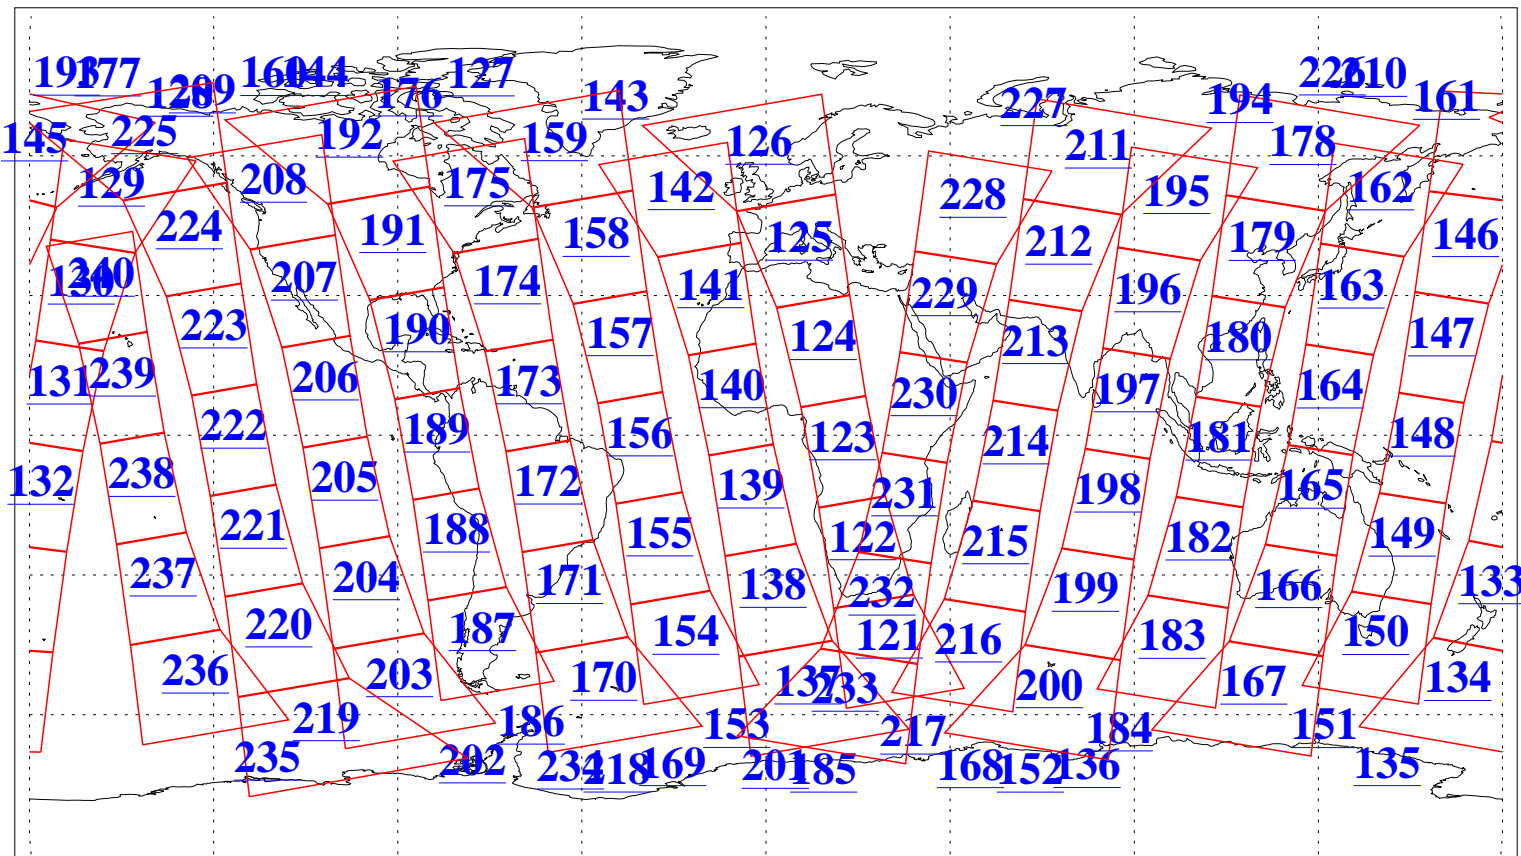

L1B Availability
AMSU Granules: 240
HSB Granules: 0
AIRS Granules: 240

11 Jul 2004
DoY 193
Aqua Day 799
Granules: 1 to 120

Granules: 121 to 240

Legend: AMSU Available, HSB Available, AIRS Available

L1B Availability
AMSU Granules: 240
HSB Granules: 0
AIRS Granules: 240

11 Jul 2004
DoY 193
Aqua Day 799

Ascending Granules

Descending Granules

Legend: AMSU Available, HSB Available, AIRS Available

L1B Availability
 AMSU Granules: 240
 HSB Granules: 0
 AIRS Granules: 240

11 Jul 2004
 DoY 193
 Aqua Day 799

Northern Hemisphere Granules

Southern Hemisphere Granules

Legend: AMSU Available, HSB Available, AIRS Available