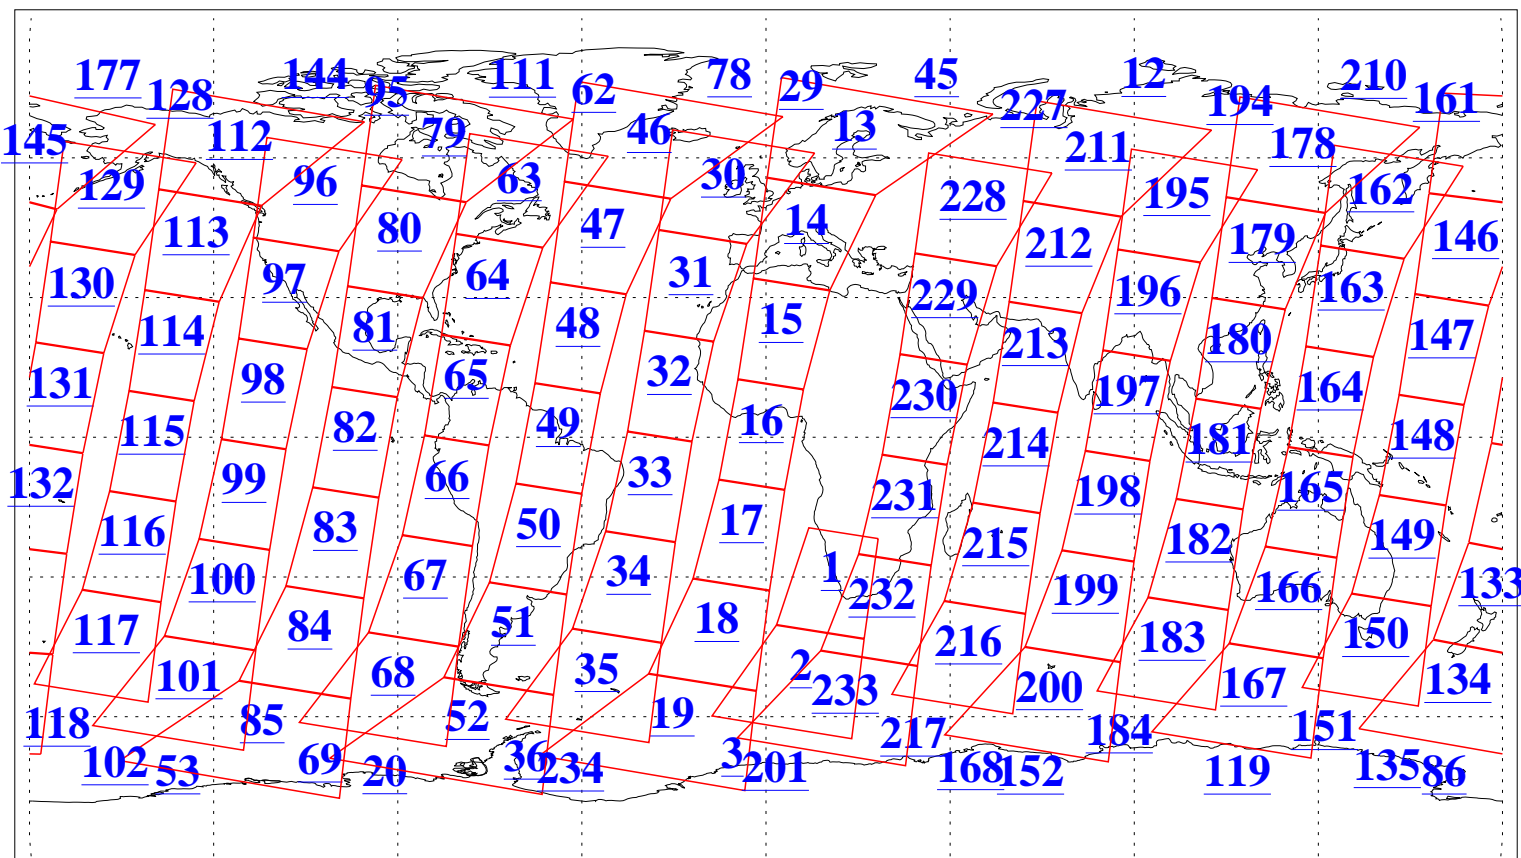

L1B Availability
AMSU Granules: 240
HSB Granules: 0
AIRS Granules: 240

11 Jul 2004
DoY 193
Aqua Day 799
Granules: 1 to 120

Granules: 121 to 240

Legend: AMSU Available, HSB Available, AIRS Available

L1B Availability
AMSU Granules: 240
HSB Granules: 0
AIRS Granules: 240

11 Jul 2004
DoY 193
Aqua Day 799

Ascending Granules

Descending Granules

Legend: AMSU Available, HSB Available, AIRS Available

L1B Availability
 AMSU Granules: 240
 HSB Granules: 0
 AIRS Granules: 240

11 Jul 2004
 DoY 193
 Aqua Day 799

Northern Hemisphere Granules

Southern Hemisphere Granules

Legend: AMSU Available, HSB Available, AIRS Available