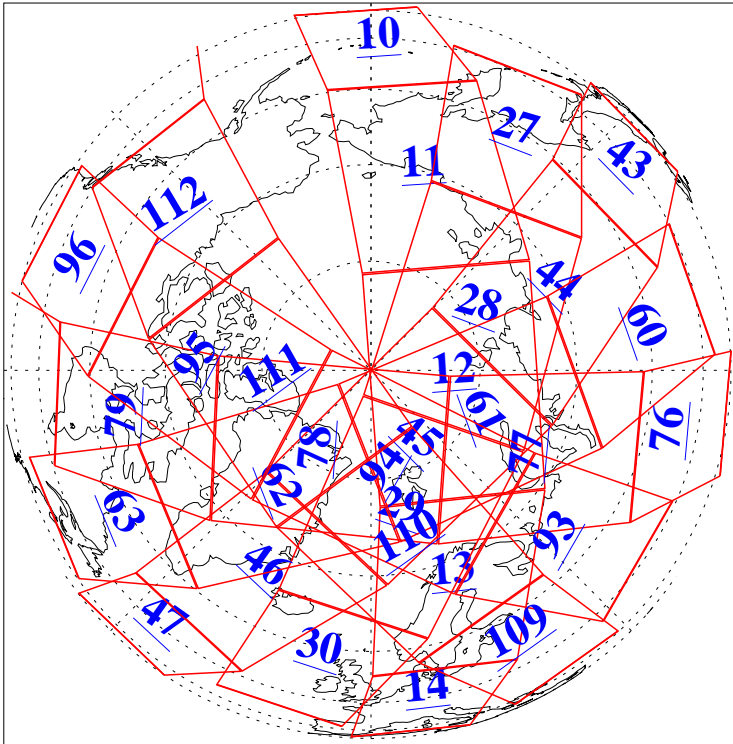

L1B Availability
AMSU Granules: 240
HSB Granules: 0
AIRS Granules: 240

11 Jul 2004
DoY 193
Aqua Day 799
Granules: 1 to 120

Granules: 121 to 240

Legend: AMSU Available, HSB Available, AIRS Available

L1B Availability
AMSU Granules: 240
HSB Granules: 0
AIRS Granules: 240

11 Jul 2004
DoY 193
Aqua Day 799

Ascending Granules

Descending Granules

Legend: AMSU Available, HSB Available, AIRS Available

L1B Availability
 AMSU Granules: 240
 HSB Granules: 0
 AIRS Granules: 240

11 Jul 2004
 DoY 193
 Aqua Day 799

Northern Hemisphere Granules

Southern Hemisphere Granules

Legend: AMSU Available, HSB Available, AIRS Available