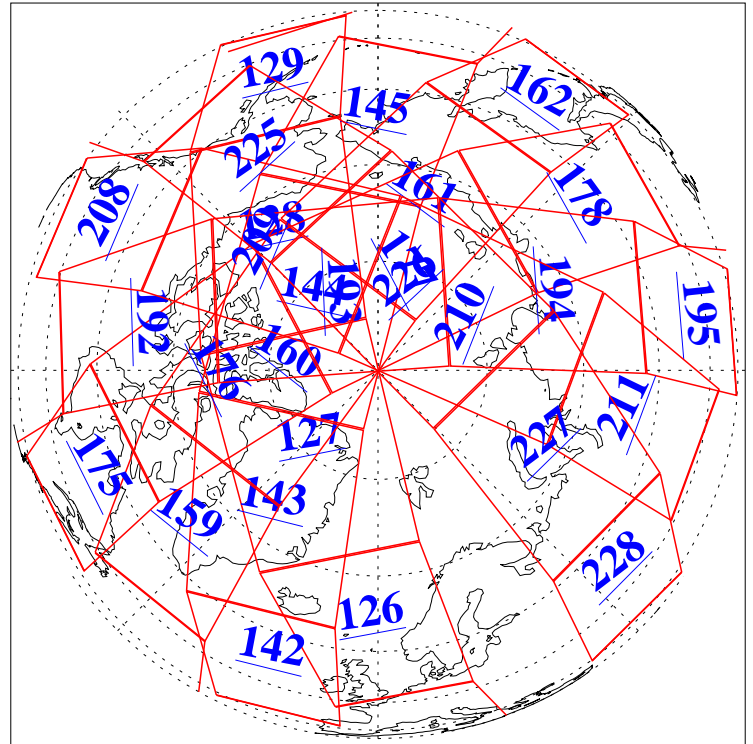

L1B Availability
AMSU Granules: 240
HSB Granules: 0
AIRS Granules: 240

11 Jul 2004
DoY 193
Aqua Day 799
Granules: 1 to 120

Granules: 121 to 240

Legend: AMSU Available, HSB Available, AIRS Available

L1B Availability
AMSU Granules: 240
HSB Granules: 0
AIRS Granules: 240

11 Jul 2004
DoY 193
Aqua Day 799

Ascending Granules

Descending Granules

Legend: AMSU Available, HSB Available, AIRS Available

L1B Availability
 AMSU Granules: 240
 HSB Granules: 0
 AIRS Granules: 240

11 Jul 2004
 DoY 193
 Aqua Day 799

Northern Hemisphere Granules

Southern Hemisphere Granules

Legend: AMSU Available, HSB Available, AIRS Available