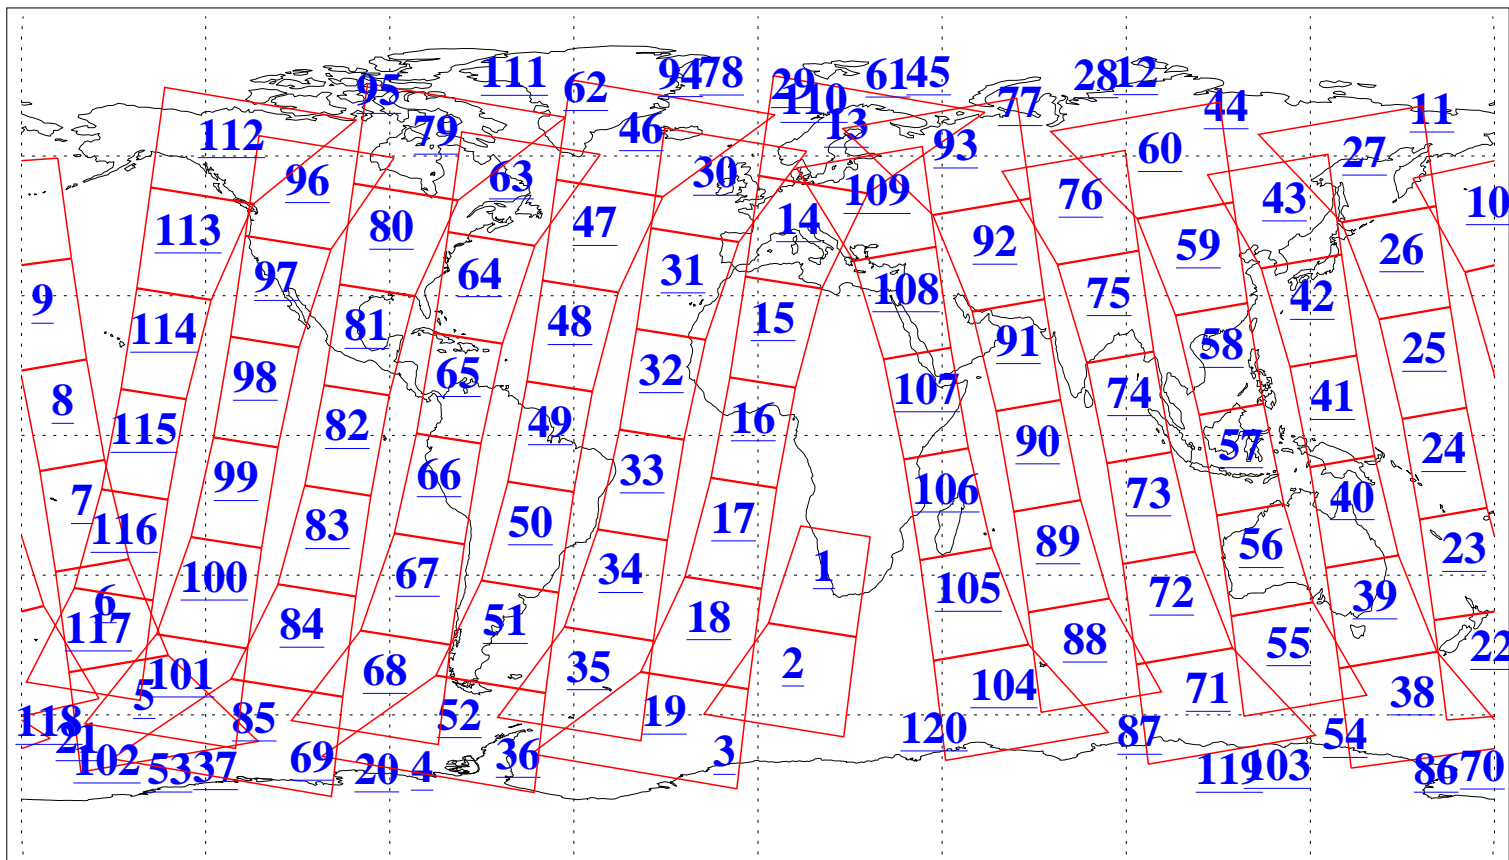

L1B Availability
AMSU Granules: 240
HSB Granules: 0
AIRS Granules: 240

11 Jul 2004
DoY 193
Aqua Day 799
Granules: 1 to 120

Granules: 121 to 240

Legend: AMSU Available, HSB Available, AIRS Available

L1B Availability
AMSU Granules: 240
HSB Granules: 0
AIRS Granules: 240

11 Jul 2004
DoY 193
Aqua Day 799

Ascending Granules

Descending Granules

Legend: AMSU Available, HSB Available, AIRS Available

L1B Availability
 AMSU Granules: 240
 HSB Granules: 0
 AIRS Granules: 240

11 Jul 2004
 DoY 193
 Aqua Day 799

Northern Hemisphere Granules

Southern Hemisphere Granules

Legend: AMSU Available, HSB Available, AIRS Available