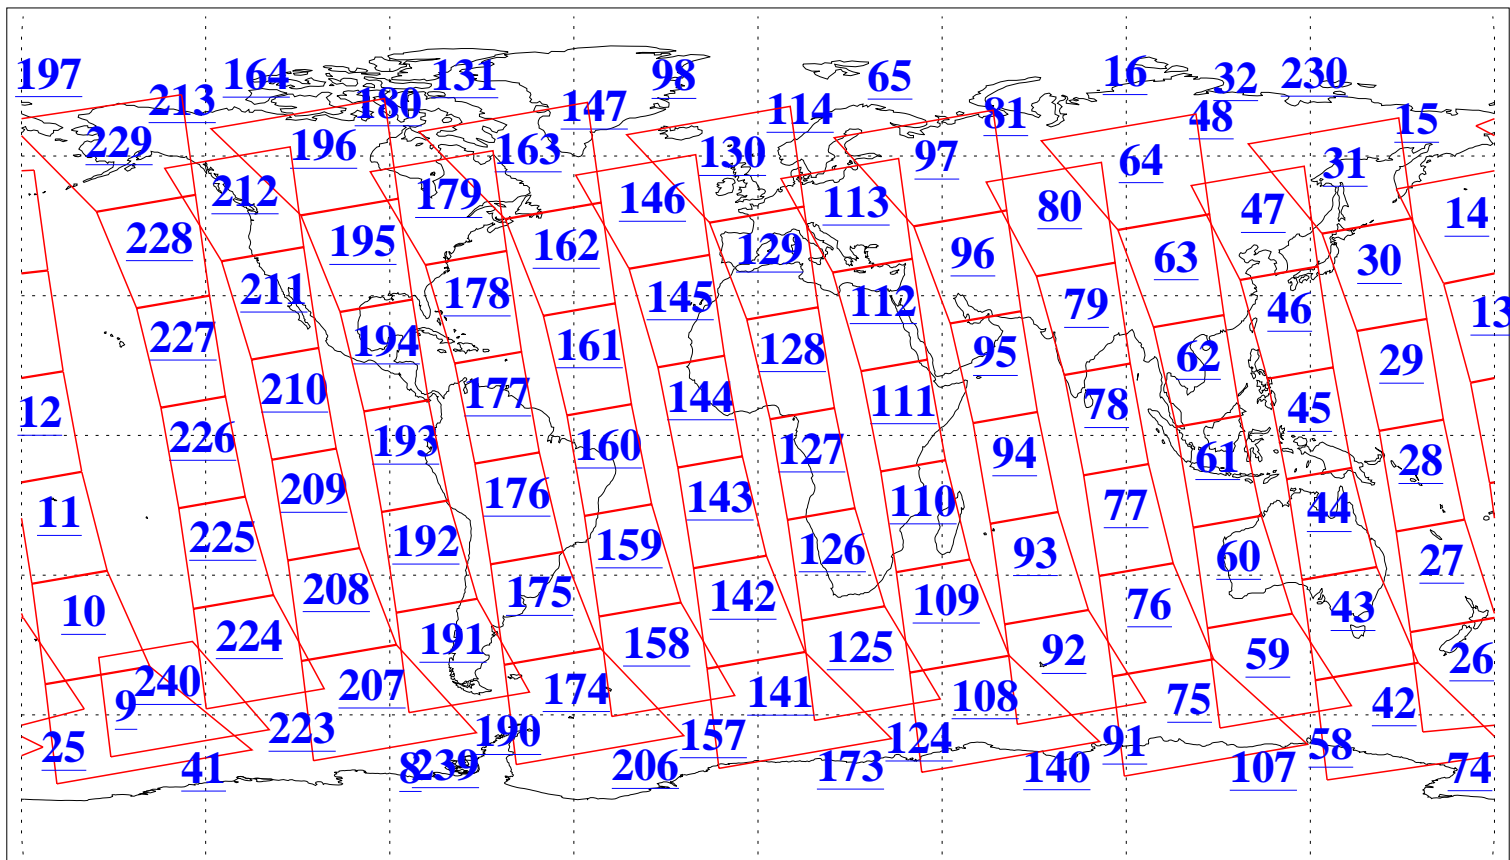

L1B Availability
AMSU Granules: 240
HSB Granules: 0
AIRS Granules: 240

7 Jul 2004
DoY 189
Aqua Day 795
Granules: 1 to 120

Granules: 121 to 240

Legend: AMSU Available, HSB Available, AIRS Available

L1B Availability
AMSU Granules: 240
HSB Granules: 0
AIRS Granules: 240

7 Jul 2004
DoY 189
Aqua Day 795

Ascending Granules

Descending Granules

Legend: AMSU Available, HSB Available, AIRS Available

L1B Availability
 AMSU Granules: 240
 HSB Granules: 0
 AIRS Granules: 240

7 Jul 2004
 DoY 189
 Aqua Day 795

Northern Hemisphere Granules

Southern Hemisphere Granules

Legend: AMSU Available, **HSB Available**, **AIRS Available**