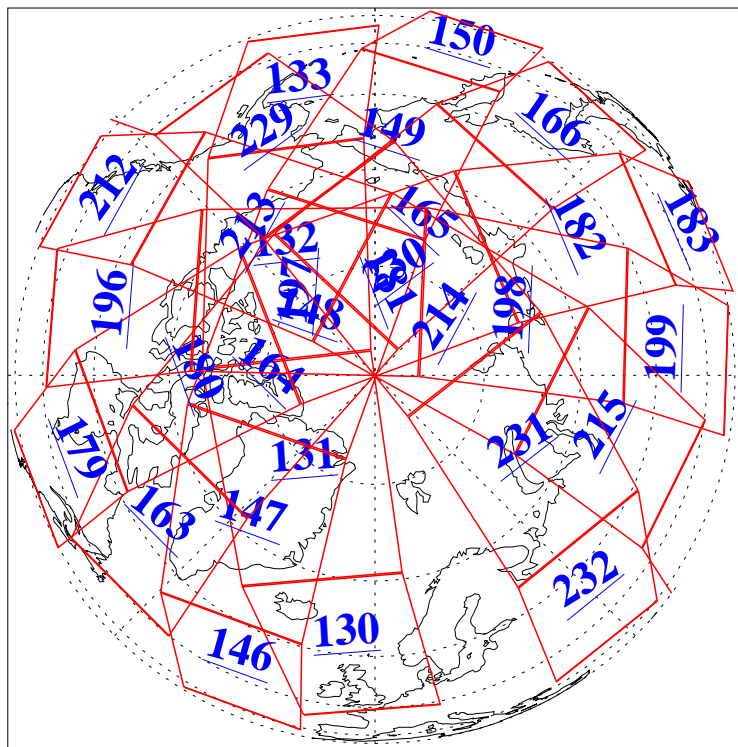

L1B Availability
AMSU Granules: 240
HSB Granules: 0
AIRS Granules: 240

7 Jul 2004
DoY 189
Aqua Day 795
Granules: 1 to 120

Granules: 121 to 240

Legend: AMSU Available, HSB Available, AIRS Available

L1B Availability
AMSU Granules: 240
HSB Granules: 0
AIRS Granules: 240

7 Jul 2004
DoY 189
Aqua Day 795

Ascending Granules

Descending Granules

Legend: AMSU Available, HSB Available, AIRS Available

L1B Availability
 AMSU Granules: 240
 HSB Granules: 0
 AIRS Granules: 240

7 Jul 2004
 DoY 189
 Aqua Day 795

Northern Hemisphere Granules

Southern Hemisphere Granules

Legend: AMSU Available, **HSB Available**, **AIRS Available**