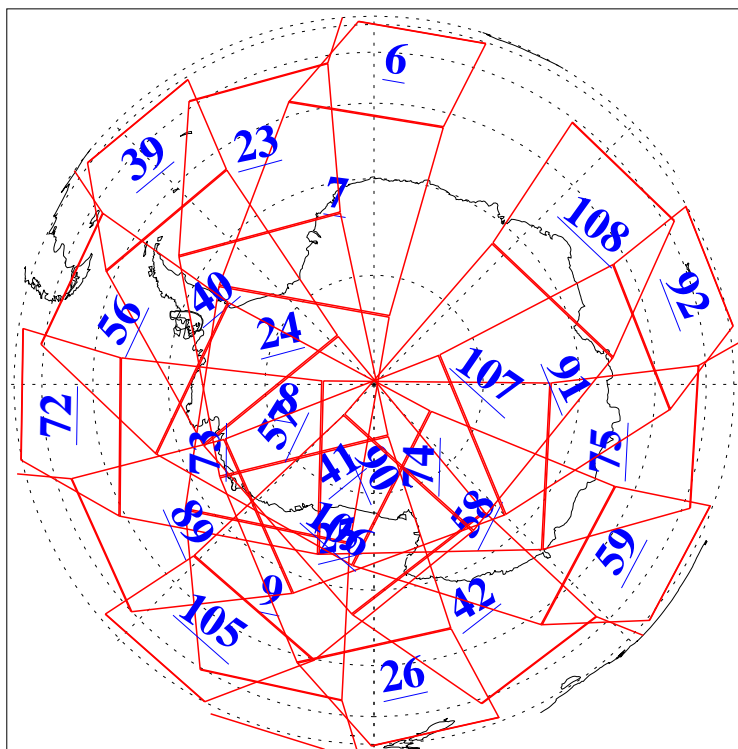

L1B Availability
AMSU Granules: 240
HSB Granules: 0
AIRS Granules: 240

7 Jul 2004
DoY 189
Aqua Day 795
Granules: 1 to 120

Granules: 121 to 240

Legend: AMSU Available, HSB Available, AIRS Available

L1B Availability
AMSU Granules: 240
HSB Granules: 0
AIRS Granules: 240

7 Jul 2004
DoY 189
Aqua Day 795

Ascending Granules

Descending Granules

Legend: AMSU Available, HSB Available, AIRS Available

L1B Availability
 AMSU Granules: 240
 HSB Granules: 0
 AIRS Granules: 240

7 Jul 2004
 DoY 189
 Aqua Day 795

Northern Hemisphere Granules

Southern Hemisphere Granules

Legend: AMSU Available, **HSB Available**, **AIRS Available**