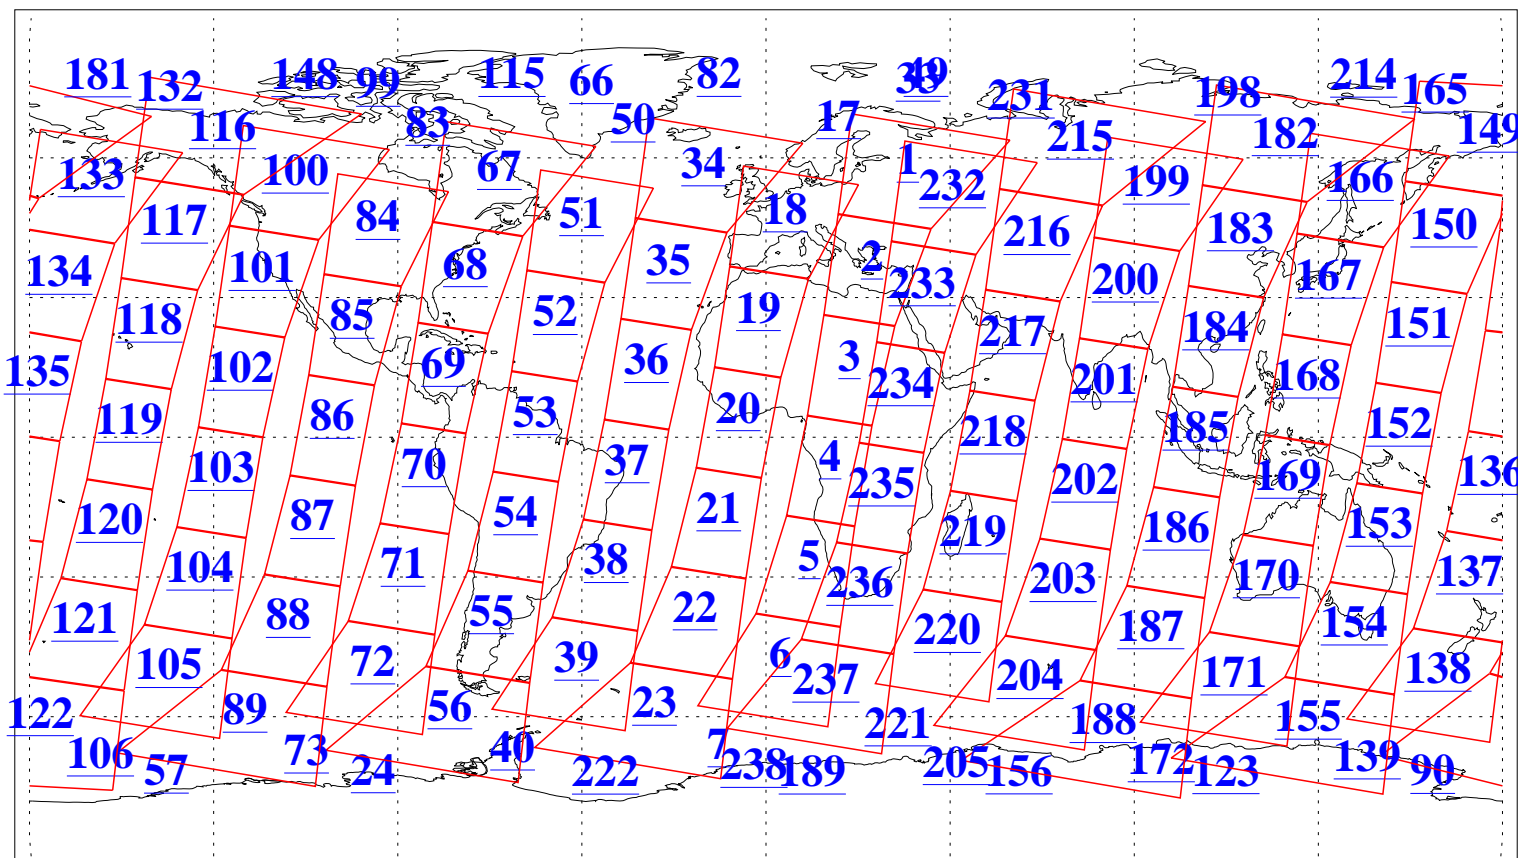

L1B Availability
AMSU Granules: 240
HSB Granules: 0
AIRS Granules: 240

7 Jul 2004
DoY 189
Aqua Day 795
Granules: 1 to 120

Granules: 121 to 240

Legend: AMSU Available, HSB Available, AIRS Available

L1B Availability
AMSU Granules: 240
HSB Granules: 0
AIRS Granules: 240

7 Jul 2004
DoY 189
Aqua Day 795

Ascending Granules

Descending Granules

Legend: AMSU Available, HSB Available, AIRS Available

L1B Availability
 AMSU Granules: 240
 HSB Granules: 0
 AIRS Granules: 240

7 Jul 2004
 DoY 189
 Aqua Day 795

Northern Hemisphere Granules

Southern Hemisphere Granules

Legend: AMSU Available, **HSB Available**, **AIRS Available**