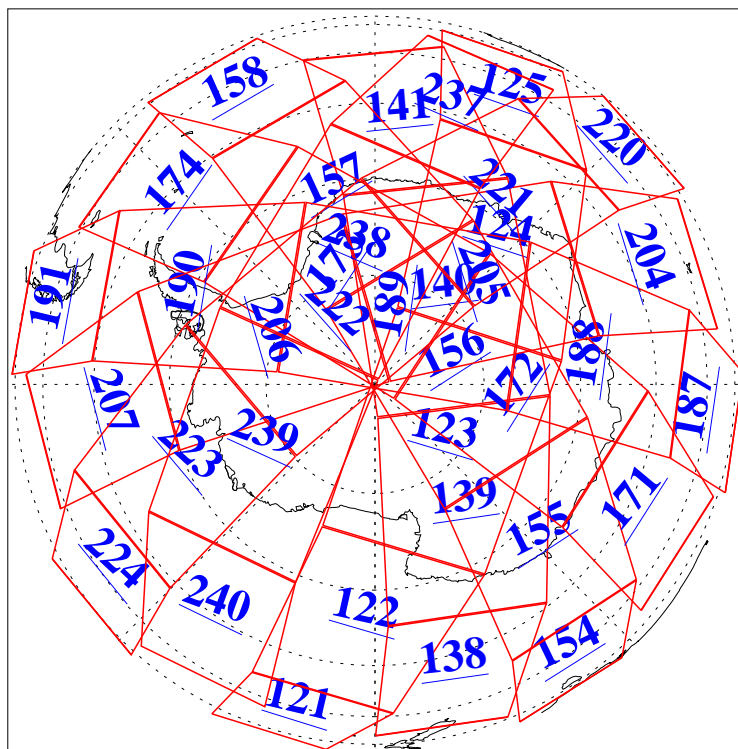

L1B Availability
AMSU Granules: 240
HSB Granules: 0
AIRS Granules: 240

7 Jul 2004
DoY 189
Aqua Day 795
Granules: 1 to 120

Granules: 121 to 240

Legend: AMSU Available, HSB Available, AIRS Available

L1B Availability
AMSU Granules: 240
HSB Granules: 0
AIRS Granules: 240

7 Jul 2004
DoY 189
Aqua Day 795

Ascending Granules

Descending Granules

Legend: AMSU Available, HSB Available, AIRS Available

L1B Availability
 AMSU Granules: 240
 HSB Granules: 0
 AIRS Granules: 240

7 Jul 2004
 DoY 189
 Aqua Day 795

Northern Hemisphere Granules

Southern Hemisphere Granules

Legend: AMSU Available, **HSB Available**, **AIRS Available**