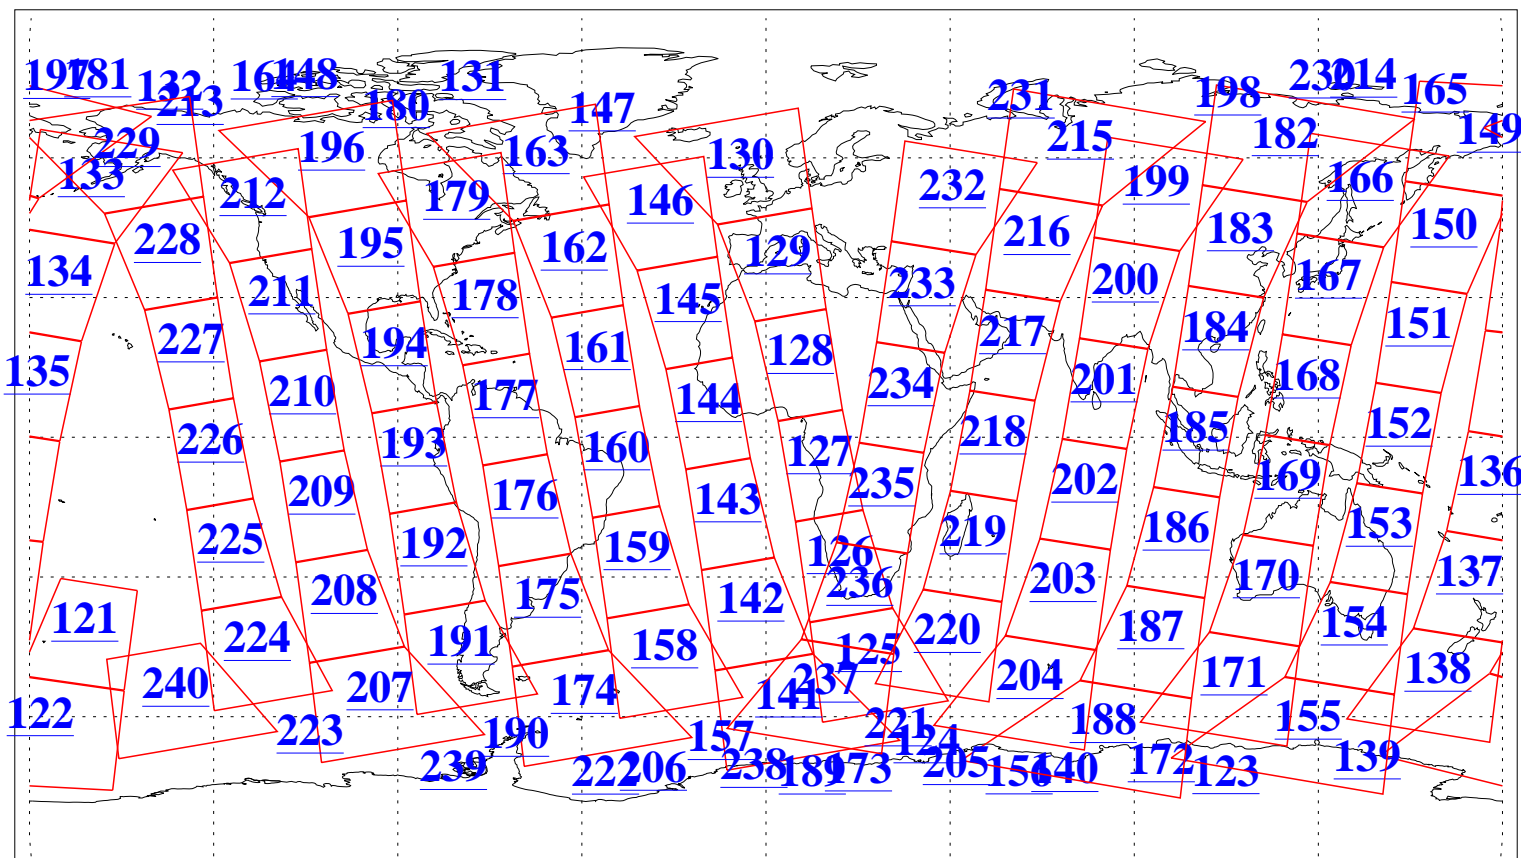

L1B Availability
AMSU Granules: 240
HSB Granules: 0
AIRS Granules: 240

7 Jul 2004
DoY 189
Aqua Day 795
Granules: 1 to 120

Granules: 121 to 240

Legend: AMSU Available, HSB Available, AIRS Available

L1B Availability
AMSU Granules: 240
HSB Granules: 0
AIRS Granules: 240

7 Jul 2004
DoY 189
Aqua Day 795

Ascending Granules

Descending Granules

Legend: AMSU Available, HSB Available, AIRS Available

L1B Availability
 AMSU Granules: 240
 HSB Granules: 0
 AIRS Granules: 240

7 Jul 2004
 DoY 189
 Aqua Day 795

Northern Hemisphere Granules

Southern Hemisphere Granules

Legend: AMSU Available, **HSB Available**, **AIRS Available**