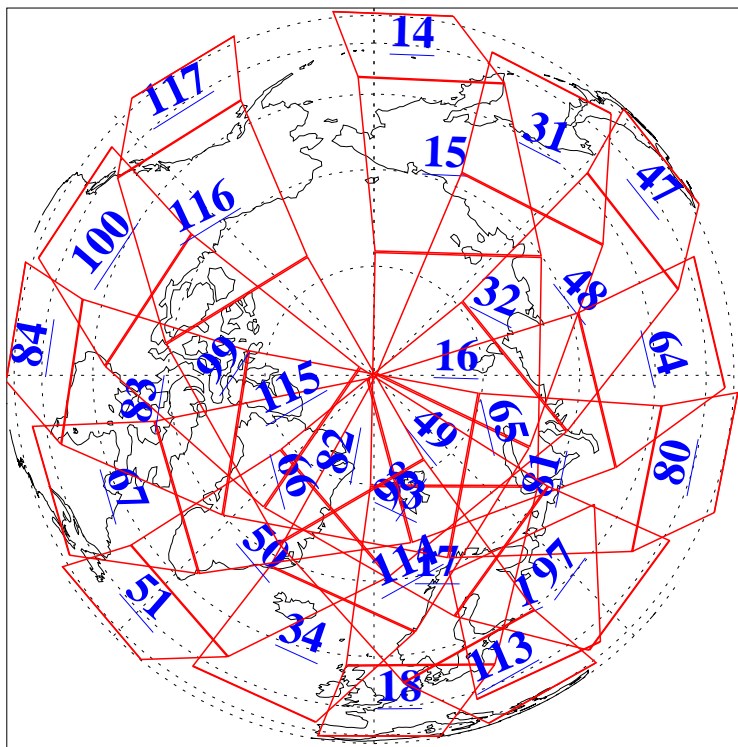

L1B Availability
AMSU Granules: 240
HSB Granules: 0
AIRS Granules: 240

7 Jul 2004
DoY 189
Aqua Day 795
Granules: 1 to 120

Granules: 121 to 240

Legend: AMSU Available, HSB Available, AIRS Available

L1B Availability
AMSU Granules: 240
HSB Granules: 0
AIRS Granules: 240

7 Jul 2004
DoY 189
Aqua Day 795

Ascending Granules

Descending Granules

Legend: AMSU Available, HSB Available, AIRS Available

L1B Availability
 AMSU Granules: 240
 HSB Granules: 0
 AIRS Granules: 240

7 Jul 2004
 DoY 189
 Aqua Day 795

Northern Hemisphere Granules

Southern Hemisphere Granules

Legend: AMSU Available, **HSB Available**, **AIRS Available**