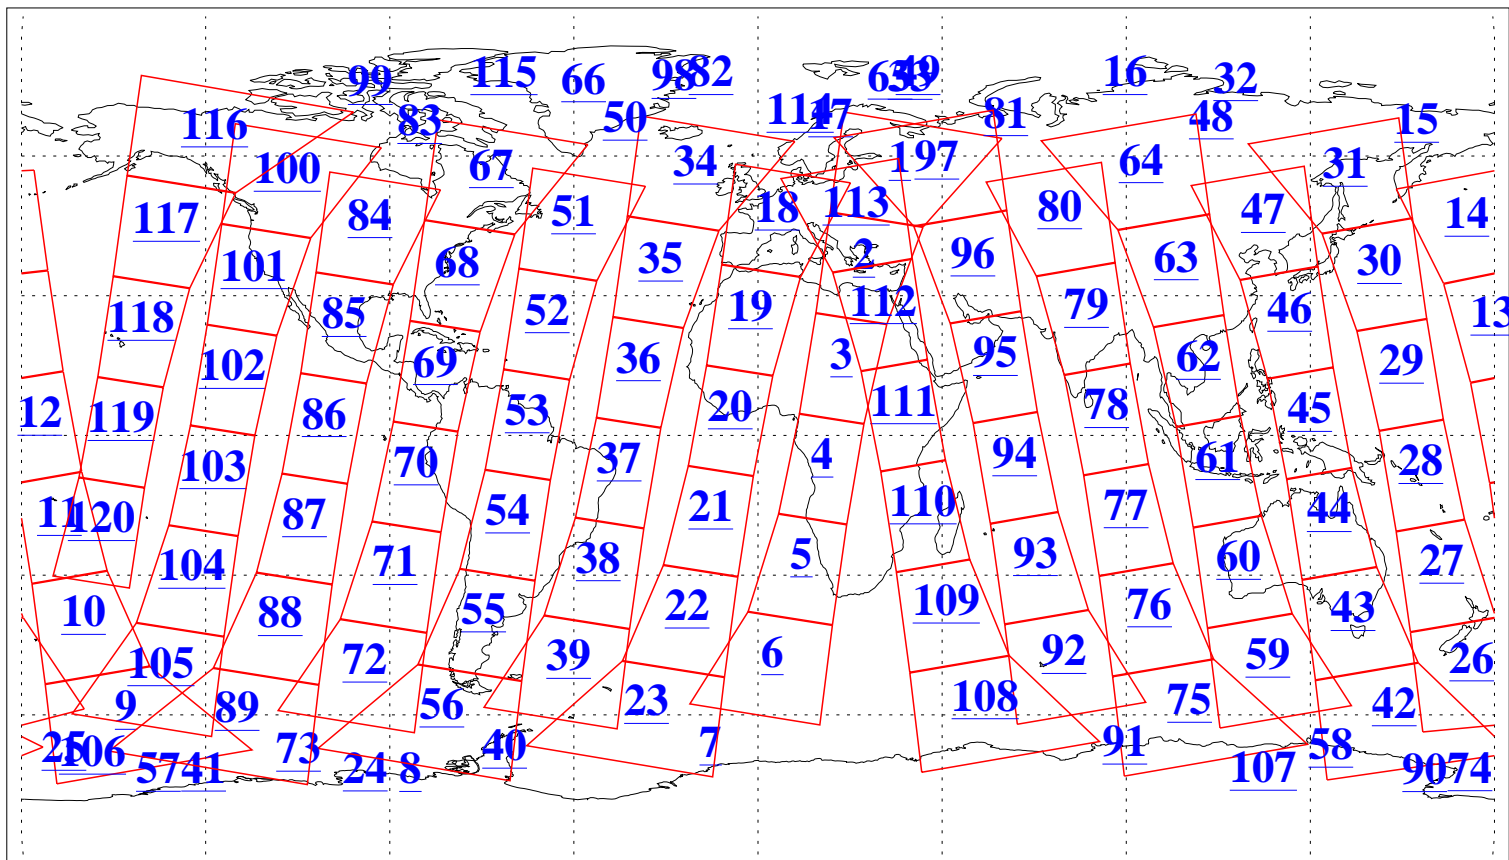

L1B Availability
AMSU Granules: 240
HSB Granules: 0
AIRS Granules: 240

7 Jul 2004
DoY 189
Aqua Day 795
Granules: 1 to 120

Granules: 121 to 240

Legend: AMSU Available, HSB Available, AIRS Available

L1B Availability
AMSU Granules: 240
HSB Granules: 0
AIRS Granules: 240

7 Jul 2004
DoY 189
Aqua Day 795

Ascending Granules

Descending Granules

Legend: AMSU Available, HSB Available, AIRS Available

L1B Availability
 AMSU Granules: 240
 HSB Granules: 0
 AIRS Granules: 240

7 Jul 2004
 DoY 189
 Aqua Day 795

Northern Hemisphere Granules

Southern Hemisphere Granules

Legend: AMSU Available, **HSB Available**, **AIRS Available**