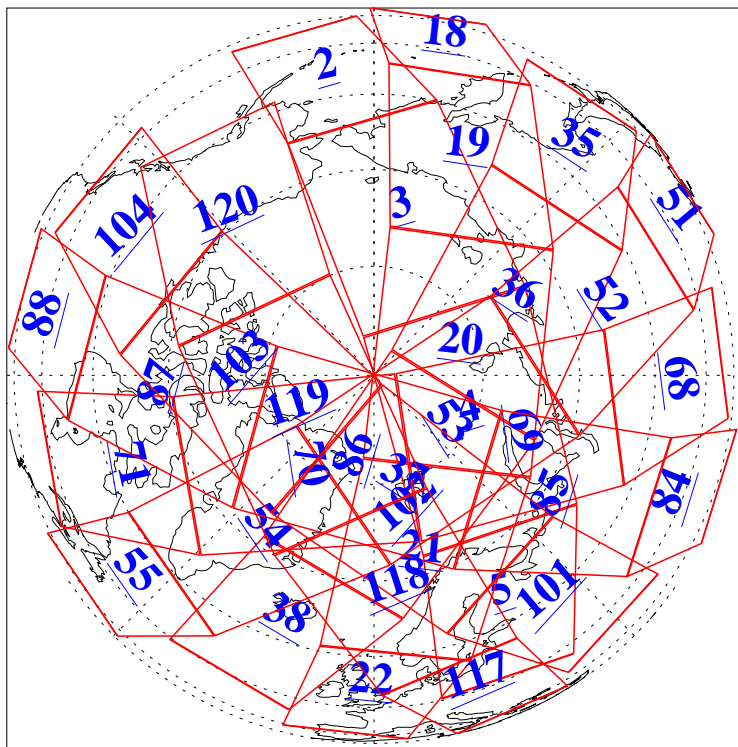

L1B Availability  
AMSU Granules: 240  
HSB Granules: 0  
AIRS Granules: 240

3 Jul 2004  
DoY 185  
Aqua Day 791  
Granules: 1 to 120

Granules: 121 to 240

Legend: AMSU Available, HSB Available, AIRS Available

L1B Availability  
AMSU Granules: 240  
HSB Granules: 0  
AIRS Granules: 240

3 Jul 2004  
DoY 185  
Aqua Day 791

Ascending Granules

Descending Granules

Legend: AMSU Available, HSB Available, AIRS Available

### Northern Hemisphere Granules