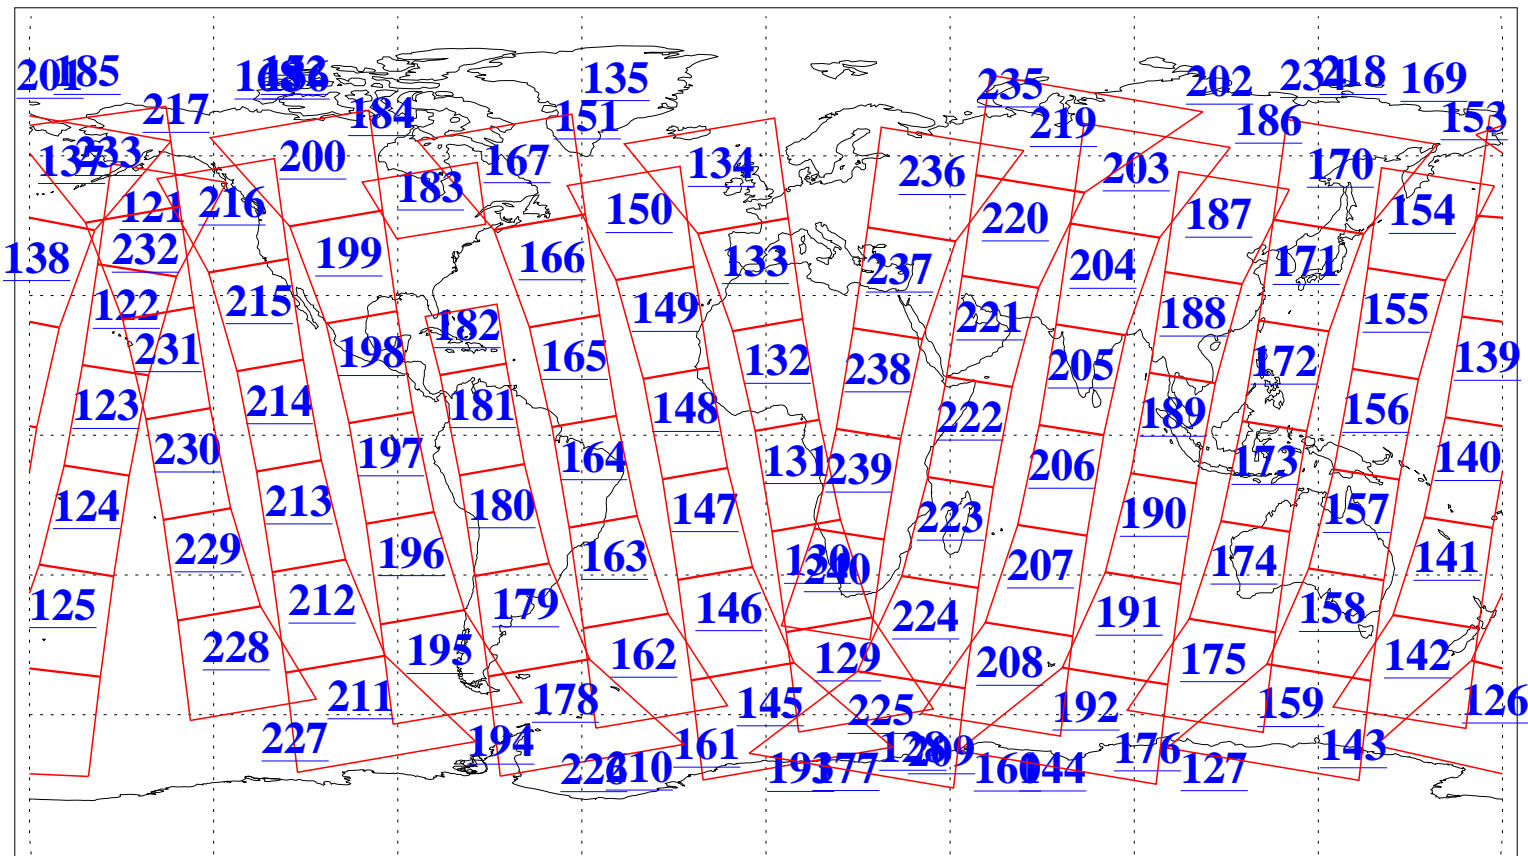

L1B Availability  
AMSU Granules: 240  
HSB Granules: 0  
AIRS Granules: 240

3 Jul 2004  
DoY 185  
Aqua Day 791  
Granules: 1 to 120

Granules: 121 to 240

Legend: AMSU Available, HSB Available, AIRS Available

L1B Availability  
AMSU Granules: 240  
HSB Granules: 0  
AIRS Granules: 240

3 Jul 2004  
DoY 185  
Aqua Day 791

Ascending Granules

Descending Granules

Legend: AMSU Available, HSB Available, AIRS Available