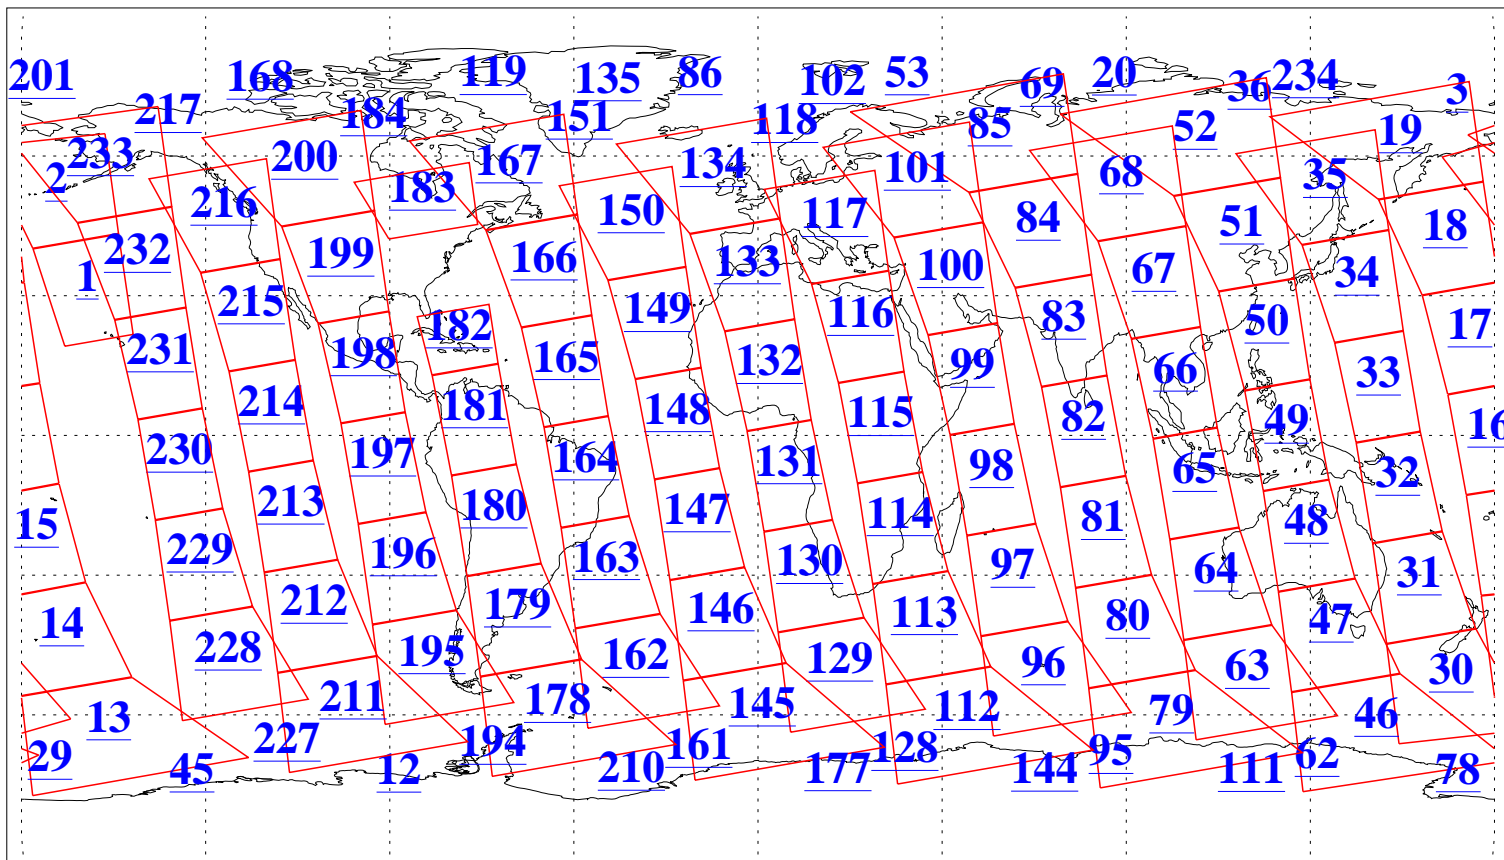

L1B Availability  
AMSU Granules: 240  
HSB Granules: 0  
AIRS Granules: 240

3 Jul 2004  
DoY 185  
Aqua Day 791  
Granules: 1 to 120

Granules: 121 to 240

Legend: AMSU Available, HSB Available, AIRS Available

L1B Availability  
AMSU Granules: 240  
HSB Granules: 0  
AIRS Granules: 240

3 Jul 2004  
DoY 185  
Aqua Day 791

Ascending Granules

Descending Granules

Legend: AMSU Available, HSB Available, AIRS Available