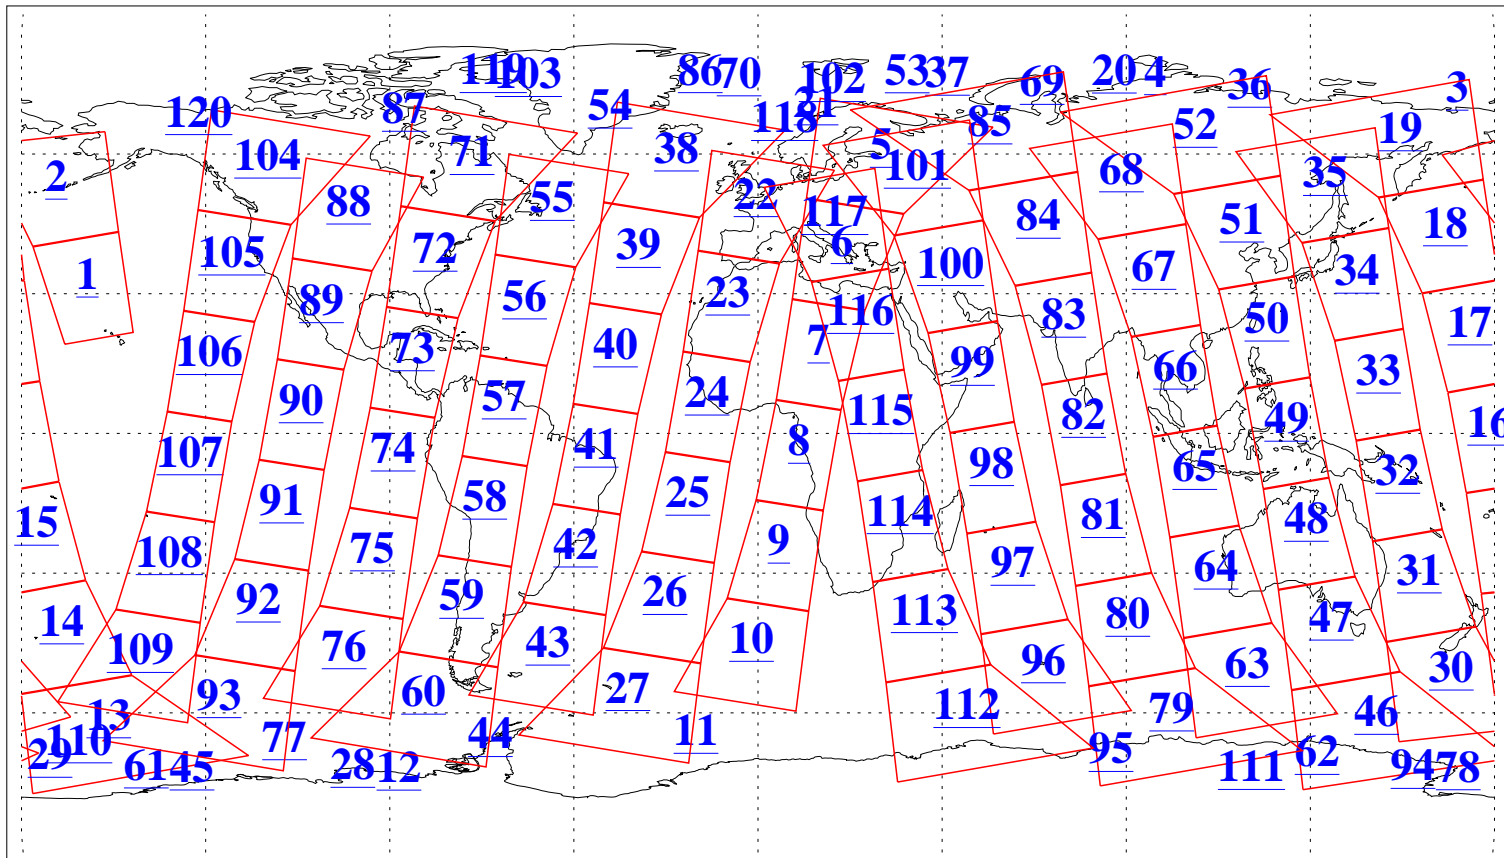

L1B Availability  
AMSU Granules: 240  
HSB Granules: 0  
AIRS Granules: 240

3 Jul 2004  
DoY 185  
Aqua Day 791  
Granules: 1 to 120

Granules: 121 to 240

Legend: AMSU Available, HSB Available, AIRS Available

L1B Availability  
AMSU Granules: 240  
HSB Granules: 0  
AIRS Granules: 240

3 Jul 2004  
DoY 185  
Aqua Day 791

Ascending Granules

Descending Granules

Legend: AMSU Available, HSB Available, AIRS Available

### Northern Hemisphere Granules