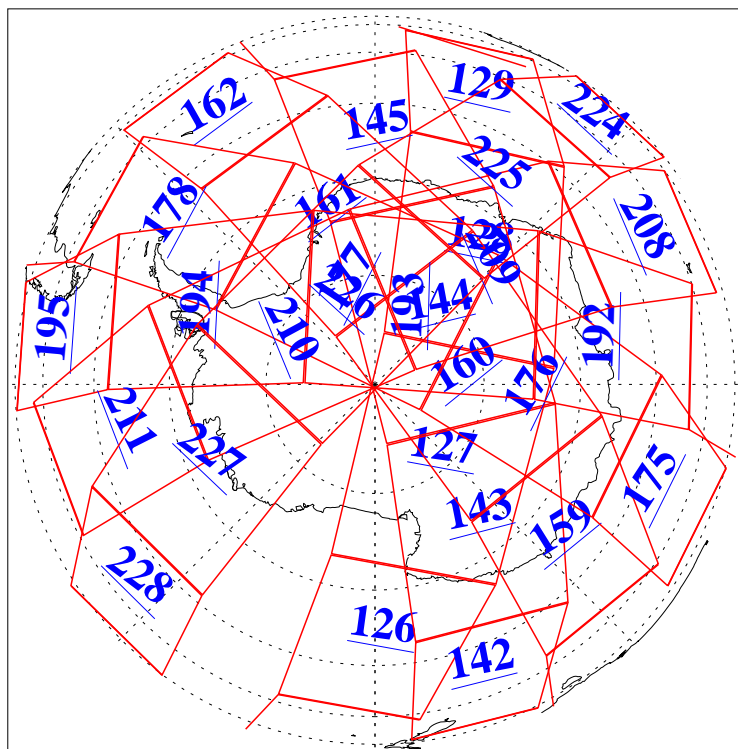

Legend: AMSU Available, HSB Available, AIRS Available