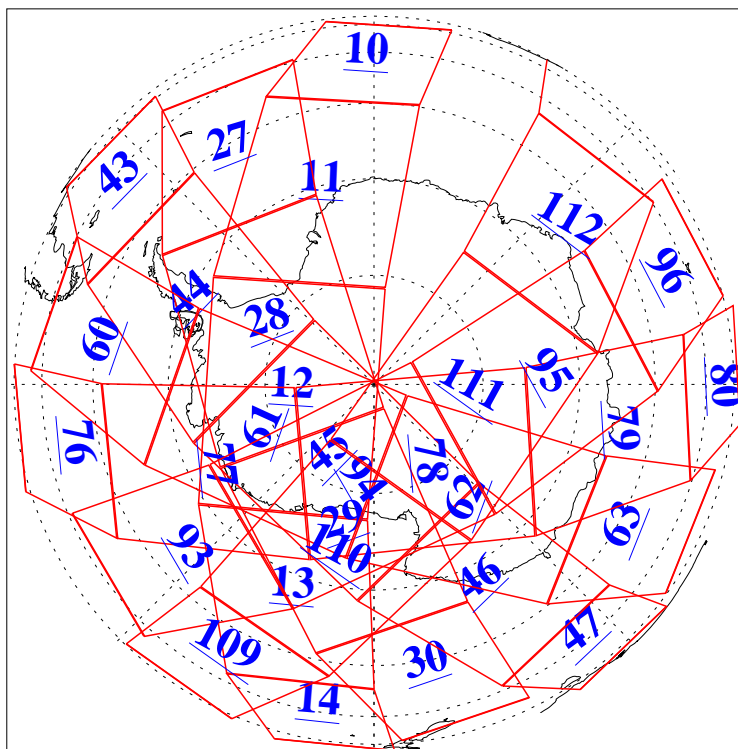

Legend: AMSU Available, HSB Available, AIRS Available