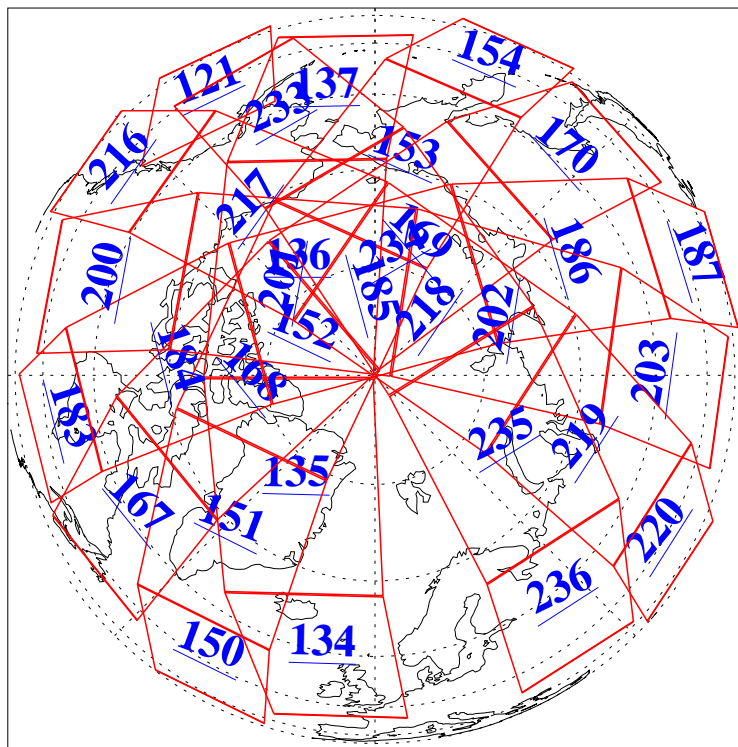

L1B Availability  
AMSU Granules: 240  
HSB Granules: 0  
AIRS Granules: 240

3 Jul 2004  
DoY 185  
Aqua Day 791  
Granules: 1 to 120

Granules: 121 to 240

Legend: AMSU Available, HSB Available, AIRS Available

L1B Availability  
AMSU Granules: 240  
HSB Granules: 0  
AIRS Granules: 240

3 Jul 2004  
DoY 185  
Aqua Day 791

Ascending Granules

Descending Granules

Legend: AMSU Available, HSB Available, AIRS Available

### Northern Hemisphere Granules