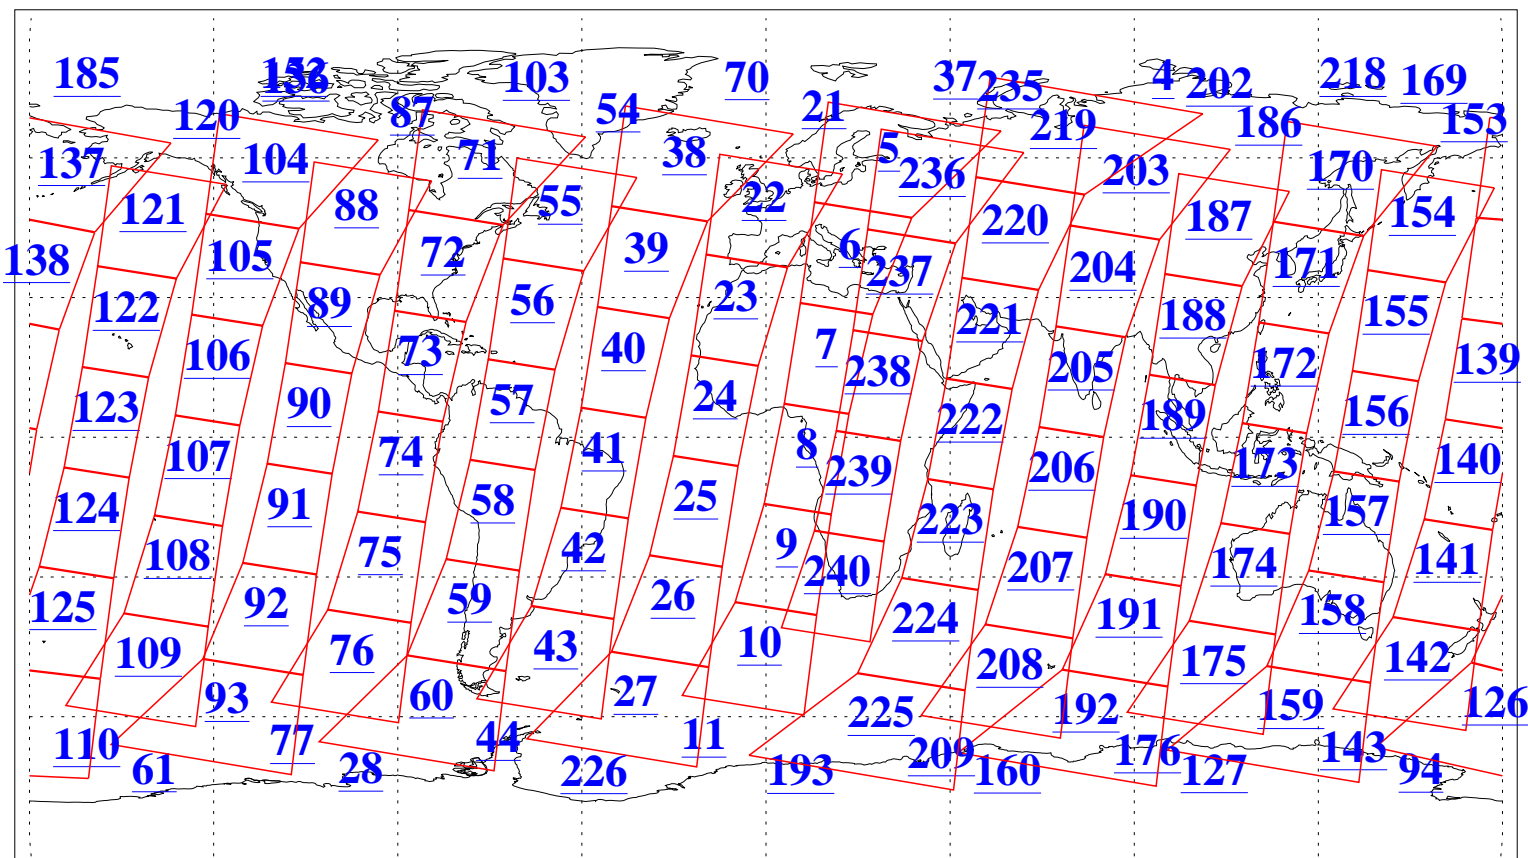

L1B Availability  
AMSU Granules: 240  
HSB Granules: 0  
AIRS Granules: 240

3 Jul 2004  
DoY 185  
Aqua Day 791  
Granules: 1 to 120

Granules: 121 to 240

Legend: AMSU Available, HSB Available, AIRS Available

L1B Availability  
AMSU Granules: 240  
HSB Granules: 0  
AIRS Granules: 240

3 Jul 2004  
DoY 185  
Aqua Day 791

Ascending Granules

Descending Granules

Legend: AMSU Available, HSB Available, AIRS Available