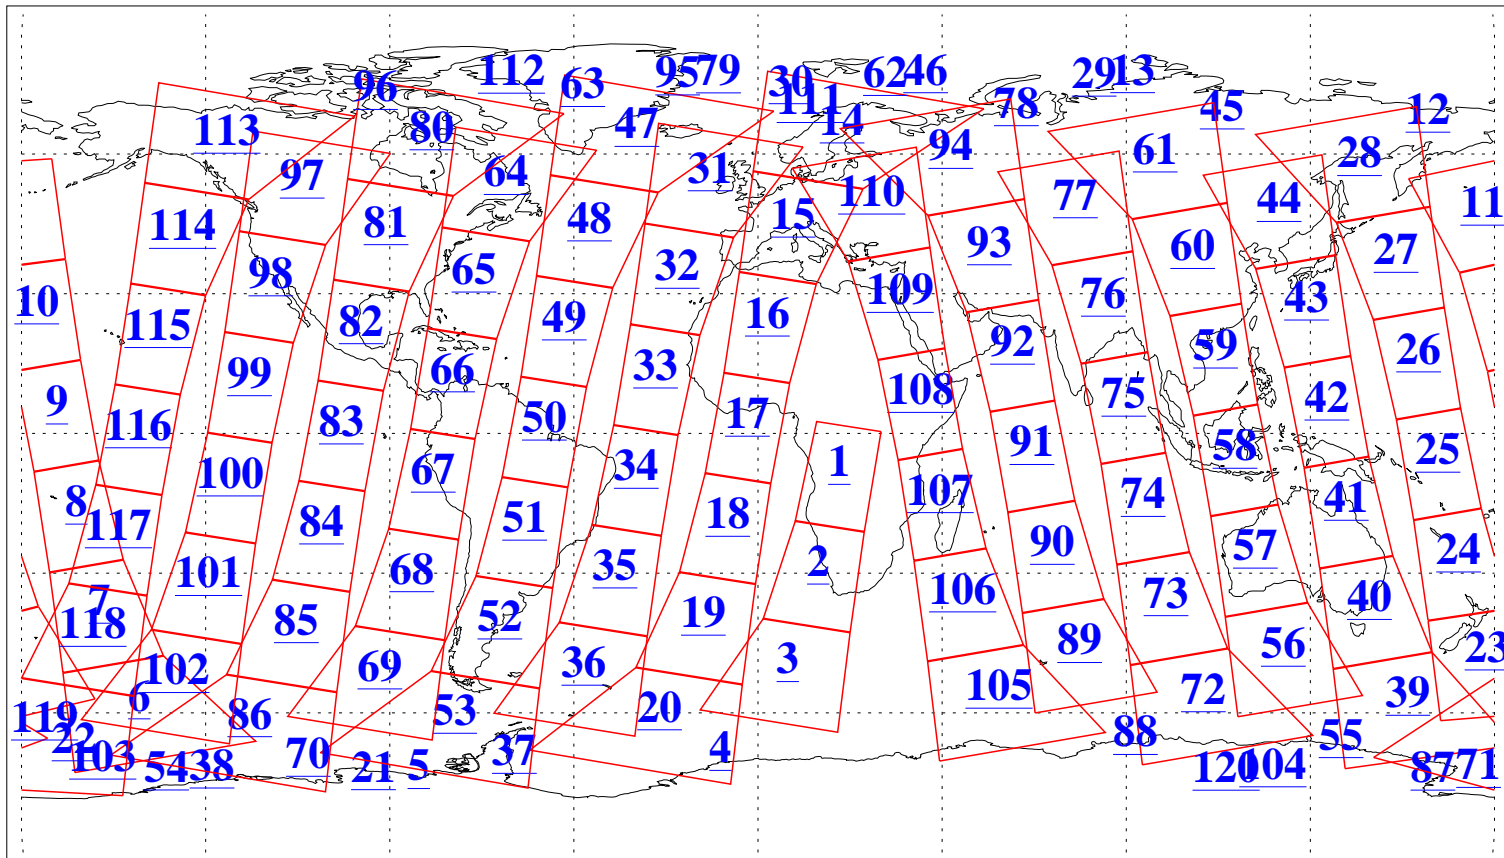

L1B Availability
AMSU Granules: 240
HSB Granules: 0
AIRS Granules: 240

2 Jul 2004
DoY 184
Aqua Day 790
Granules: 1 to 120

Granules: 121 to 240

Legend: AMSU Available, HSB Available, AIRS Available

L1B Availability
AMSU Granules: 240
HSB Granules: 0
AIRS Granules: 240

2 Jul 2004
DoY 184
Aqua Day 790

Ascending Granules

Descending Granules

Legend: AMSU Available, HSB Available, AIRS Available

L1B Availability
 AMSU Granules: 240
 HSB Granules: 0
 AIRS Granules: 240

2 Jul 2004
 DoY 184
 Aqua Day 790

Northern Hemisphere Granules

Southern Hemisphere Granules

Legend: AMSU Available, HSB Available, AIRS Available