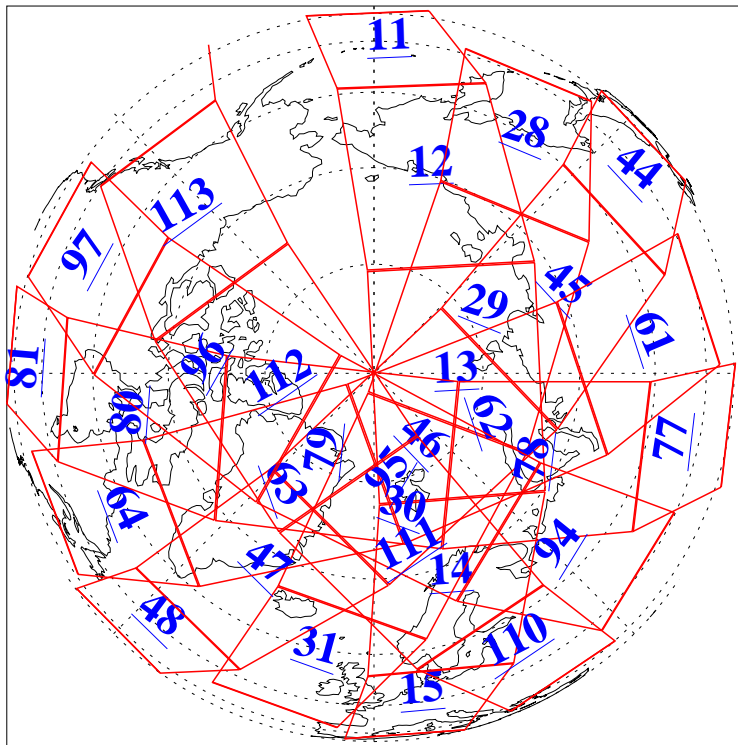

L1B Availability
AMSU Granules: 240
HSB Granules: 0
AIRS Granules: 240

2 Jul 2004
DoY 184
Aqua Day 790
Granules: 1 to 120

Granules: 121 to 240

Legend: AMSU Available, HSB Available, AIRS Available

L1B Availability
AMSU Granules: 240
HSB Granules: 0
AIRS Granules: 240

2 Jul 2004
DoY 184
Aqua Day 790

Ascending Granules

Descending Granules

Legend: AMSU Available, HSB Available, AIRS Available

L1B Availability
 AMSU Granules: 240
 HSB Granules: 0
 AIRS Granules: 240

2 Jul 2004
 DoY 184
 Aqua Day 790

Northern Hemisphere Granules

Southern Hemisphere Granules

Legend: AMSU Available, HSB Available, AIRS Available