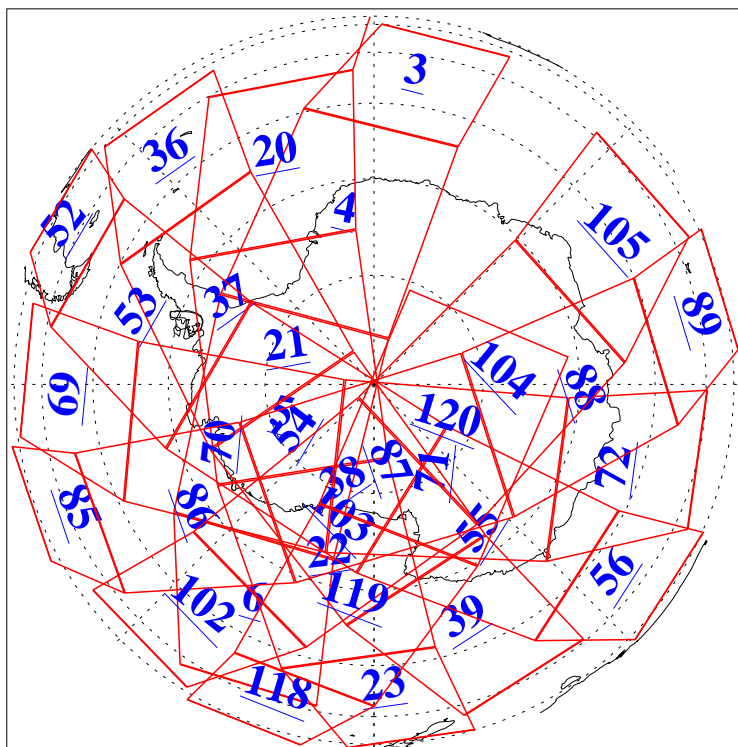

L1B Availability
AMSU Granules: 240
HSB Granules: 0
AIRS Granules: 240

2 Jul 2004
DoY 184
Aqua Day 790
Granules: 1 to 120

Granules: 121 to 240

Legend: AMSU Available, HSB Available, AIRS Available

L1B Availability
AMSU Granules: 240
HSB Granules: 0
AIRS Granules: 240

2 Jul 2004
DoY 184
Aqua Day 790

Ascending Granules

Descending Granules

Legend: AMSU Available, HSB Available, AIRS Available

L1B Availability
 AMSU Granules: 240
 HSB Granules: 0
 AIRS Granules: 240

2 Jul 2004
 DoY 184
 Aqua Day 790

Northern Hemisphere Granules

Southern Hemisphere Granules

Legend: AMSU Available, HSB Available, AIRS Available