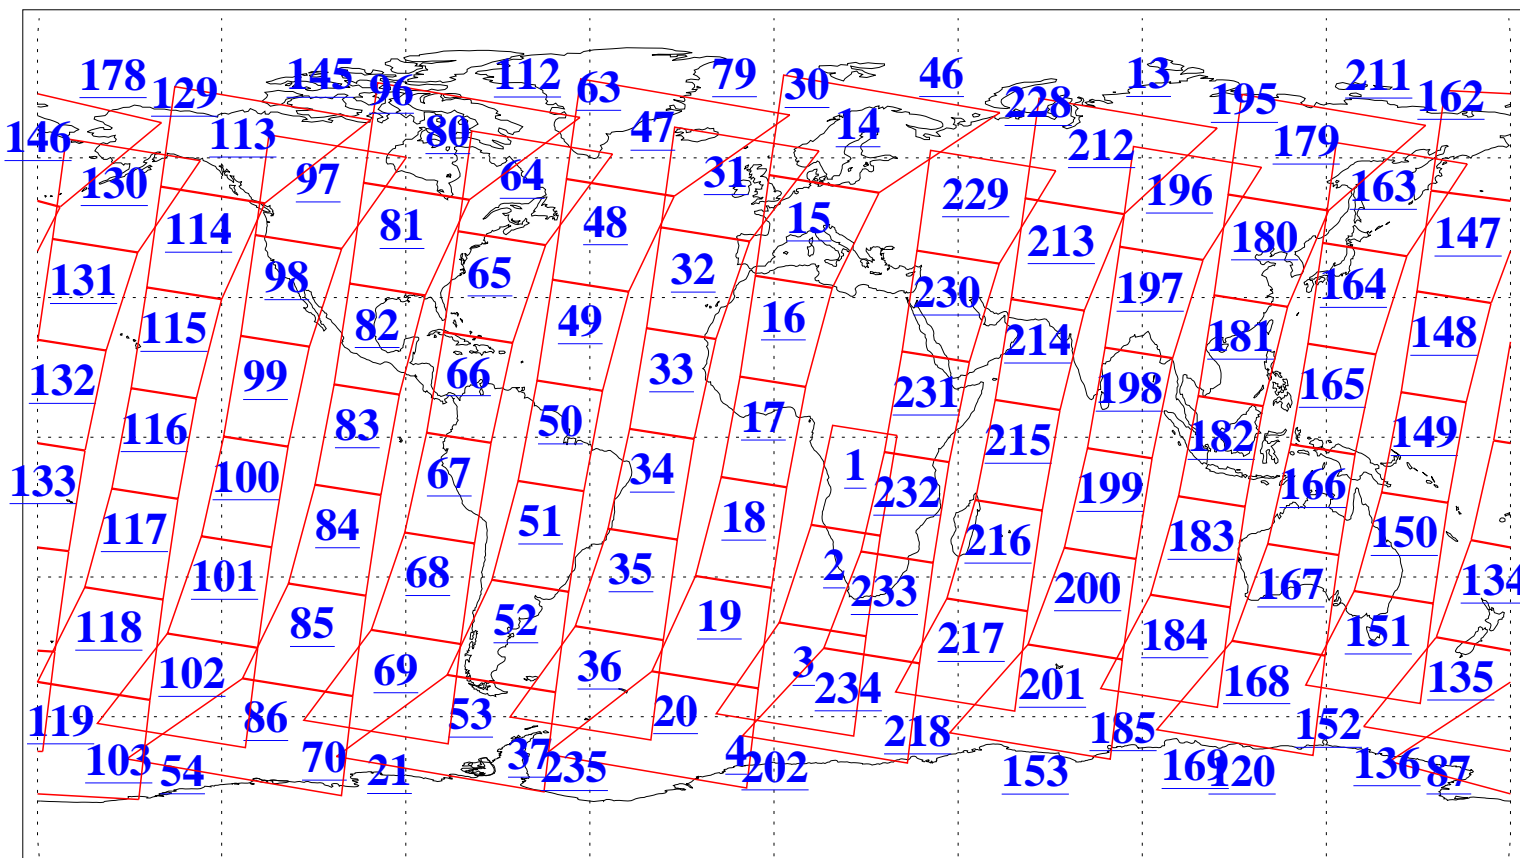

L1B Availability
AMSU Granules: 240
HSB Granules: 0
AIRS Granules: 240

2 Jul 2004
DoY 184
Aqua Day 790
Granules: 1 to 120

Granules: 121 to 240

Legend: AMSU Available, HSB Available, AIRS Available

L1B Availability
AMSU Granules: 240
HSB Granules: 0
AIRS Granules: 240

2 Jul 2004
DoY 184
Aqua Day 790

Ascending Granules

Descending Granules

Legend: AMSU Available, HSB Available, AIRS Available

L1B Availability
 AMSU Granules: 240
 HSB Granules: 0
 AIRS Granules: 240

2 Jul 2004
 DoY 184
 Aqua Day 790