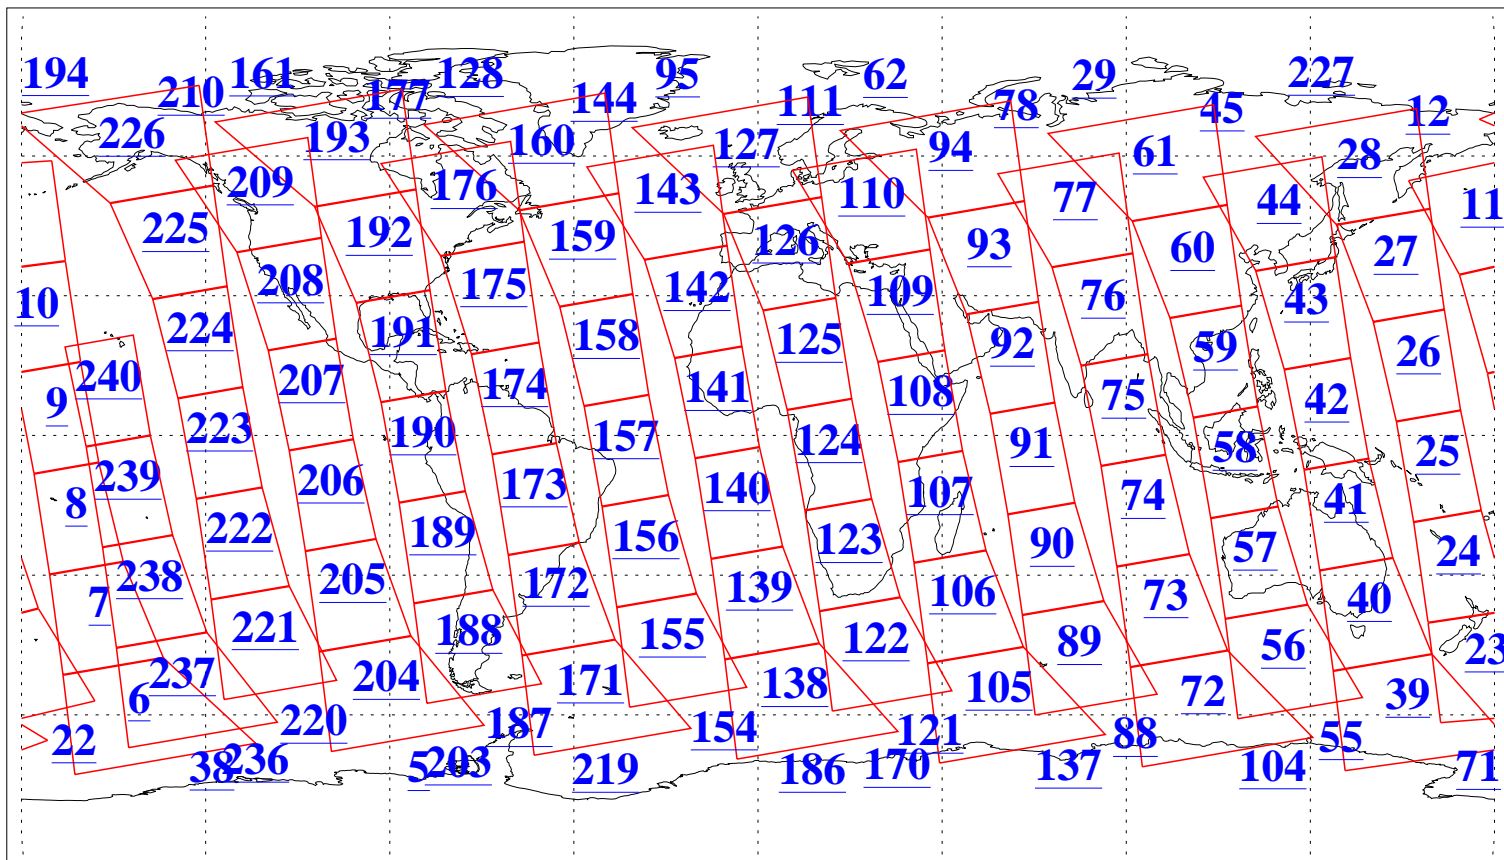

L1B Availability
AMSU Granules: 240
HSB Granules: 0
AIRS Granules: 240

2 Jul 2004
DoY 184
Aqua Day 790
Granules: 1 to 120

Granules: 121 to 240

Legend: AMSU Available, HSB Available, AIRS Available

L1B Availability
AMSU Granules: 240
HSB Granules: 0
AIRS Granules: 240

2 Jul 2004
DoY 184
Aqua Day 790

Ascending Granules

Descending Granules

Legend: AMSU Available, HSB Available, AIRS Available

L1B Availability
 AMSU Granules: 240
 HSB Granules: 0
 AIRS Granules: 240

2 Jul 2004
 DoY 184
 Aqua Day 790

Northern Hemisphere Granules

Southern Hemisphere Granules

Legend: AMSU Available, HSB Available, AIRS Available