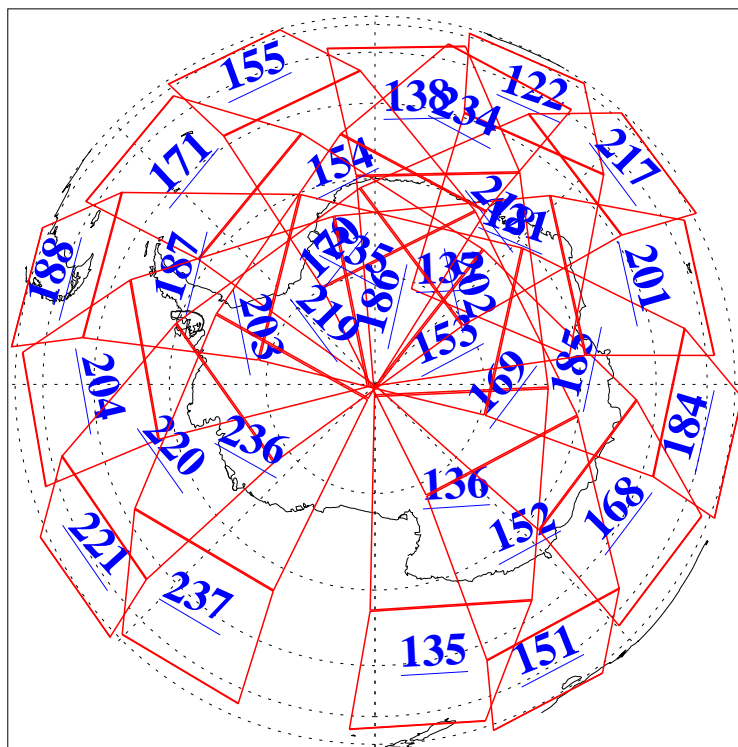

L1B Availability
AMSU Granules: 240
HSB Granules: 0
AIRS Granules: 240

2 Jul 2004
DoY 184
Aqua Day 790
Granules: 1 to 120

Granules: 121 to 240

Legend: AMSU Available, HSB Available, AIRS Available

L1B Availability
AMSU Granules: 240
HSB Granules: 0
AIRS Granules: 240

2 Jul 2004
DoY 184
Aqua Day 790

Ascending Granules

Descending Granules

Legend: AMSU Available, HSB Available, AIRS Available

L1B Availability
 AMSU Granules: 240
 HSB Granules: 0
 AIRS Granules: 240

2 Jul 2004
 DoY 184
 Aqua Day 790

Northern Hemisphere Granules

Southern Hemisphere Granules

Legend: AMSU Available, HSB Available, AIRS Available