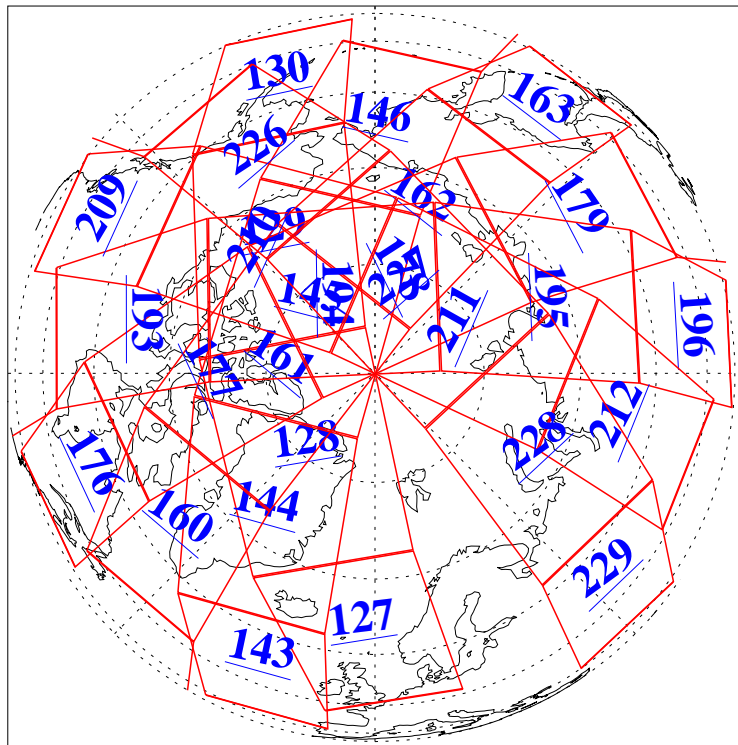

L1B Availability
AMSU Granules: 240
HSB Granules: 0
AIRS Granules: 240

2 Jul 2004
DoY 184
Aqua Day 790
Granules: 1 to 120

Granules: 121 to 240

Legend: AMSU Available, HSB Available, AIRS Available

L1B Availability
AMSU Granules: 240
HSB Granules: 0
AIRS Granules: 240

2 Jul 2004
DoY 184
Aqua Day 790

Ascending Granules

Descending Granules

Legend: AMSU Available, HSB Available, AIRS Available

L1B Availability
 AMSU Granules: 240
 HSB Granules: 0
 AIRS Granules: 240

2 Jul 2004
 DoY 184
 Aqua Day 790

Northern Hemisphere Granules

Southern Hemisphere Granules

Legend: AMSU Available, HSB Available, AIRS Available