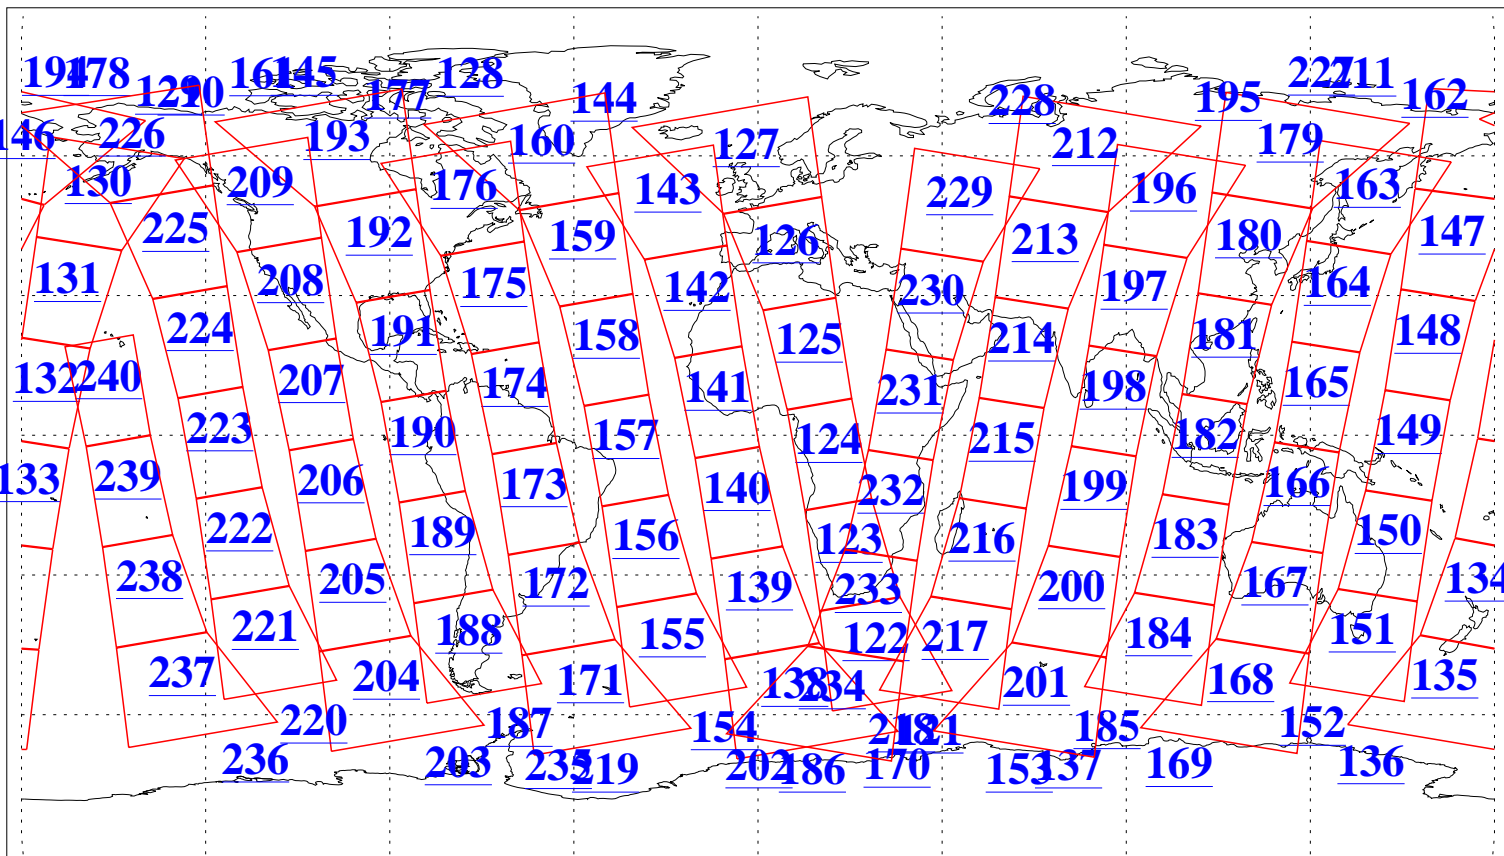

L1B Availability
AMSU Granules: 240
HSB Granules: 0
AIRS Granules: 240

2 Jul 2004
DoY 184
Aqua Day 790
Granules: 1 to 120

Granules: 121 to 240

Legend: AMSU Available, HSB Available, AIRS Available

L1B Availability
AMSU Granules: 240
HSB Granules: 0
AIRS Granules: 240

2 Jul 2004
DoY 184
Aqua Day 790

Ascending Granules

Descending Granules

Legend: AMSU Available, HSB Available, AIRS Available

L1B Availability
 AMSU Granules: 240
 HSB Granules: 0
 AIRS Granules: 240

2 Jul 2004
 DoY 184
 Aqua Day 790

Northern Hemisphere Granules

Southern Hemisphere Granules

Legend: AMSU Available, HSB Available, AIRS Available