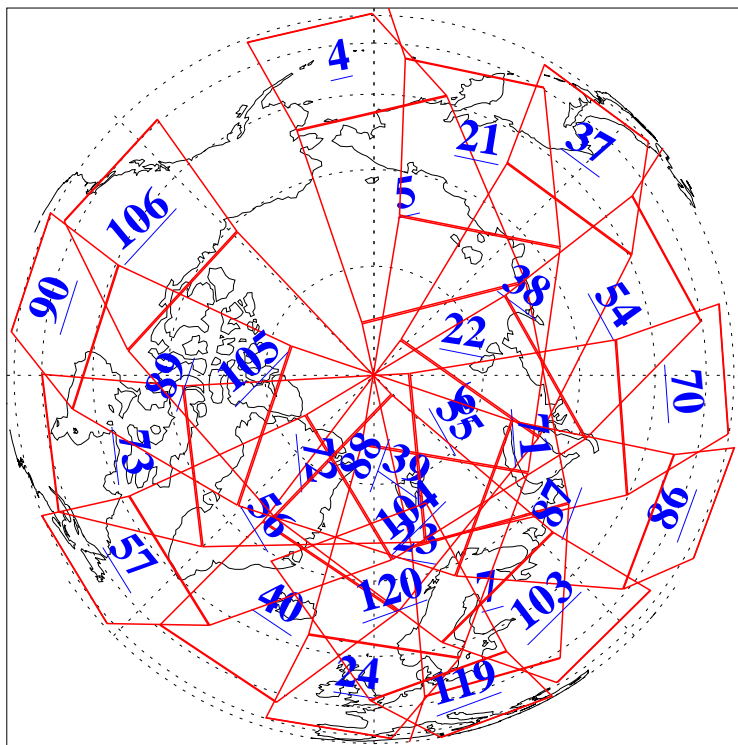

L1B Availability
AMSU Granules: 240
HSB Granules: 0
AIRS Granules: 240

1 Jul 2004
DoY 183
Aqua Day 789
Granules: 1 to 120

Granules: 121 to 240

Legend: AMSU Available, HSB Available, AIRS Available

L1B Availability
AMSU Granules: 240
HSB Granules: 0
AIRS Granules: 240

1 Jul 2004
DoY 183
Aqua Day 789

Ascending Granules

Descending Granules

Legend: AMSU Available, HSB Available, AIRS Available

L1B Availability
 AMSU Granules: 240
 HSB Granules: 0
 AIRS Granules: 240

1 Jul 2004
 DoY 183
 Aqua Day 789

Northern Hemisphere Granules

Southern Hemisphere Granules

Legend: AMSU Available, HSB Available, AIRS Available