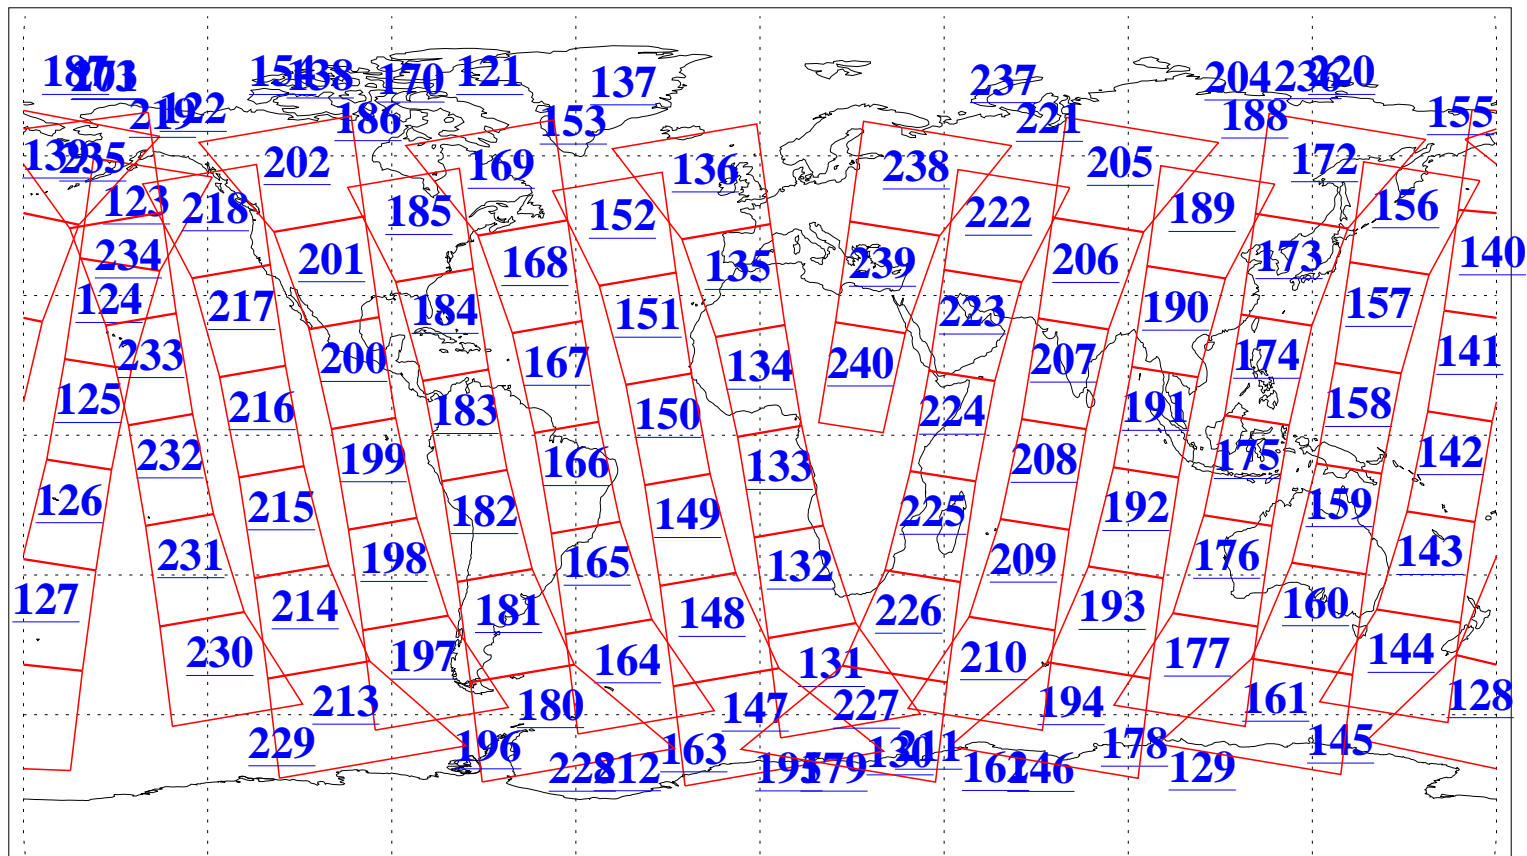

L1B Availability
AMSU Granules: 240
HSB Granules: 0
AIRS Granules: 240

1 Jul 2004
DoY 183
Aqua Day 789
Granules: 1 to 120

Granules: 121 to 240

Legend: AMSU Available, HSB Available, AIRS Available

L1B Availability
AMSU Granules: 240
HSB Granules: 0
AIRS Granules: 240

1 Jul 2004
DoY 183
Aqua Day 789

Ascending Granules

Descending Granules

Legend: AMSU Available, HSB Available, AIRS Available

L1B Availability
 AMSU Granules: 240
 HSB Granules: 0
 AIRS Granules: 240

1 Jul 2004
 DoY 183
 Aqua Day 789

Northern Hemisphere Granules

Southern Hemisphere Granules

Legend: AMSU Available, HSB Available, AIRS Available