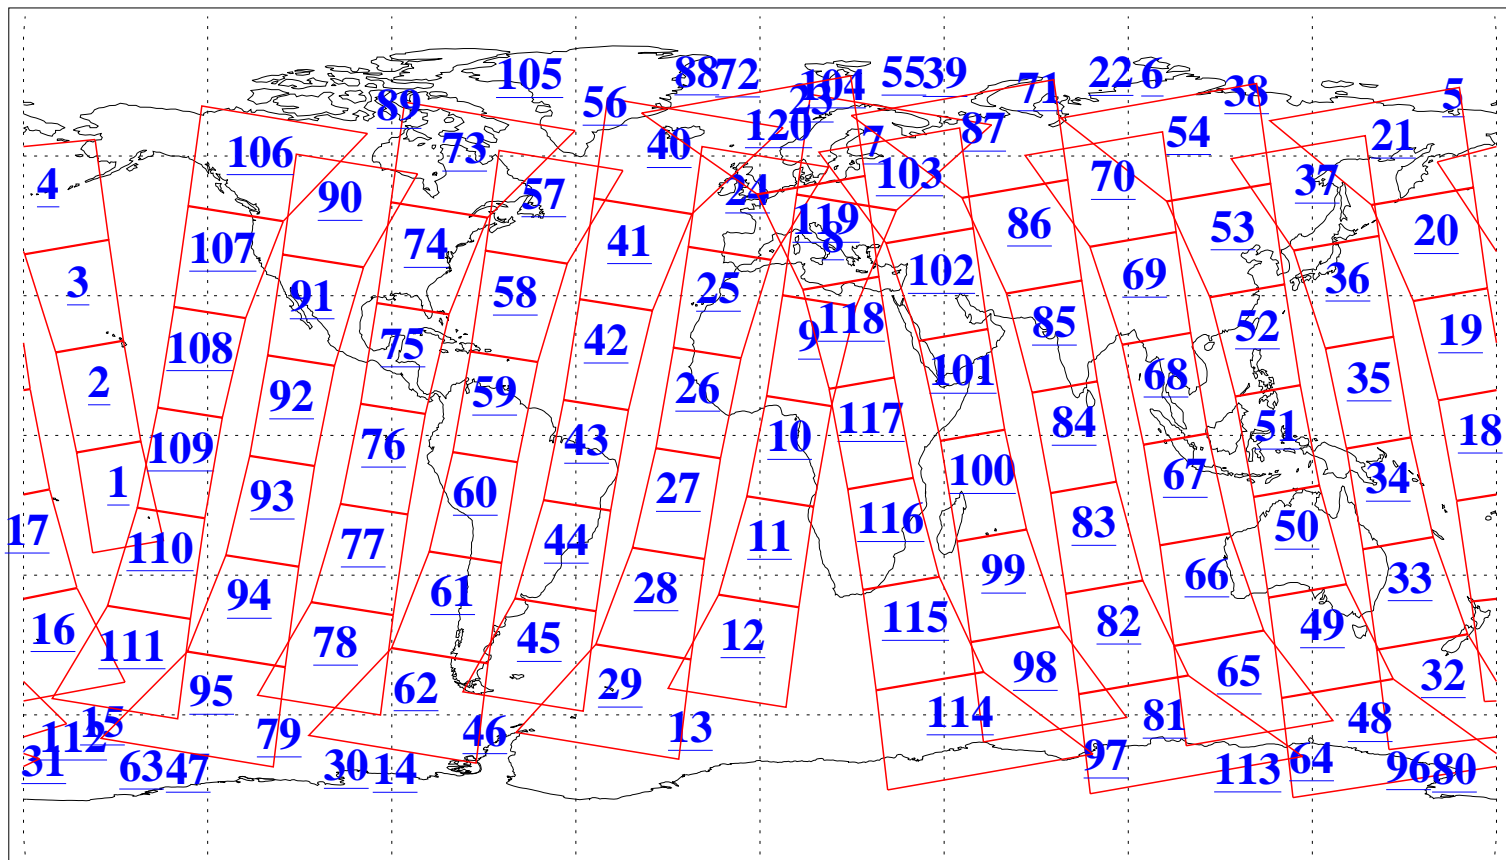

L1B Availability
AMSU Granules: 240
HSB Granules: 0
AIRS Granules: 240

1 Jul 2004
DoY 183
Aqua Day 789
Granules: 1 to 120

Granules: 121 to 240

Legend: AMSU Available, HSB Available, AIRS Available

L1B Availability
AMSU Granules: 240
HSB Granules: 0
AIRS Granules: 240

1 Jul 2004
DoY 183
Aqua Day 789

Ascending Granules

Descending Granules

Legend: AMSU Available, HSB Available, AIRS Available

L1B Availability
 AMSU Granules: 240
 HSB Granules: 0
 AIRS Granules: 240

1 Jul 2004
 DoY 183
 Aqua Day 789

Northern Hemisphere Granules

Southern Hemisphere Granules

Legend: AMSU Available, HSB Available, AIRS Available