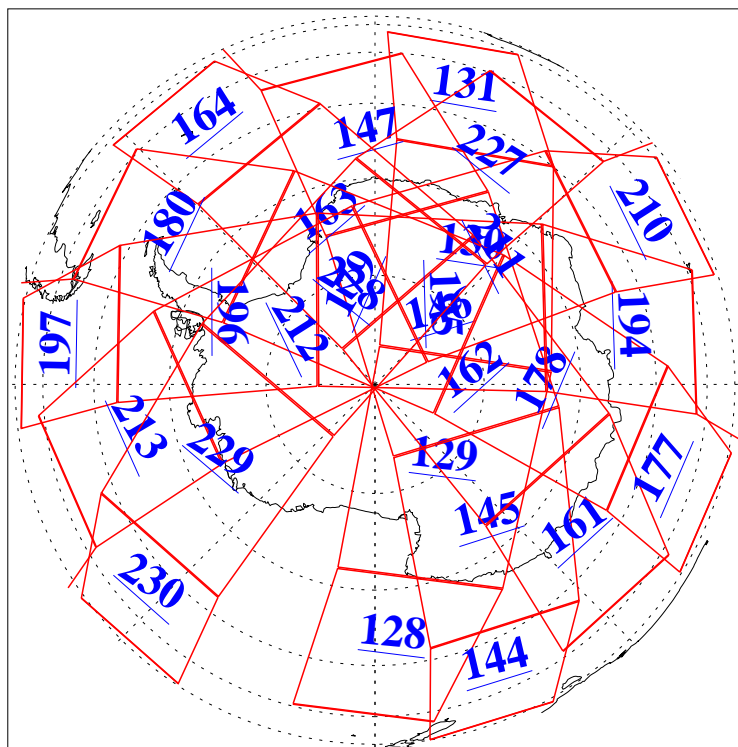

L1B Availability
AMSU Granules: 240
HSB Granules: 0
AIRS Granules: 240

1 Jul 2004
DoY 183
Aqua Day 789
Granules: 1 to 120

Granules: 121 to 240

Legend: AMSU Available, HSB Available, AIRS Available

L1B Availability
AMSU Granules: 240
HSB Granules: 0
AIRS Granules: 240

1 Jul 2004
DoY 183
Aqua Day 789

Ascending Granules

Descending Granules

Legend: AMSU Available, HSB Available, AIRS Available

L1B Availability
 AMSU Granules: 240
 HSB Granules: 0
 AIRS Granules: 240

1 Jul 2004
 DoY 183
 Aqua Day 789

Northern Hemisphere Granules

Southern Hemisphere Granules

Legend: AMSU Available, HSB Available, AIRS Available