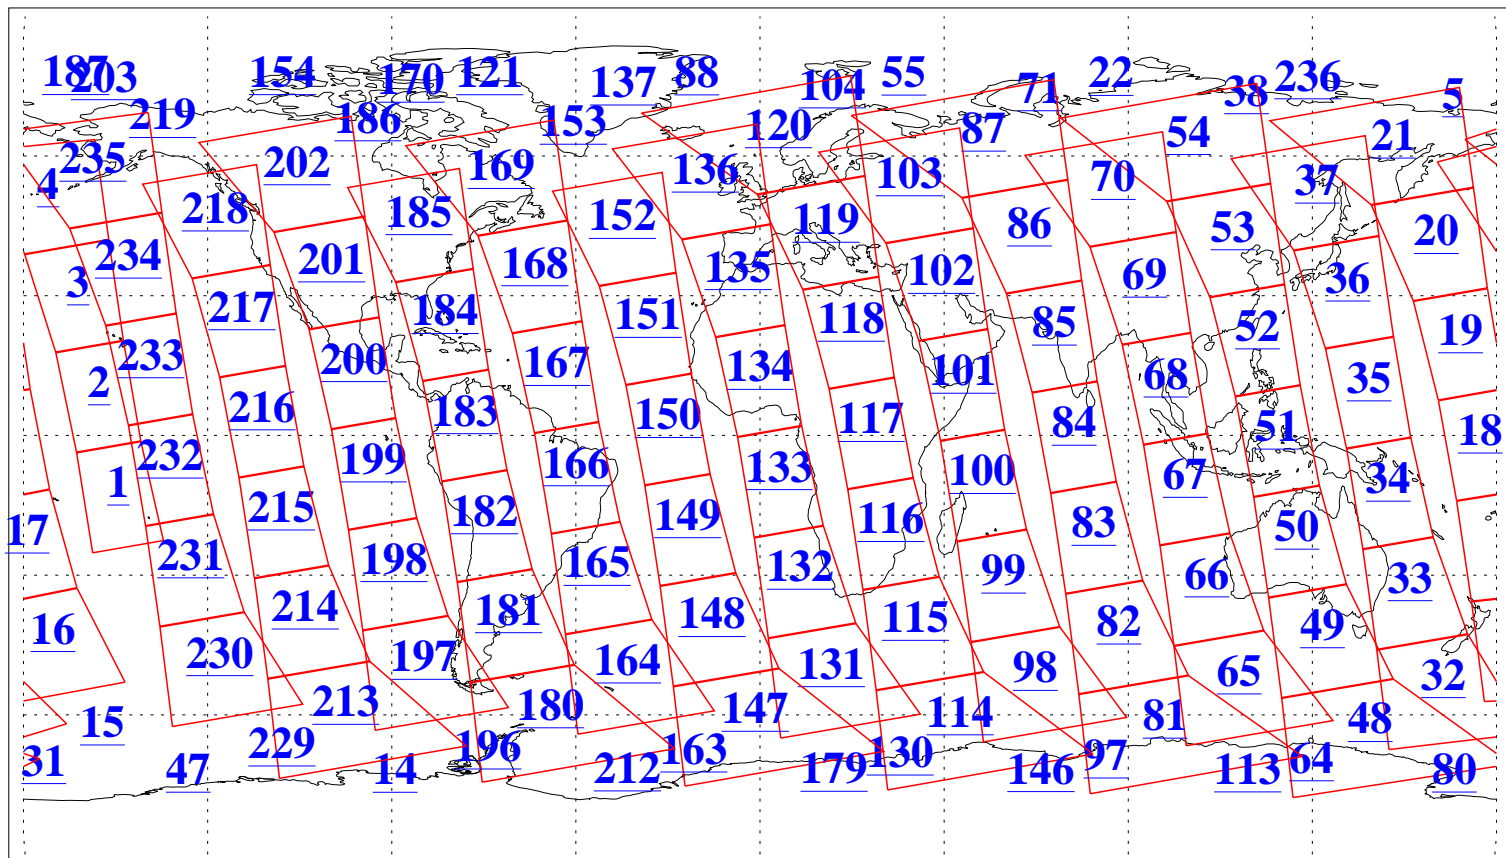

L1B Availability
AMSU Granules: 240
HSB Granules: 0
AIRS Granules: 240

1 Jul 2004
DoY 183
Aqua Day 789
Granules: 1 to 120

Granules: 121 to 240

Legend: AMSU Available, HSB Available, AIRS Available

L1B Availability
AMSU Granules: 240
HSB Granules: 0
AIRS Granules: 240

1 Jul 2004
DoY 183
Aqua Day 789

Ascending Granules

Descending Granules

Legend: AMSU Available, HSB Available, AIRS Available

L1B Availability
 AMSU Granules: 240
 HSB Granules: 0
 AIRS Granules: 240

1 Jul 2004
 DoY 183
 Aqua Day 789

Northern Hemisphere Granules

Southern Hemisphere Granules

Legend: AMSU Available, HSB Available, AIRS Available