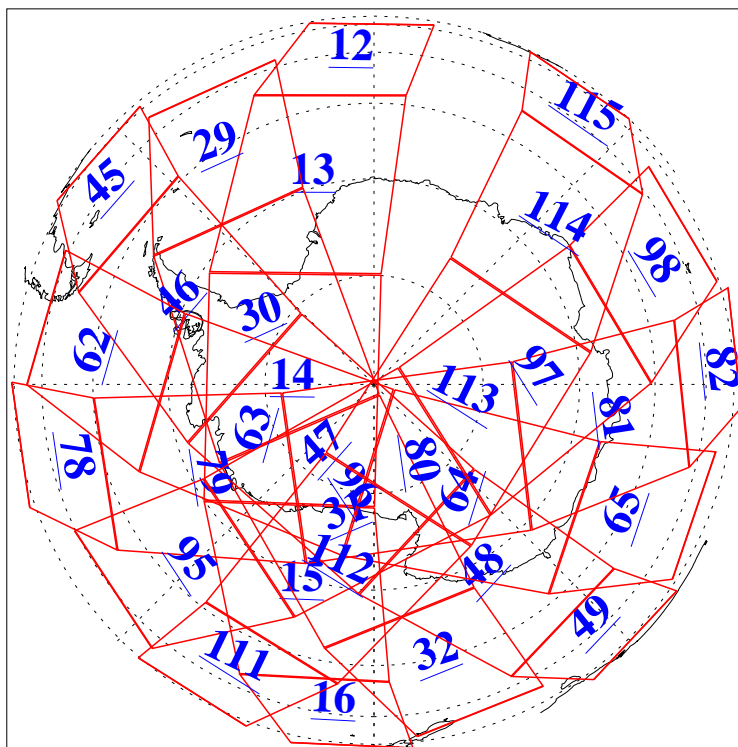

L1B Availability
AMSU Granules: 240
HSB Granules: 0
AIRS Granules: 240

1 Jul 2004
DoY 183
Aqua Day 789
Granules: 1 to 120

Granules: 121 to 240

Legend: AMSU Available, HSB Available, AIRS Available

L1B Availability
AMSU Granules: 240
HSB Granules: 0
AIRS Granules: 240

1 Jul 2004
DoY 183
Aqua Day 789

Ascending Granules

Descending Granules

Legend: AMSU Available, HSB Available, AIRS Available

L1B Availability
 AMSU Granules: 240
 HSB Granules: 0
 AIRS Granules: 240

1 Jul 2004
 DoY 183
 Aqua Day 789

Northern Hemisphere Granules

Southern Hemisphere Granules

Legend: AMSU Available, HSB Available, AIRS Available