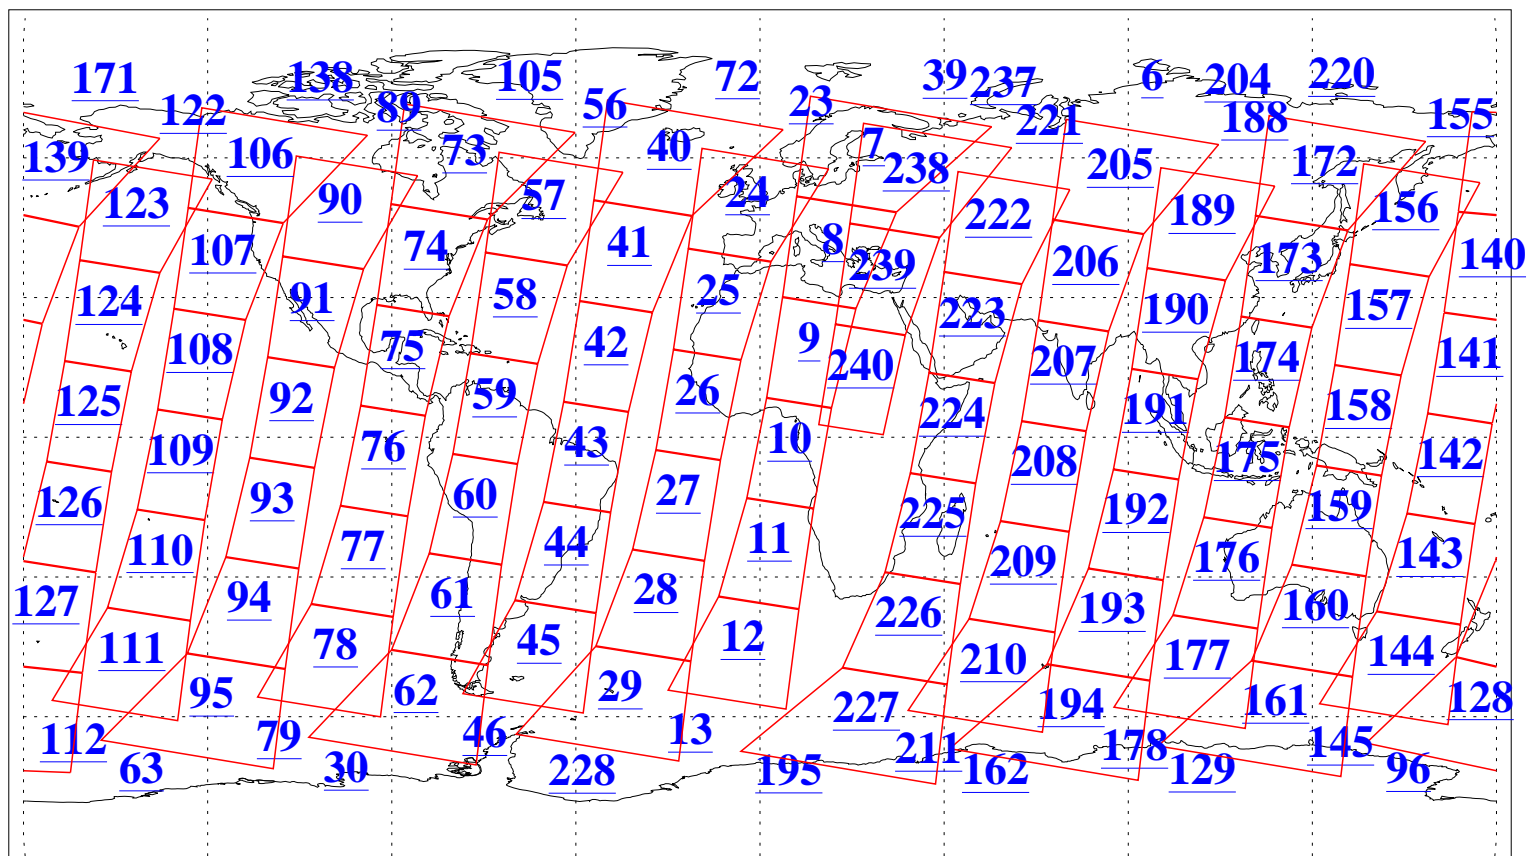

L1B Availability
AMSU Granules: 240
HSB Granules: 0
AIRS Granules: 240

1 Jul 2004
DoY 183
Aqua Day 789
Granules: 1 to 120

Granules: 121 to 240

Legend: AMSU Available, HSB Available, AIRS Available

L1B Availability
AMSU Granules: 240
HSB Granules: 0
AIRS Granules: 240

1 Jul 2004
DoY 183
Aqua Day 789

Ascending Granules

Descending Granules

Legend: AMSU Available, HSB Available, AIRS Available

L1B Availability
 AMSU Granules: 240
 HSB Granules: 0
 AIRS Granules: 240

1 Jul 2004
 DoY 183
 Aqua Day 789

Northern Hemisphere Granules

Southern Hemisphere Granules

Legend: AMSU Available, HSB Available, AIRS Available