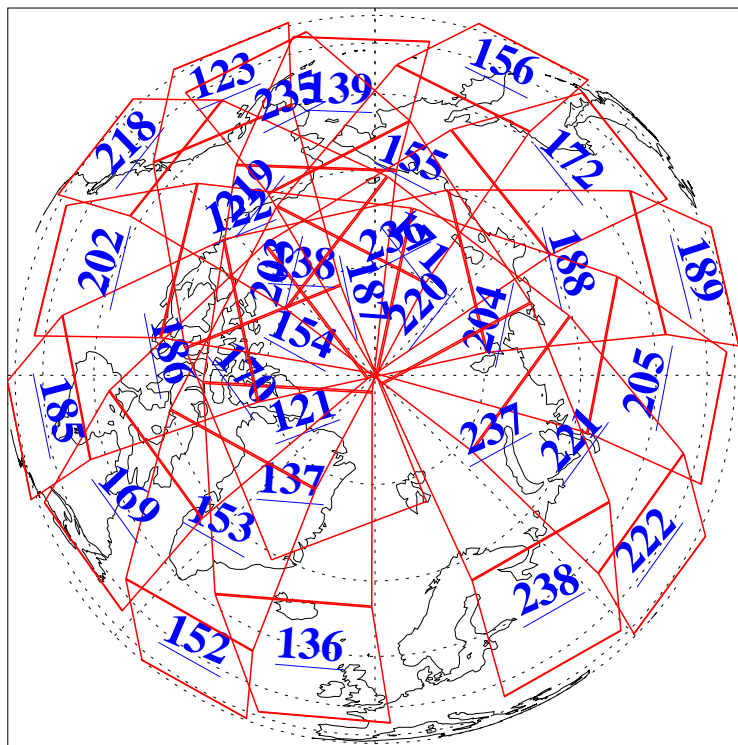

L1B Availability
AMSU Granules: 240
HSB Granules: 0
AIRS Granules: 240

1 Jul 2004
DoY 183
Aqua Day 789
Granules: 1 to 120

Granules: 121 to 240

Legend: AMSU Available, HSB Available, AIRS Available

L1B Availability
AMSU Granules: 240
HSB Granules: 0
AIRS Granules: 240

1 Jul 2004
DoY 183
Aqua Day 789

Ascending Granules

Descending Granules

Legend: AMSU Available, HSB Available, AIRS Available

L1B Availability
 AMSU Granules: 240
 HSB Granules: 0
 AIRS Granules: 240

1 Jul 2004
 DoY 183
 Aqua Day 789

Northern Hemisphere Granules

Southern Hemisphere Granules

Legend: AMSU Available, HSB Available, AIRS Available