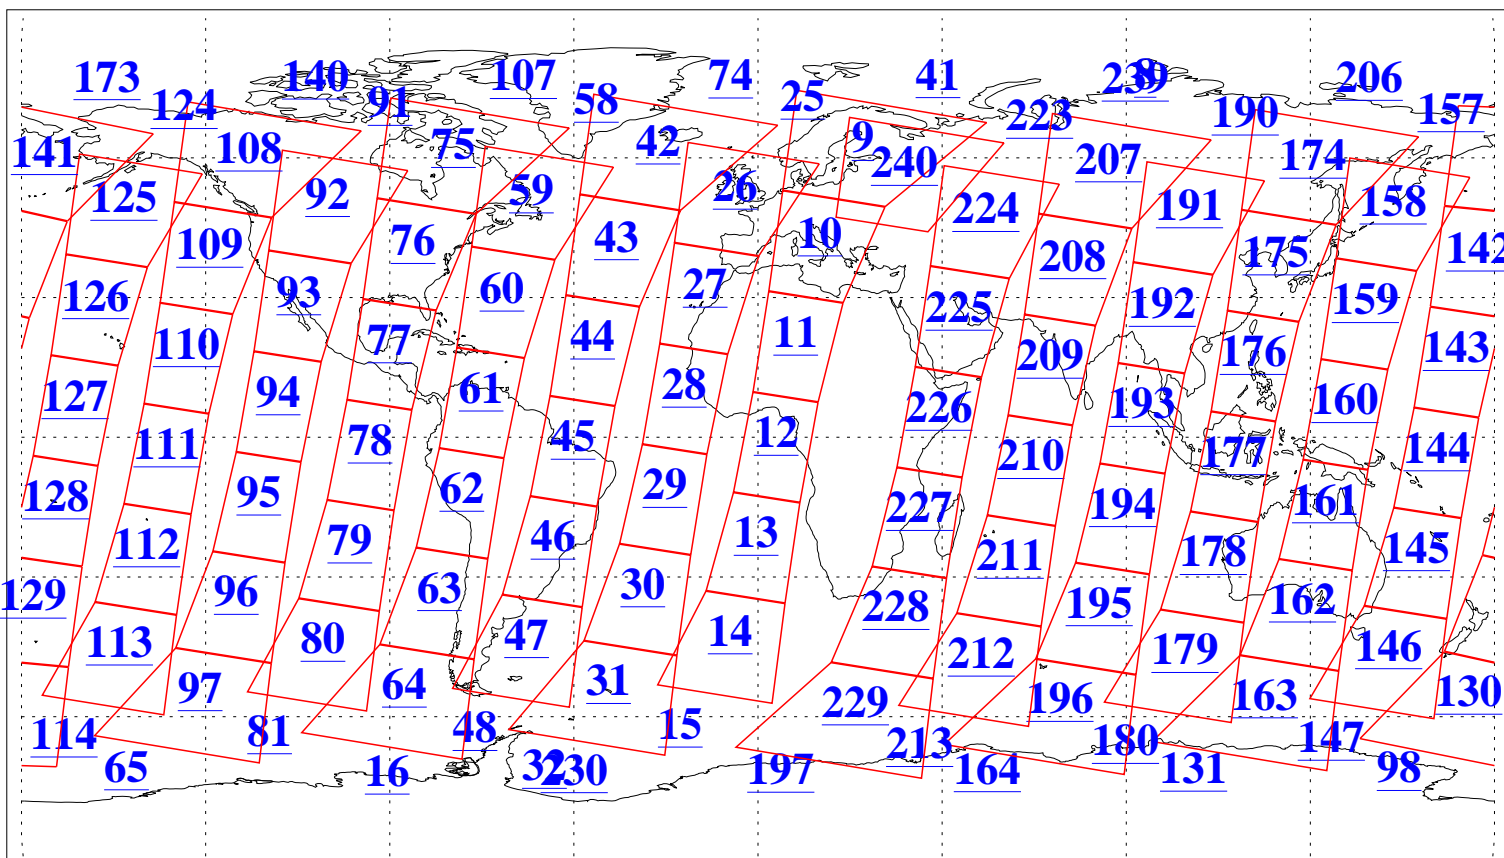

L1B Availability  
AMSU Granules: 240  
HSB Granules: 0  
AIRS Granules: 240

29 Jun 2004  
DoY 181  
Aqua Day 787  
Granules: 1 to 120

Granules: 121 to 240

Legend: AMSU Available, HSB Available, AIRS Available

L1B Availability  
AMSU Granules: 240  
HSB Granules: 0  
AIRS Granules: 240

29 Jun 2004  
DoY 181  
Aqua Day 787

Ascending Granules

Descending Granules

Legend: AMSU Available, HSB Available, AIRS Available

L1B Availability  
 AMSU Granules: 240  
 HSB Granules: 0  
 AIRS Granules: 240

29 Jun 2004  
 DoY 181  
 Aqua Day 787

Northern Hemisphere Granules

Southern Hemisphere Granules

Legend: AMSU Available, HSB Available, AIRS Available