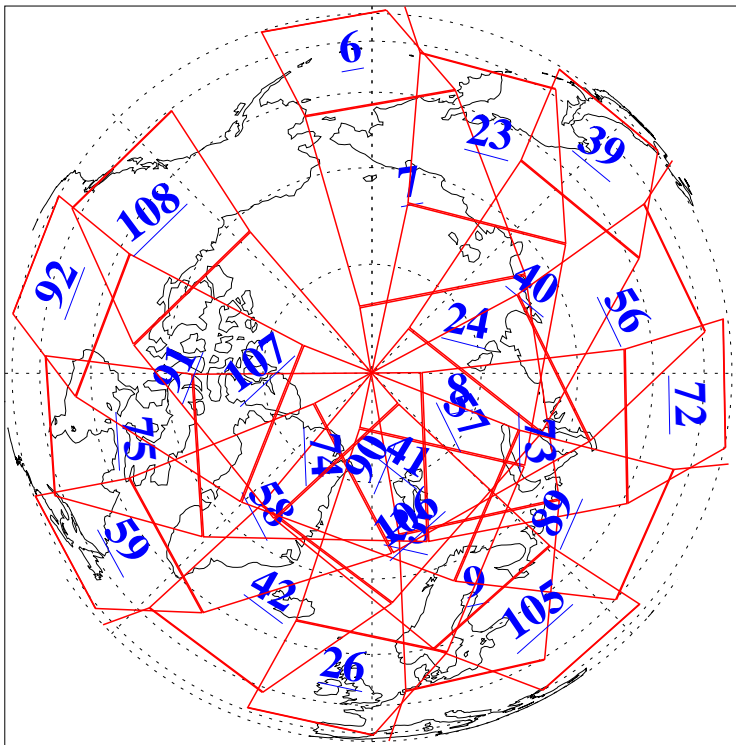

L1B Availability  
AMSU Granules: 240  
HSB Granules: 0  
AIRS Granules: 240

29 Jun 2004  
DoY 181  
Aqua Day 787  
Granules: 1 to 120

Granules: 121 to 240

Legend: AMSU Available, HSB Available, AIRS Available

L1B Availability  
AMSU Granules: 240  
HSB Granules: 0  
AIRS Granules: 240

29 Jun 2004  
DoY 181  
Aqua Day 787

Ascending Granules

Descending Granules

Legend: AMSU Available, HSB Available, AIRS Available

L1B Availability  
 AMSU Granules: 240  
 HSB Granules: 0  
 AIRS Granules: 240

29 Jun 2004  
 DoY 181  
 Aqua Day 787

Northern Hemisphere Granules

Southern Hemisphere Granules

Legend: AMSU Available, HSB Available, AIRS Available