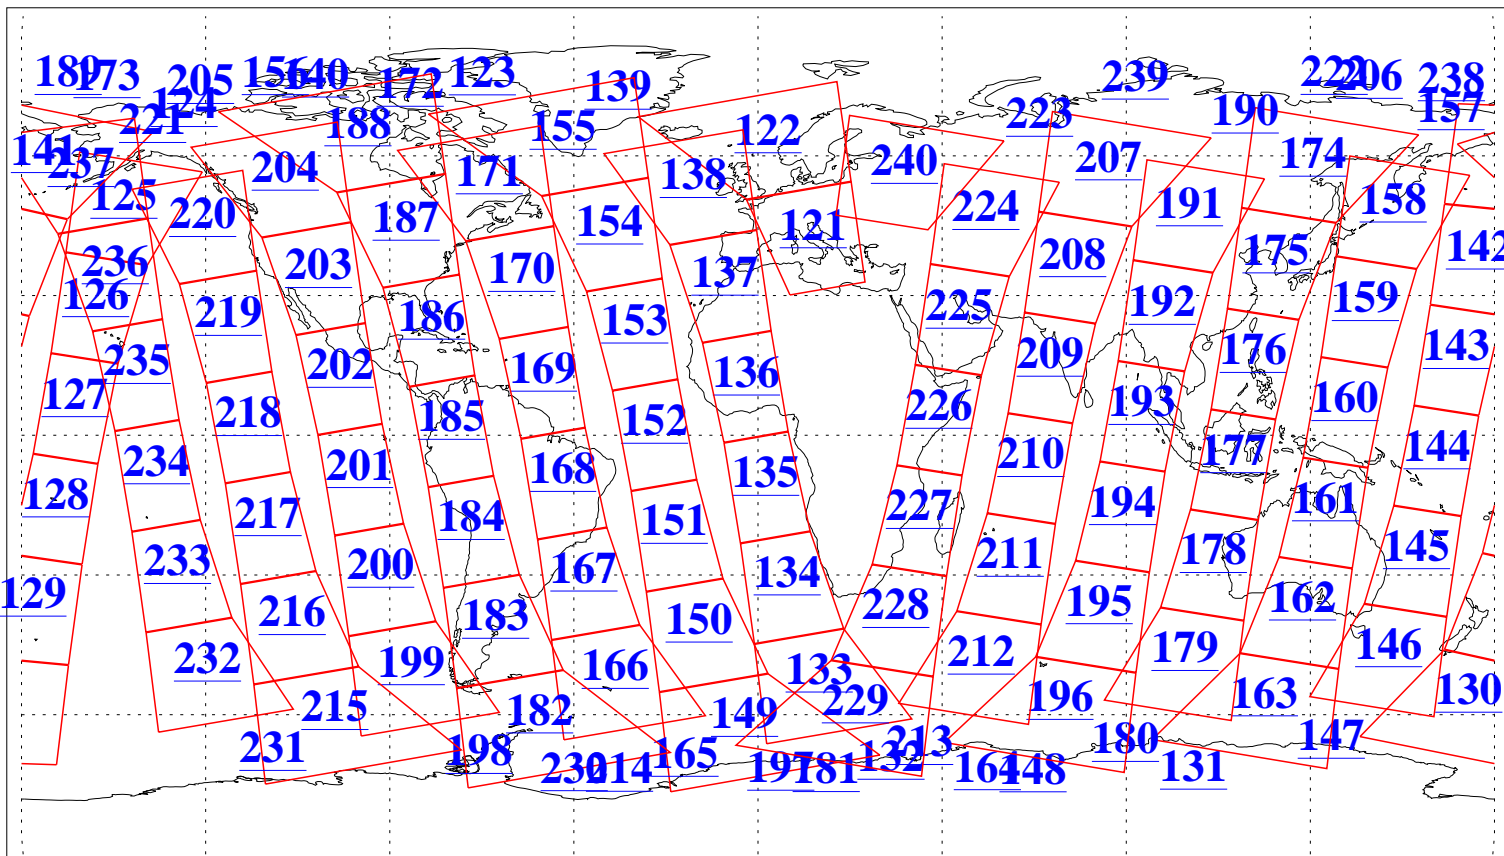

L1B Availability  
AMSU Granules: 240  
HSB Granules: 0  
AIRS Granules: 240

29 Jun 2004  
DoY 181  
Aqua Day 787  
Granules: 1 to 120

Granules: 121 to 240

Legend: AMSU Available, HSB Available, AIRS Available

L1B Availability  
AMSU Granules: 240  
HSB Granules: 0  
AIRS Granules: 240

29 Jun 2004  
DoY 181  
Aqua Day 787

Ascending Granules

Descending Granules

Legend: AMSU Available, HSB Available, AIRS Available

L1B Availability  
 AMSU Granules: 240  
 HSB Granules: 0  
 AIRS Granules: 240

29 Jun 2004  
 DoY 181  
 Aqua Day 787

Northern Hemisphere Granules

Southern Hemisphere Granules

Legend: AMSU Available, HSB Available, AIRS Available