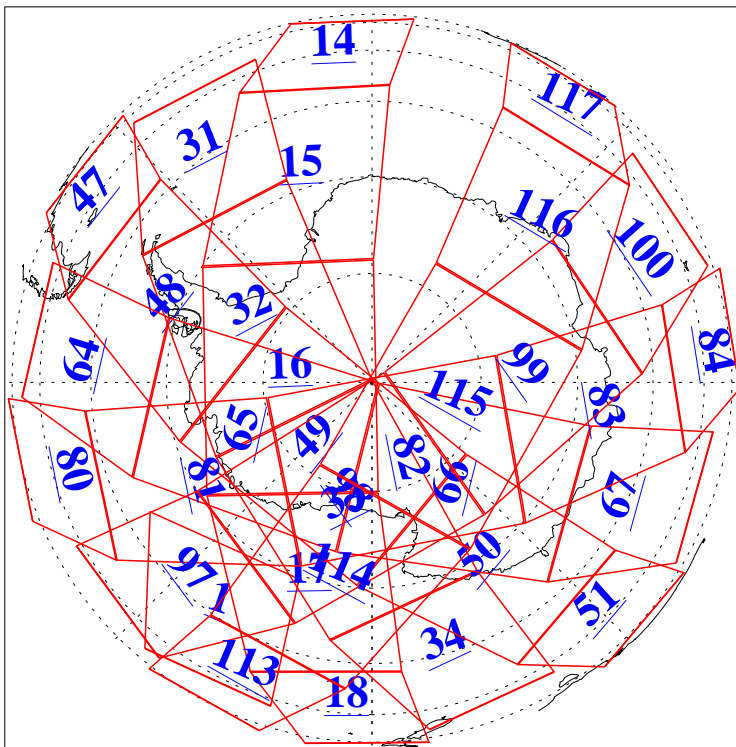

L1B Availability  
AMSU Granules: 240  
HSB Granules: 0  
AIRS Granules: 240

29 Jun 2004  
DoY 181  
Aqua Day 787  
Granules: 1 to 120

Granules: 121 to 240

Legend: AMSU Available, HSB Available, AIRS Available

L1B Availability  
AMSU Granules: 240  
HSB Granules: 0  
AIRS Granules: 240

29 Jun 2004  
DoY 181  
Aqua Day 787

Ascending Granules

Descending Granules

Legend: AMSU Available, HSB Available, AIRS Available

L1B Availability  
 AMSU Granules: 240  
 HSB Granules: 0  
 AIRS Granules: 240

29 Jun 2004  
 DoY 181  
 Aqua Day 787

Northern Hemisphere Granules

Southern Hemisphere Granules

Legend: AMSU Available, HSB Available, AIRS Available