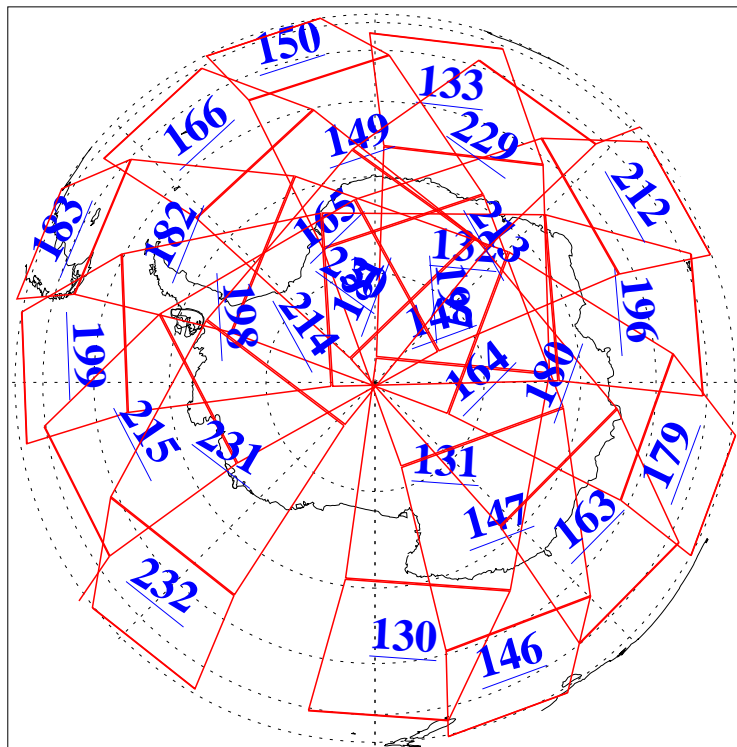

L1B Availability  
AMSU Granules: 240  
HSB Granules: 0  
AIRS Granules: 240

29 Jun 2004  
DoY 181  
Aqua Day 787  
Granules: 1 to 120

Granules: 121 to 240

Legend: AMSU Available, HSB Available, AIRS Available

L1B Availability  
AMSU Granules: 240  
HSB Granules: 0  
AIRS Granules: 240

29 Jun 2004  
DoY 181  
Aqua Day 787

Ascending Granules

Descending Granules

Legend: AMSU Available, HSB Available, AIRS Available

L1B Availability  
 AMSU Granules: 240  
 HSB Granules: 0  
 AIRS Granules: 240

29 Jun 2004  
 DoY 181  
 Aqua Day 787

Northern Hemisphere Granules

Southern Hemisphere Granules

Legend: AMSU Available, HSB Available, AIRS Available