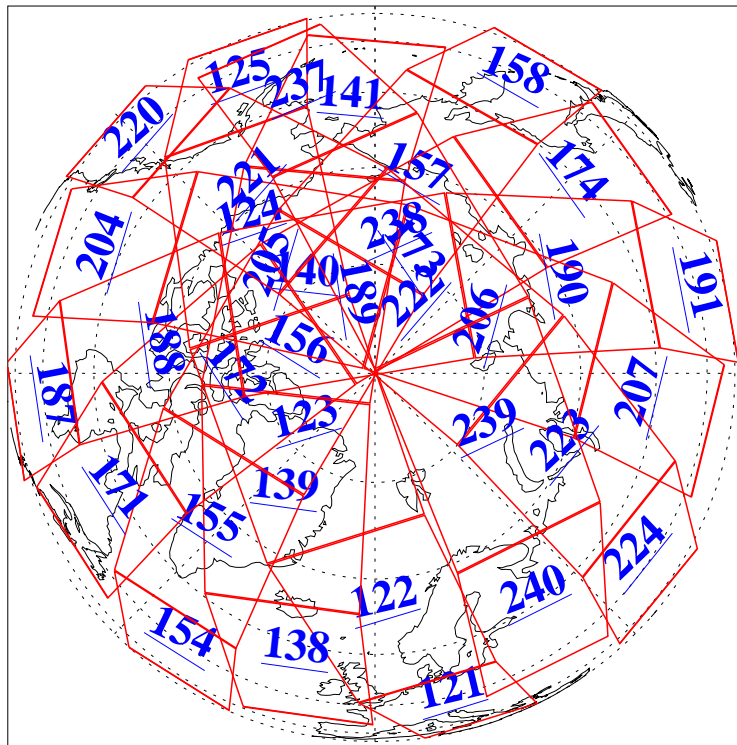

L1B Availability  
AMSU Granules: 240  
HSB Granules: 0  
AIRS Granules: 240

29 Jun 2004  
DoY 181  
Aqua Day 787  
Granules: 1 to 120

Granules: 121 to 240

Legend: AMSU Available, HSB Available, AIRS Available

L1B Availability  
AMSU Granules: 240  
HSB Granules: 0  
AIRS Granules: 240

29 Jun 2004  
DoY 181  
Aqua Day 787

Ascending Granules

Descending Granules

Legend: AMSU Available, HSB Available, AIRS Available

L1B Availability  
 AMSU Granules: 240  
 HSB Granules: 0  
 AIRS Granules: 240

29 Jun 2004  
 DoY 181  
 Aqua Day 787

Northern Hemisphere Granules

Southern Hemisphere Granules

Legend: AMSU Available, HSB Available, AIRS Available