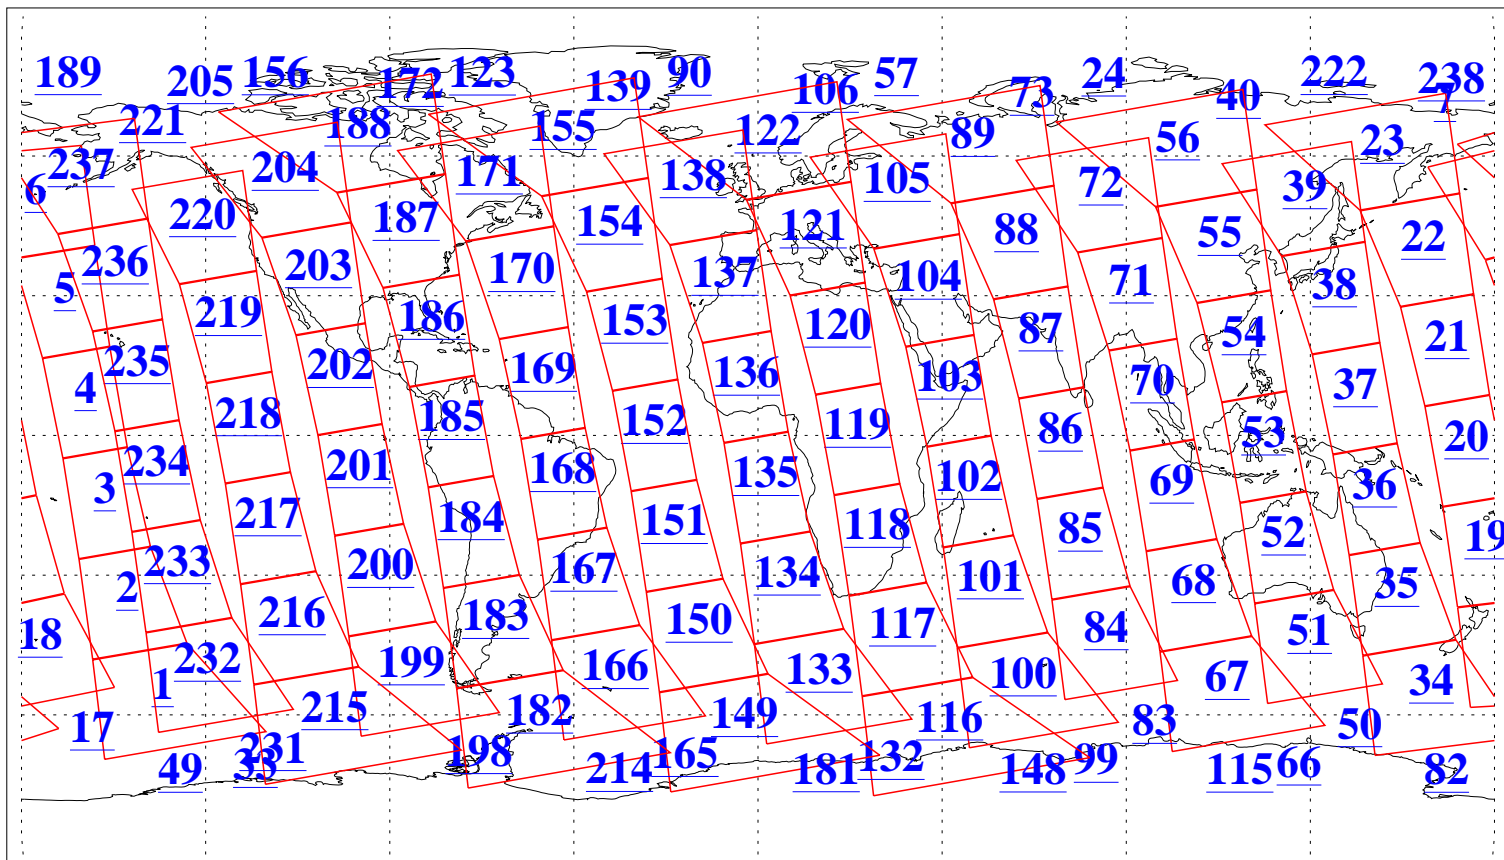

L1B Availability  
AMSU Granules: 240  
HSB Granules: 0  
AIRS Granules: 240

29 Jun 2004  
DoY 181  
Aqua Day 787  
Granules: 1 to 120

Granules: 121 to 240

Legend: AMSU Available, HSB Available, AIRS Available

L1B Availability  
AMSU Granules: 240  
HSB Granules: 0  
AIRS Granules: 240

29 Jun 2004  
DoY 181  
Aqua Day 787

Ascending Granules

Descending Granules

Legend: AMSU Available, HSB Available, AIRS Available

L1B Availability  
 AMSU Granules: 240  
 HSB Granules: 0  
 AIRS Granules: 240

29 Jun 2004  
 DoY 181  
 Aqua Day 787

Northern Hemisphere Granules

Southern Hemisphere Granules

Legend: AMSU Available, HSB Available, AIRS Available