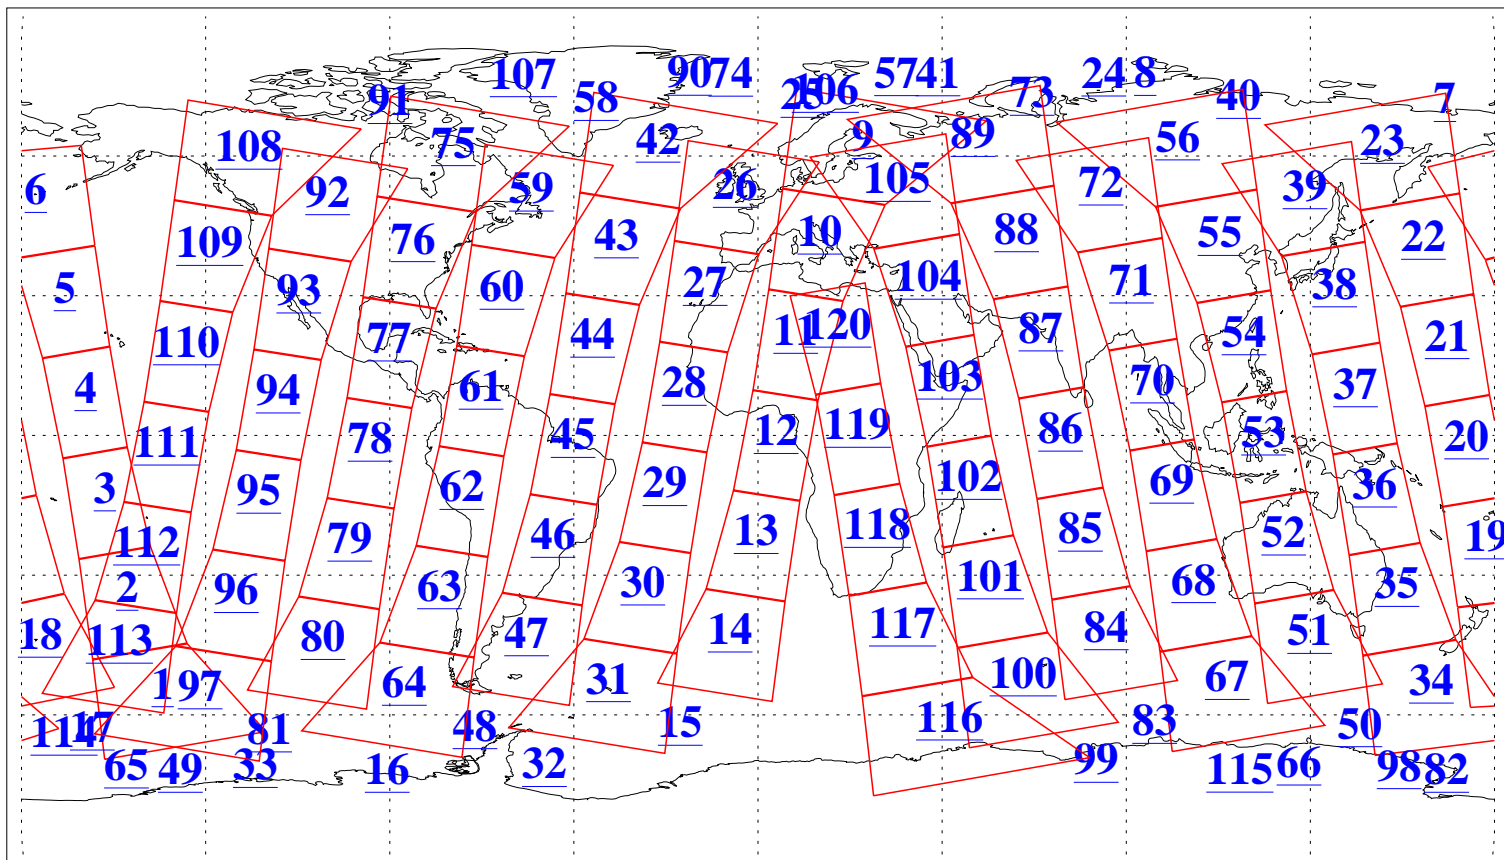

L1B Availability  
AMSU Granules: 240  
HSB Granules: 0  
AIRS Granules: 240

29 Jun 2004  
DoY 181  
Aqua Day 787  
Granules: 1 to 120

Granules: 121 to 240

Legend: AMSU Available, HSB Available, AIRS Available

L1B Availability  
AMSU Granules: 240  
HSB Granules: 0  
AIRS Granules: 240

29 Jun 2004  
DoY 181  
Aqua Day 787

Ascending Granules

Descending Granules

Legend: AMSU Available, HSB Available, AIRS Available

L1B Availability  
 AMSU Granules: 240  
 HSB Granules: 0  
 AIRS Granules: 240

29 Jun 2004  
 DoY 181  
 Aqua Day 787

Northern Hemisphere Granules

Southern Hemisphere Granules

Legend: AMSU Available, HSB Available, AIRS Available