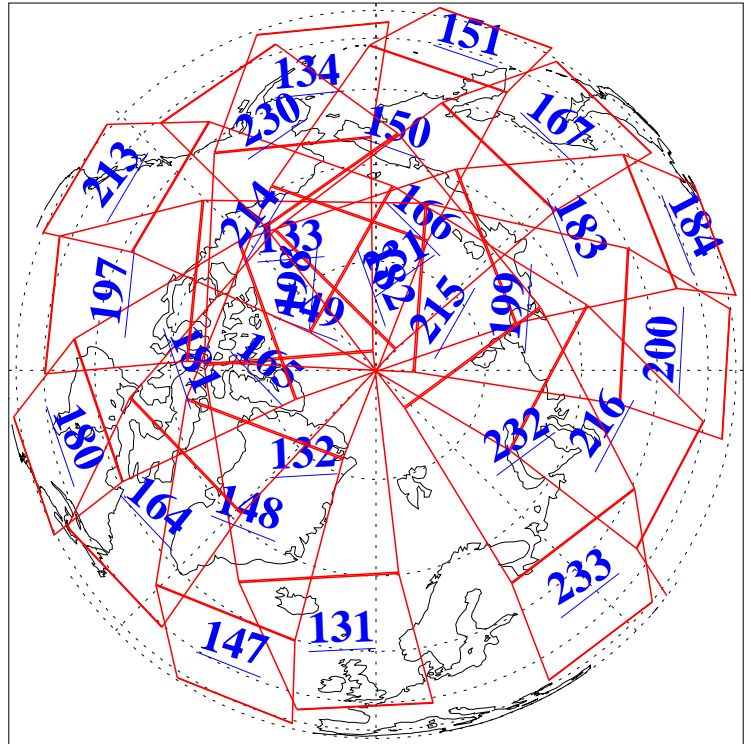

L1B Availability
AMSU Granules: 240
HSB Granules: 0
AIRS Granules: 236

28 Jun 2004
DoY 180
Aqua Day 786
Granules: 1 to 120

Granules: 121 to 240

Legend: AMSU Available, HSB Available, AIRS Available

L1B Availability
AMSU Granules: 240
HSB Granules: 0
AIRS Granules: 236

28 Jun 2004
DoY 180
Aqua Day 786

Ascending Granules

Descending Granules

Legend: AMSU Available, HSB Available, AIRS Available

L1B Availability
 AMSU Granules: 240
 HSB Granules: 0
 AIRS Granules: 236

28 Jun 2004
 DoY 180
 Aqua Day 786

Northern Hemisphere Granules

Southern Hemisphere Granules

Legend: AMSU Available, HSB Available, AIRS Available