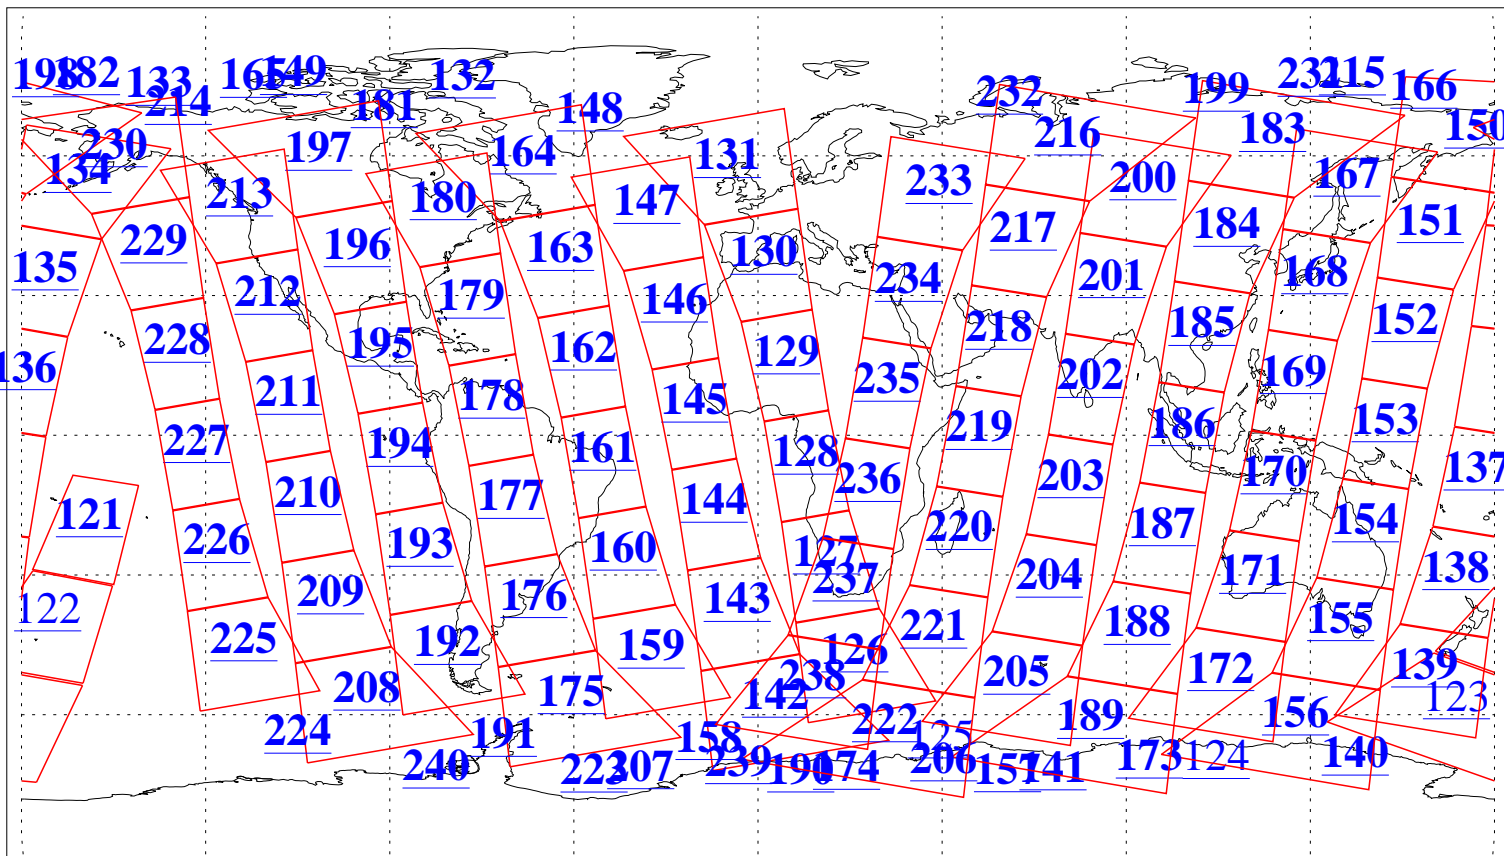

L1B Availability
AMSU Granules: 240
HSB Granules: 0
AIRS Granules: 236

28 Jun 2004
DoY 180
Aqua Day 786
Granules: 1 to 120

Granules: 121 to 240

Legend: AMSU Available, HSB Available, AIRS Available

L1B Availability
AMSU Granules: 240
HSB Granules: 0
AIRS Granules: 236

28 Jun 2004
DoY 180
Aqua Day 786

Ascending Granules

Descending Granules

Legend: AMSU Available, HSB Available, AIRS Available

L1B Availability
 AMSU Granules: 240
 HSB Granules: 0
 AIRS Granules: 236

28 Jun 2004
 DoY 180
 Aqua Day 786