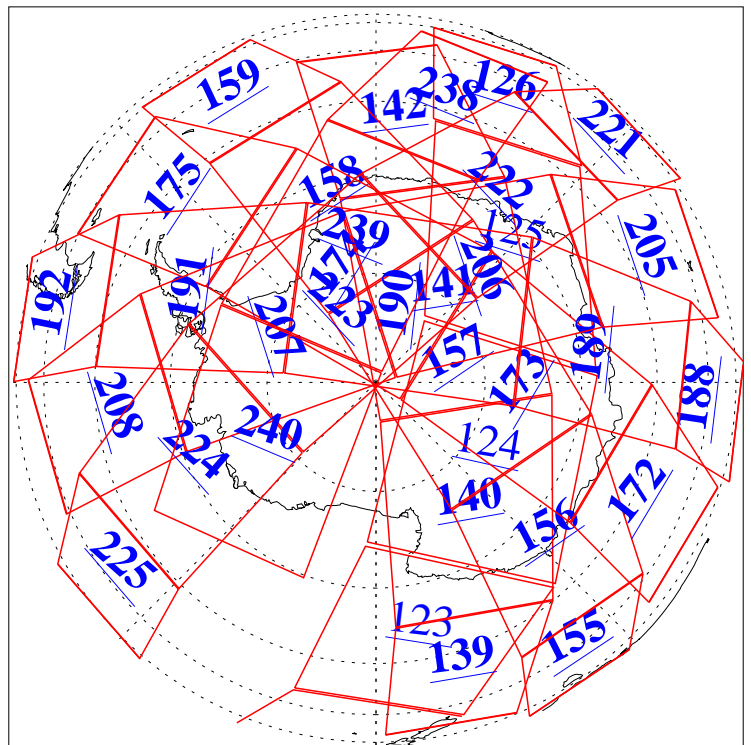

L1B Availability
AMSU Granules: 240
HSB Granules: 0
AIRS Granules: 236

28 Jun 2004
DoY 180
Aqua Day 786
Granules: 1 to 120

Granules: 121 to 240

Legend: AMSU Available, HSB Available, AIRS Available

L1B Availability
AMSU Granules: 240
HSB Granules: 0
AIRS Granules: 236

28 Jun 2004
DoY 180
Aqua Day 786

Ascending Granules

Descending Granules

Legend: AMSU Available, HSB Available, AIRS Available

L1B Availability
 AMSU Granules: 240
 HSB Granules: 0
 AIRS Granules: 236

28 Jun 2004
 DoY 180
 Aqua Day 786

Northern Hemisphere Granules

Southern Hemisphere Granules

Legend: AMSU Available, HSB Available, AIRS Available