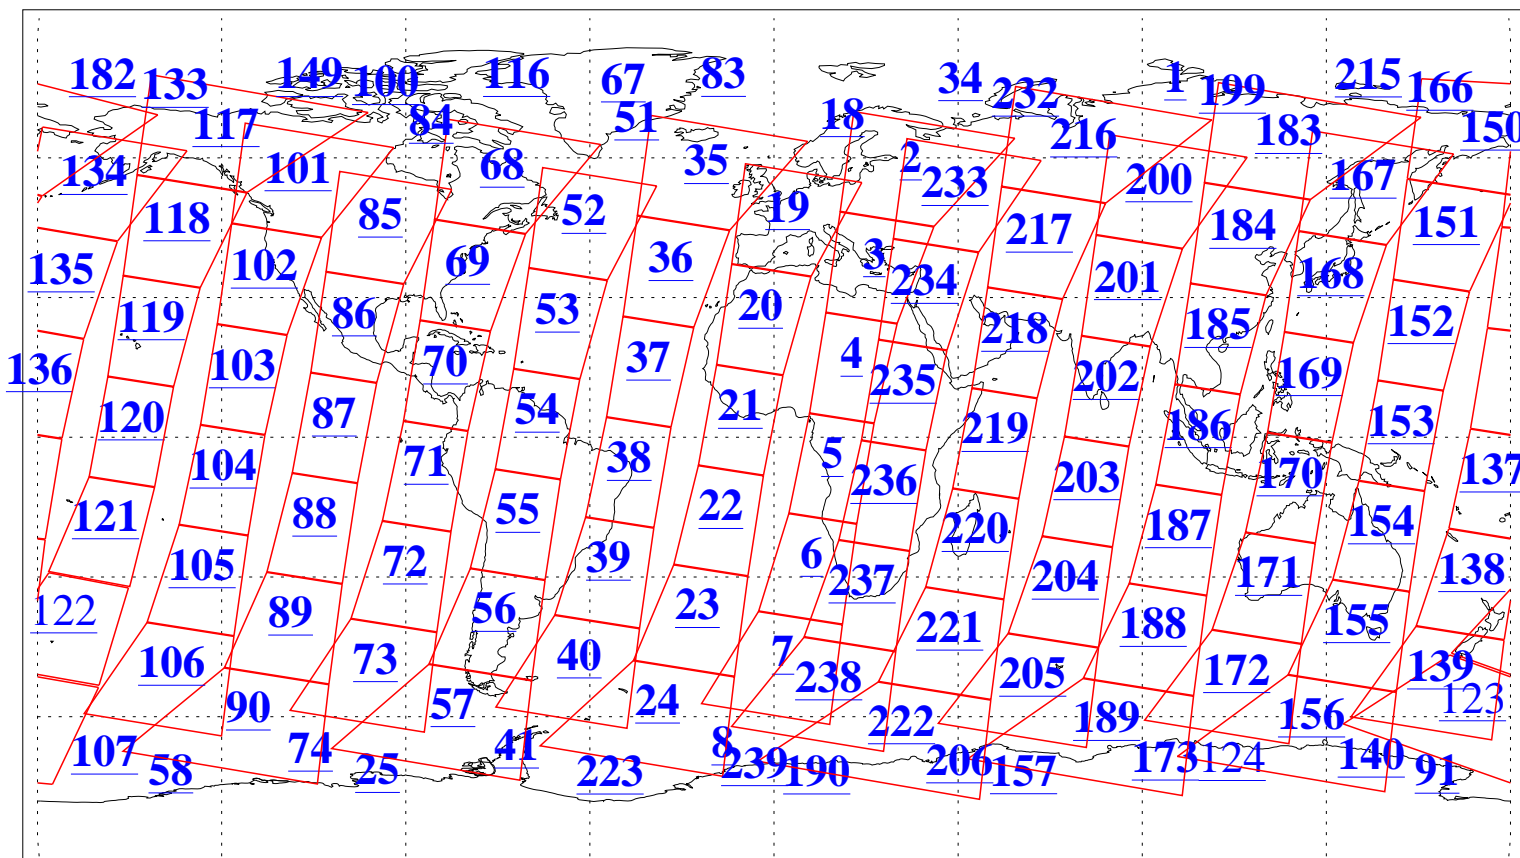

L1B Availability
AMSU Granules: 240
HSB Granules: 0
AIRS Granules: 236

28 Jun 2004
DoY 180
Aqua Day 786
Granules: 1 to 120

Granules: 121 to 240

Legend: AMSU Available, HSB Available, AIRS Available

L1B Availability
AMSU Granules: 240
HSB Granules: 0
AIRS Granules: 236

28 Jun 2004
DoY 180
Aqua Day 786

Ascending Granules

Descending Granules

Legend: AMSU Available, HSB Available, AIRS Available

L1B Availability
 AMSU Granules: 240
 HSB Granules: 0
 AIRS Granules: 236

28 Jun 2004
 DoY 180
 Aqua Day 786

Northern Hemisphere Granules

Southern Hemisphere Granules

Legend: AMSU Available, HSB Available, AIRS Available