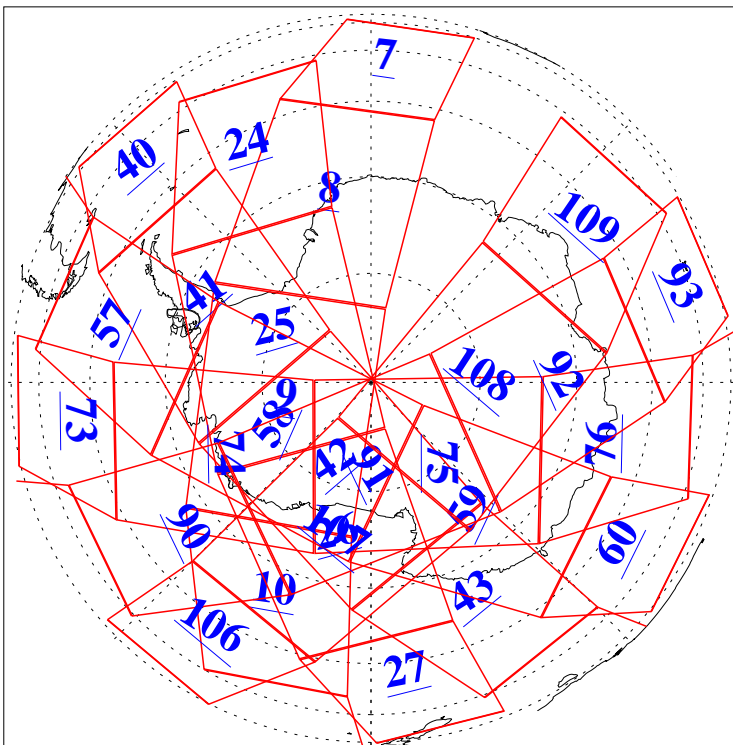

L1B Availability
AMSU Granules: 240
HSB Granules: 0
AIRS Granules: 236

28 Jun 2004
DoY 180
Aqua Day 786
Granules: 1 to 120

Granules: 121 to 240

Legend: AMSU Available, HSB Available, AIRS Available

L1B Availability
AMSU Granules: 240
HSB Granules: 0
AIRS Granules: 236

28 Jun 2004
DoY 180
Aqua Day 786

Ascending Granules

Descending Granules

Legend: AMSU Available, HSB Available, AIRS Available

L1B Availability
 AMSU Granules: 240
 HSB Granules: 0
 AIRS Granules: 236

28 Jun 2004
 DoY 180
 Aqua Day 786

Northern Hemisphere Granules

Southern Hemisphere Granules

Legend: AMSU Available, HSB Available, AIRS Available