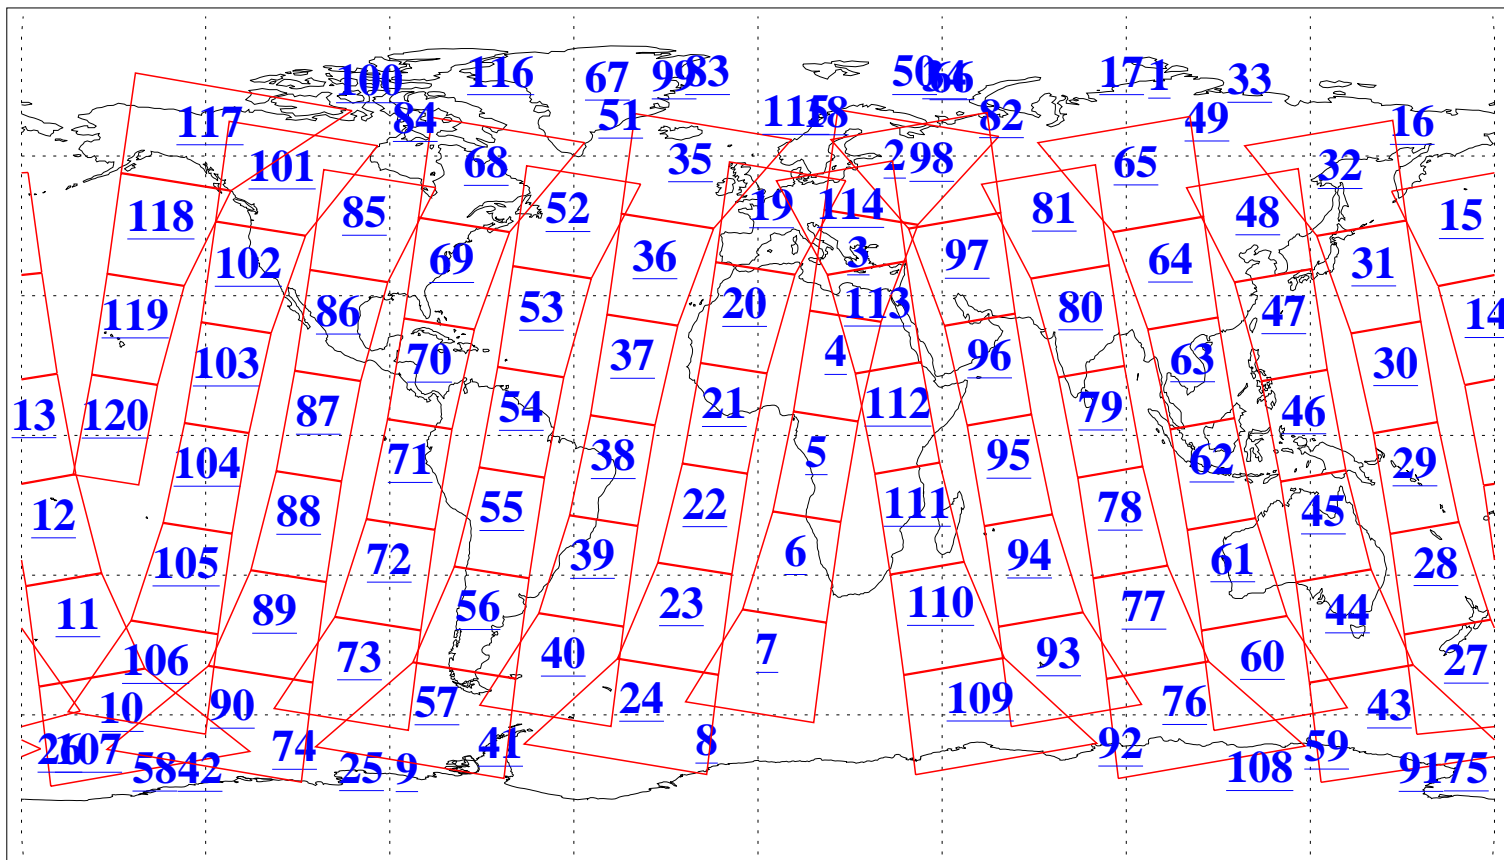

L1B Availability
AMSU Granules: 240
HSB Granules: 0
AIRS Granules: 236

28 Jun 2004
DoY 180
Aqua Day 786
Granules: 1 to 120

Granules: 121 to 240

Legend: AMSU Available, HSB Available, AIRS Available

L1B Availability
AMSU Granules: 240
HSB Granules: 0
AIRS Granules: 236

28 Jun 2004
DoY 180
Aqua Day 786

Ascending Granules

Descending Granules

Legend: AMSU Available, HSB Available, AIRS Available

L1B Availability
 AMSU Granules: 240
 HSB Granules: 0
 AIRS Granules: 236

28 Jun 2004
 DoY 180
 Aqua Day 786

Northern Hemisphere Granules

Southern Hemisphere Granules

Legend: AMSU Available, HSB Available, AIRS Available