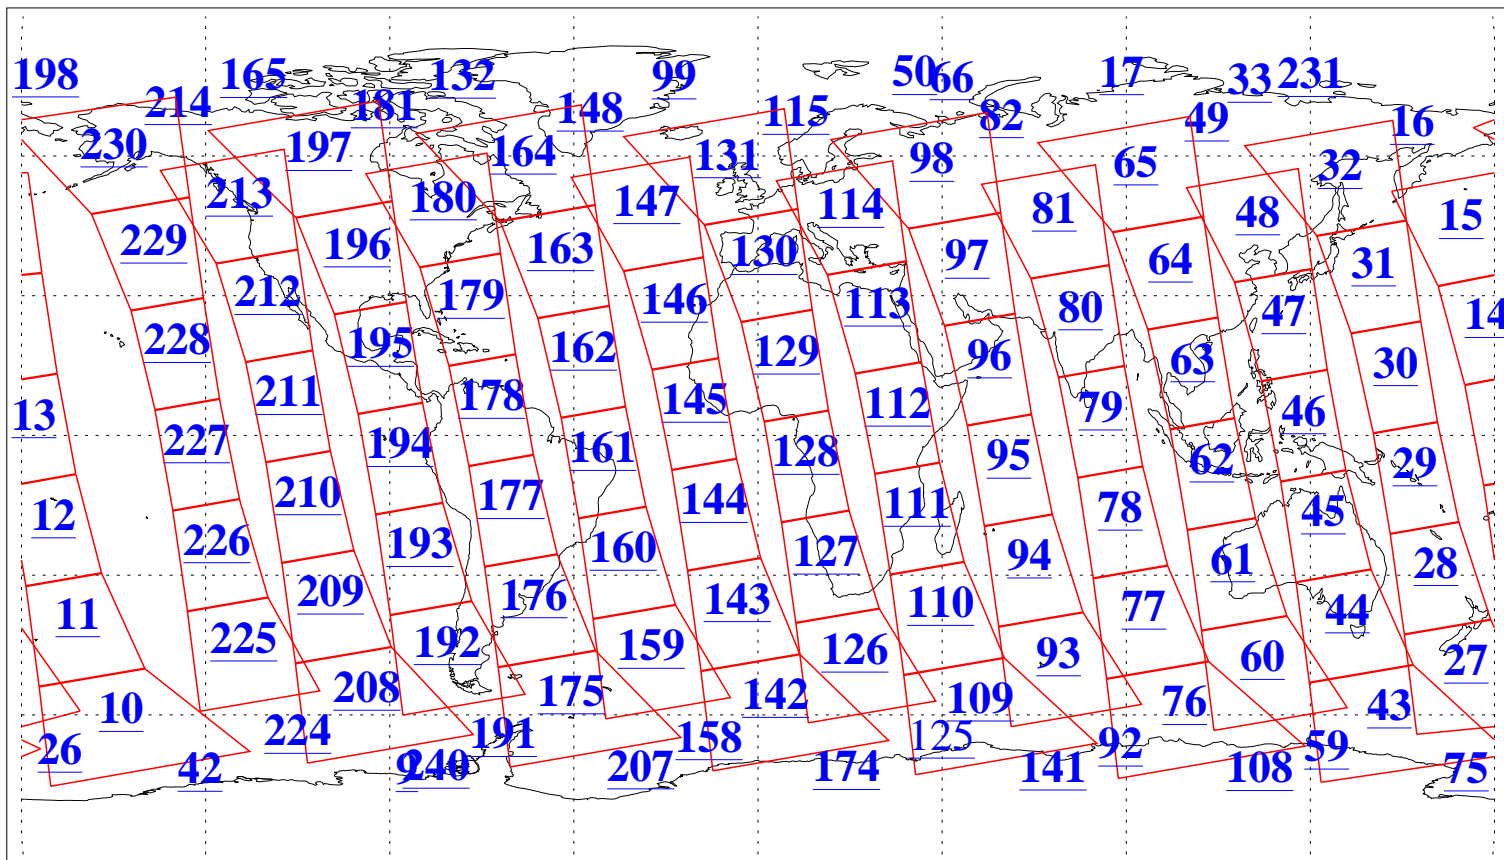

L1B Availability
AMSU Granules: 240
HSB Granules: 0
AIRS Granules: 236

28 Jun 2004
DoY 180
Aqua Day 786
Granules: 1 to 120

Granules: 121 to 240

Legend: AMSU Available, HSB Available, AIRS Available

L1B Availability
AMSU Granules: 240
HSB Granules: 0
AIRS Granules: 236

28 Jun 2004
DoY 180
Aqua Day 786

Ascending Granules

Descending Granules

Legend: AMSU Available, HSB Available, AIRS Available

L1B Availability
 AMSU Granules: 240
 HSB Granules: 0
 AIRS Granules: 236

28 Jun 2004
 DoY 180
 Aqua Day 786

Northern Hemisphere Granules

Southern Hemisphere Granules

Legend: AMSU Available, HSB Available, AIRS Available