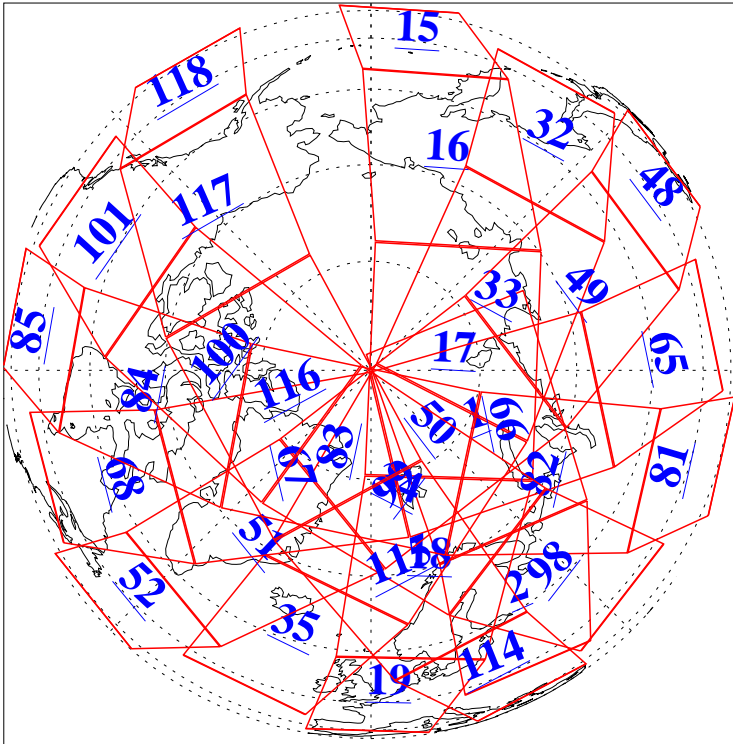

L1B Availability
AMSU Granules: 240
HSB Granules: 0
AIRS Granules: 236

28 Jun 2004
DoY 180
Aqua Day 786
Granules: 1 to 120

Granules: 121 to 240

Legend: AMSU Available, HSB Available, AIRS Available

L1B Availability
AMSU Granules: 240
HSB Granules: 0
AIRS Granules: 236

28 Jun 2004
DoY 180
Aqua Day 786

Ascending Granules

Descending Granules

Legend: AMSU Available, HSB Available, AIRS Available

L1B Availability
 AMSU Granules: 240
 HSB Granules: 0
 AIRS Granules: 236

28 Jun 2004
 DoY 180
 Aqua Day 786

Northern Hemisphere Granules

Southern Hemisphere Granules

Legend: AMSU Available, HSB Available, AIRS Available