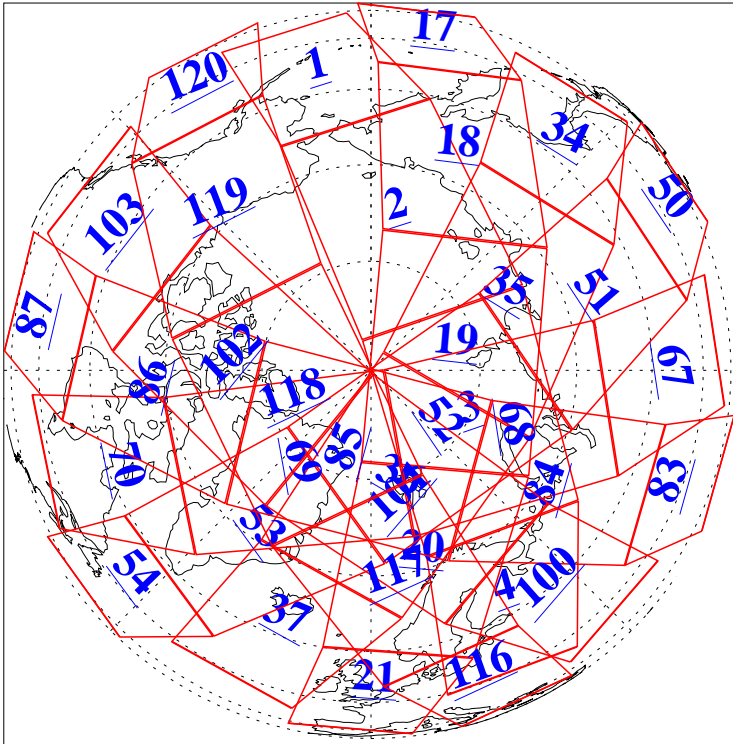

L1B Availability
AMSU Granules: 240
HSB Granules: 0
AIRS Granules: 240

26 Jun 2004
DoY 178
Aqua Day 784

Ascending Granules

Descending Granules

Legend: AMSU Available, HSB Available, AIRS Available

L1B Availability
 AMSU Granules: 240
 HSB Granules: 0
 AIRS Granules: 240

26 Jun 2004
 DoY 178
 Aqua Day 784

Northern Hemisphere Granules

Southern Hemisphere Granules

Legend: AMSU Available, HSB Available, AIRS Available