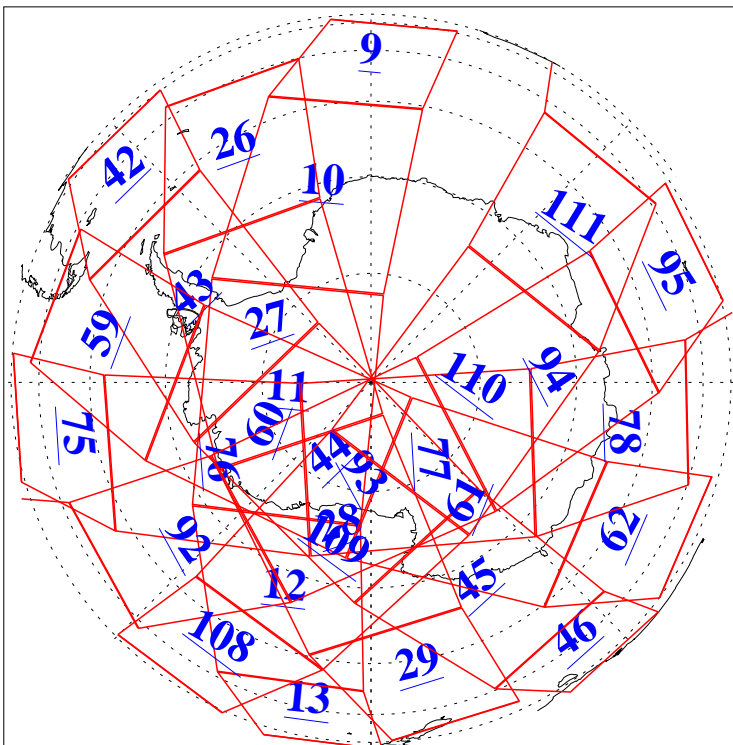

L1B Availability
AMSU Granules: 240
HSB Granules: 0
AIRS Granules: 240

26 Jun 2004
DoY 178
Aqua Day 784

Ascending Granules

Descending Granules

Legend: AMSU Available, HSB Available, AIRS Available

L1B Availability
 AMSU Granules: 240
 HSB Granules: 0
 AIRS Granules: 240

26 Jun 2004
 DoY 178
 Aqua Day 784

Northern Hemisphere Granules

Southern Hemisphere Granules

Legend: AMSU Available, HSB Available, AIRS Available