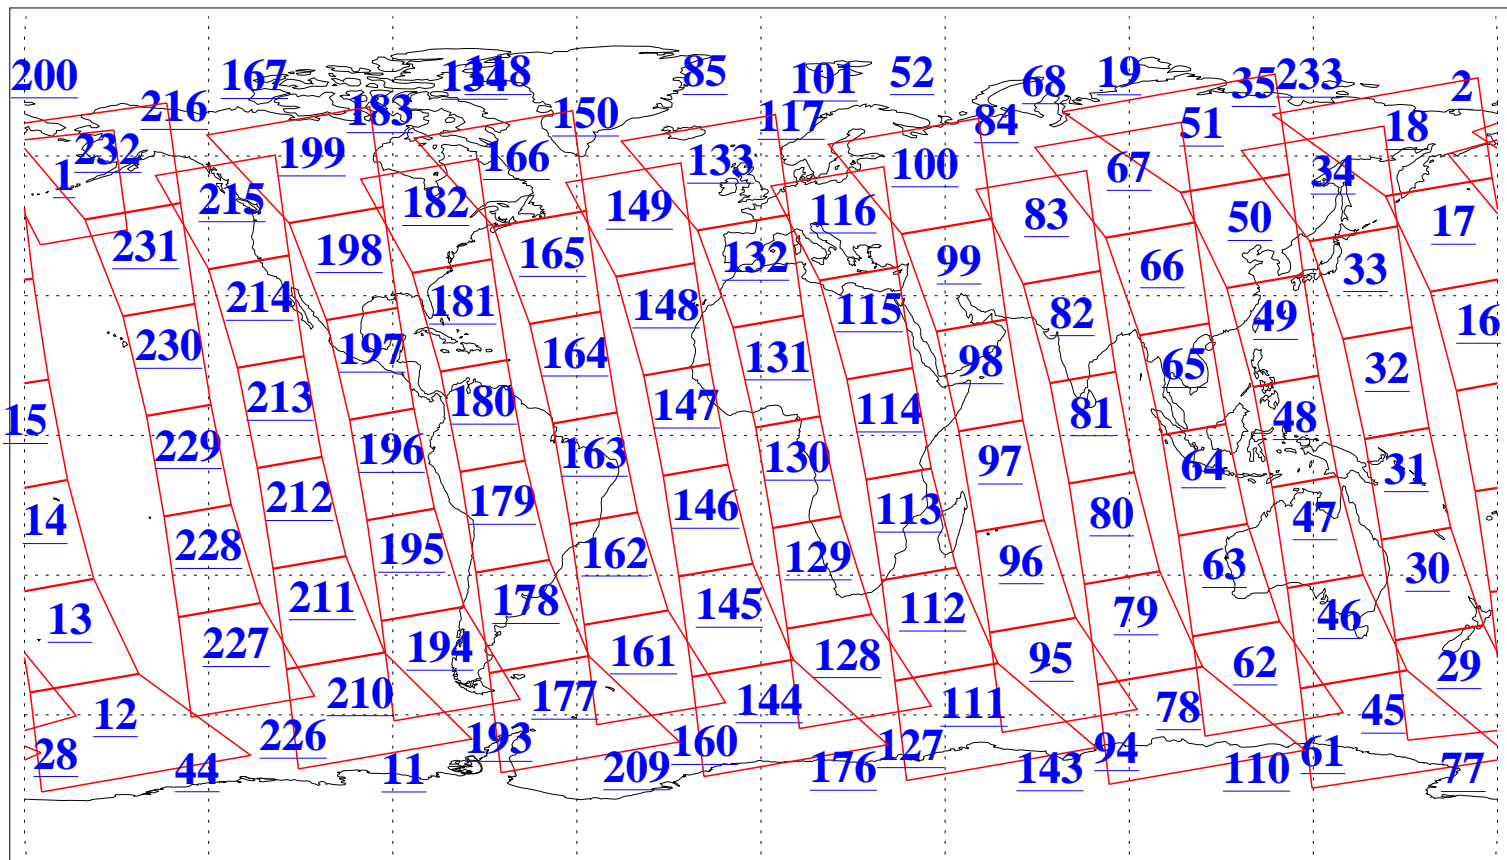

L1B Availability
AMSU Granules: 240
HSB Granules: 0
AIRS Granules: 240

26 Jun 2004
DoY 178
Aqua Day 784

Ascending Granules

Descending Granules

Legend: AMSU Available, HSB Available, AIRS Available

L1B Availability
 AMSU Granules: 240
 HSB Granules: 0
 AIRS Granules: 240

26 Jun 2004
 DoY 178
 Aqua Day 784

Northern Hemisphere Granules

Southern Hemisphere Granules

Legend: AMSU Available, HSB Available, AIRS Available