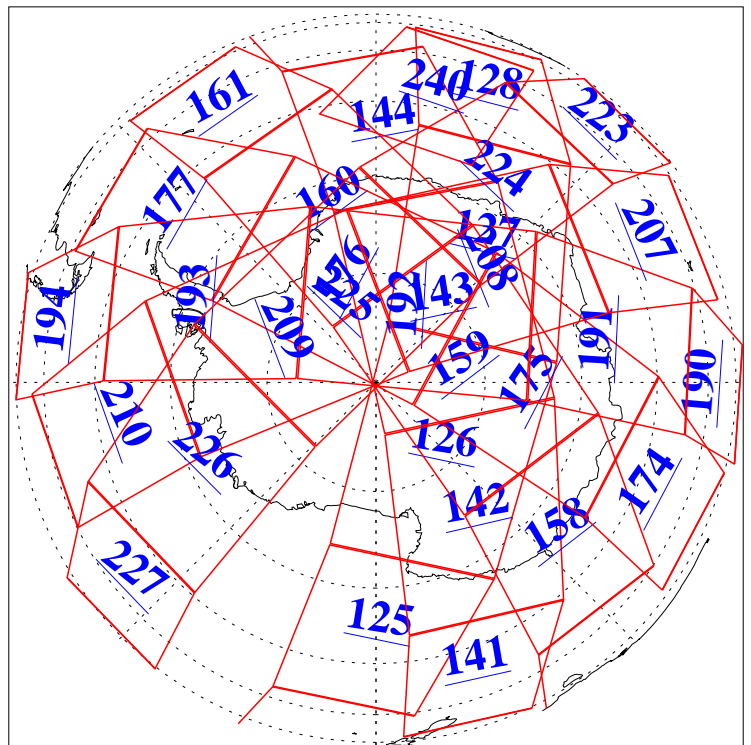

L1B Availability
AMSU Granules: 240
HSB Granules: 0
AIRS Granules: 240

26 Jun 2004
DoY 178
Aqua Day 784

Ascending Granules

Descending Granules

Legend: AMSU Available, HSB Available, AIRS Available

L1B Availability
 AMSU Granules: 240
 HSB Granules: 0
 AIRS Granules: 240

26 Jun 2004
 DoY 178
 Aqua Day 784

Northern Hemisphere Granules

Southern Hemisphere Granules

Legend: AMSU Available, HSB Available, AIRS Available