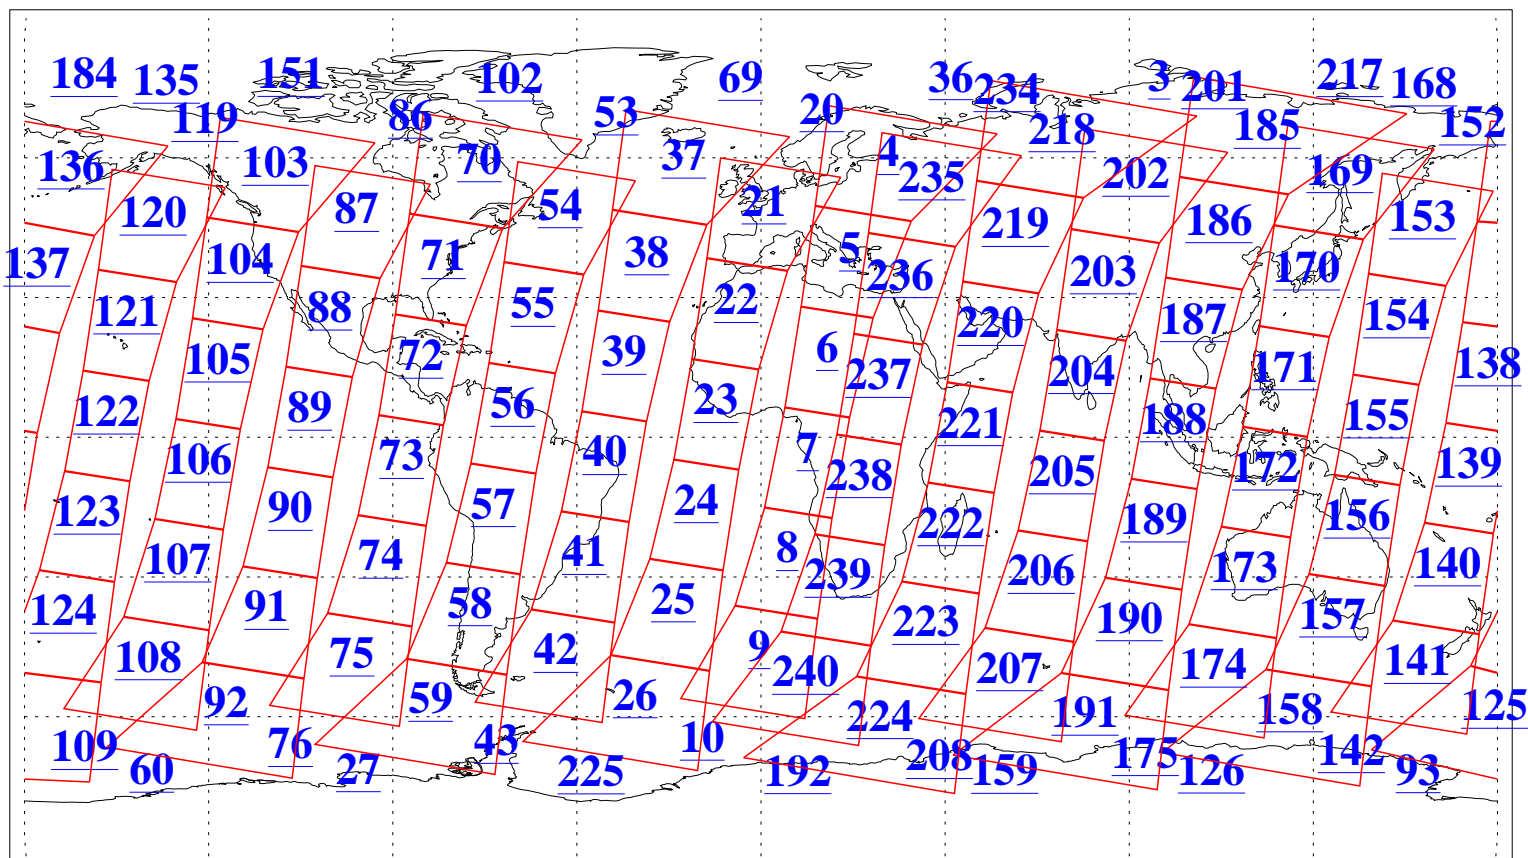

L1B Availability
AMSU Granules: 240
HSB Granules: 0
AIRS Granules: 240

26 Jun 2004
DoY 178
Aqua Day 784

Ascending Granules

Descending Granules

Legend: AMSU Available, HSB Available, AIRS Available

L1B Availability
 AMSU Granules: 240
 HSB Granules: 0
 AIRS Granules: 240

26 Jun 2004
 DoY 178
 Aqua Day 784

Northern Hemisphere Granules

Southern Hemisphere Granules

Legend: AMSU Available, HSB Available, AIRS Available