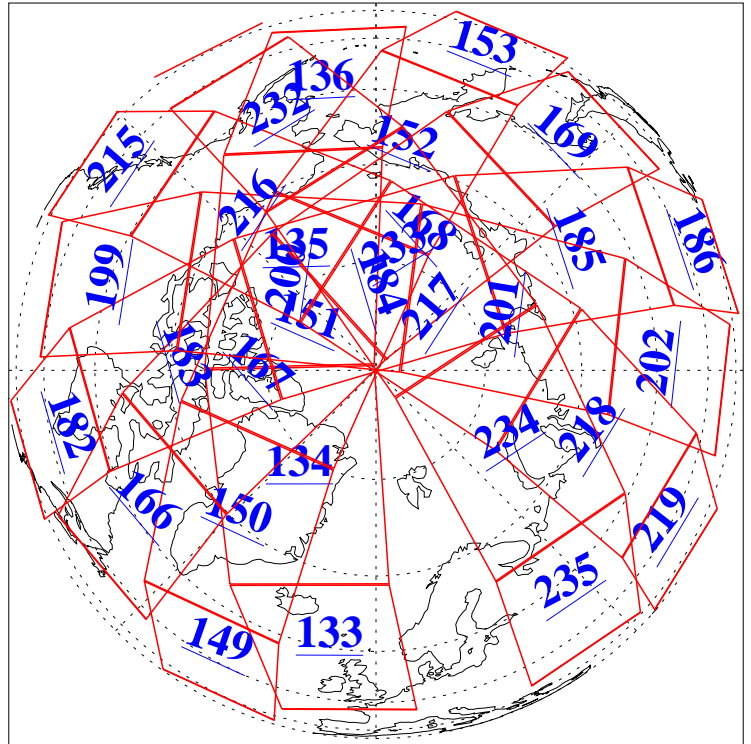

L1B Availability
AMSU Granules: 240
HSB Granules: 0
AIRS Granules: 240

26 Jun 2004
DoY 178
Aqua Day 784

Ascending Granules

Descending Granules

Legend: AMSU Available, HSB Available, AIRS Available

L1B Availability
 AMSU Granules: 240
 HSB Granules: 0
 AIRS Granules: 240

26 Jun 2004
 DoY 178
 Aqua Day 784

Northern Hemisphere Granules

Southern Hemisphere Granules

Legend: AMSU Available, HSB Available, AIRS Available