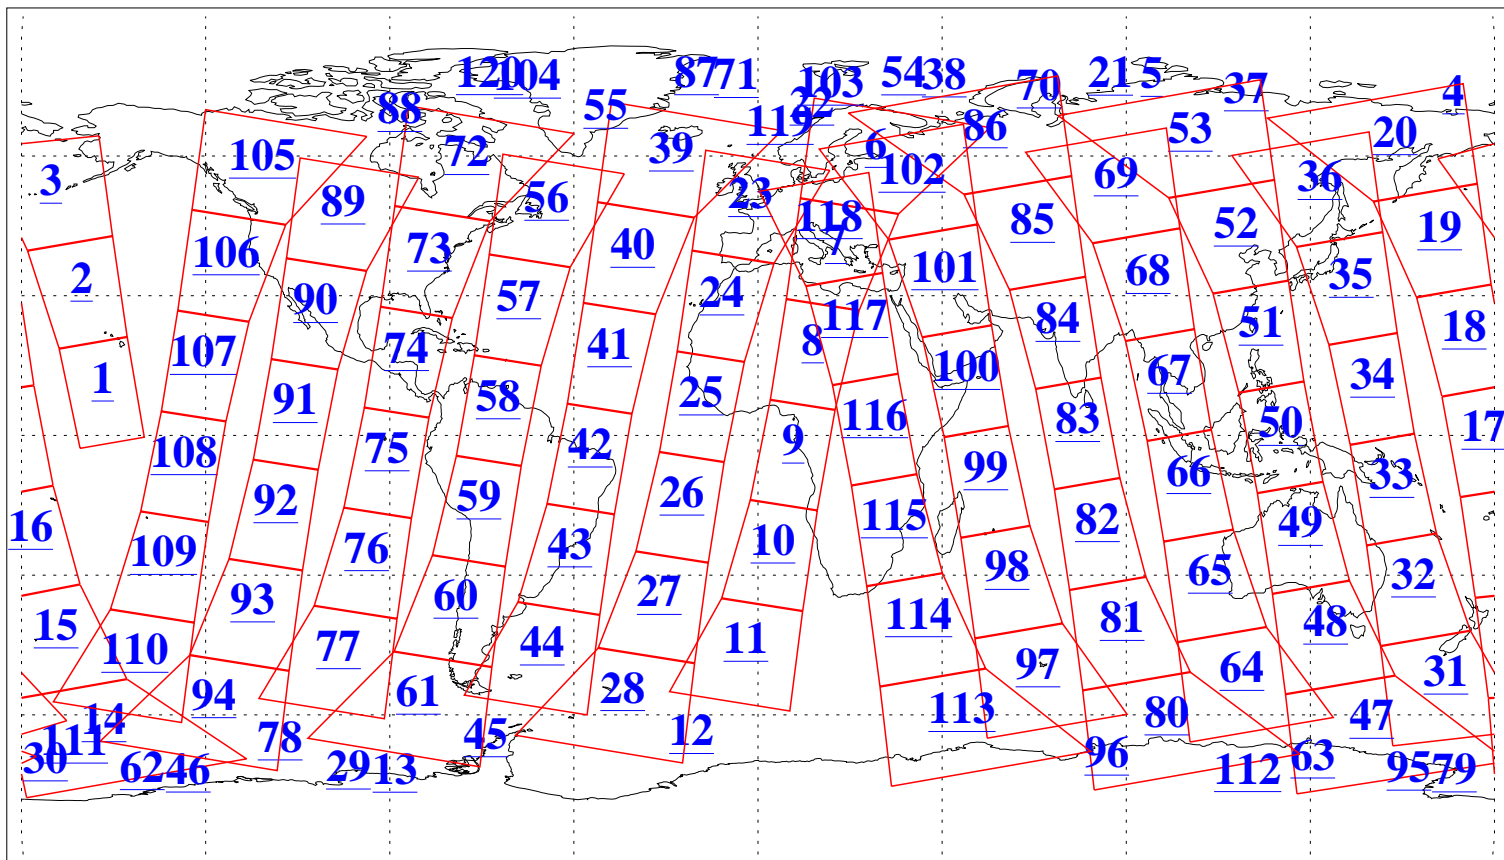

L1B Availability
AMSU Granules: 240
HSB Granules: 0
AIRS Granules: 240

24 Jun 2004
DoY 176
Aqua Day 782
Granules: 1 to 120

Granules: 121 to 240

Legend: AMSU Available, HSB Available, AIRS Available

L1B Availability
AMSU Granules: 240
HSB Granules: 0
AIRS Granules: 240

24 Jun 2004
DoY 176
Aqua Day 782

Ascending Granules

Descending Granules

Legend: AMSU Available, HSB Available, AIRS Available

L1B Availability
 AMSU Granules: 240
 HSB Granules: 0
 AIRS Granules: 240

24 Jun 2004
 DoY 176
 Aqua Day 782

Northern Hemisphere Granules

Southern Hemisphere Granules

Legend: AMSU Available, HSB Available, AIRS Available