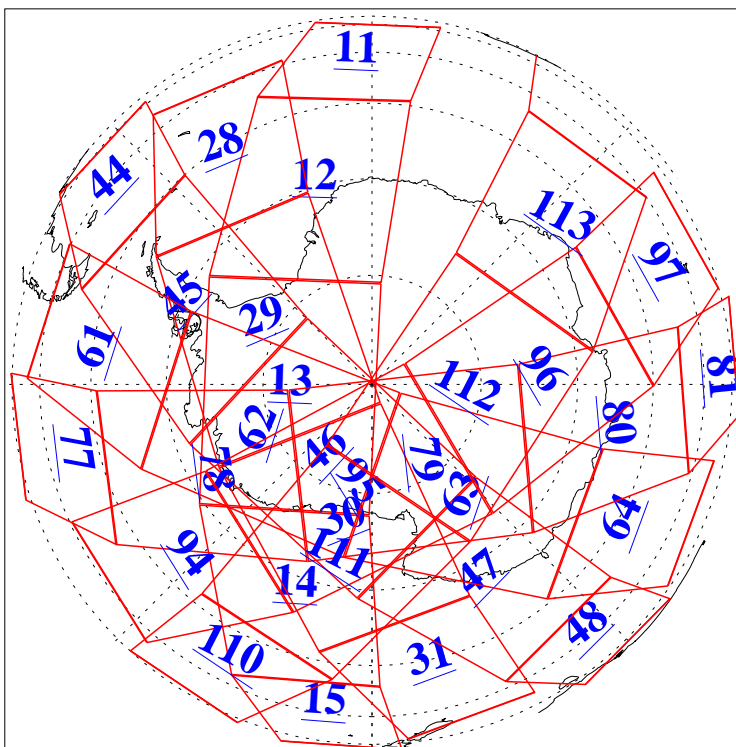

L1B Availability
AMSU Granules: 240
HSB Granules: 0
AIRS Granules: 240

24 Jun 2004
DoY 176
Aqua Day 782
Granules: 1 to 120

Granules: 121 to 240

Legend: AMSU Available, HSB Available, AIRS Available

L1B Availability
AMSU Granules: 240
HSB Granules: 0
AIRS Granules: 240

24 Jun 2004
DoY 176
Aqua Day 782

Ascending Granules

Descending Granules

Legend: AMSU Available, HSB Available, AIRS Available

L1B Availability
 AMSU Granules: 240
 HSB Granules: 0
 AIRS Granules: 240

24 Jun 2004
 DoY 176
 Aqua Day 782

Northern Hemisphere Granules

Southern Hemisphere Granules

Legend: AMSU Available, HSB Available, AIRS Available