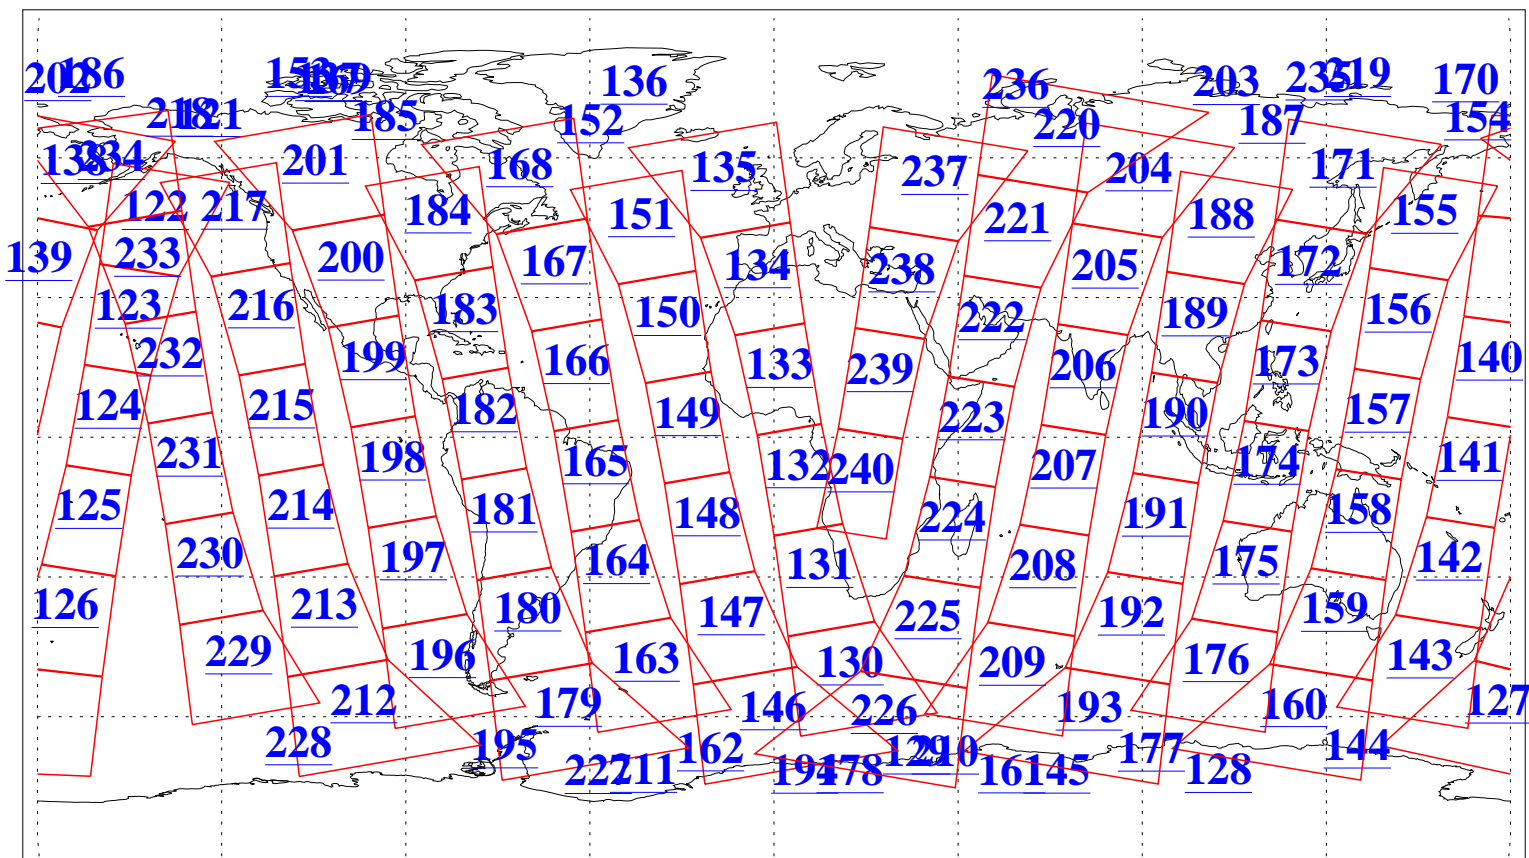

L1B Availability
AMSU Granules: 240
HSB Granules: 0
AIRS Granules: 240

24 Jun 2004
DoY 176
Aqua Day 782
Granules: 1 to 120

Granules: 121 to 240

Legend: AMSU Available, HSB Available, AIRS Available

L1B Availability
AMSU Granules: 240
HSB Granules: 0
AIRS Granules: 240

24 Jun 2004
DoY 176
Aqua Day 782

Ascending Granules

Descending Granules

Legend: AMSU Available, HSB Available, AIRS Available

L1B Availability
 AMSU Granules: 240
 HSB Granules: 0
 AIRS Granules: 240

24 Jun 2004
 DoY 176
 Aqua Day 782