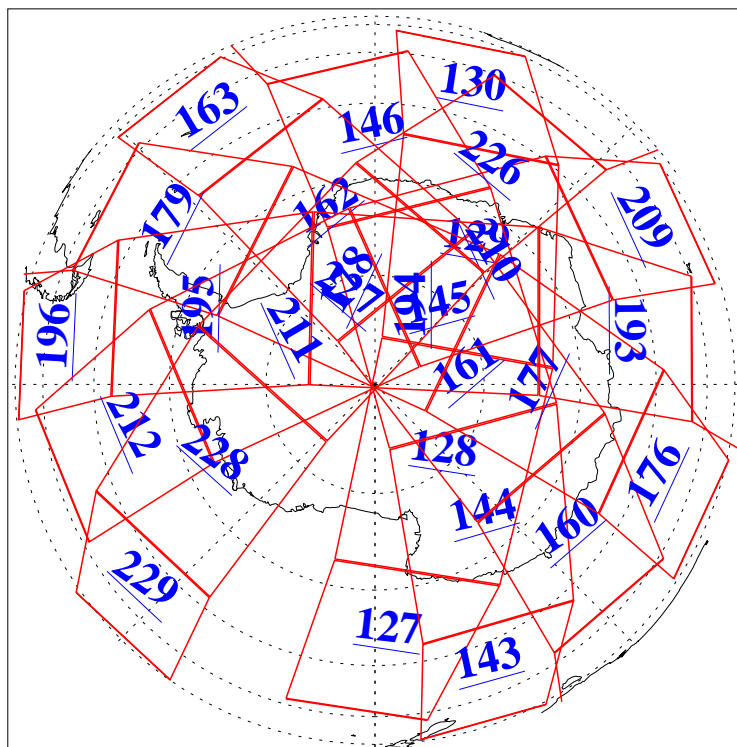

L1B Availability
AMSU Granules: 240
HSB Granules: 0
AIRS Granules: 240

24 Jun 2004
DoY 176
Aqua Day 782
Granules: 1 to 120

Granules: 121 to 240

Legend: AMSU Available, HSB Available, AIRS Available

L1B Availability
AMSU Granules: 240
HSB Granules: 0
AIRS Granules: 240

24 Jun 2004
DoY 176
Aqua Day 782

Ascending Granules

Descending Granules

Legend: AMSU Available, HSB Available, AIRS Available

L1B Availability
 AMSU Granules: 240
 HSB Granules: 0
 AIRS Granules: 240

24 Jun 2004
 DoY 176
 Aqua Day 782

Northern Hemisphere Granules

Southern Hemisphere Granules

Legend: AMSU Available, HSB Available, AIRS Available