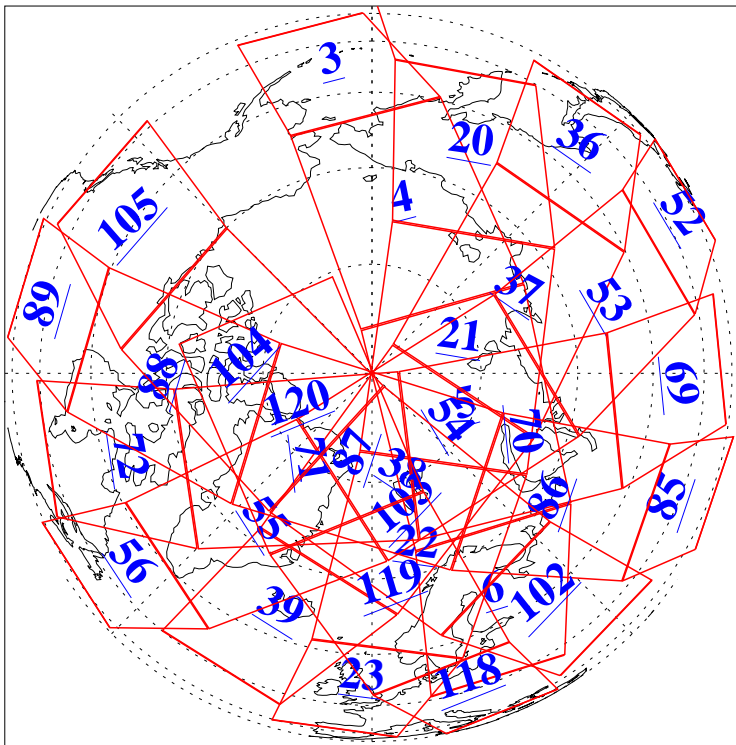

L1B Availability
AMSU Granules: 240
HSB Granules: 0
AIRS Granules: 240

24 Jun 2004
DoY 176
Aqua Day 782
Granules: 1 to 120

Granules: 121 to 240

Legend: AMSU Available, HSB Available, AIRS Available

L1B Availability
AMSU Granules: 240
HSB Granules: 0
AIRS Granules: 240

24 Jun 2004
DoY 176
Aqua Day 782

Ascending Granules

Descending Granules

Legend: AMSU Available, HSB Available, AIRS Available

L1B Availability
 AMSU Granules: 240
 HSB Granules: 0
 AIRS Granules: 240

24 Jun 2004
 DoY 176
 Aqua Day 782

Northern Hemisphere Granules

Southern Hemisphere Granules

Legend: AMSU Available, HSB Available, AIRS Available