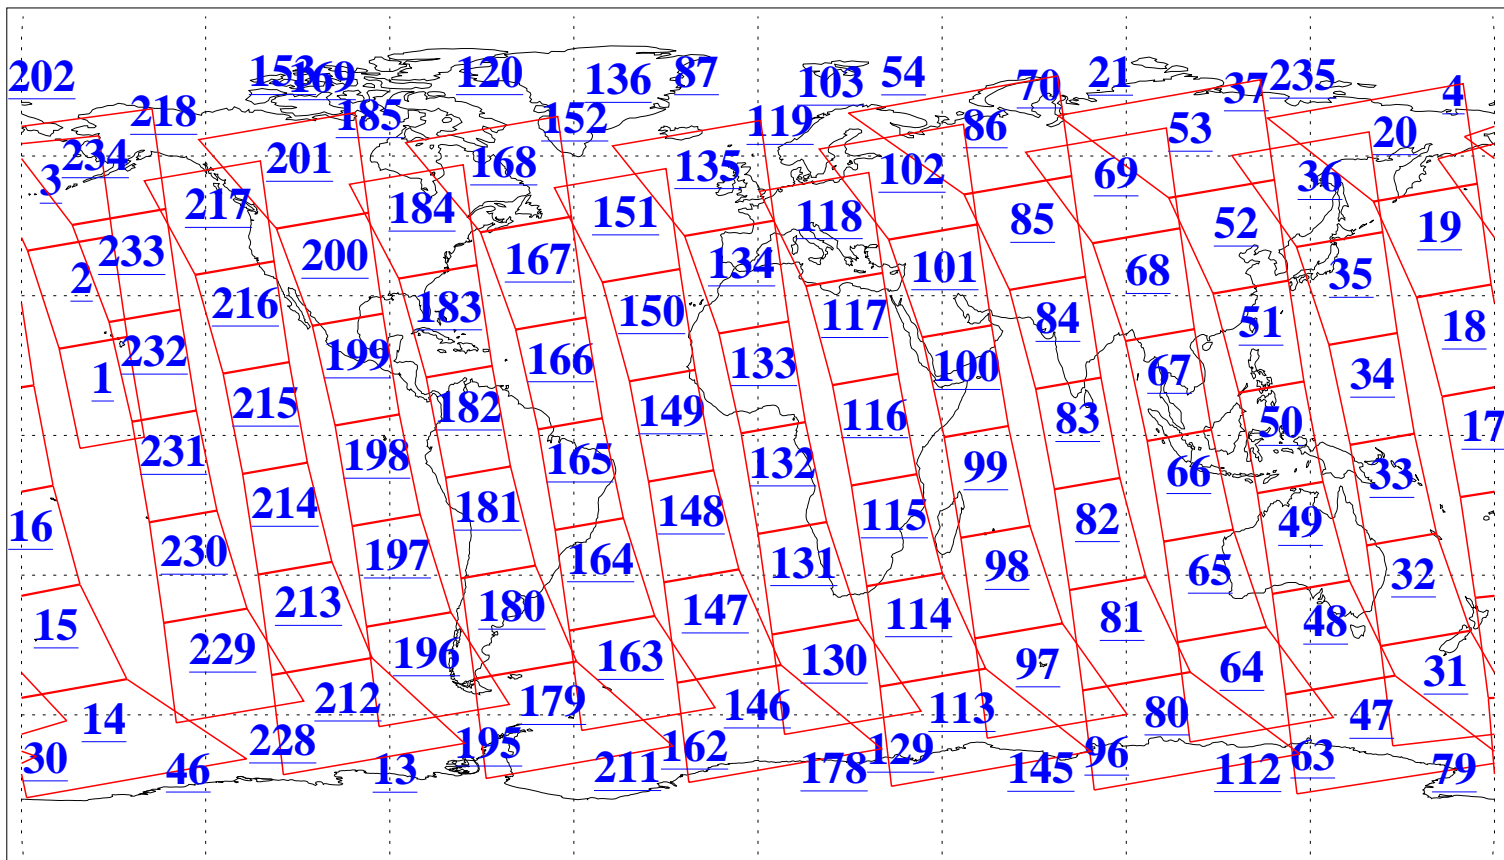

L1B Availability
AMSU Granules: 240
HSB Granules: 0
AIRS Granules: 240

24 Jun 2004
DoY 176
Aqua Day 782
Granules: 1 to 120

Granules: 121 to 240

Legend: AMSU Available, HSB Available, AIRS Available

L1B Availability
AMSU Granules: 240
HSB Granules: 0
AIRS Granules: 240

24 Jun 2004
DoY 176
Aqua Day 782

Ascending Granules

Descending Granules

Legend: AMSU Available, HSB Available, AIRS Available

L1B Availability
 AMSU Granules: 240
 HSB Granules: 0
 AIRS Granules: 240

24 Jun 2004
 DoY 176
 Aqua Day 782

Northern Hemisphere Granules

Southern Hemisphere Granules

Legend: AMSU Available, HSB Available, AIRS Available