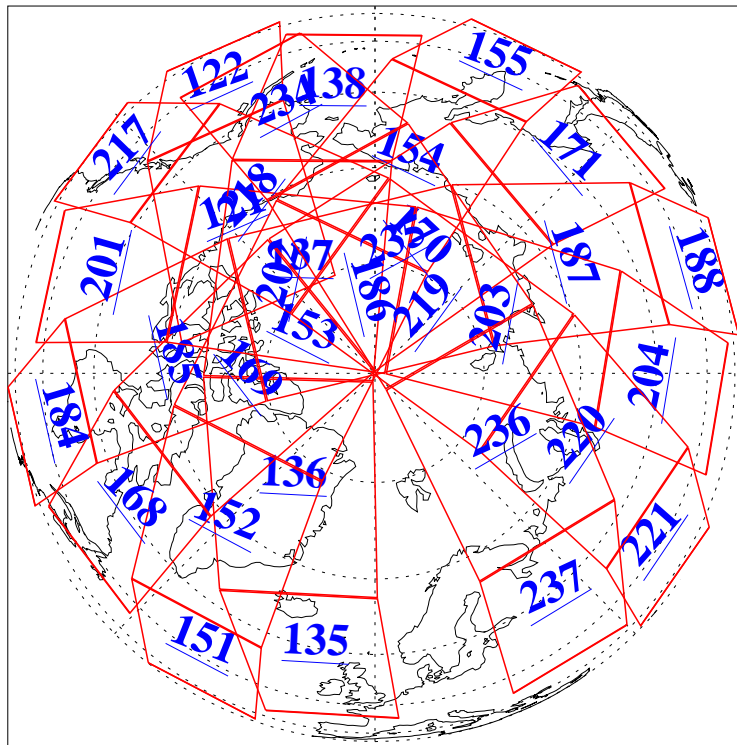

L1B Availability
AMSU Granules: 240
HSB Granules: 0
AIRS Granules: 240

24 Jun 2004
DoY 176
Aqua Day 782
Granules: 1 to 120

Granules: 121 to 240

Legend: AMSU Available, HSB Available, AIRS Available

L1B Availability
AMSU Granules: 240
HSB Granules: 0
AIRS Granules: 240

24 Jun 2004
DoY 176
Aqua Day 782

Ascending Granules

Descending Granules

Legend: AMSU Available, HSB Available, AIRS Available

L1B Availability
 AMSU Granules: 240
 HSB Granules: 0
 AIRS Granules: 240

24 Jun 2004
 DoY 176
 Aqua Day 782

Northern Hemisphere Granules

Southern Hemisphere Granules

Legend: AMSU Available, HSB Available, AIRS Available