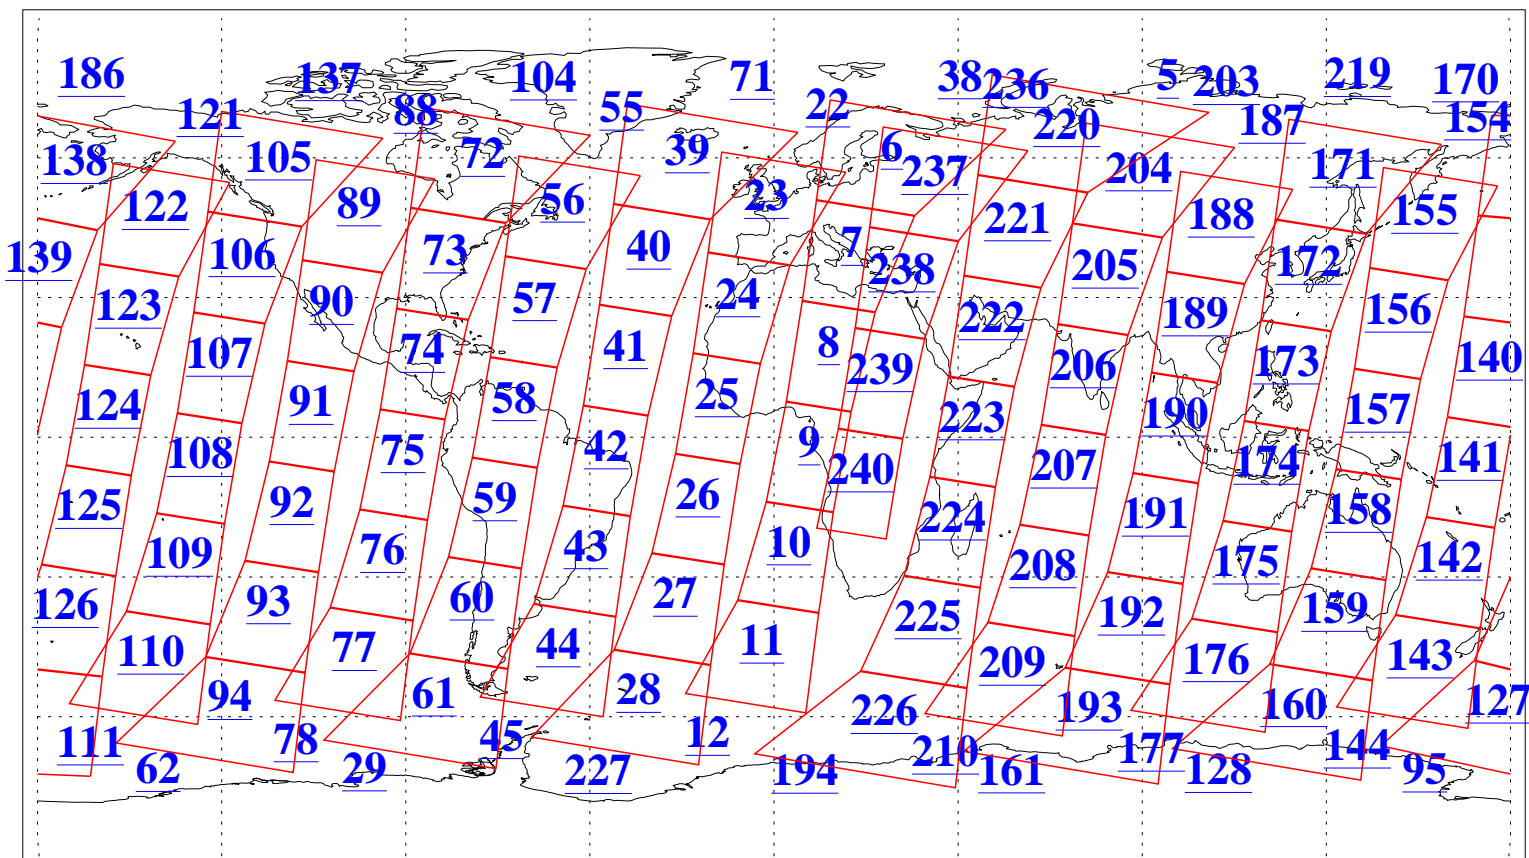

L1B Availability
AMSU Granules: 240
HSB Granules: 0
AIRS Granules: 240

24 Jun 2004
DoY 176
Aqua Day 782
Granules: 1 to 120

Granules: 121 to 240

Legend: AMSU Available, HSB Available, AIRS Available

L1B Availability
AMSU Granules: 240
HSB Granules: 0
AIRS Granules: 240

24 Jun 2004
DoY 176
Aqua Day 782

Ascending Granules

Descending Granules

Legend: AMSU Available, HSB Available, AIRS Available

L1B Availability
 AMSU Granules: 240
 HSB Granules: 0
 AIRS Granules: 240

24 Jun 2004
 DoY 176
 Aqua Day 782

Northern Hemisphere Granules

Southern Hemisphere Granules

Legend: AMSU Available, HSB Available, AIRS Available