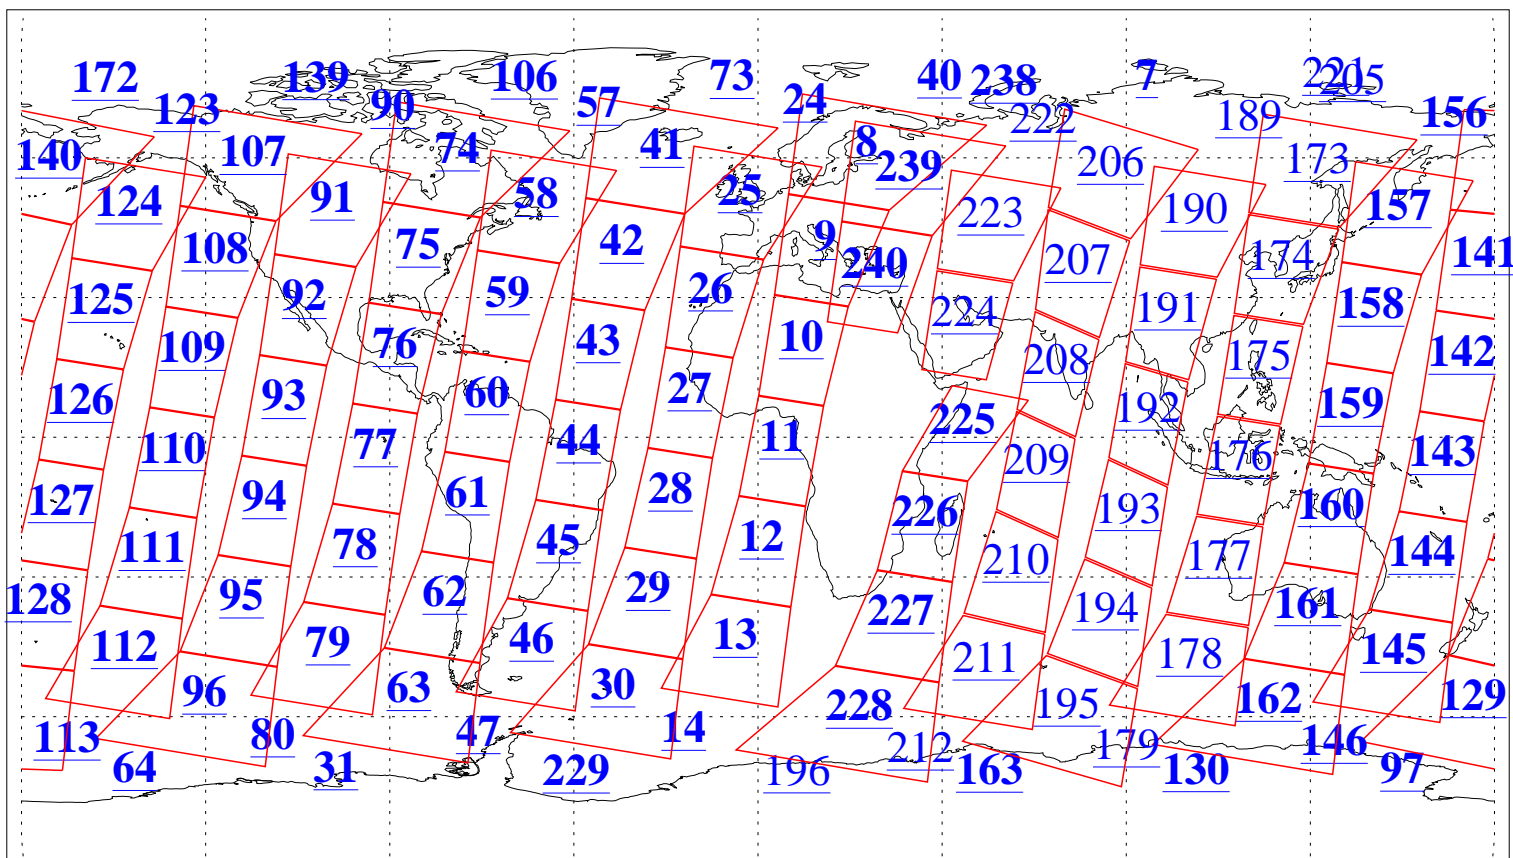

L1B Availability
AMSU Granules: 240
HSB Granules: 0
AIRS Granules: 188

22 Jun 2004
DoY 174
Aqua Day 780
Granules: 1 to 120

Granules: 121 to 240

Legend: AMSU Available, HSB Available, AIRS Available

L1B Availability
AMSU Granules: 240
HSB Granules: 0
AIRS Granules: 188

22 Jun 2004
DoY 174
Aqua Day 780

Ascending Granules

Descending Granules

Legend: AMSU Available, HSB Available, AIRS Available

L1B Availability
 AMSU Granules: 240
 HSB Granules: 0
 AIRS Granules: 188

22 Jun 2004
 DoY 174
 Aqua Day 780

Northern Hemisphere Granules

Southern Hemisphere Granules

Legend: AMSU Available, HSB Available, AIRS Available