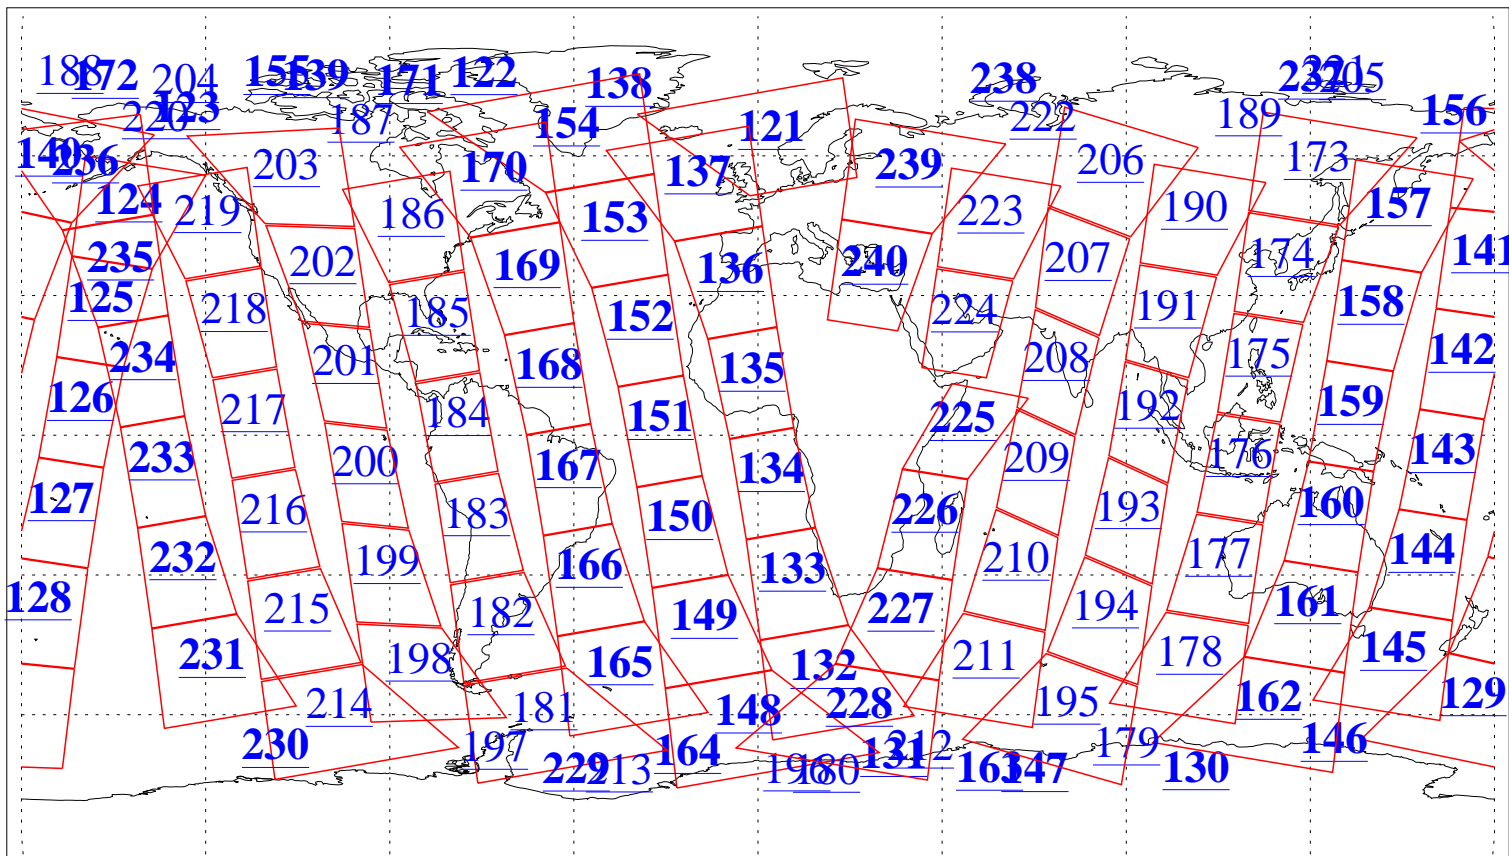

L1B Availability
AMSU Granules: 240
HSB Granules: 0
AIRS Granules: 188

22 Jun 2004
DoY 174
Aqua Day 780
Granules: 1 to 120

Granules: 121 to 240

Legend: AMSU Available, HSB Available, AIRS Available

L1B Availability
AMSU Granules: 240
HSB Granules: 0
AIRS Granules: 188

22 Jun 2004
DoY 174
Aqua Day 780

Ascending Granules

Descending Granules

Legend: AMSU Available, HSB Available, AIRS Available

L1B Availability
 AMSU Granules: 240
 HSB Granules: 0
 AIRS Granules: 188

22 Jun 2004
 DoY 174
 Aqua Day 780

Northern Hemisphere Granules

Southern Hemisphere Granules

Legend: AMSU Available, HSB Available, AIRS Available