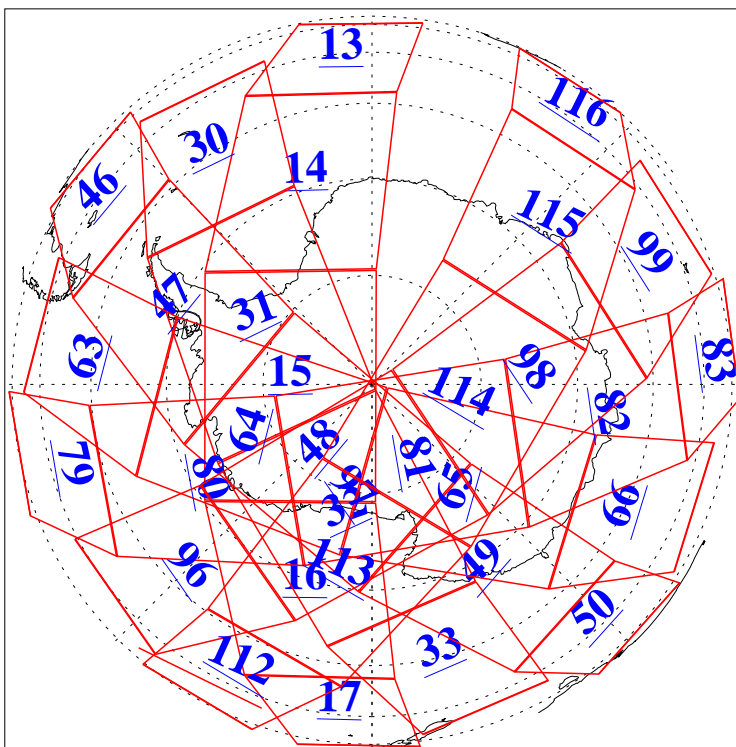

L1B Availability
AMSU Granules: 240
HSB Granules: 0
AIRS Granules: 188

22 Jun 2004
DoY 174
Aqua Day 780
Granules: 1 to 120

Granules: 121 to 240

Legend: AMSU Available, HSB Available, AIRS Available

L1B Availability
AMSU Granules: 240
HSB Granules: 0
AIRS Granules: 188

22 Jun 2004
DoY 174
Aqua Day 780

Ascending Granules

Descending Granules

Legend: AMSU Available, HSB Available, AIRS Available

L1B Availability
 AMSU Granules: 240
 HSB Granules: 0
 AIRS Granules: 188

22 Jun 2004
 DoY 174
 Aqua Day 780

Northern Hemisphere Granules

Southern Hemisphere Granules

Legend: AMSU Available, HSB Available, AIRS Available