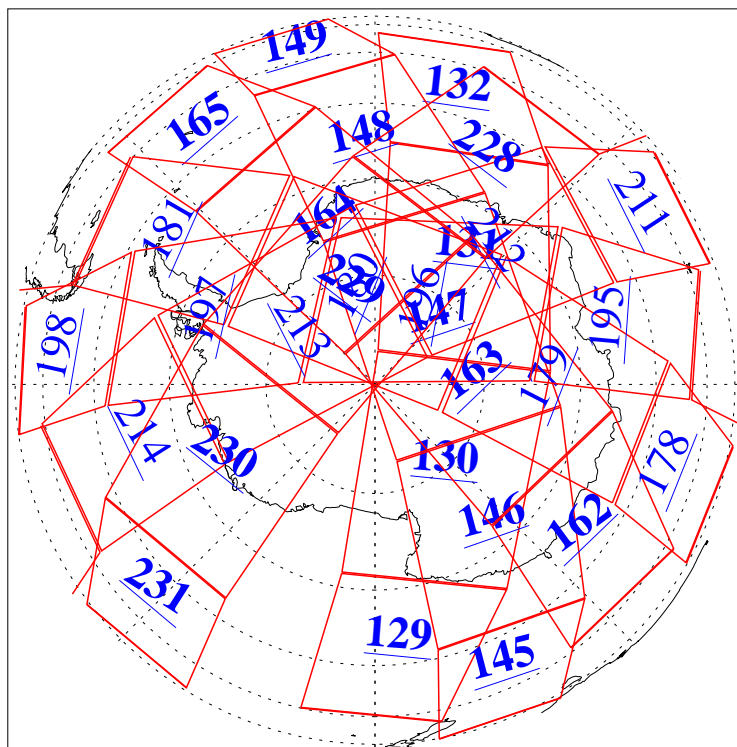

L1B Availability
AMSU Granules: 240
HSB Granules: 0
AIRS Granules: 188

22 Jun 2004
DoY 174
Aqua Day 780
Granules: 1 to 120

Granules: 121 to 240

Legend: AMSU Available, HSB Available, AIRS Available

L1B Availability
AMSU Granules: 240
HSB Granules: 0
AIRS Granules: 188

22 Jun 2004
DoY 174
Aqua Day 780

Ascending Granules

Descending Granules

Legend: AMSU Available, HSB Available, AIRS Available

L1B Availability
 AMSU Granules: 240
 HSB Granules: 0
 AIRS Granules: 188

22 Jun 2004
 DoY 174
 Aqua Day 780

Northern Hemisphere Granules

Southern Hemisphere Granules

Legend: AMSU Available, HSB Available, AIRS Available