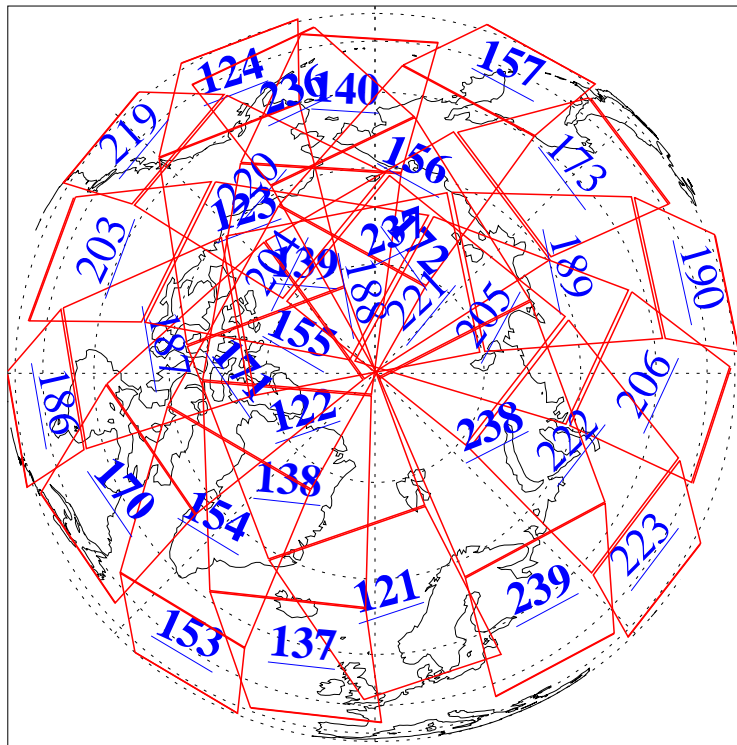

L1B Availability
AMSU Granules: 240
HSB Granules: 0
AIRS Granules: 188

22 Jun 2004
DoY 174
Aqua Day 780
Granules: 1 to 120

Granules: 121 to 240

Legend: AMSU Available, HSB Available, AIRS Available

L1B Availability
AMSU Granules: 240
HSB Granules: 0
AIRS Granules: 188

22 Jun 2004
DoY 174
Aqua Day 780

Ascending Granules

Descending Granules

Legend: AMSU Available, HSB Available, AIRS Available

L1B Availability
 AMSU Granules: 240
 HSB Granules: 0
 AIRS Granules: 188

22 Jun 2004
 DoY 174
 Aqua Day 780

Northern Hemisphere Granules

Southern Hemisphere Granules

Legend: AMSU Available, HSB Available, AIRS Available