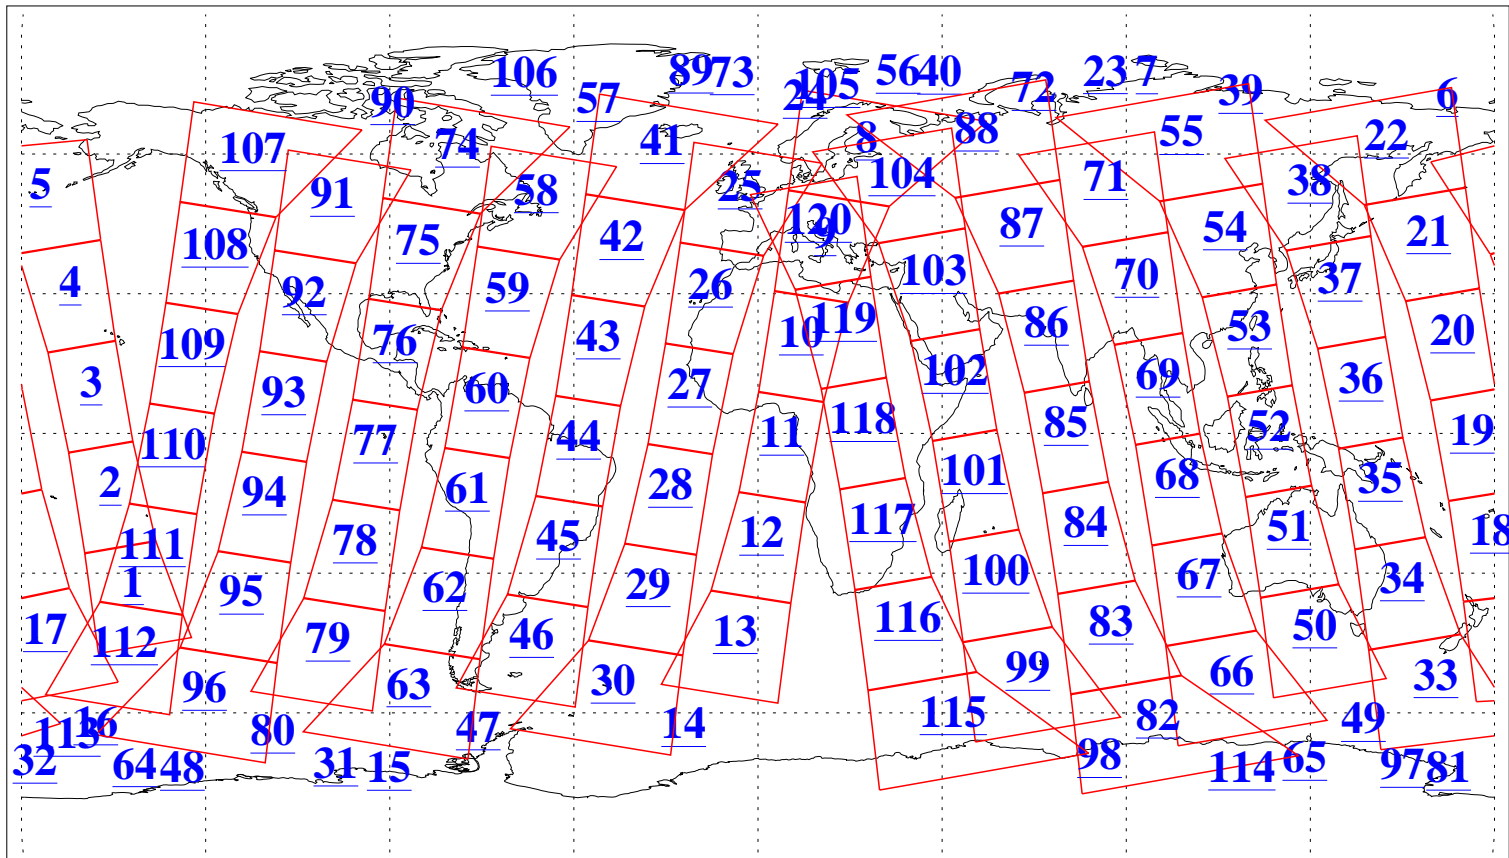

L1B Availability
AMSU Granules: 240
HSB Granules: 0
AIRS Granules: 188

22 Jun 2004
DoY 174
Aqua Day 780
Granules: 1 to 120

Granules: 121 to 240

Legend: AMSU Available, HSB Available, AIRS Available

L1B Availability
AMSU Granules: 240
HSB Granules: 0
AIRS Granules: 188

22 Jun 2004
DoY 174
Aqua Day 780

Ascending Granules

Descending Granules

Legend: AMSU Available, HSB Available, AIRS Available

L1B Availability
 AMSU Granules: 240
 HSB Granules: 0
 AIRS Granules: 188

22 Jun 2004
 DoY 174
 Aqua Day 780

Northern Hemisphere Granules

Southern Hemisphere Granules

Legend: AMSU Available, HSB Available, AIRS Available