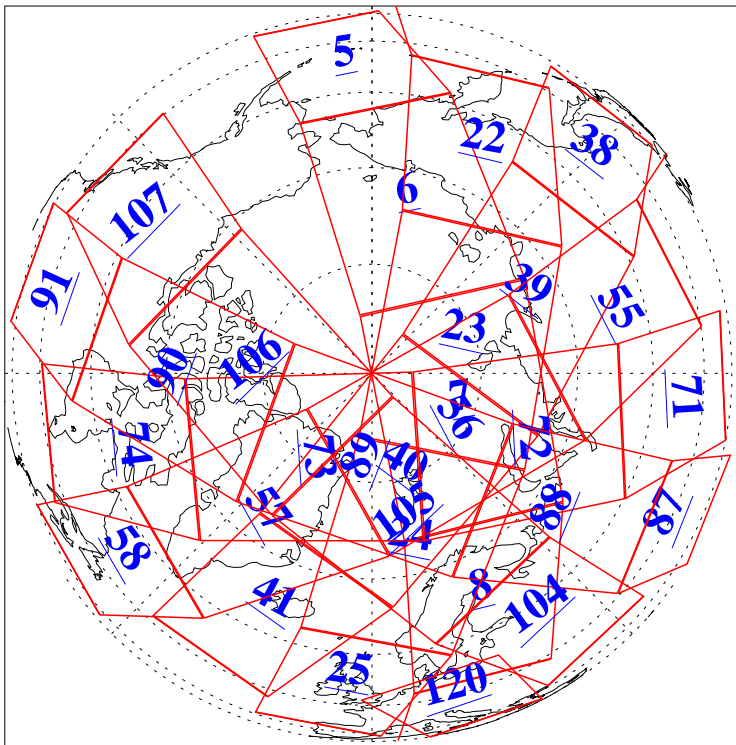

L1B Availability
AMSU Granules: 240
HSB Granules: 0
AIRS Granules: 188

22 Jun 2004
DoY 174
Aqua Day 780
Granules: 1 to 120

Granules: 121 to 240

Legend: AMSU Available, HSB Available, AIRS Available

L1B Availability
AMSU Granules: 240
HSB Granules: 0
AIRS Granules: 188

22 Jun 2004
DoY 174
Aqua Day 780

Ascending Granules

Descending Granules

Legend: AMSU Available, HSB Available, AIRS Available

L1B Availability
 AMSU Granules: 240
 HSB Granules: 0
 AIRS Granules: 188

22 Jun 2004
 DoY 174
 Aqua Day 780

Northern Hemisphere Granules

Southern Hemisphere Granules

Legend: AMSU Available, HSB Available, AIRS Available