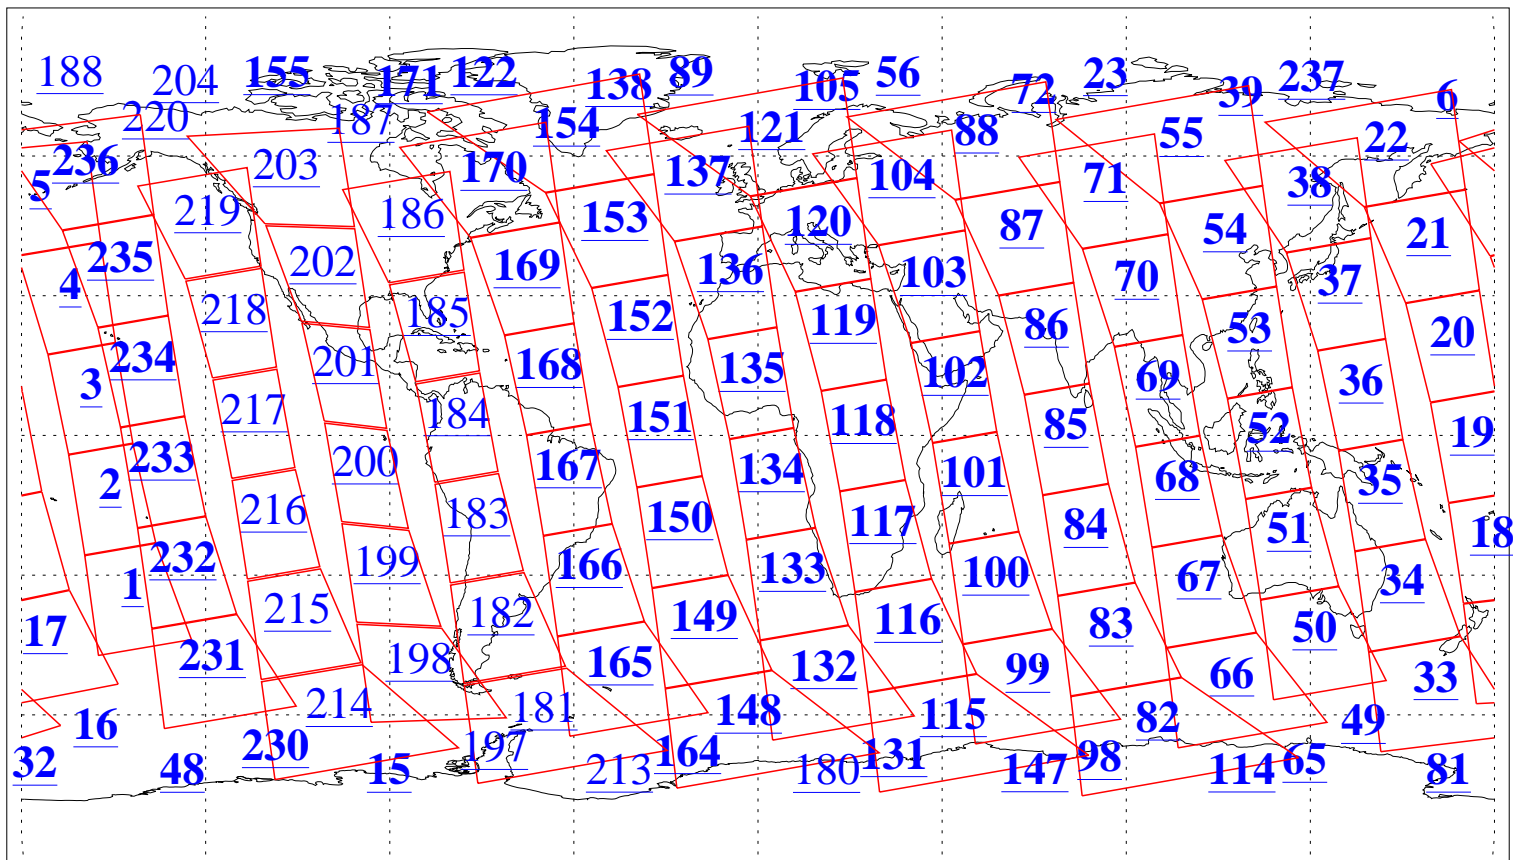

L1B Availability
AMSU Granules: 240
HSB Granules: 0
AIRS Granules: 188

22 Jun 2004
DoY 174
Aqua Day 780
Granules: 1 to 120

Granules: 121 to 240

Legend: AMSU Available, HSB Available, AIRS Available

L1B Availability
AMSU Granules: 240
HSB Granules: 0
AIRS Granules: 188

22 Jun 2004
DoY 174
Aqua Day 780

Ascending Granules

Descending Granules

Legend: AMSU Available, HSB Available, AIRS Available

L1B Availability
 AMSU Granules: 240
 HSB Granules: 0
 AIRS Granules: 188

22 Jun 2004
 DoY 174
 Aqua Day 780

Northern Hemisphere Granules

Southern Hemisphere Granules

Legend: AMSU Available, HSB Available, AIRS Available