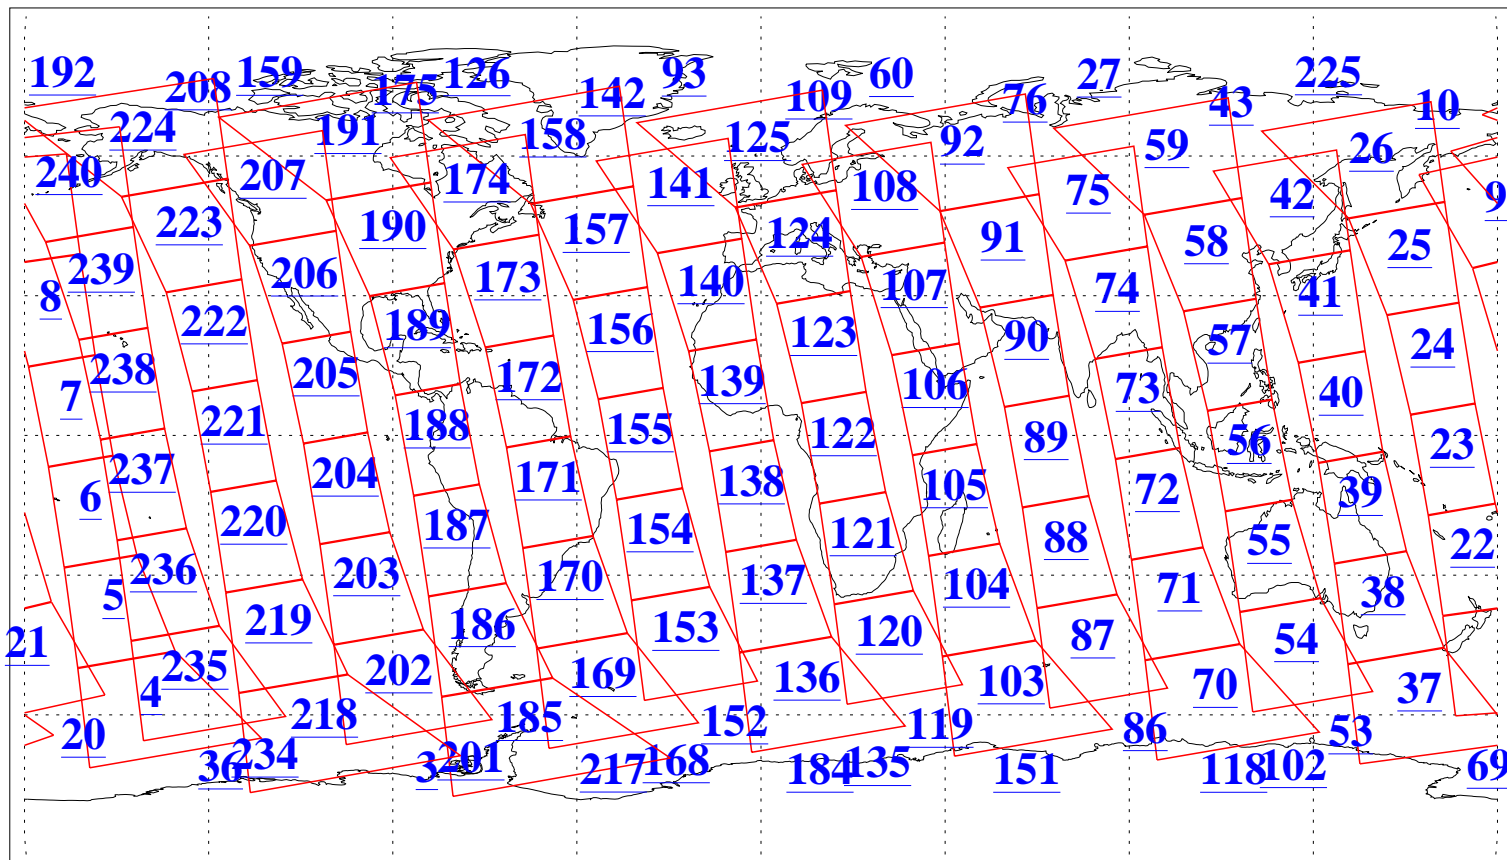

L1B Availability  
AMSU Granules: 240  
HSB Granules: 0  
AIRS Granules: 240

18 Jun 2004  
DoY 170  
Aqua Day 776  
Granules: 1 to 120

Granules: 121 to 240

Legend: AMSU Available, HSB Available, AIRS Available

L1B Availability  
AMSU Granules: 240  
HSB Granules: 0  
AIRS Granules: 240

18 Jun 2004  
DoY 170  
Aqua Day 776

Ascending Granules

Descending Granules

Legend: AMSU Available, HSB Available, AIRS Available

L1B Availability  
 AMSU Granules: 240  
 HSB Granules: 0  
 AIRS Granules: 240

18 Jun 2004  
 DoY 170  
 Aqua Day 776

Northern Hemisphere Granules

Southern Hemisphere Granules

Legend: AMSU Available, HSB Available, AIRS Available