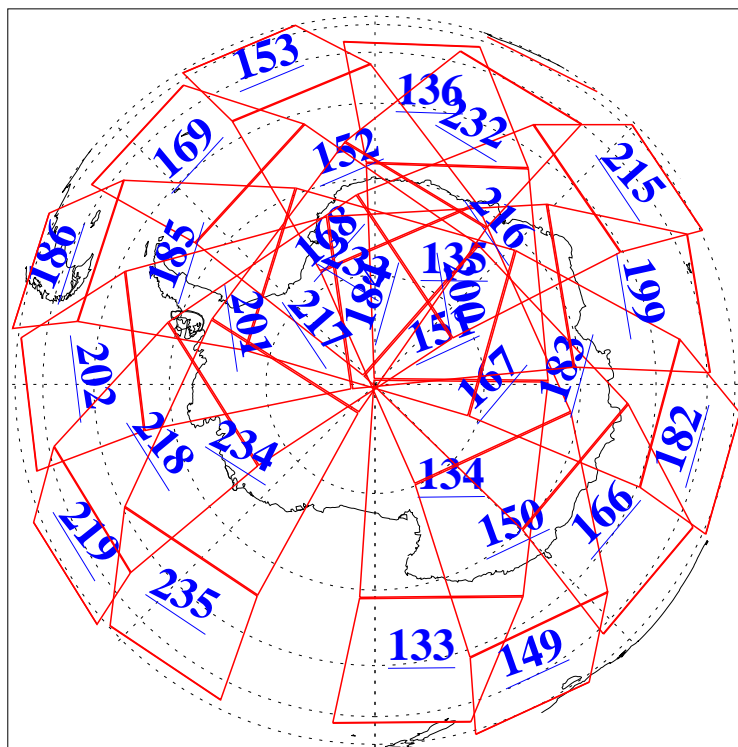

L1B Availability  
AMSU Granules: 240  
HSB Granules: 0  
AIRS Granules: 240

18 Jun 2004  
DoY 170  
Aqua Day 776  
Granules: 1 to 120

Granules: 121 to 240

Legend: AMSU Available, HSB Available, AIRS Available

L1B Availability  
AMSU Granules: 240  
HSB Granules: 0  
AIRS Granules: 240

18 Jun 2004  
DoY 170  
Aqua Day 776

Ascending Granules

Descending Granules

Legend: AMSU Available, HSB Available, AIRS Available

L1B Availability  
 AMSU Granules: 240  
 HSB Granules: 0  
 AIRS Granules: 240

18 Jun 2004  
 DoY 170  
 Aqua Day 776

Northern Hemisphere Granules

Southern Hemisphere Granules

Legend: AMSU Available, HSB Available, AIRS Available