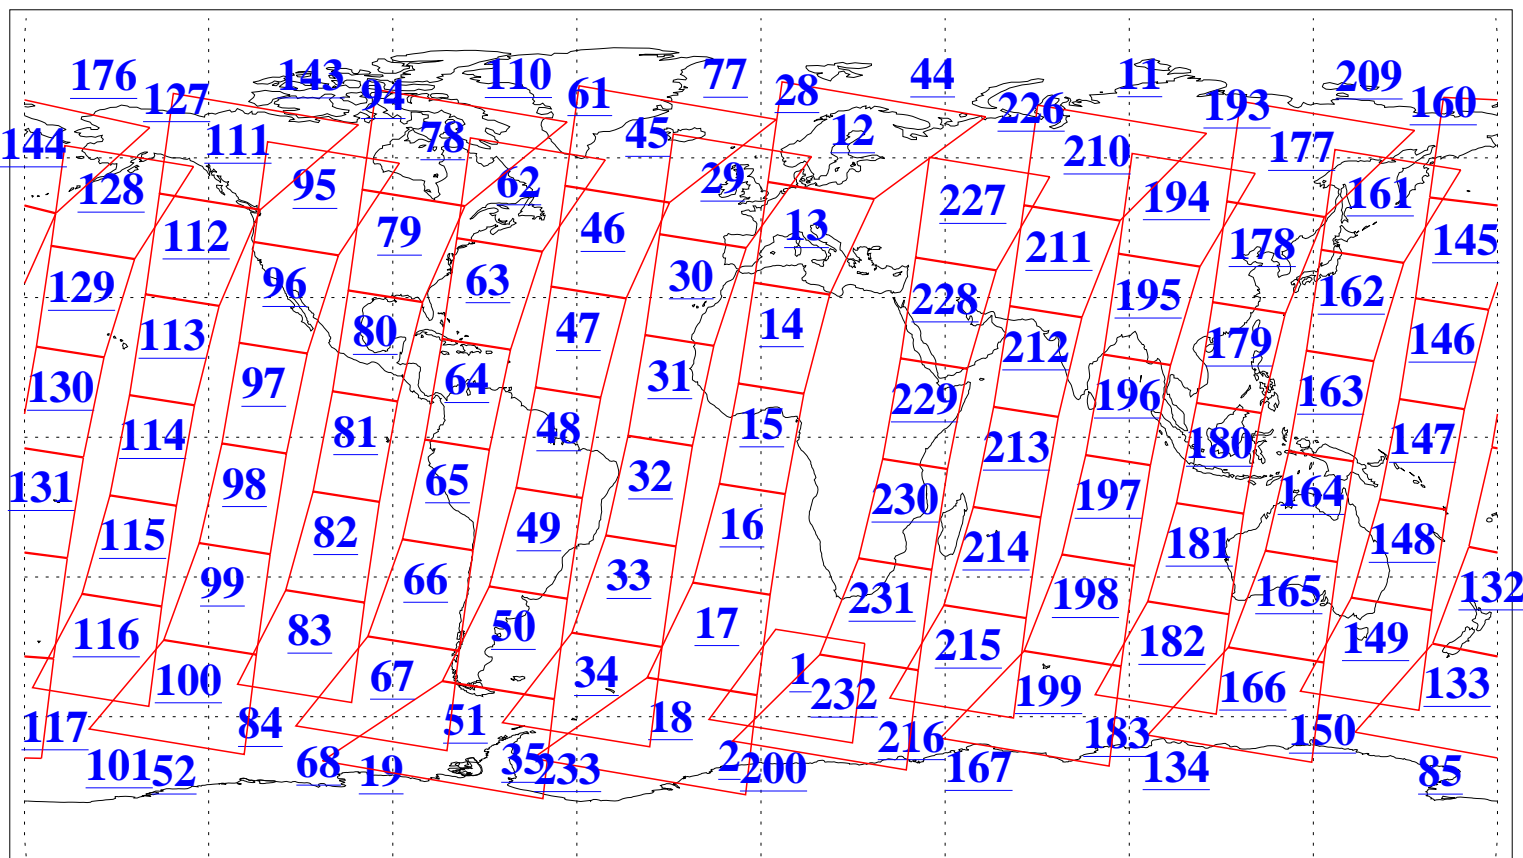

L1B Availability  
AMSU Granules: 240  
HSB Granules: 0  
AIRS Granules: 240

18 Jun 2004  
DoY 170  
Aqua Day 776  
Granules: 1 to 120

Granules: 121 to 240

Legend: AMSU Available, HSB Available, AIRS Available

L1B Availability  
AMSU Granules: 240  
HSB Granules: 0  
AIRS Granules: 240

18 Jun 2004  
DoY 170  
Aqua Day 776

Ascending Granules

Descending Granules

Legend: AMSU Available, HSB Available, AIRS Available

L1B Availability  
 AMSU Granules: 240  
 HSB Granules: 0  
 AIRS Granules: 240

18 Jun 2004  
 DoY 170  
 Aqua Day 776

Northern Hemisphere Granules

Southern Hemisphere Granules

Legend: AMSU Available, HSB Available, AIRS Available