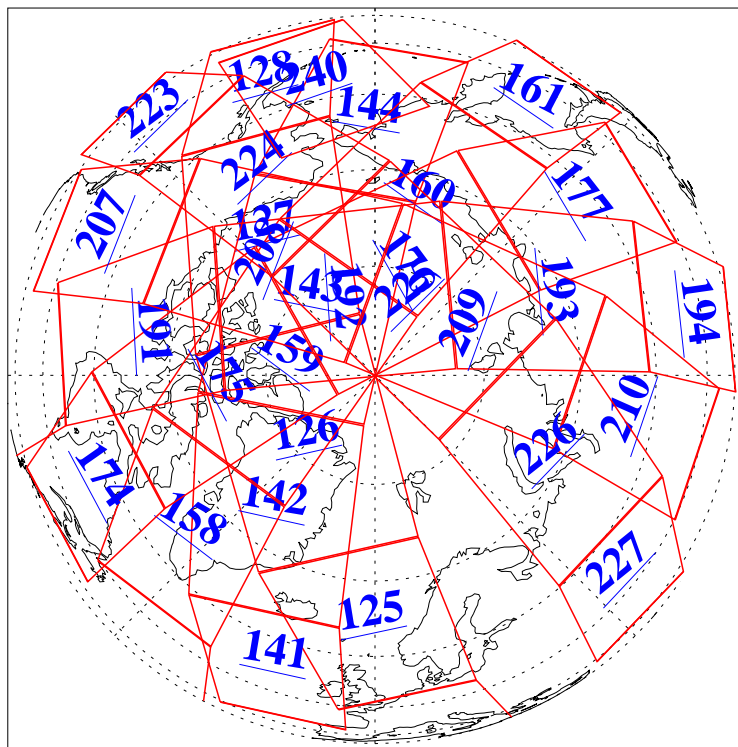

L1B Availability  
AMSU Granules: 240  
HSB Granules: 0  
AIRS Granules: 240

18 Jun 2004  
DoY 170  
Aqua Day 776  
Granules: 1 to 120

Granules: 121 to 240

Legend: AMSU Available, HSB Available, AIRS Available

L1B Availability  
AMSU Granules: 240  
HSB Granules: 0  
AIRS Granules: 240

18 Jun 2004  
DoY 170  
Aqua Day 776

Ascending Granules

Descending Granules

Legend: AMSU Available, HSB Available, AIRS Available

L1B Availability  
 AMSU Granules: 240  
 HSB Granules: 0  
 AIRS Granules: 240

18 Jun 2004  
 DoY 170  
 Aqua Day 776

Northern Hemisphere Granules

Southern Hemisphere Granules

Legend: AMSU Available, HSB Available, AIRS Available