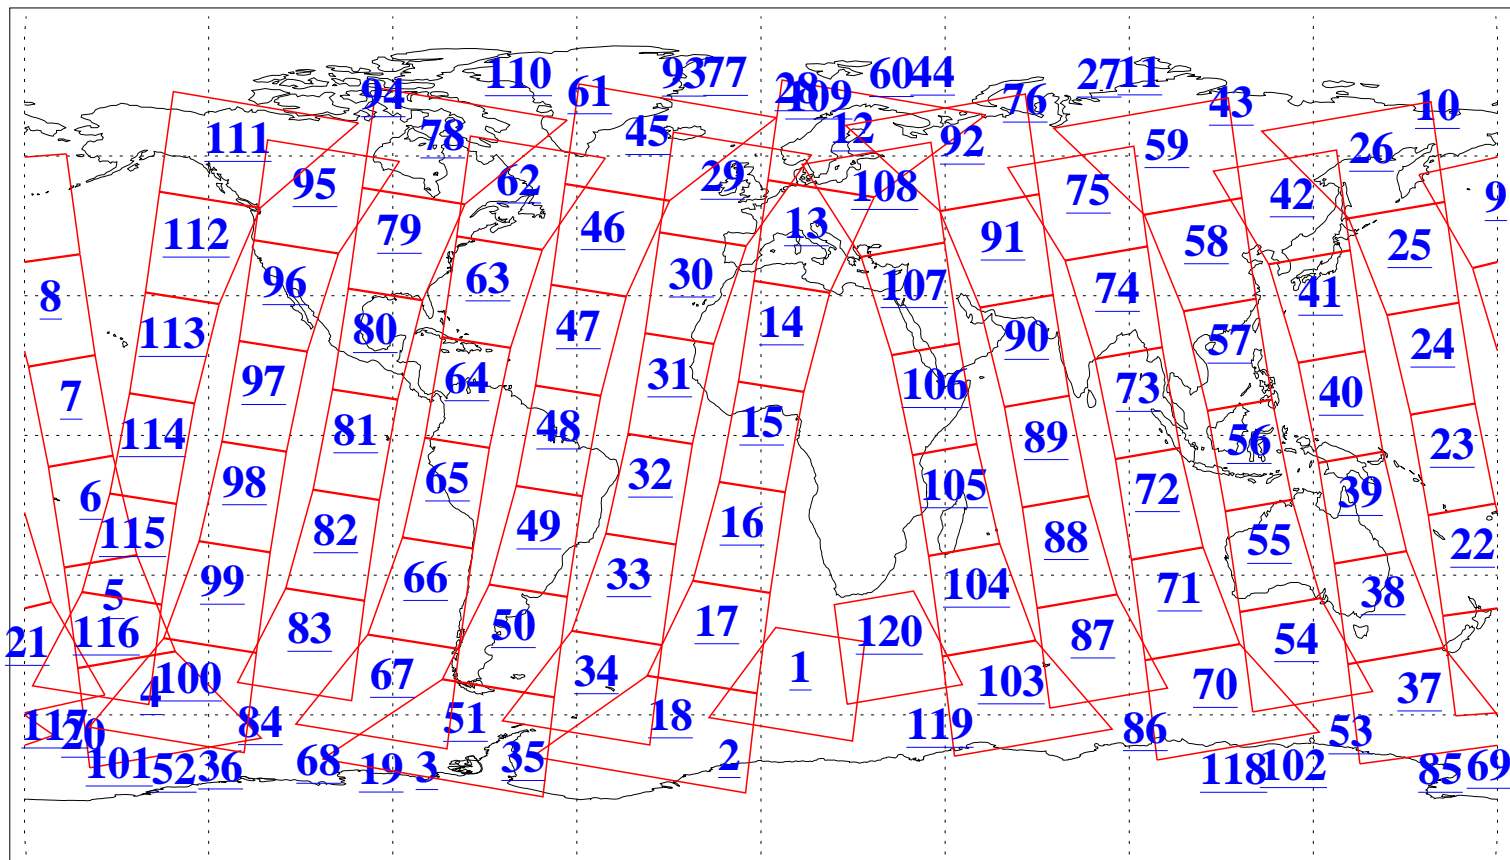

L1B Availability  
AMSU Granules: 240  
HSB Granules: 0  
AIRS Granules: 240

18 Jun 2004  
DoY 170  
Aqua Day 776  
Granules: 1 to 120

Granules: 121 to 240

Legend: AMSU Available, HSB Available, AIRS Available

L1B Availability  
AMSU Granules: 240  
HSB Granules: 0  
AIRS Granules: 240

18 Jun 2004  
DoY 170  
Aqua Day 776

Ascending Granules

Descending Granules

Legend: AMSU Available, HSB Available, AIRS Available

L1B Availability  
 AMSU Granules: 240  
 HSB Granules: 0  
 AIRS Granules: 240

18 Jun 2004  
 DoY 170  
 Aqua Day 776

Northern Hemisphere Granules

Southern Hemisphere Granules

Legend: AMSU Available, HSB Available, AIRS Available