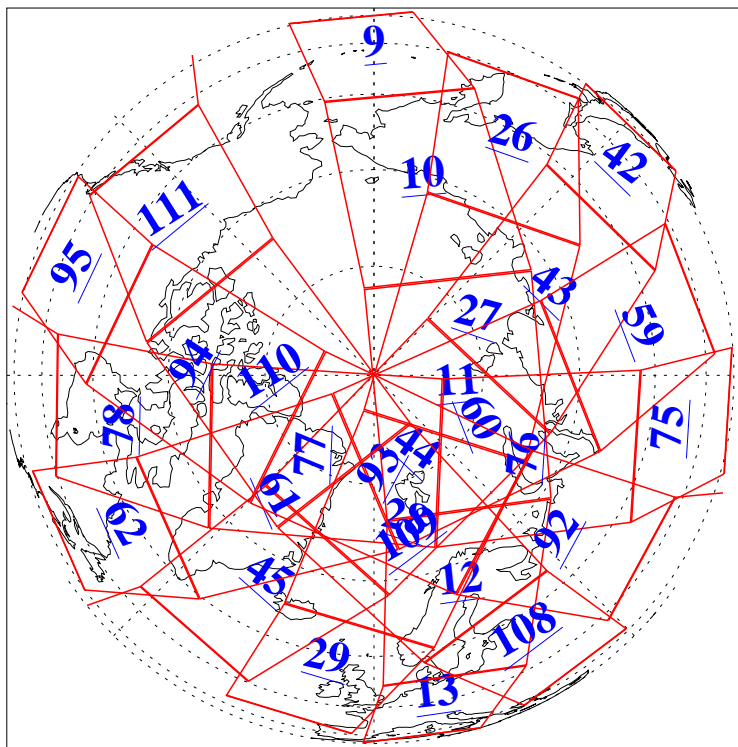

L1B Availability  
AMSU Granules: 240  
HSB Granules: 0  
AIRS Granules: 240

18 Jun 2004  
DoY 170  
Aqua Day 776  
Granules: 1 to 120

Granules: 121 to 240

Legend: AMSU Available, HSB Available, AIRS Available

L1B Availability  
AMSU Granules: 240  
HSB Granules: 0  
AIRS Granules: 240

18 Jun 2004  
DoY 170  
Aqua Day 776

Ascending Granules

Descending Granules

Legend: AMSU Available, HSB Available, AIRS Available

L1B Availability  
 AMSU Granules: 240  
 HSB Granules: 0  
 AIRS Granules: 240

18 Jun 2004  
 DoY 170  
 Aqua Day 776

Northern Hemisphere Granules

Southern Hemisphere Granules

Legend: AMSU Available, HSB Available, AIRS Available