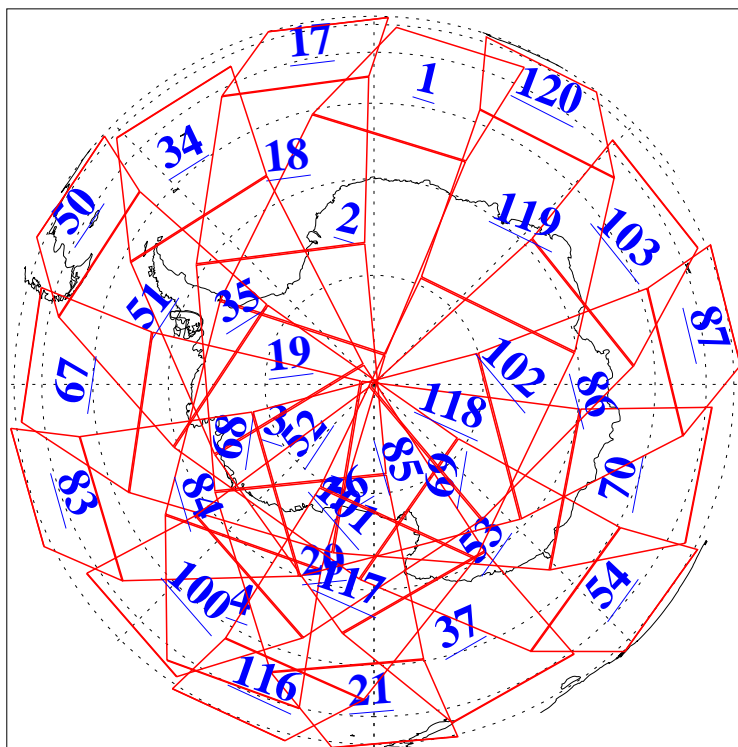

L1B Availability  
AMSU Granules: 240  
HSB Granules: 0  
AIRS Granules: 240

18 Jun 2004  
DoY 170  
Aqua Day 776  
Granules: 1 to 120

Granules: 121 to 240

Legend: AMSU Available, HSB Available, AIRS Available

L1B Availability  
AMSU Granules: 240  
HSB Granules: 0  
AIRS Granules: 240

18 Jun 2004  
DoY 170  
Aqua Day 776

Ascending Granules

Descending Granules

Legend: AMSU Available, HSB Available, AIRS Available

L1B Availability  
 AMSU Granules: 240  
 HSB Granules: 0  
 AIRS Granules: 240

18 Jun 2004  
 DoY 170  
 Aqua Day 776

Northern Hemisphere Granules

Southern Hemisphere Granules

Legend: AMSU Available, HSB Available, AIRS Available