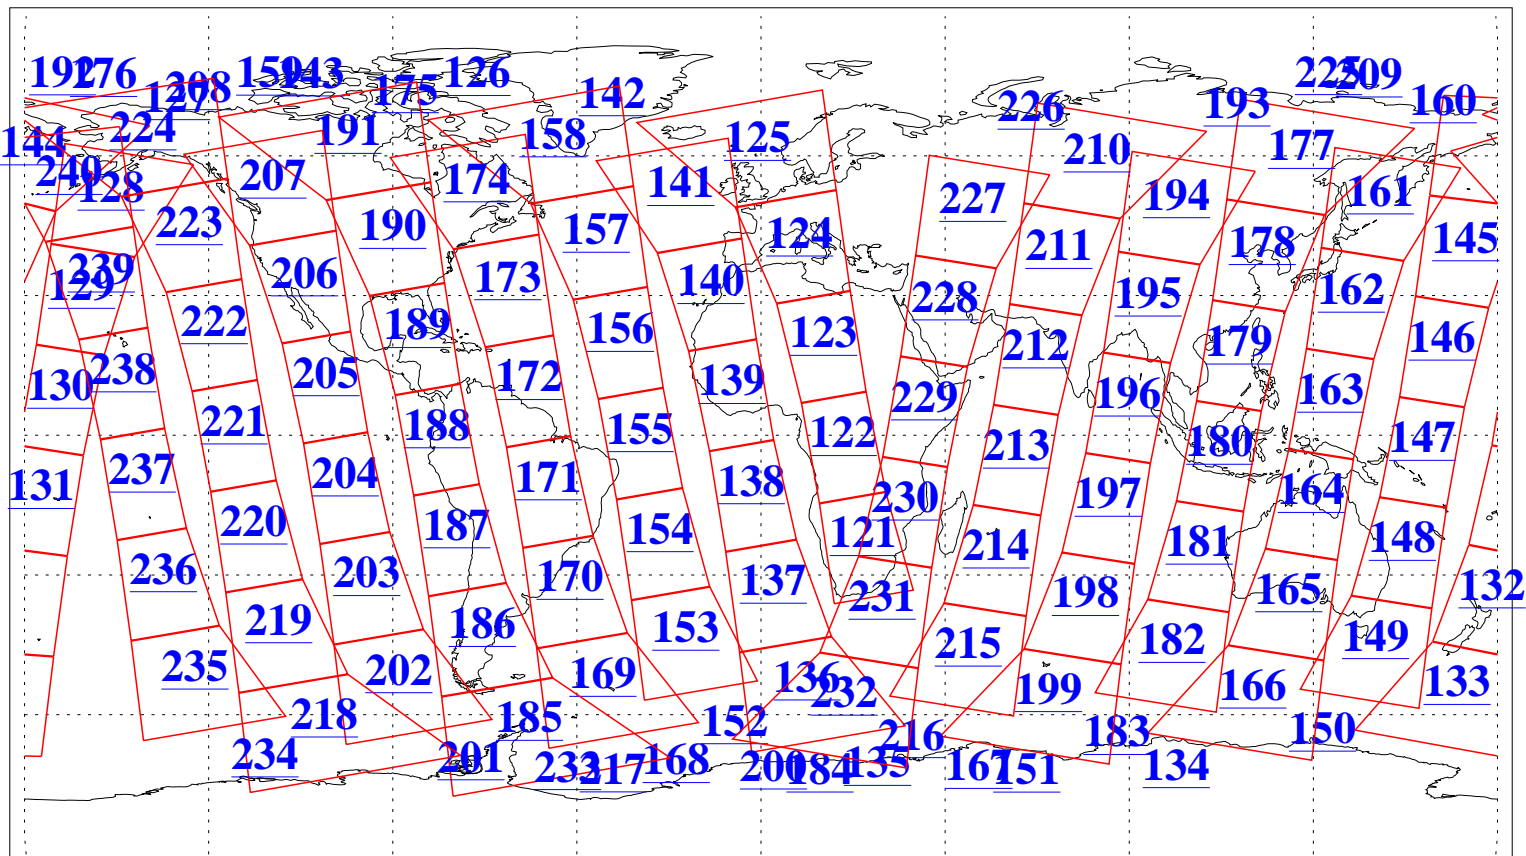

L1B Availability  
AMSU Granules: 240  
HSB Granules: 0  
AIRS Granules: 240

18 Jun 2004  
DoY 170  
Aqua Day 776  
Granules: 1 to 120

Granules: 121 to 240

Legend: AMSU Available, HSB Available, AIRS Available

L1B Availability  
AMSU Granules: 240  
HSB Granules: 0  
AIRS Granules: 240

18 Jun 2004  
DoY 170  
Aqua Day 776

Ascending Granules

Descending Granules

Legend: AMSU Available, HSB Available, AIRS Available

L1B Availability  
 AMSU Granules: 240  
 HSB Granules: 0  
 AIRS Granules: 240

18 Jun 2004  
 DoY 170  
 Aqua Day 776

Northern Hemisphere Granules

Southern Hemisphere Granules

Legend: AMSU Available, HSB Available, AIRS Available