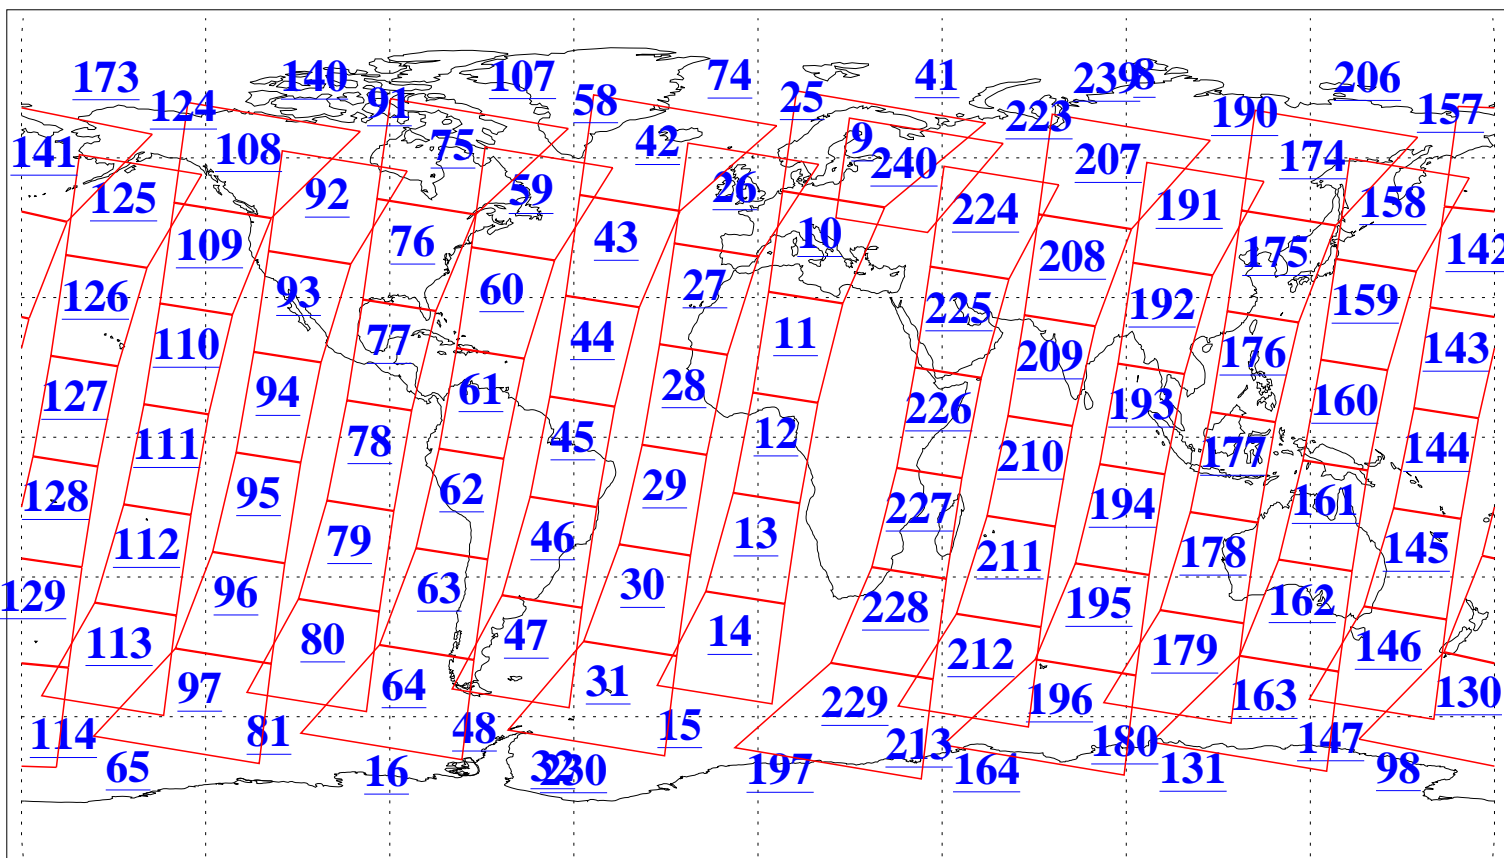

L1B Availability
AMSU Granules: 240
HSB Granules: 0
AIRS Granules: 240

13 Jun 2004
DoY 165
Aqua Day 771
Granules: 1 to 120

Granules: 121 to 240

Legend: AMSU Available, HSB Available, AIRS Available

L1B Availability
AMSU Granules: 240
HSB Granules: 0
AIRS Granules: 240

13 Jun 2004
DoY 165
Aqua Day 771

Ascending Granules

Descending Granules

Legend: AMSU Available, HSB Available, AIRS Available

L1B Availability
 AMSU Granules: 240
 HSB Granules: 0
 AIRS Granules: 240

13 Jun 2004
 DoY 165
 Aqua Day 771

Northern Hemisphere Granules

Southern Hemisphere Granules

Legend: AMSU Available, HSB Available, AIRS Available