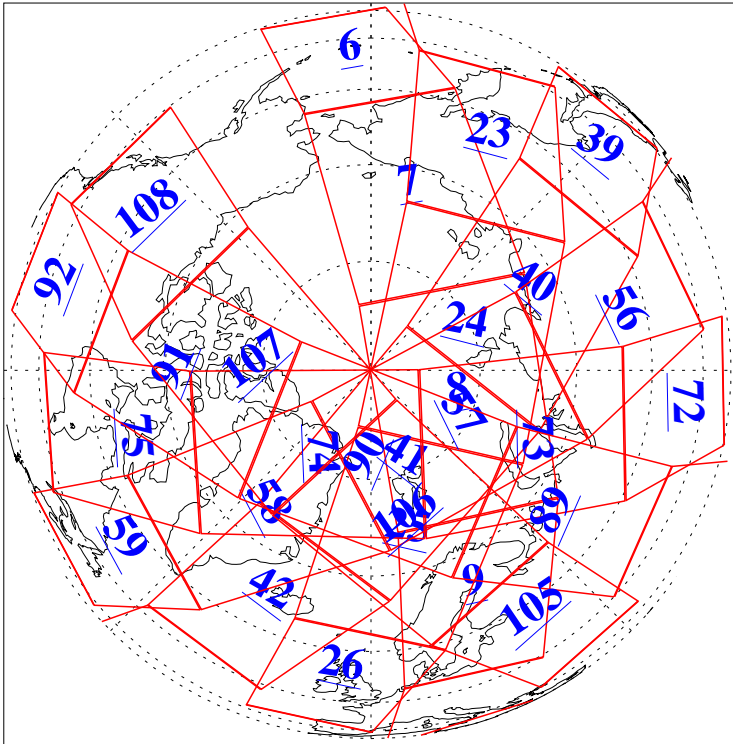

L1B Availability
AMSU Granules: 240
HSB Granules: 0
AIRS Granules: 240

13 Jun 2004
DoY 165
Aqua Day 771
Granules: 1 to 120

Granules: 121 to 240

Legend: AMSU Available, HSB Available, AIRS Available

L1B Availability
AMSU Granules: 240
HSB Granules: 0
AIRS Granules: 240

13 Jun 2004
DoY 165
Aqua Day 771

Ascending Granules

Descending Granules

Legend: AMSU Available, HSB Available, AIRS Available

L1B Availability
 AMSU Granules: 240
 HSB Granules: 0
 AIRS Granules: 240

13 Jun 2004
 DoY 165
 Aqua Day 771

Northern Hemisphere Granules

Southern Hemisphere Granules

Legend: AMSU Available, HSB Available, AIRS Available