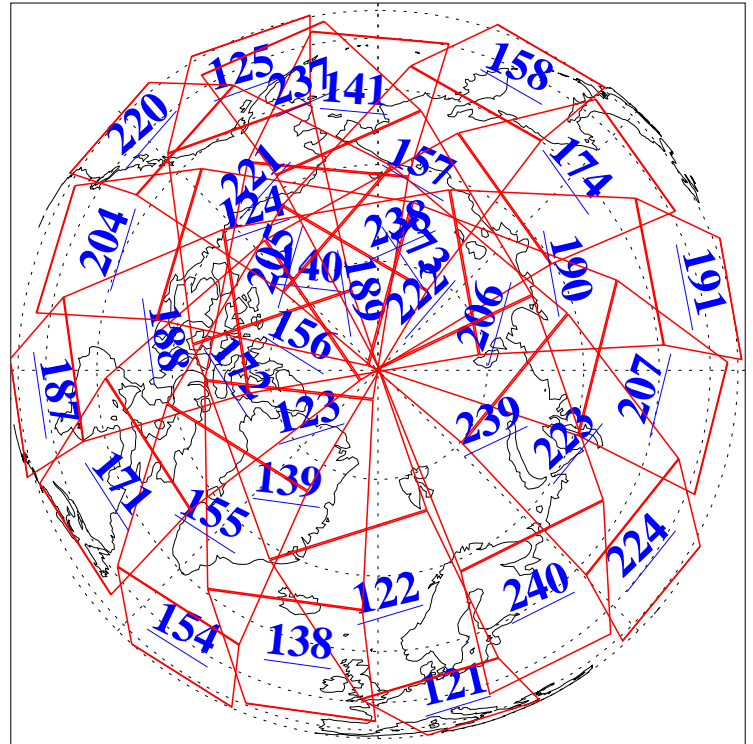

L1B Availability
AMSU Granules: 240
HSB Granules: 0
AIRS Granules: 240

13 Jun 2004
DoY 165
Aqua Day 771
Granules: 1 to 120

Granules: 121 to 240

Legend: AMSU Available, HSB Available, AIRS Available

L1B Availability
AMSU Granules: 240
HSB Granules: 0
AIRS Granules: 240

13 Jun 2004
DoY 165
Aqua Day 771

Ascending Granules

Descending Granules

Legend: AMSU Available, HSB Available, AIRS Available

L1B Availability
 AMSU Granules: 240
 HSB Granules: 0
 AIRS Granules: 240

13 Jun 2004
 DoY 165
 Aqua Day 771

Northern Hemisphere Granules

Southern Hemisphere Granules

Legend: AMSU Available, HSB Available, AIRS Available