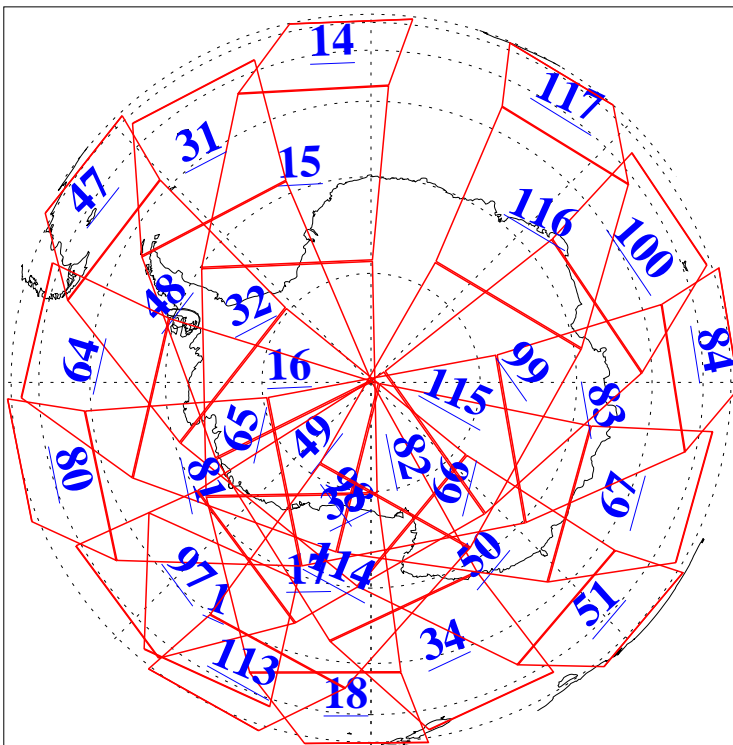

L1B Availability
AMSU Granules: 240
HSB Granules: 0
AIRS Granules: 240

13 Jun 2004
DoY 165
Aqua Day 771
Granules: 1 to 120

Granules: 121 to 240

Legend: AMSU Available, HSB Available, AIRS Available

L1B Availability
AMSU Granules: 240
HSB Granules: 0
AIRS Granules: 240

13 Jun 2004
DoY 165
Aqua Day 771

Ascending Granules

Descending Granules

Legend: AMSU Available, HSB Available, AIRS Available

L1B Availability
 AMSU Granules: 240
 HSB Granules: 0
 AIRS Granules: 240

13 Jun 2004
 DoY 165
 Aqua Day 771

Northern Hemisphere Granules

Southern Hemisphere Granules

Legend: AMSU Available, HSB Available, AIRS Available