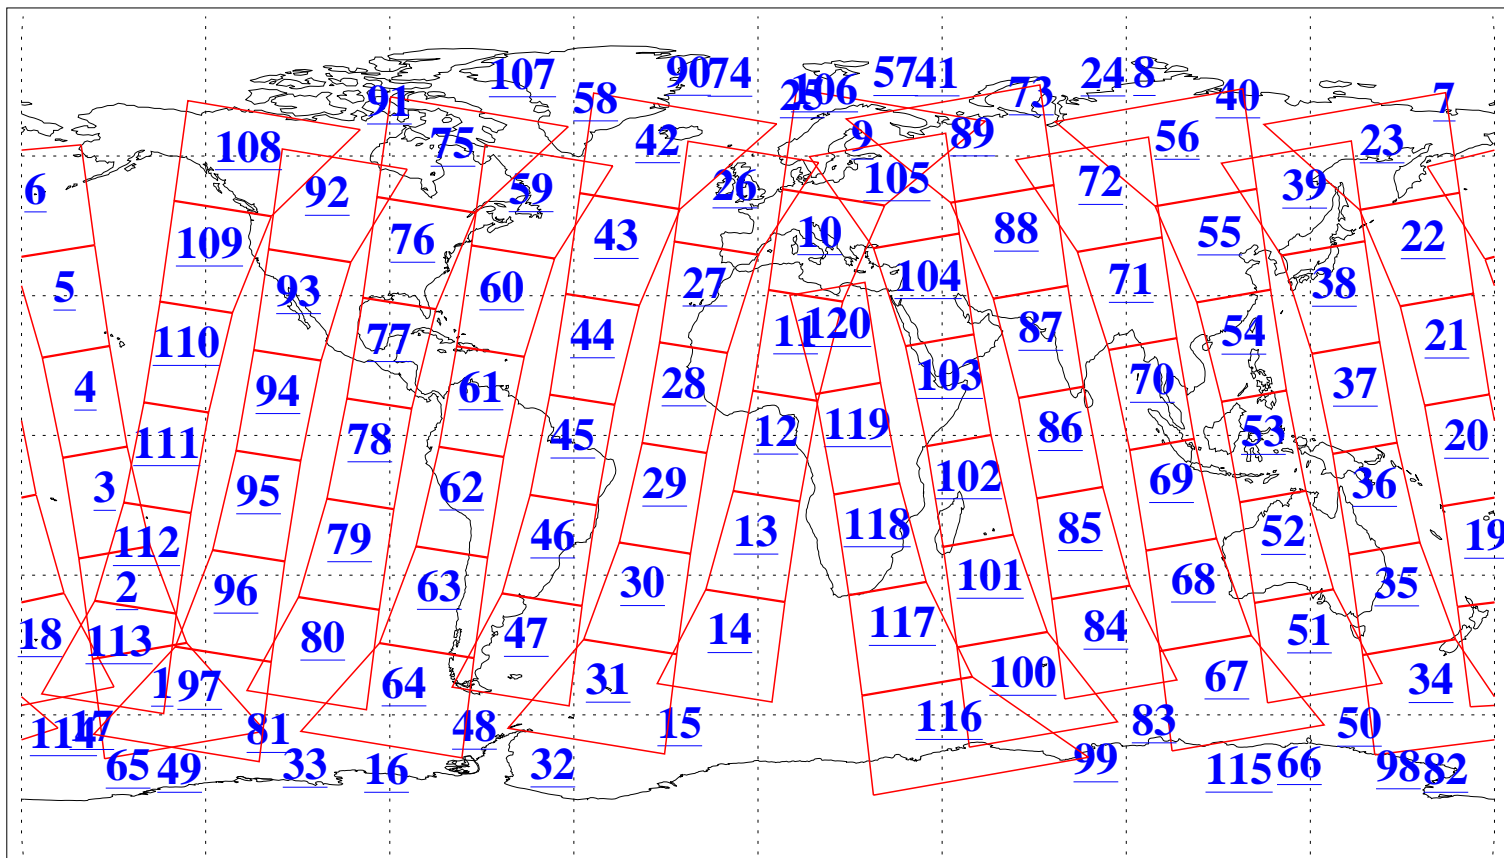

L1B Availability
AMSU Granules: 240
HSB Granules: 0
AIRS Granules: 240

13 Jun 2004
DoY 165
Aqua Day 771
Granules: 1 to 120

Granules: 121 to 240

Legend: AMSU Available, HSB Available, AIRS Available

L1B Availability
AMSU Granules: 240
HSB Granules: 0
AIRS Granules: 240

13 Jun 2004
DoY 165
Aqua Day 771

Ascending Granules

Descending Granules

Legend: AMSU Available, HSB Available, AIRS Available

L1B Availability
 AMSU Granules: 240
 HSB Granules: 0
 AIRS Granules: 240

13 Jun 2004
 DoY 165
 Aqua Day 771

Northern Hemisphere Granules

Southern Hemisphere Granules

Legend: AMSU Available, HSB Available, AIRS Available