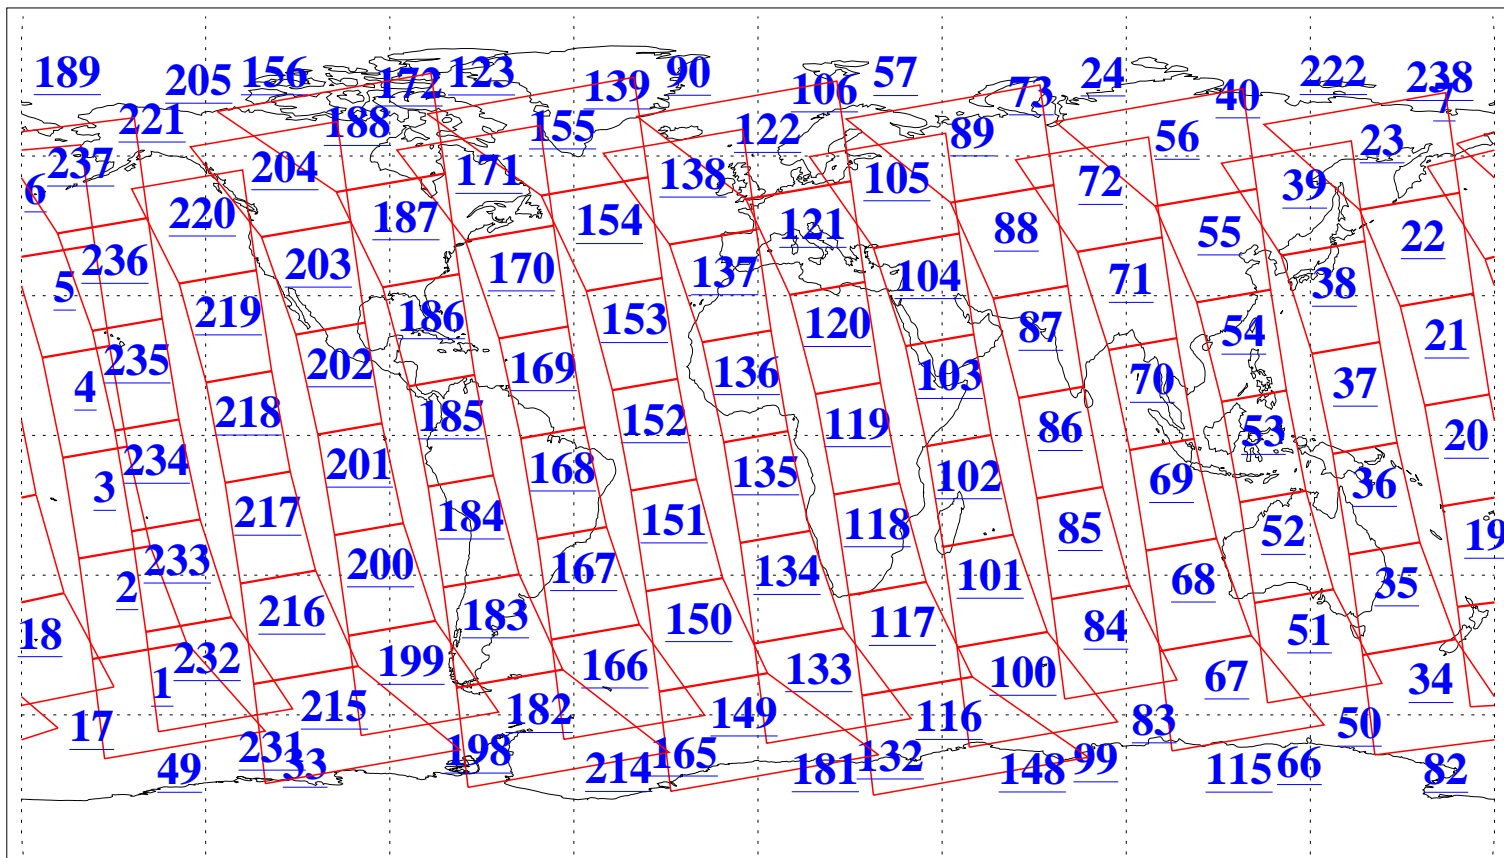

L1B Availability
AMSU Granules: 240
HSB Granules: 0
AIRS Granules: 240

13 Jun 2004
DoY 165
Aqua Day 771
Granules: 1 to 120

Granules: 121 to 240

Legend: AMSU Available, HSB Available, AIRS Available

L1B Availability
AMSU Granules: 240
HSB Granules: 0
AIRS Granules: 240

13 Jun 2004
DoY 165
Aqua Day 771

Ascending Granules

Descending Granules

Legend: AMSU Available, HSB Available, AIRS Available

L1B Availability
 AMSU Granules: 240
 HSB Granules: 0
 AIRS Granules: 240

13 Jun 2004
 DoY 165
 Aqua Day 771

Northern Hemisphere Granules

Southern Hemisphere Granules

Legend: AMSU Available, HSB Available, AIRS Available