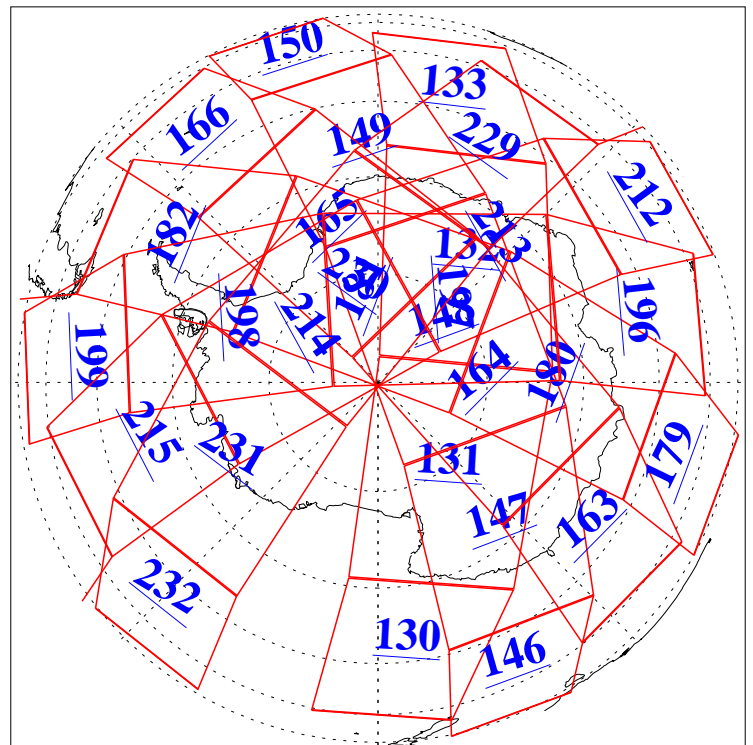

13 Jun 2004
DoY 165
Aqua Day 771

Ascending Granules

Descending Granules

Legend: AMSU Available, HSB Available, AIRS Available

L1B Availability
 AMSU Granules: 240
 HSB Granules: 0
 AIRS Granules: 240

13 Jun 2004
 DoY 165
 Aqua Day 771

Northern Hemisphere Granules

Southern Hemisphere Granules

Legend: AMSU Available, HSB Available, AIRS Available