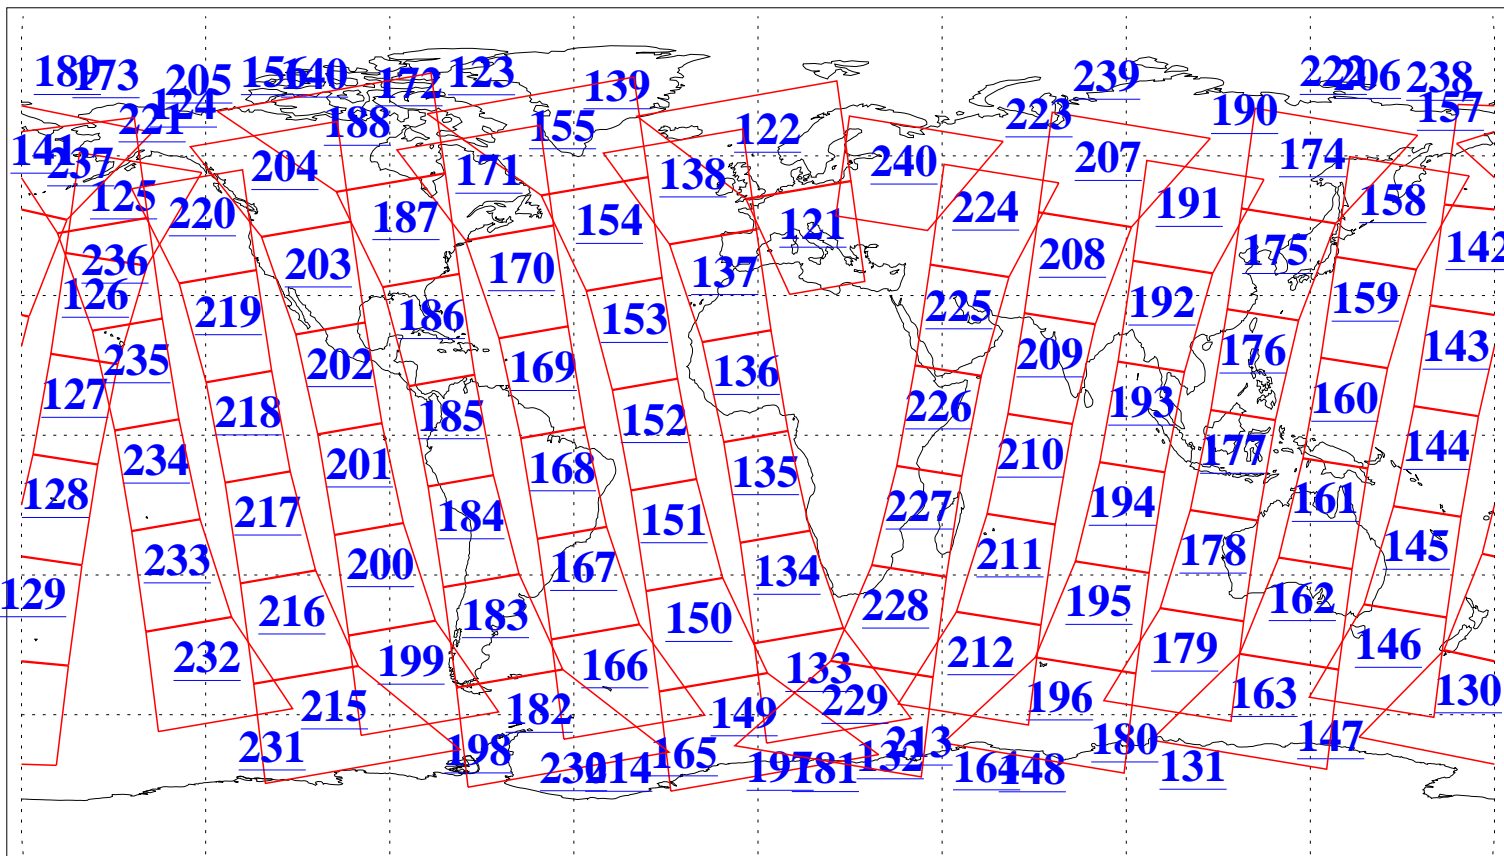

L1B Availability
AMSU Granules: 240
HSB Granules: 0
AIRS Granules: 240

13 Jun 2004
DoY 165
Aqua Day 771
Granules: 1 to 120

Granules: 121 to 240

Legend: AMSU Available, HSB Available, AIRS Available

L1B Availability
AMSU Granules: 240
HSB Granules: 0
AIRS Granules: 240

13 Jun 2004
DoY 165
Aqua Day 771

Ascending Granules

Descending Granules

Legend: AMSU Available, HSB Available, AIRS Available

L1B Availability
 AMSU Granules: 240
 HSB Granules: 0
 AIRS Granules: 240

13 Jun 2004
 DoY 165
 Aqua Day 771

Northern Hemisphere Granules

Southern Hemisphere Granules

Legend: AMSU Available, HSB Available, AIRS Available