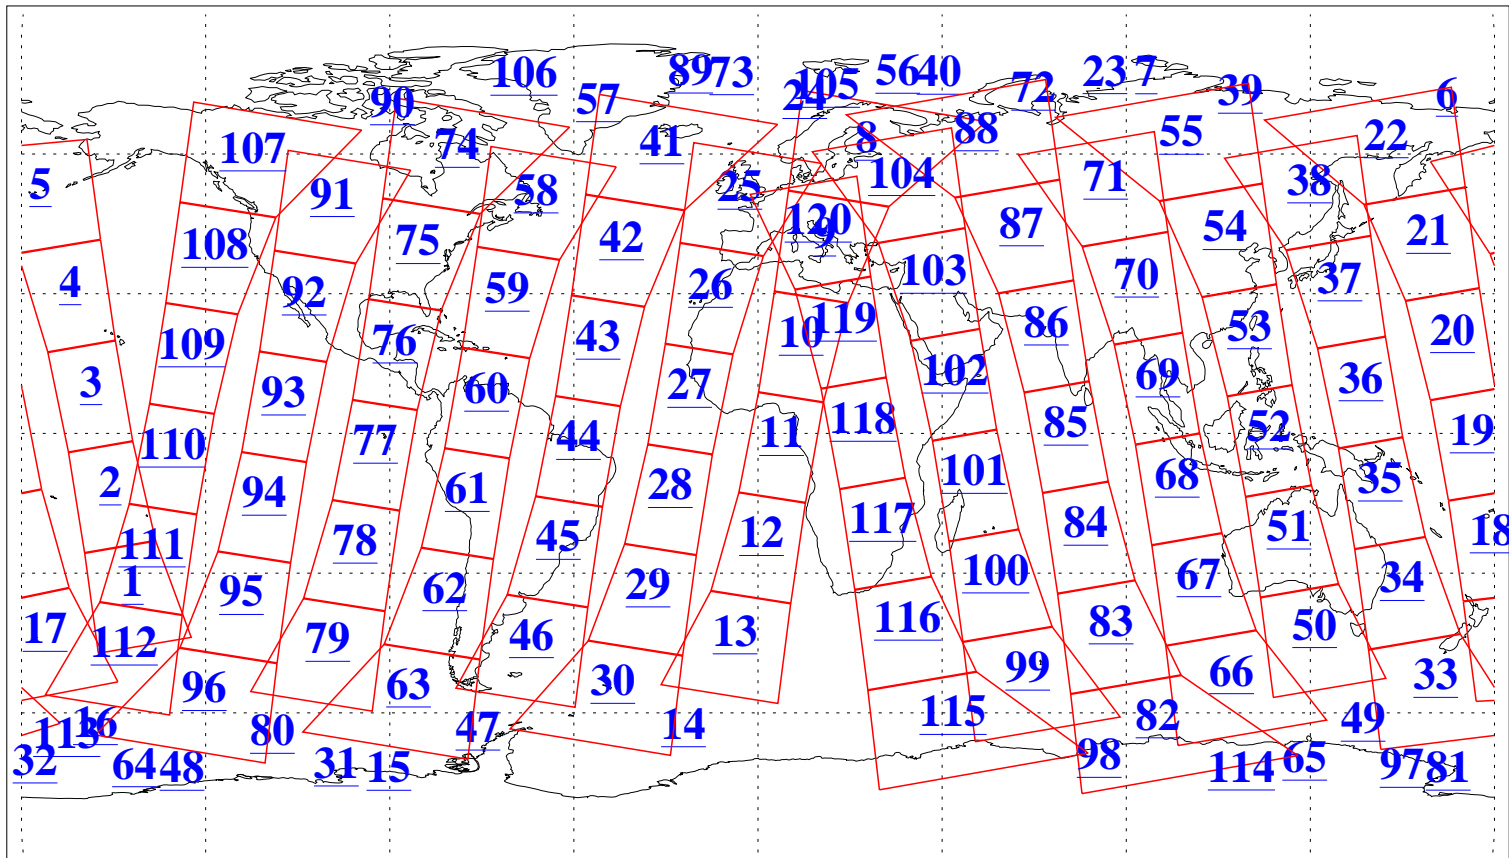

L1B Availability  
AMSU Granules: 240  
HSB Granules: 0  
AIRS Granules: 240

6 Jun 2004  
DoY 158  
Aqua Day 764  
Granules: 1 to 120

Granules: 121 to 240

Legend: AMSU Available, HSB Available, AIRS Available

L1B Availability  
AMSU Granules: 240  
HSB Granules: 0  
AIRS Granules: 240

6 Jun 2004  
DoY 158  
Aqua Day 764

Ascending Granules

Descending Granules

Legend: AMSU Available, HSB Available, AIRS Available

L1B Availability  
 AMSU Granules: 240  
 HSB Granules: 0  
 AIRS Granules: 240

6 Jun 2004  
 DoY 158  
 Aqua Day 764

Northern Hemisphere Granules

Southern Hemisphere Granules

Legend: AMSU Available, HSB Available, AIRS Available