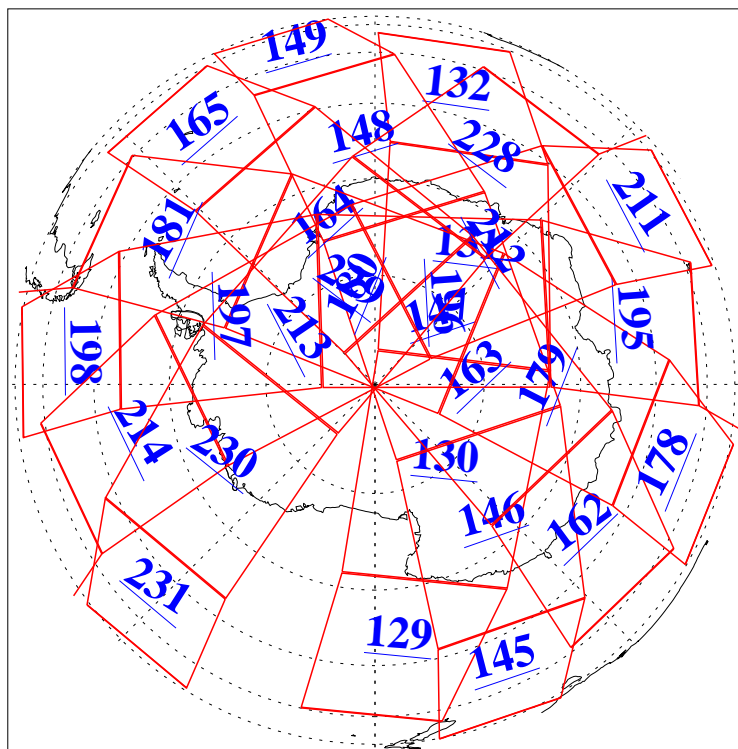

L1B Availability  
AMSU Granules: 240  
HSB Granules: 0  
AIRS Granules: 240

6 Jun 2004  
DoY 158  
Aqua Day 764  
Granules: 1 to 120

Granules: 121 to 240

Legend: AMSU Available, HSB Available, AIRS Available

L1B Availability  
AMSU Granules: 240  
HSB Granules: 0  
AIRS Granules: 240

6 Jun 2004  
DoY 158  
Aqua Day 764

Ascending Granules

Descending Granules

Legend: AMSU Available, HSB Available, AIRS Available

L1B Availability  
 AMSU Granules: 240  
 HSB Granules: 0  
 AIRS Granules: 240

6 Jun 2004  
 DoY 158  
 Aqua Day 764

Northern Hemisphere Granules

Southern Hemisphere Granules

Legend: AMSU Available, HSB Available, AIRS Available