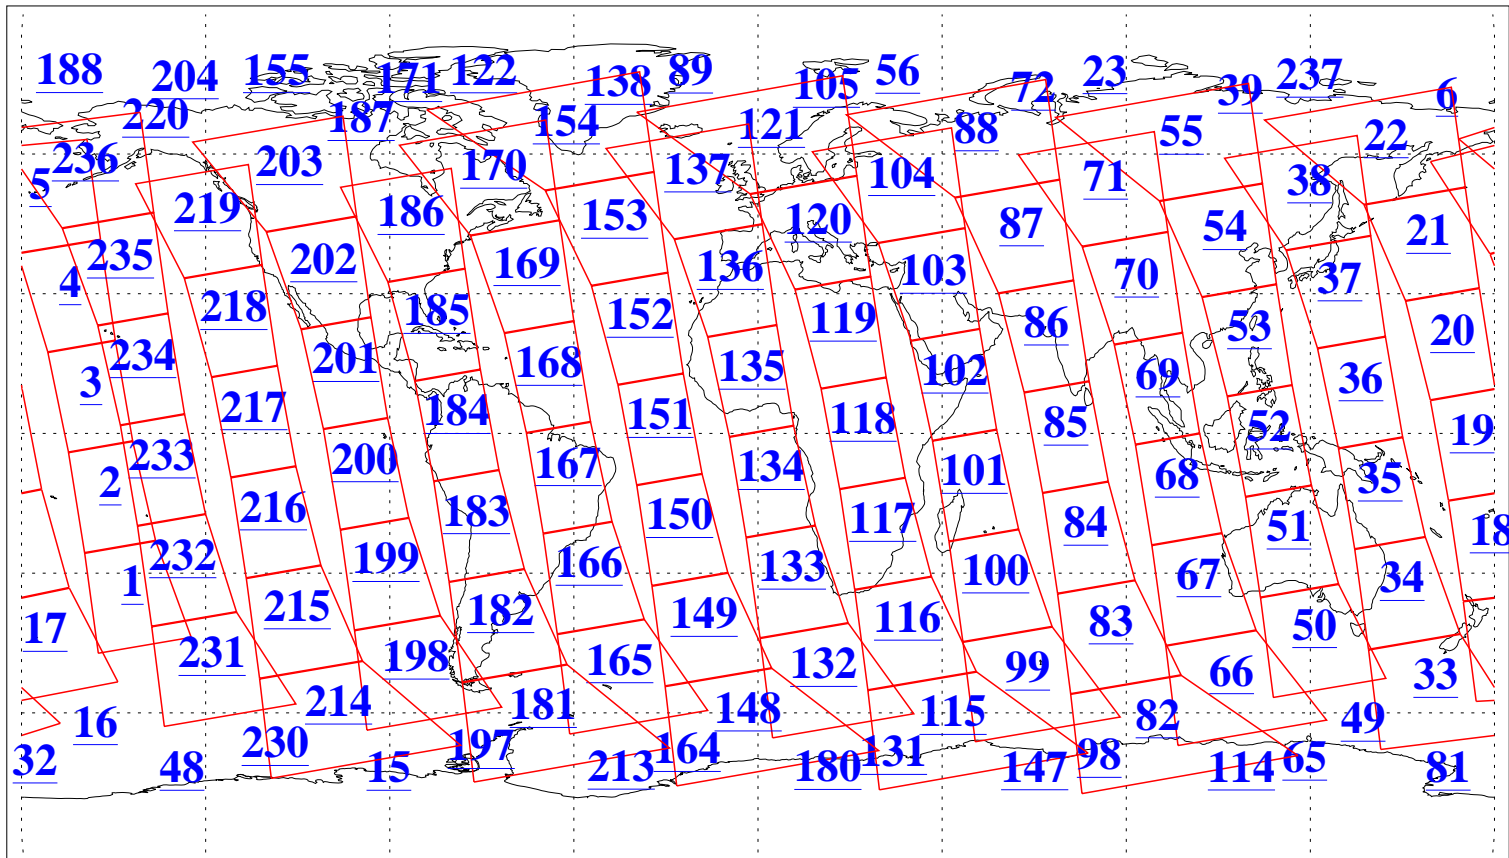

L1B Availability  
AMSU Granules: 240  
HSB Granules: 0  
AIRS Granules: 240

6 Jun 2004  
DoY 158  
Aqua Day 764  
Granules: 1 to 120

Granules: 121 to 240

Legend: AMSU Available, HSB Available, AIRS Available

L1B Availability  
AMSU Granules: 240  
HSB Granules: 0  
AIRS Granules: 240

6 Jun 2004  
DoY 158  
Aqua Day 764

Ascending Granules

Descending Granules

Legend: AMSU Available, HSB Available, AIRS Available

L1B Availability  
 AMSU Granules: 240  
 HSB Granules: 0  
 AIRS Granules: 240

6 Jun 2004  
 DoY 158  
 Aqua Day 764

Northern Hemisphere Granules

Southern Hemisphere Granules

Legend: AMSU Available, HSB Available, AIRS Available