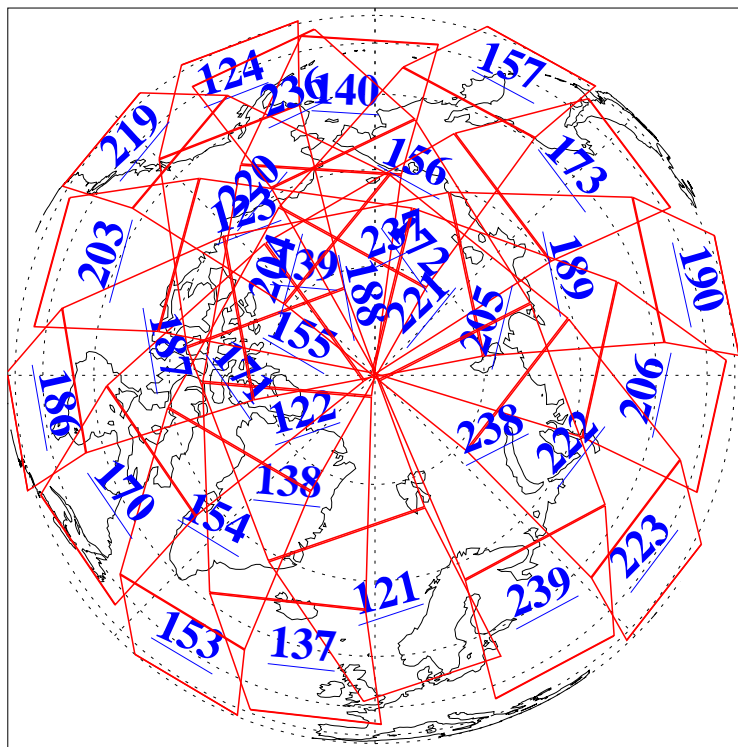

L1B Availability  
AMSU Granules: 240  
HSB Granules: 0  
AIRS Granules: 240

6 Jun 2004  
DoY 158  
Aqua Day 764  
Granules: 1 to 120

Granules: 121 to 240

Legend: AMSU Available, HSB Available, AIRS Available

L1B Availability  
AMSU Granules: 240  
HSB Granules: 0  
AIRS Granules: 240

6 Jun 2004  
DoY 158  
Aqua Day 764

Ascending Granules

Descending Granules

Legend: AMSU Available, HSB Available, AIRS Available

L1B Availability  
 AMSU Granules: 240  
 HSB Granules: 0  
 AIRS Granules: 240

6 Jun 2004  
 DoY 158  
 Aqua Day 764

Northern Hemisphere Granules

Southern Hemisphere Granules

Legend: AMSU Available, HSB Available, AIRS Available