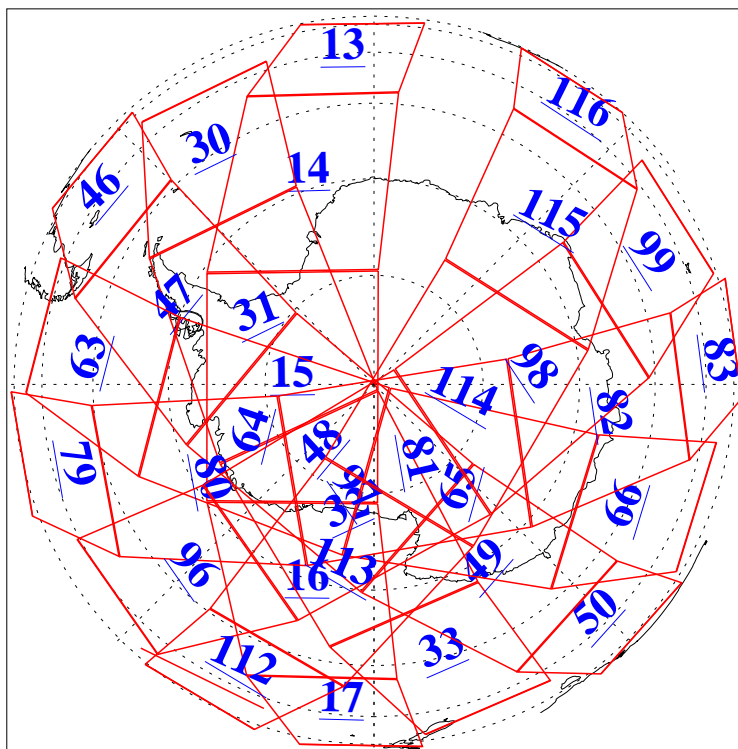

L1B Availability  
AMSU Granules: 240  
HSB Granules: 0  
AIRS Granules: 240

6 Jun 2004  
DoY 158  
Aqua Day 764  
Granules: 1 to 120

Granules: 121 to 240

Legend: AMSU Available, HSB Available, AIRS Available

L1B Availability  
AMSU Granules: 240  
HSB Granules: 0  
AIRS Granules: 240

6 Jun 2004  
DoY 158  
Aqua Day 764

Ascending Granules

Descending Granules

Legend: AMSU Available, HSB Available, AIRS Available

L1B Availability  
 AMSU Granules: 240  
 HSB Granules: 0  
 AIRS Granules: 240

6 Jun 2004  
 DoY 158  
 Aqua Day 764

Northern Hemisphere Granules

Southern Hemisphere Granules

Legend: AMSU Available, HSB Available, AIRS Available