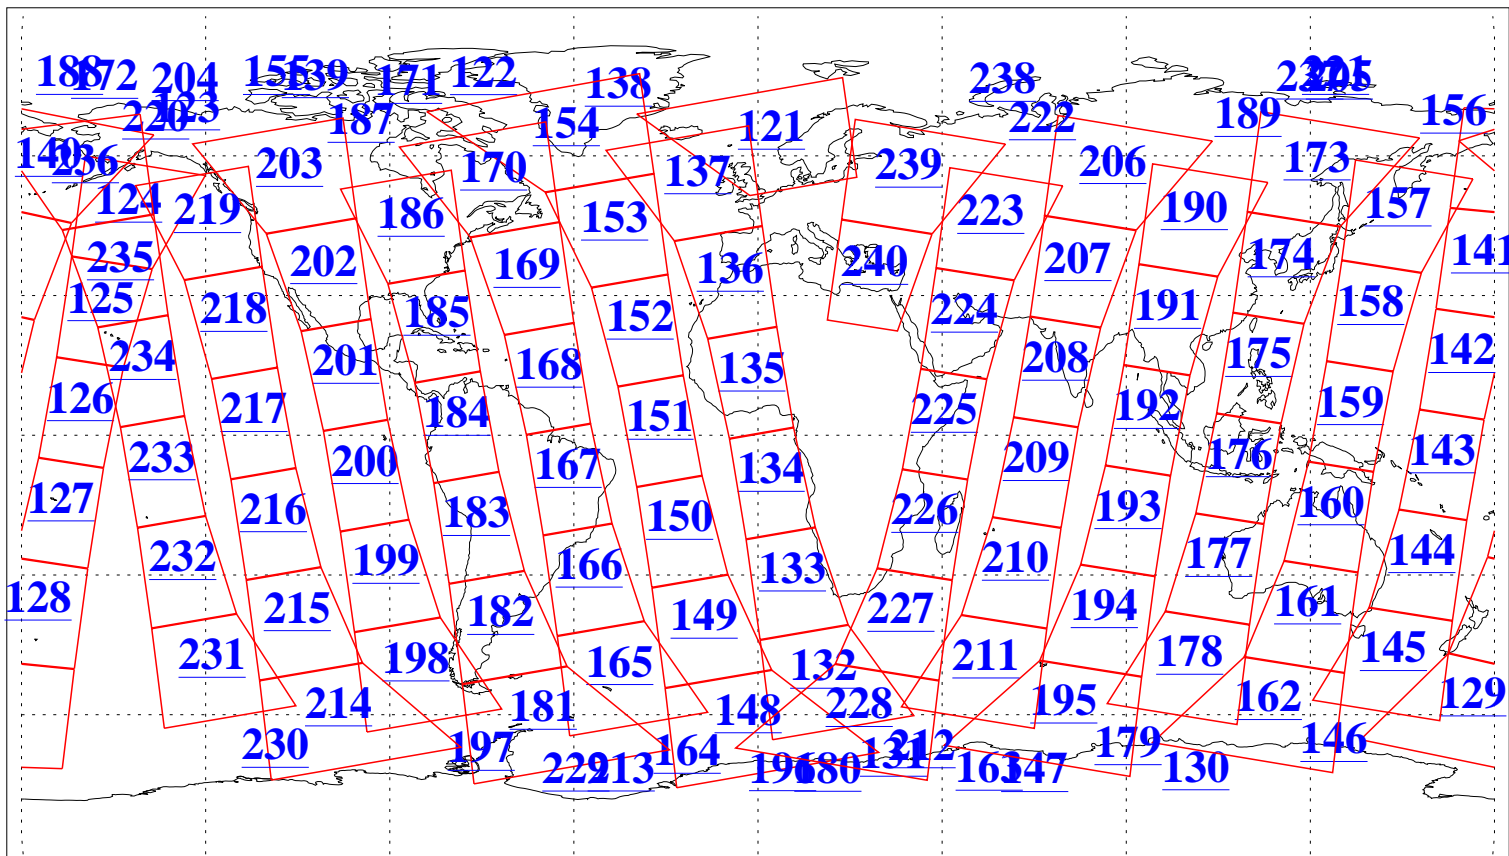

L1B Availability  
AMSU Granules: 240  
HSB Granules: 0  
AIRS Granules: 240

6 Jun 2004  
DoY 158  
Aqua Day 764  
Granules: 1 to 120

Granules: 121 to 240

Legend: AMSU Available, HSB Available, AIRS Available

L1B Availability  
AMSU Granules: 240  
HSB Granules: 0  
AIRS Granules: 240

6 Jun 2004  
DoY 158  
Aqua Day 764

Ascending Granules

Descending Granules

Legend: AMSU Available, HSB Available, AIRS Available

L1B Availability  
 AMSU Granules: 240  
 HSB Granules: 0  
 AIRS Granules: 240

6 Jun 2004  
 DoY 158  
 Aqua Day 764

Northern Hemisphere Granules

Southern Hemisphere Granules

Legend: AMSU Available, HSB Available, AIRS Available