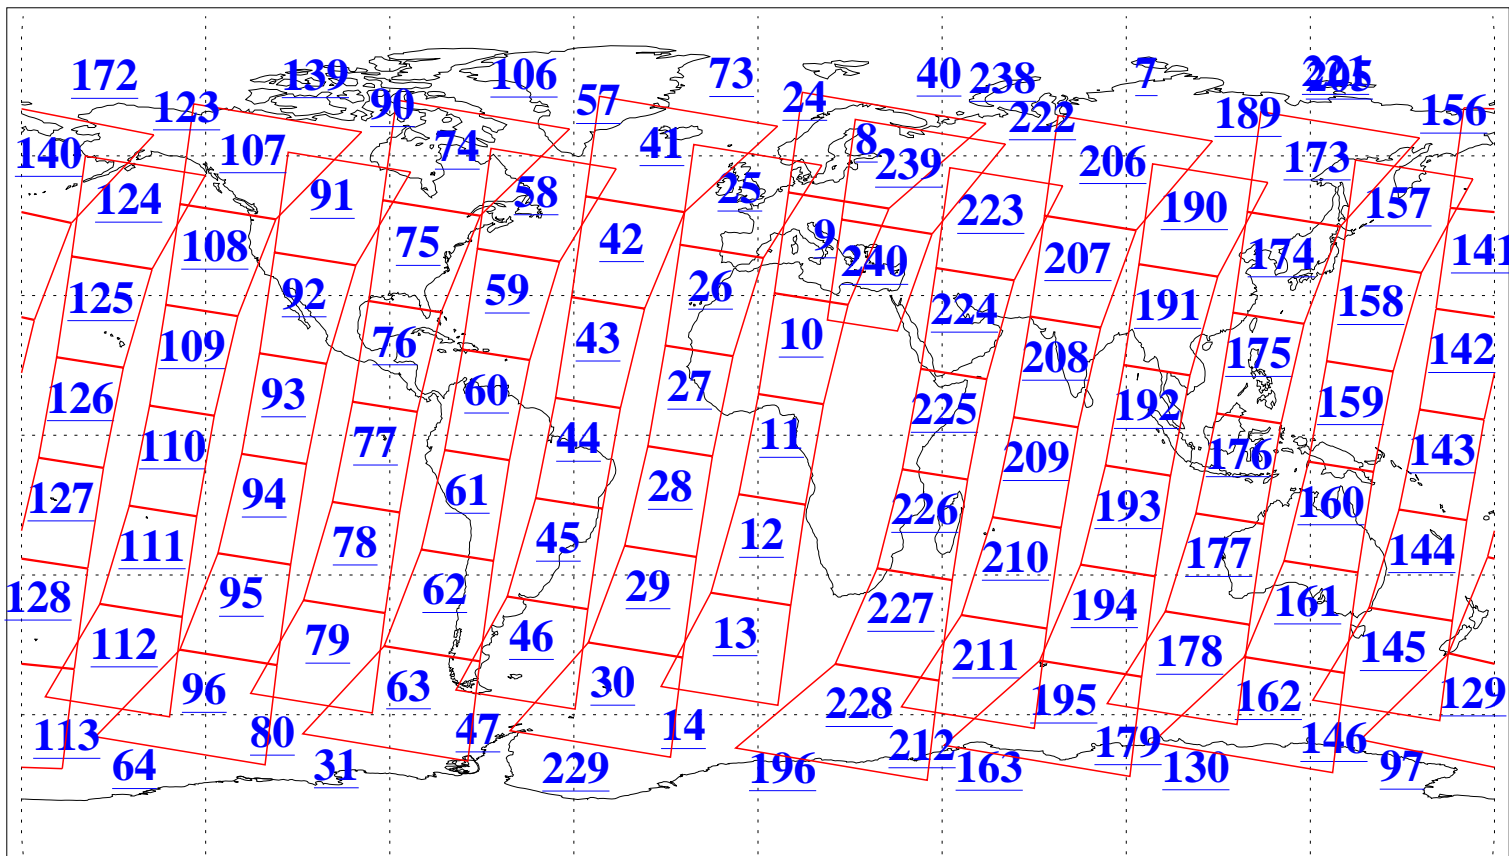

L1B Availability  
AMSU Granules: 240  
HSB Granules: 0  
AIRS Granules: 240

6 Jun 2004  
DoY 158  
Aqua Day 764  
Granules: 1 to 120

Granules: 121 to 240

Legend: AMSU Available, HSB Available, AIRS Available

L1B Availability  
AMSU Granules: 240  
HSB Granules: 0  
AIRS Granules: 240

6 Jun 2004  
DoY 158  
Aqua Day 764

Ascending Granules

Descending Granules

Legend: AMSU Available, HSB Available, AIRS Available

L1B Availability  
 AMSU Granules: 240  
 HSB Granules: 0  
 AIRS Granules: 240

6 Jun 2004  
 DoY 158  
 Aqua Day 764

Northern Hemisphere Granules

Southern Hemisphere Granules

Legend: AMSU Available, HSB Available, AIRS Available