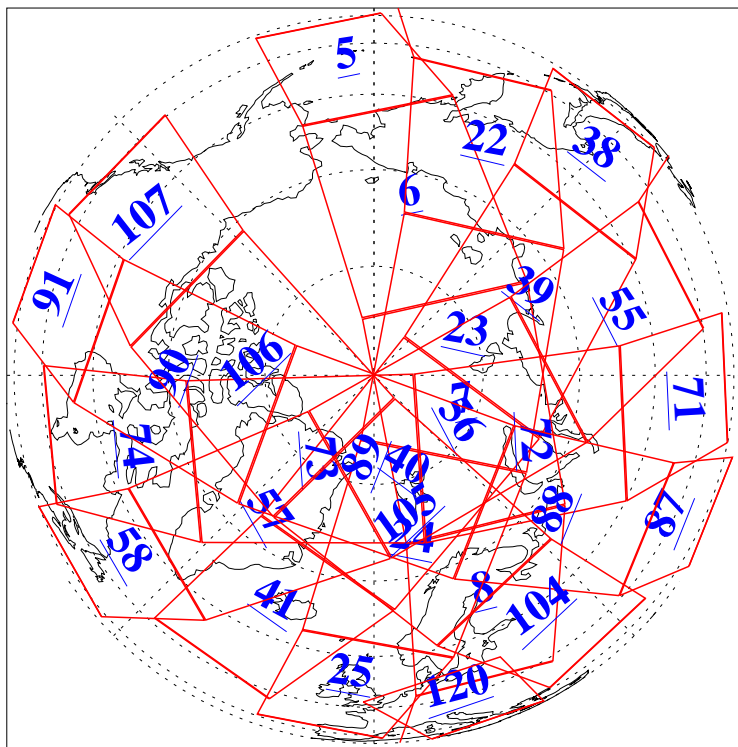

L1B Availability  
AMSU Granules: 240  
HSB Granules: 0  
AIRS Granules: 240

6 Jun 2004  
DoY 158  
Aqua Day 764  
Granules: 1 to 120

Granules: 121 to 240

Legend: AMSU Available, HSB Available, AIRS Available

L1B Availability  
AMSU Granules: 240  
HSB Granules: 0  
AIRS Granules: 240

6 Jun 2004  
DoY 158  
Aqua Day 764

Ascending Granules

Descending Granules

Legend: AMSU Available, HSB Available, AIRS Available

L1B Availability  
 AMSU Granules: 240  
 HSB Granules: 0  
 AIRS Granules: 240

6 Jun 2004  
 DoY 158  
 Aqua Day 764

Northern Hemisphere Granules

Southern Hemisphere Granules

Legend: AMSU Available, HSB Available, AIRS Available