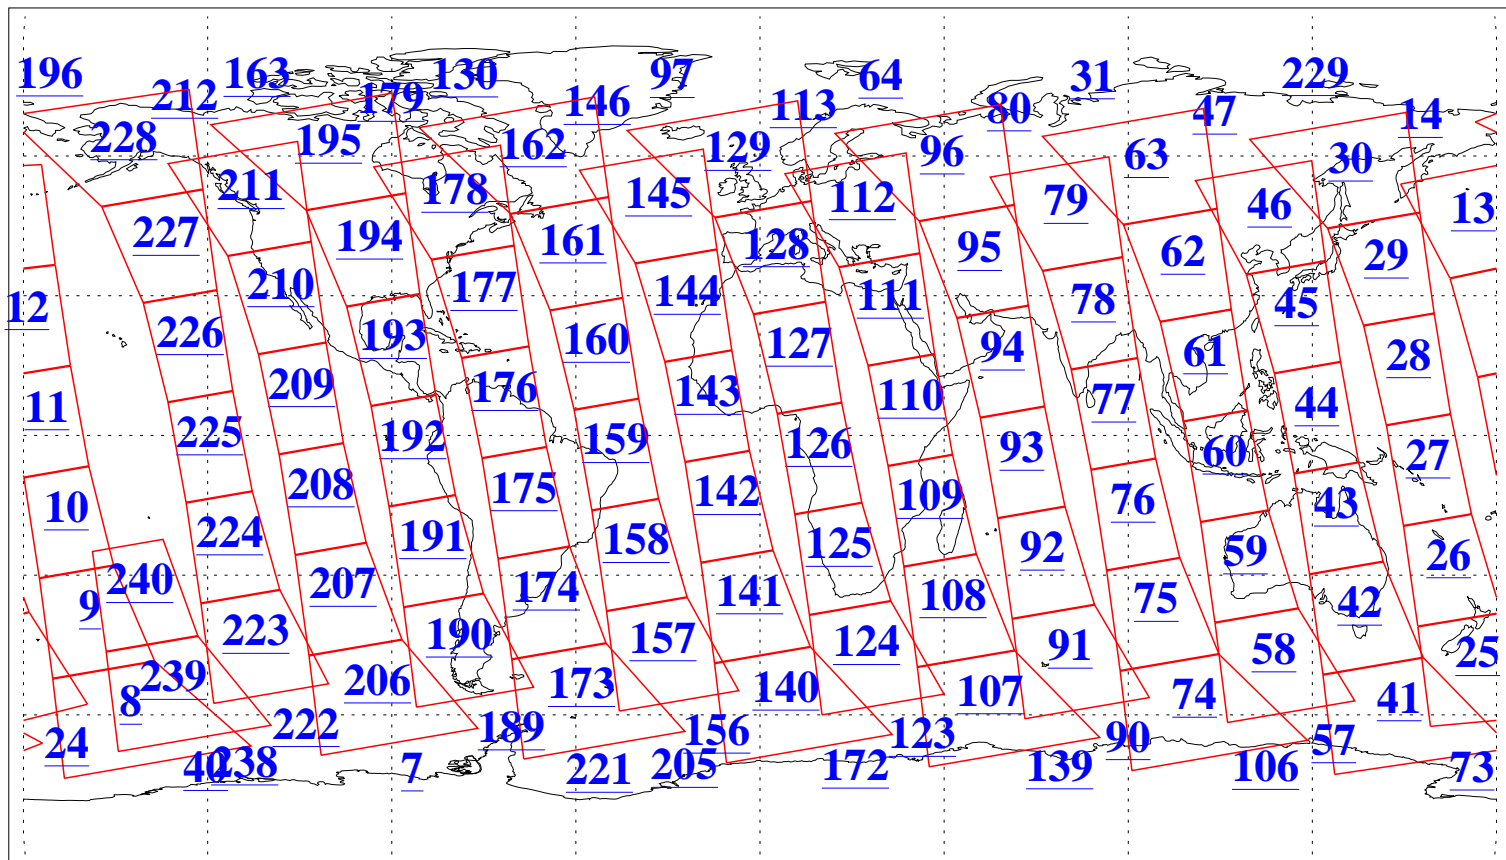

L1B Availability
AMSU Granules: 240
HSB Granules: 0
AIRS Granules: 240

29 May 2004
DoY 150
Aqua Day 756
Granules: 1 to 120

Granules: 121 to 240

Legend: AMSU Available, HSB Available, AIRS Available

L1B Availability
AMSU Granules: 240
HSB Granules: 0
AIRS Granules: 240

29 May 2004
DoY 150
Aqua Day 756

Ascending Granules

Descending Granules

Legend: AMSU Available, HSB Available, AIRS Available

L1B Availability
 AMSU Granules: 240
 HSB Granules: 0
 AIRS Granules: 240

29 May 2004
 DoY 150
 Aqua Day 756

Northern Hemisphere Granules

Southern Hemisphere Granules

Legend: AMSU Available, HSB Available, AIRS Available