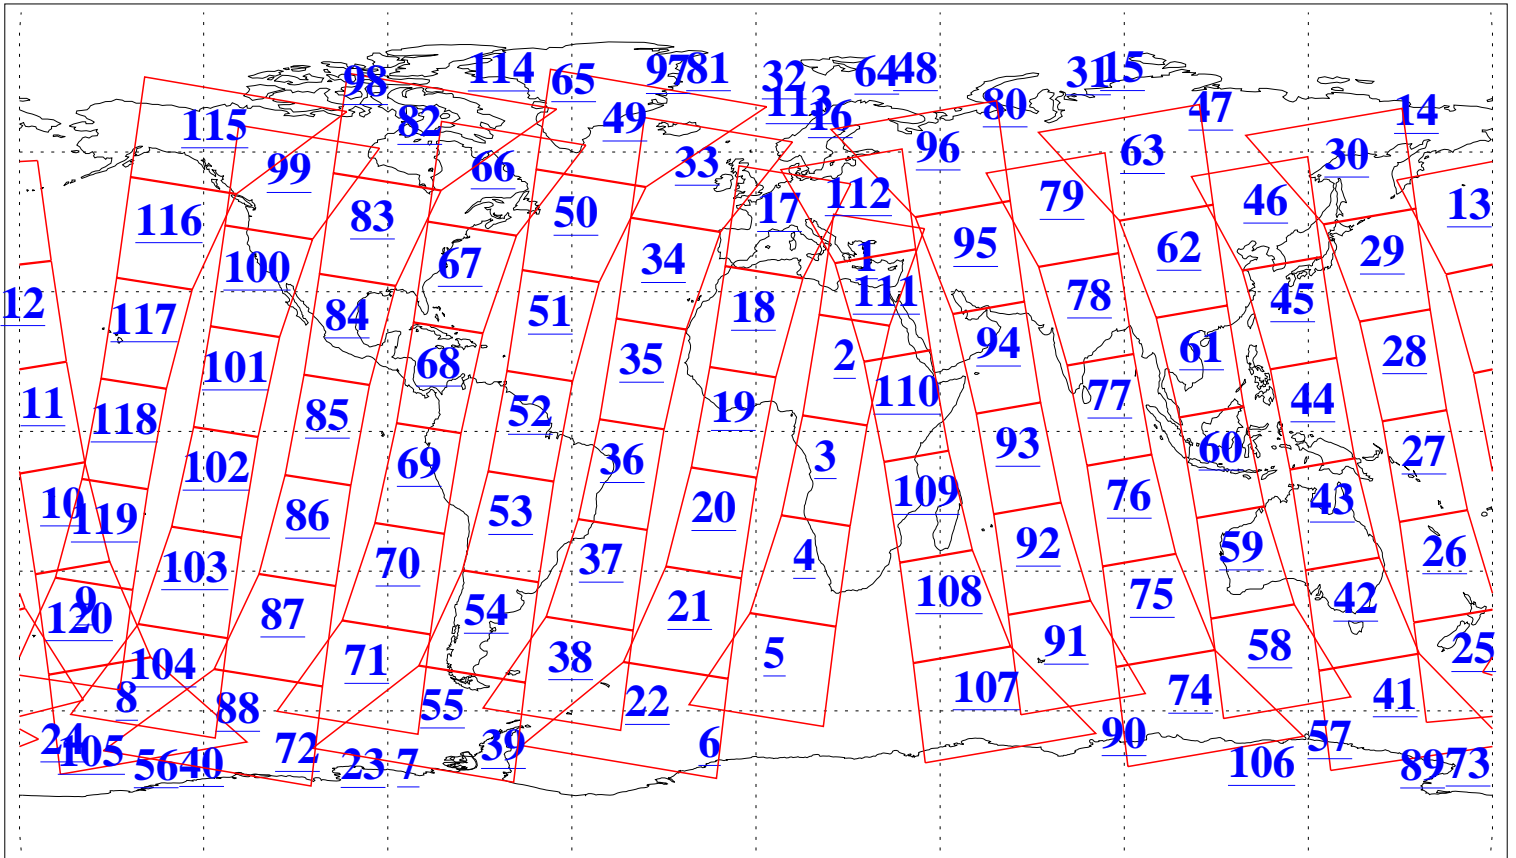

L1B Availability
AMSU Granules: 240
HSB Granules: 0
AIRS Granules: 240

29 May 2004
DoY 150
Aqua Day 756
Granules: 1 to 120

Granules: 121 to 240

Legend: AMSU Available, HSB Available, AIRS Available

L1B Availability
AMSU Granules: 240
HSB Granules: 0
AIRS Granules: 240

29 May 2004
DoY 150
Aqua Day 756

Ascending Granules

Descending Granules

Legend: AMSU Available, HSB Available, AIRS Available

L1B Availability
 AMSU Granules: 240
 HSB Granules: 0
 AIRS Granules: 240

29 May 2004
 DoY 150
 Aqua Day 756

Northern Hemisphere Granules

Southern Hemisphere Granules

Legend: AMSU Available, HSB Available, AIRS Available