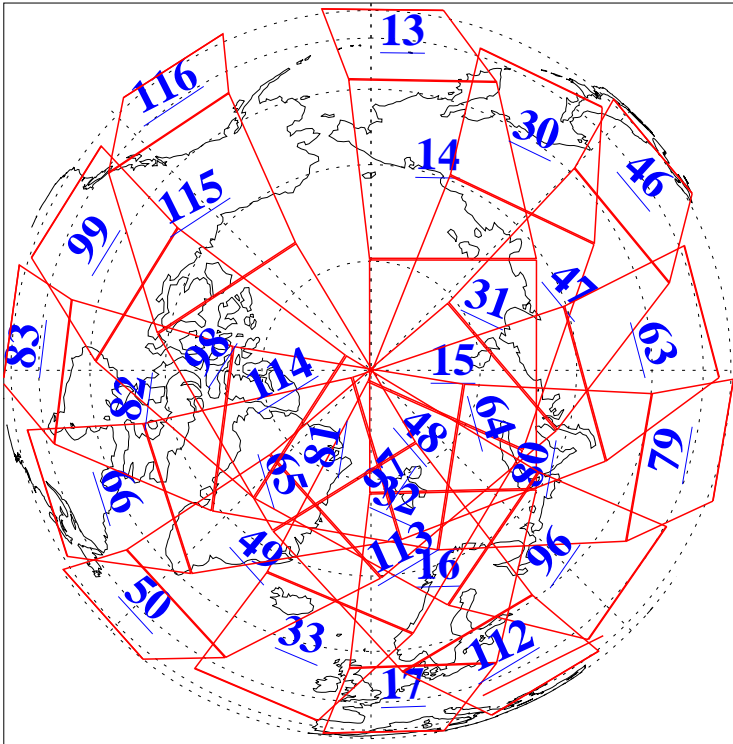

L1B Availability
AMSU Granules: 240
HSB Granules: 0
AIRS Granules: 240

29 May 2004
DoY 150
Aqua Day 756
Granules: 1 to 120

Granules: 121 to 240

Legend: AMSU Available, HSB Available, AIRS Available

L1B Availability
AMSU Granules: 240
HSB Granules: 0
AIRS Granules: 240

29 May 2004
DoY 150
Aqua Day 756

Ascending Granules

Descending Granules

Legend: AMSU Available, HSB Available, AIRS Available

L1B Availability
 AMSU Granules: 240
 HSB Granules: 0
 AIRS Granules: 240

29 May 2004
 DoY 150
 Aqua Day 756

Northern Hemisphere Granules

Southern Hemisphere Granules

Legend: AMSU Available, HSB Available, AIRS Available