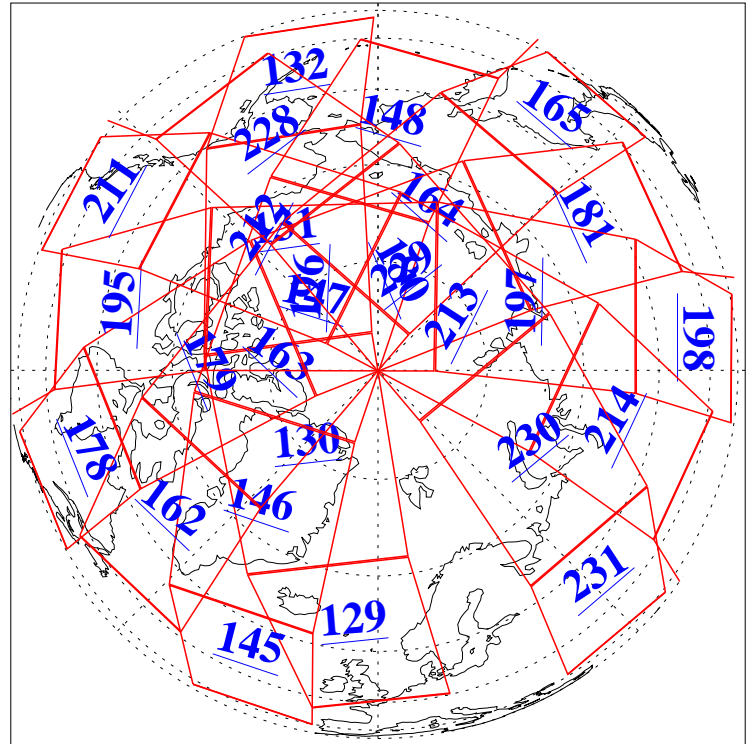

29 May 2004
DoY 150
Aqua Day 756

Ascending Granules

Descending Granules

Legend: AMSU Available, HSB Available, AIRS Available

L1B Availability
 AMSU Granules: 240
 HSB Granules: 0
 AIRS Granules: 240

29 May 2004
 DoY 150
 Aqua Day 756

Northern Hemisphere Granules

Southern Hemisphere Granules

Legend: AMSU Available, HSB Available, AIRS Available