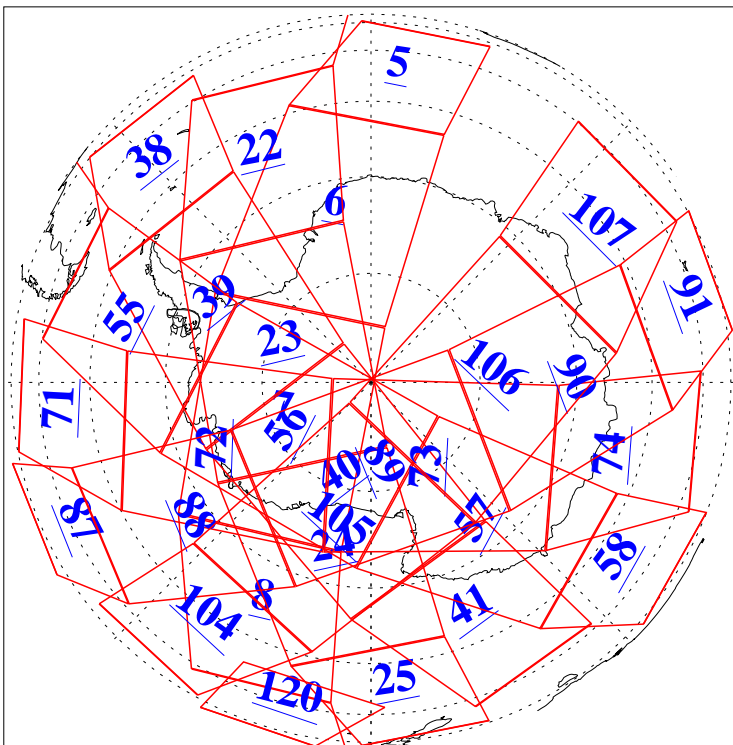

L1B Availability
AMSU Granules: 240
HSB Granules: 0
AIRS Granules: 240

29 May 2004
DoY 150
Aqua Day 756
Granules: 1 to 120

Granules: 121 to 240

Legend: AMSU Available, HSB Available, AIRS Available

L1B Availability
AMSU Granules: 240
HSB Granules: 0
AIRS Granules: 240

29 May 2004
DoY 150
Aqua Day 756

Ascending Granules

Descending Granules

Legend: AMSU Available, HSB Available, AIRS Available

L1B Availability
 AMSU Granules: 240
 HSB Granules: 0
 AIRS Granules: 240

29 May 2004
 DoY 150
 Aqua Day 756

Northern Hemisphere Granules

Southern Hemisphere Granules

Legend: AMSU Available, HSB Available, AIRS Available