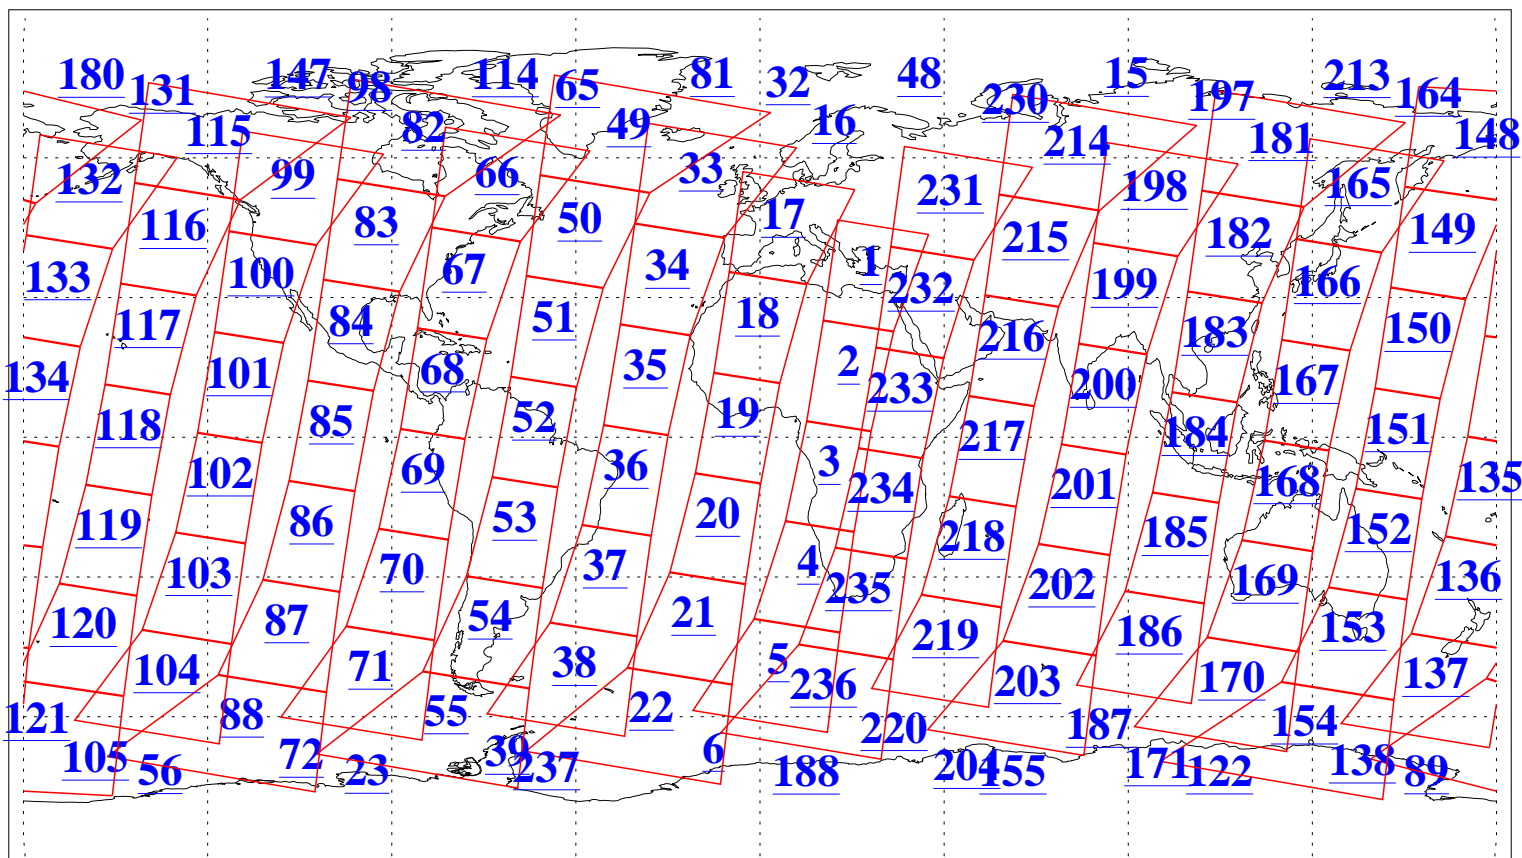

L1B Availability
AMSU Granules: 240
HSB Granules: 0
AIRS Granules: 240

29 May 2004
DoY 150
Aqua Day 756
Granules: 1 to 120

Granules: 121 to 240

Legend: AMSU Available, HSB Available, AIRS Available

L1B Availability
AMSU Granules: 240
HSB Granules: 0
AIRS Granules: 240

29 May 2004
DoY 150
Aqua Day 756

Ascending Granules

Descending Granules

Legend: AMSU Available, HSB Available, AIRS Available

L1B Availability
 AMSU Granules: 240
 HSB Granules: 0
 AIRS Granules: 240

29 May 2004
 DoY 150
 Aqua Day 756

Northern Hemisphere Granules

Southern Hemisphere Granules

Legend: AMSU Available, HSB Available, AIRS Available