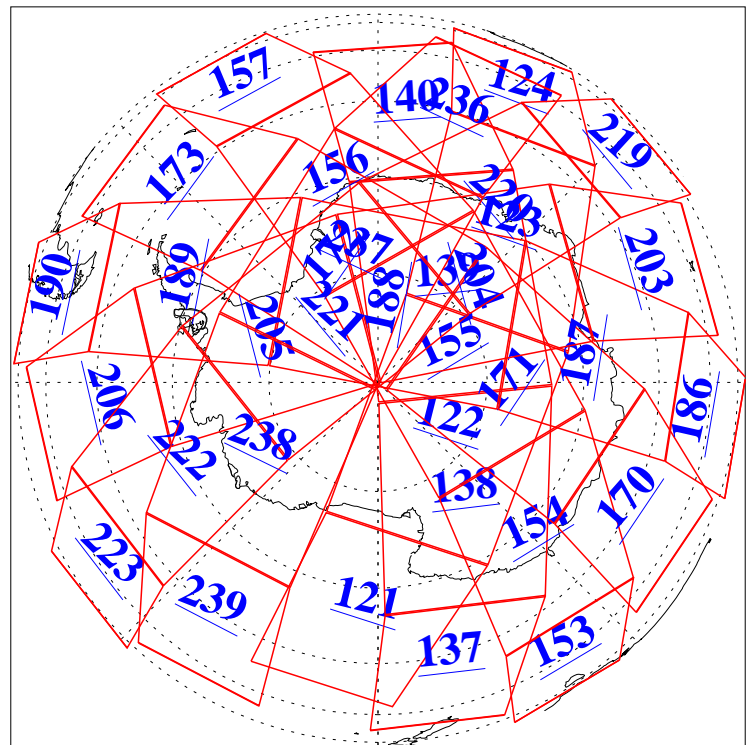

L1B Availability
AMSU Granules: 240
HSB Granules: 0
AIRS Granules: 240

29 May 2004
DoY 150
Aqua Day 756
Granules: 1 to 120

Granules: 121 to 240

Legend: AMSU Available, HSB Available, AIRS Available

L1B Availability
AMSU Granules: 240
HSB Granules: 0
AIRS Granules: 240

29 May 2004
DoY 150
Aqua Day 756

Ascending Granules

Descending Granules

Legend: AMSU Available, HSB Available, AIRS Available

L1B Availability
 AMSU Granules: 240
 HSB Granules: 0
 AIRS Granules: 240

29 May 2004
 DoY 150
 Aqua Day 756

Northern Hemisphere Granules

Southern Hemisphere Granules

Legend: AMSU Available, HSB Available, AIRS Available