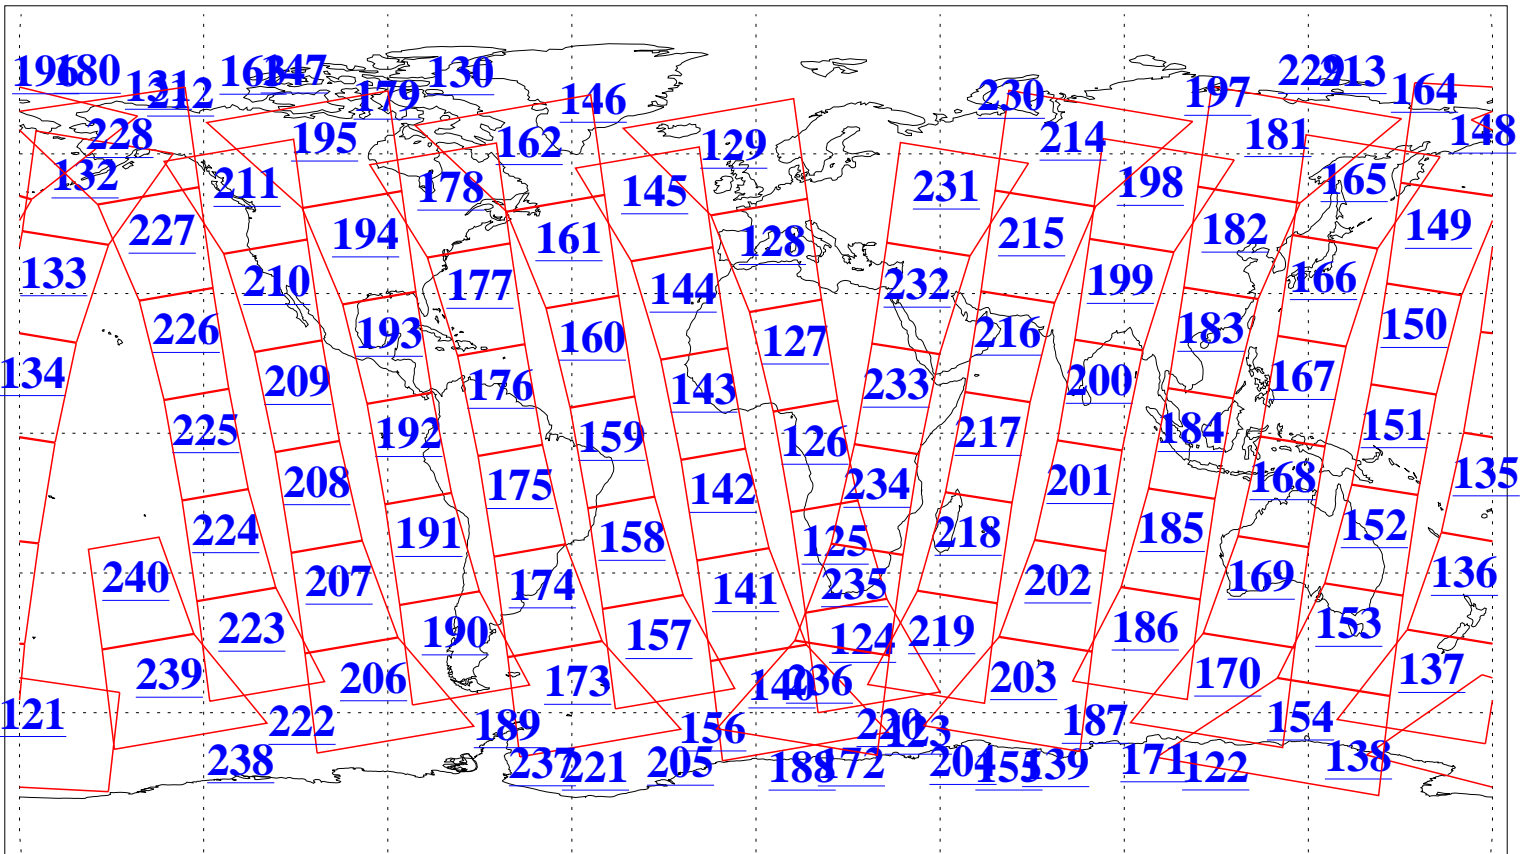

L1B Availability
AMSU Granules: 240
HSB Granules: 0
AIRS Granules: 240

29 May 2004
DoY 150
Aqua Day 756
Granules: 1 to 120

Granules: 121 to 240

Legend: AMSU Available, HSB Available, AIRS Available

L1B Availability
AMSU Granules: 240
HSB Granules: 0
AIRS Granules: 240

29 May 2004
DoY 150
Aqua Day 756

Ascending Granules

Descending Granules

Legend: AMSU Available, HSB Available, AIRS Available

L1B Availability
 AMSU Granules: 240
 HSB Granules: 0
 AIRS Granules: 240

29 May 2004
 DoY 150
 Aqua Day 756

Northern Hemisphere Granules

Southern Hemisphere Granules

Legend: AMSU Available, HSB Available, AIRS Available