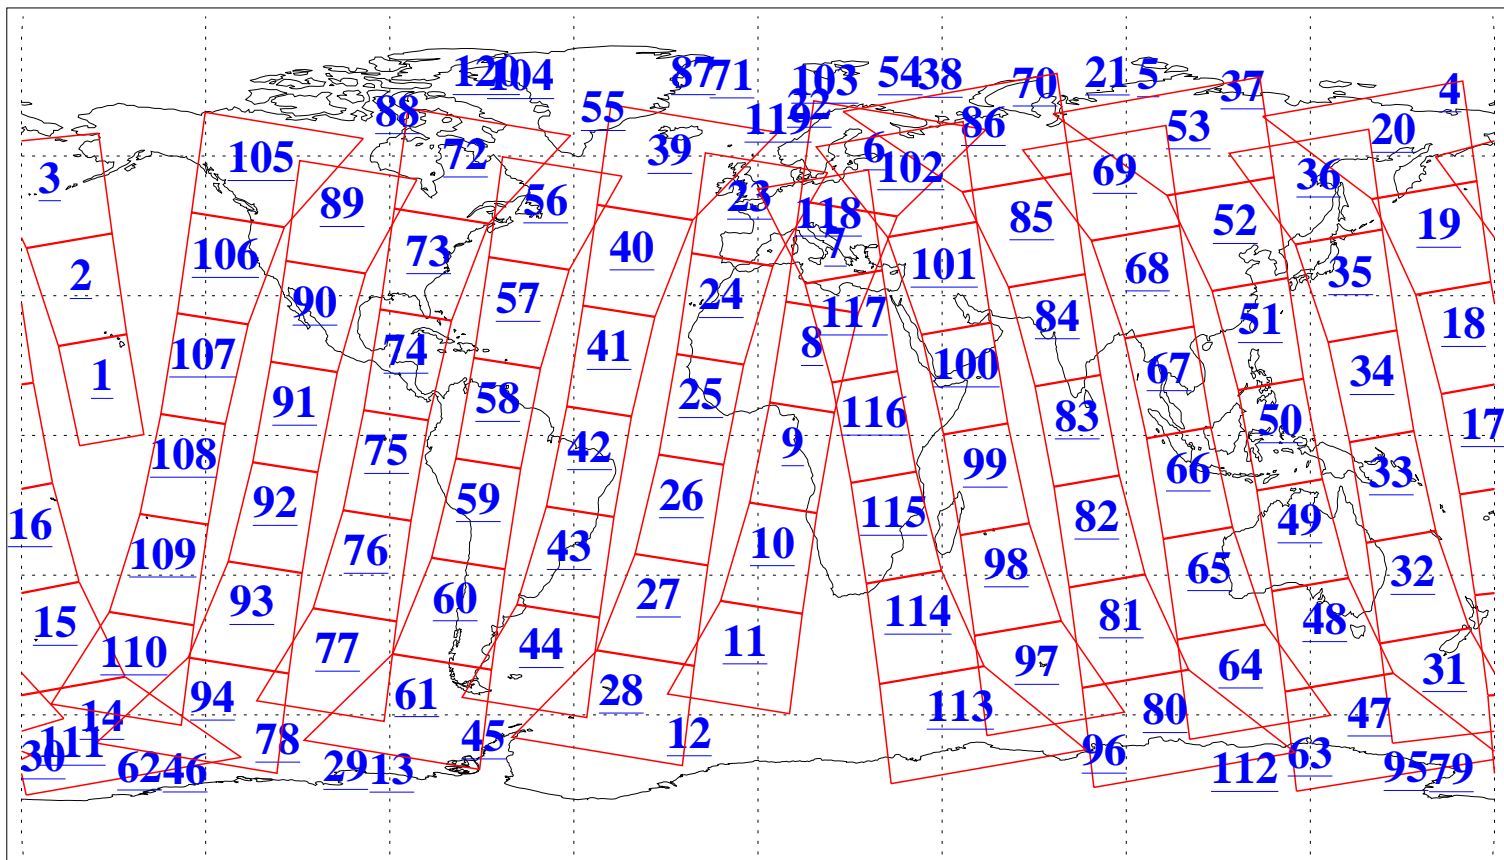

L1B Availability  
AMSU Granules: 240  
HSB Granules: 0  
AIRS Granules: 240

23 May 2004  
DoY 144  
Aqua Day 750  
Granules: 1 to 120

Granules: 121 to 240

Legend: AMSU Available, HSB Available, AIRS Available

L1B Availability  
 AMSU Granules: 240  
 HSB Granules: 0  
 AIRS Granules: 240

23 May 2004  
 DoY 144  
 Aqua Day 750

Ascending Granules

Descending Granules

Legend: AMSU Available, HSB Available, AIRS Available

L1B Availability  
 AMSU Granules: 240  
 HSB Granules: 0  
 AIRS Granules: 240

23 May 2004  
 DoY 144  
 Aqua Day 750

Northern Hemisphere Granules

Southern Hemisphere Granules

Legend: AMSU Available, HSB Available, AIRS Available