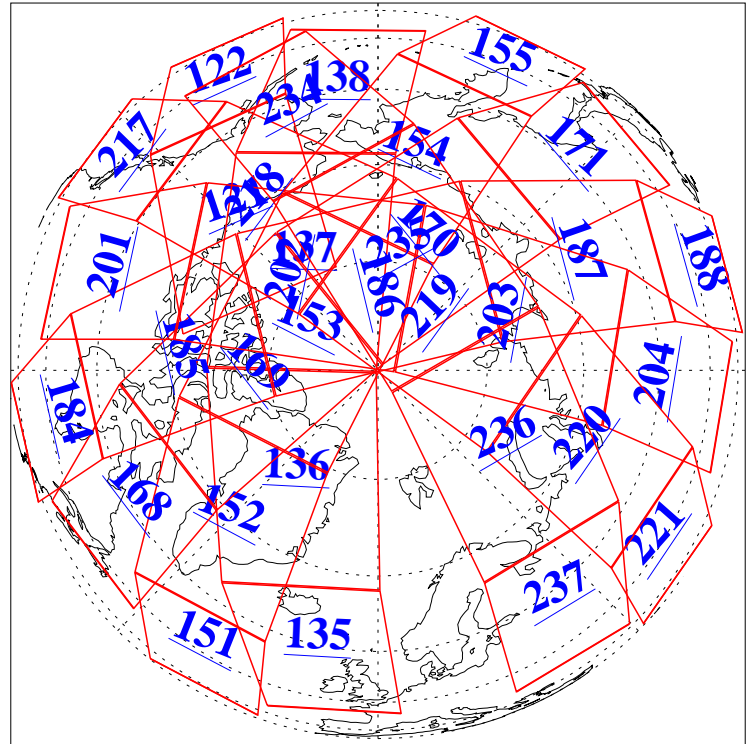

L1B Availability  
AMSU Granules: 240  
HSB Granules: 0  
AIRS Granules: 240

23 May 2004  
DoY 144  
Aqua Day 750  
Granules: 1 to 120

Granules: 121 to 240

Legend: AMSU Available, HSB Available, AIRS Available

L1B Availability  
 AMSU Granules: 240  
 HSB Granules: 0  
 AIRS Granules: 240

23 May 2004  
 DoY 144  
 Aqua Day 750

Ascending Granules

Descending Granules

Legend: AMSU Available, HSB Available, AIRS Available

L1B Availability  
 AMSU Granules: 240  
 HSB Granules: 0  
 AIRS Granules: 240

23 May 2004  
 DoY 144  
 Aqua Day 750

Northern Hemisphere Granules

Southern Hemisphere Granules

Legend: AMSU Available, HSB Available, AIRS Available