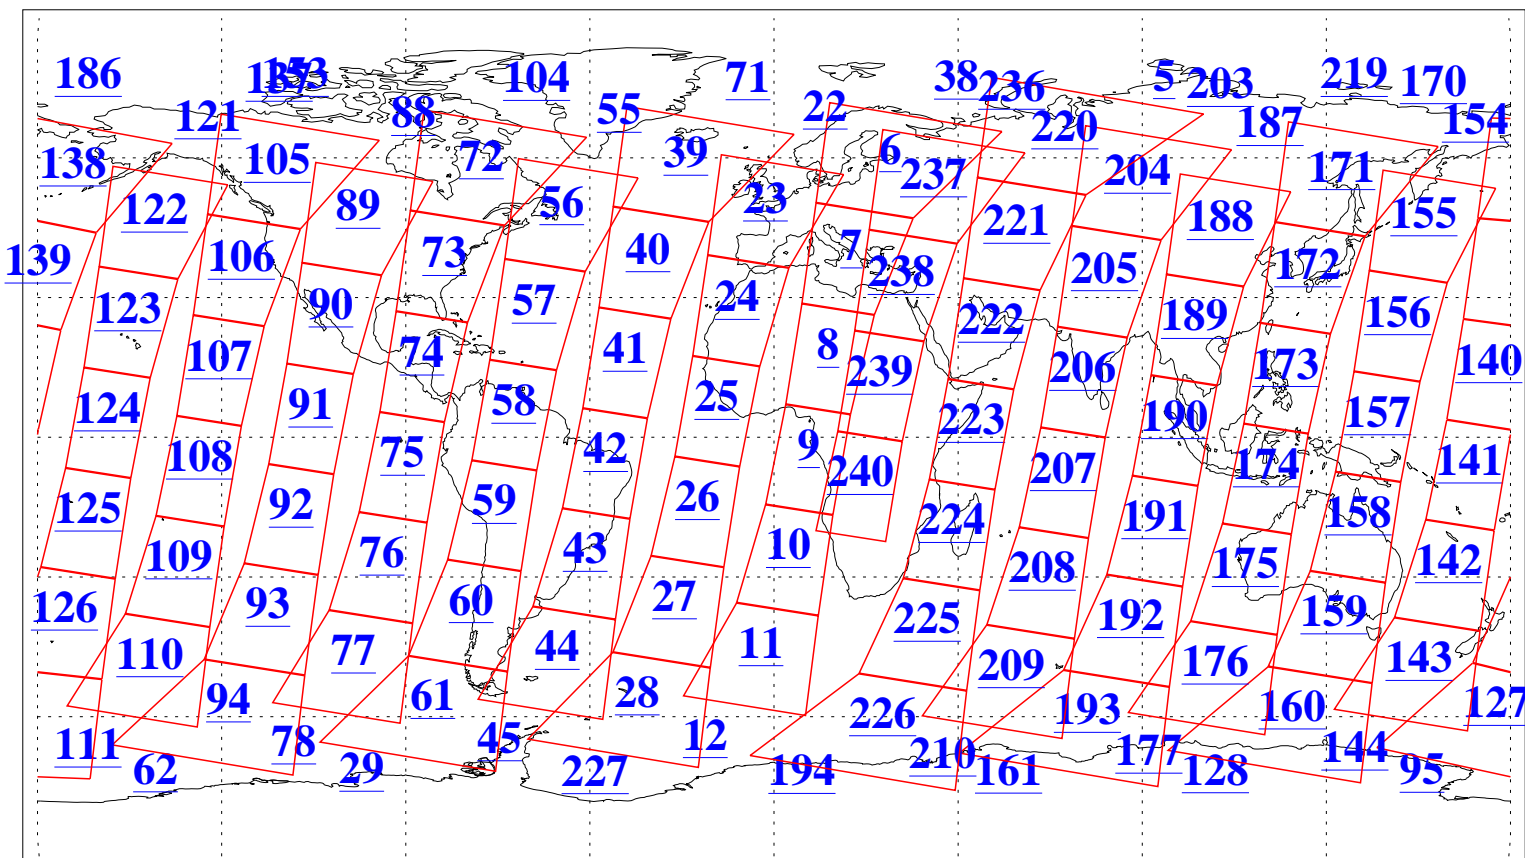

L1B Availability  
AMSU Granules: 240  
HSB Granules: 0  
AIRS Granules: 240

23 May 2004  
DoY 144  
Aqua Day 750  
Granules: 1 to 120

Granules: 121 to 240

Legend: AMSU Available, HSB Available, AIRS Available

L1B Availability  
 AMSU Granules: 240  
 HSB Granules: 0  
 AIRS Granules: 240

23 May 2004  
 DoY 144  
 Aqua Day 750

Ascending Granules

Descending Granules

Legend: AMSU Available, HSB Available, AIRS Available

L1B Availability  
 AMSU Granules: 240  
 HSB Granules: 0  
 AIRS Granules: 240

23 May 2004  
 DoY 144  
 Aqua Day 750

Northern Hemisphere Granules

Southern Hemisphere Granules

Legend: AMSU Available, HSB Available, AIRS Available