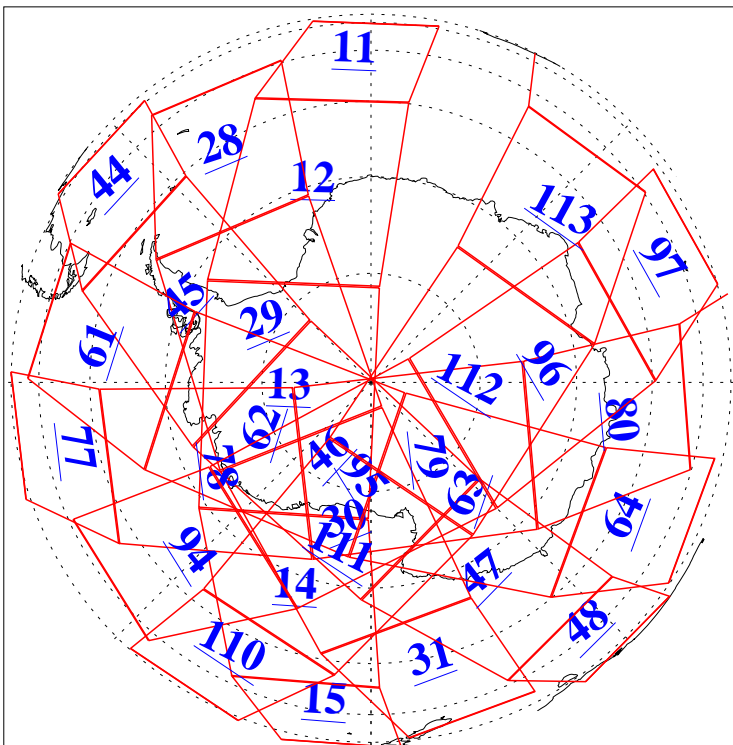

L1B Availability  
AMSU Granules: 240  
HSB Granules: 0  
AIRS Granules: 240

23 May 2004  
DoY 144  
Aqua Day 750  
Granules: 1 to 120

Granules: 121 to 240

Legend: AMSU Available, HSB Available, AIRS Available

L1B Availability  
 AMSU Granules: 240  
 HSB Granules: 0  
 AIRS Granules: 240

23 May 2004  
 DoY 144  
 Aqua Day 750

Ascending Granules

Descending Granules

Legend: AMSU Available, HSB Available, AIRS Available

L1B Availability  
 AMSU Granules: 240  
 HSB Granules: 0  
 AIRS Granules: 240

23 May 2004  
 DoY 144  
 Aqua Day 750

Northern Hemisphere Granules

Southern Hemisphere Granules

Legend: AMSU Available, HSB Available, AIRS Available