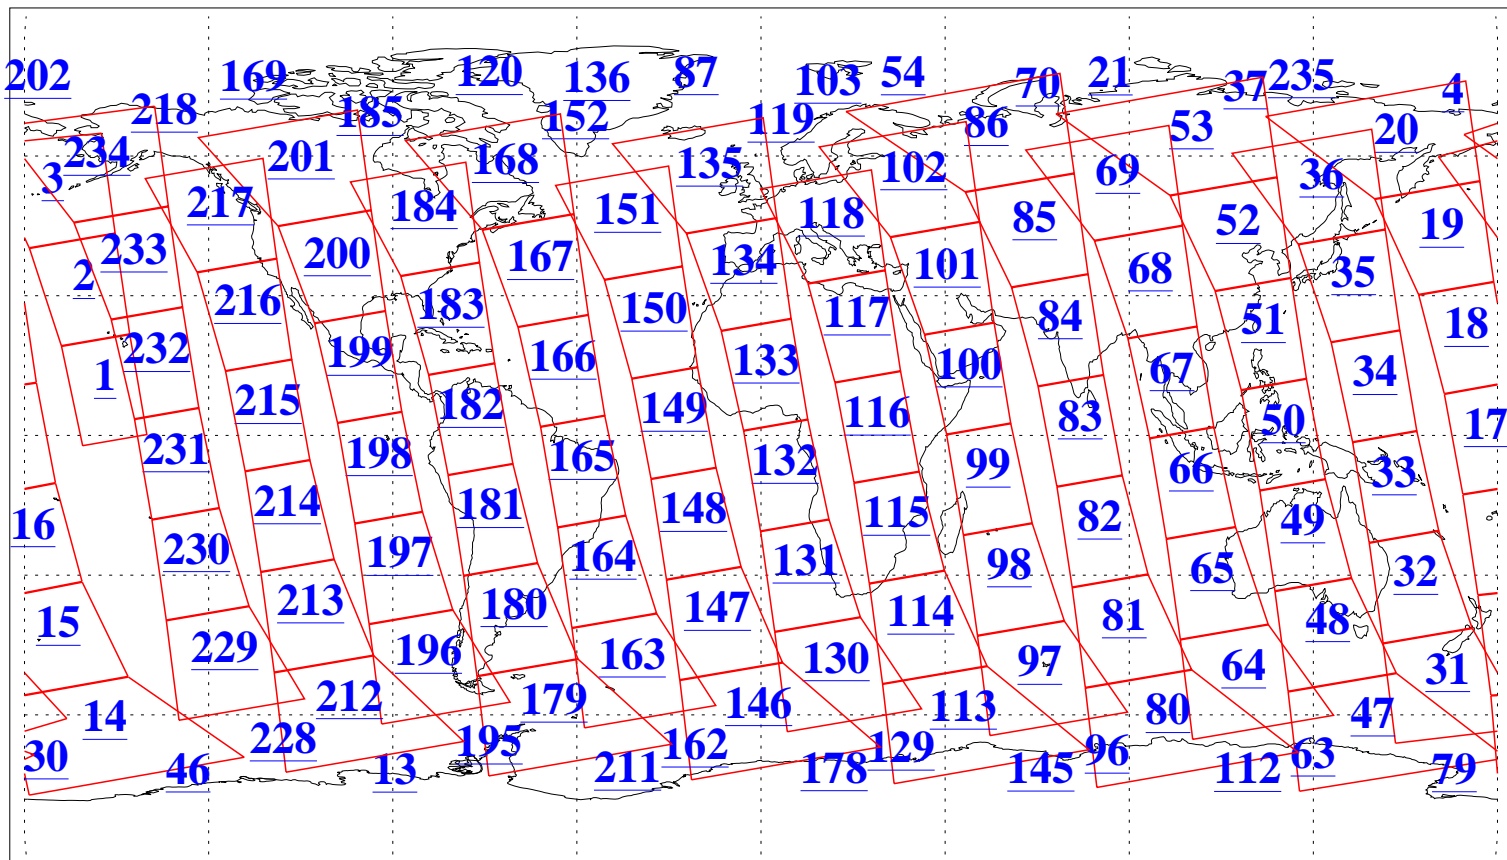

L1B Availability  
AMSU Granules: 240  
HSB Granules: 0  
AIRS Granules: 240

23 May 2004  
DoY 144  
Aqua Day 750  
Granules: 1 to 120

Granules: 121 to 240

Legend: AMSU Available, HSB Available, AIRS Available

L1B Availability  
 AMSU Granules: 240  
 HSB Granules: 0  
 AIRS Granules: 240

23 May 2004  
 DoY 144  
 Aqua Day 750

Ascending Granules

Descending Granules

Legend: AMSU Available, HSB Available, AIRS Available

L1B Availability  
 AMSU Granules: 240  
 HSB Granules: 0  
 AIRS Granules: 240

23 May 2004  
 DoY 144  
 Aqua Day 750

Northern Hemisphere Granules

Southern Hemisphere Granules

Legend: AMSU Available, HSB Available, AIRS Available