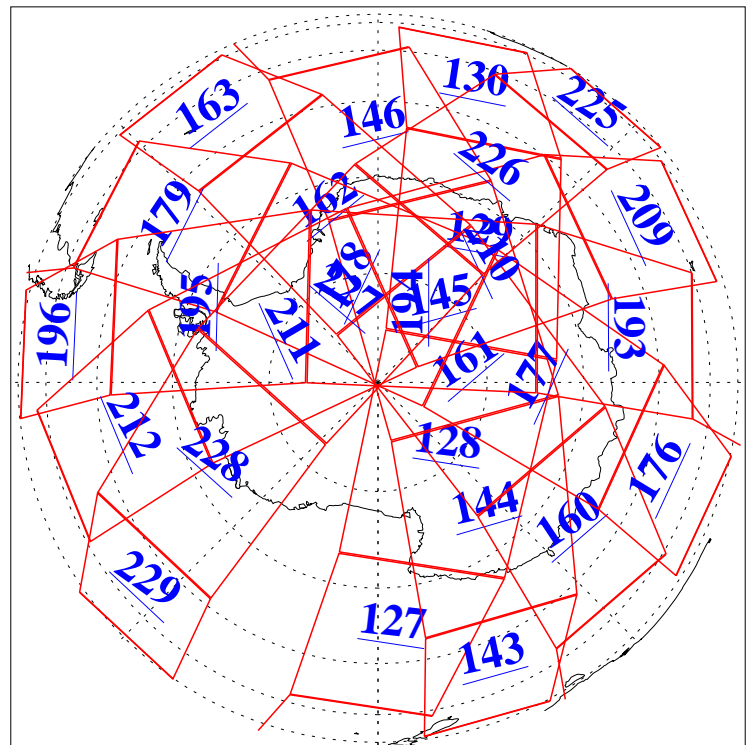

L1B Availability  
 AMSU Granules: 240  
 HSB Granules: 0  
 AIRS Granules: 240

23 May 2004  
 DoY 144  
 Aqua Day 750

Ascending Granules

Descending Granules

Legend: AMSU Available, HSB Available, AIRS Available

L1B Availability  
 AMSU Granules: 240  
 HSB Granules: 0  
 AIRS Granules: 240

23 May 2004  
 DoY 144  
 Aqua Day 750

Northern Hemisphere Granules

Southern Hemisphere Granules

Legend: AMSU Available, HSB Available, AIRS Available