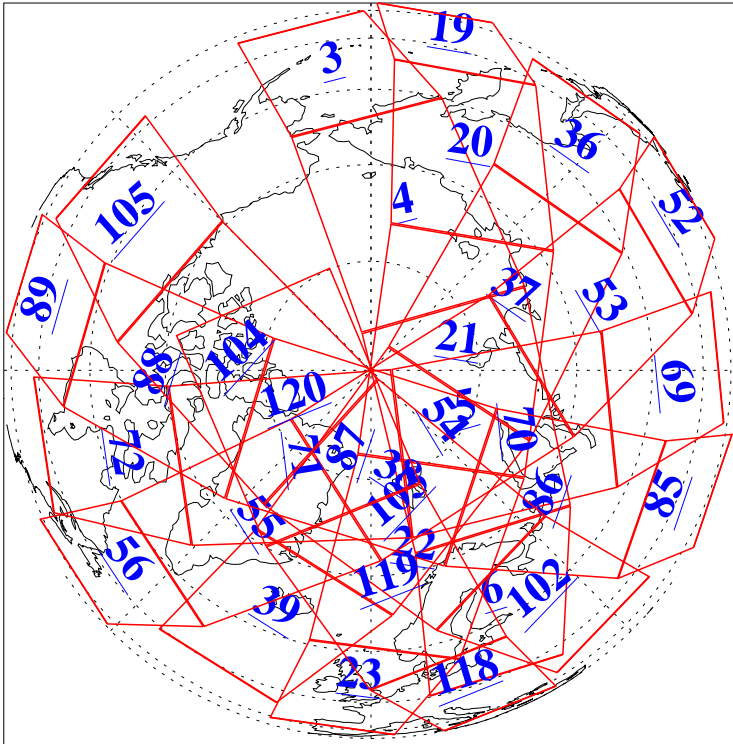

L1B Availability  
AMSU Granules: 240  
HSB Granules: 0  
AIRS Granules: 240

23 May 2004  
DoY 144  
Aqua Day 750  
Granules: 1 to 120

Granules: 121 to 240

Legend: AMSU Available, HSB Available, AIRS Available

L1B Availability  
 AMSU Granules: 240  
 HSB Granules: 0  
 AIRS Granules: 240

23 May 2004  
 DoY 144  
 Aqua Day 750

Ascending Granules

Descending Granules

Legend: AMSU Available, HSB Available, AIRS Available

L1B Availability  
 AMSU Granules: 240  
 HSB Granules: 0  
 AIRS Granules: 240

23 May 2004  
 DoY 144  
 Aqua Day 750

Northern Hemisphere Granules

Southern Hemisphere Granules

Legend: AMSU Available, HSB Available, AIRS Available