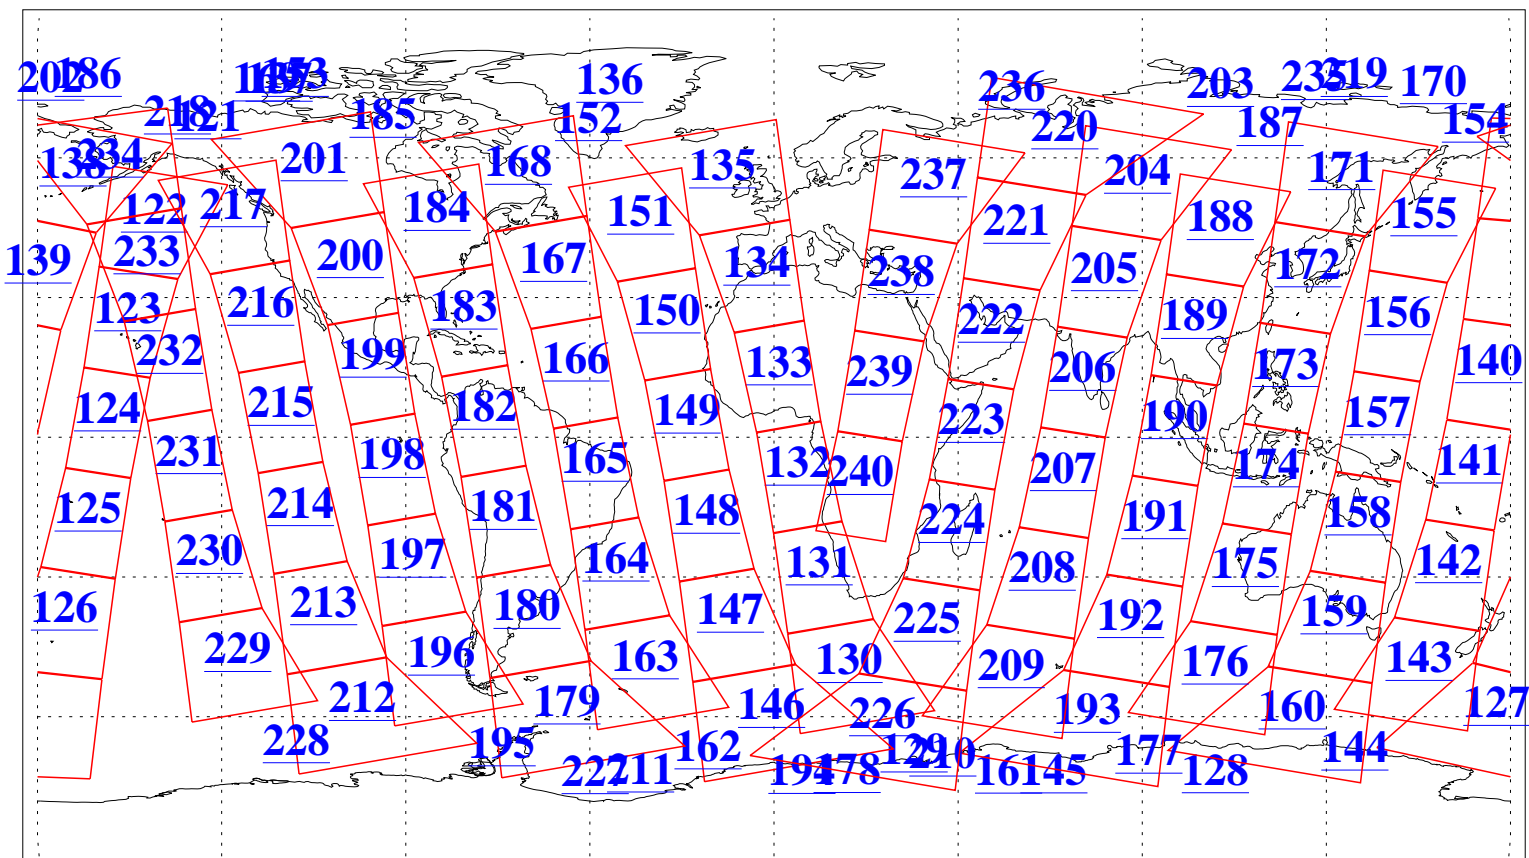

L1B Availability  
AMSU Granules: 240  
HSB Granules: 0  
AIRS Granules: 240

23 May 2004  
DoY 144  
Aqua Day 750  
Granules: 1 to 120

Granules: 121 to 240

Legend: AMSU Available, HSB Available, AIRS Available

L1B Availability  
 AMSU Granules: 240  
 HSB Granules: 0  
 AIRS Granules: 240

23 May 2004  
 DoY 144  
 Aqua Day 750

Ascending Granules

Descending Granules

Legend: AMSU Available, HSB Available, AIRS Available

L1B Availability  
 AMSU Granules: 240  
 HSB Granules: 0  
 AIRS Granules: 240

23 May 2004  
 DoY 144  
 Aqua Day 750

Northern Hemisphere Granules

Southern Hemisphere Granules

Legend: AMSU Available, HSB Available, AIRS Available