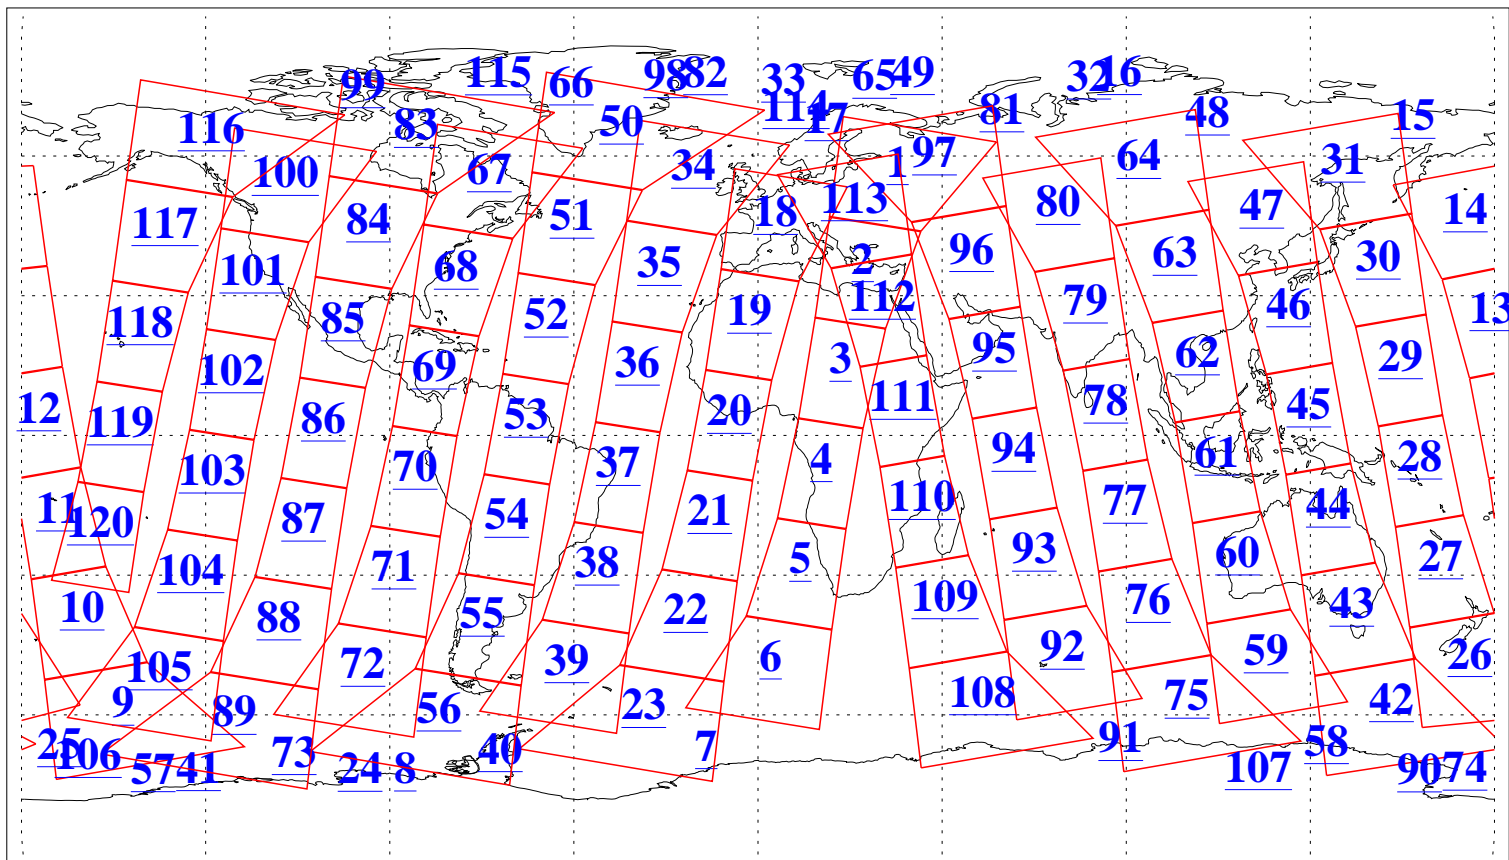

L1B Availability  
AMSU Granules: 240  
HSB Granules: 0  
AIRS Granules: 240

20 May 2004  
DoY 141  
Aqua Day 747  
Granules: 1 to 120

Granules: 121 to 240

Legend: AMSU Available, HSB Available, AIRS Available

L1B Availability  
AMSU Granules: 240  
HSB Granules: 0  
AIRS Granules: 240

20 May 2004  
DoY 141  
Aqua Day 747

Ascending Granules

Descending Granules

Legend: AMSU Available, HSB Available, AIRS Available

L1B Availability  
 AMSU Granules: 240  
 HSB Granules: 0  
 AIRS Granules: 240

20 May 2004  
 DoY 141  
 Aqua Day 747

Northern Hemisphere Granules

Southern Hemisphere Granules

Legend: AMSU Available, HSB Available, AIRS Available