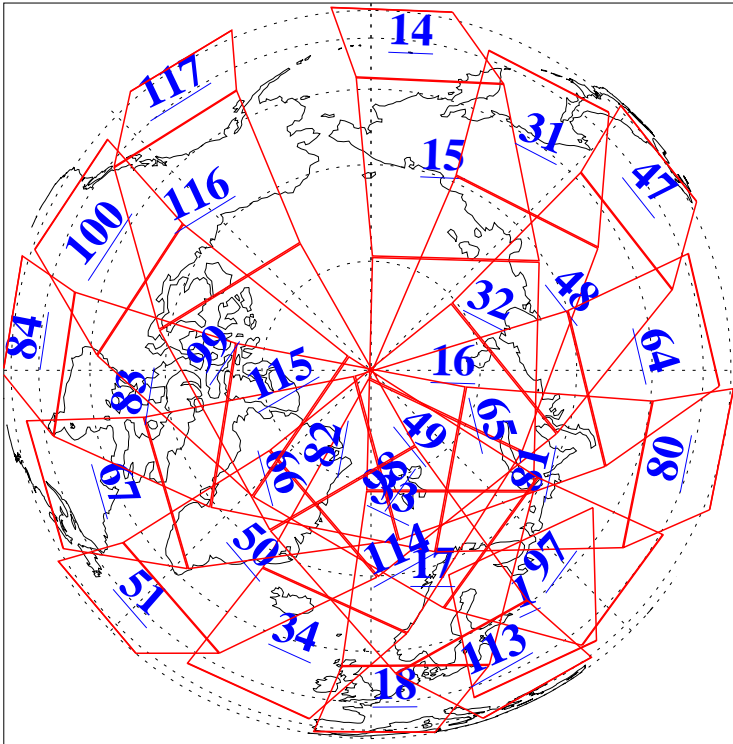

L1B Availability  
AMSU Granules: 240  
HSB Granules: 0  
AIRS Granules: 240

20 May 2004  
DoY 141  
Aqua Day 747  
Granules: 1 to 120

Granules: 121 to 240

Legend: AMSU Available, HSB Available, AIRS Available

L1B Availability  
AMSU Granules: 240  
HSB Granules: 0  
AIRS Granules: 240

20 May 2004  
DoY 141  
Aqua Day 747

Ascending Granules

Descending Granules

Legend: AMSU Available, HSB Available, AIRS Available

L1B Availability  
 AMSU Granules: 240  
 HSB Granules: 0  
 AIRS Granules: 240

20 May 2004  
 DoY 141  
 Aqua Day 747

Northern Hemisphere Granules

Southern Hemisphere Granules

Legend: AMSU Available, HSB Available, AIRS Available