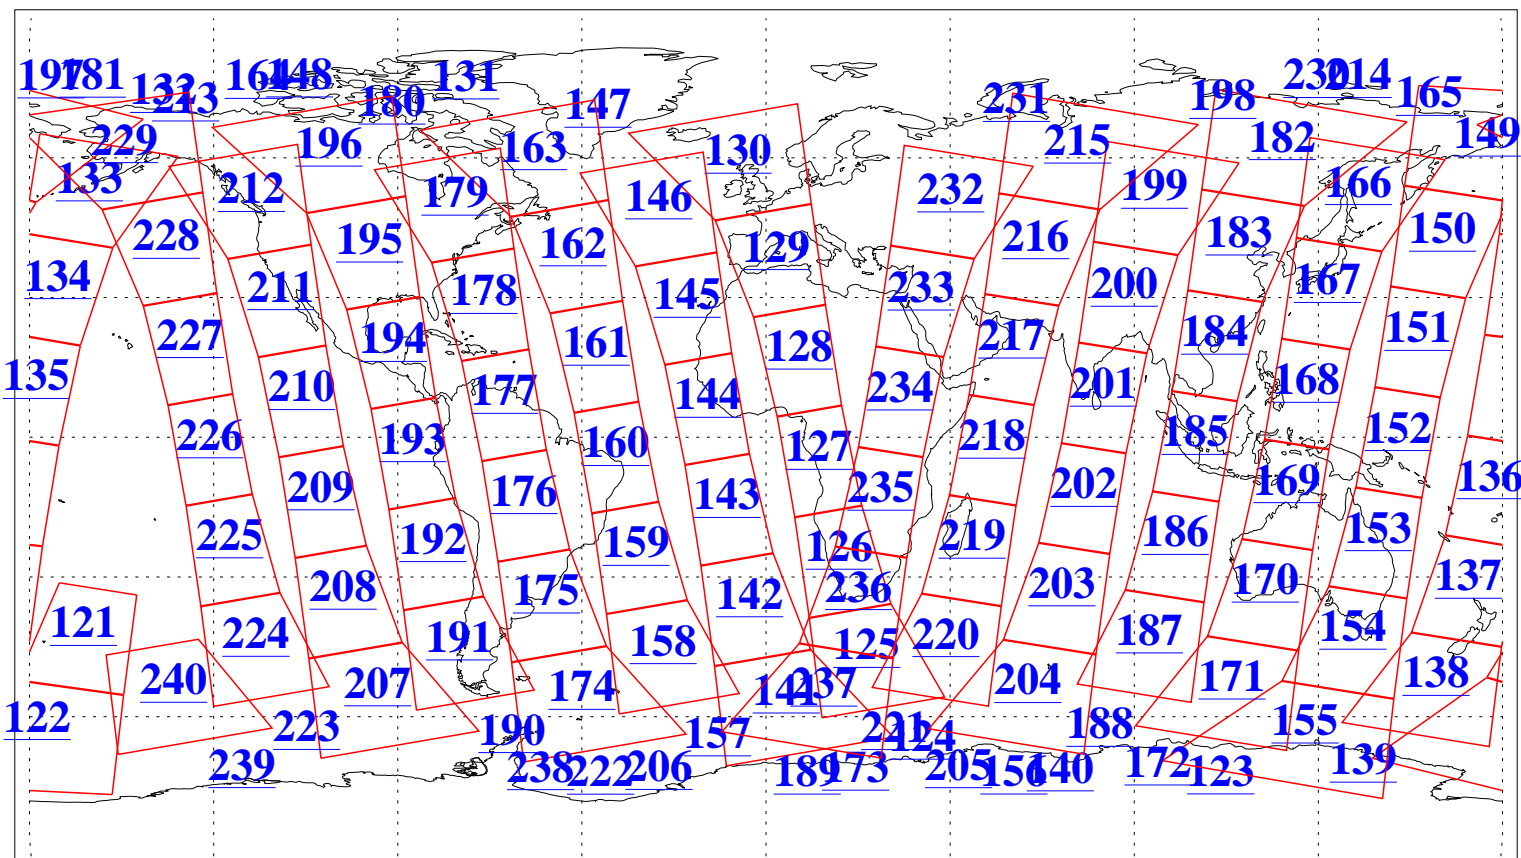

L1B Availability  
AMSU Granules: 240  
HSB Granules: 0  
AIRS Granules: 240

20 May 2004  
DoY 141  
Aqua Day 747  
Granules: 1 to 120

Granules: 121 to 240

Legend: AMSU Available, HSB Available, AIRS Available

L1B Availability  
AMSU Granules: 240  
HSB Granules: 0  
AIRS Granules: 240

20 May 2004  
DoY 141  
Aqua Day 747

Ascending Granules

Descending Granules

Legend: AMSU Available, HSB Available, AIRS Available

L1B Availability  
 AMSU Granules: 240  
 HSB Granules: 0  
 AIRS Granules: 240

20 May 2004  
 DoY 141  
 Aqua Day 747

Northern Hemisphere Granules

Southern Hemisphere Granules

Legend: AMSU Available, HSB Available, AIRS Available