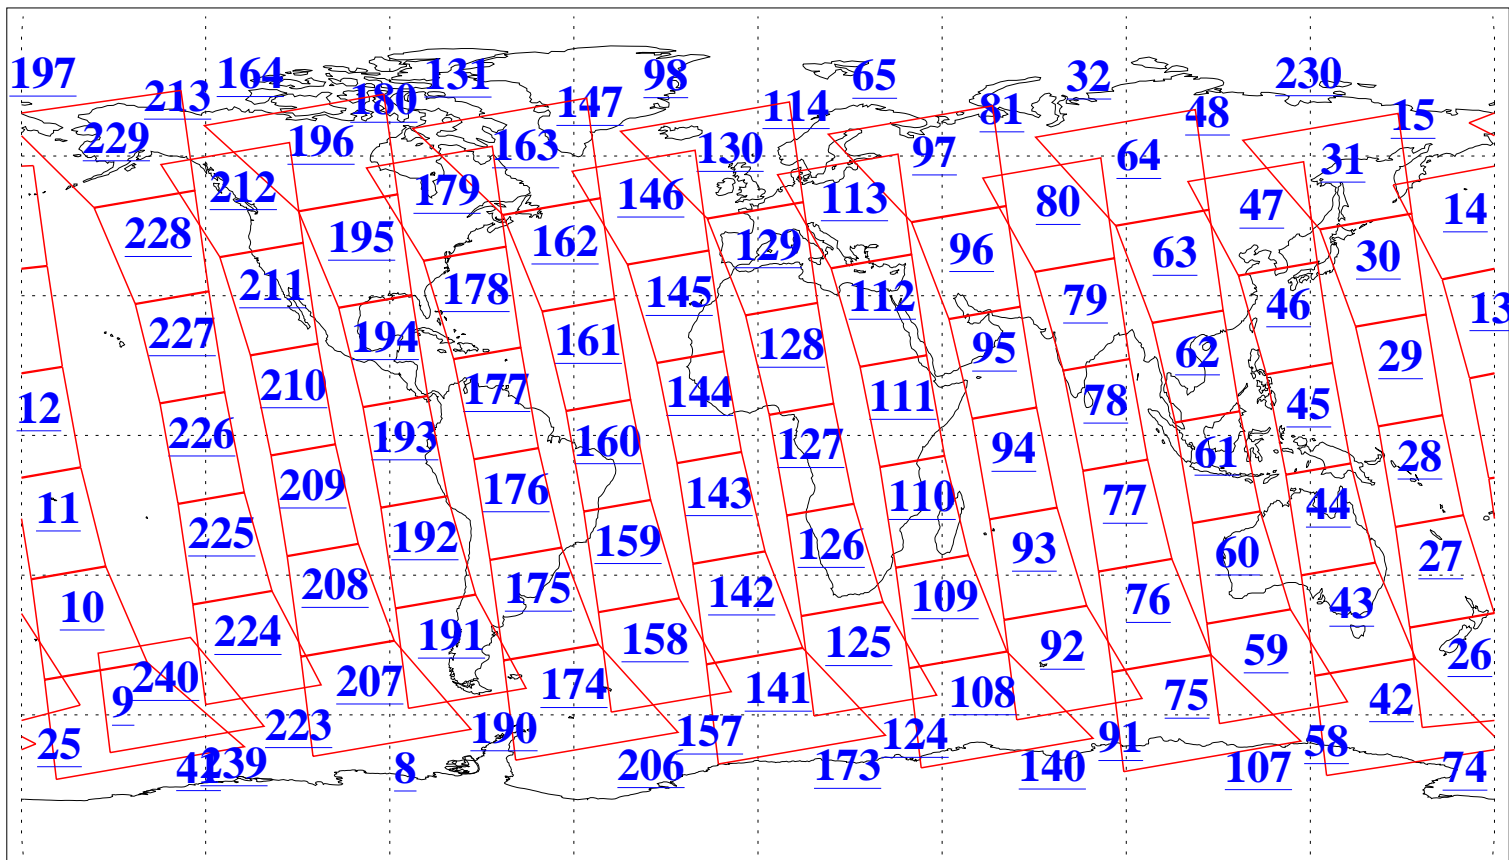

L1B Availability  
AMSU Granules: 240  
HSB Granules: 0  
AIRS Granules: 240

20 May 2004  
DoY 141  
Aqua Day 747  
Granules: 1 to 120

Granules: 121 to 240

Legend: AMSU Available, HSB Available, AIRS Available

L1B Availability  
AMSU Granules: 240  
HSB Granules: 0  
AIRS Granules: 240

20 May 2004  
DoY 141  
Aqua Day 747

Ascending Granules

Descending Granules

Legend: AMSU Available, HSB Available, AIRS Available

L1B Availability  
 AMSU Granules: 240  
 HSB Granules: 0  
 AIRS Granules: 240

20 May 2004  
 DoY 141  
 Aqua Day 747

Northern Hemisphere Granules

Southern Hemisphere Granules

Legend: AMSU Available, HSB Available, AIRS Available