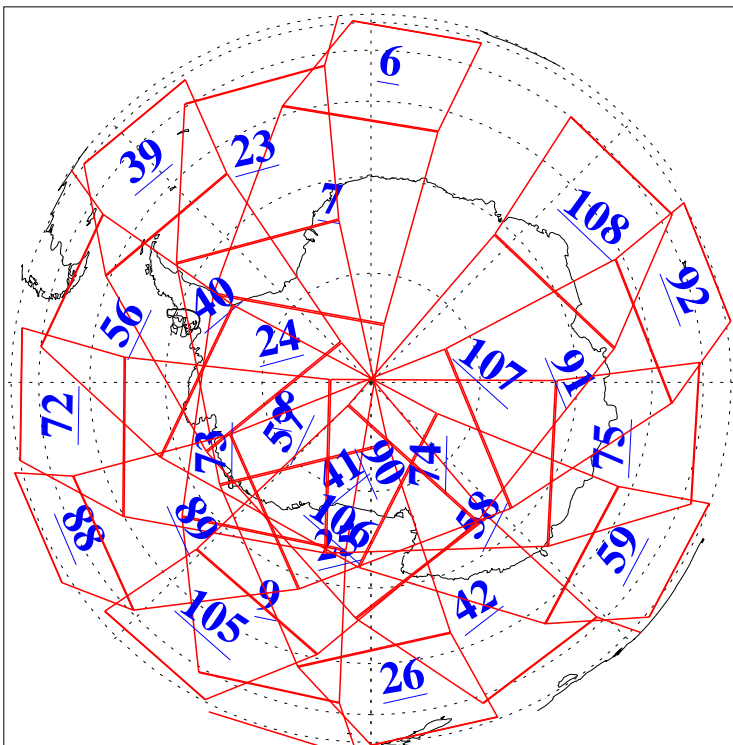

L1B Availability  
AMSU Granules: 240  
HSB Granules: 0  
AIRS Granules: 240

20 May 2004  
DoY 141  
Aqua Day 747  
Granules: 1 to 120

Granules: 121 to 240

Legend: AMSU Available, HSB Available, AIRS Available

L1B Availability  
AMSU Granules: 240  
HSB Granules: 0  
AIRS Granules: 240

20 May 2004  
DoY 141  
Aqua Day 747

Ascending Granules

Descending Granules

Legend: AMSU Available, HSB Available, AIRS Available

L1B Availability  
 AMSU Granules: 240  
 HSB Granules: 0  
 AIRS Granules: 240

20 May 2004  
 DoY 141  
 Aqua Day 747

Northern Hemisphere Granules

Southern Hemisphere Granules

Legend: AMSU Available, HSB Available, AIRS Available