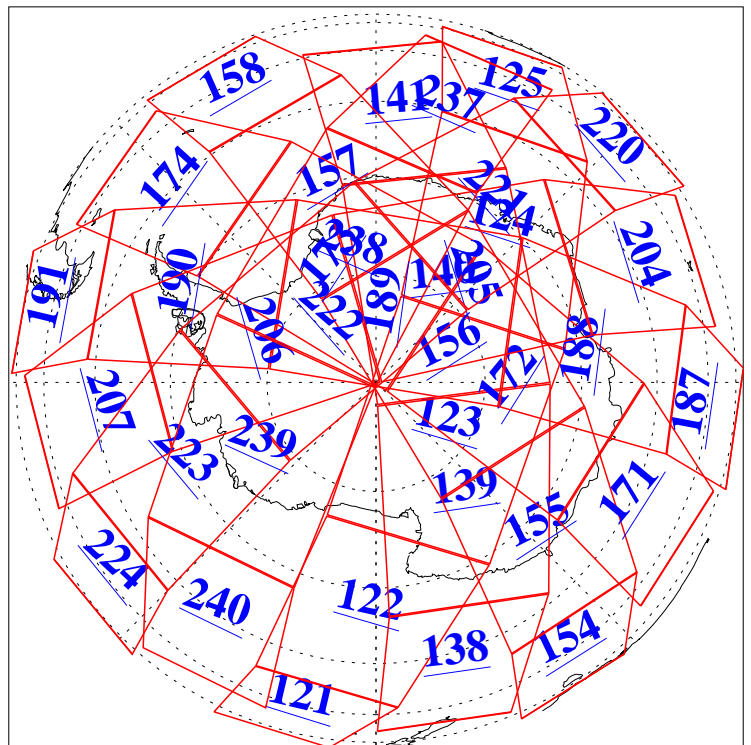

L1B Availability  
AMSU Granules: 240  
HSB Granules: 0  
AIRS Granules: 240

20 May 2004  
DoY 141  
Aqua Day 747  
Granules: 1 to 120

Granules: 121 to 240

Legend: AMSU Available, HSB Available, AIRS Available

L1B Availability  
AMSU Granules: 240  
HSB Granules: 0  
AIRS Granules: 240

20 May 2004  
DoY 141  
Aqua Day 747

Ascending Granules

Descending Granules

Legend: AMSU Available, HSB Available, AIRS Available

L1B Availability  
 AMSU Granules: 240  
 HSB Granules: 0  
 AIRS Granules: 240

20 May 2004  
 DoY 141  
 Aqua Day 747

Northern Hemisphere Granules

Southern Hemisphere Granules

Legend: AMSU Available, HSB Available, AIRS Available