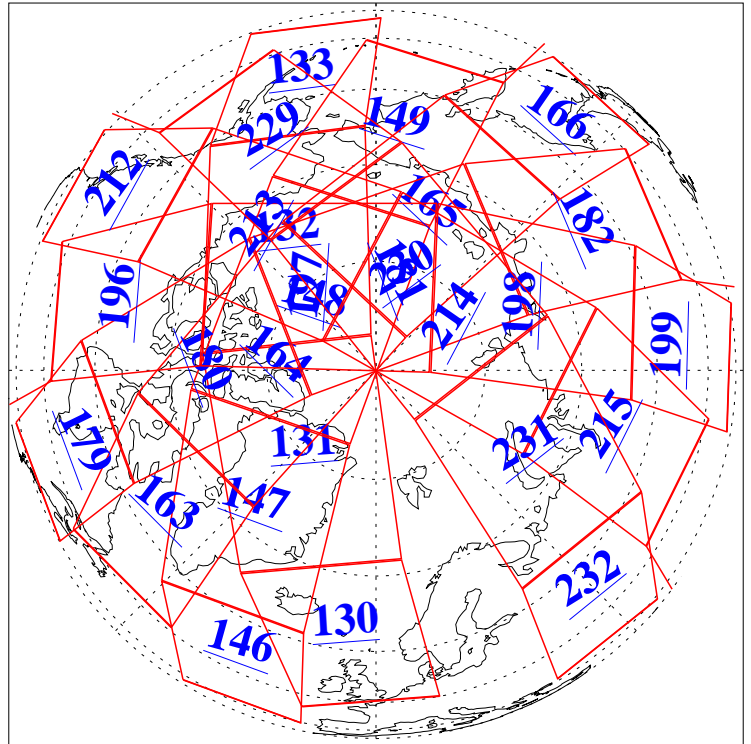

L1B Availability  
AMSU Granules: 240  
HSB Granules: 0  
AIRS Granules: 240

20 May 2004  
DoY 141  
Aqua Day 747  
Granules: 1 to 120

Granules: 121 to 240

Legend: AMSU Available, HSB Available, AIRS Available

L1B Availability  
AMSU Granules: 240  
HSB Granules: 0  
AIRS Granules: 240

20 May 2004  
DoY 141  
Aqua Day 747

Ascending Granules

Descending Granules

Legend: AMSU Available, HSB Available, AIRS Available

L1B Availability  
 AMSU Granules: 240  
 HSB Granules: 0  
 AIRS Granules: 240

20 May 2004  
 DoY 141  
 Aqua Day 747

Northern Hemisphere Granules

Southern Hemisphere Granules

Legend: AMSU Available, HSB Available, AIRS Available