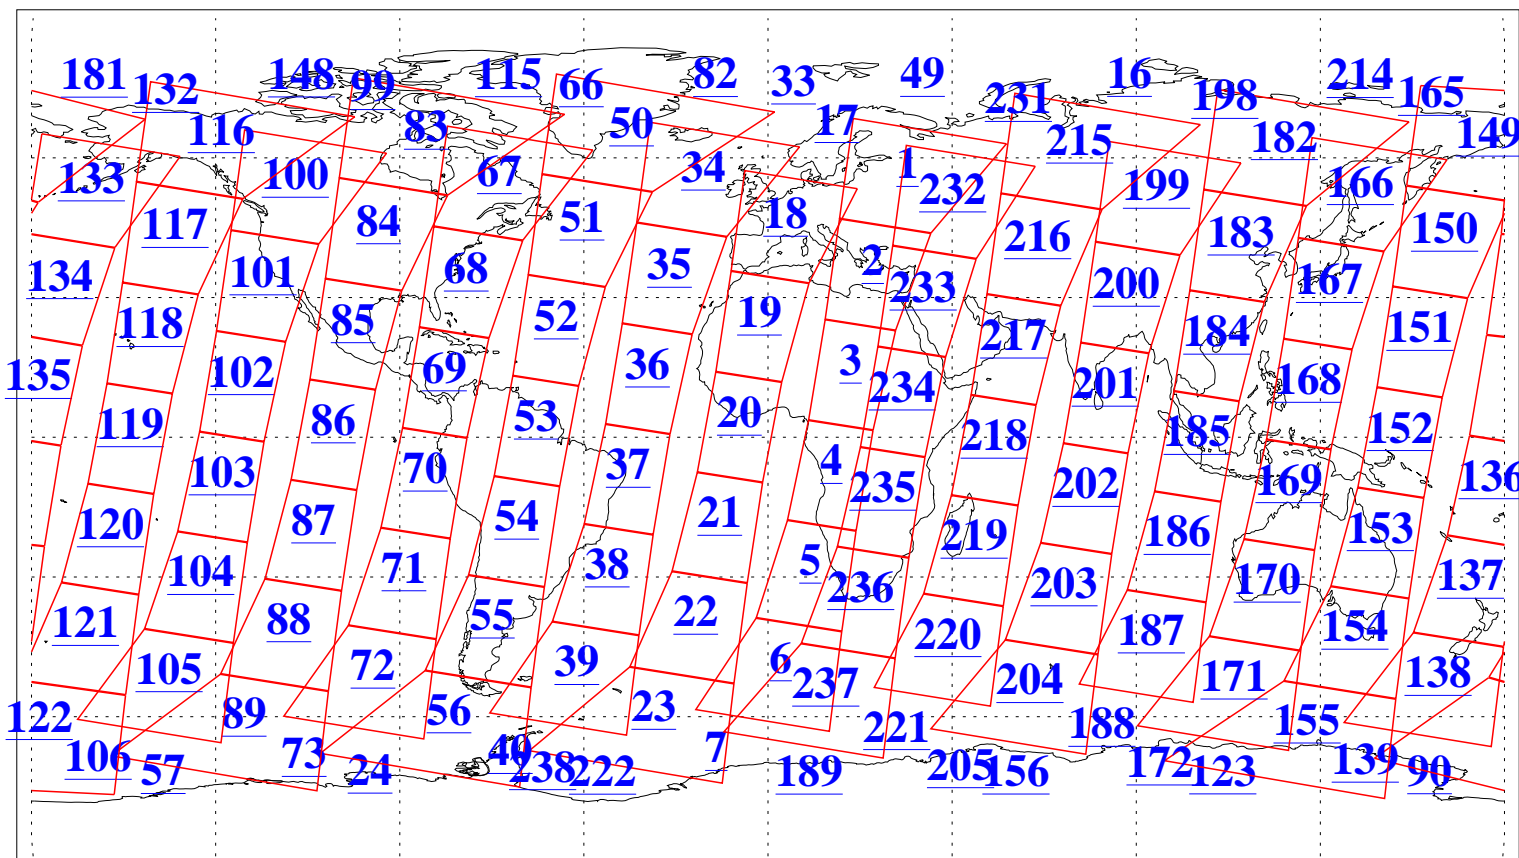

L1B Availability  
AMSU Granules: 240  
HSB Granules: 0  
AIRS Granules: 240

20 May 2004  
DoY 141  
Aqua Day 747  
Granules: 1 to 120

Granules: 121 to 240

Legend: AMSU Available, HSB Available, AIRS Available

L1B Availability  
AMSU Granules: 240  
HSB Granules: 0  
AIRS Granules: 240

20 May 2004  
DoY 141  
Aqua Day 747

Ascending Granules

Descending Granules

Legend: AMSU Available, HSB Available, AIRS Available

L1B Availability  
 AMSU Granules: 240  
 HSB Granules: 0  
 AIRS Granules: 240

20 May 2004  
 DoY 141  
 Aqua Day 747

Northern Hemisphere Granules

Southern Hemisphere Granules

Legend: AMSU Available, HSB Available, AIRS Available