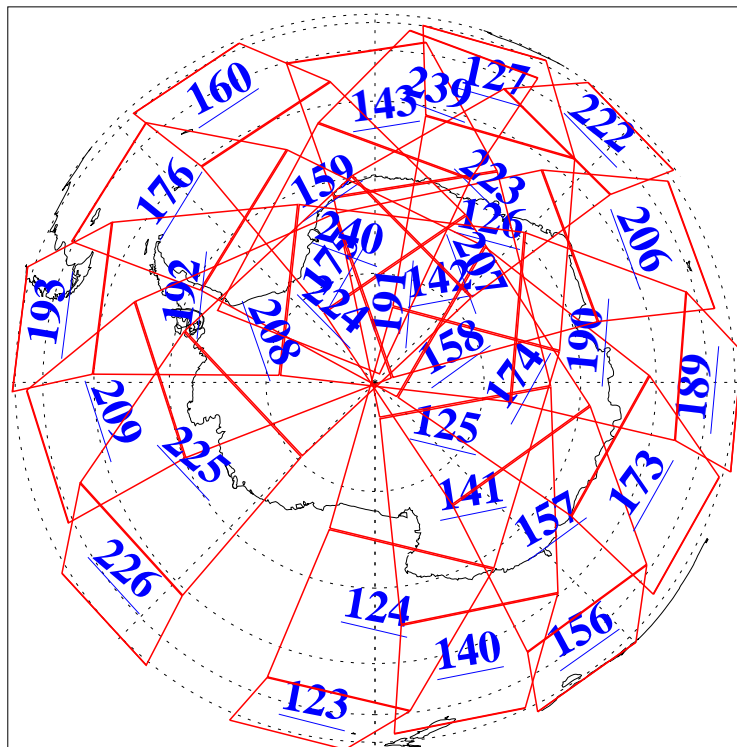

L1B Availability  
AMSU Granules: 240  
HSB Granules: 0  
AIRS Granules: 240

18 May 2004  
DoY 139  
Aqua Day 745  
Granules: 1 to 120

Granules: 121 to 240

Legend: AMSU Available, HSB Available, AIRS Available

L1B Availability  
AMSU Granules: 240  
HSB Granules: 0  
AIRS Granules: 240

18 May 2004  
DoY 139  
Aqua Day 745

Ascending Granules

Descending Granules

Legend: AMSU Available, HSB Available, AIRS Available

L1B Availability  
 AMSU Granules: 240  
 HSB Granules: 0  
 AIRS Granules: 240

18 May 2004  
 DoY 139  
 Aqua Day 745

Northern Hemisphere Granules

Southern Hemisphere Granules

Legend: AMSU Available, HSB Available, AIRS Available