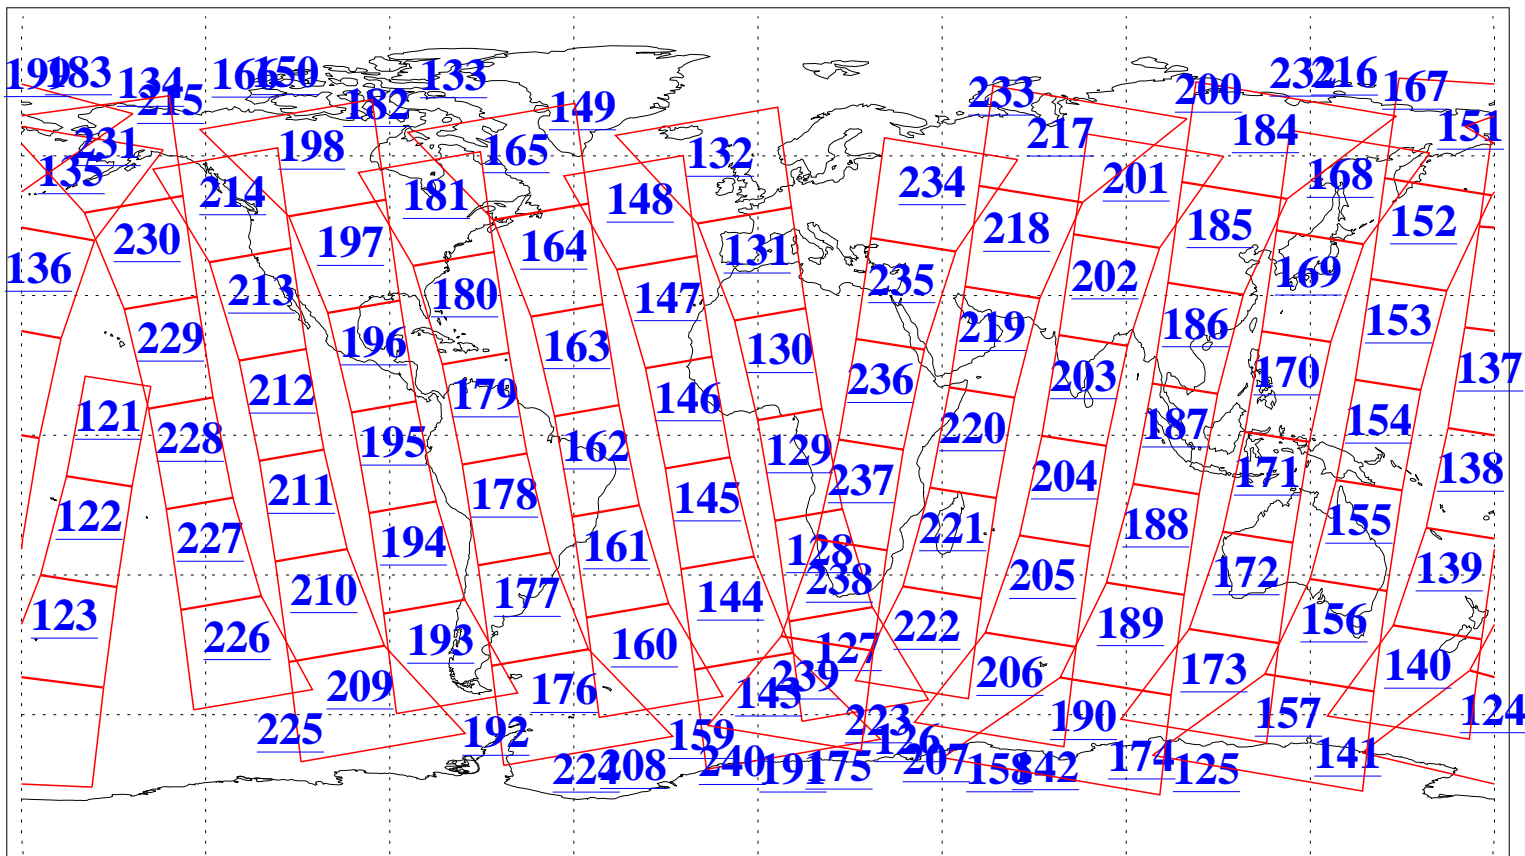

L1B Availability  
AMSU Granules: 240  
HSB Granules: 0  
AIRS Granules: 240

18 May 2004  
DoY 139  
Aqua Day 745  
Granules: 1 to 120

Granules: 121 to 240

Legend: AMSU Available, HSB Available, AIRS Available

L1B Availability  
AMSU Granules: 240  
HSB Granules: 0  
AIRS Granules: 240

18 May 2004  
DoY 139  
Aqua Day 745

Ascending Granules

Descending Granules

Legend: AMSU Available, HSB Available, AIRS Available

L1B Availability  
 AMSU Granules: 240  
 HSB Granules: 0  
 AIRS Granules: 240

18 May 2004  
 DoY 139  
 Aqua Day 745

Northern Hemisphere Granules

Southern Hemisphere Granules

Legend: AMSU Available, HSB Available, AIRS Available