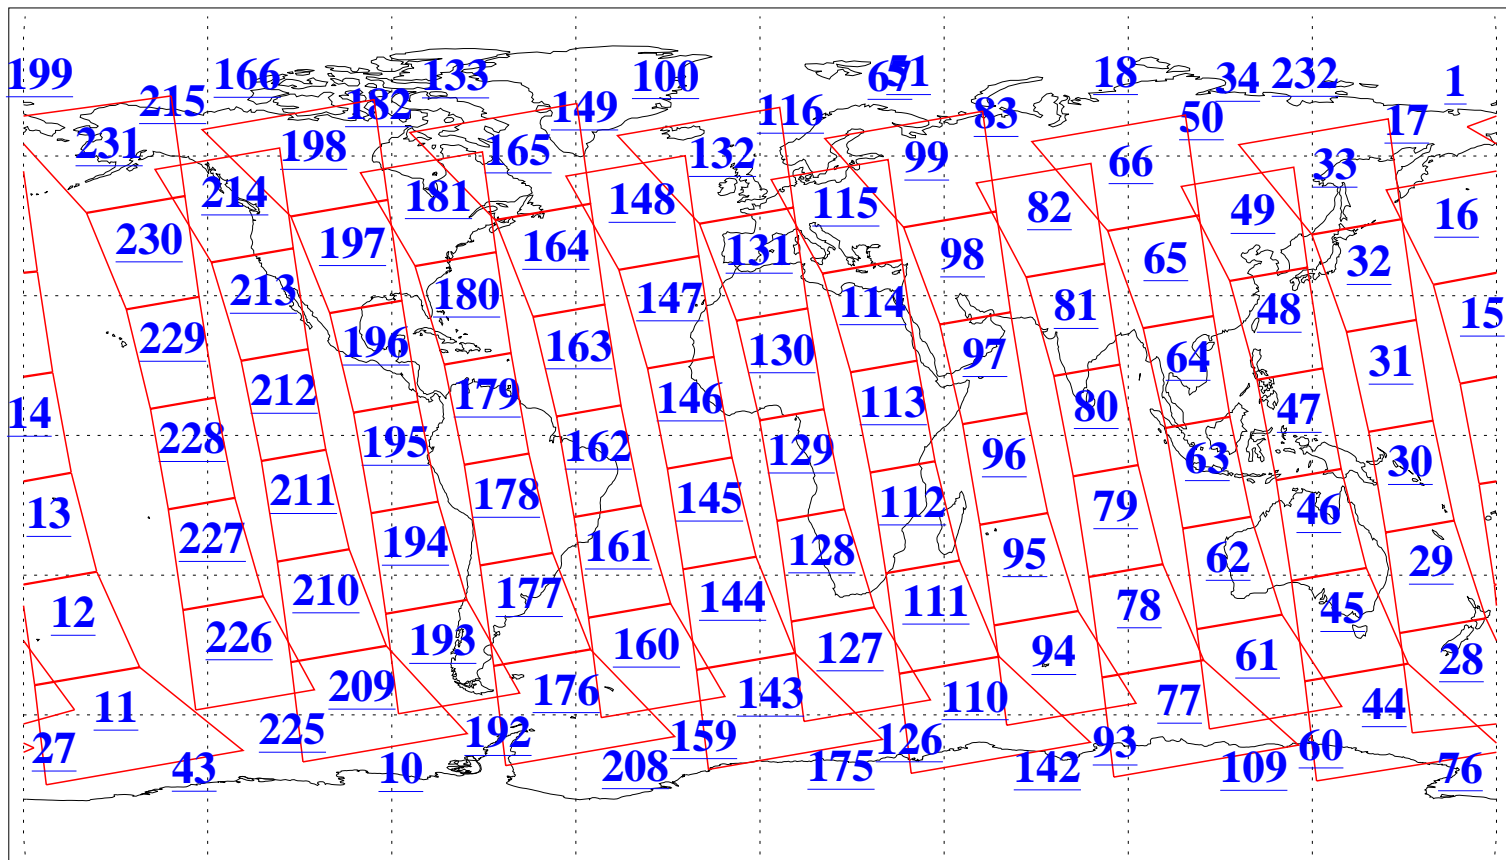

L1B Availability  
AMSU Granules: 240  
HSB Granules: 0  
AIRS Granules: 240

18 May 2004  
DoY 139  
Aqua Day 745  
Granules: 1 to 120

Granules: 121 to 240

Legend: AMSU Available, HSB Available, AIRS Available

L1B Availability  
AMSU Granules: 240  
HSB Granules: 0  
AIRS Granules: 240

18 May 2004  
DoY 139  
Aqua Day 745

Ascending Granules

Descending Granules

Legend: AMSU Available, HSB Available, AIRS Available

L1B Availability  
 AMSU Granules: 240  
 HSB Granules: 0  
 AIRS Granules: 240

18 May 2004  
 DoY 139  
 Aqua Day 745

Northern Hemisphere Granules

Southern Hemisphere Granules

Legend: AMSU Available, HSB Available, AIRS Available