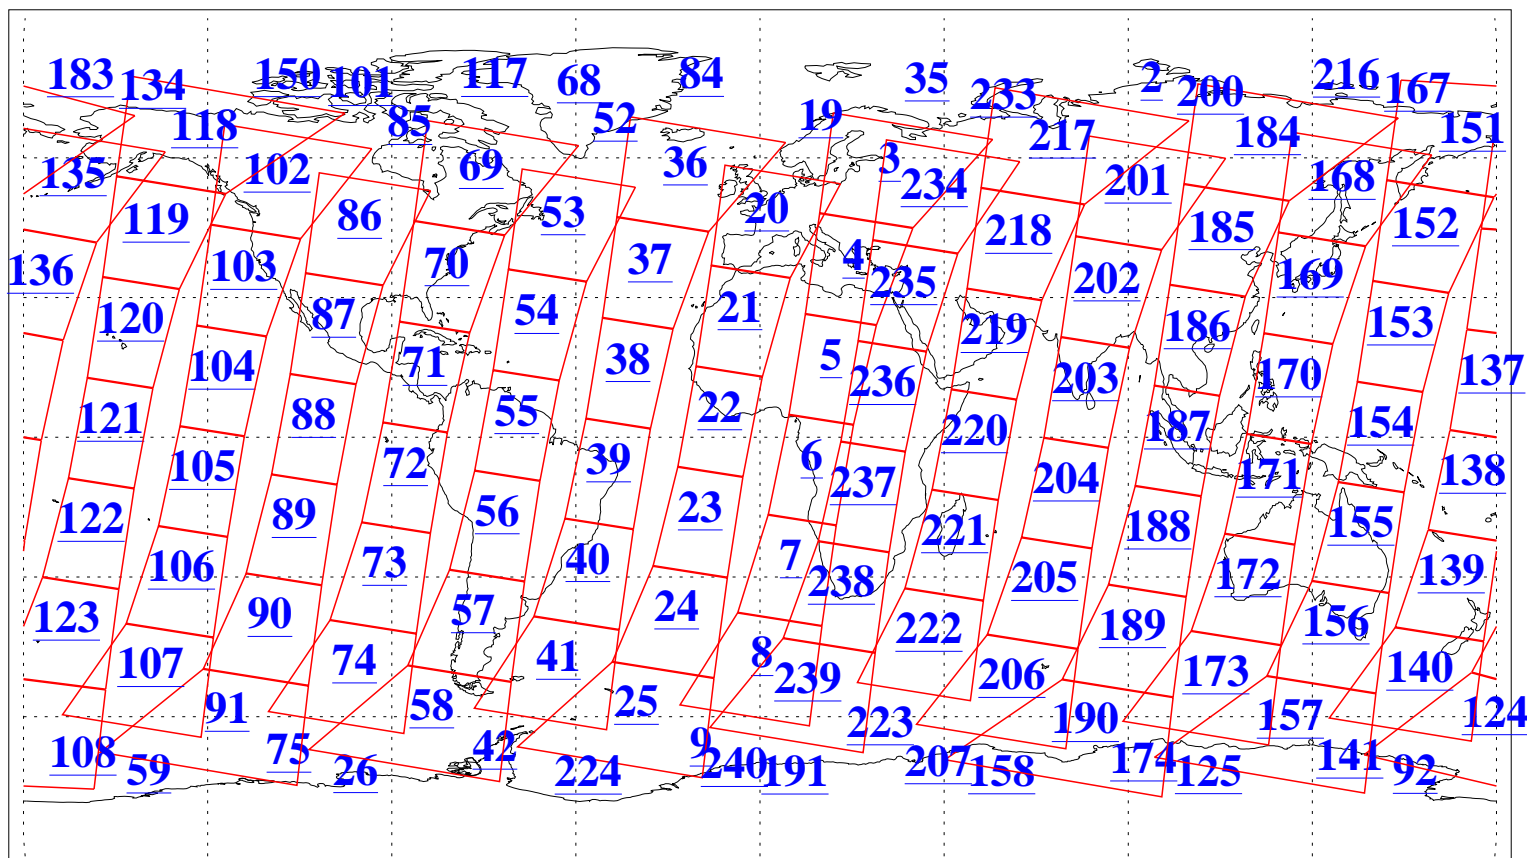

L1B Availability  
AMSU Granules: 240  
HSB Granules: 0  
AIRS Granules: 240

18 May 2004  
DoY 139  
Aqua Day 745  
Granules: 1 to 120

Granules: 121 to 240

Legend: AMSU Available, HSB Available, AIRS Available

L1B Availability  
AMSU Granules: 240  
HSB Granules: 0  
AIRS Granules: 240

18 May 2004  
DoY 139  
Aqua Day 745

Ascending Granules

Descending Granules

Legend: AMSU Available, HSB Available, AIRS Available

L1B Availability  
 AMSU Granules: 240  
 HSB Granules: 0  
 AIRS Granules: 240

18 May 2004  
 DoY 139  
 Aqua Day 745

Northern Hemisphere Granules

Southern Hemisphere Granules

Legend: AMSU Available, HSB Available, AIRS Available