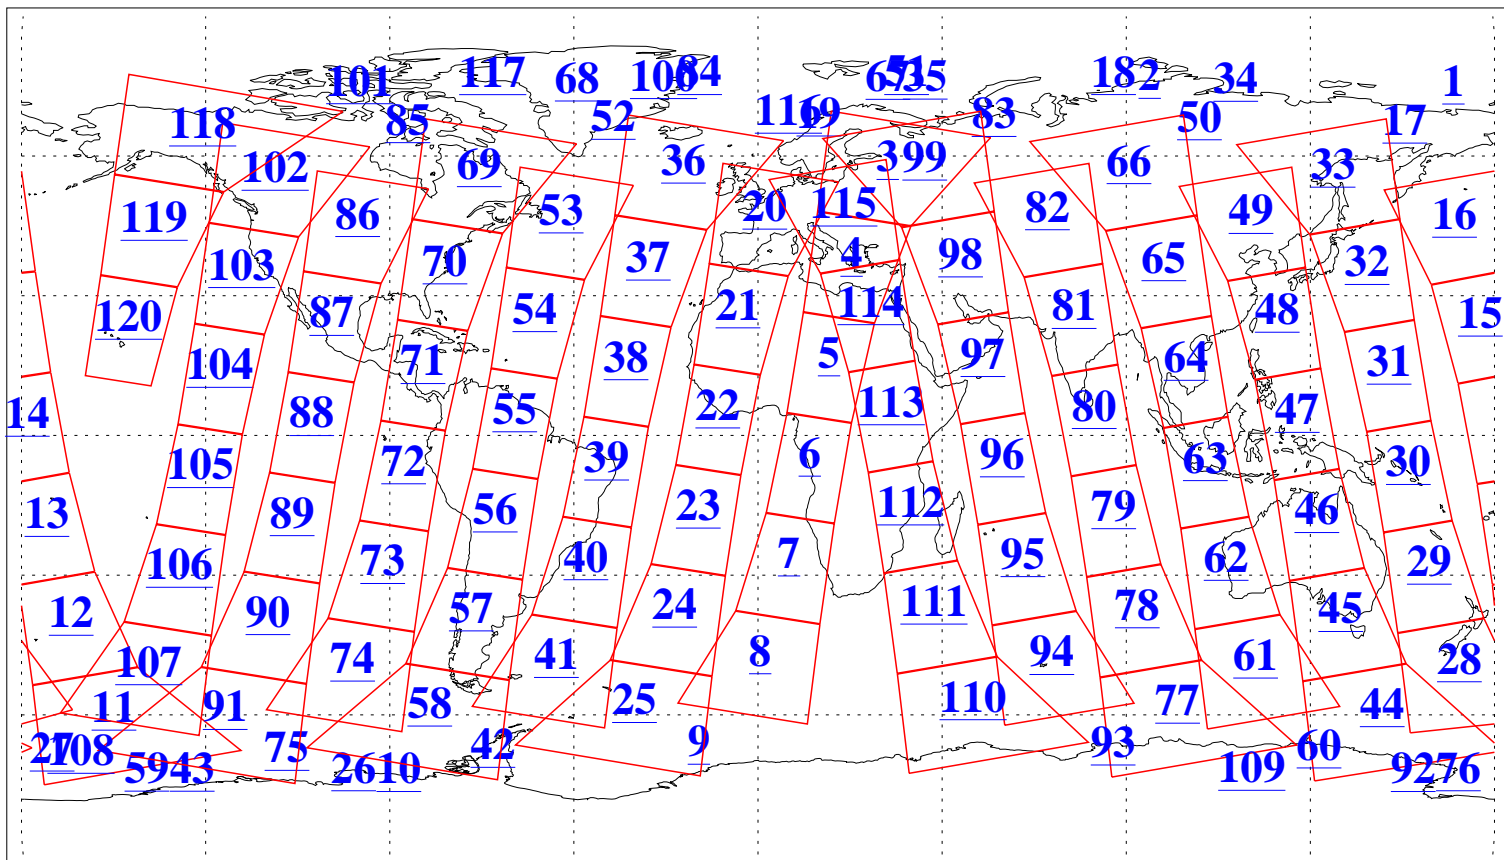

L1B Availability  
AMSU Granules: 240  
HSB Granules: 0  
AIRS Granules: 240

18 May 2004  
DoY 139  
Aqua Day 745  
Granules: 1 to 120

Granules: 121 to 240

Legend: AMSU Available, HSB Available, AIRS Available

L1B Availability  
AMSU Granules: 240  
HSB Granules: 0  
AIRS Granules: 240

18 May 2004  
DoY 139  
Aqua Day 745

Ascending Granules

Descending Granules

Legend: AMSU Available, HSB Available, AIRS Available

L1B Availability  
 AMSU Granules: 240  
 HSB Granules: 0  
 AIRS Granules: 240

18 May 2004  
 DoY 139  
 Aqua Day 745

Northern Hemisphere Granules

Southern Hemisphere Granules

Legend: AMSU Available, HSB Available, AIRS Available