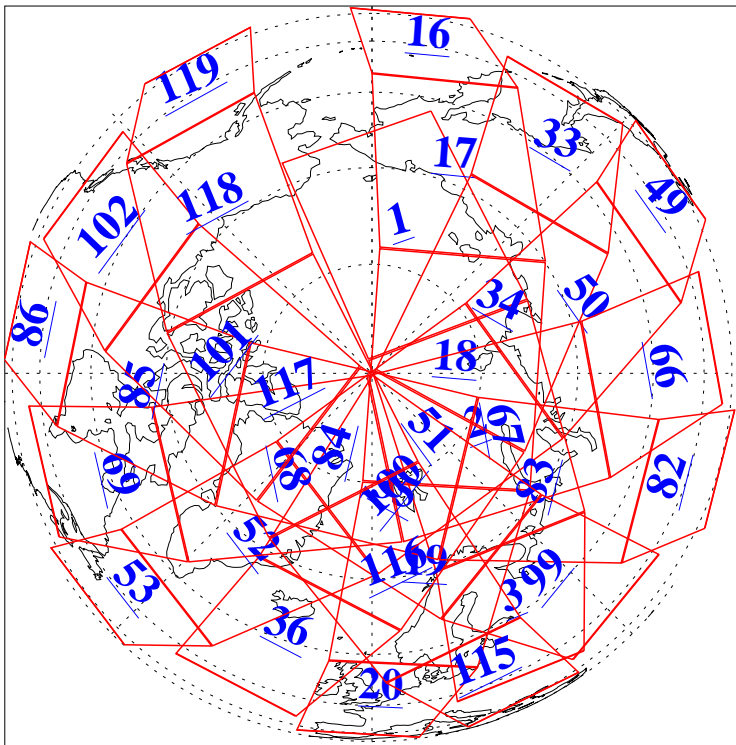

L1B Availability  
AMSU Granules: 240  
HSB Granules: 0  
AIRS Granules: 240

18 May 2004  
DoY 139  
Aqua Day 745  
Granules: 1 to 120

Granules: 121 to 240

Legend: AMSU Available, HSB Available, AIRS Available

L1B Availability  
AMSU Granules: 240  
HSB Granules: 0  
AIRS Granules: 240

18 May 2004  
DoY 139  
Aqua Day 745

Ascending Granules

Descending Granules

Legend: AMSU Available, HSB Available, AIRS Available

L1B Availability  
 AMSU Granules: 240  
 HSB Granules: 0  
 AIRS Granules: 240

18 May 2004  
 DoY 139  
 Aqua Day 745

Northern Hemisphere Granules

Southern Hemisphere Granules

Legend: AMSU Available, HSB Available, AIRS Available