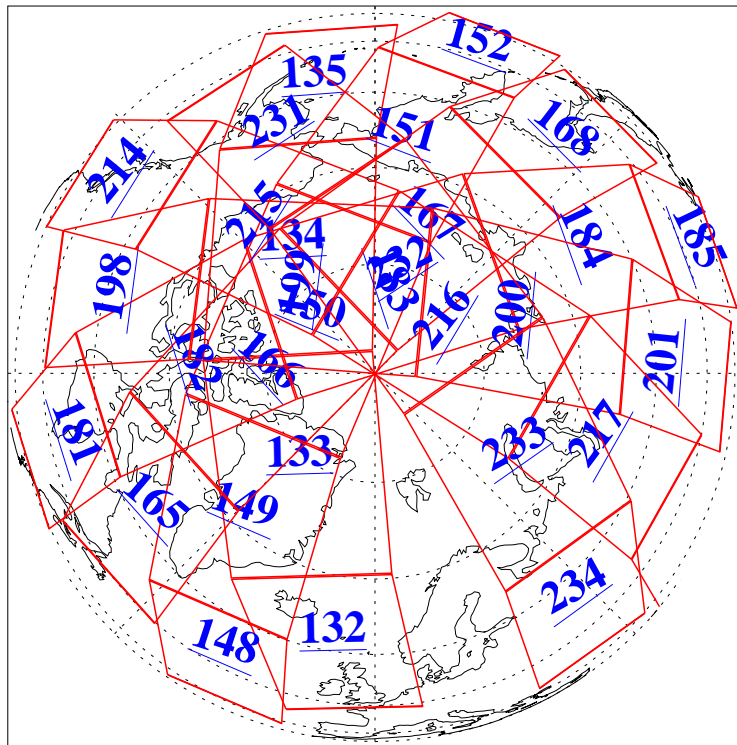

L1B Availability  
AMSU Granules: 240  
HSB Granules: 0  
AIRS Granules: 240

18 May 2004  
DoY 139  
Aqua Day 745  
Granules: 1 to 120

Granules: 121 to 240

Legend: AMSU Available, HSB Available, AIRS Available

L1B Availability  
AMSU Granules: 240  
HSB Granules: 0  
AIRS Granules: 240

18 May 2004  
DoY 139  
Aqua Day 745

Ascending Granules

Descending Granules

Legend: AMSU Available, HSB Available, AIRS Available

L1B Availability  
 AMSU Granules: 240  
 HSB Granules: 0  
 AIRS Granules: 240

18 May 2004  
 DoY 139  
 Aqua Day 745

Northern Hemisphere Granules

Southern Hemisphere Granules

Legend: AMSU Available, HSB Available, AIRS Available