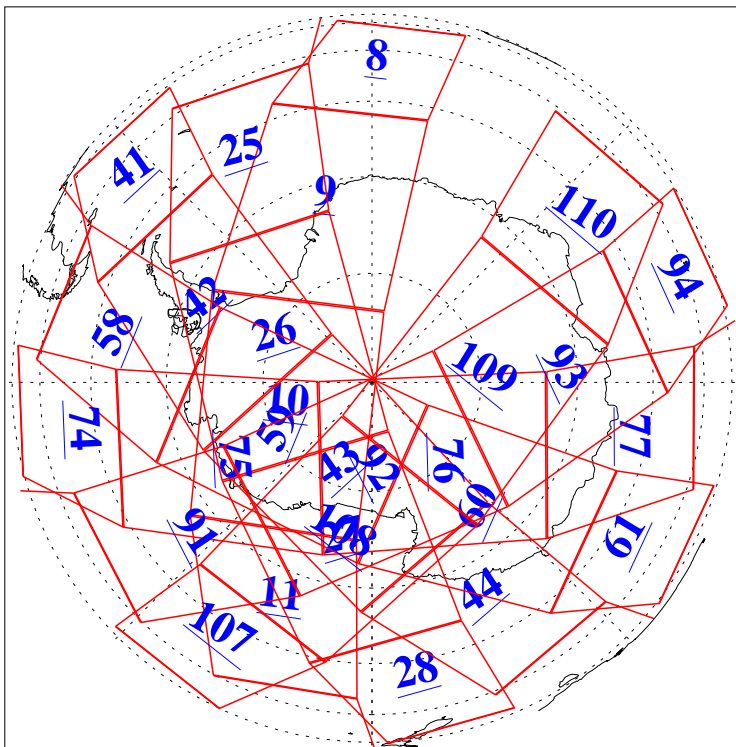

L1B Availability  
AMSU Granules: 240  
HSB Granules: 0  
AIRS Granules: 240

18 May 2004  
DoY 139  
Aqua Day 745  
Granules: 1 to 120

Granules: 121 to 240

Legend: AMSU Available, HSB Available, AIRS Available

L1B Availability  
AMSU Granules: 240  
HSB Granules: 0  
AIRS Granules: 240

18 May 2004  
DoY 139  
Aqua Day 745

Ascending Granules

Descending Granules

Legend: AMSU Available, HSB Available, AIRS Available

L1B Availability  
 AMSU Granules: 240  
 HSB Granules: 0  
 AIRS Granules: 240

18 May 2004  
 DoY 139  
 Aqua Day 745

Northern Hemisphere Granules

Southern Hemisphere Granules

Legend: AMSU Available, HSB Available, AIRS Available