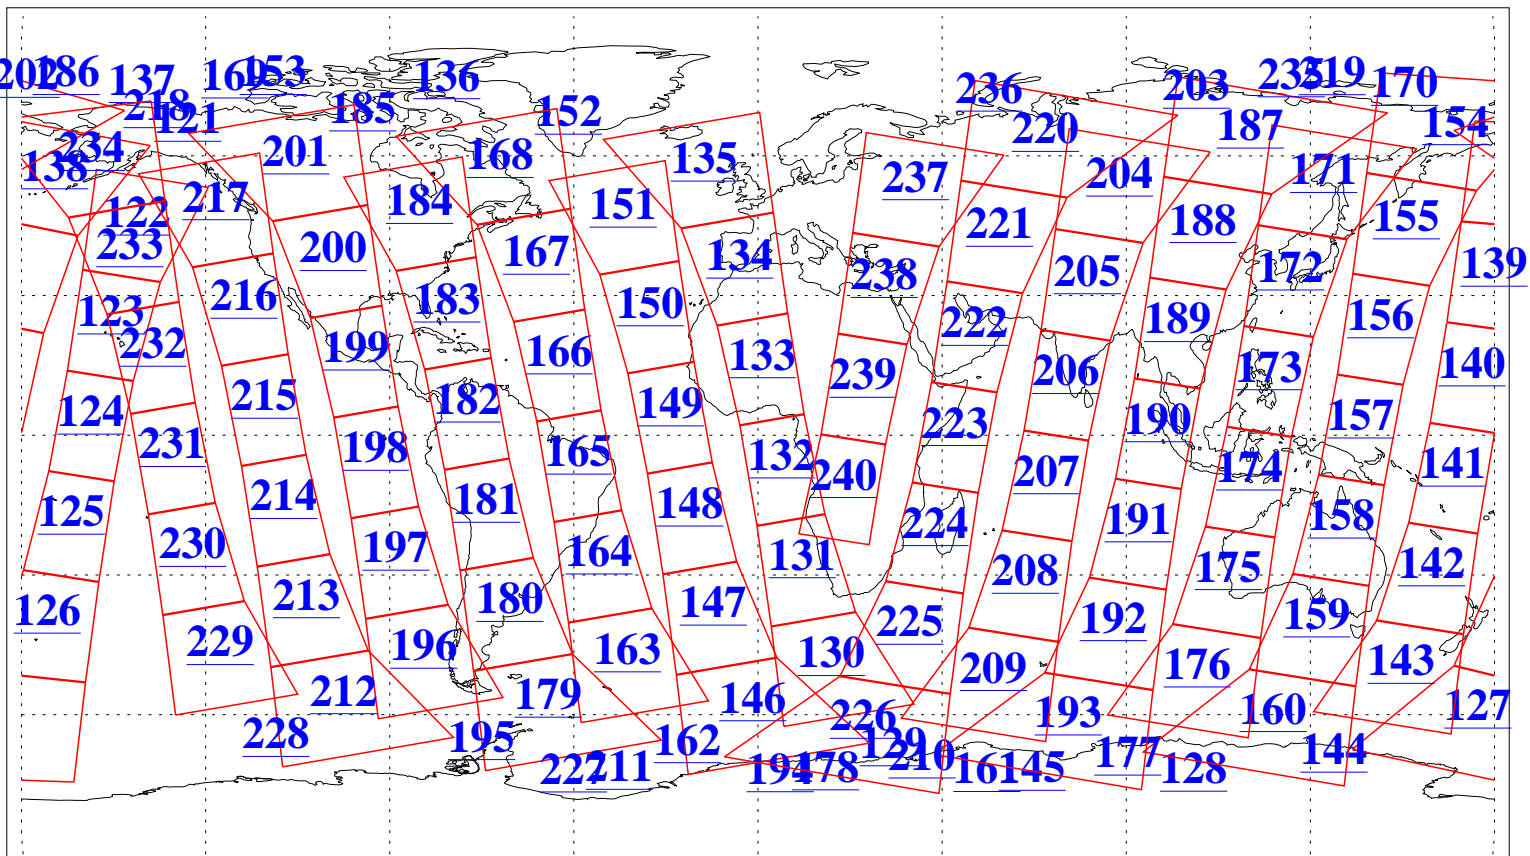

L1B Availability
AMSU Granules: 240
HSB Granules: 0
AIRS Granules: 240

7 May 2004
DoY 128
Aqua Day 734
Granules: 1 to 120

Granules: 121 to 240

Legend: AMSU Available, HSB Available, AIRS Available

L1B Availability
AMSU Granules: 240
HSB Granules: 0
AIRS Granules: 240

7 May 2004
DoY 128
Aqua Day 734

Ascending Granules

Descending Granules

Legend: AMSU Available, HSB Available, AIRS Available

L1B Availability
 AMSU Granules: 240
 HSB Granules: 0
 AIRS Granules: 240

7 May 2004
 DoY 128
 Aqua Day 734

Northern Hemisphere Granules

Southern Hemisphere Granules

Legend: AMSU Available, HSB Available, AIRS Available