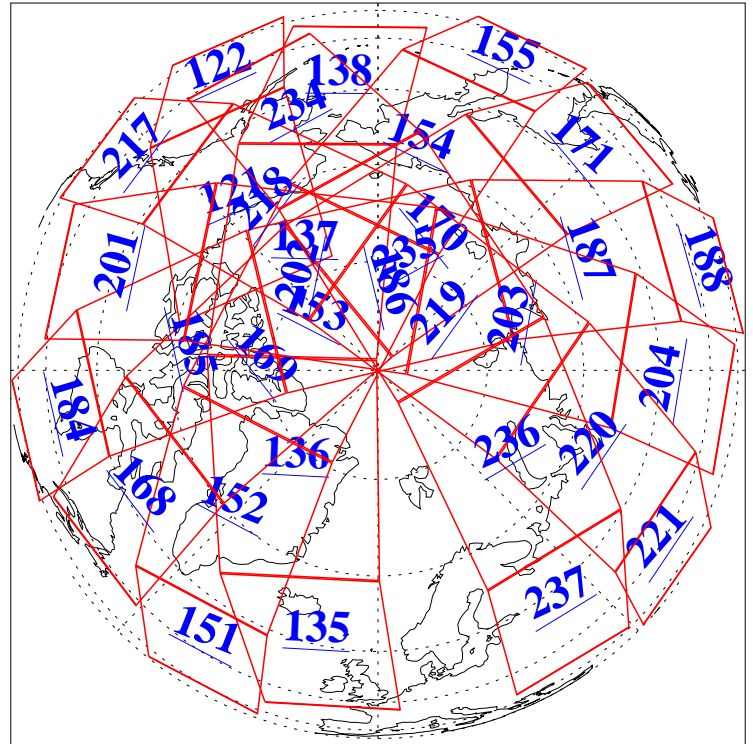

L1B Availability
AMSU Granules: 240
HSB Granules: 0
AIRS Granules: 240

7 May 2004
DoY 128
Aqua Day 734
Granules: 1 to 120

Granules: 121 to 240

Legend: AMSU Available, HSB Available, AIRS Available

L1B Availability
AMSU Granules: 240
HSB Granules: 0
AIRS Granules: 240

7 May 2004
DoY 128
Aqua Day 734

Ascending Granules

Descending Granules

Legend: AMSU Available, HSB Available, AIRS Available

L1B Availability
 AMSU Granules: 240
 HSB Granules: 0
 AIRS Granules: 240

7 May 2004
 DoY 128
 Aqua Day 734

Northern Hemisphere Granules

Southern Hemisphere Granules

Legend: AMSU Available, HSB Available, AIRS Available