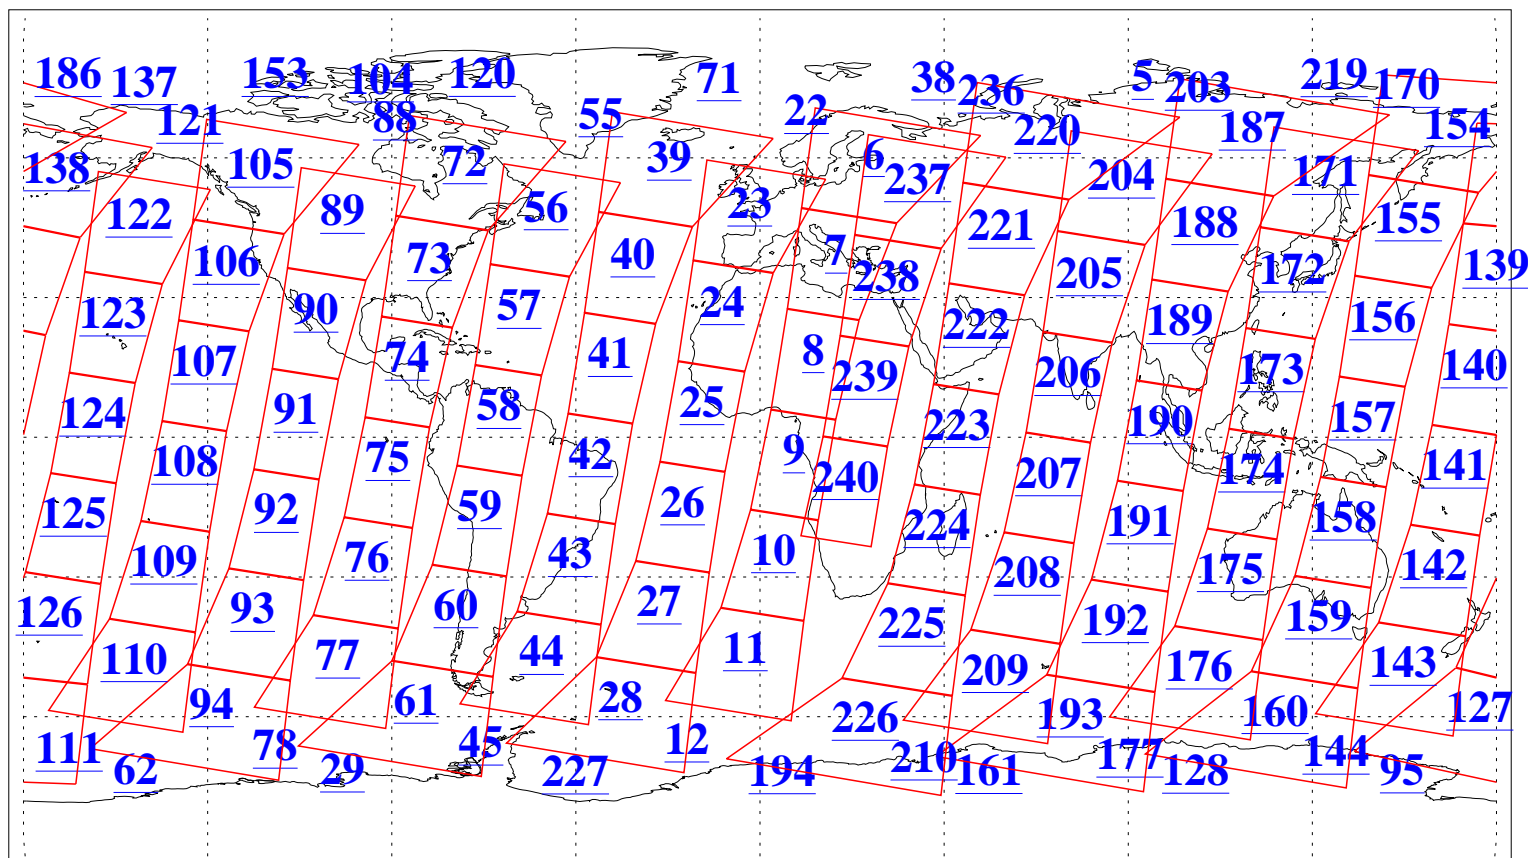

L1B Availability
AMSU Granules: 240
HSB Granules: 0
AIRS Granules: 240

7 May 2004
DoY 128
Aqua Day 734
Granules: 1 to 120

Granules: 121 to 240

Legend: AMSU Available, HSB Available, AIRS Available

L1B Availability
AMSU Granules: 240
HSB Granules: 0
AIRS Granules: 240

7 May 2004
DoY 128
Aqua Day 734

Ascending Granules

Descending Granules

Legend: AMSU Available, HSB Available, AIRS Available

L1B Availability
 AMSU Granules: 240
 HSB Granules: 0
 AIRS Granules: 240

7 May 2004
 DoY 128
 Aqua Day 734