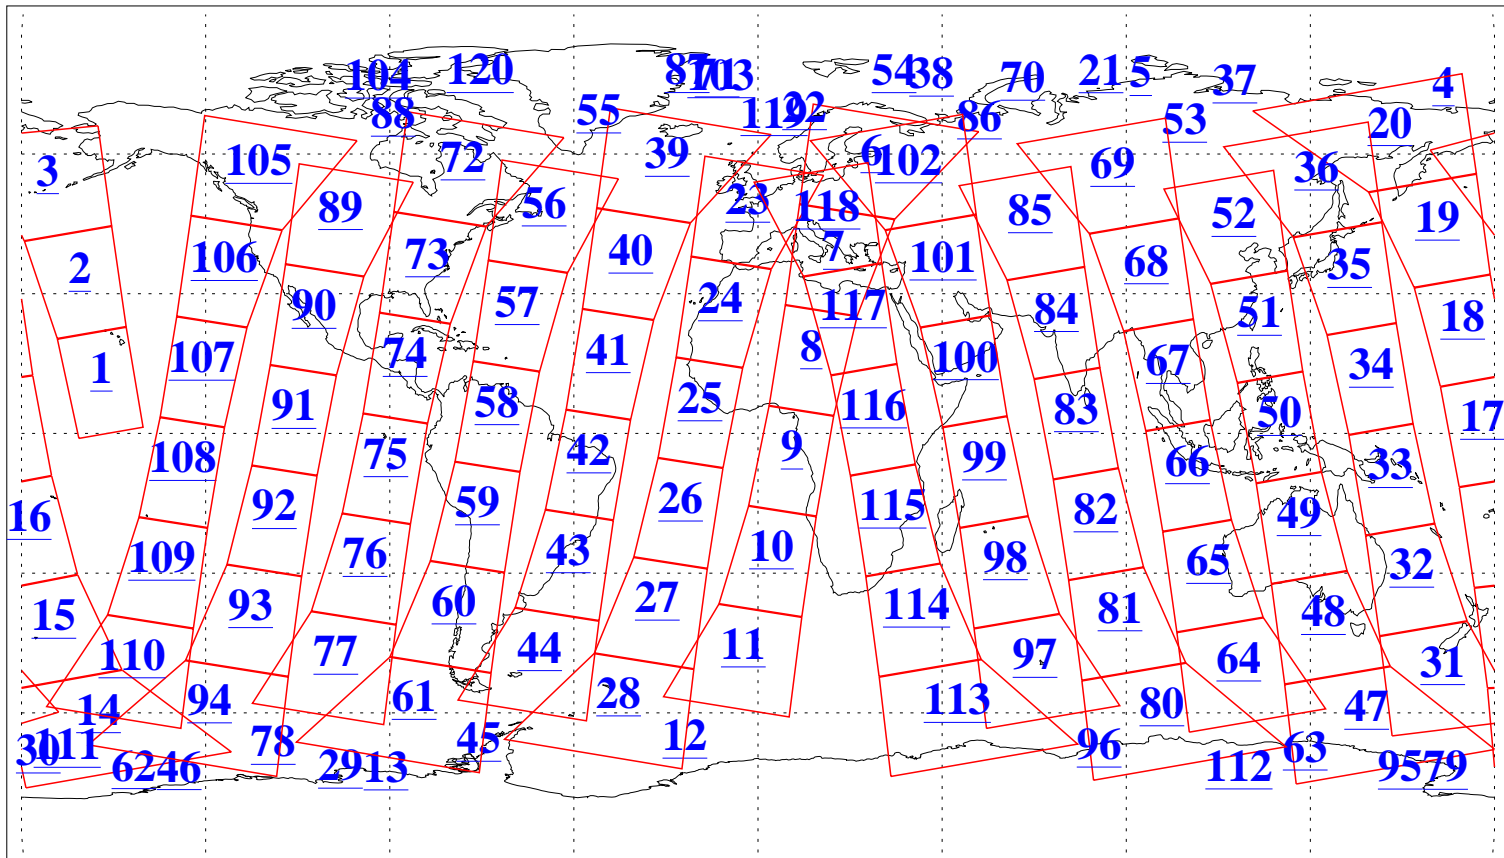

L1B Availability
AMSU Granules: 240
HSB Granules: 0
AIRS Granules: 240

7 May 2004
DoY 128
Aqua Day 734
Granules: 1 to 120

Granules: 121 to 240

Legend: AMSU Available, HSB Available, AIRS Available

L1B Availability
AMSU Granules: 240
HSB Granules: 0
AIRS Granules: 240

7 May 2004
DoY 128
Aqua Day 734

Ascending Granules

Descending Granules

Legend: AMSU Available, HSB Available, AIRS Available

L1B Availability
 AMSU Granules: 240
 HSB Granules: 0
 AIRS Granules: 240

7 May 2004
 DoY 128
 Aqua Day 734

Northern Hemisphere Granules

Southern Hemisphere Granules

Legend: AMSU Available, HSB Available, AIRS Available