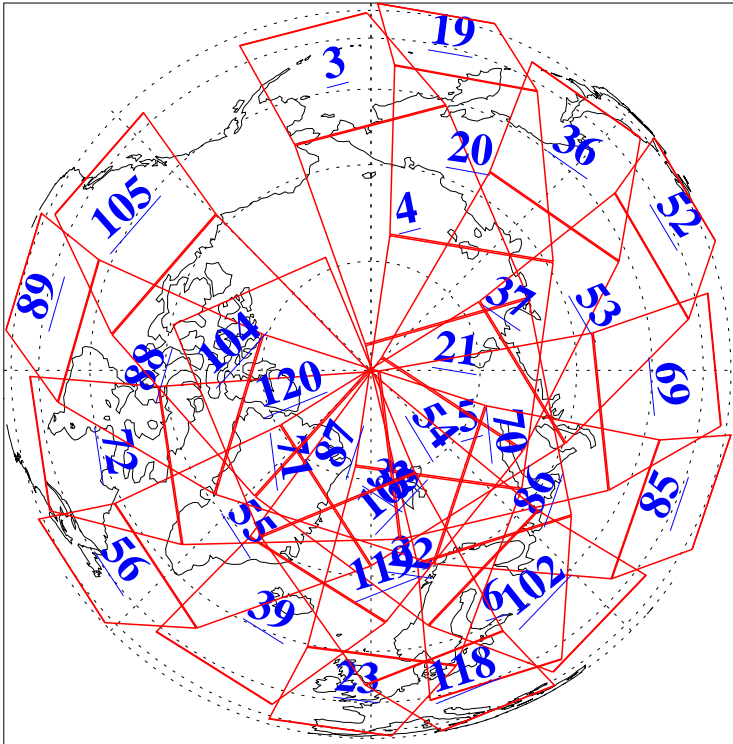

L1B Availability
AMSU Granules: 240
HSB Granules: 0
AIRS Granules: 240

7 May 2004
DoY 128
Aqua Day 734
Granules: 1 to 120

Granules: 121 to 240

Legend: AMSU Available, HSB Available, AIRS Available

L1B Availability
AMSU Granules: 240
HSB Granules: 0
AIRS Granules: 240

7 May 2004
DoY 128
Aqua Day 734

Ascending Granules

Descending Granules

Legend: AMSU Available, HSB Available, AIRS Available

L1B Availability
 AMSU Granules: 240
 HSB Granules: 0
 AIRS Granules: 240

7 May 2004
 DoY 128
 Aqua Day 734

Northern Hemisphere Granules

Southern Hemisphere Granules

Legend: AMSU Available, HSB Available, AIRS Available