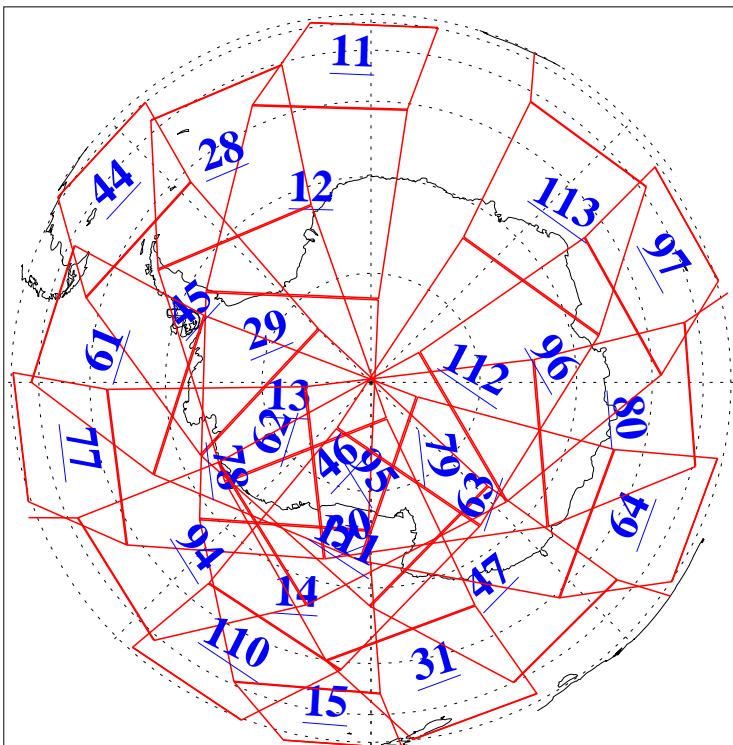

L1B Availability
AMSU Granules: 240
HSB Granules: 0
AIRS Granules: 240

7 May 2004
DoY 128
Aqua Day 734
Granules: 1 to 120

Granules: 121 to 240

Legend: AMSU Available, HSB Available, AIRS Available

L1B Availability
AMSU Granules: 240
HSB Granules: 0
AIRS Granules: 240

7 May 2004
DoY 128
Aqua Day 734

Ascending Granules

Descending Granules

Legend: AMSU Available, HSB Available, AIRS Available

L1B Availability
 AMSU Granules: 240
 HSB Granules: 0
 AIRS Granules: 240

7 May 2004
 DoY 128
 Aqua Day 734

Northern Hemisphere Granules

Southern Hemisphere Granules

Legend: AMSU Available, HSB Available, AIRS Available