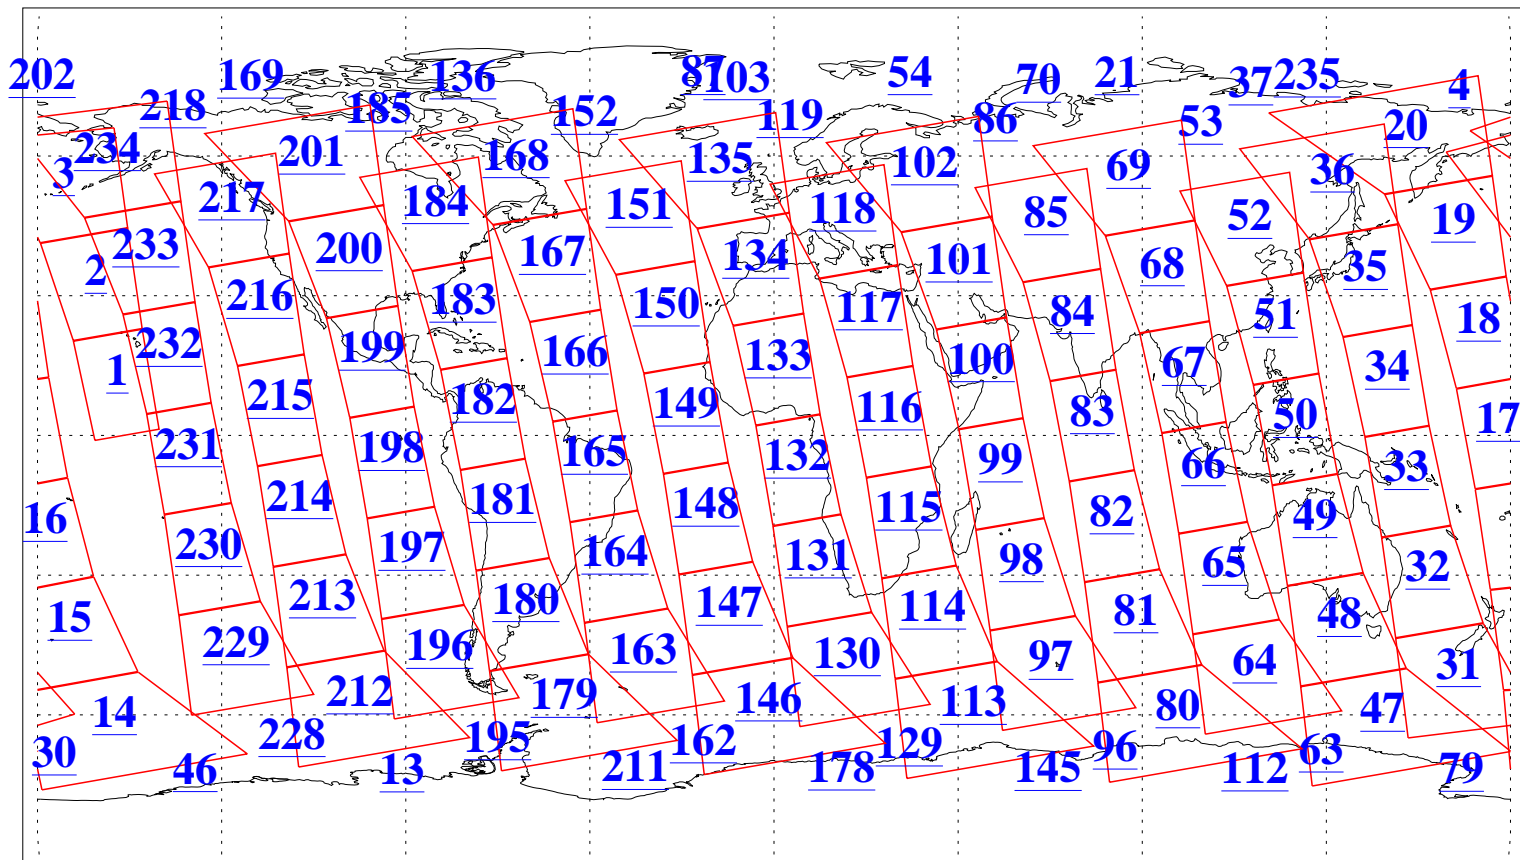

L1B Availability
AMSU Granules: 240
HSB Granules: 0
AIRS Granules: 240

7 May 2004
DoY 128
Aqua Day 734
Granules: 1 to 120

Granules: 121 to 240

Legend: AMSU Available, HSB Available, AIRS Available

L1B Availability
AMSU Granules: 240
HSB Granules: 0
AIRS Granules: 240

7 May 2004
DoY 128
Aqua Day 734

Ascending Granules

Descending Granules

Legend: AMSU Available, HSB Available, AIRS Available

L1B Availability
 AMSU Granules: 240
 HSB Granules: 0
 AIRS Granules: 240

7 May 2004
 DoY 128
 Aqua Day 734

Northern Hemisphere Granules

Southern Hemisphere Granules

Legend: AMSU Available, HSB Available, AIRS Available