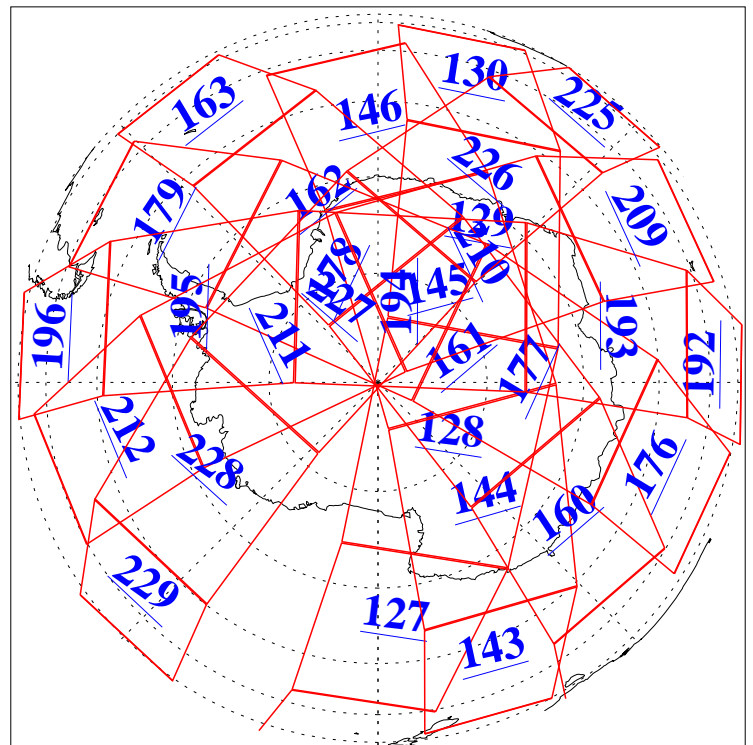

L1B Availability
AMSU Granules: 240
HSB Granules: 0
AIRS Granules: 240

7 May 2004
DoY 128
Aqua Day 734
Granules: 1 to 120

Granules: 121 to 240

Legend: AMSU Available, HSB Available, AIRS Available

L1B Availability
AMSU Granules: 240
HSB Granules: 0
AIRS Granules: 240

7 May 2004
DoY 128
Aqua Day 734

Ascending Granules

Descending Granules

Legend: AMSU Available, HSB Available, AIRS Available

L1B Availability
 AMSU Granules: 240
 HSB Granules: 0
 AIRS Granules: 240

7 May 2004
 DoY 128
 Aqua Day 734

Northern Hemisphere Granules

Southern Hemisphere Granules

Legend: AMSU Available, HSB Available, AIRS Available