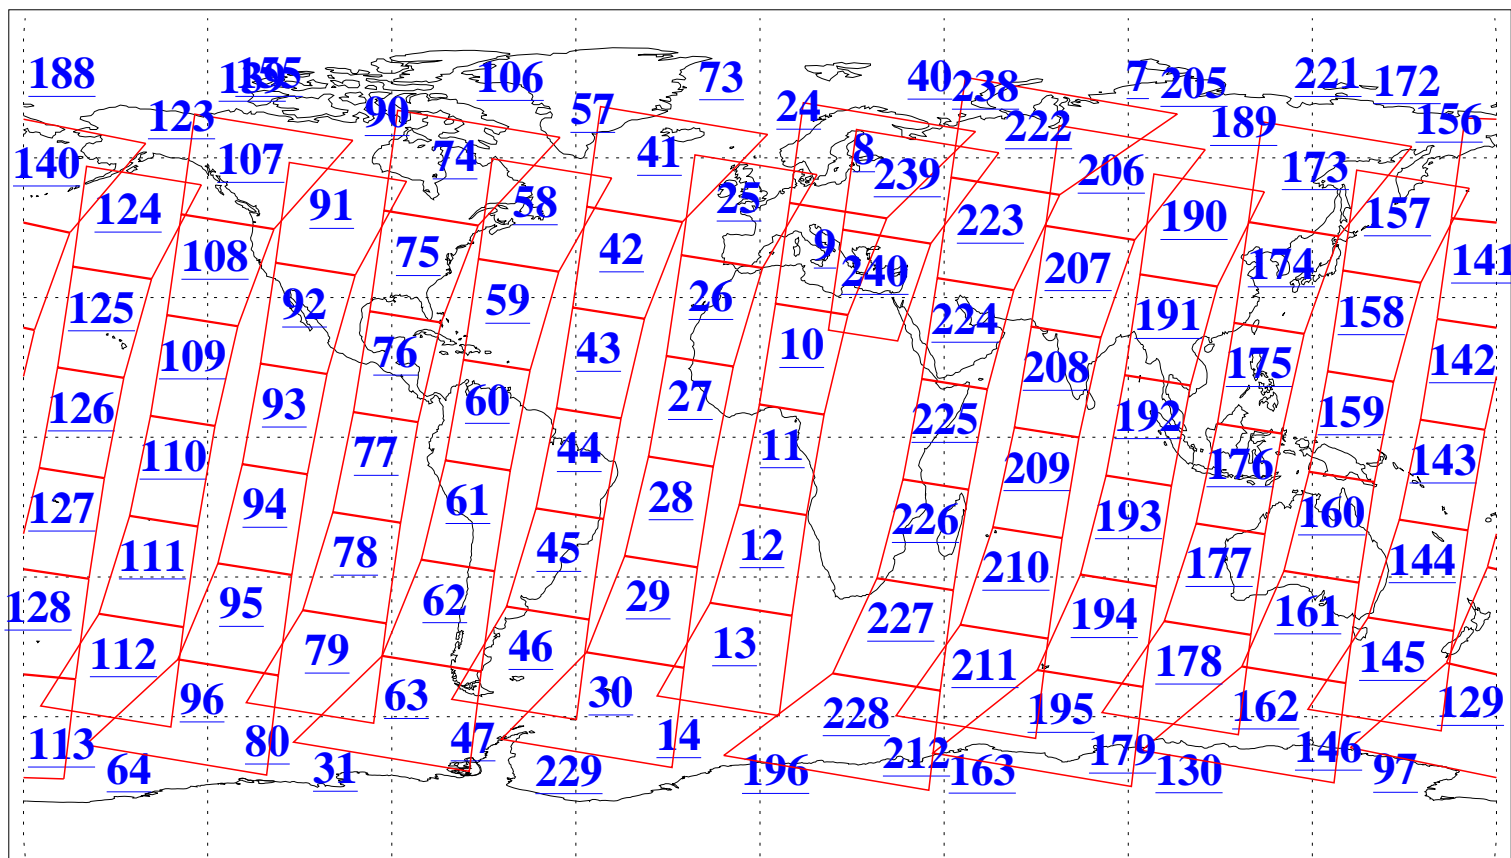

L1B Availability
AMSU Granules: 240
HSB Granules: 0
AIRS Granules: 240

5 May 2004
DoY 126
Aqua Day 732
Granules: 1 to 120

Granules: 121 to 240

Legend: AMSU Available, HSB Available, AIRS Available

L1B Availability
AMSU Granules: 240
HSB Granules: 0
AIRS Granules: 240

5 May 2004
DoY 126
Aqua Day 732

Ascending Granules

Descending Granules

Legend: AMSU Available, HSB Available, AIRS Available

L1B Availability
 AMSU Granules: 240
 HSB Granules: 0
 AIRS Granules: 240

5 May 2004
 DoY 126
 Aqua Day 732

Northern Hemisphere Granules

Southern Hemisphere Granules

Legend: AMSU Available, HSB Available, AIRS Available