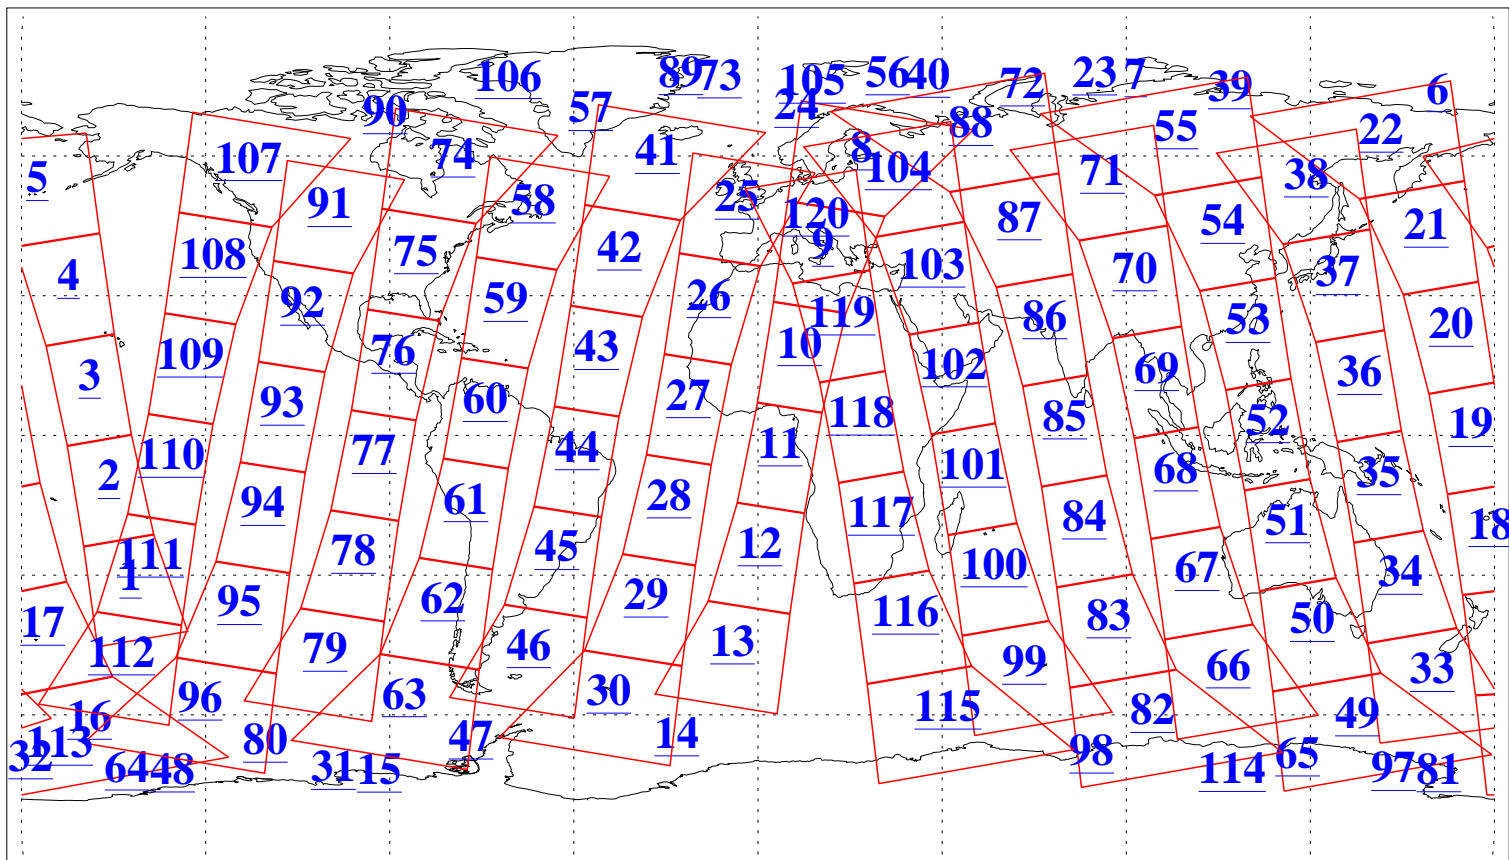

L1B Availability
AMSU Granules: 240
HSB Granules: 0
AIRS Granules: 240

5 May 2004
DoY 126
Aqua Day 732
Granules: 1 to 120

Granules: 121 to 240

Legend: AMSU Available, HSB Available, AIRS Available

L1B Availability
AMSU Granules: 240
HSB Granules: 0
AIRS Granules: 240

5 May 2004
DoY 126
Aqua Day 732

Ascending Granules

Descending Granules

Legend: AMSU Available, HSB Available, AIRS Available

L1B Availability
 AMSU Granules: 240
 HSB Granules: 0
 AIRS Granules: 240

5 May 2004
 DoY 126
 Aqua Day 732

Northern Hemisphere Granules

Southern Hemisphere Granules

Legend: AMSU Available, HSB Available, AIRS Available