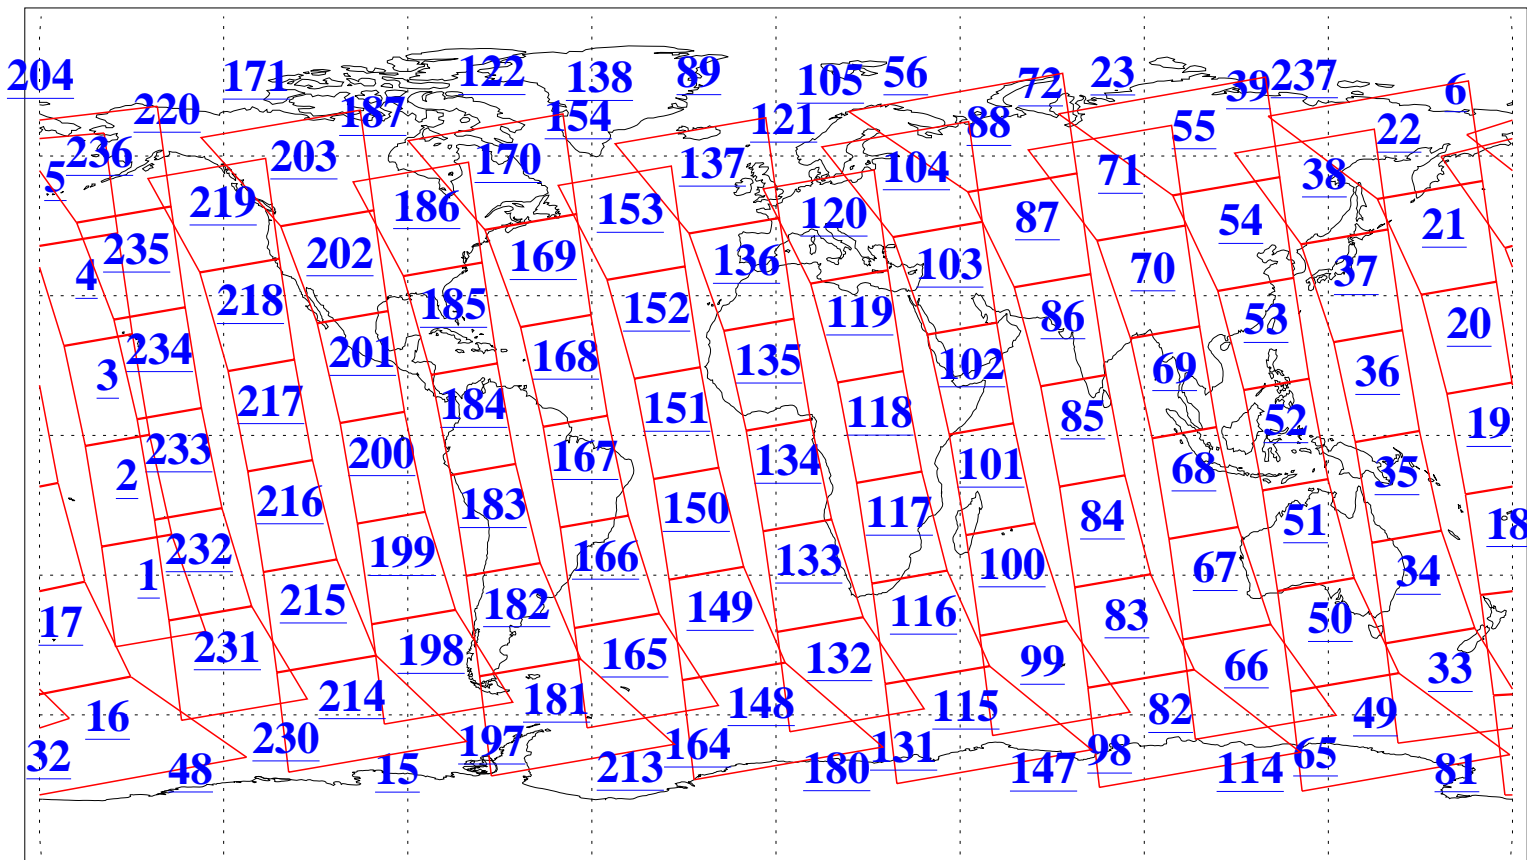

L1B Availability
AMSU Granules: 240
HSB Granules: 0
AIRS Granules: 240

5 May 2004
DoY 126
Aqua Day 732
Granules: 1 to 120

Granules: 121 to 240

Legend: AMSU Available, HSB Available, AIRS Available

L1B Availability
AMSU Granules: 240
HSB Granules: 0
AIRS Granules: 240

5 May 2004
DoY 126
Aqua Day 732

Ascending Granules

Descending Granules

Legend: AMSU Available, HSB Available, AIRS Available

L1B Availability
 AMSU Granules: 240
 HSB Granules: 0
 AIRS Granules: 240

5 May 2004
 DoY 126
 Aqua Day 732

Northern Hemisphere Granules

Southern Hemisphere Granules

Legend: AMSU Available, HSB Available, AIRS Available