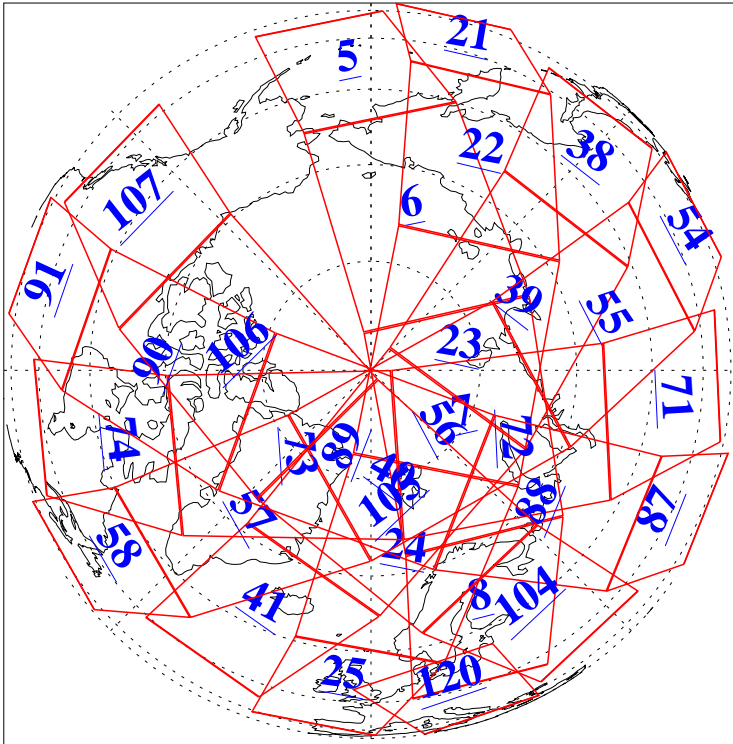

L1B Availability
AMSU Granules: 240
HSB Granules: 0
AIRS Granules: 240

5 May 2004
DoY 126
Aqua Day 732
Granules: 1 to 120

Granules: 121 to 240

Legend: AMSU Available, HSB Available, AIRS Available

L1B Availability
AMSU Granules: 240
HSB Granules: 0
AIRS Granules: 240

5 May 2004
DoY 126
Aqua Day 732

Ascending Granules

Descending Granules

Legend: AMSU Available, HSB Available, AIRS Available

L1B Availability
 AMSU Granules: 240
 HSB Granules: 0
 AIRS Granules: 240

5 May 2004
 DoY 126
 Aqua Day 732

Northern Hemisphere Granules

Southern Hemisphere Granules

Legend: AMSU Available, HSB Available, AIRS Available