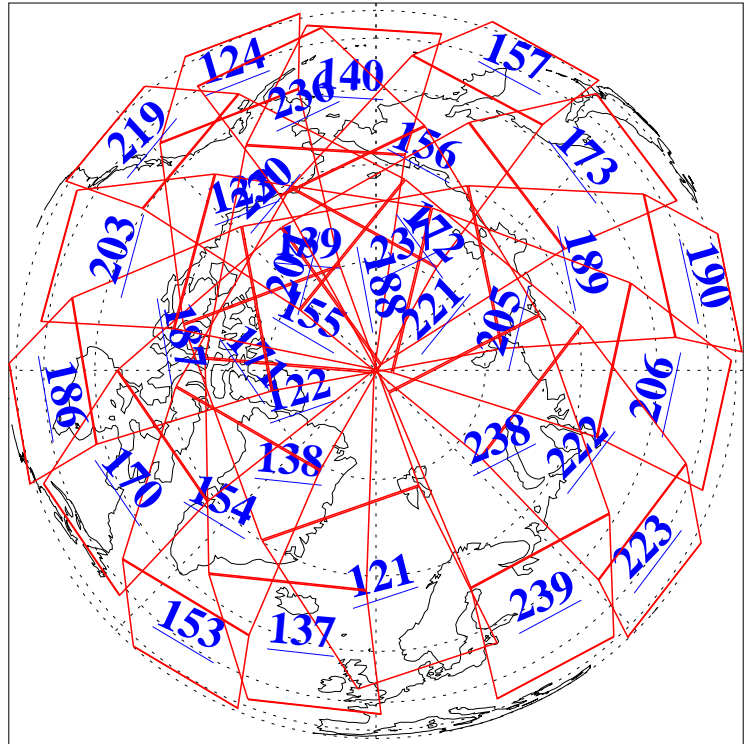

L1B Availability
AMSU Granules: 240
HSB Granules: 0
AIRS Granules: 240

5 May 2004
DoY 126
Aqua Day 732
Granules: 1 to 120

Granules: 121 to 240

Legend: AMSU Available, HSB Available, AIRS Available

L1B Availability
AMSU Granules: 240
HSB Granules: 0
AIRS Granules: 240

5 May 2004
DoY 126
Aqua Day 732

Ascending Granules

Descending Granules

Legend: AMSU Available, HSB Available, AIRS Available

L1B Availability
 AMSU Granules: 240
 HSB Granules: 0
 AIRS Granules: 240

5 May 2004
 DoY 126
 Aqua Day 732

Northern Hemisphere Granules

Southern Hemisphere Granules

Legend: AMSU Available, HSB Available, AIRS Available