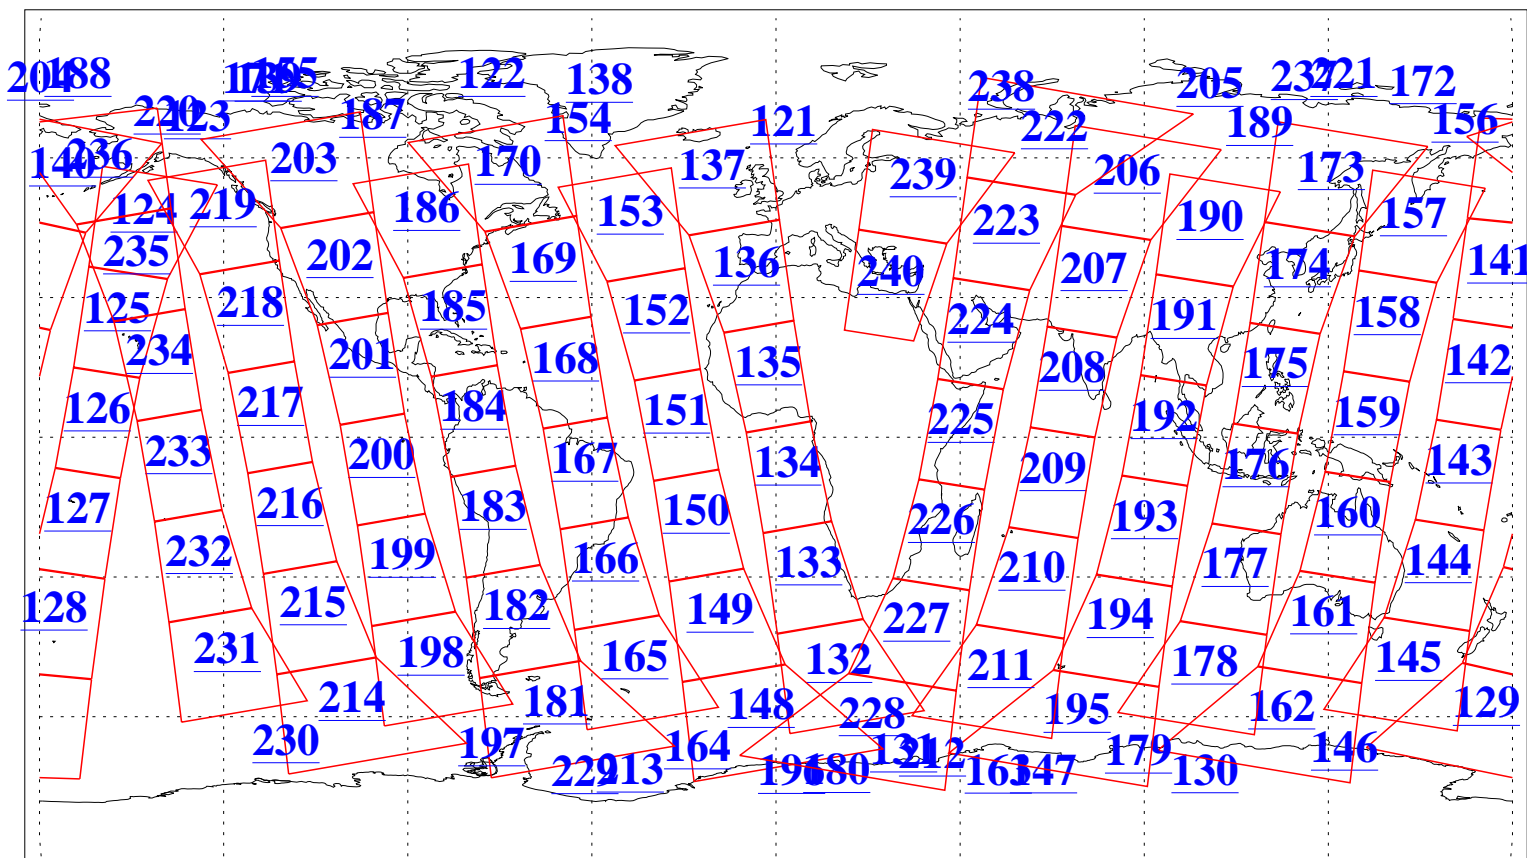

L1B Availability
AMSU Granules: 240
HSB Granules: 0
AIRS Granules: 240

5 May 2004
DoY 126
Aqua Day 732
Granules: 1 to 120

Granules: 121 to 240

Legend: AMSU Available, HSB Available, AIRS Available

L1B Availability
AMSU Granules: 240
HSB Granules: 0
AIRS Granules: 240

5 May 2004
DoY 126
Aqua Day 732

Ascending Granules

Descending Granules

Legend: AMSU Available, HSB Available, AIRS Available

L1B Availability
 AMSU Granules: 240
 HSB Granules: 0
 AIRS Granules: 240

5 May 2004
 DoY 126
 Aqua Day 732

Northern Hemisphere Granules

Southern Hemisphere Granules

Legend: AMSU Available, HSB Available, AIRS Available