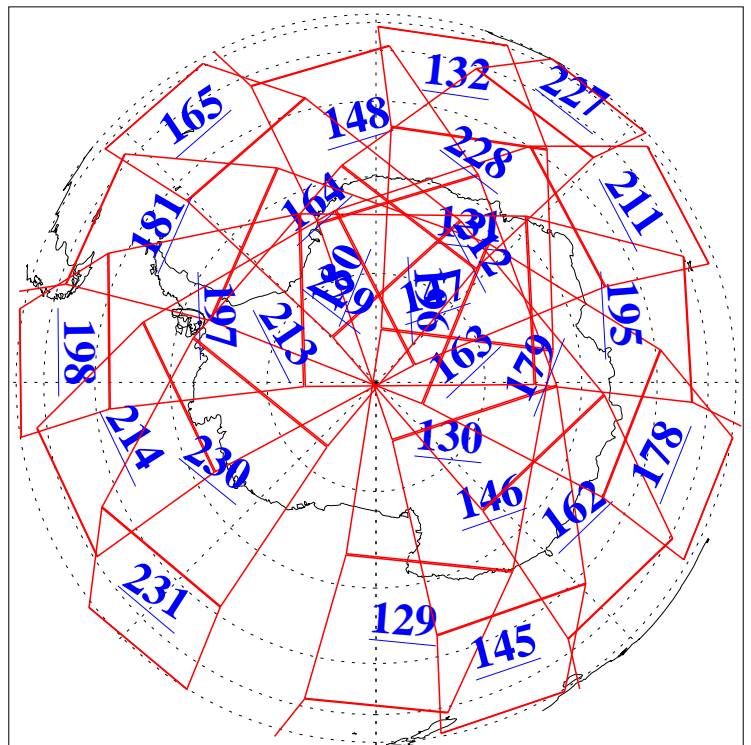

L1B Availability
AMSU Granules: 240
HSB Granules: 0
AIRS Granules: 240

5 May 2004
DoY 126
Aqua Day 732
Granules: 1 to 120

Granules: 121 to 240

Legend: AMSU Available, HSB Available, AIRS Available

L1B Availability
AMSU Granules: 240
HSB Granules: 0
AIRS Granules: 240

5 May 2004
DoY 126
Aqua Day 732

Ascending Granules

Descending Granules

Legend: AMSU Available, HSB Available, AIRS Available

L1B Availability
 AMSU Granules: 240
 HSB Granules: 0
 AIRS Granules: 240

5 May 2004
 DoY 126
 Aqua Day 732

Northern Hemisphere Granules

Southern Hemisphere Granules

Legend: AMSU Available, HSB Available, AIRS Available