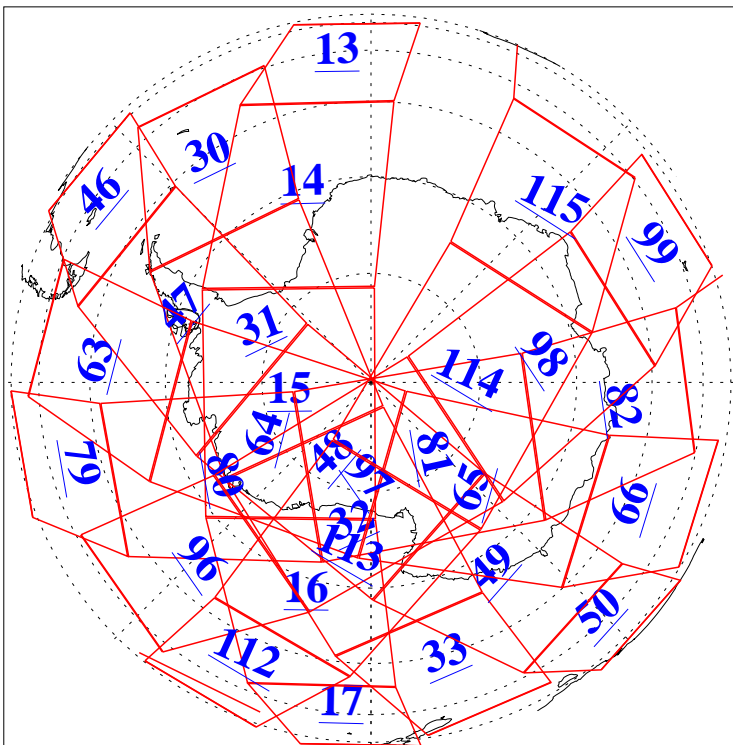

L1B Availability
AMSU Granules: 240
HSB Granules: 0
AIRS Granules: 240

5 May 2004
DoY 126
Aqua Day 732
Granules: 1 to 120

Granules: 121 to 240

Legend: AMSU Available, HSB Available, AIRS Available

L1B Availability
AMSU Granules: 240
HSB Granules: 0
AIRS Granules: 240

5 May 2004
DoY 126
Aqua Day 732

Ascending Granules

Descending Granules

Legend: AMSU Available, HSB Available, AIRS Available

L1B Availability
 AMSU Granules: 240
 HSB Granules: 0
 AIRS Granules: 240

5 May 2004
 DoY 126
 Aqua Day 732

Northern Hemisphere Granules

Southern Hemisphere Granules

Legend: AMSU Available, HSB Available, AIRS Available