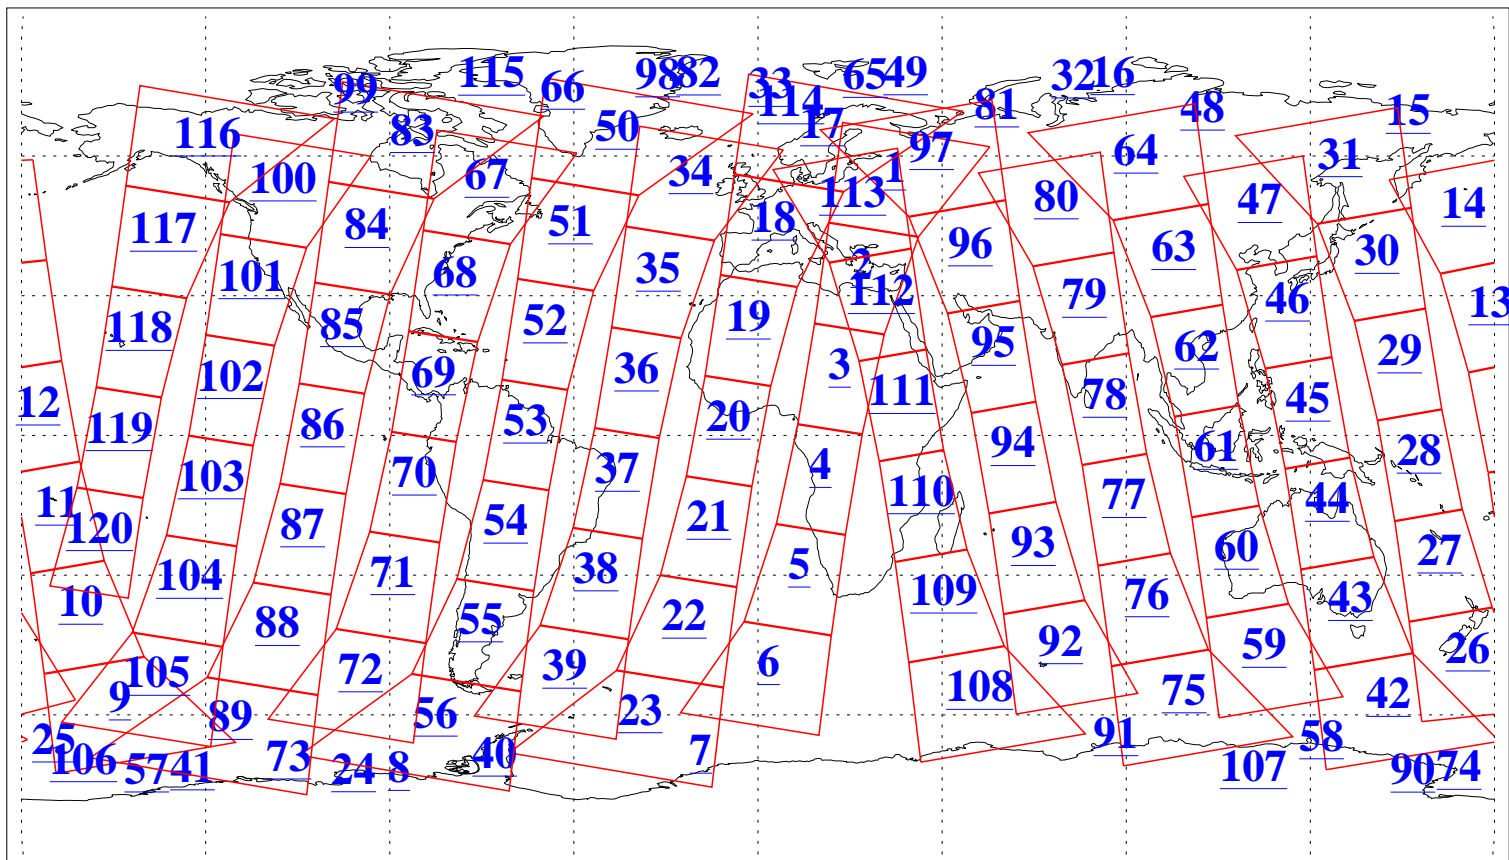

L1B Availability
AMSU Granules: 240
HSB Granules: 0
AIRS Granules: 240

4 May 2004
DoY 125
Aqua Day 731
Granules: 1 to 120

Granules: 121 to 240

Legend: AMSU Available, HSB Available, AIRS Available

L1B Availability
AMSU Granules: 240
HSB Granules: 0
AIRS Granules: 240

4 May 2004
DoY 125
Aqua Day 731

Ascending Granules

Descending Granules

Legend: AMSU Available, HSB Available, AIRS Available

L1B Availability
 AMSU Granules: 240
 HSB Granules: 0
 AIRS Granules: 240

4 May 2004
 DoY 125
 Aqua Day 731

Northern Hemisphere Granules

Southern Hemisphere Granules

Legend: AMSU Available, HSB Available, AIRS Available