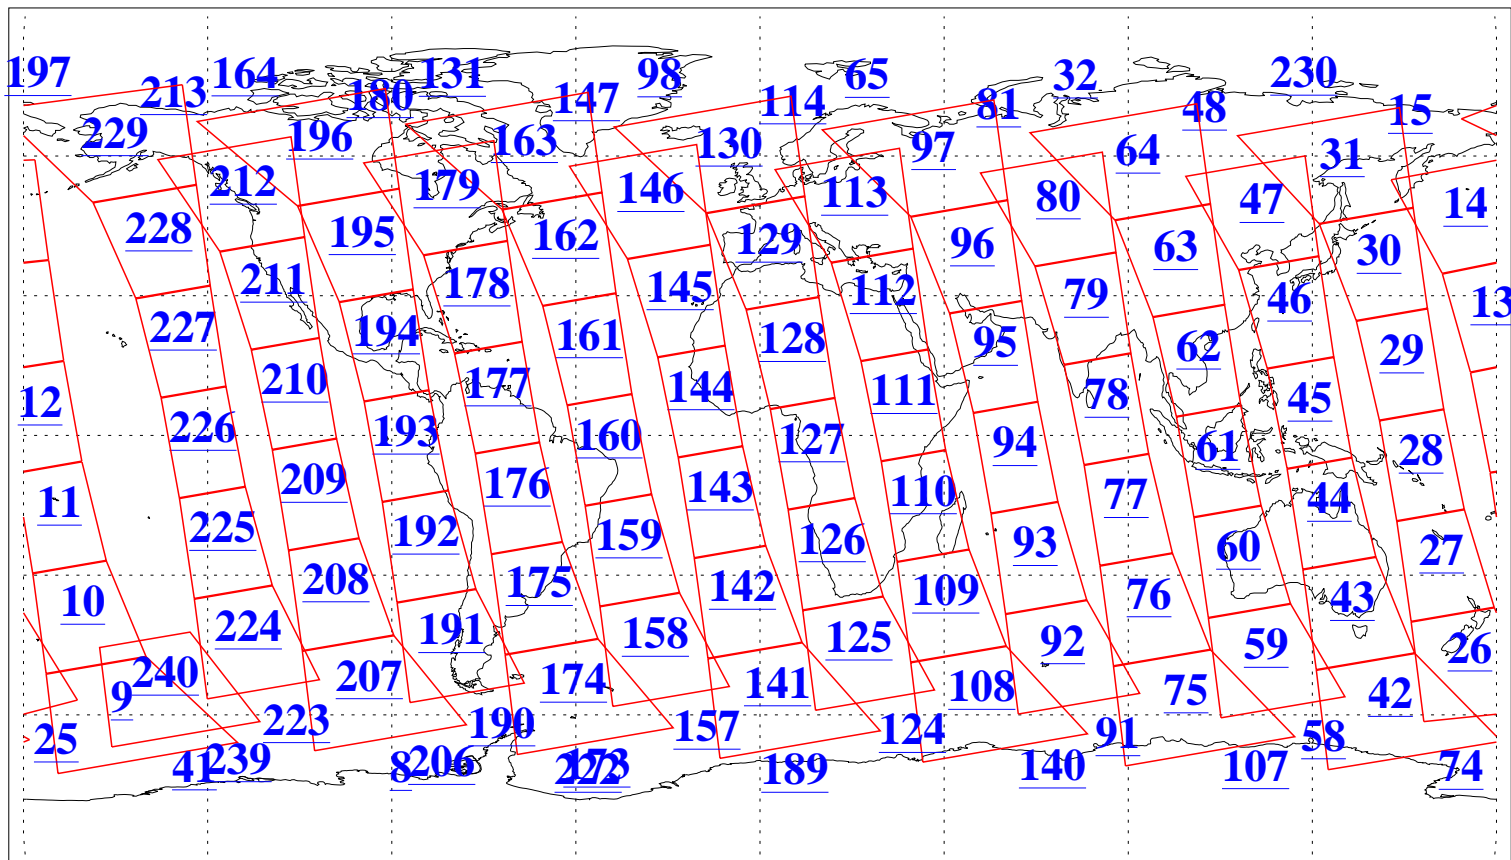

L1B Availability
AMSU Granules: 240
HSB Granules: 0
AIRS Granules: 240

4 May 2004
DoY 125
Aqua Day 731
Granules: 1 to 120

Granules: 121 to 240

Legend: AMSU Available, HSB Available, AIRS Available

L1B Availability
AMSU Granules: 240
HSB Granules: 0
AIRS Granules: 240

4 May 2004
DoY 125
Aqua Day 731

Ascending Granules

Descending Granules

Legend: AMSU Available, HSB Available, AIRS Available

L1B Availability
 AMSU Granules: 240
 HSB Granules: 0
 AIRS Granules: 240

4 May 2004
 DoY 125
 Aqua Day 731

Northern Hemisphere Granules

Southern Hemisphere Granules

Legend: AMSU Available, HSB Available, AIRS Available