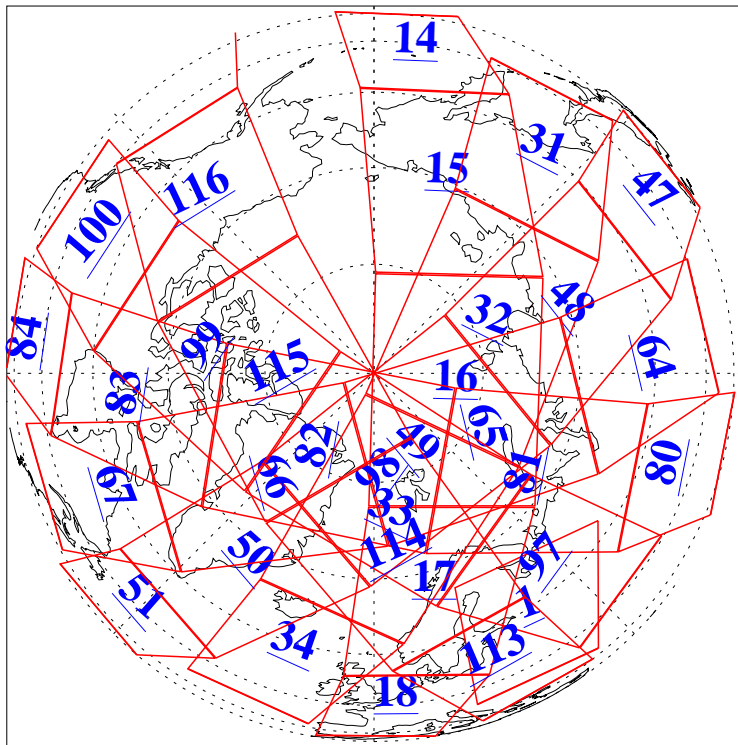

L1B Availability
AMSU Granules: 240
HSB Granules: 0
AIRS Granules: 240

4 May 2004
DoY 125
Aqua Day 731
Granules: 1 to 120

Granules: 121 to 240

Legend: AMSU Available, HSB Available, AIRS Available

L1B Availability
AMSU Granules: 240
HSB Granules: 0
AIRS Granules: 240

4 May 2004
DoY 125
Aqua Day 731

Ascending Granules

Descending Granules

Legend: AMSU Available, HSB Available, AIRS Available

L1B Availability
 AMSU Granules: 240
 HSB Granules: 0
 AIRS Granules: 240

4 May 2004
 DoY 125
 Aqua Day 731

Northern Hemisphere Granules

Southern Hemisphere Granules

Legend: AMSU Available, HSB Available, AIRS Available