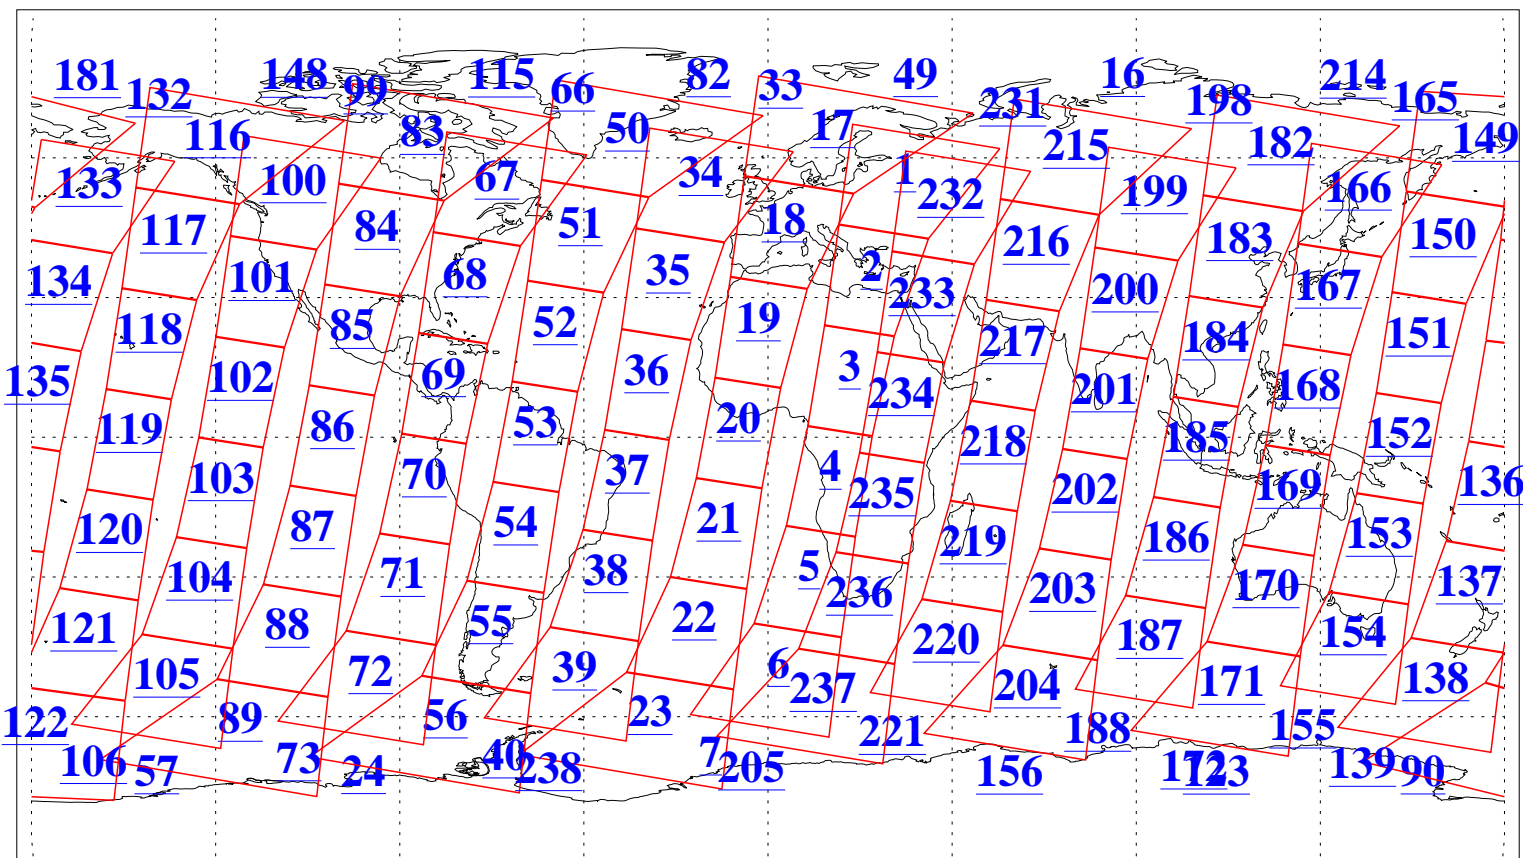

L1B Availability
AMSU Granules: 240
HSB Granules: 0
AIRS Granules: 240

4 May 2004
DoY 125
Aqua Day 731
Granules: 1 to 120

Granules: 121 to 240

Legend: AMSU Available, HSB Available, AIRS Available

L1B Availability
AMSU Granules: 240
HSB Granules: 0
AIRS Granules: 240

4 May 2004
DoY 125
Aqua Day 731

Ascending Granules

Descending Granules

Legend: AMSU Available, HSB Available, AIRS Available

L1B Availability
 AMSU Granules: 240
 HSB Granules: 0
 AIRS Granules: 240

4 May 2004
 DoY 125
 Aqua Day 731

Northern Hemisphere Granules

Southern Hemisphere Granules

Legend: AMSU Available, HSB Available, AIRS Available