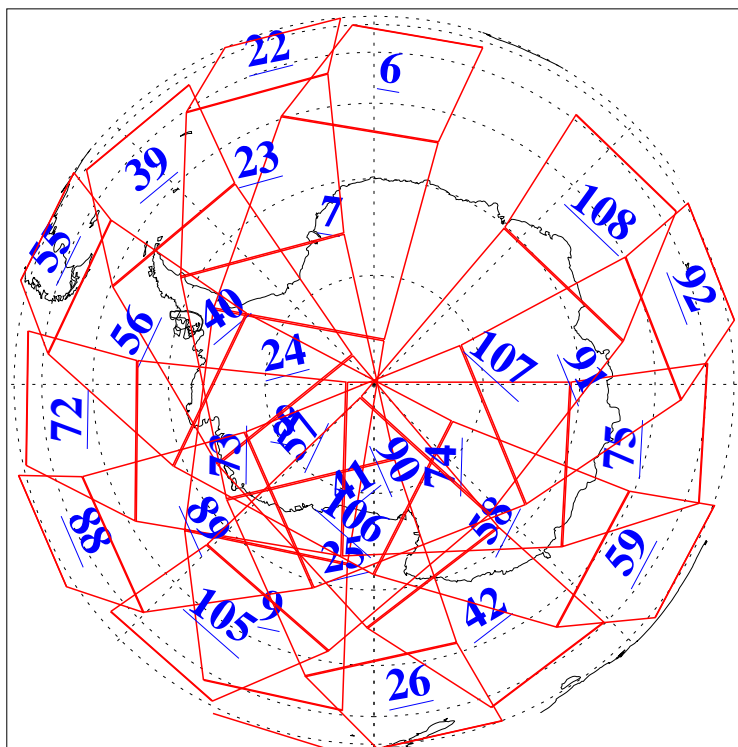

L1B Availability
AMSU Granules: 240
HSB Granules: 0
AIRS Granules: 240

4 May 2004
DoY 125
Aqua Day 731
Granules: 1 to 120

Granules: 121 to 240

Legend: AMSU Available, HSB Available, AIRS Available

L1B Availability
AMSU Granules: 240
HSB Granules: 0
AIRS Granules: 240

4 May 2004
DoY 125
Aqua Day 731

Ascending Granules

Descending Granules

Legend: AMSU Available, HSB Available, AIRS Available

L1B Availability
 AMSU Granules: 240
 HSB Granules: 0
 AIRS Granules: 240

4 May 2004
 DoY 125
 Aqua Day 731

Northern Hemisphere Granules

Southern Hemisphere Granules

Legend: AMSU Available, HSB Available, AIRS Available