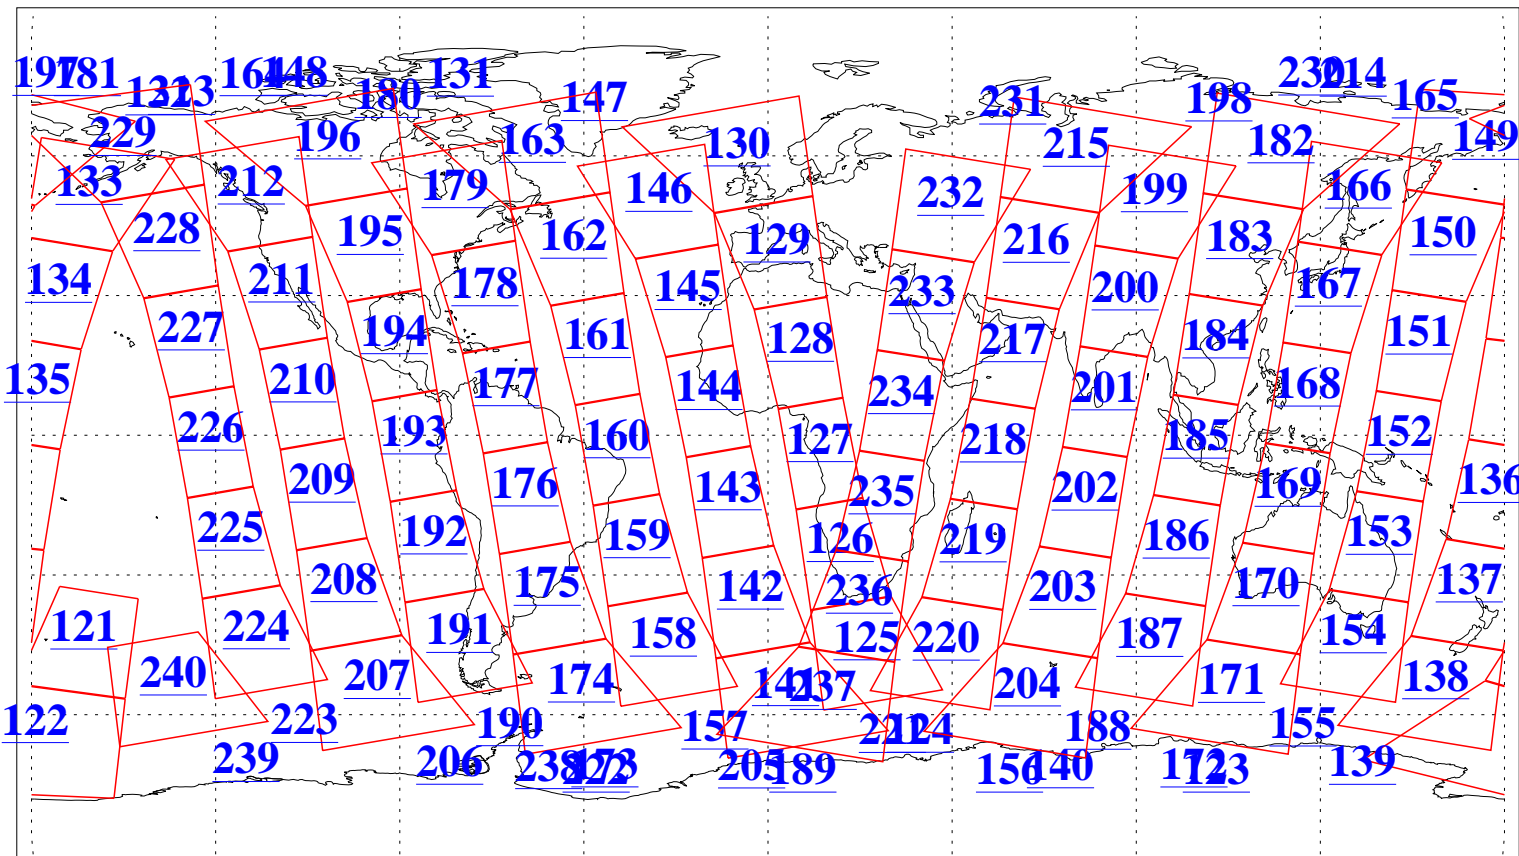

L1B Availability
AMSU Granules: 240
HSB Granules: 0
AIRS Granules: 240

4 May 2004
DoY 125
Aqua Day 731
Granules: 1 to 120

Granules: 121 to 240

Legend: AMSU Available, HSB Available, AIRS Available

L1B Availability
AMSU Granules: 240
HSB Granules: 0
AIRS Granules: 240

4 May 2004
DoY 125
Aqua Day 731

Ascending Granules

Descending Granules

Legend: AMSU Available, HSB Available, AIRS Available

L1B Availability
 AMSU Granules: 240
 HSB Granules: 0
 AIRS Granules: 240

4 May 2004
 DoY 125
 Aqua Day 731

Northern Hemisphere Granules

Southern Hemisphere Granules

Legend: AMSU Available, HSB Available, AIRS Available