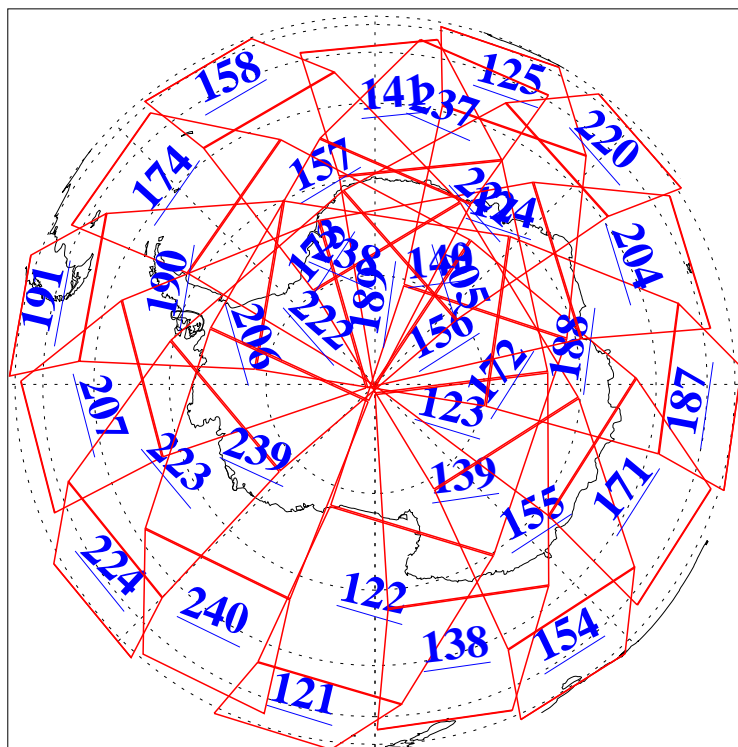

L1B Availability
AMSU Granules: 240
HSB Granules: 0
AIRS Granules: 240

4 May 2004
DoY 125
Aqua Day 731
Granules: 1 to 120

Granules: 121 to 240

Legend: AMSU Available, HSB Available, AIRS Available

L1B Availability
AMSU Granules: 240
HSB Granules: 0
AIRS Granules: 240

4 May 2004
DoY 125
Aqua Day 731

Ascending Granules

Descending Granules

Legend: AMSU Available, HSB Available, AIRS Available

L1B Availability
 AMSU Granules: 240
 HSB Granules: 0
 AIRS Granules: 240

4 May 2004
 DoY 125
 Aqua Day 731

Northern Hemisphere Granules

Southern Hemisphere Granules

Legend: AMSU Available, HSB Available, AIRS Available