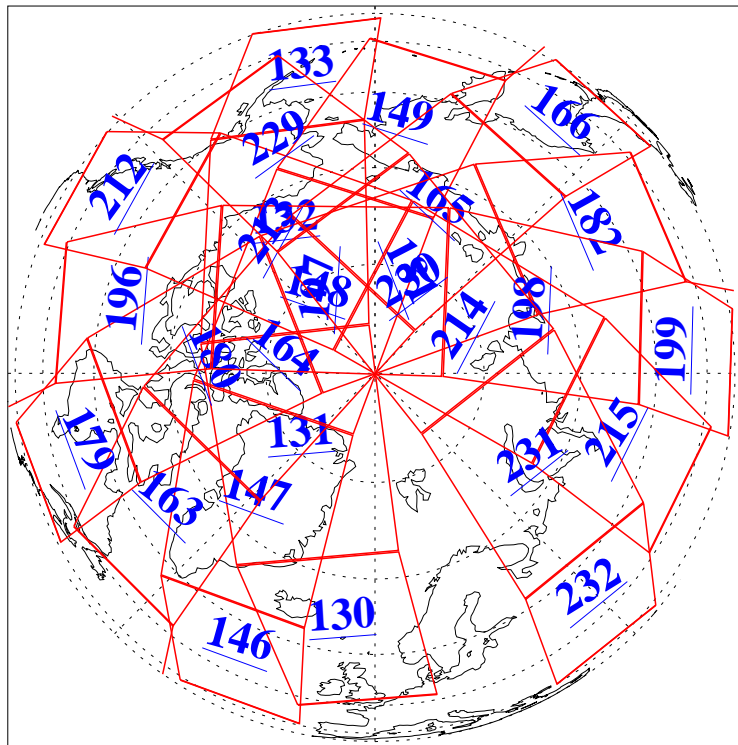

L1B Availability
AMSU Granules: 240
HSB Granules: 0
AIRS Granules: 240

4 May 2004
DoY 125
Aqua Day 731
Granules: 1 to 120

Granules: 121 to 240

Legend: AMSU Available, HSB Available, AIRS Available

L1B Availability
AMSU Granules: 240
HSB Granules: 0
AIRS Granules: 240

4 May 2004
DoY 125
Aqua Day 731

Ascending Granules

Descending Granules

Legend: AMSU Available, HSB Available, AIRS Available

L1B Availability
 AMSU Granules: 240
 HSB Granules: 0
 AIRS Granules: 240

4 May 2004
 DoY 125
 Aqua Day 731

Northern Hemisphere Granules

Southern Hemisphere Granules

Legend: AMSU Available, HSB Available, AIRS Available