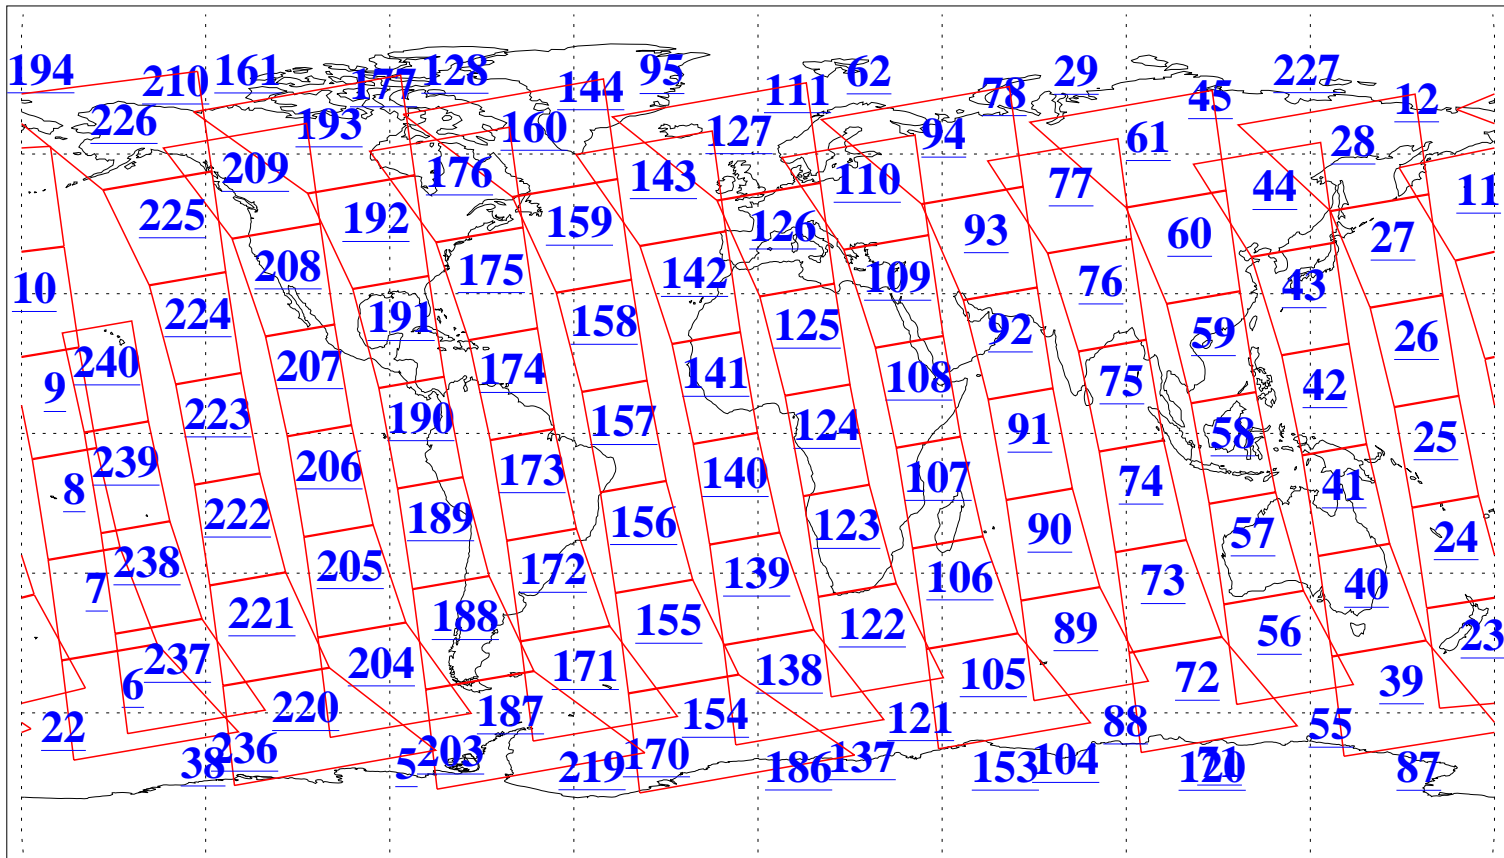

L1B Availability
AMSU Granules: 240
HSB Granules: 0
AIRS Granules: 240

29 Apr 2004
DoY 120
Aqua Day 726
Granules: 1 to 120

Granules: 121 to 240

Legend: AMSU Available, HSB Available, AIRS Available

L1B Availability
AMSU Granules: 240
HSB Granules: 0
AIRS Granules: 240

29 Apr 2004
DoY 120
Aqua Day 726

Ascending Granules

Descending Granules

Legend: AMSU Available, HSB Available, AIRS Available

L1B Availability
 AMSU Granules: 240
 HSB Granules: 0
 AIRS Granules: 240

29 Apr 2004
 DoY 120
 Aqua Day 726

Northern Hemisphere Granules

Southern Hemisphere Granules

Legend: AMSU Available, HSB Available, AIRS Available