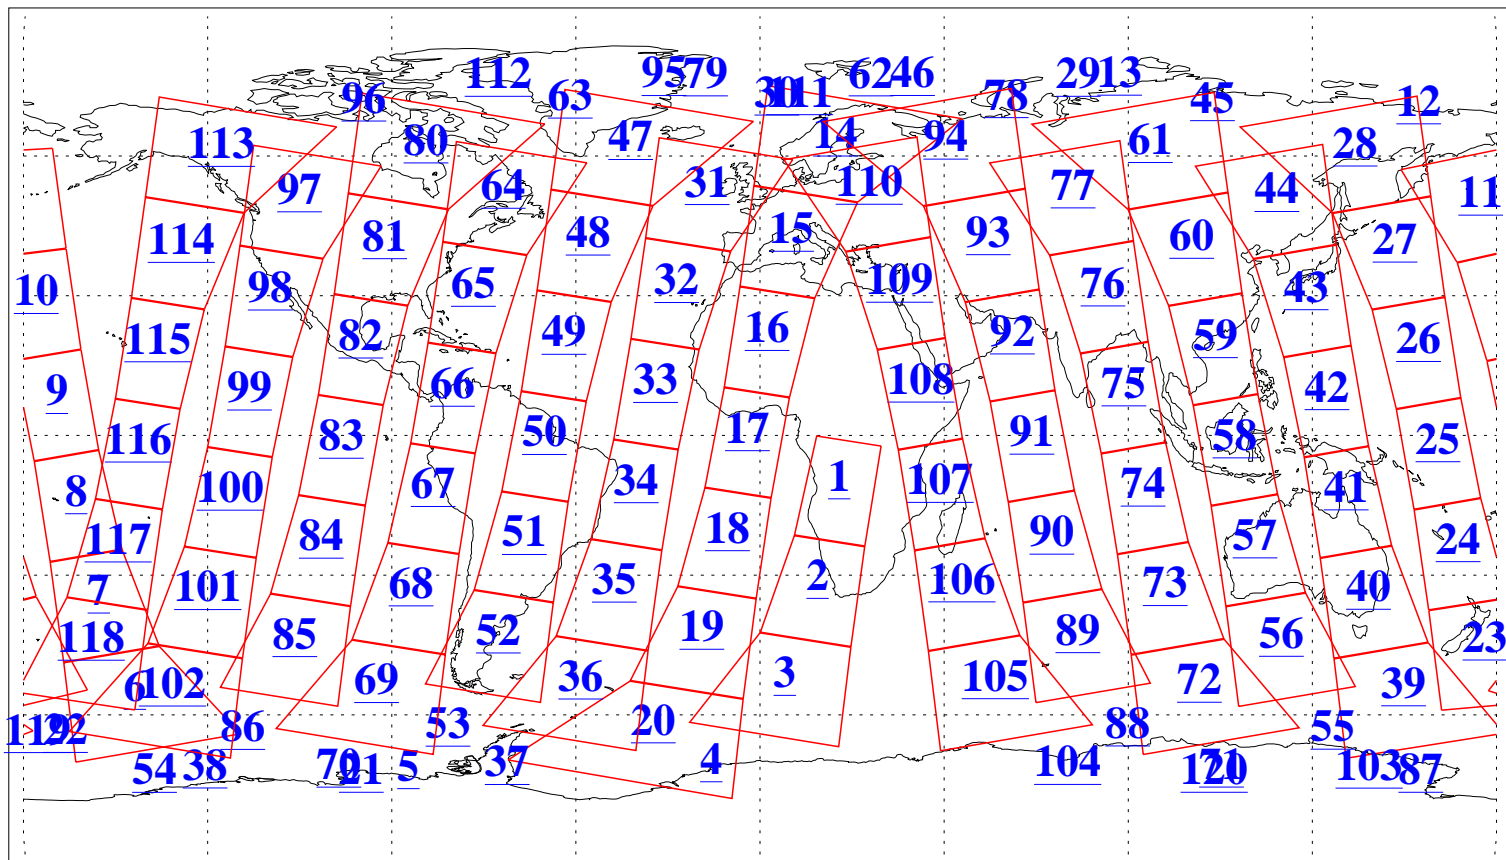

L1B Availability
AMSU Granules: 240
HSB Granules: 0
AIRS Granules: 240

29 Apr 2004
DoY 120
Aqua Day 726
Granules: 1 to 120

Granules: 121 to 240

Legend: AMSU Available, HSB Available, AIRS Available

L1B Availability
AMSU Granules: 240
HSB Granules: 0
AIRS Granules: 240

29 Apr 2004
DoY 120
Aqua Day 726

Ascending Granules

Descending Granules

Legend: AMSU Available, HSB Available, AIRS Available

L1B Availability
 AMSU Granules: 240
 HSB Granules: 0
 AIRS Granules: 240

29 Apr 2004
 DoY 120
 Aqua Day 726

Northern Hemisphere Granules

Southern Hemisphere Granules

Legend: AMSU Available, HSB Available, AIRS Available