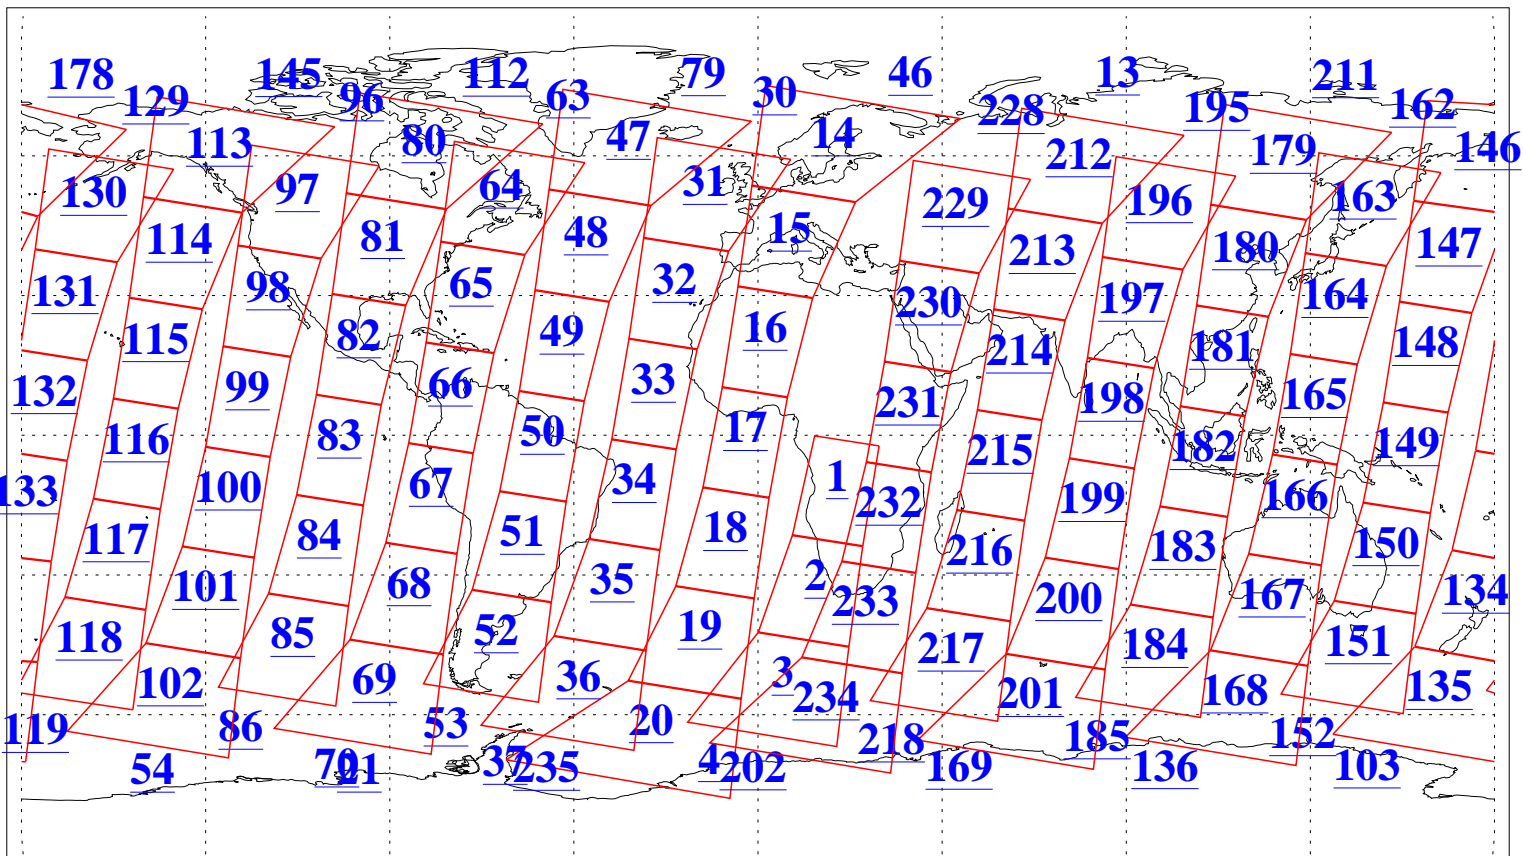

L1B Availability
AMSU Granules: 240
HSB Granules: 0
AIRS Granules: 240

29 Apr 2004
DoY 120
Aqua Day 726
Granules: 1 to 120

Granules: 121 to 240

Legend: AMSU Available, HSB Available, AIRS Available

L1B Availability
AMSU Granules: 240
HSB Granules: 0
AIRS Granules: 240

29 Apr 2004
DoY 120
Aqua Day 726

Ascending Granules

Descending Granules

Legend: AMSU Available, HSB Available, AIRS Available

L1B Availability
 AMSU Granules: 240
 HSB Granules: 0
 AIRS Granules: 240

29 Apr 2004
 DoY 120
 Aqua Day 726

Northern Hemisphere Granules

Southern Hemisphere Granules

Legend: AMSU Available, HSB Available, AIRS Available