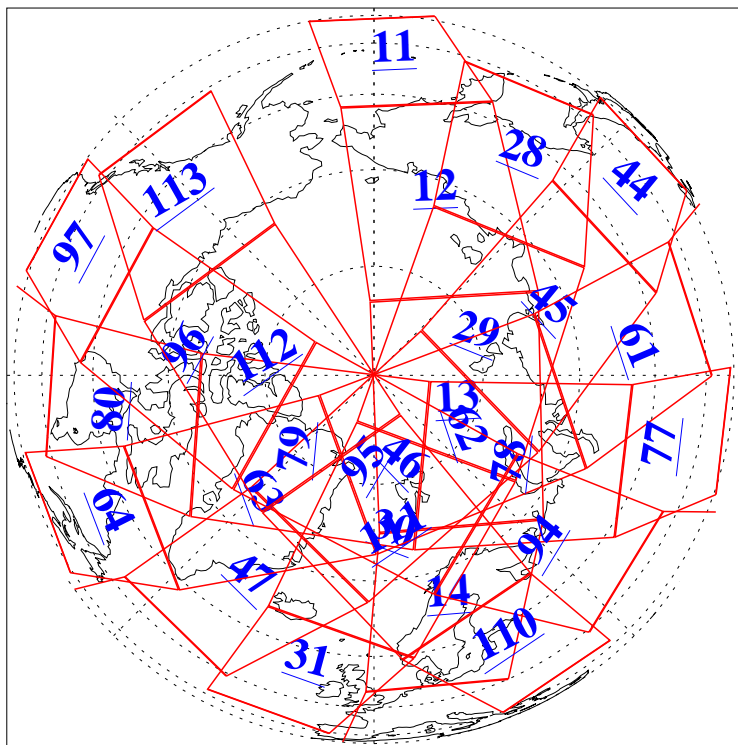

L1B Availability
AMSU Granules: 240
HSB Granules: 0
AIRS Granules: 240

29 Apr 2004
DoY 120
Aqua Day 726
Granules: 1 to 120

Granules: 121 to 240

Legend: AMSU Available, HSB Available, AIRS Available

L1B Availability
AMSU Granules: 240
HSB Granules: 0
AIRS Granules: 240

29 Apr 2004
DoY 120
Aqua Day 726

Ascending Granules

Descending Granules

Legend: AMSU Available, HSB Available, AIRS Available

L1B Availability
 AMSU Granules: 240
 HSB Granules: 0
 AIRS Granules: 240

29 Apr 2004
 DoY 120
 Aqua Day 726

Northern Hemisphere Granules

Southern Hemisphere Granules

Legend: AMSU Available, HSB Available, AIRS Available