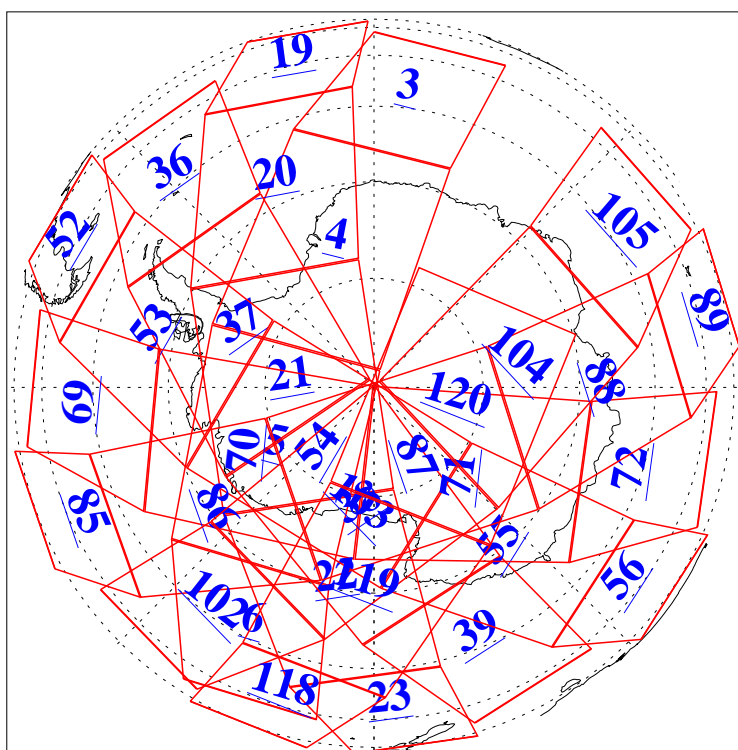

L1B Availability
AMSU Granules: 240
HSB Granules: 0
AIRS Granules: 240

29 Apr 2004
DoY 120
Aqua Day 726
Granules: 1 to 120

Granules: 121 to 240

Legend: AMSU Available, HSB Available, AIRS Available

L1B Availability
AMSU Granules: 240
HSB Granules: 0
AIRS Granules: 240

29 Apr 2004
DoY 120
Aqua Day 726

Ascending Granules

Descending Granules

Legend: AMSU Available, HSB Available, AIRS Available

L1B Availability
 AMSU Granules: 240
 HSB Granules: 0
 AIRS Granules: 240

29 Apr 2004
 DoY 120
 Aqua Day 726

Northern Hemisphere Granules

Southern Hemisphere Granules

Legend: AMSU Available, HSB Available, AIRS Available