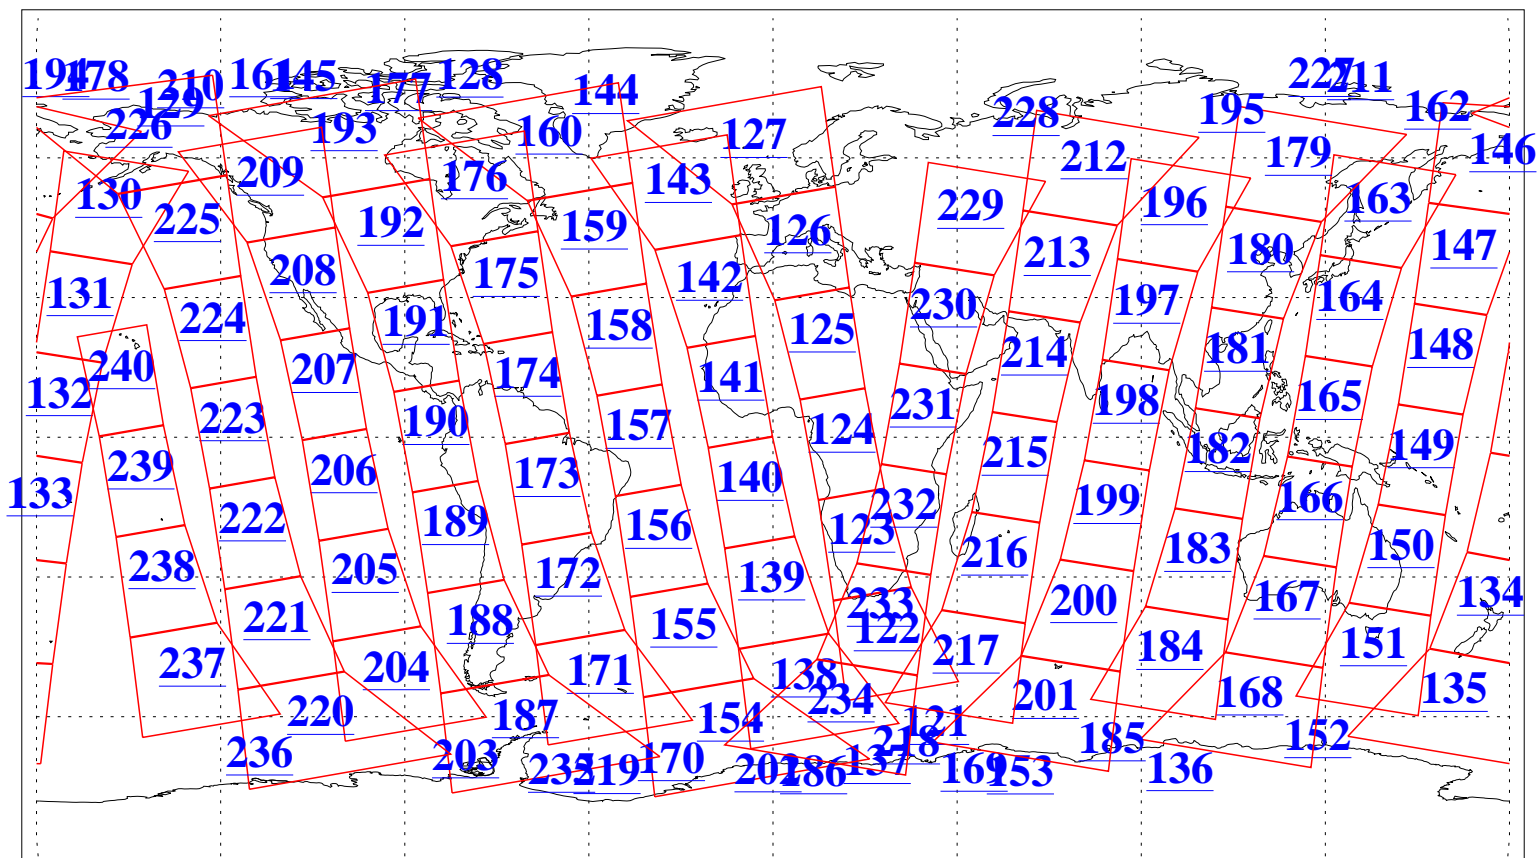

L1B Availability
AMSU Granules: 240
HSB Granules: 0
AIRS Granules: 240

29 Apr 2004
DoY 120
Aqua Day 726
Granules: 1 to 120

Granules: 121 to 240

Legend: AMSU Available, HSB Available, AIRS Available

L1B Availability
AMSU Granules: 240
HSB Granules: 0
AIRS Granules: 240

29 Apr 2004
DoY 120
Aqua Day 726

Ascending Granules

Descending Granules

Legend: AMSU Available, HSB Available, AIRS Available

L1B Availability
 AMSU Granules: 240
 HSB Granules: 0
 AIRS Granules: 240

29 Apr 2004
 DoY 120
 Aqua Day 726

Northern Hemisphere Granules

Southern Hemisphere Granules

Legend: AMSU Available, HSB Available, AIRS Available