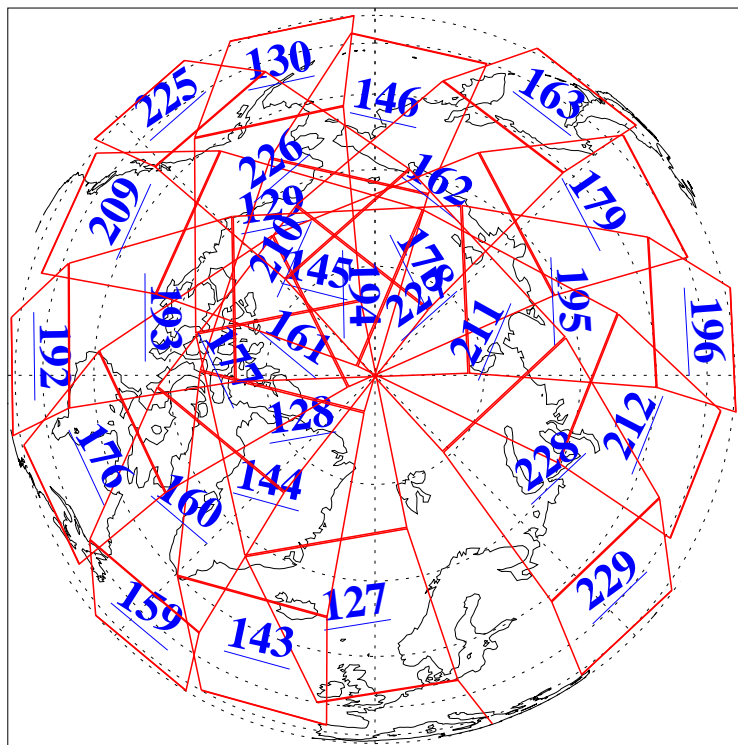

L1B Availability
AMSU Granules: 240
HSB Granules: 0
AIRS Granules: 240

29 Apr 2004
DoY 120
Aqua Day 726
Granules: 1 to 120

Granules: 121 to 240

Legend: AMSU Available, HSB Available, AIRS Available

L1B Availability
AMSU Granules: 240
HSB Granules: 0
AIRS Granules: 240

29 Apr 2004
DoY 120
Aqua Day 726

Ascending Granules

Descending Granules

Legend: AMSU Available, HSB Available, AIRS Available

L1B Availability
 AMSU Granules: 240
 HSB Granules: 0
 AIRS Granules: 240

29 Apr 2004
 DoY 120
 Aqua Day 726

Northern Hemisphere Granules

Southern Hemisphere Granules

Legend: AMSU Available, HSB Available, AIRS Available