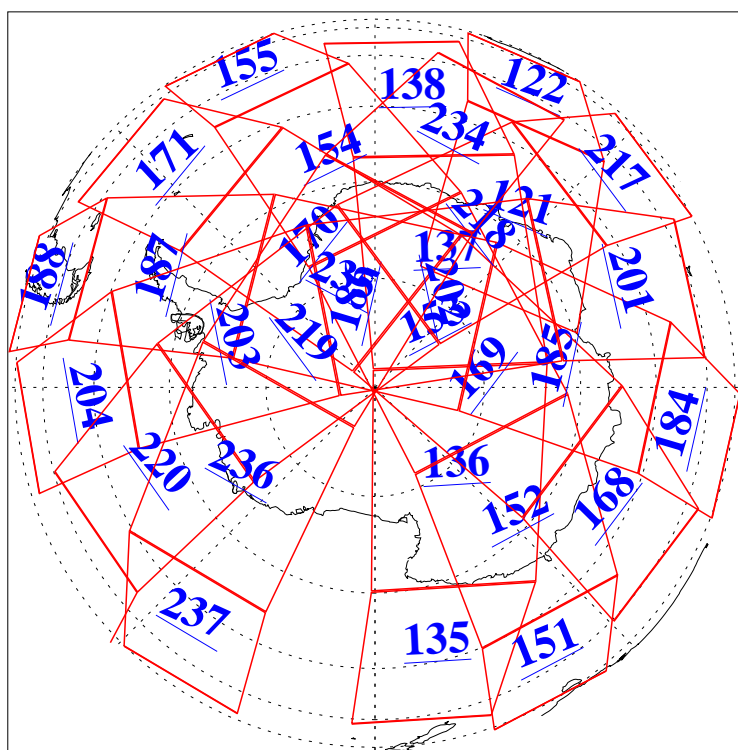

L1B Availability
AMSU Granules: 240
HSB Granules: 0
AIRS Granules: 240

29 Apr 2004
DoY 120
Aqua Day 726
Granules: 1 to 120

Granules: 121 to 240

Legend: AMSU Available, HSB Available, AIRS Available

L1B Availability
AMSU Granules: 240
HSB Granules: 0
AIRS Granules: 240

29 Apr 2004
DoY 120
Aqua Day 726

Ascending Granules

Descending Granules

Legend: AMSU Available, HSB Available, AIRS Available

L1B Availability
 AMSU Granules: 240
 HSB Granules: 0
 AIRS Granules: 240

29 Apr 2004
 DoY 120
 Aqua Day 726

Northern Hemisphere Granules

Southern Hemisphere Granules

Legend: AMSU Available, HSB Available, AIRS Available