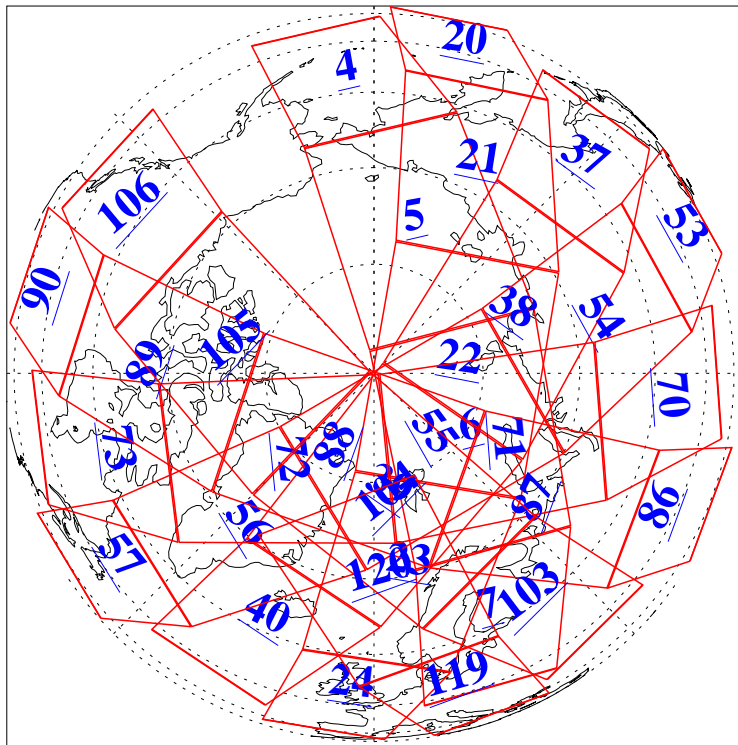

L1B Availability  
AMSU Granules: 240  
HSB Granules: 0  
AIRS Granules: 240

28 Apr 2004  
DoY 119  
Aqua Day 725  
Granules: 1 to 120

Granules: 121 to 240

Legend: AMSU Available, HSB Available, AIRS Available

L1B Availability  
AMSU Granules: 240  
HSB Granules: 0  
AIRS Granules: 240

28 Apr 2004  
DoY 119  
Aqua Day 725

Ascending Granules

Descending Granules

Legend: AMSU Available, HSB Available, AIRS Available

### Northern Hemisphere Granules