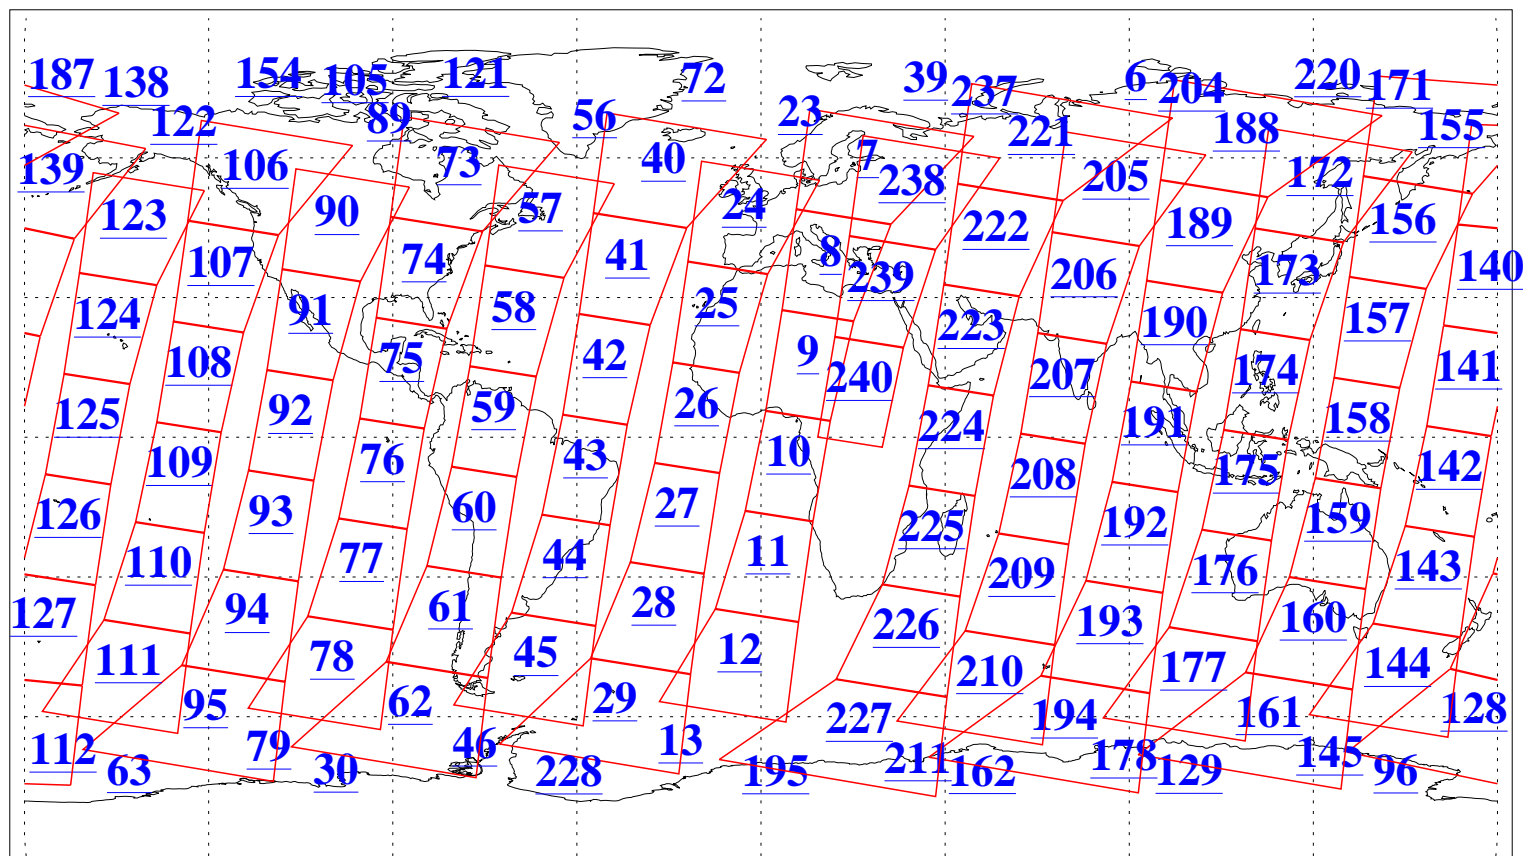

L1B Availability  
AMSU Granules: 240  
HSB Granules: 0  
AIRS Granules: 240

28 Apr 2004  
DoY 119  
Aqua Day 725  
Granules: 1 to 120

Granules: 121 to 240

Legend: AMSU Available, HSB Available, AIRS Available

L1B Availability  
AMSU Granules: 240  
HSB Granules: 0  
AIRS Granules: 240

28 Apr 2004  
DoY 119  
Aqua Day 725

Ascending Granules

Descending Granules

Legend: AMSU Available, HSB Available, AIRS Available