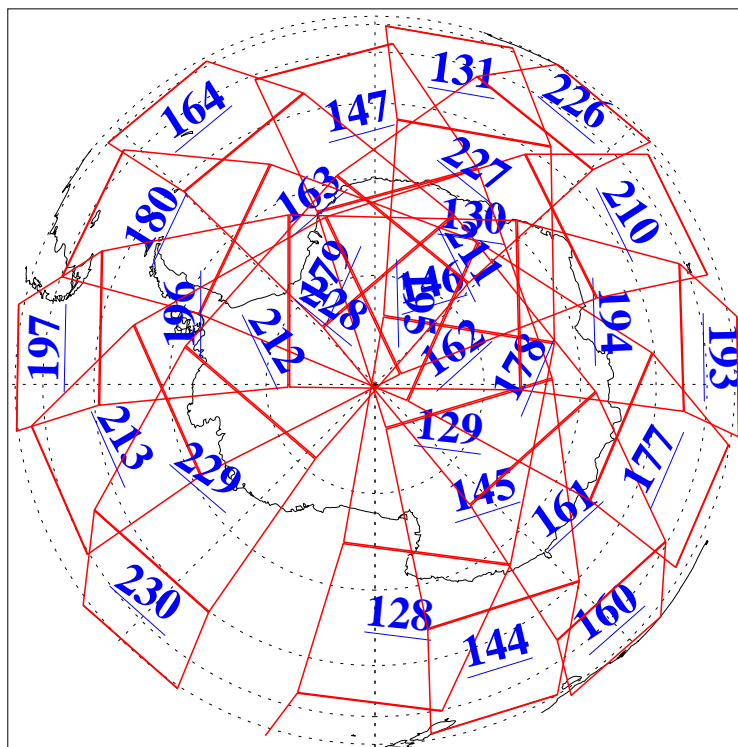

Legend: AMSU Available, HSB Available, AIRS Available