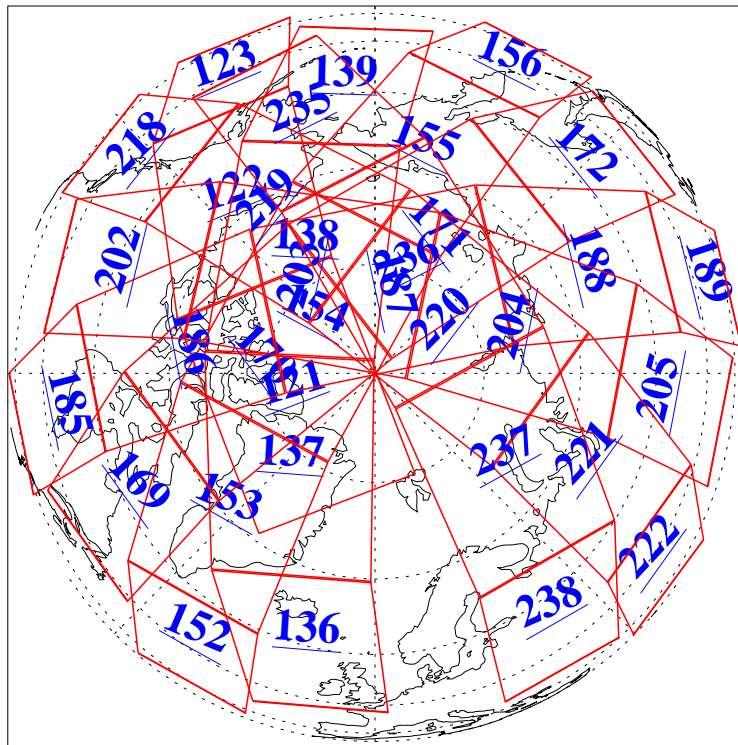

L1B Availability  
AMSU Granules: 240  
HSB Granules: 0  
AIRS Granules: 240

28 Apr 2004  
DoY 119  
Aqua Day 725  
Granules: 1 to 120

Granules: 121 to 240

Legend: AMSU Available, HSB Available, AIRS Available

L1B Availability  
AMSU Granules: 240  
HSB Granules: 0  
AIRS Granules: 240

28 Apr 2004  
DoY 119  
Aqua Day 725

Ascending Granules

Descending Granules

Legend: AMSU Available, HSB Available, AIRS Available

### Northern Hemisphere Granules