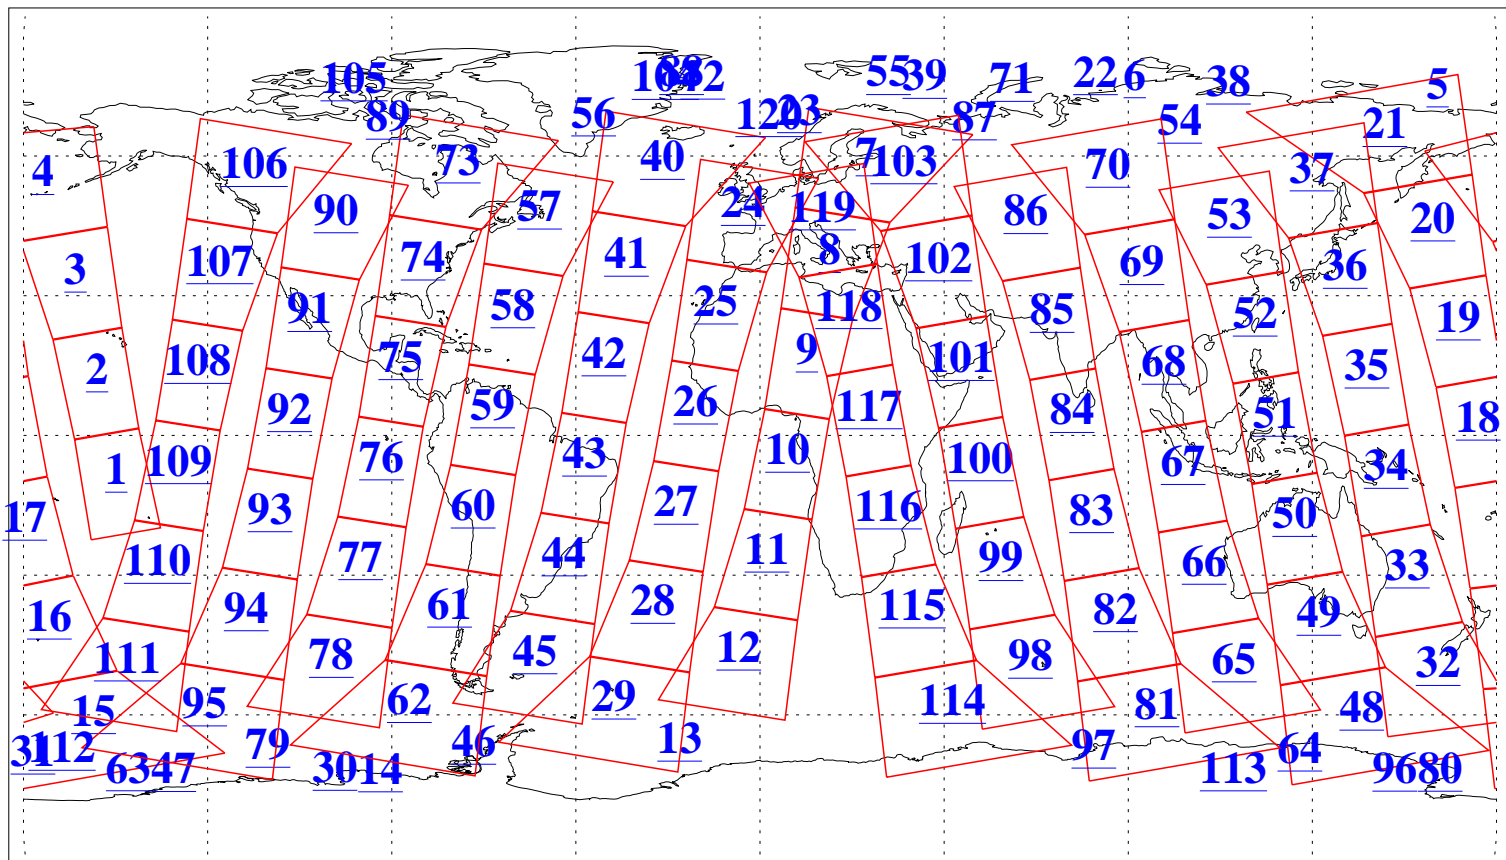

L1B Availability  
AMSU Granules: 240  
HSB Granules: 0  
AIRS Granules: 240

28 Apr 2004  
DoY 119  
Aqua Day 725  
Granules: 1 to 120

Granules: 121 to 240

Legend: AMSU Available, HSB Available, AIRS Available

L1B Availability  
AMSU Granules: 240  
HSB Granules: 0  
AIRS Granules: 240

28 Apr 2004  
DoY 119  
Aqua Day 725

Ascending Granules

Descending Granules

Legend: AMSU Available, HSB Available, AIRS Available