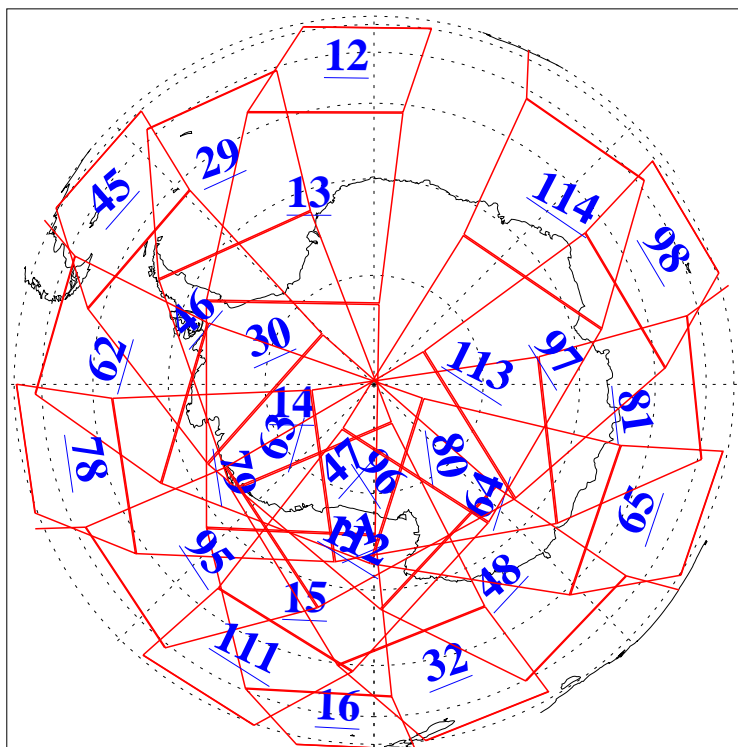

Legend: AMSU Available, HSB Available, AIRS Available