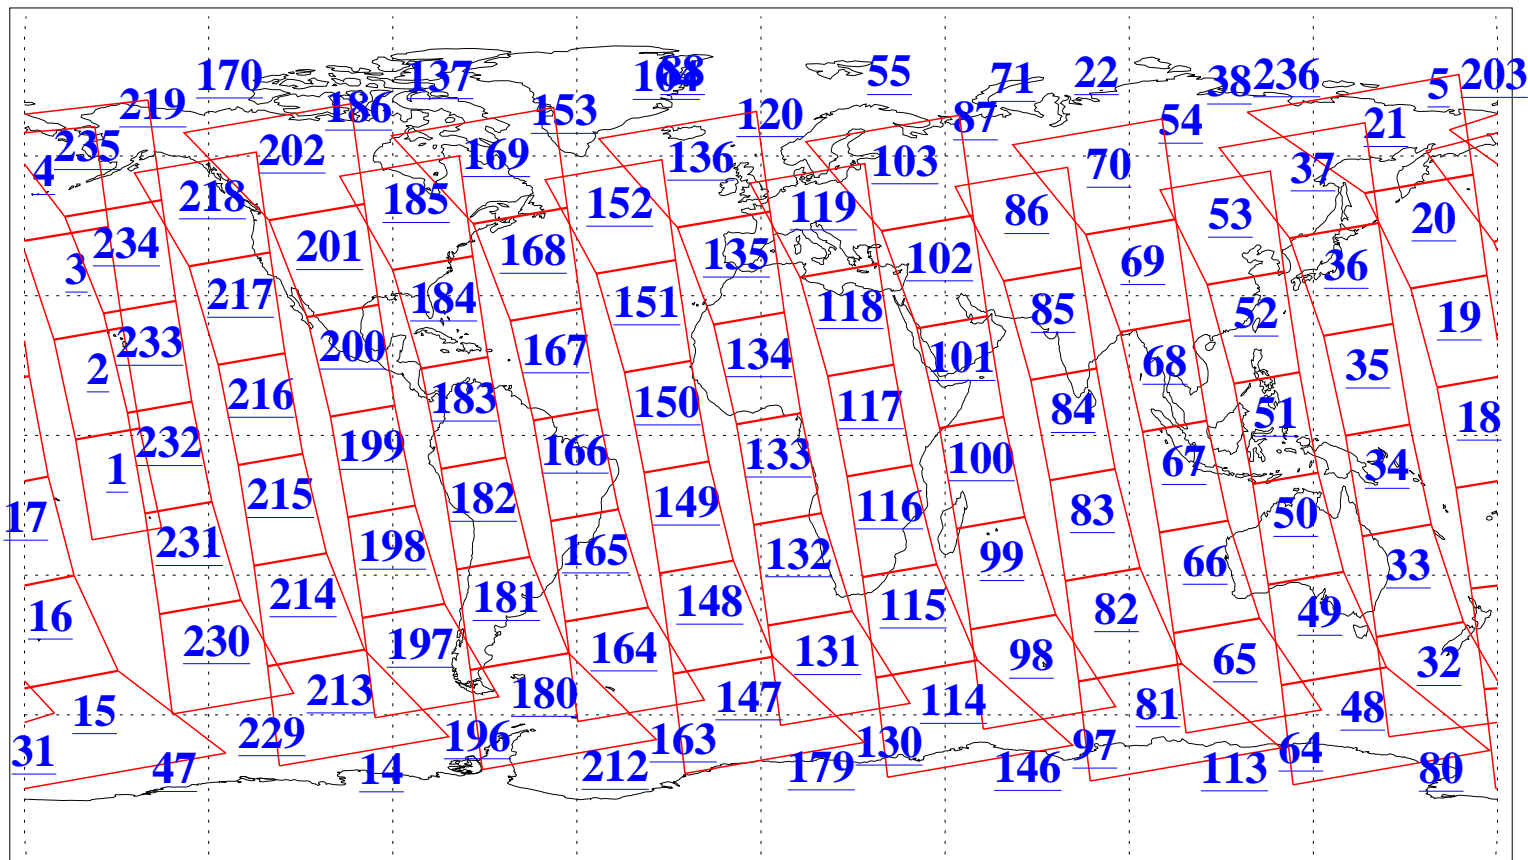

L1B Availability  
AMSU Granules: 240  
HSB Granules: 0  
AIRS Granules: 240

28 Apr 2004  
DoY 119  
Aqua Day 725  
Granules: 1 to 120

Granules: 121 to 240

Legend: AMSU Available, HSB Available, AIRS Available

L1B Availability  
AMSU Granules: 240  
HSB Granules: 0  
AIRS Granules: 240

28 Apr 2004  
DoY 119  
Aqua Day 725

Ascending Granules

Descending Granules

Legend: AMSU Available, HSB Available, AIRS Available