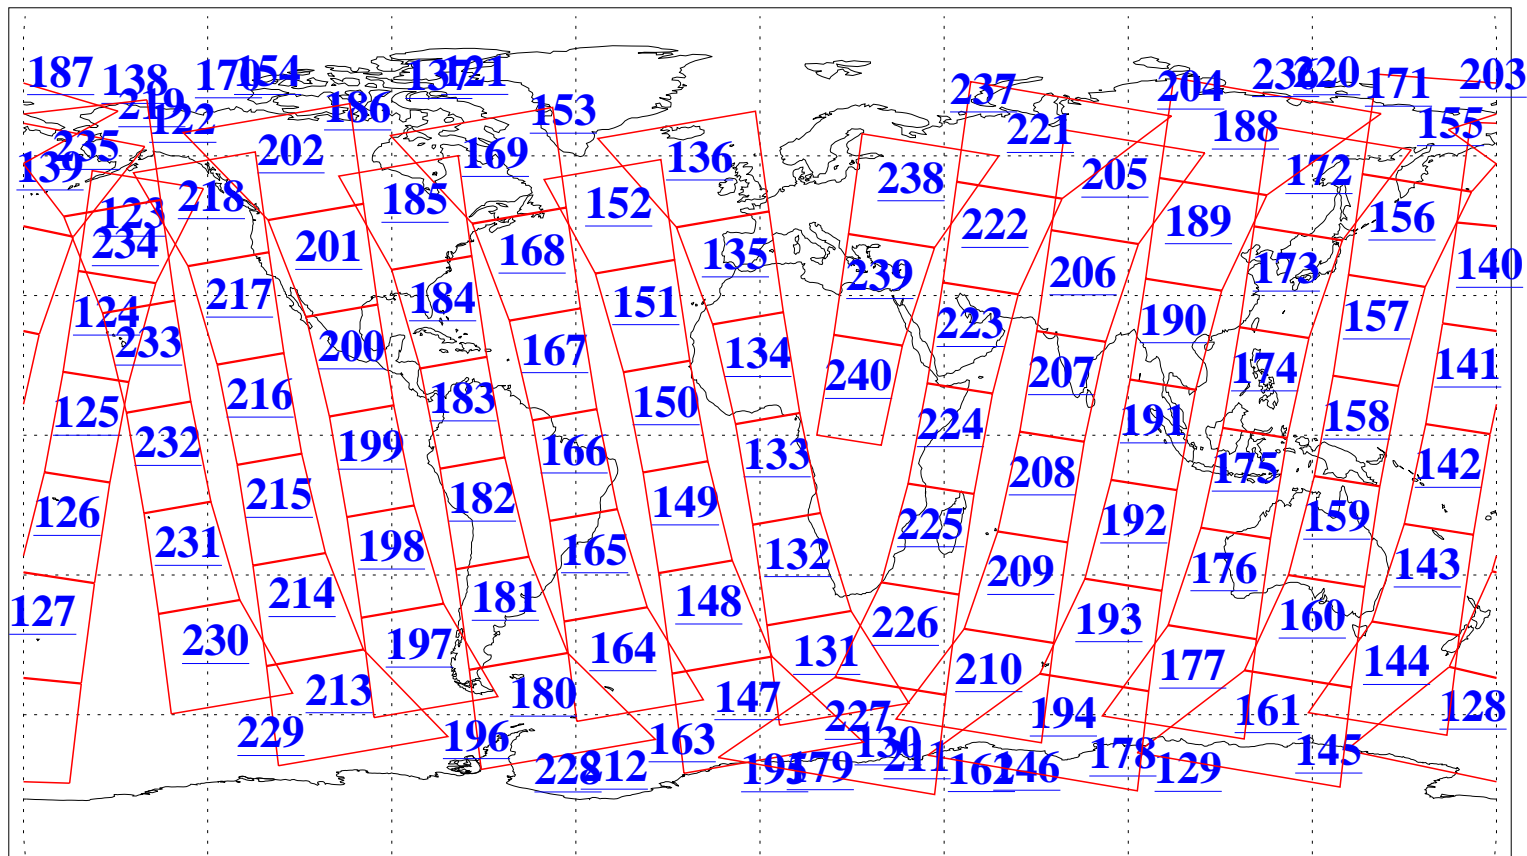

L1B Availability  
AMSU Granules: 240  
HSB Granules: 0  
AIRS Granules: 240

28 Apr 2004  
DoY 119  
Aqua Day 725  
Granules: 1 to 120

Granules: 121 to 240

Legend: AMSU Available, HSB Available, AIRS Available

L1B Availability  
AMSU Granules: 240  
HSB Granules: 0  
AIRS Granules: 240

28 Apr 2004  
DoY 119  
Aqua Day 725

Ascending Granules

Descending Granules

Legend: AMSU Available, HSB Available, AIRS Available