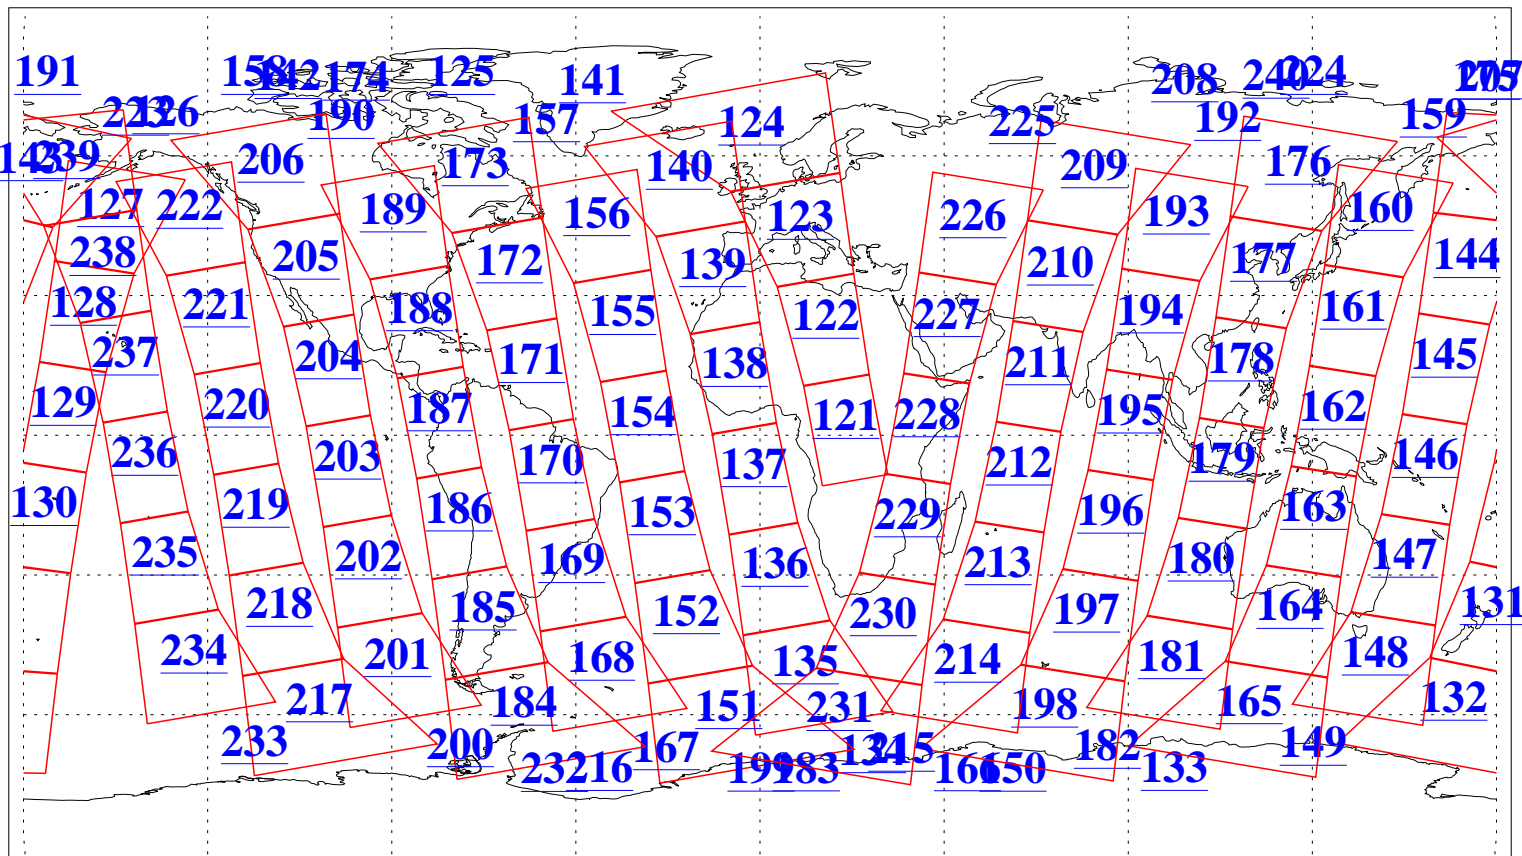

L1B Availability  
AMSU Granules: 240  
HSB Granules: 0  
AIRS Granules: 240

24 Apr 2004  
DoY 115  
Aqua Day 721  
Granules: 1 to 120

Granules: 121 to 240

Legend: AMSU Available, HSB Available, AIRS Available

L1B Availability  
AMSU Granules: 240  
HSB Granules: 0  
AIRS Granules: 240

24 Apr 2004  
DoY 115  
Aqua Day 721

Ascending Granules

Descending Granules

Legend: AMSU Available, HSB Available, AIRS Available

L1B Availability  
 AMSU Granules: 240  
 HSB Granules: 0  
 AIRS Granules: 240

24 Apr 2004  
 DoY 115  
 Aqua Day 721

Northern Hemisphere Granules

Southern Hemisphere Granules

Legend: AMSU Available, HSB Available, AIRS Available