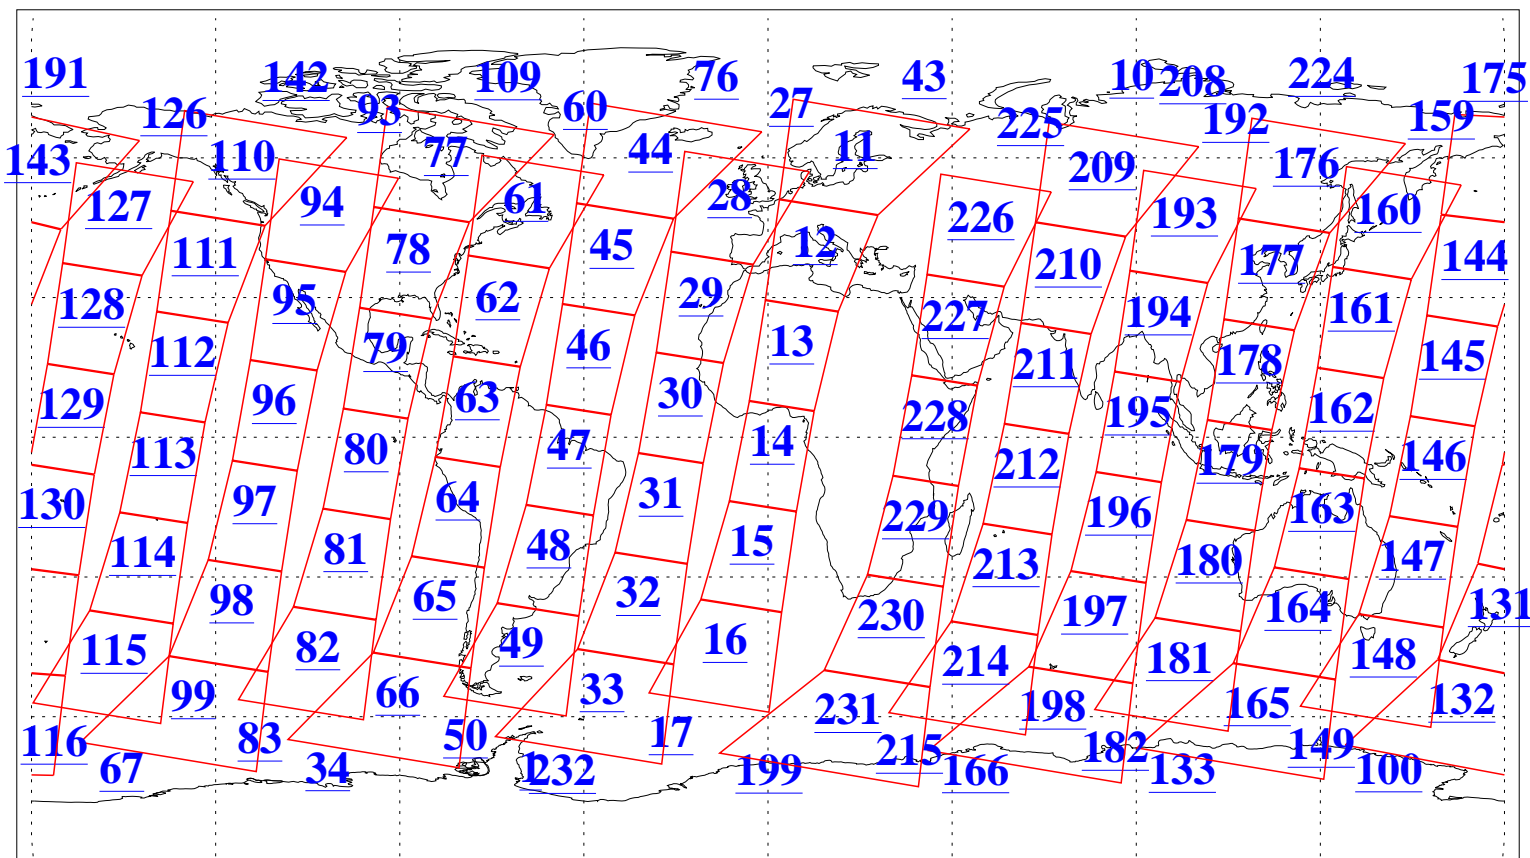

L1B Availability  
AMSU Granules: 240  
HSB Granules: 0  
AIRS Granules: 240

24 Apr 2004  
DoY 115  
Aqua Day 721  
Granules: 1 to 120

Granules: 121 to 240

Legend: AMSU Available, HSB Available, AIRS Available

L1B Availability  
AMSU Granules: 240  
HSB Granules: 0  
AIRS Granules: 240

24 Apr 2004  
DoY 115  
Aqua Day 721

Ascending Granules

Descending Granules

Legend: AMSU Available, HSB Available, AIRS Available

L1B Availability  
 AMSU Granules: 240  
 HSB Granules: 0  
 AIRS Granules: 240

24 Apr 2004  
 DoY 115  
 Aqua Day 721

Northern Hemisphere Granules

Southern Hemisphere Granules

Legend: AMSU Available, HSB Available, AIRS Available