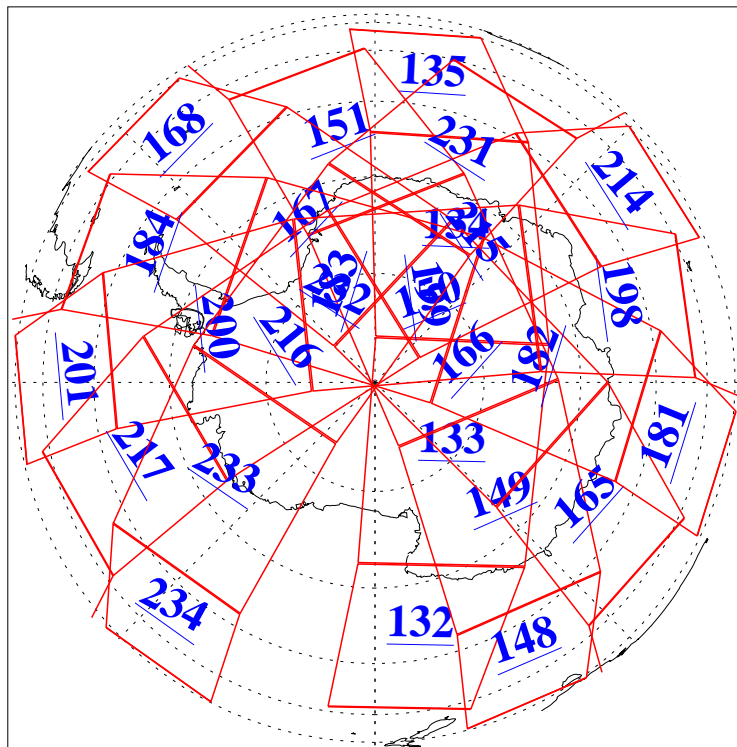

L1B Availability  
AMSU Granules: 240  
HSB Granules: 0  
AIRS Granules: 240

24 Apr 2004  
DoY 115  
Aqua Day 721  
Granules: 1 to 120

Granules: 121 to 240

Legend: AMSU Available, HSB Available, AIRS Available

L1B Availability  
AMSU Granules: 240  
HSB Granules: 0  
AIRS Granules: 240

24 Apr 2004  
DoY 115  
Aqua Day 721

Ascending Granules

Descending Granules

Legend: AMSU Available, HSB Available, AIRS Available

L1B Availability  
 AMSU Granules: 240  
 HSB Granules: 0  
 AIRS Granules: 240

24 Apr 2004  
 DoY 115  
 Aqua Day 721

Northern Hemisphere Granules

Southern Hemisphere Granules

Legend: AMSU Available, HSB Available, AIRS Available