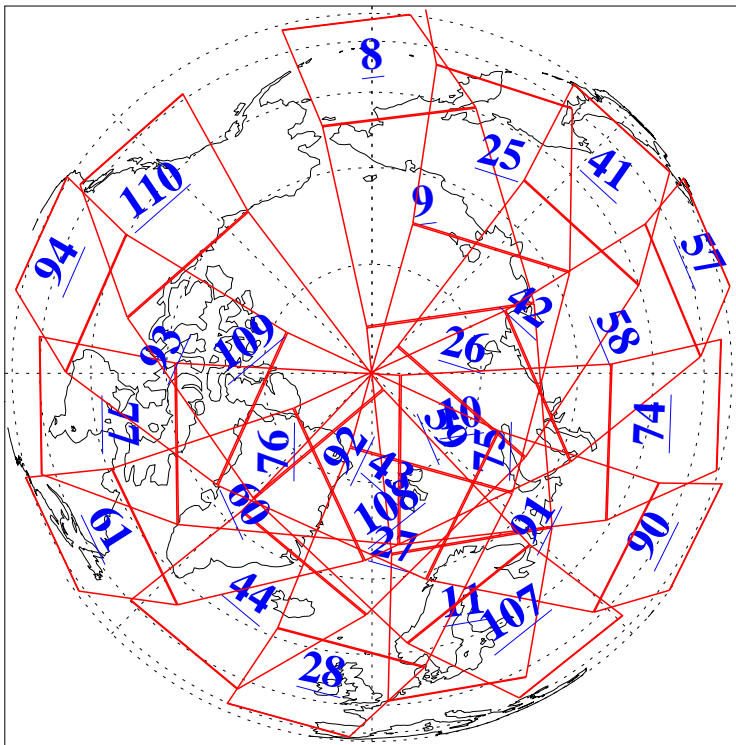

L1B Availability  
AMSU Granules: 240  
HSB Granules: 0  
AIRS Granules: 240

24 Apr 2004  
DoY 115  
Aqua Day 721  
Granules: 1 to 120

Granules: 121 to 240

Legend: AMSU Available, HSB Available, AIRS Available

L1B Availability  
AMSU Granules: 240  
HSB Granules: 0  
AIRS Granules: 240

24 Apr 2004  
DoY 115  
Aqua Day 721

Ascending Granules

Descending Granules

Legend: AMSU Available, HSB Available, AIRS Available

L1B Availability  
 AMSU Granules: 240  
 HSB Granules: 0  
 AIRS Granules: 240

24 Apr 2004  
 DoY 115  
 Aqua Day 721

Northern Hemisphere Granules

Southern Hemisphere Granules

Legend: AMSU Available, HSB Available, AIRS Available