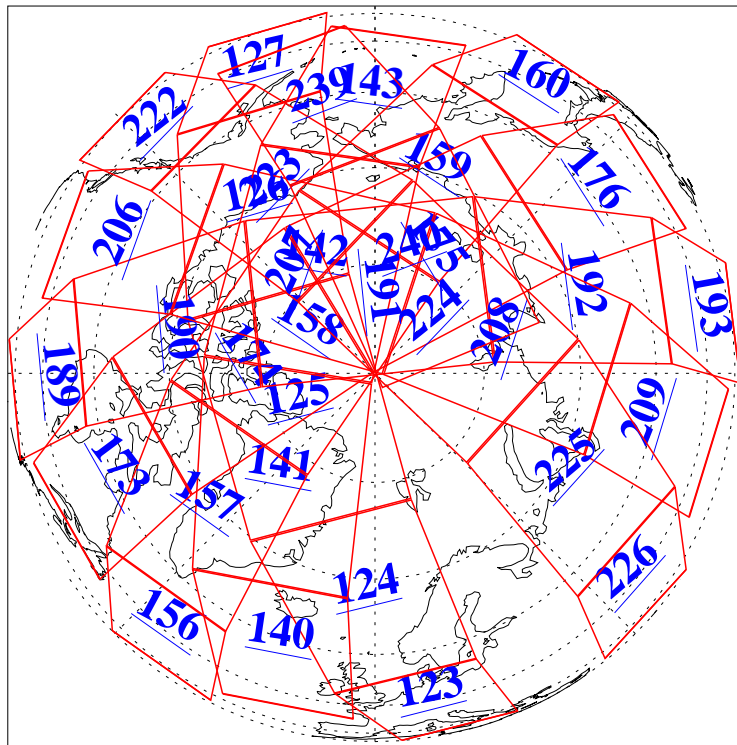

L1B Availability  
AMSU Granules: 240  
HSB Granules: 0  
AIRS Granules: 240

24 Apr 2004  
DoY 115  
Aqua Day 721  
Granules: 1 to 120

Granules: 121 to 240

Legend: AMSU Available, HSB Available, AIRS Available

L1B Availability  
AMSU Granules: 240  
HSB Granules: 0  
AIRS Granules: 240

24 Apr 2004  
DoY 115  
Aqua Day 721

Ascending Granules

Descending Granules

Legend: AMSU Available, HSB Available, AIRS Available

L1B Availability  
 AMSU Granules: 240  
 HSB Granules: 0  
 AIRS Granules: 240

24 Apr 2004  
 DoY 115  
 Aqua Day 721

Northern Hemisphere Granules

Southern Hemisphere Granules

Legend: AMSU Available, HSB Available, AIRS Available