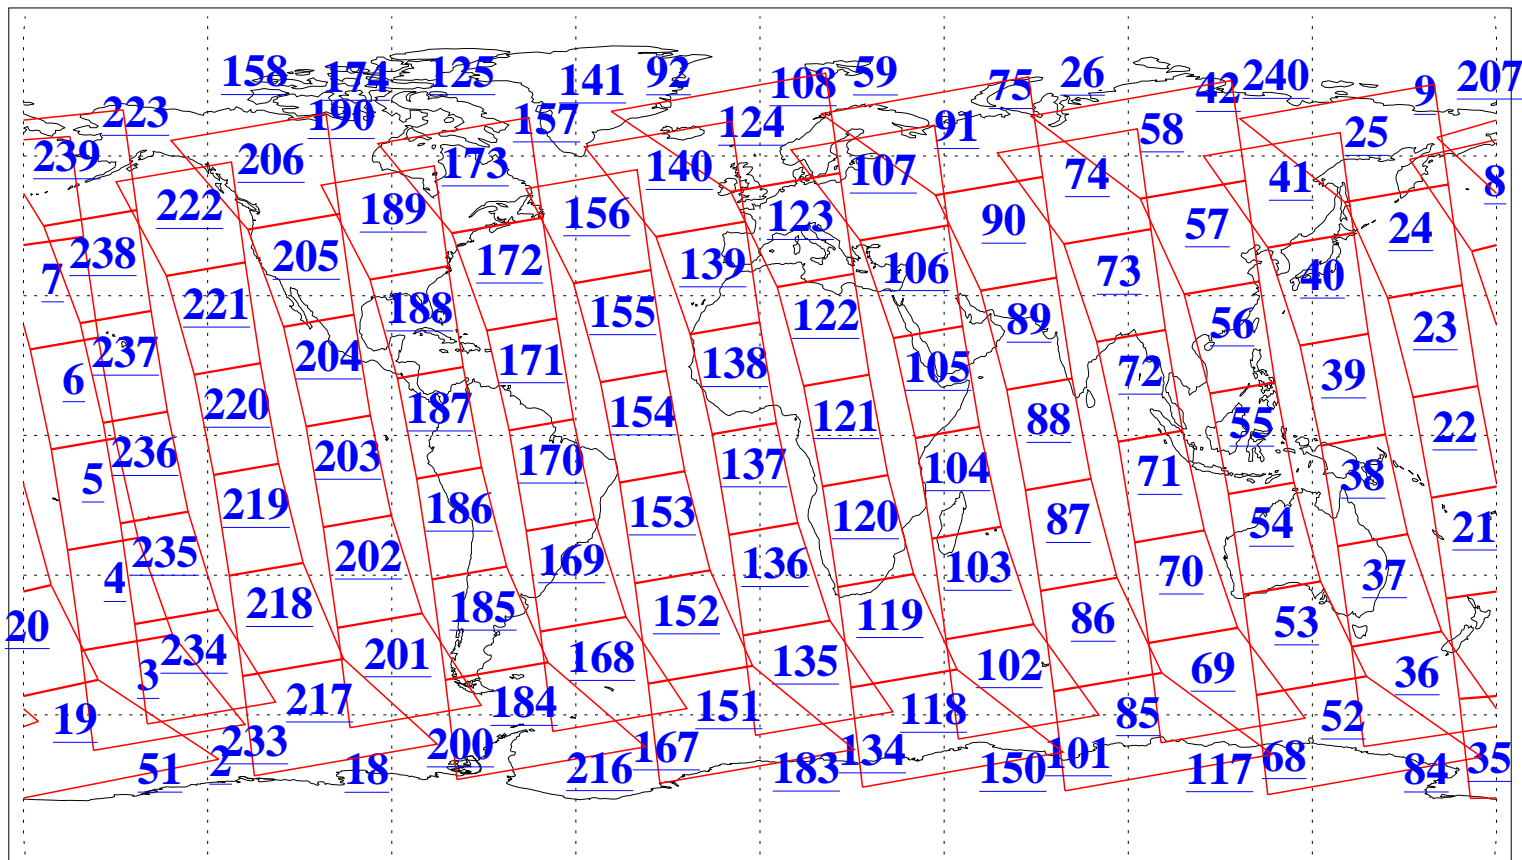

L1B Availability  
AMSU Granules: 240  
HSB Granules: 0  
AIRS Granules: 240

24 Apr 2004  
DoY 115  
Aqua Day 721  
Granules: 1 to 120

Granules: 121 to 240

Legend: AMSU Available, HSB Available, AIRS Available

L1B Availability  
AMSU Granules: 240  
HSB Granules: 0  
AIRS Granules: 240

24 Apr 2004  
DoY 115  
Aqua Day 721

Ascending Granules

Descending Granules

Legend: AMSU Available, HSB Available, AIRS Available

L1B Availability  
 AMSU Granules: 240  
 HSB Granules: 0  
 AIRS Granules: 240

24 Apr 2004  
 DoY 115  
 Aqua Day 721

Northern Hemisphere Granules

Southern Hemisphere Granules

Legend: AMSU Available, HSB Available, AIRS Available