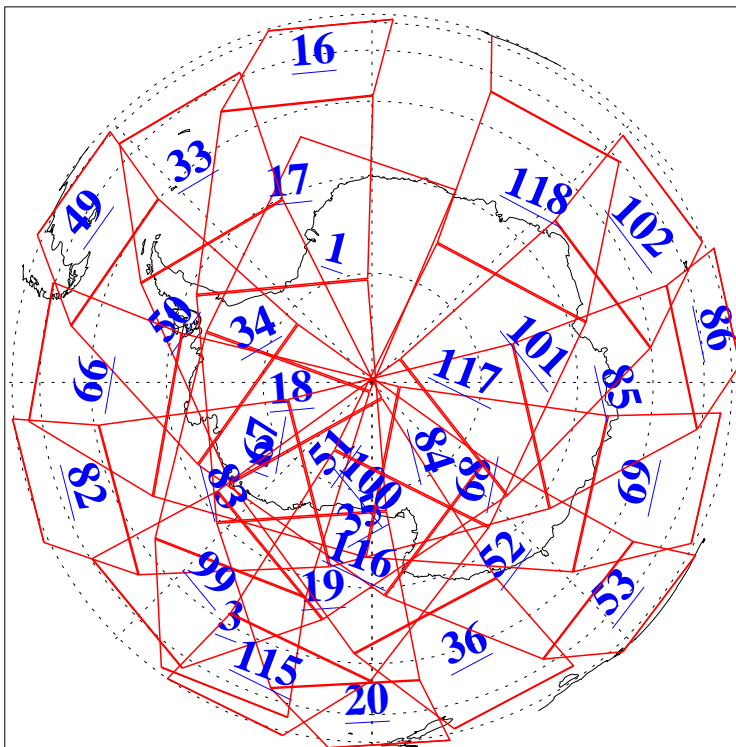

L1B Availability  
AMSU Granules: 240  
HSB Granules: 0  
AIRS Granules: 240

24 Apr 2004  
DoY 115  
Aqua Day 721  
Granules: 1 to 120

Granules: 121 to 240

Legend: AMSU Available, HSB Available, AIRS Available

L1B Availability  
AMSU Granules: 240  
HSB Granules: 0  
AIRS Granules: 240

24 Apr 2004  
DoY 115  
Aqua Day 721

Ascending Granules

Descending Granules

Legend: AMSU Available, HSB Available, AIRS Available

L1B Availability  
 AMSU Granules: 240  
 HSB Granules: 0  
 AIRS Granules: 240

24 Apr 2004  
 DoY 115  
 Aqua Day 721

Northern Hemisphere Granules

Southern Hemisphere Granules

Legend: AMSU Available, HSB Available, AIRS Available