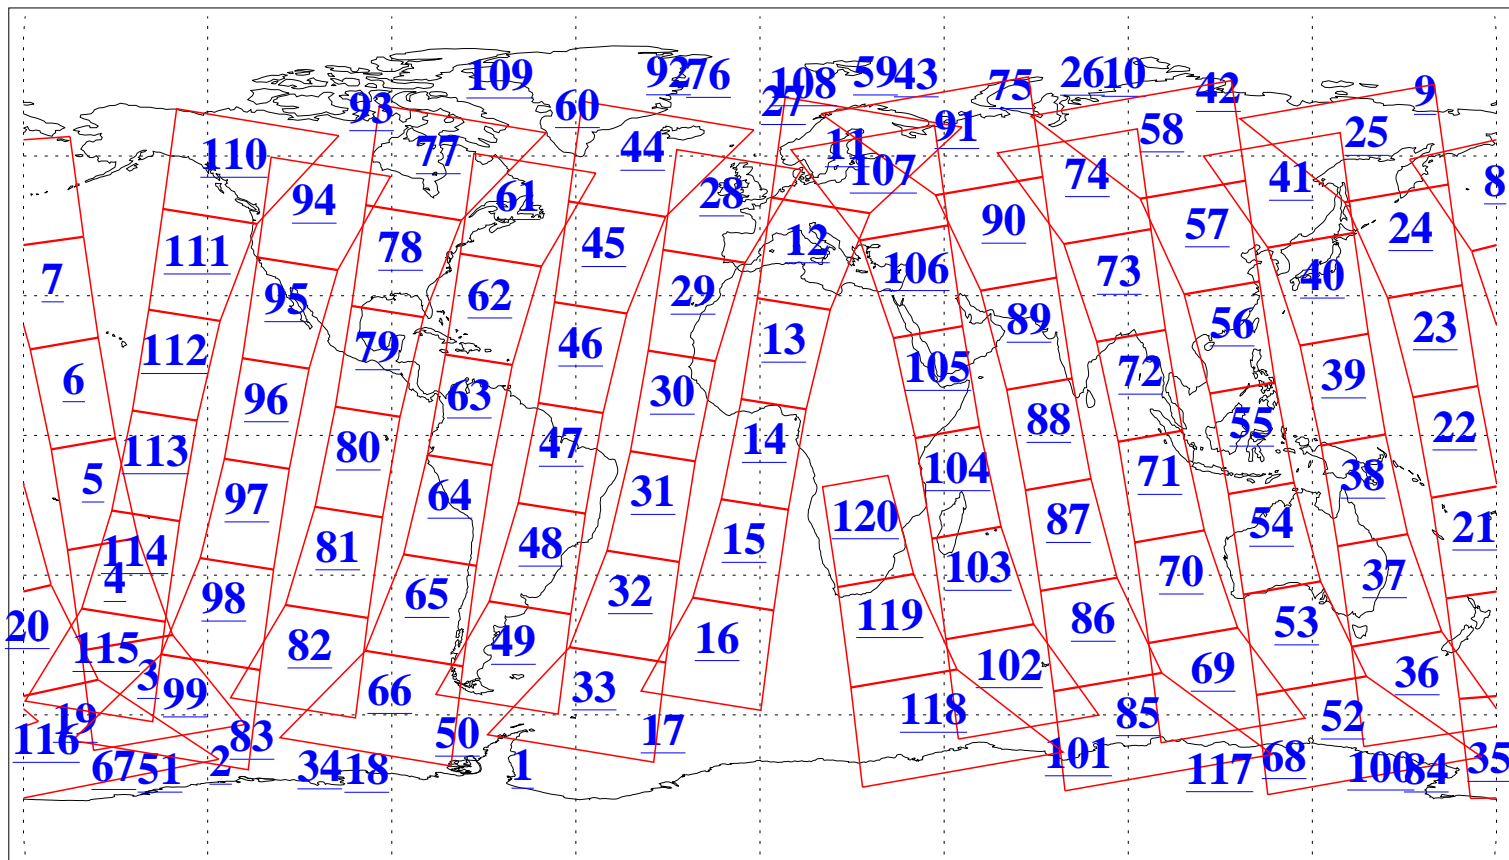

L1B Availability  
AMSU Granules: 240  
HSB Granules: 0  
AIRS Granules: 240

24 Apr 2004  
DoY 115  
Aqua Day 721  
Granules: 1 to 120

Granules: 121 to 240

Legend: AMSU Available, HSB Available, AIRS Available

L1B Availability  
AMSU Granules: 240  
HSB Granules: 0  
AIRS Granules: 240

24 Apr 2004  
DoY 115  
Aqua Day 721

Ascending Granules

Descending Granules

Legend: AMSU Available, HSB Available, AIRS Available

L1B Availability  
 AMSU Granules: 240  
 HSB Granules: 0  
 AIRS Granules: 240

24 Apr 2004  
 DoY 115  
 Aqua Day 721

Northern Hemisphere Granules

Southern Hemisphere Granules

Legend: AMSU Available, HSB Available, AIRS Available