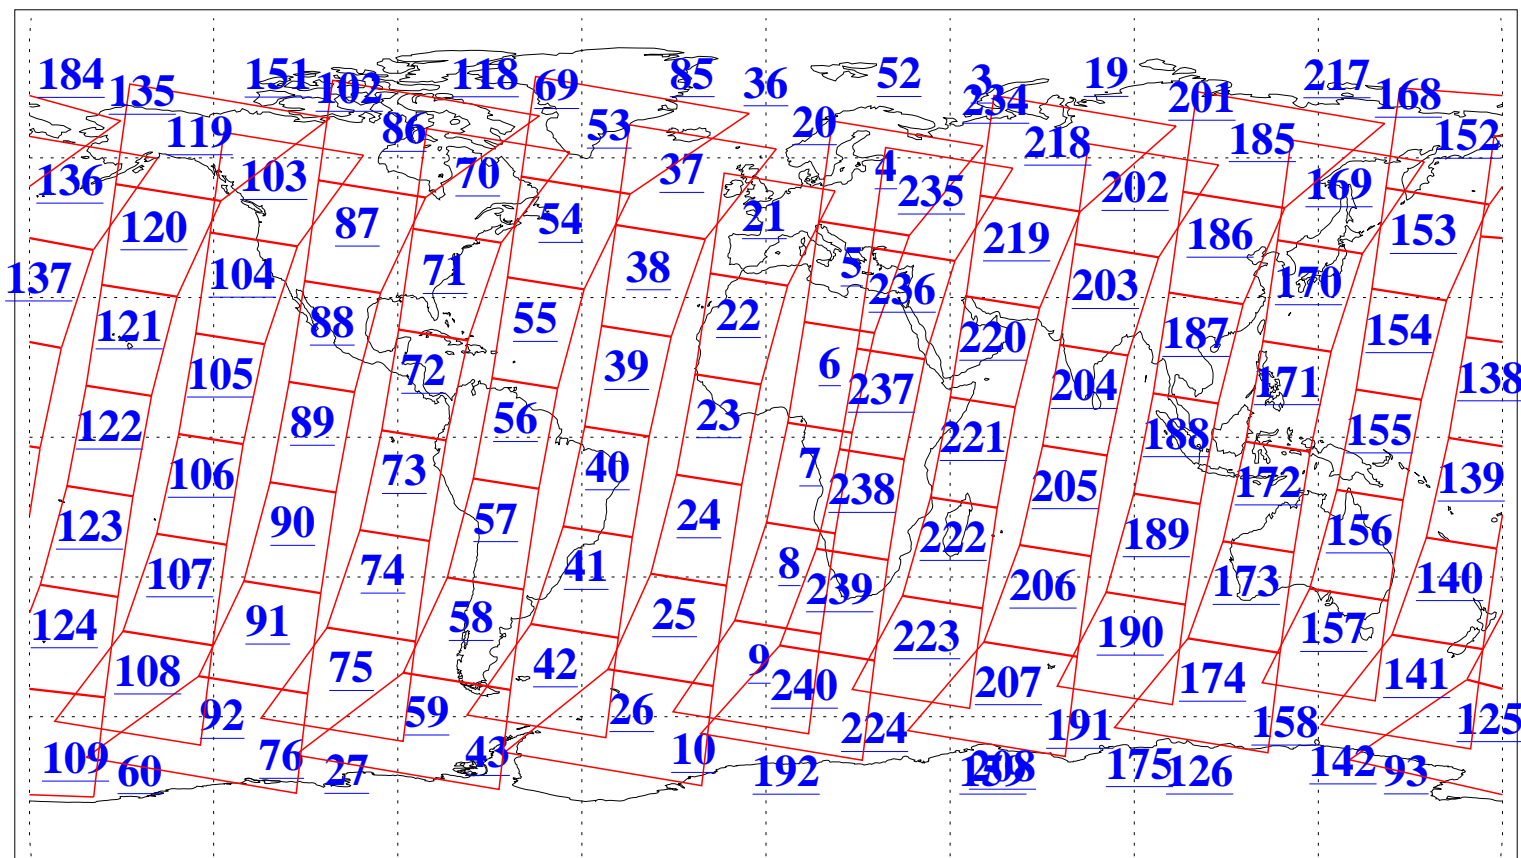

L1B Availability
AMSU Granules: 240
HSB Granules: 0
AIRS Granules: 240

23 Apr 2004
DoY 114
Aqua Day 720
Granules: 1 to 120

Granules: 121 to 240

Legend: AMSU Available, HSB Available, AIRS Available

L1B Availability
AMSU Granules: 240
HSB Granules: 0
AIRS Granules: 240

23 Apr 2004
DoY 114
Aqua Day 720

Ascending Granules

Descending Granules

Legend: AMSU Available, HSB Available, AIRS Available

L1B Availability
 AMSU Granules: 240
 HSB Granules: 0
 AIRS Granules: 240

23 Apr 2004
 DoY 114
 Aqua Day 720

Northern Hemisphere Granules

Southern Hemisphere Granules

Legend: AMSU Available, ~~HSB Available~~, AIRS Available