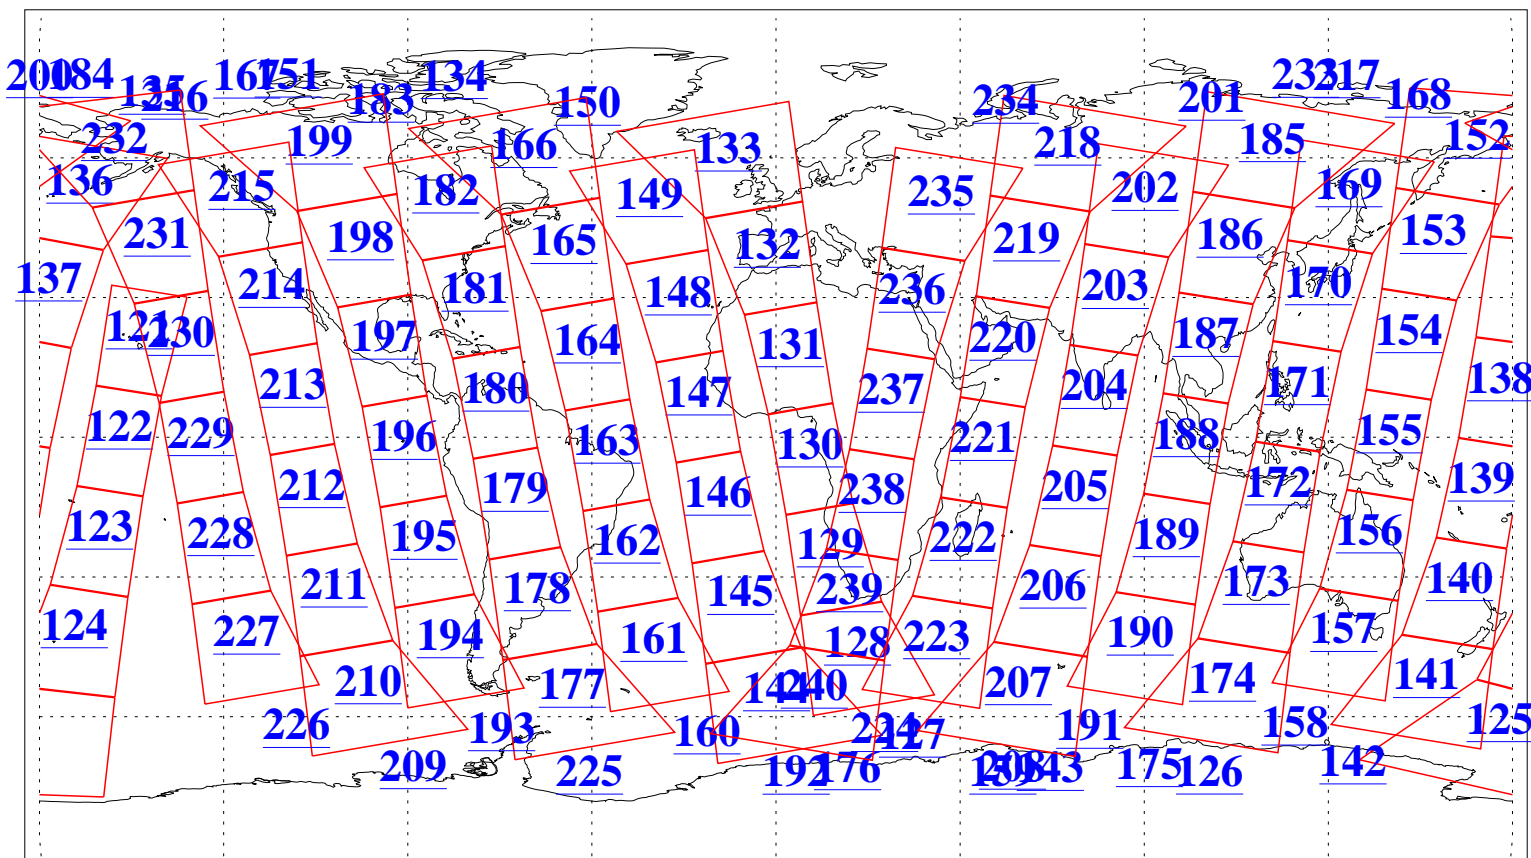

L1B Availability
AMSU Granules: 240
HSB Granules: 0
AIRS Granules: 240

23 Apr 2004
DoY 114
Aqua Day 720
Granules: 1 to 120

Granules: 121 to 240

Legend: AMSU Available, HSB Available, AIRS Available

L1B Availability
AMSU Granules: 240
HSB Granules: 0
AIRS Granules: 240

23 Apr 2004
DoY 114
Aqua Day 720

Ascending Granules

Descending Granules

Legend: AMSU Available, HSB Available, AIRS Available

L1B Availability
 AMSU Granules: 240
 HSB Granules: 0
 AIRS Granules: 240

23 Apr 2004
 DoY 114
 Aqua Day 720

Northern Hemisphere Granules

Southern Hemisphere Granules

Legend: AMSU Available, ~~HSB Available~~, AIRS Available