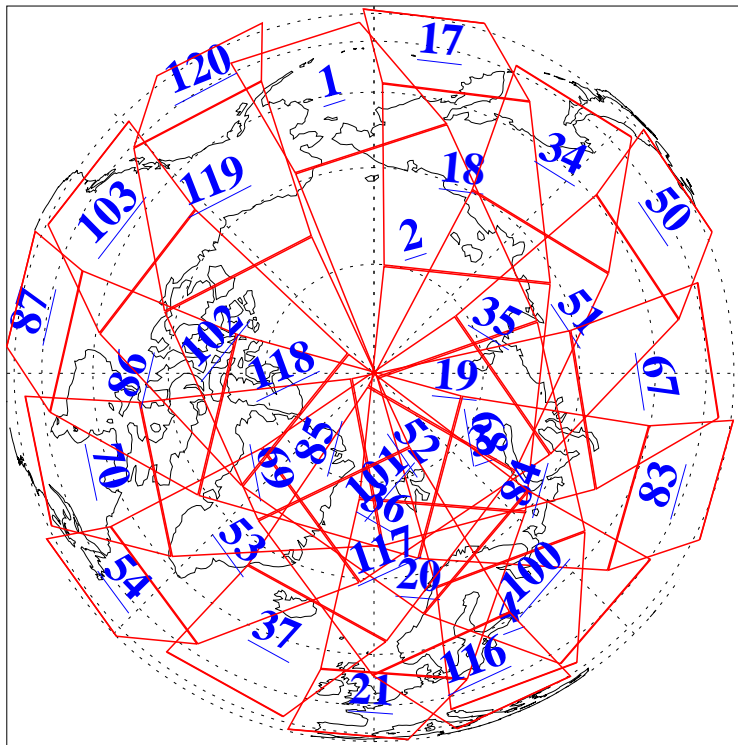

L1B Availability
AMSU Granules: 240
HSB Granules: 0
AIRS Granules: 240

23 Apr 2004
DoY 114
Aqua Day 720
Granules: 1 to 120

Granules: 121 to 240

Legend: AMSU Available, HSB Available, AIRS Available

L1B Availability
AMSU Granules: 240
HSB Granules: 0
AIRS Granules: 240

23 Apr 2004
DoY 114
Aqua Day 720

Ascending Granules

Descending Granules

Legend: AMSU Available, HSB Available, AIRS Available

L1B Availability
 AMSU Granules: 240
 HSB Granules: 0
 AIRS Granules: 240

23 Apr 2004
 DoY 114
 Aqua Day 720

Northern Hemisphere Granules

Southern Hemisphere Granules

Legend: AMSU Available, ~~HSB Available~~, AIRS Available