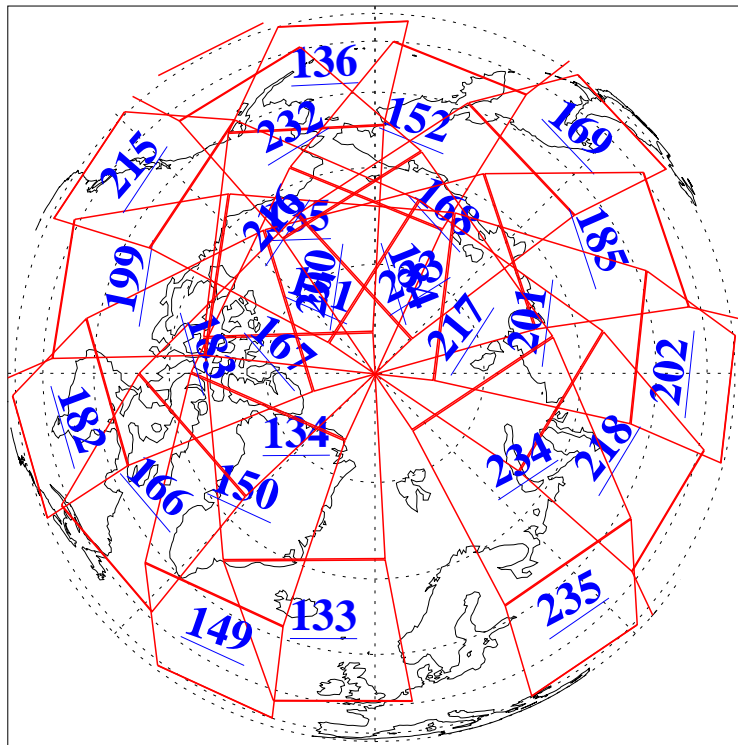

23 Apr 2004
DoY 114
Aqua Day 720

Ascending Granules

Descending Granules

Legend: AMSU Available, HSB Available, AIRS Available

L1B Availability
 AMSU Granules: 240
 HSB Granules: 0
 AIRS Granules: 240

23 Apr 2004
 DoY 114
 Aqua Day 720

Northern Hemisphere Granules

Southern Hemisphere Granules

Legend: AMSU Available, ~~HSB Available~~, AIRS Available