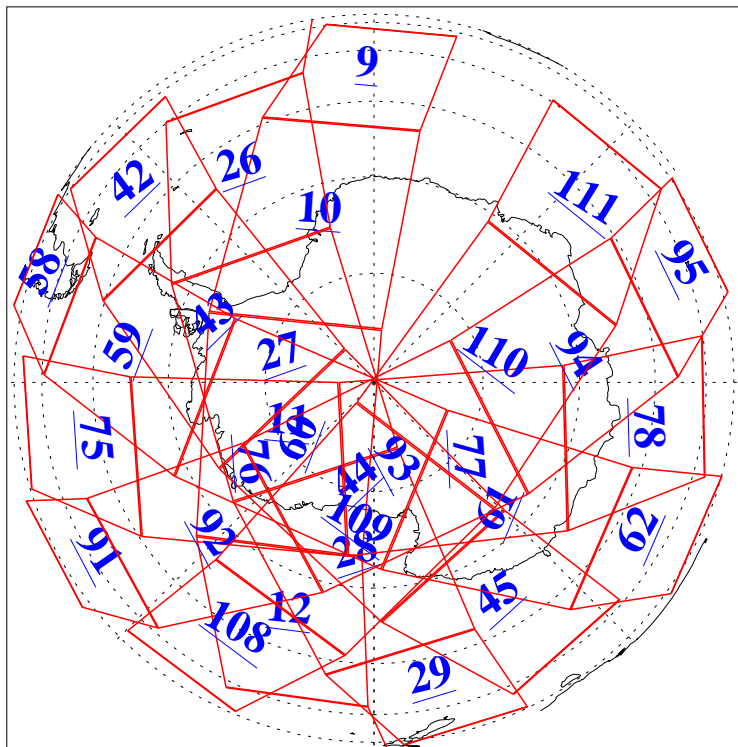

L1B Availability
AMSU Granules: 240
HSB Granules: 0
AIRS Granules: 240

23 Apr 2004
DoY 114
Aqua Day 720
Granules: 1 to 120

Granules: 121 to 240

Legend: AMSU Available, HSB Available, AIRS Available

L1B Availability
AMSU Granules: 240
HSB Granules: 0
AIRS Granules: 240

23 Apr 2004
DoY 114
Aqua Day 720

Ascending Granules

Descending Granules

Legend: AMSU Available, HSB Available, AIRS Available

L1B Availability
 AMSU Granules: 240
 HSB Granules: 0
 AIRS Granules: 240

23 Apr 2004
 DoY 114
 Aqua Day 720

Northern Hemisphere Granules

Southern Hemisphere Granules

Legend: AMSU Available, ~~HSB Available~~, AIRS Available