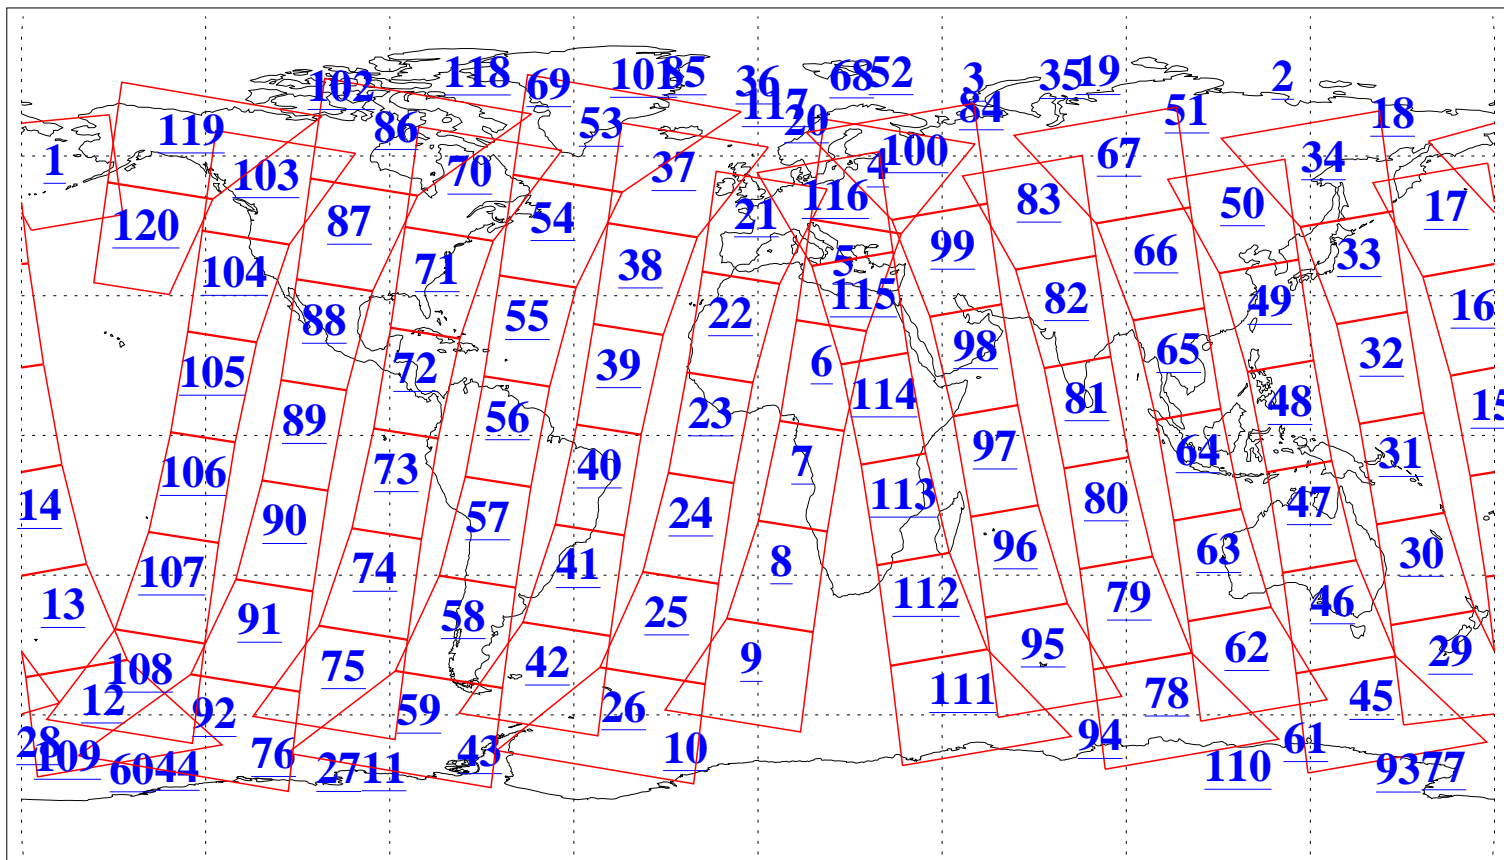

L1B Availability
AMSU Granules: 240
HSB Granules: 0
AIRS Granules: 240

23 Apr 2004
DoY 114
Aqua Day 720
Granules: 1 to 120

Granules: 121 to 240

Legend: AMSU Available, HSB Available, AIRS Available

L1B Availability
AMSU Granules: 240
HSB Granules: 0
AIRS Granules: 240

23 Apr 2004
DoY 114
Aqua Day 720

Ascending Granules

Descending Granules

Legend: AMSU Available, HSB Available, AIRS Available

L1B Availability
 AMSU Granules: 240
 HSB Granules: 0
 AIRS Granules: 240

23 Apr 2004
 DoY 114
 Aqua Day 720

Northern Hemisphere Granules

Southern Hemisphere Granules

Legend: AMSU Available, ~~HSB Available~~, AIRS Available