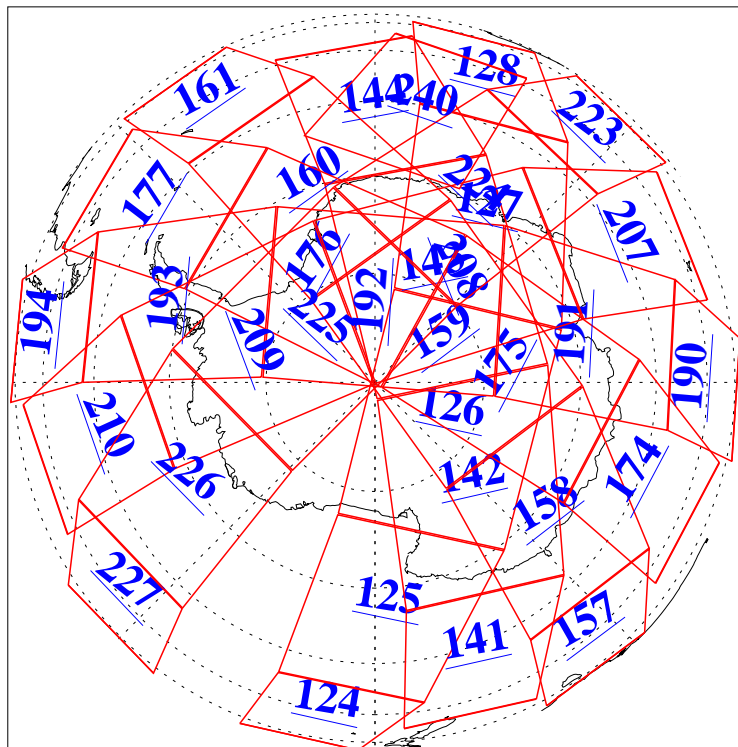

L1B Availability
AMSU Granules: 240
HSB Granules: 0
AIRS Granules: 240

23 Apr 2004
DoY 114
Aqua Day 720
Granules: 1 to 120

Granules: 121 to 240

Legend: AMSU Available, HSB Available, AIRS Available

L1B Availability
AMSU Granules: 240
HSB Granules: 0
AIRS Granules: 240

23 Apr 2004
DoY 114
Aqua Day 720

Ascending Granules

Descending Granules

Legend: AMSU Available, HSB Available, AIRS Available

L1B Availability
 AMSU Granules: 240
 HSB Granules: 0
 AIRS Granules: 240

23 Apr 2004
 DoY 114
 Aqua Day 720

Northern Hemisphere Granules

Southern Hemisphere Granules

Legend: AMSU Available, ~~HSB Available~~, AIRS Available