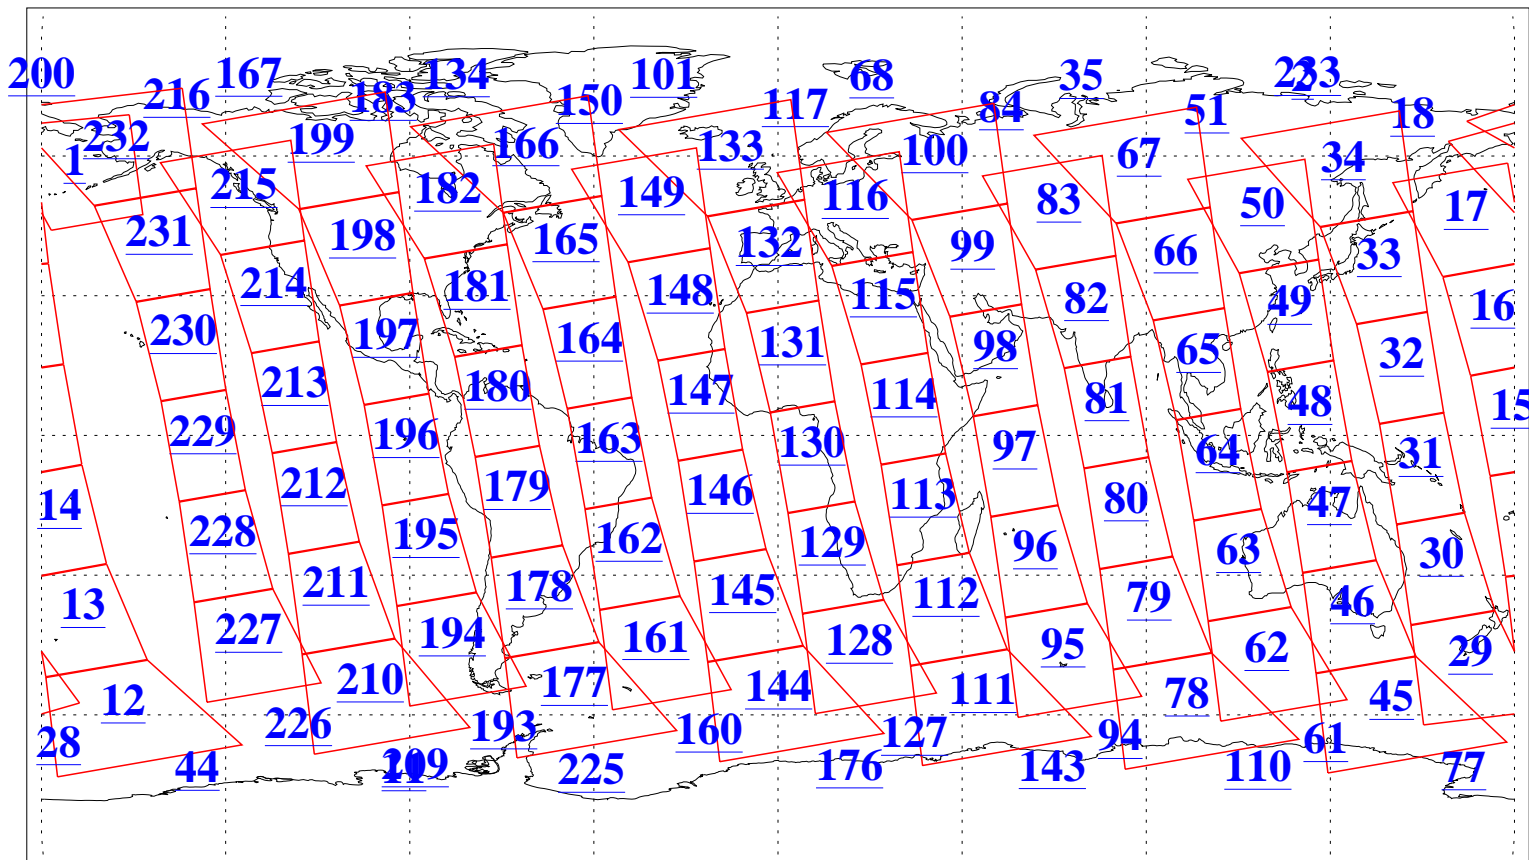

L1B Availability
AMSU Granules: 240
HSB Granules: 0
AIRS Granules: 240

23 Apr 2004
DoY 114
Aqua Day 720
Granules: 1 to 120

Granules: 121 to 240

Legend: AMSU Available, HSB Available, AIRS Available

L1B Availability
AMSU Granules: 240
HSB Granules: 0
AIRS Granules: 240

23 Apr 2004
DoY 114
Aqua Day 720

Ascending Granules

Descending Granules

Legend: AMSU Available, HSB Available, AIRS Available

L1B Availability
 AMSU Granules: 240
 HSB Granules: 0
 AIRS Granules: 240

23 Apr 2004
 DoY 114
 Aqua Day 720

Northern Hemisphere Granules

Southern Hemisphere Granules

Legend: AMSU Available, ~~HSB Available~~, AIRS Available