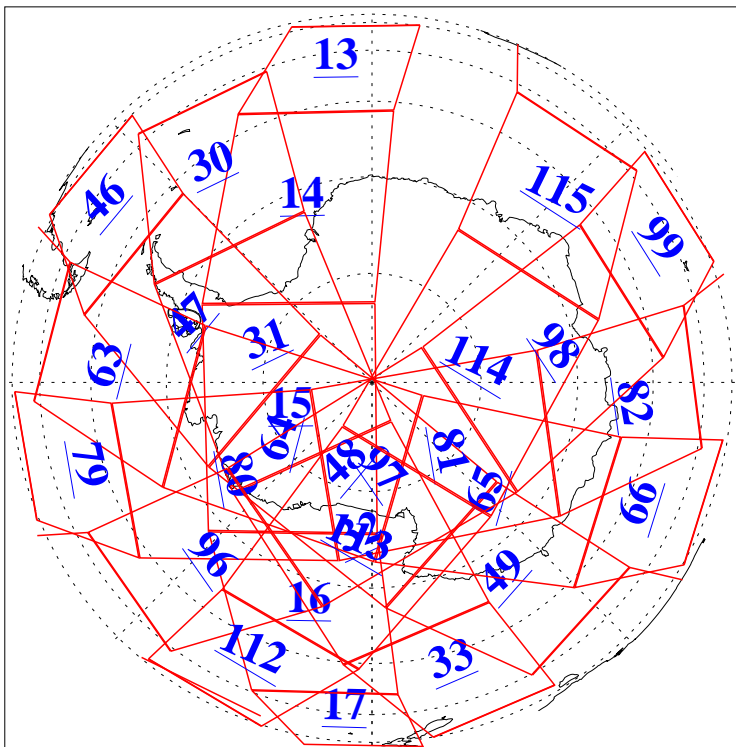

L1B Availability
AMSU Granules: 240
HSB Granules: 0
AIRS Granules: 240

19 Apr 2004
DoY 110
Aqua Day 716
Granules: 1 to 120

Granules: 121 to 240

Legend: AMSU Available, HSB Available, AIRS Available

L1B Availability
AMSU Granules: 240
HSB Granules: 0
AIRS Granules: 240

19 Apr 2004
DoY 110
Aqua Day 716

Ascending Granules

Descending Granules

Legend: AMSU Available, HSB Available, AIRS Available

L1B Availability
 AMSU Granules: 240
 HSB Granules: 0
 AIRS Granules: 240

19 Apr 2004
 DoY 110
 Aqua Day 716

Northern Hemisphere Granules

Southern Hemisphere Granules

Legend: AMSU Available, HSB Available, AIRS Available