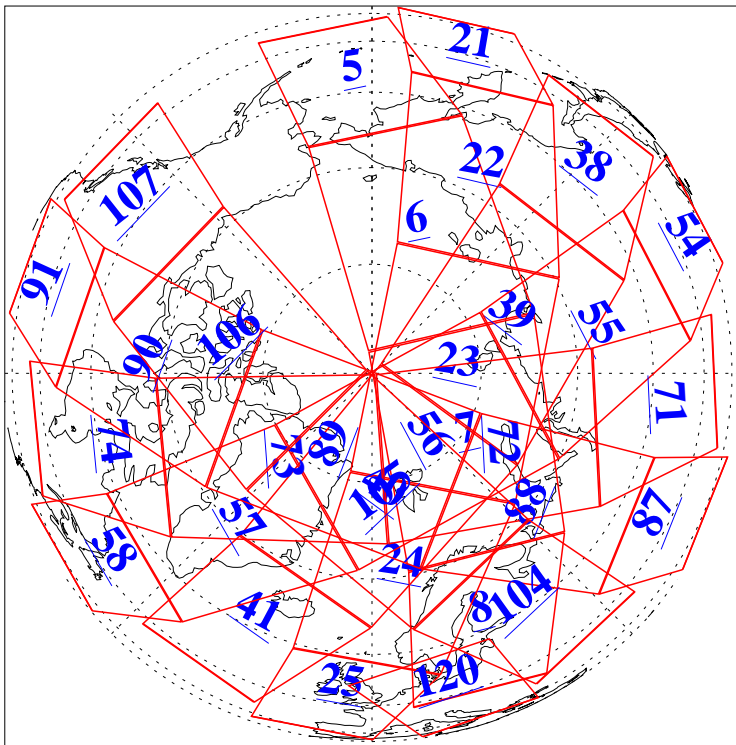

L1B Availability
AMSU Granules: 240
HSB Granules: 0
AIRS Granules: 240

19 Apr 2004
DoY 110
Aqua Day 716
Granules: 1 to 120

Granules: 121 to 240

Legend: AMSU Available, HSB Available, AIRS Available

L1B Availability
AMSU Granules: 240
HSB Granules: 0
AIRS Granules: 240

19 Apr 2004
DoY 110
Aqua Day 716

Ascending Granules

Descending Granules

Legend: AMSU Available, HSB Available, AIRS Available

L1B Availability
 AMSU Granules: 240
 HSB Granules: 0
 AIRS Granules: 240

19 Apr 2004
 DoY 110
 Aqua Day 716

Northern Hemisphere Granules

Southern Hemisphere Granules

Legend: AMSU Available, HSB Available, AIRS Available