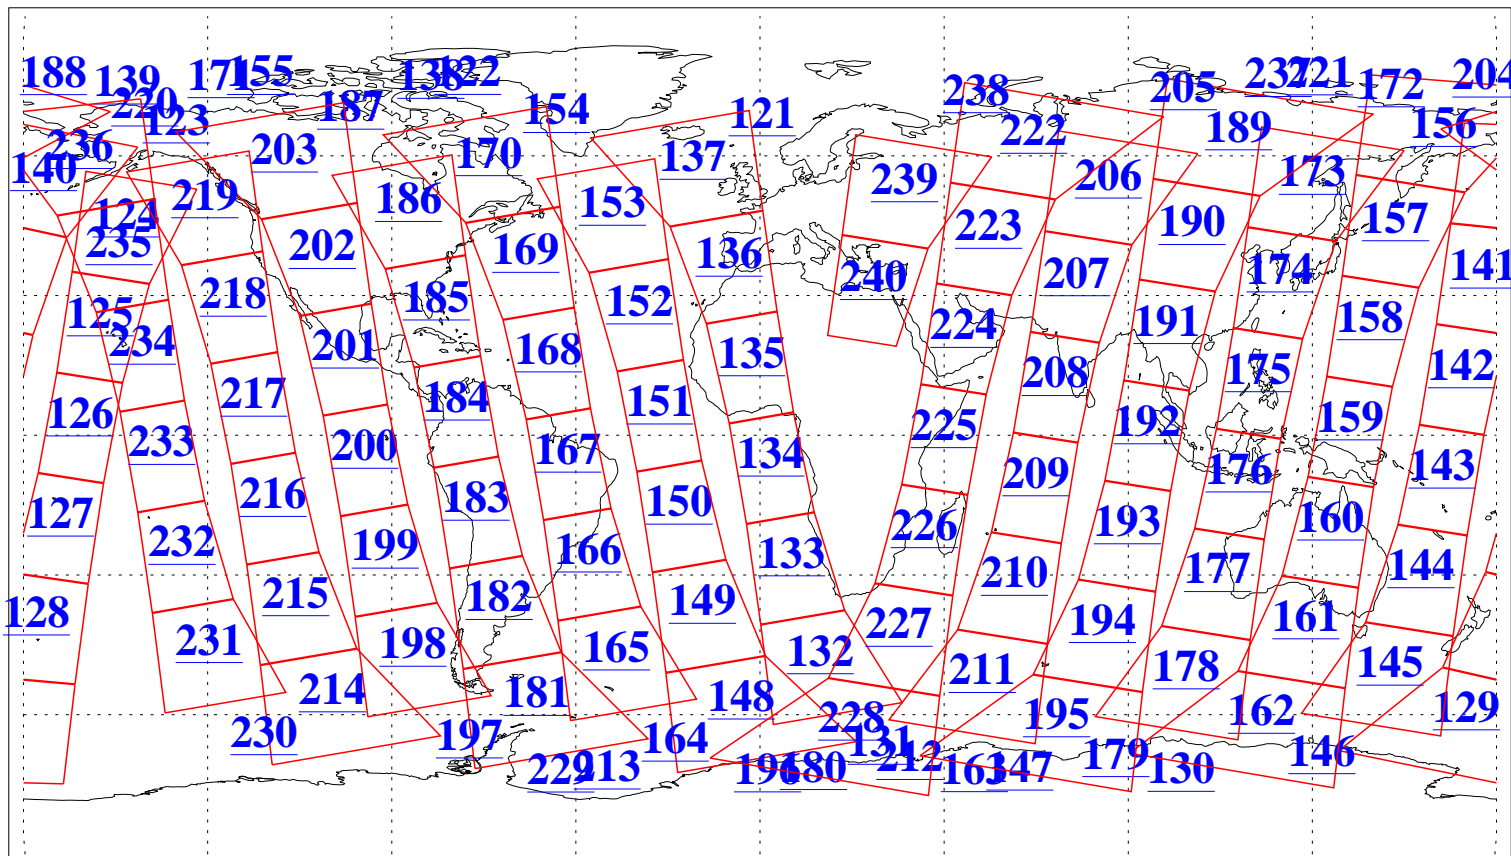

L1B Availability
AMSU Granules: 240
HSB Granules: 0
AIRS Granules: 240

19 Apr 2004
DoY 110
Aqua Day 716
Granules: 1 to 120

Granules: 121 to 240

Legend: AMSU Available, HSB Available, AIRS Available

L1B Availability
AMSU Granules: 240
HSB Granules: 0
AIRS Granules: 240

19 Apr 2004
DoY 110
Aqua Day 716

Ascending Granules

Descending Granules

Legend: AMSU Available, HSB Available, AIRS Available

L1B Availability
 AMSU Granules: 240
 HSB Granules: 0
 AIRS Granules: 240

19 Apr 2004
 DoY 110
 Aqua Day 716

Northern Hemisphere Granules

Southern Hemisphere Granules

Legend: AMSU Available, HSB Available, AIRS Available