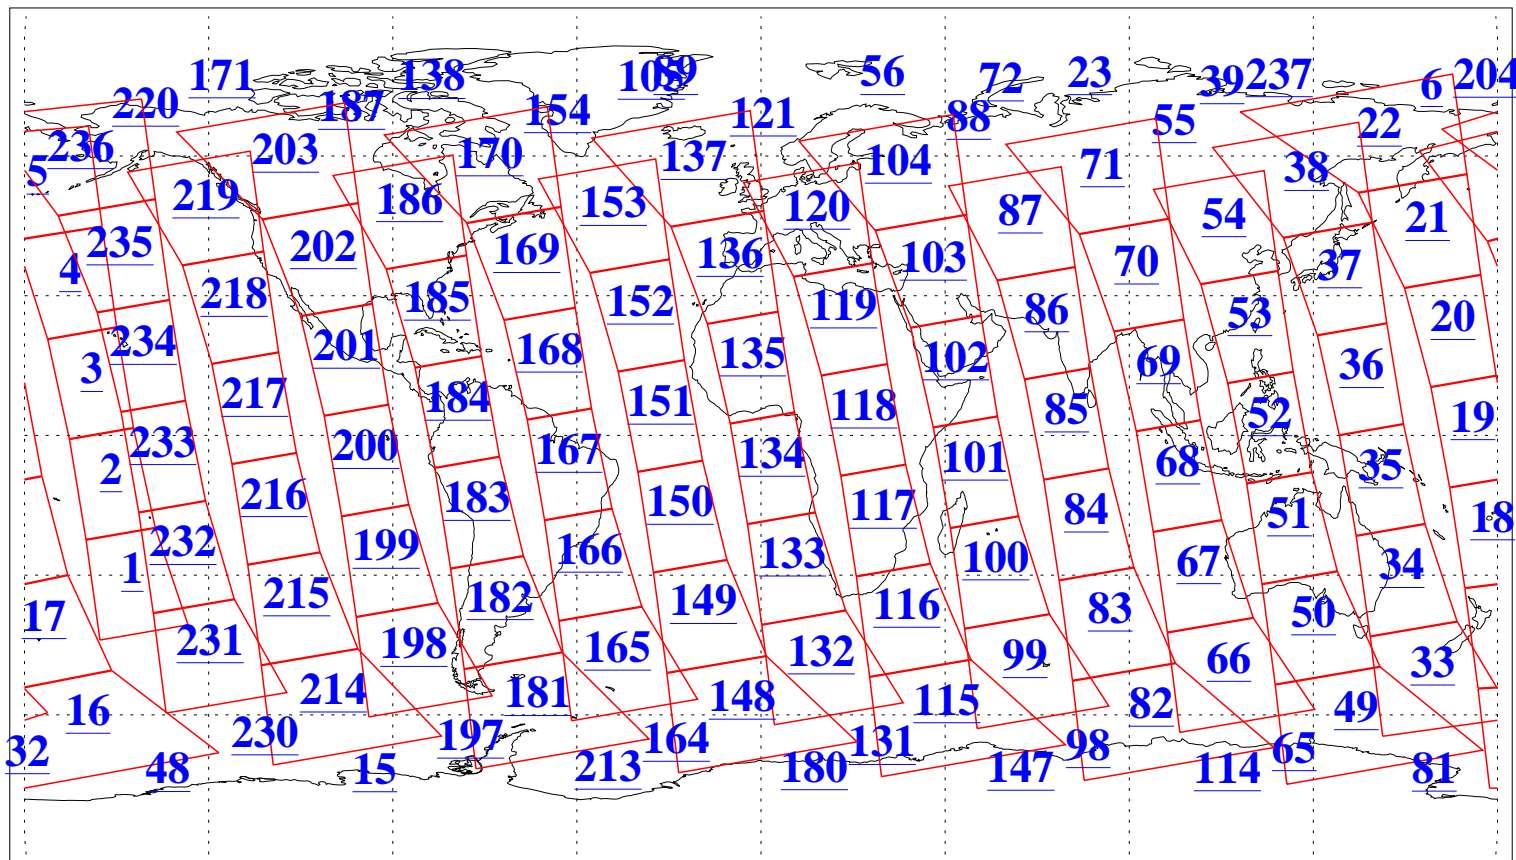

L1B Availability
AMSU Granules: 240
HSB Granules: 0
AIRS Granules: 240

19 Apr 2004
DoY 110
Aqua Day 716
Granules: 1 to 120

Granules: 121 to 240

Legend: AMSU Available, HSB Available, AIRS Available

L1B Availability
AMSU Granules: 240
HSB Granules: 0
AIRS Granules: 240

19 Apr 2004
DoY 110
Aqua Day 716

Ascending Granules

Descending Granules

Legend: AMSU Available, HSB Available, AIRS Available

L1B Availability
 AMSU Granules: 240
 HSB Granules: 0
 AIRS Granules: 240

19 Apr 2004
 DoY 110
 Aqua Day 716

Northern Hemisphere Granules

Southern Hemisphere Granules

Legend: AMSU Available, HSB Available, AIRS Available