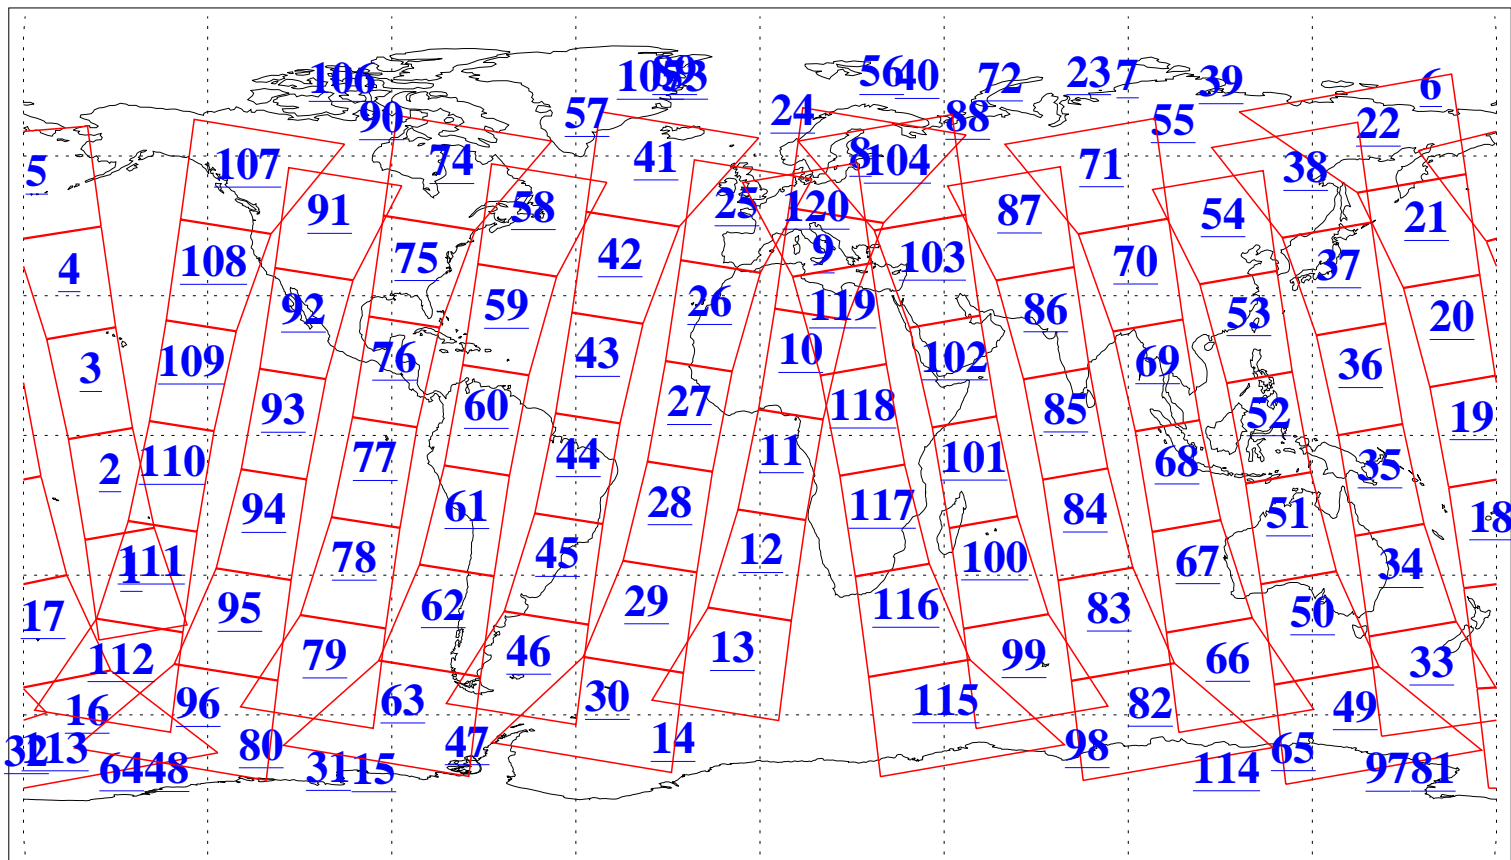

L1B Availability
AMSU Granules: 240
HSB Granules: 0
AIRS Granules: 240

19 Apr 2004
DoY 110
Aqua Day 716
Granules: 1 to 120

Granules: 121 to 240

Legend: AMSU Available, HSB Available, AIRS Available

L1B Availability
AMSU Granules: 240
HSB Granules: 0
AIRS Granules: 240

19 Apr 2004
DoY 110
Aqua Day 716

Ascending Granules

Descending Granules

Legend: AMSU Available, HSB Available, AIRS Available

L1B Availability
 AMSU Granules: 240
 HSB Granules: 0
 AIRS Granules: 240

19 Apr 2004
 DoY 110
 Aqua Day 716

Northern Hemisphere Granules

Southern Hemisphere Granules

Legend: AMSU Available, HSB Available, AIRS Available