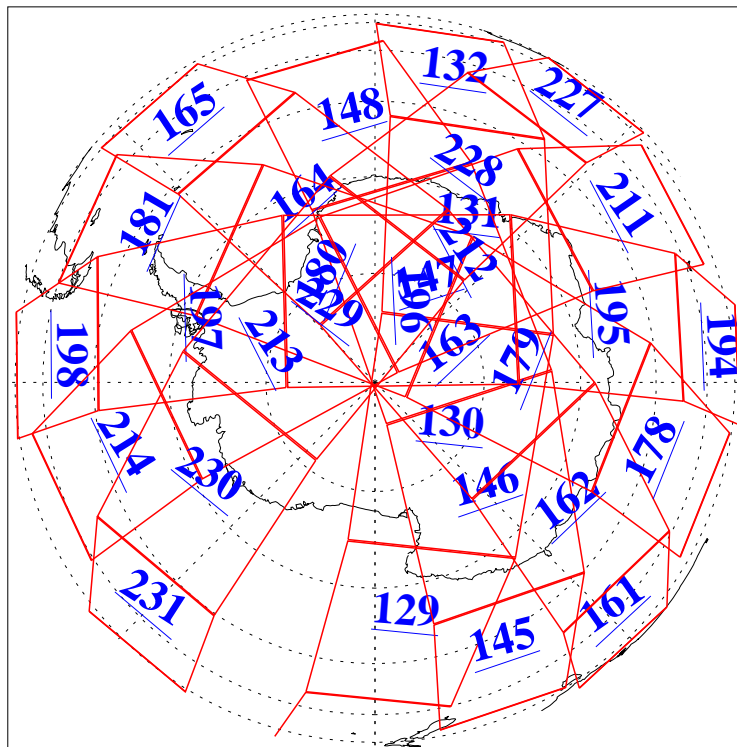

L1B Availability
AMSU Granules: 240
HSB Granules: 0
AIRS Granules: 240

19 Apr 2004
DoY 110
Aqua Day 716
Granules: 1 to 120

Granules: 121 to 240

Legend: AMSU Available, HSB Available, AIRS Available

L1B Availability
AMSU Granules: 240
HSB Granules: 0
AIRS Granules: 240

19 Apr 2004
DoY 110
Aqua Day 716

Ascending Granules

Descending Granules

Legend: AMSU Available, HSB Available, AIRS Available

L1B Availability
 AMSU Granules: 240
 HSB Granules: 0
 AIRS Granules: 240

19 Apr 2004
 DoY 110
 Aqua Day 716

Northern Hemisphere Granules

Southern Hemisphere Granules

Legend: AMSU Available, HSB Available, AIRS Available