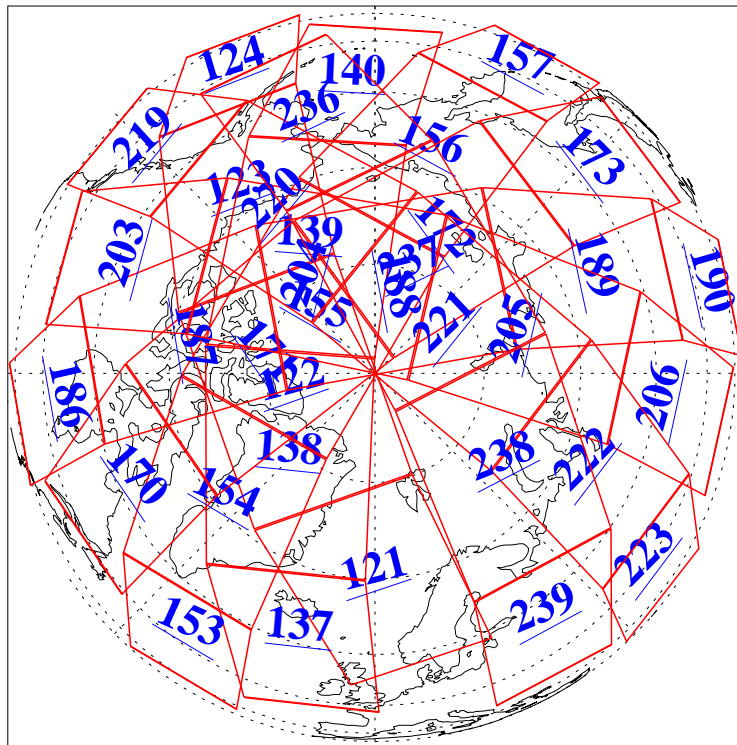

L1B Availability
AMSU Granules: 240
HSB Granules: 0
AIRS Granules: 240

19 Apr 2004
DoY 110
Aqua Day 716
Granules: 1 to 120

Granules: 121 to 240

Legend: AMSU Available, HSB Available, AIRS Available

L1B Availability
AMSU Granules: 240
HSB Granules: 0
AIRS Granules: 240

19 Apr 2004
DoY 110
Aqua Day 716

Ascending Granules

Descending Granules

Legend: AMSU Available, HSB Available, AIRS Available

L1B Availability
 AMSU Granules: 240
 HSB Granules: 0
 AIRS Granules: 240

19 Apr 2004
 DoY 110
 Aqua Day 716

Northern Hemisphere Granules

Southern Hemisphere Granules

Legend: AMSU Available, HSB Available, AIRS Available