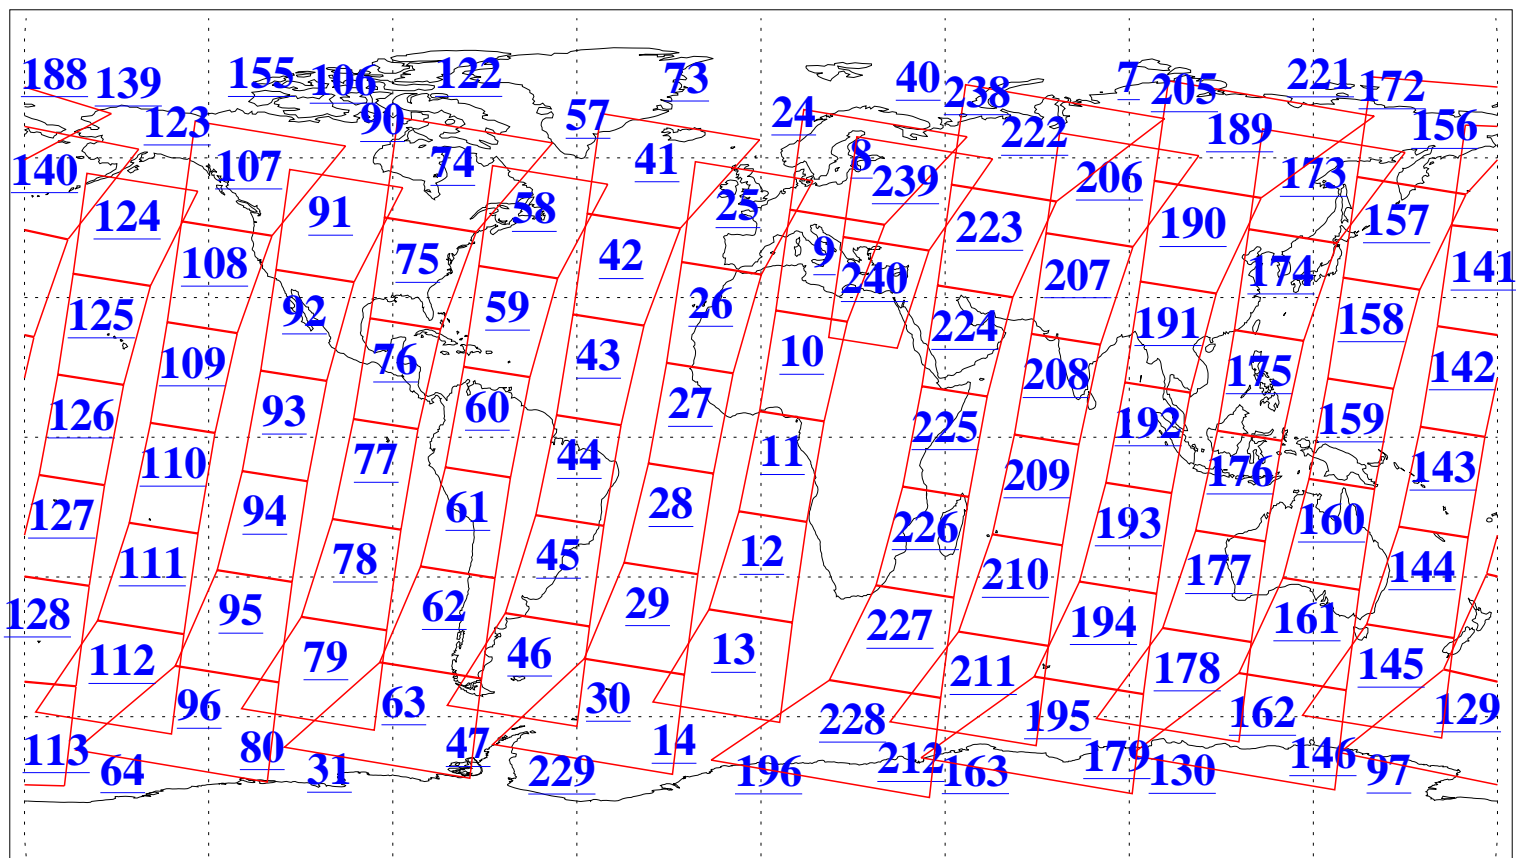

L1B Availability
AMSU Granules: 240
HSB Granules: 0
AIRS Granules: 240

19 Apr 2004
DoY 110
Aqua Day 716
Granules: 1 to 120

Granules: 121 to 240

Legend: AMSU Available, HSB Available, AIRS Available

L1B Availability
AMSU Granules: 240
HSB Granules: 0
AIRS Granules: 240

19 Apr 2004
DoY 110
Aqua Day 716

Ascending Granules

Descending Granules

Legend: AMSU Available, HSB Available, AIRS Available

L1B Availability
 AMSU Granules: 240
 HSB Granules: 0
 AIRS Granules: 240

19 Apr 2004
 DoY 110
 Aqua Day 716

Northern Hemisphere Granules

Southern Hemisphere Granules

Legend: AMSU Available, HSB Available, AIRS Available