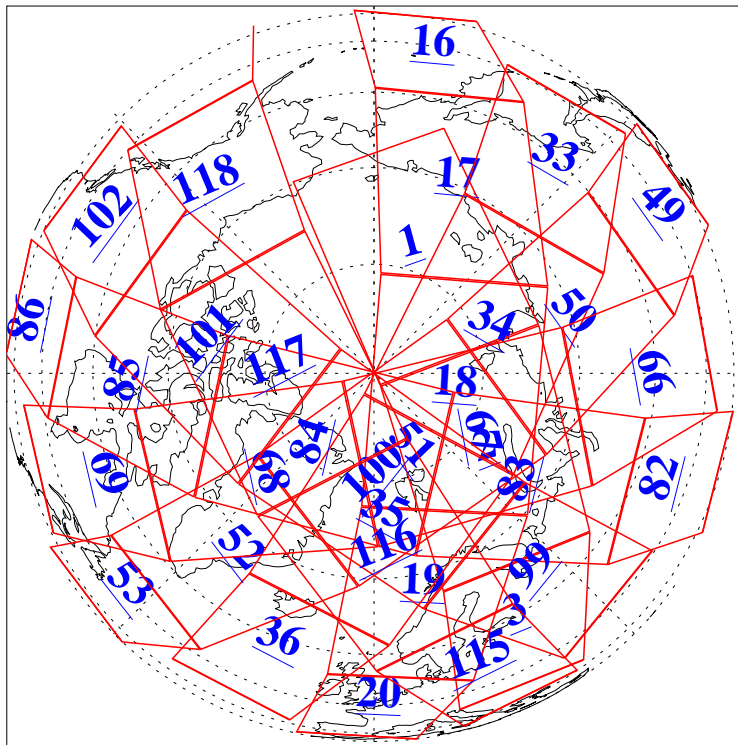

L1B Availability
AMSU Granules: 240
HSB Granules: 0
AIRS Granules: 240

16 Apr 2004
DoY 107
Aqua Day 713
Granules: 1 to 120

Granules: 121 to 240

Legend: AMSU Available, HSB Available, AIRS Available

L1B Availability
AMSU Granules: 240
HSB Granules: 0
AIRS Granules: 240

16 Apr 2004
DoY 107
Aqua Day 713

Ascending Granules

Descending Granules

Legend: AMSU Available, HSB Available, AIRS Available

L1B Availability
 AMSU Granules: 240
 HSB Granules: 0
 AIRS Granules: 240

16 Apr 2004
 DoY 107
 Aqua Day 713

Northern Hemisphere Granules

Southern Hemisphere Granules

Legend: AMSU Available, HSB Available, AIRS Available