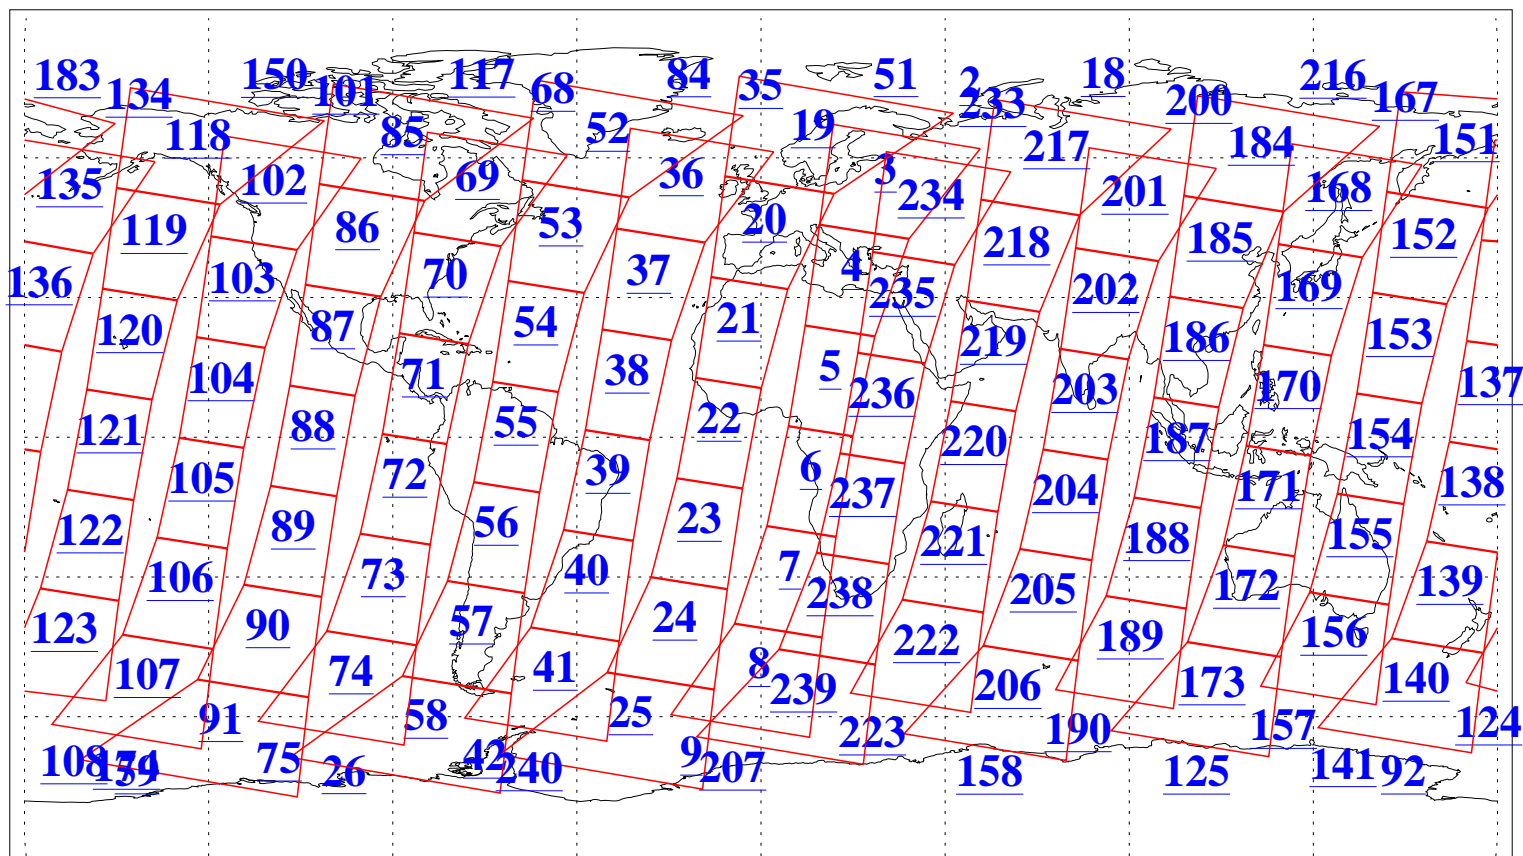

L1B Availability
AMSU Granules: 240
HSB Granules: 0
AIRS Granules: 240

16 Apr 2004
DoY 107
Aqua Day 713
Granules: 1 to 120

Granules: 121 to 240

Legend: AMSU Available, HSB Available, AIRS Available

L1B Availability
AMSU Granules: 240
HSB Granules: 0
AIRS Granules: 240

16 Apr 2004
DoY 107
Aqua Day 713

Ascending Granules

Descending Granules

Legend: AMSU Available, HSB Available, AIRS Available

L1B Availability
 AMSU Granules: 240
 HSB Granules: 0
 AIRS Granules: 240

16 Apr 2004
 DoY 107
 Aqua Day 713

Northern Hemisphere Granules

Southern Hemisphere Granules

Legend: AMSU Available, HSB Available, AIRS Available