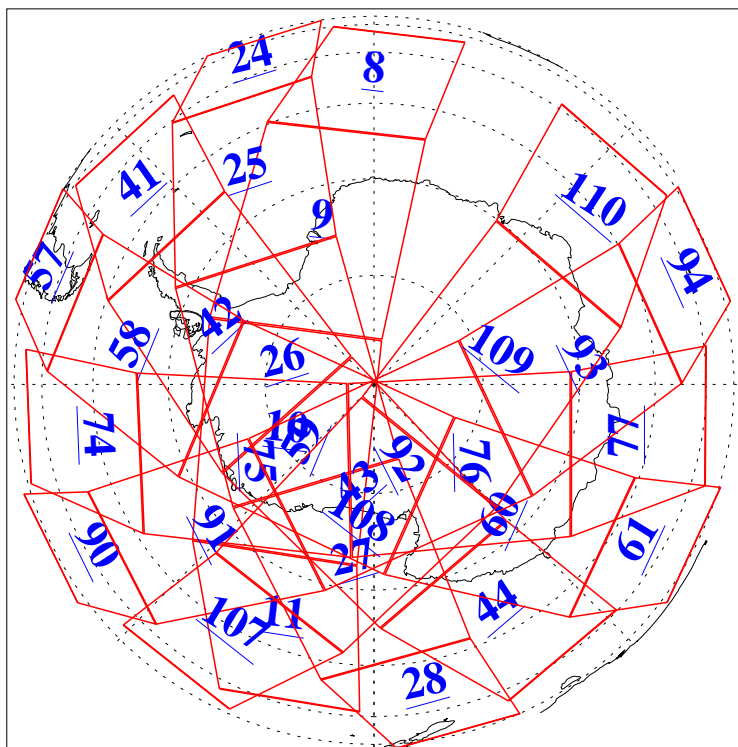

L1B Availability
AMSU Granules: 240
HSB Granules: 0
AIRS Granules: 240

16 Apr 2004
DoY 107
Aqua Day 713
Granules: 1 to 120

Granules: 121 to 240

Legend: AMSU Available, HSB Available, AIRS Available

L1B Availability
AMSU Granules: 240
HSB Granules: 0
AIRS Granules: 240

16 Apr 2004
DoY 107
Aqua Day 713

Ascending Granules

Descending Granules

Legend: AMSU Available, HSB Available, AIRS Available

L1B Availability
 AMSU Granules: 240
 HSB Granules: 0
 AIRS Granules: 240

16 Apr 2004
 DoY 107
 Aqua Day 713

Northern Hemisphere Granules

Southern Hemisphere Granules

Legend: AMSU Available, HSB Available, AIRS Available