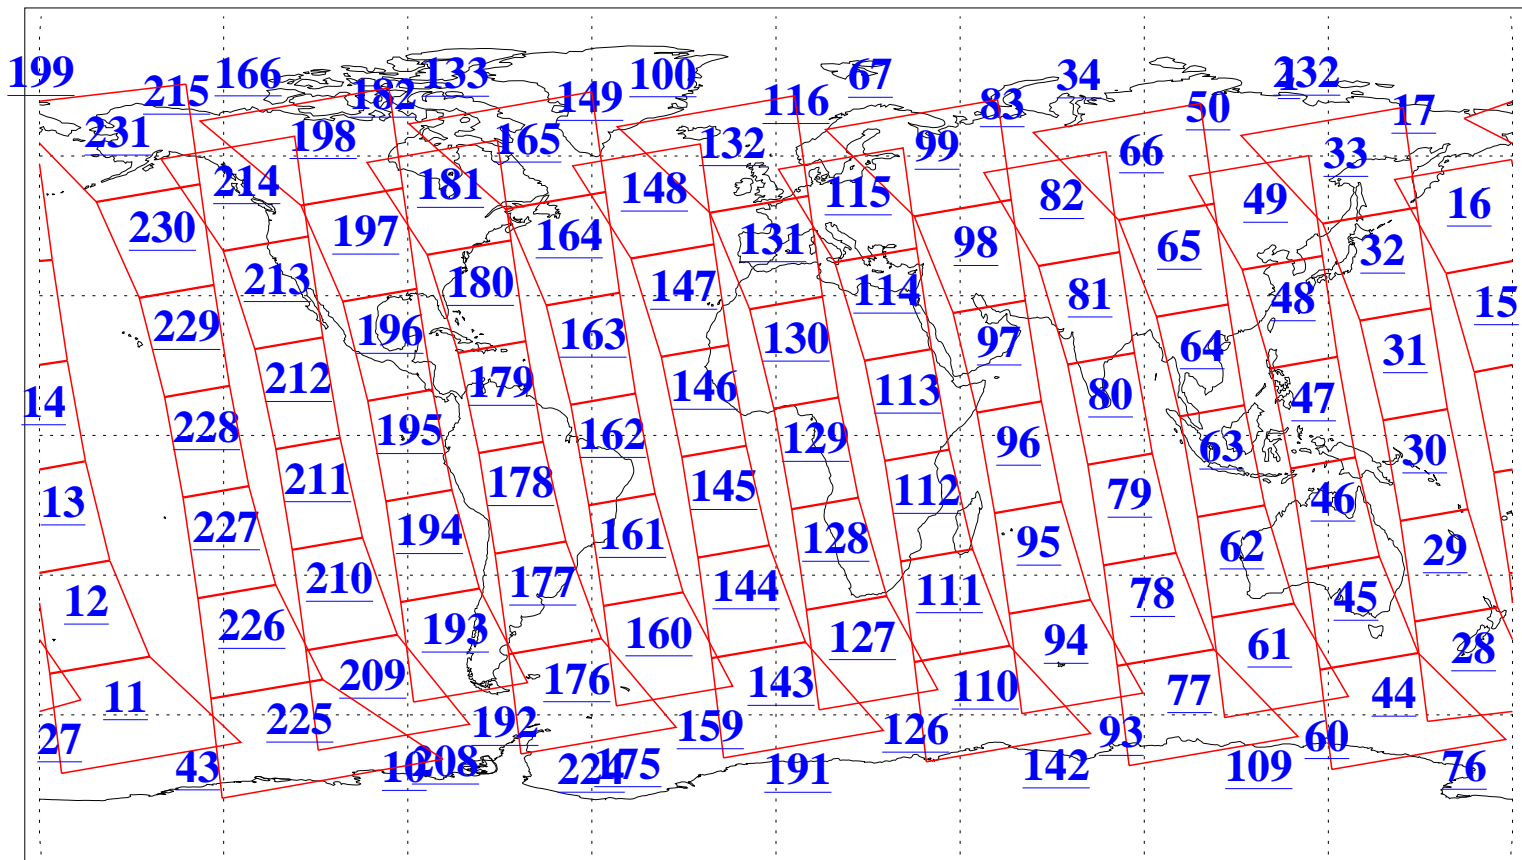

L1B Availability
AMSU Granules: 240
HSB Granules: 0
AIRS Granules: 240

16 Apr 2004
DoY 107
Aqua Day 713
Granules: 1 to 120

Granules: 121 to 240

Legend: AMSU Available, HSB Available, AIRS Available

L1B Availability
AMSU Granules: 240
HSB Granules: 0
AIRS Granules: 240

16 Apr 2004
DoY 107
Aqua Day 713

Ascending Granules

Descending Granules

Legend: AMSU Available, HSB Available, AIRS Available

L1B Availability
 AMSU Granules: 240
 HSB Granules: 0
 AIRS Granules: 240

16 Apr 2004
 DoY 107
 Aqua Day 713

Northern Hemisphere Granules

Southern Hemisphere Granules

Legend: AMSU Available, HSB Available, AIRS Available