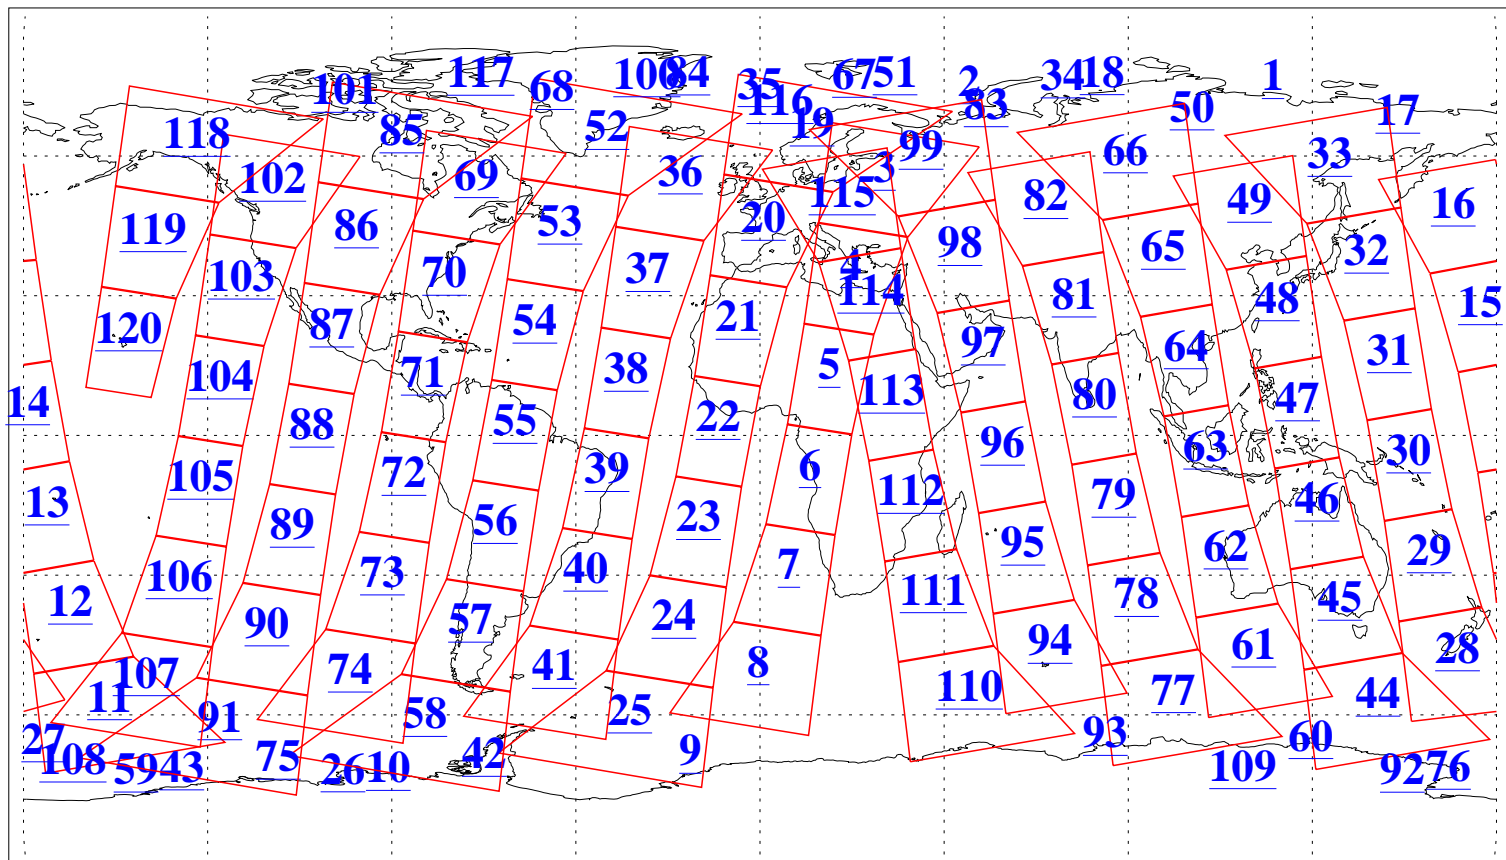

L1B Availability
AMSU Granules: 240
HSB Granules: 0
AIRS Granules: 240

16 Apr 2004
DoY 107
Aqua Day 713
Granules: 1 to 120

Granules: 121 to 240

Legend: AMSU Available, HSB Available, AIRS Available

L1B Availability
AMSU Granules: 240
HSB Granules: 0
AIRS Granules: 240

16 Apr 2004
DoY 107
Aqua Day 713

Ascending Granules

Descending Granules

Legend: AMSU Available, HSB Available, AIRS Available

L1B Availability
 AMSU Granules: 240
 HSB Granules: 0
 AIRS Granules: 240

16 Apr 2004
 DoY 107
 Aqua Day 713

Northern Hemisphere Granules

Southern Hemisphere Granules

Legend: AMSU Available, HSB Available, AIRS Available