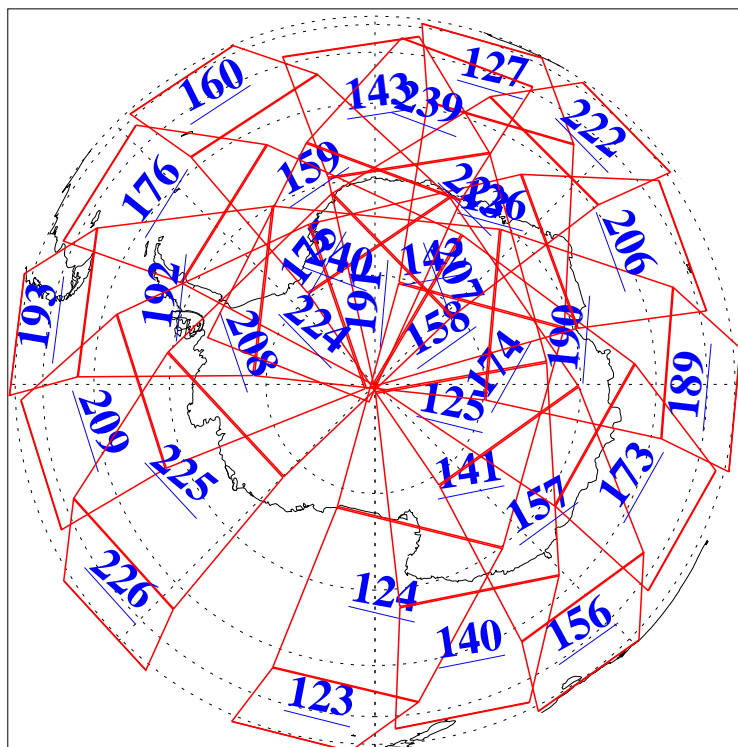

L1B Availability
AMSU Granules: 240
HSB Granules: 0
AIRS Granules: 240

16 Apr 2004
DoY 107
Aqua Day 713
Granules: 1 to 120

Granules: 121 to 240

Legend: AMSU Available, HSB Available, AIRS Available

L1B Availability
AMSU Granules: 240
HSB Granules: 0
AIRS Granules: 240

16 Apr 2004
DoY 107
Aqua Day 713

Ascending Granules

Descending Granules

Legend: AMSU Available, HSB Available, AIRS Available

L1B Availability
 AMSU Granules: 240
 HSB Granules: 0
 AIRS Granules: 240

16 Apr 2004
 DoY 107
 Aqua Day 713

Northern Hemisphere Granules

Southern Hemisphere Granules

Legend: AMSU Available, HSB Available, AIRS Available