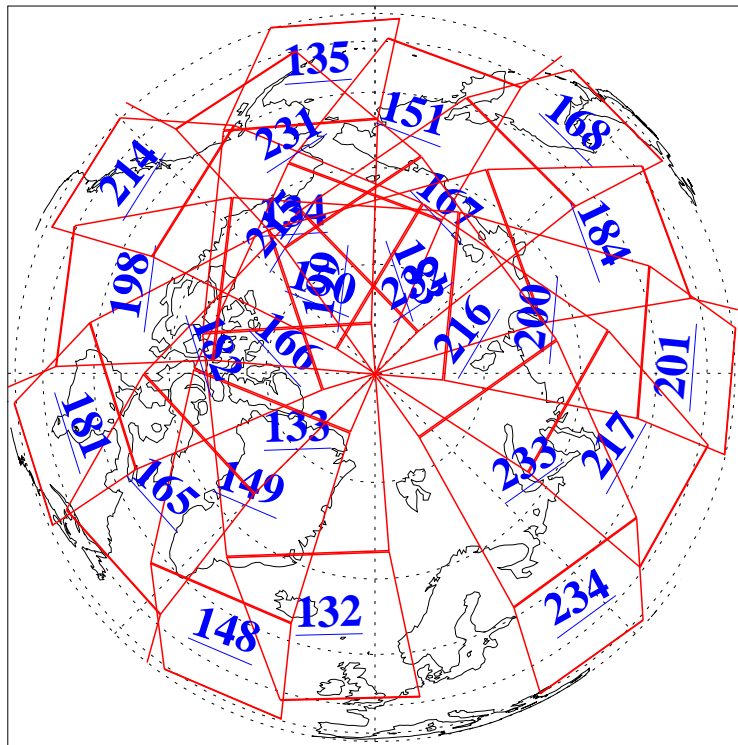

L1B Availability
AMSU Granules: 240
HSB Granules: 0
AIRS Granules: 240

16 Apr 2004
DoY 107
Aqua Day 713
Granules: 1 to 120

Granules: 121 to 240

Legend: AMSU Available, HSB Available, AIRS Available

L1B Availability
AMSU Granules: 240
HSB Granules: 0
AIRS Granules: 240

16 Apr 2004
DoY 107
Aqua Day 713

Ascending Granules

Descending Granules

Legend: AMSU Available, HSB Available, AIRS Available

L1B Availability
 AMSU Granules: 240
 HSB Granules: 0
 AIRS Granules: 240

16 Apr 2004
 DoY 107
 Aqua Day 713

Northern Hemisphere Granules

Southern Hemisphere Granules

Legend: AMSU Available, HSB Available, AIRS Available