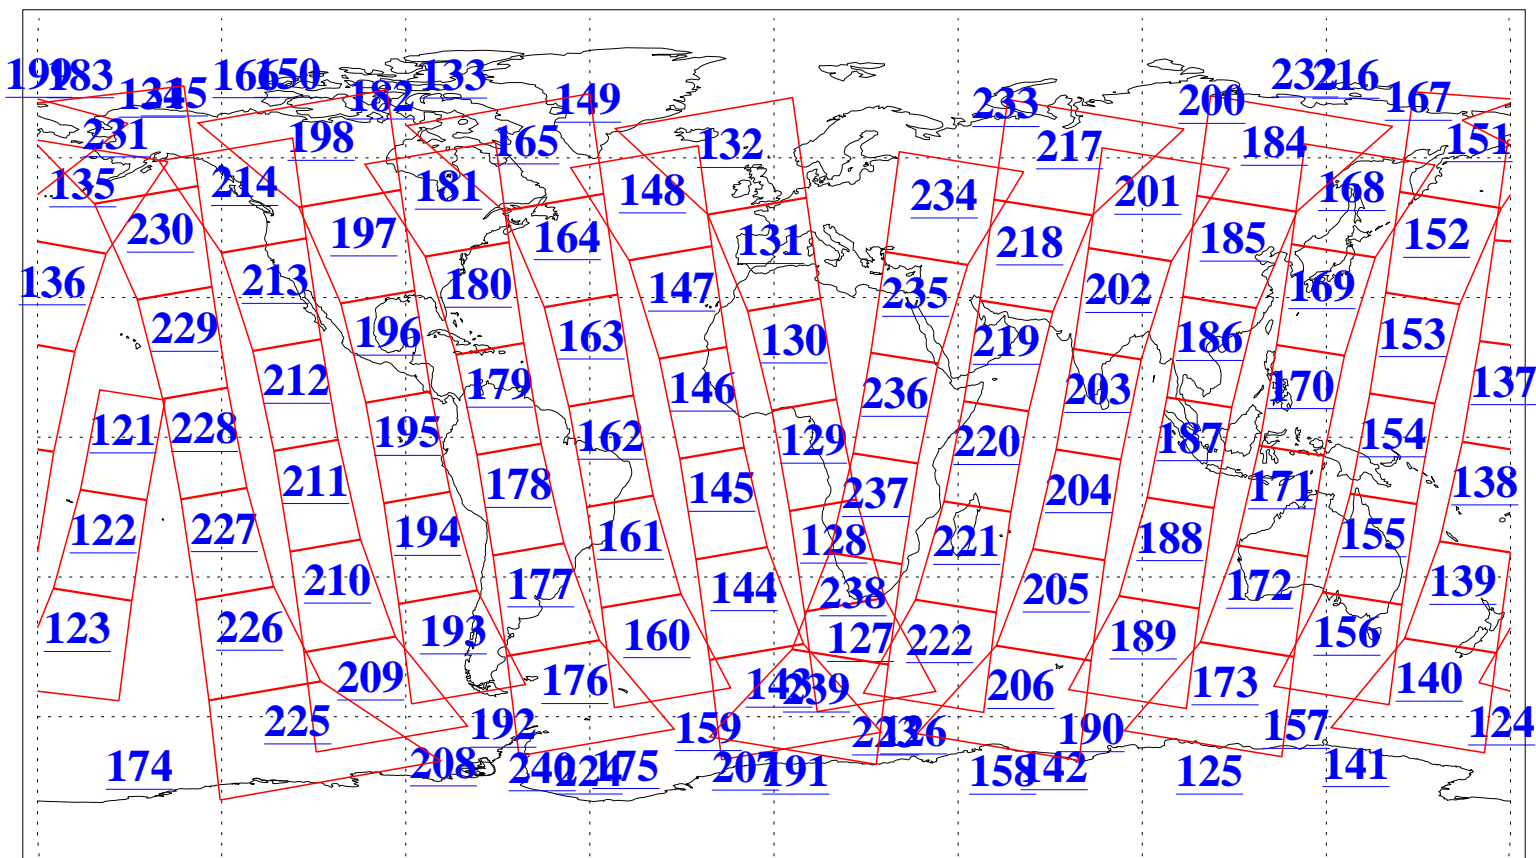

L1B Availability
AMSU Granules: 240
HSB Granules: 0
AIRS Granules: 240

16 Apr 2004
DoY 107
Aqua Day 713
Granules: 1 to 120

Granules: 121 to 240

Legend: AMSU Available, HSB Available, AIRS Available

L1B Availability
AMSU Granules: 240
HSB Granules: 0
AIRS Granules: 240

16 Apr 2004
DoY 107
Aqua Day 713

Ascending Granules

Descending Granules

Legend: AMSU Available, HSB Available, AIRS Available

L1B Availability
 AMSU Granules: 240
 HSB Granules: 0
 AIRS Granules: 240

16 Apr 2004
 DoY 107
 Aqua Day 713

Northern Hemisphere Granules

Southern Hemisphere Granules

Legend: AMSU Available, HSB Available, AIRS Available