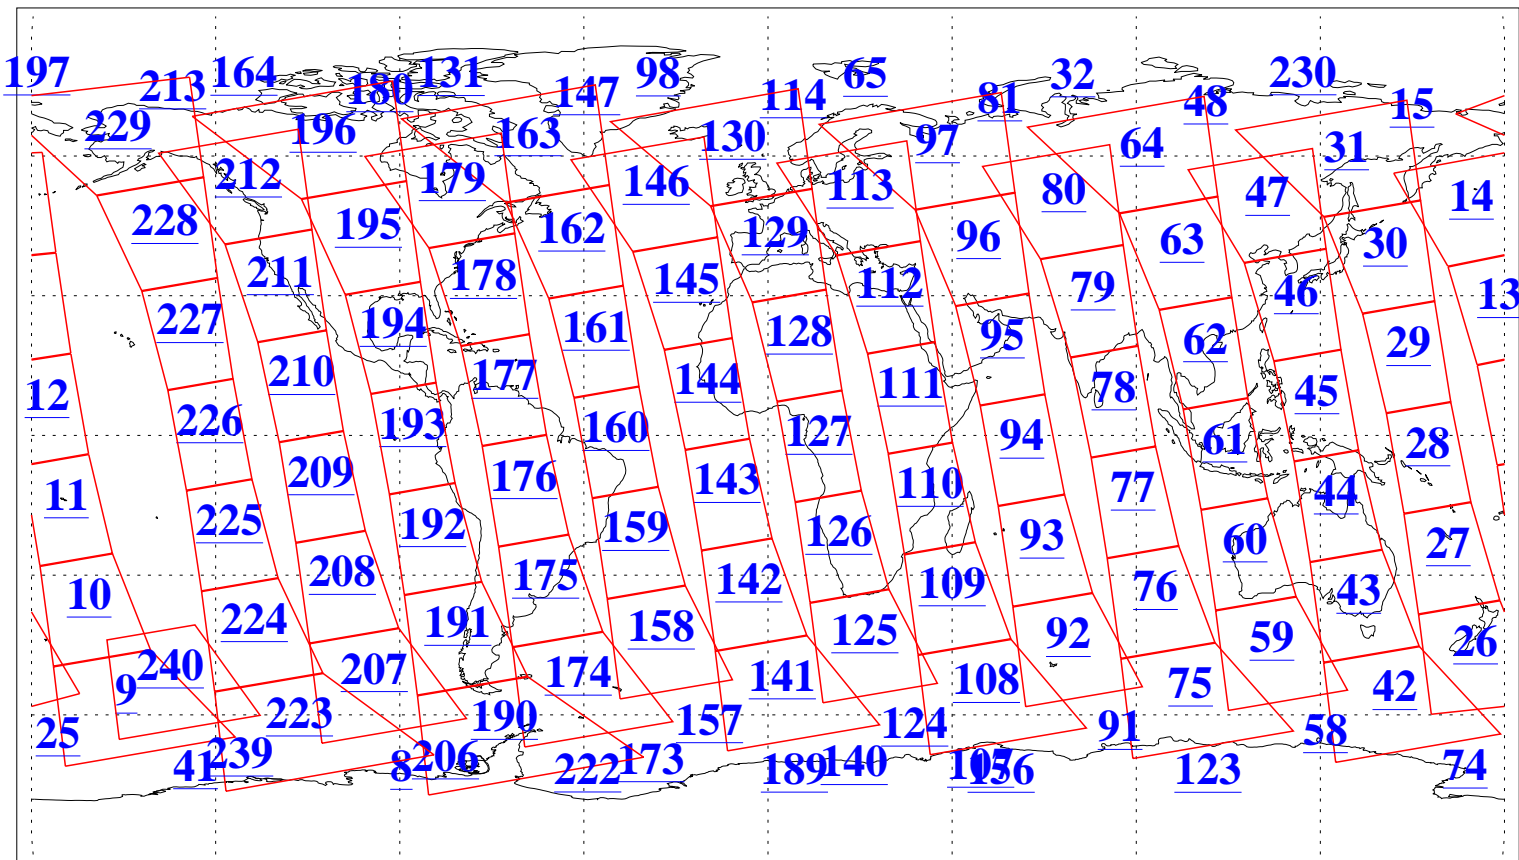

L1B Availability
AMSU Granules: 240
HSB Granules: 0
AIRS Granules: 240

2 Apr 2004
DoY 93
Aqua Day 699
Granules: 1 to 120

Granules: 121 to 240

Legend: AMSU Available, HSB Available, AIRS Available

L1B Availability
AMSU Granules: 240
HSB Granules: 0
AIRS Granules: 240

2 Apr 2004
DoY 93
Aqua Day 699

Ascending Granules

Descending Granules

Legend: AMSU Available, HSB Available, AIRS Available

L1B Availability
 AMSU Granules: 240
 HSB Granules: 0
 AIRS Granules: 240

2 Apr 2004
 DoY 93
 Aqua Day 699