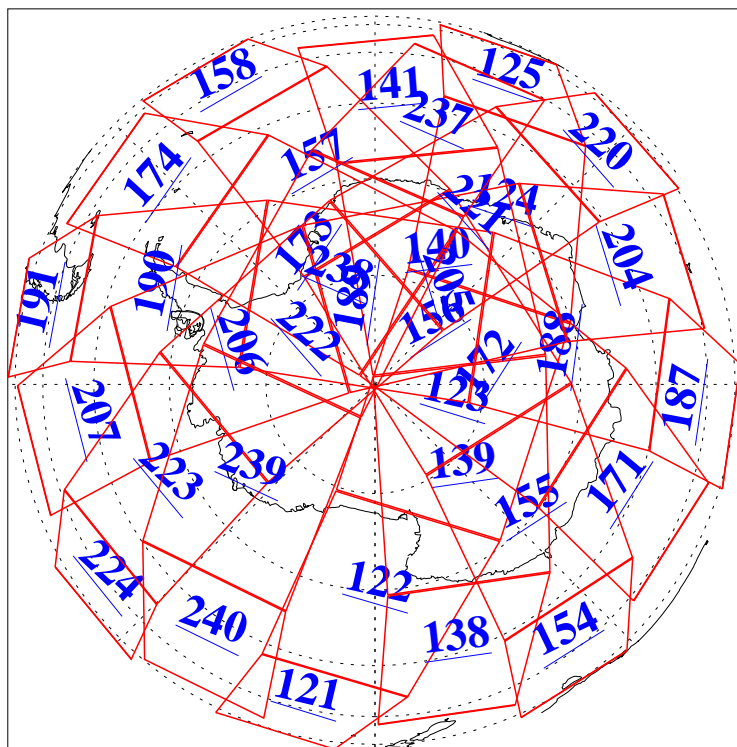

L1B Availability
AMSU Granules: 240
HSB Granules: 0
AIRS Granules: 240

2 Apr 2004
DoY 93
Aqua Day 699
Granules: 1 to 120

Granules: 121 to 240

Legend: AMSU Available, HSB Available, AIRS Available

L1B Availability
AMSU Granules: 240
HSB Granules: 0
AIRS Granules: 240

2 Apr 2004
DoY 93
Aqua Day 699

Ascending Granules

Descending Granules

Legend: AMSU Available, HSB Available, AIRS Available

L1B Availability
 AMSU Granules: 240
 HSB Granules: 0
 AIRS Granules: 240

2 Apr 2004
 DoY 93
 Aqua Day 699

Northern Hemisphere Granules

Southern Hemisphere Granules

Legend: AMSU Available, ~~HSB Available~~, AIRS Available