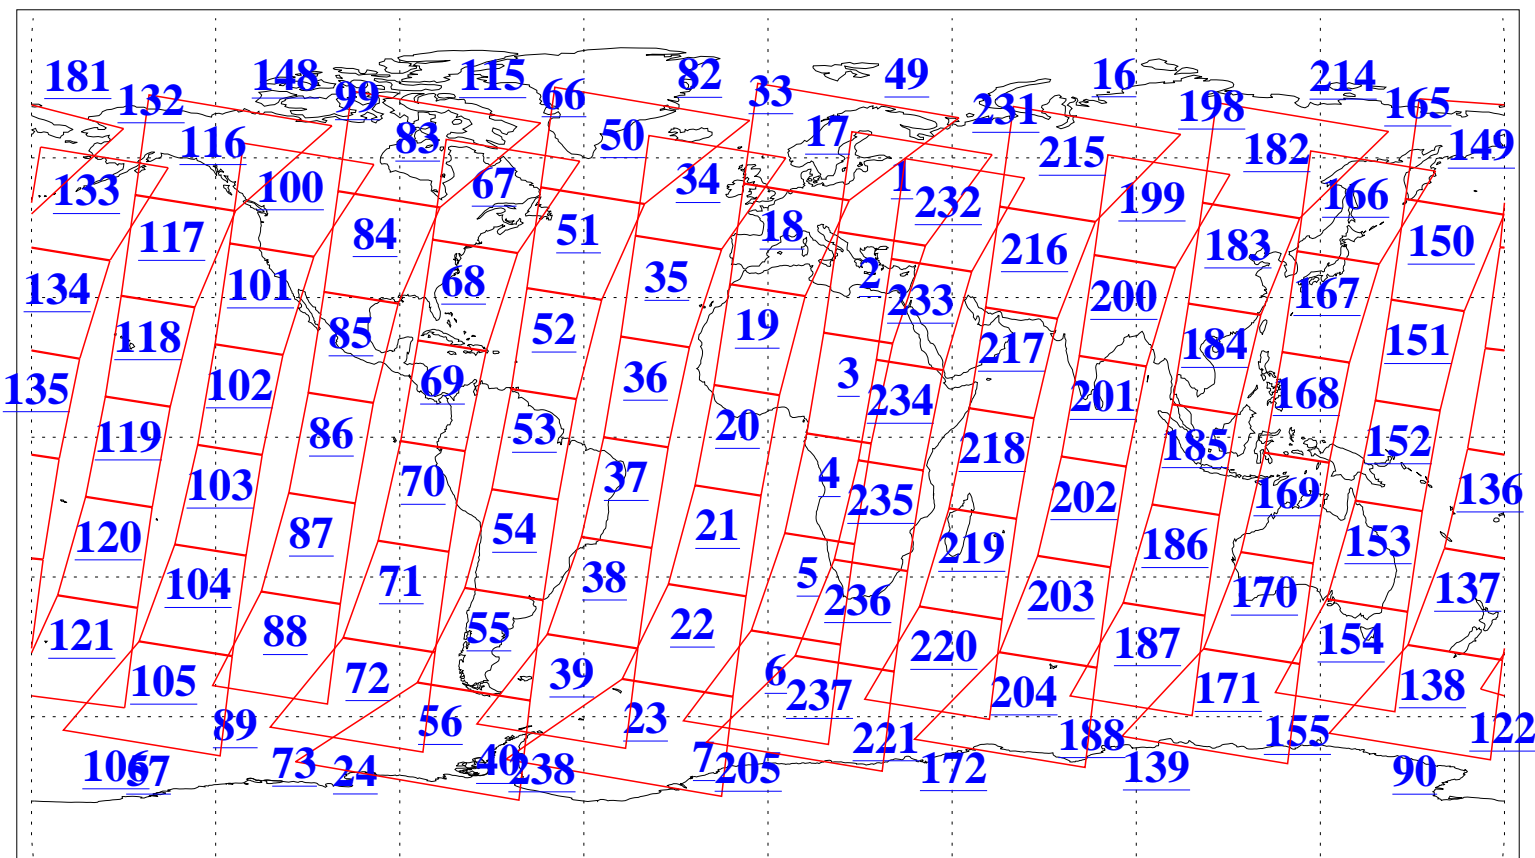

L1B Availability
AMSU Granules: 240
HSB Granules: 0
AIRS Granules: 240

2 Apr 2004
DoY 93
Aqua Day 699
Granules: 1 to 120

Granules: 121 to 240

Legend: AMSU Available, HSB Available, AIRS Available

L1B Availability
AMSU Granules: 240
HSB Granules: 0
AIRS Granules: 240

2 Apr 2004
DoY 93
Aqua Day 699

Ascending Granules

Descending Granules

Legend: AMSU Available, HSB Available, AIRS Available

L1B Availability
 AMSU Granules: 240
 HSB Granules: 0
 AIRS Granules: 240

2 Apr 2004
 DoY 93
 Aqua Day 699

Northern Hemisphere Granules

Southern Hemisphere Granules

Legend: AMSU Available, ~~HSB Available~~, AIRS Available