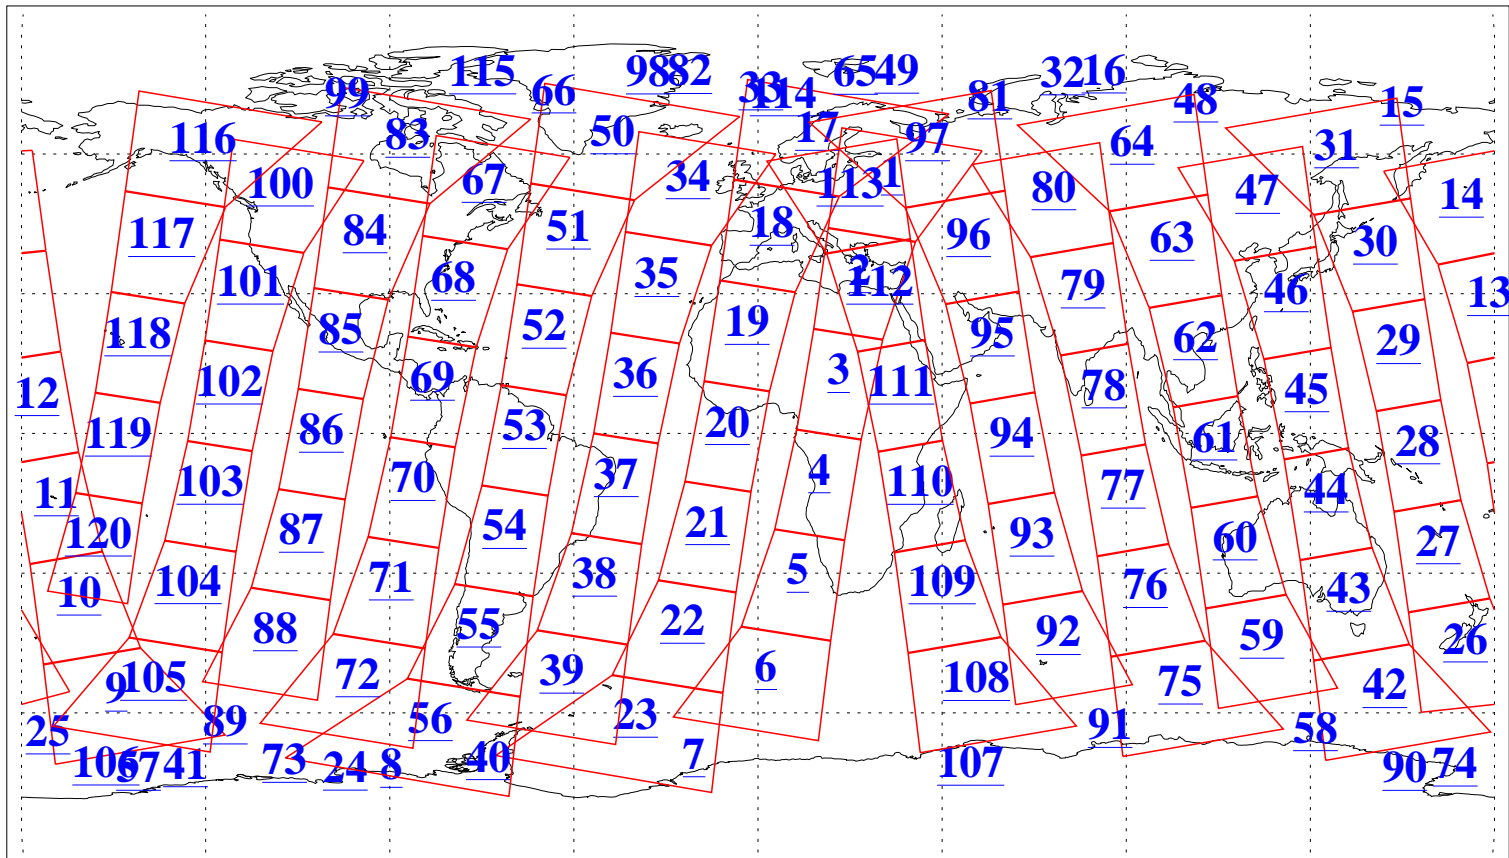

L1B Availability
AMSU Granules: 240
HSB Granules: 0
AIRS Granules: 240

2 Apr 2004
DoY 93
Aqua Day 699
Granules: 1 to 120

Granules: 121 to 240

Legend: AMSU Available, HSB Available, AIRS Available

L1B Availability
AMSU Granules: 240
HSB Granules: 0
AIRS Granules: 240

2 Apr 2004
DoY 93
Aqua Day 699

Ascending Granules

Descending Granules

Legend: AMSU Available, HSB Available, AIRS Available

L1B Availability
 AMSU Granules: 240
 HSB Granules: 0
 AIRS Granules: 240

2 Apr 2004
 DoY 93
 Aqua Day 699

Northern Hemisphere Granules

Southern Hemisphere Granules

Legend: AMSU Available, ~~HSB Available~~, AIRS Available