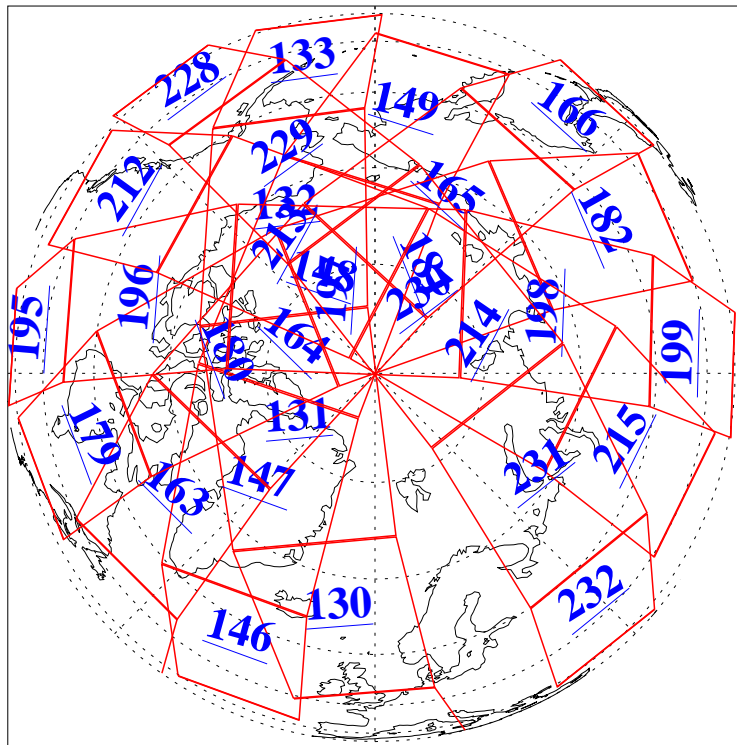

L1B Availability
AMSU Granules: 240
HSB Granules: 0
AIRS Granules: 240

2 Apr 2004
DoY 93
Aqua Day 699
Granules: 1 to 120

Granules: 121 to 240

Legend: AMSU Available, HSB Available, AIRS Available

L1B Availability
AMSU Granules: 240
HSB Granules: 0
AIRS Granules: 240

2 Apr 2004
DoY 93
Aqua Day 699

Ascending Granules

Descending Granules

Legend: AMSU Available, HSB Available, AIRS Available

L1B Availability
 AMSU Granules: 240
 HSB Granules: 0
 AIRS Granules: 240

2 Apr 2004
 DoY 93
 Aqua Day 699

Northern Hemisphere Granules

Southern Hemisphere Granules

Legend: AMSU Available, ~~HSB Available~~, AIRS Available