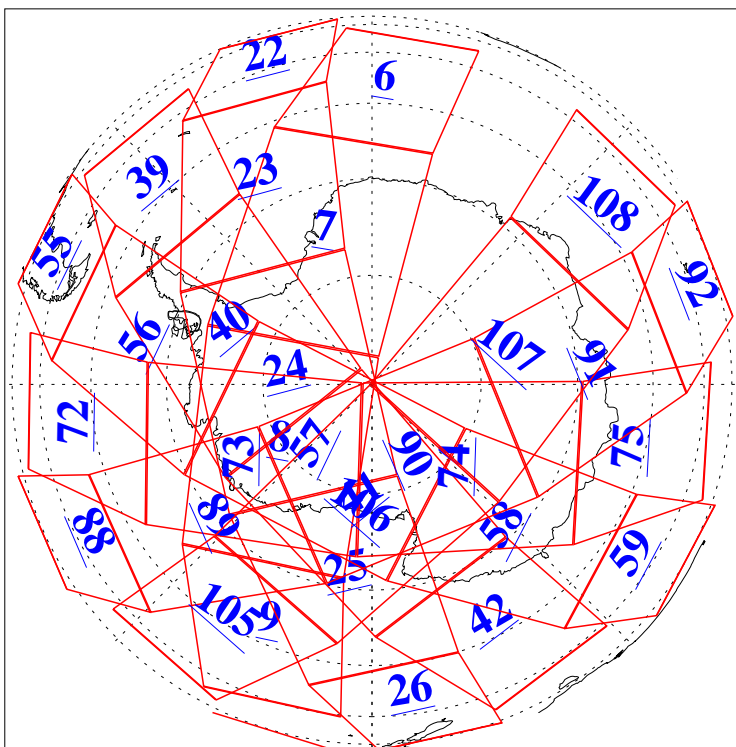

L1B Availability
AMSU Granules: 240
HSB Granules: 0
AIRS Granules: 240

2 Apr 2004
DoY 93
Aqua Day 699
Granules: 1 to 120

Granules: 121 to 240

Legend: AMSU Available, HSB Available, AIRS Available

L1B Availability
AMSU Granules: 240
HSB Granules: 0
AIRS Granules: 240

2 Apr 2004
DoY 93
Aqua Day 699

Ascending Granules

Descending Granules

Legend: AMSU Available, HSB Available, AIRS Available

L1B Availability
 AMSU Granules: 240
 HSB Granules: 0
 AIRS Granules: 240

2 Apr 2004
 DoY 93
 Aqua Day 699

Northern Hemisphere Granules

Southern Hemisphere Granules

Legend: AMSU Available, ~~HSB Available~~, AIRS Available