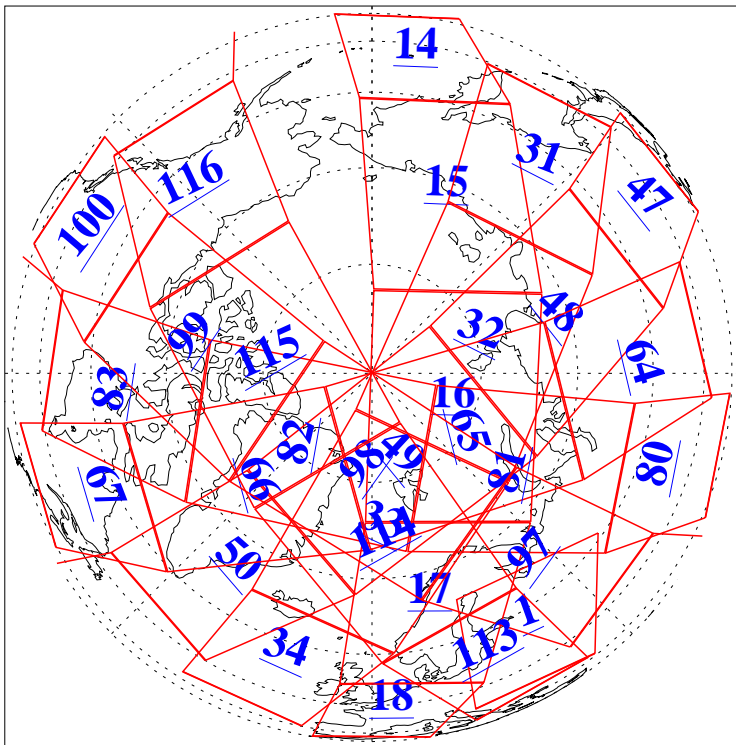

L1B Availability
AMSU Granules: 240
HSB Granules: 0
AIRS Granules: 240

2 Apr 2004
DoY 93
Aqua Day 699
Granules: 1 to 120

Granules: 121 to 240

Legend: AMSU Available, HSB Available, AIRS Available

L1B Availability
AMSU Granules: 240
HSB Granules: 0
AIRS Granules: 240

2 Apr 2004
DoY 93
Aqua Day 699

Ascending Granules

Descending Granules

Legend: AMSU Available, HSB Available, AIRS Available

L1B Availability
 AMSU Granules: 240
 HSB Granules: 0
 AIRS Granules: 240

2 Apr 2004
 DoY 93
 Aqua Day 699

Northern Hemisphere Granules

Southern Hemisphere Granules

Legend: AMSU Available, ~~HSB Available~~, AIRS Available