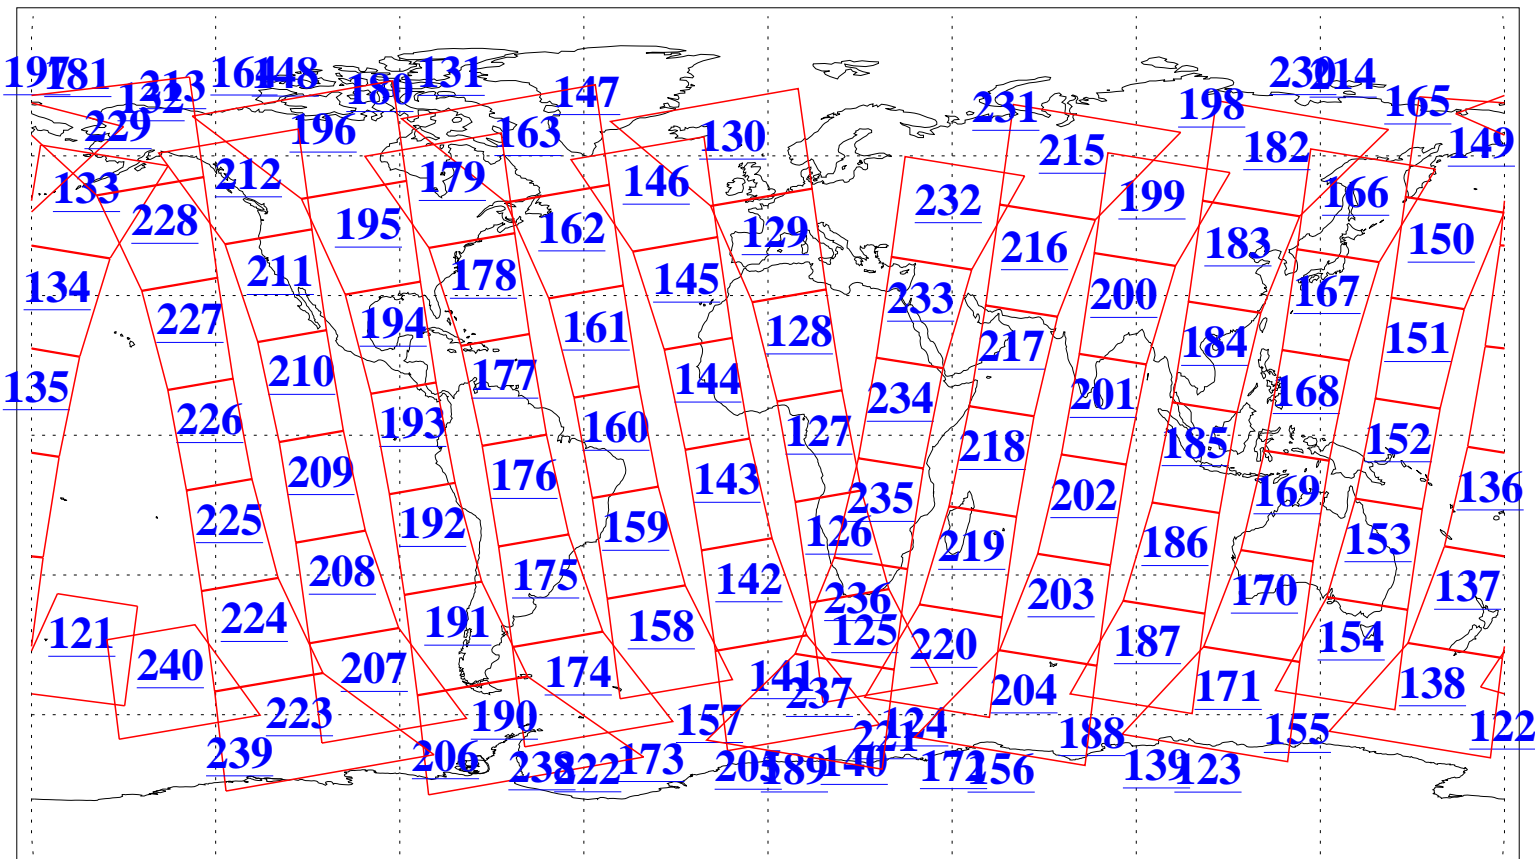

L1B Availability
AMSU Granules: 240
HSB Granules: 0
AIRS Granules: 240

2 Apr 2004
DoY 93
Aqua Day 699
Granules: 1 to 120

Granules: 121 to 240

Legend: AMSU Available, HSB Available, AIRS Available

L1B Availability
AMSU Granules: 240
HSB Granules: 0
AIRS Granules: 240

2 Apr 2004
DoY 93
Aqua Day 699

Ascending Granules

Descending Granules

Legend: AMSU Available, HSB Available, AIRS Available

L1B Availability
 AMSU Granules: 240
 HSB Granules: 0
 AIRS Granules: 240

2 Apr 2004
 DoY 93
 Aqua Day 699