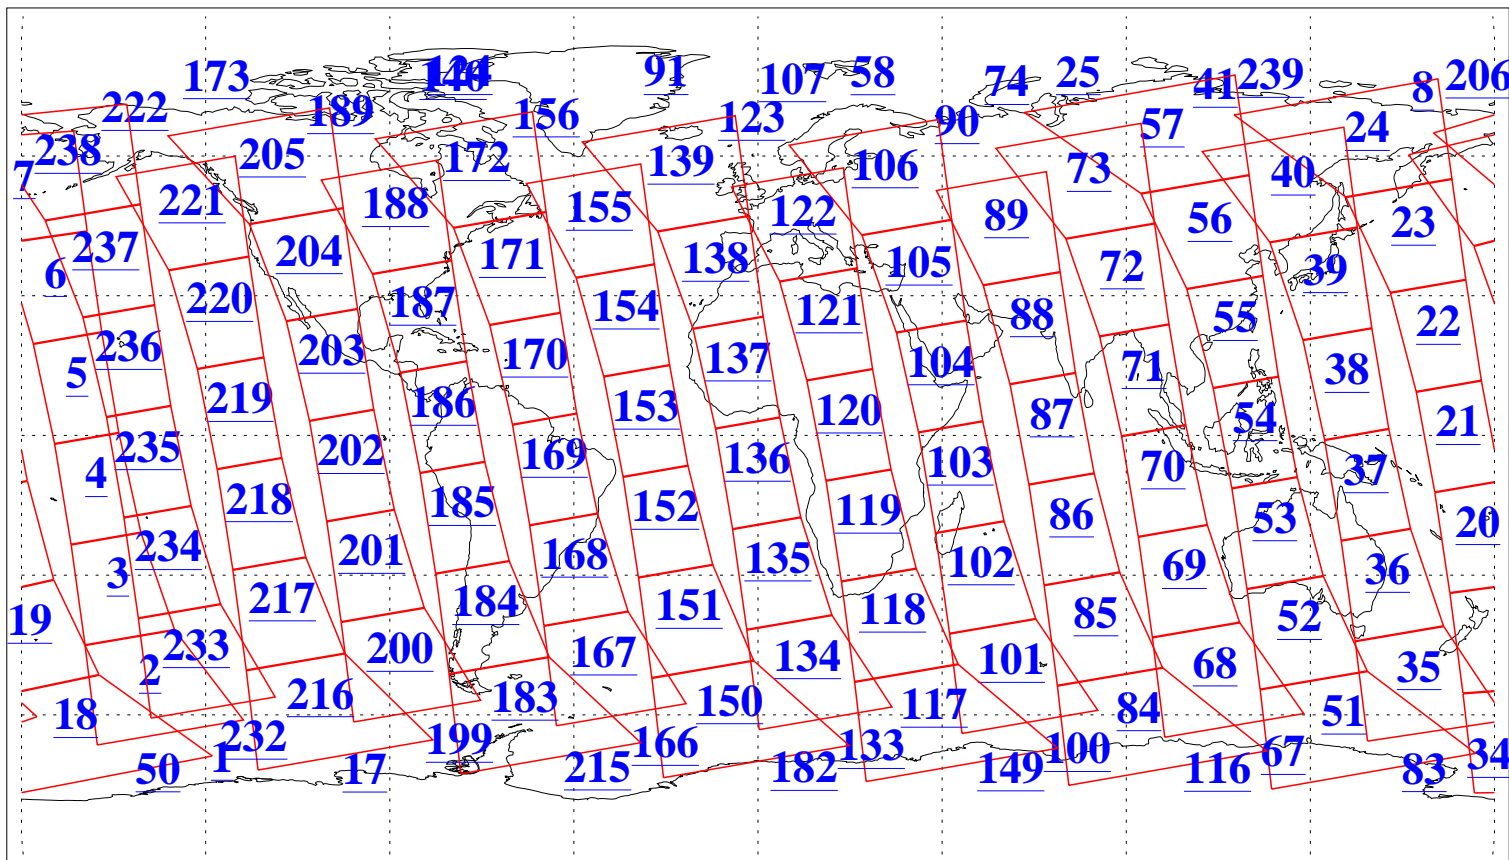

L1B Availability  
AMSU Granules: 240  
HSB Granules: 0  
AIRS Granules: 236

1 Apr 2004  
DoY 92  
Aqua Day 698  
Granules: 1 to 120

Granules: 121 to 240

Legend: AMSU Available, HSB Available, AIRS Available

L1B Availability  
AMSU Granules: 240  
HSB Granules: 0  
AIRS Granules: 236

1 Apr 2004  
DoY 92  
Aqua Day 698

Ascending Granules

Descending Granules

Legend: AMSU Available, HSB Available, AIRS Available

L1B Availability  
 AMSU Granules: 240  
 HSB Granules: 0  
 AIRS Granules: 236

1 Apr 2004  
 DoY 92  
 Aqua Day 698

Northern Hemisphere Granules

Southern Hemisphere Granules

Legend: AMSU Available, HSB Available, AIRS Available