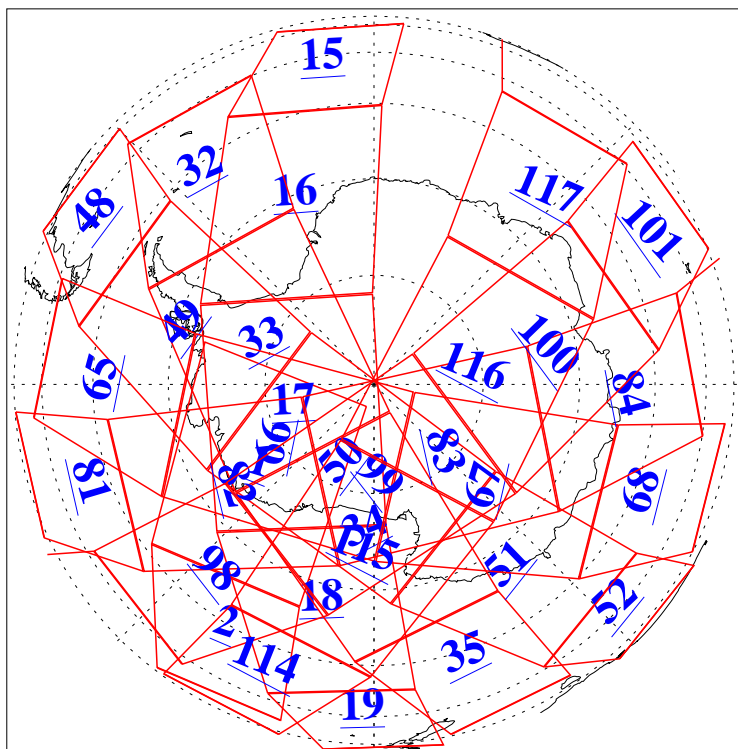

L1B Availability  
AMSU Granules: 240  
HSB Granules: 0  
AIRS Granules: 236

1 Apr 2004  
DoY 92  
Aqua Day 698  
Granules: 1 to 120

Granules: 121 to 240

Legend: AMSU Available, HSB Available, AIRS Available

L1B Availability  
AMSU Granules: 240  
HSB Granules: 0  
AIRS Granules: 236

1 Apr 2004  
DoY 92  
Aqua Day 698

Ascending Granules

Descending Granules

Legend: AMSU Available, HSB Available, AIRS Available

L1B Availability  
 AMSU Granules: 240  
 HSB Granules: 0  
 AIRS Granules: 236

1 Apr 2004  
 DoY 92  
 Aqua Day 698

Northern Hemisphere Granules

Southern Hemisphere Granules

Legend: AMSU Available, HSB Available, AIRS Available