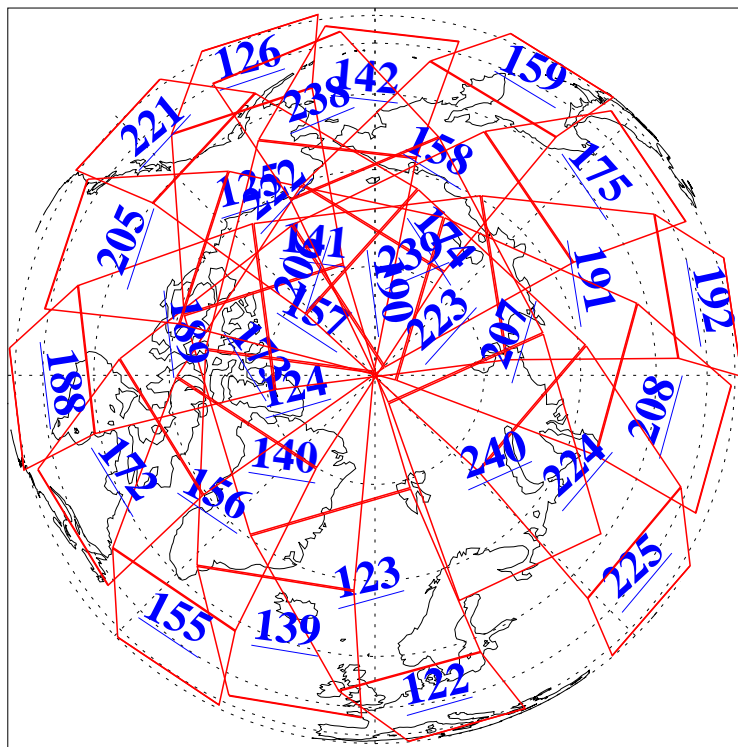

L1B Availability  
AMSU Granules: 240  
HSB Granules: 0  
AIRS Granules: 236

1 Apr 2004  
DoY 92  
Aqua Day 698  
Granules: 1 to 120

Granules: 121 to 240

Legend: AMSU Available, HSB Available, AIRS Available

L1B Availability  
AMSU Granules: 240  
HSB Granules: 0  
AIRS Granules: 236

1 Apr 2004  
DoY 92  
Aqua Day 698

Ascending Granules

Descending Granules

Legend: AMSU Available, HSB Available, AIRS Available

L1B Availability  
 AMSU Granules: 240  
 HSB Granules: 0  
 AIRS Granules: 236

1 Apr 2004  
 DoY 92  
 Aqua Day 698

Northern Hemisphere Granules

Southern Hemisphere Granules

Legend: AMSU Available, HSB Available, AIRS Available