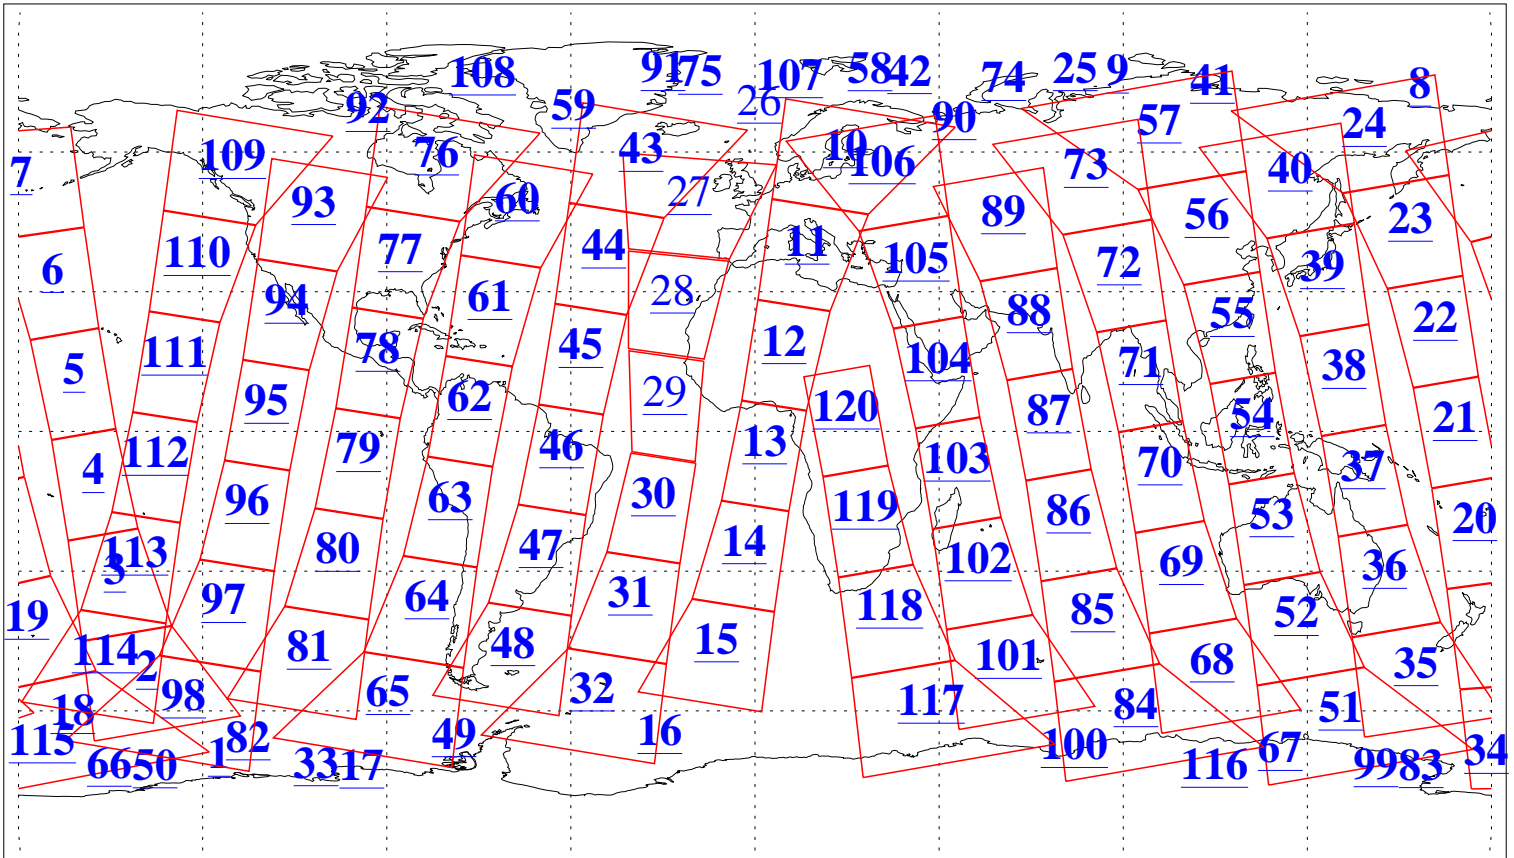

L1B Availability  
AMSU Granules: 240  
HSB Granules: 0  
AIRS Granules: 236

1 Apr 2004  
DoY 92  
Aqua Day 698  
Granules: 1 to 120

Granules: 121 to 240

Legend: AMSU Available, HSB Available, AIRS Available

L1B Availability  
AMSU Granules: 240  
HSB Granules: 0  
AIRS Granules: 236

1 Apr 2004  
DoY 92  
Aqua Day 698

Ascending Granules

Descending Granules

Legend: AMSU Available, HSB Available, AIRS Available

L1B Availability  
 AMSU Granules: 240  
 HSB Granules: 0  
 AIRS Granules: 236

1 Apr 2004  
 DoY 92  
 Aqua Day 698

Northern Hemisphere Granules

Southern Hemisphere Granules

Legend: AMSU Available, HSB Available, AIRS Available