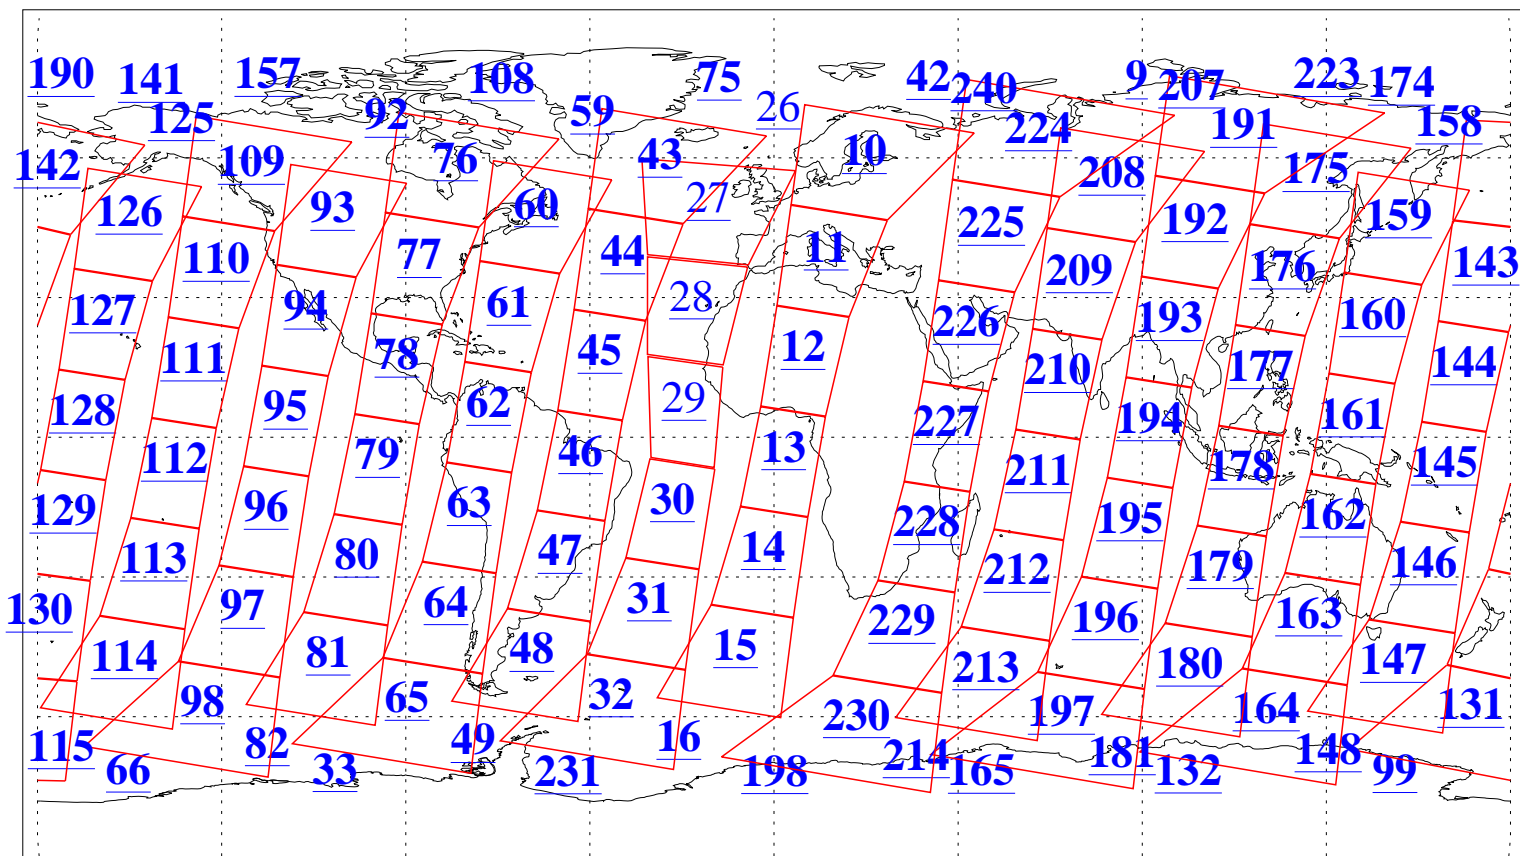

L1B Availability  
AMSU Granules: 240  
HSB Granules: 0  
AIRS Granules: 236

1 Apr 2004  
DoY 92  
Aqua Day 698  
Granules: 1 to 120

Granules: 121 to 240

Legend: AMSU Available, HSB Available, AIRS Available

L1B Availability  
AMSU Granules: 240  
HSB Granules: 0  
AIRS Granules: 236

1 Apr 2004  
DoY 92  
Aqua Day 698

Ascending Granules

Descending Granules

Legend: AMSU Available, HSB Available, AIRS Available

L1B Availability  
 AMSU Granules: 240  
 HSB Granules: 0  
 AIRS Granules: 236

1 Apr 2004  
 DoY 92  
 Aqua Day 698

Northern Hemisphere Granules

Southern Hemisphere Granules

Legend: AMSU Available, HSB Available, AIRS Available