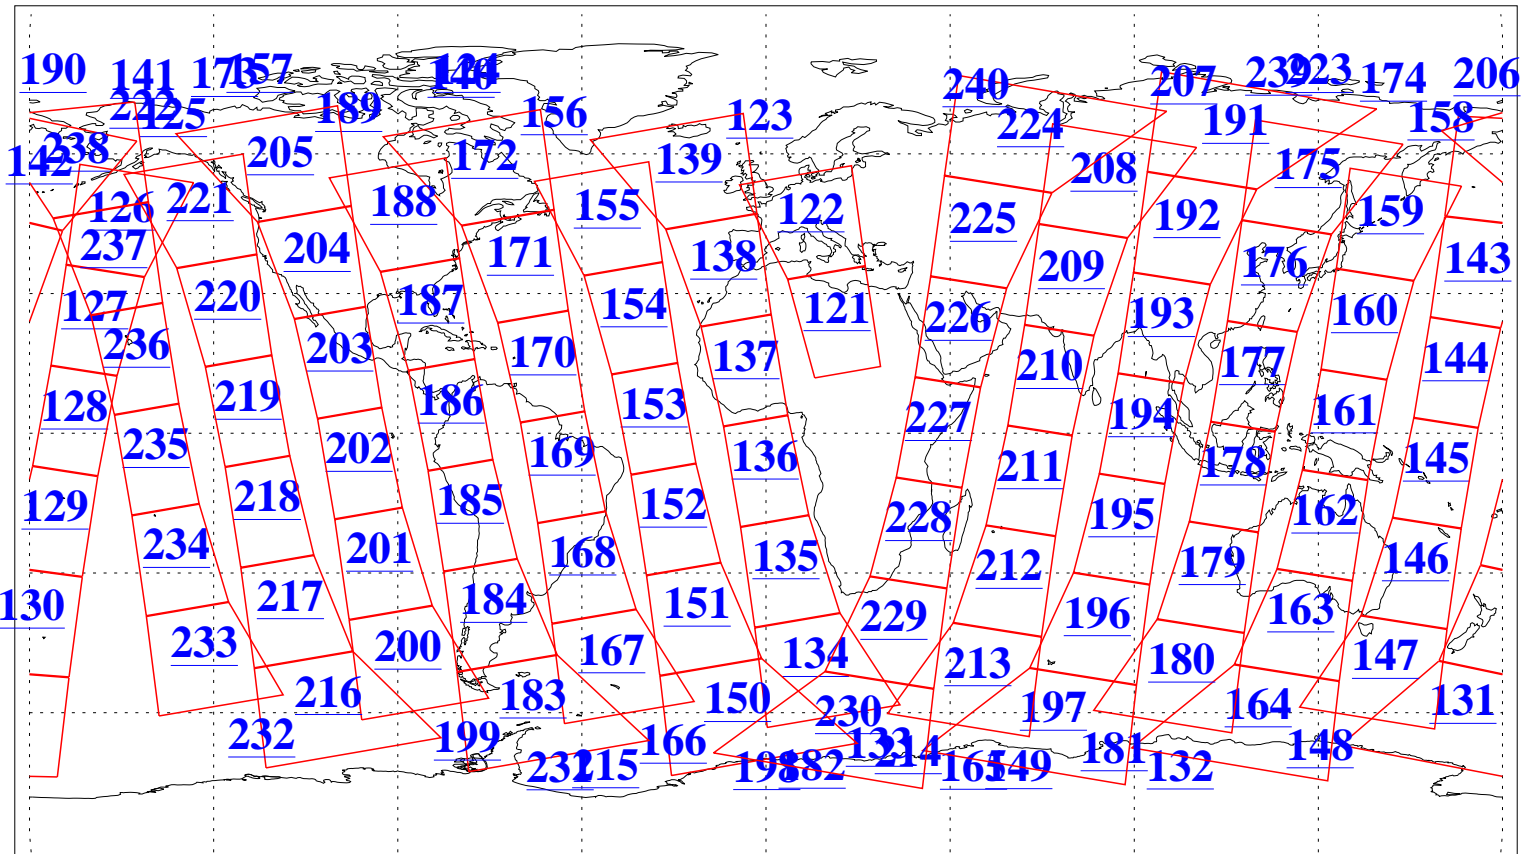

L1B Availability  
AMSU Granules: 240  
HSB Granules: 0  
AIRS Granules: 236

1 Apr 2004  
DoY 92  
Aqua Day 698  
Granules: 1 to 120

Granules: 121 to 240

Legend: AMSU Available, HSB Available, AIRS Available

L1B Availability  
AMSU Granules: 240  
HSB Granules: 0  
AIRS Granules: 236

1 Apr 2004  
DoY 92  
Aqua Day 698

Ascending Granules

Descending Granules

Legend: AMSU Available, HSB Available, AIRS Available

L1B Availability  
 AMSU Granules: 240  
 HSB Granules: 0  
 AIRS Granules: 236

1 Apr 2004  
 DoY 92  
 Aqua Day 698

Northern Hemisphere Granules

Southern Hemisphere Granules

Legend: AMSU Available, HSB Available, AIRS Available