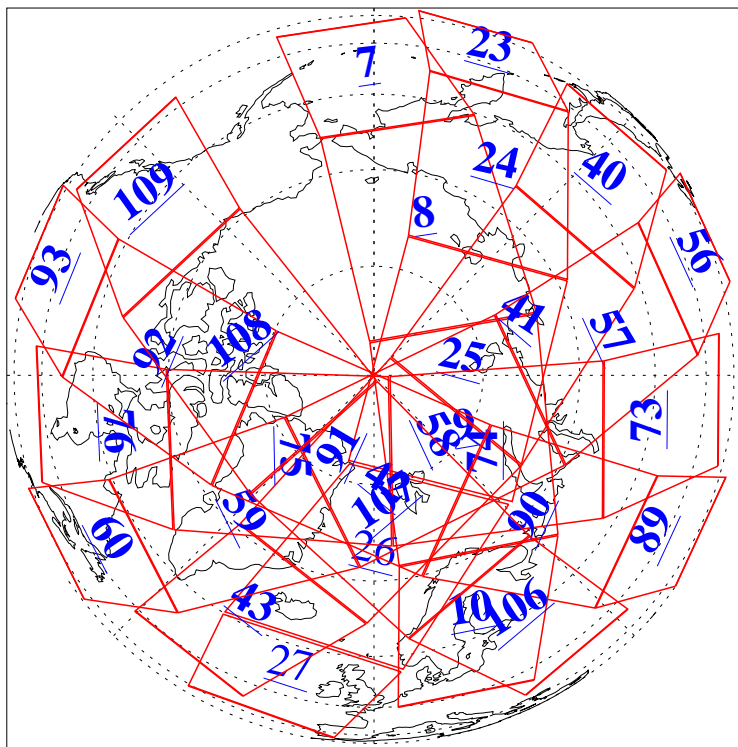

L1B Availability  
AMSU Granules: 240  
HSB Granules: 0  
AIRS Granules: 236

1 Apr 2004  
DoY 92  
Aqua Day 698  
Granules: 1 to 120

Granules: 121 to 240

Legend: AMSU Available, HSB Available, AIRS Available

L1B Availability  
AMSU Granules: 240  
HSB Granules: 0  
AIRS Granules: 236

1 Apr 2004  
DoY 92  
Aqua Day 698

Ascending Granules

Descending Granules

Legend: AMSU Available, HSB Available, AIRS Available

L1B Availability  
 AMSU Granules: 240  
 HSB Granules: 0  
 AIRS Granules: 236

1 Apr 2004  
 DoY 92  
 Aqua Day 698

Northern Hemisphere Granules

Southern Hemisphere Granules

Legend: AMSU Available, HSB Available, AIRS Available