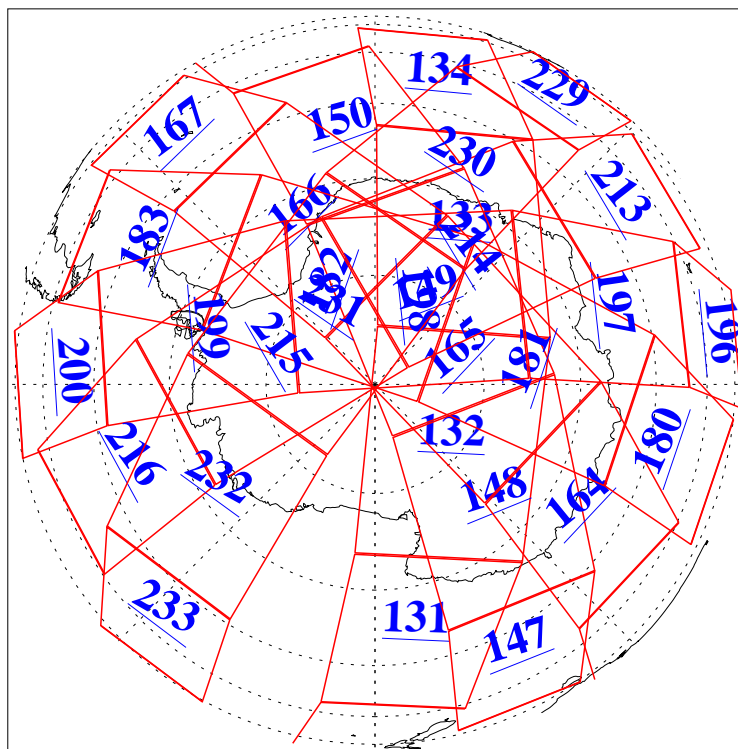

L1B Availability  
AMSU Granules: 240  
HSB Granules: 0  
AIRS Granules: 236

1 Apr 2004  
DoY 92  
Aqua Day 698

Ascending Granules

Descending Granules

Legend: AMSU Available, HSB Available, AIRS Available

L1B Availability  
 AMSU Granules: 240  
 HSB Granules: 0  
 AIRS Granules: 236

1 Apr 2004  
 DoY 92  
 Aqua Day 698

Northern Hemisphere Granules

Southern Hemisphere Granules

Legend: AMSU Available, HSB Available, AIRS Available